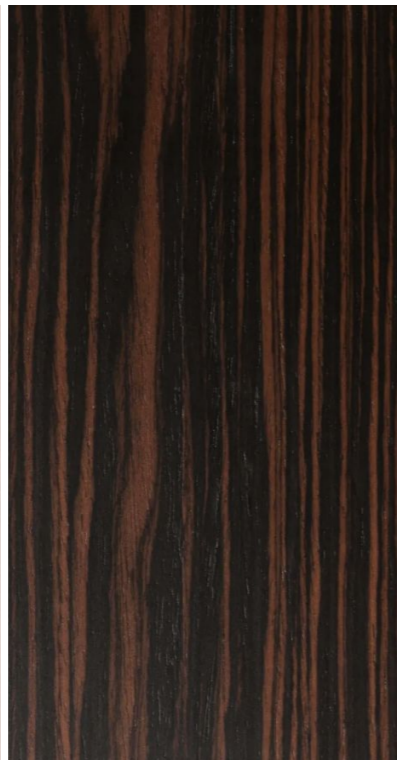

Oak

Teak

Zebrano

Walnut Canaletto

Dyed Walnut Canaletto

Mahogany

Ebony

"Termocotto" Oak

Rosewood

Wenge

DYED WOODS

Titanium AL1105

Grey AL1106

Sand AL1851

Black AL1853

Aniline Dyed

Available in all Ral Colours

GLOSSY SHADED LACQUERED

RAL 3011

Black

Available in all RAL colors

Brushed Matt Lacquered

RAL 1015

RAL 1033