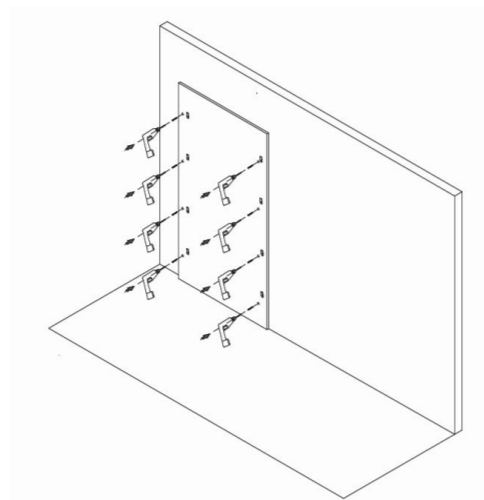

The Panels and Frames can be combined and applied with various finishes.

Frame Collection in Space finish above and Juta Finish to the left

WALL PANEL SYSTEM WITH HINGED DOOR

DETAILS

SIDE VIEW

Dimensions above in cm
 Panel = 3/4"
 Frame = 7/16"
 Total Depth = 1 1/4"
 Standard ceiling gap = 3/8"

Frame

ASSEMBLY DETAILS

1 Drill the Wall. Insert in the Wall Plugs suitable for the existent wall

2 Screw the pre-drilled boiserie panel to the wall

3 Place the alignment band into the proper milling on the panel. Place the second panel mortising it, through the proper milling, with the first one, already fixed to the wall