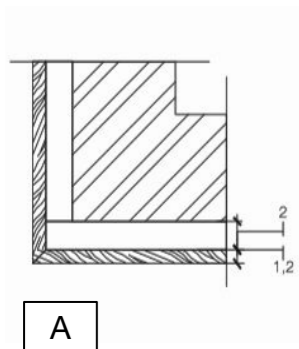

The Panels and Frames can be combined and applied with various finishes.

Frame Collection in Space finish above and Juta Finish to the left

WALL PANEL SYSTEM WITH HINGED DOOR

DETAILS

SIDE VIEW

Dimensions above in cm
 Panel = 3/4"
 Frame = 7/16"
 Total Depth = 1 1/4"
 Standard ceiling gap = 3/8"