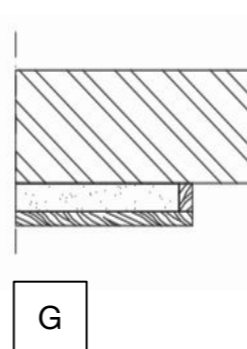

The Panels and Frames can be combined and applied with various finishes.

Frame Collection in Space finish above and Juta Finish to the left

WALL PANEL SYSTEM WITH HINGED DOOR

DETAILS

SIDE VIEW

Dimensions above in cm
 Panel = 3/4"
 Frame = 7/16"
 Total Depth = 1 1/4"
 Standard ceiling gap = 3/8"