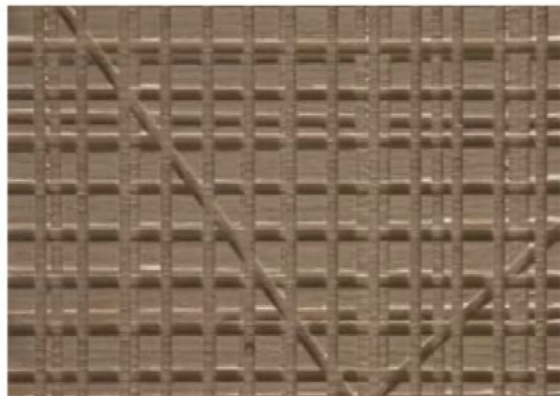

Aniline RAL 9016

PANEL MATERIAL: MAXIMA CARVED WOODS

Wenge

Canaletto Walnut

Mahogany

Maple

Oak

Rosewood