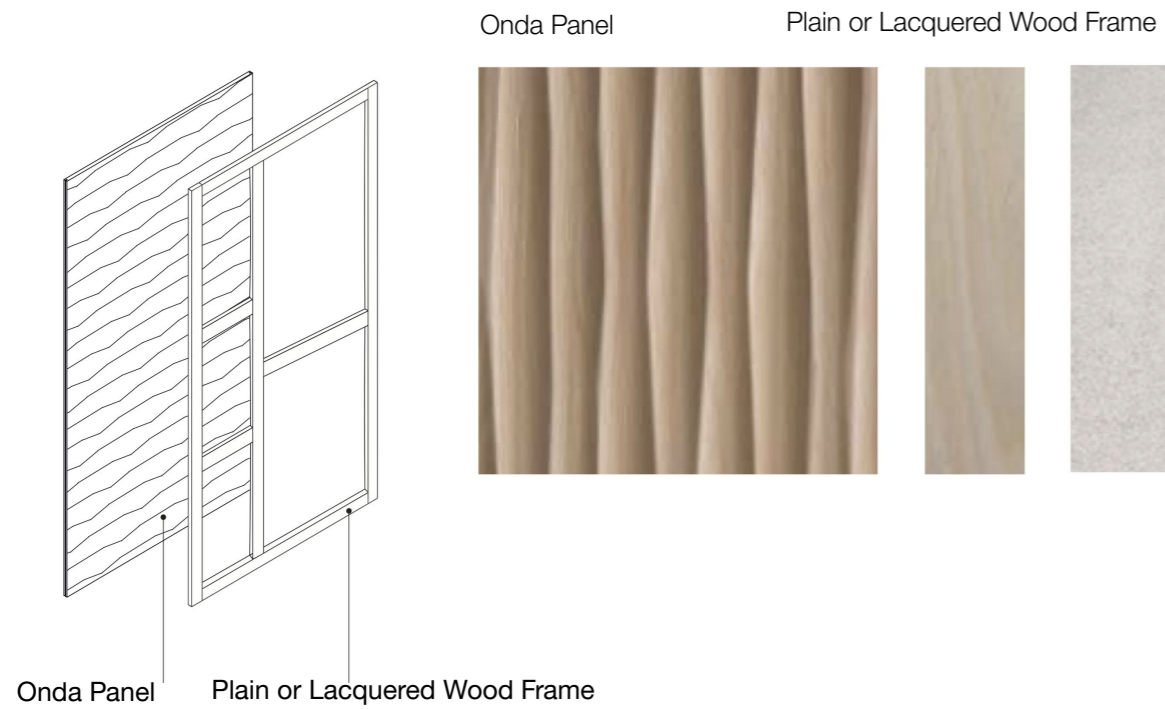

Decor Panel