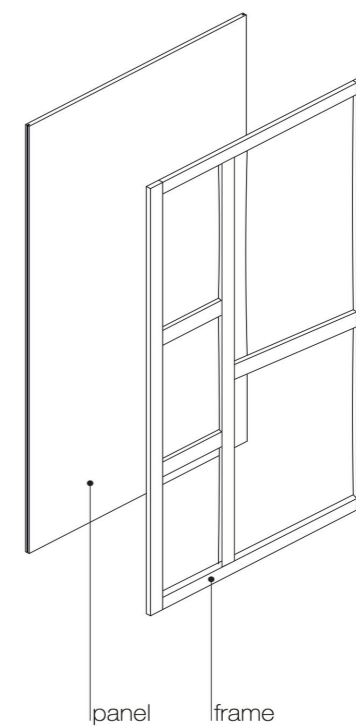

The Panels and Frames can be combined and applied with various finishes.

Frame Collection in Space finish above and Juta Finish to the left

WALL PANEL SYSTEM WITH HINGED DOOR

DETAILS

SIDE VIEW

Dimensions above in cm
 Panel = 3/4"
 Frame = 7/16"
 Total Depth = 1 1/4"
 Standard ceiling gap = 3/8"

Frame

ASSEMBLY DETAILS

1 Drill the Wall. Insert in the Wall Plugs suitable for the existent wall

2 Screw the pre-drilled boiserie panel to the wall

3 Place the alignment band into the proper milling on the panel. Place the second panel mortising it, through the proper milling, with the first one, already fixed to the wall