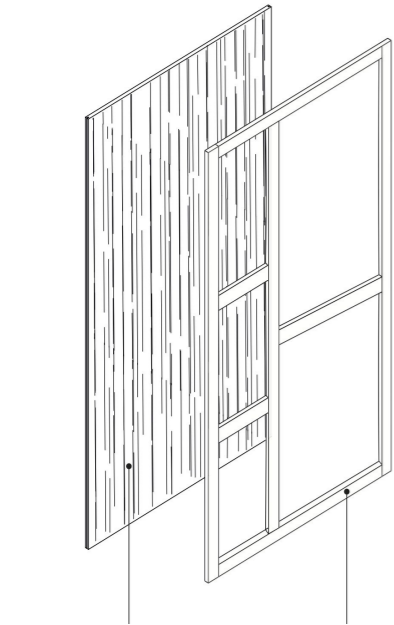

The Panels and Frames can be combined and applied with various finishes.

Frame Collection in Space finish above and Juta Finish to the left

WALL PANEL SYSTEM WITH HINGED DOOR

DETAILS

SIDE VIEW

Dimensions above in cm
 Panel = 3/4"
 Frame = 7/16"
 Total Depth = 1 1/4"
 Standard ceiling gap = 3/8"

Frame

ASSEMBLY DETAILS

1 Drill the Wall. Insert in the Wall Plugs suitable for the existent wall

2 Screw the pre-drilled boiserie panel to the wall

3 Place the alignment band into the proper milling on the panel. Place the second panel mortising it, through the proper milling, with the first one, already fixed to the wall

4 Paste the Frame on the panels

Decor Panel

Maxima, Decor, Plain or Lacquered Wood Frame

Decor Panel
Maxima, Decor, Plain or
Lacquered Wood Frame

Maxima Panel

Maxima, Decor, Plain or Lacquered Wood Frame

Maxima Panel
Maxima, Decor, Plain or
Lacquered Wood Frame