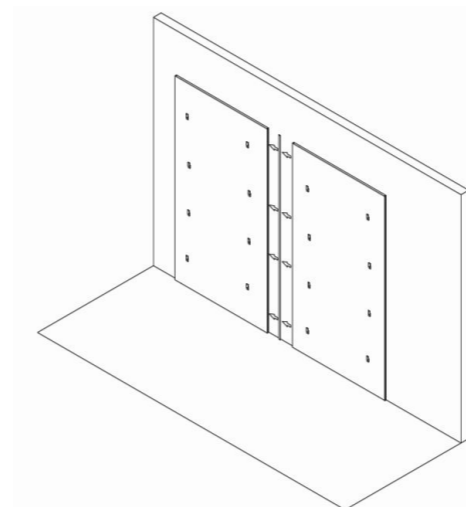

The Panels and Frames can be combined and applied with various finishes.

Frame Collection in Space finish above and Juta Finish to the left

WALL PANEL SYSTEM WITH HINGED DOOR

DETAILS

SIDE VIEW

Dimensions above in cm
 Panel = 3/4"
 Frame = 7/16"
 Total Depth = 1 1/4"
 Standard ceiling gap = 3/8"

Frame

ASSEMBLY DETAILS

1 Drill the Wall. Insert in the Wall Plugs suitable for the existent wall

2 Screw the pre-drilled boiserie panel to the wall

3 Place the alignment band into the proper milling on the panel. Place the second panel mortising it, through the proper milling, with the first one, already fixed to the wall