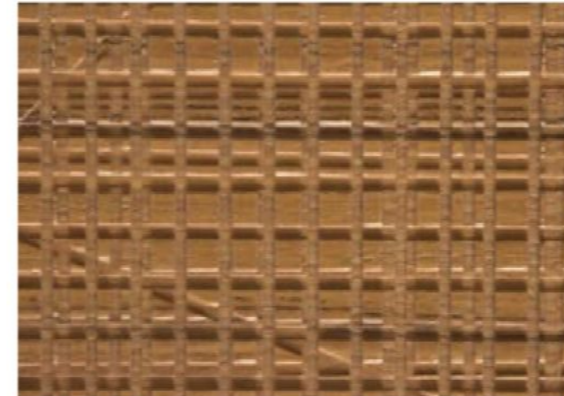

Aniline RAL 9016

PANEL MATERIAL: MAXIMA CARVED WOODS

Wenge

Canaletto Walnut

Mahogany

Maple

Oak

Rosewood