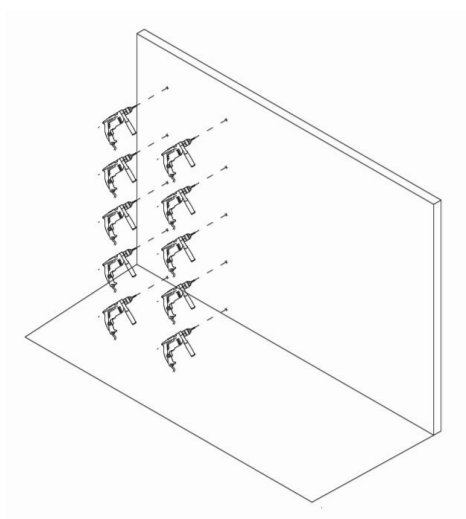

ASSEMBLY DETAILS

1 Drill the Wall. Insert in the Wall Plugs suitable for the existent wall