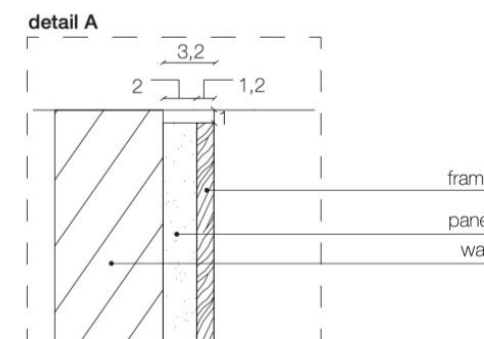

The Panels and Frames can be combined and applied with various finishes.

Frame Collection in Space finish above and Juta Finish to the left

WALL PANEL SYSTEM WITH HINGED DOOR

DETAILS

SIDE VIEW

Dimensions above in cm
 Panel = 3/4"
 Frame = 7/16"
 Total Depth = 1 1/4"
 Standard ceiling gap = 3/8"