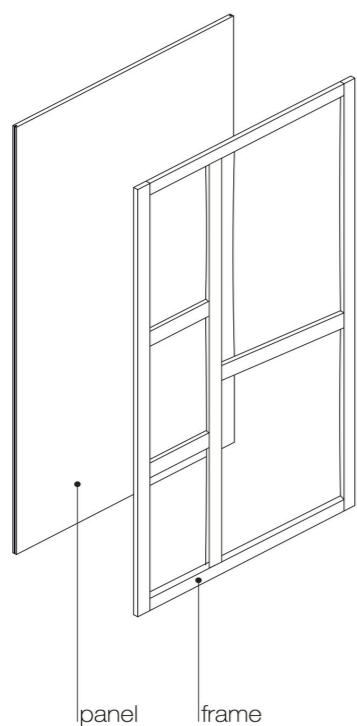

The Panels and Frames can be combined and applied with various finishes.

Frame Collection in Space finish above and Juta Finish to the left

WALL PANEL SYSTEM WITH HINGED DOOR

DETAILS

SIDE VIEW

Dimensions above in cm
 Panel = 3/4"
 Frame = 7/16"
 Total Depth = 1 1/4"
 Standard ceiling gap = 3/8"

Frame

ASSEMBLY DETAILS

1 Drill the Wall. Insert in the Wall Plugs suitable for the existent wall

2 Screw the pre-drilled boiserie panel to the wall

3 Place the alignment band into the proper milling on the panel. Place the second panel mortising it, through the proper milling, with the first one, already fixed to the wall

4 Paste the Frame on the panels

Decor Panel

Maxima, Decor, Plain or Lacquered Wood Frame

Decor Panel
Maxima, Decor, Plain or
Lacquered Wood Frame

Maxima Panel

Maxima, Decor, Plain or Lacquered Wood Frame

Maxima Panel
Maxima, Decor, Plain or
Lacquered Wood Frame