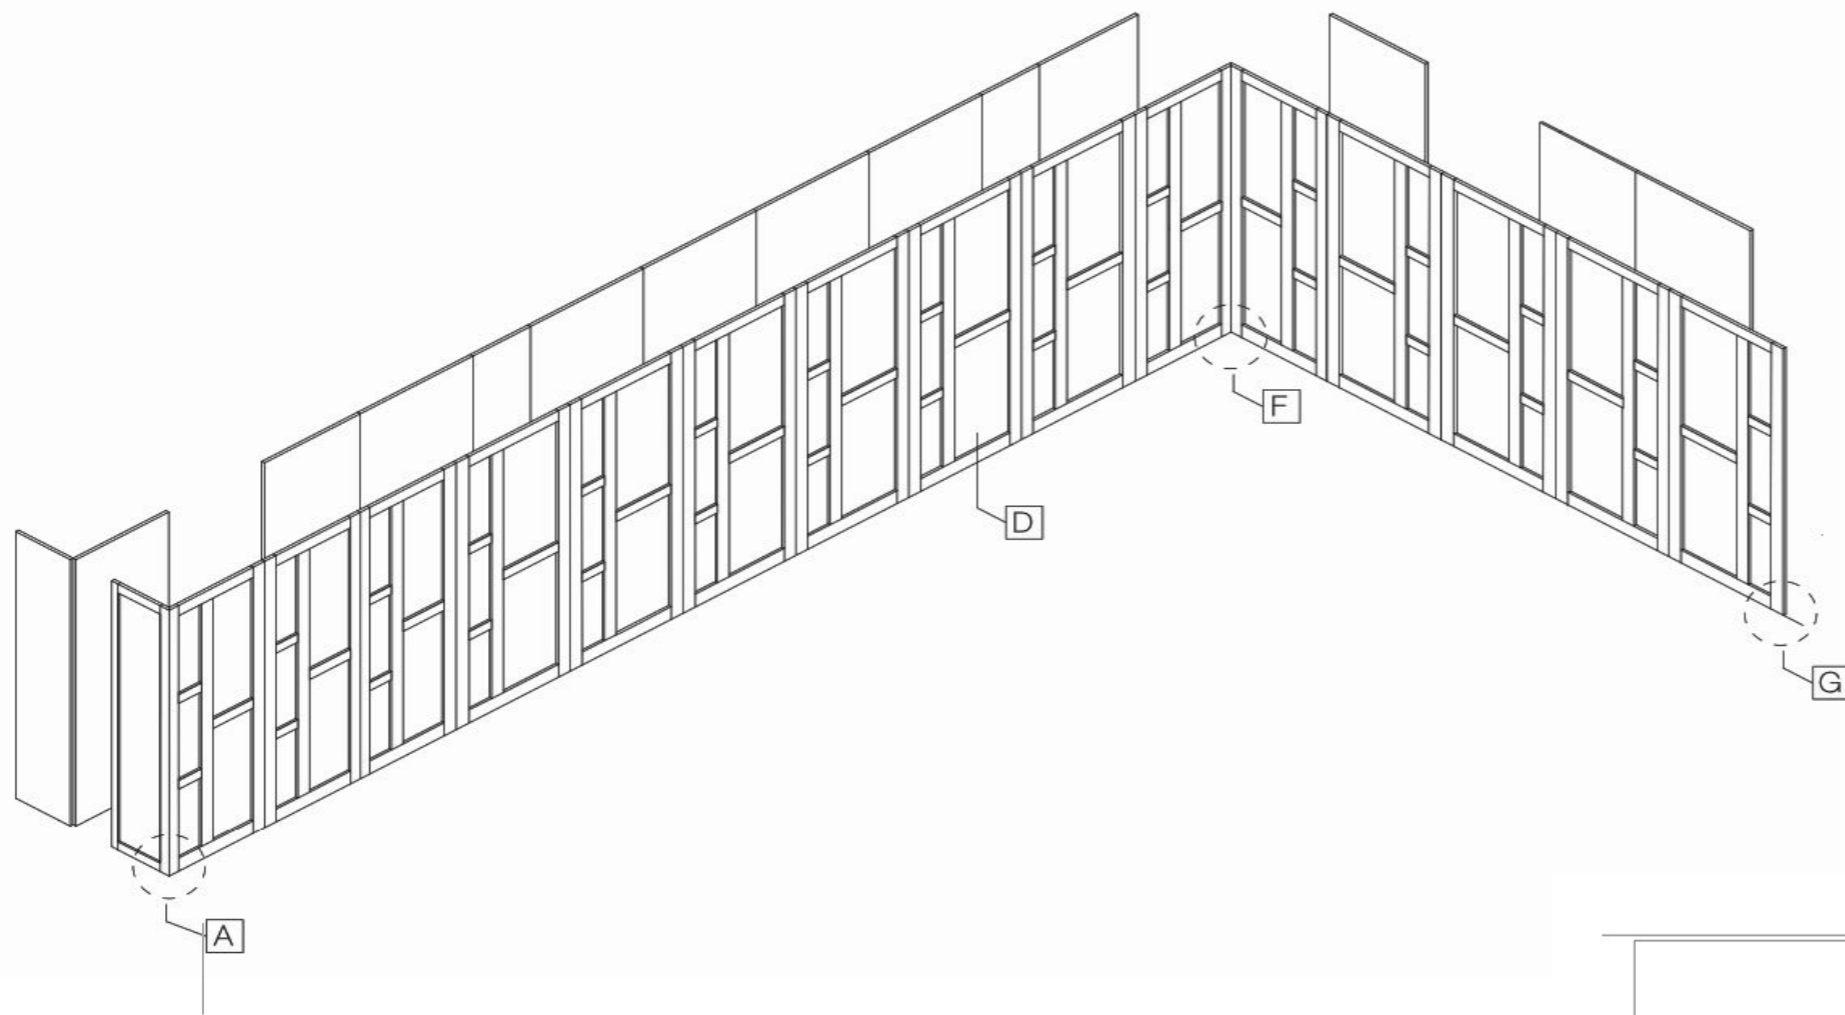

The Panels and Frames can be combined and applied with various finishes.

Frame Collection in Space finish above and Juta Finish to the left

WALL PANEL SYSTEM WITH HINGED DOOR

DETAILS

SIDE VIEW

Dimensions above in cm
 Panel = 3/4"
 Frame = 7/16"
 Total Depth = 1 1/4"
 Standard ceiling gap = 3/8"

Frame

ASSEMBLY DETAILS

1 Drill the Wall. Insert in the Wall Plugs suitable for the existent wall

2 Screw the pre-drilled boiserie panel to the wall

3 Place the alignment band into the proper milling on the panel. Place the second panel mortising it, through the proper milling, with the first one, already fixed to the wall