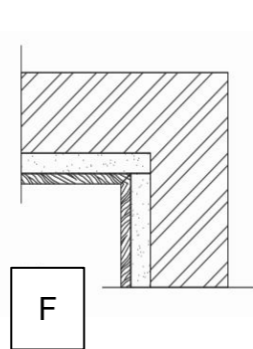

The Panels and Frames can be combined and applied with various finishes.

Frame Collection in Space finish above and Juta Finish to the left

WALL PANEL SYSTEM WITH HINGED DOOR

DETAILS

SIDE VIEW

Dimensions above in cm
 Panel = 3/4"
 Frame = 7/16"
 Total Depth = 1 1/4"
 Standard ceiling gap = 3/8"

Frame

ASSEMBLY DETAILS

1 Drill the Wall. Insert in the Wall Plugs suitable for the existent wall

2 Screw the pre-drilled boiserie panel to the wall

3 Place the alignment band into the proper milling on the panel. Place the second panel mortising it, through the proper milling, with the first one, already fixed to the wall