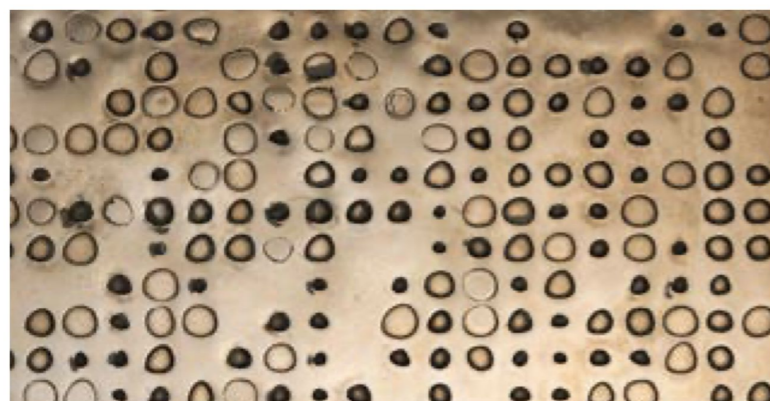

FRAME MATERIALS FOR ONDA, MAXIMA, DECOR AND PLAIN PANEL : LACQUERING

Lacquering

Brushed Matt Lacquered

Warm Gray

Available in All RAL Colours

PANEL MATERIAL FOR RIFT PANEL

Brown

Grey

Mist

Red

FRAME MATERIAL FOR PANEL RIFT

GOMMALACCA

Grey

Mist

MATERIALS FOR UNLIMITED PANEL

Bronze