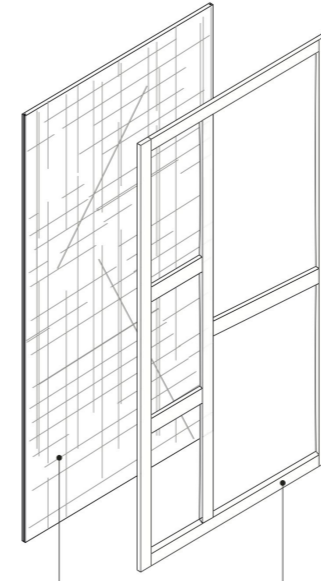

The Panels and Frames can be combined and applied with various finishes.

Frame Collection in Space finish above and Juta Finish to the left

WALL PANEL SYSTEM WITH HINGED DOOR

DETAILS

SIDE VIEW

Dimensions above in cm
 Panel = 3/4"
 Frame = 7/16"
 Total Depth = 1 1/4"
 Standard ceiling gap = 3/8"

Frame

ASSEMBLY DETAILS

1 Drill the Wall. Insert in the Wall Plugs suitable for the existent wall

2 Screw the pre-drilled boiserie panel to the wall

3 Place the alignment band into the proper milling on the panel. Place the second panel mortising it, through the proper milling, with the first one, already fixed to the wall

4 Paste the Frame on the panels

Decor Panel

Maxima, Decor, Plain or Lacquered Wood Frame

Decor Panel
Maxima, Decor, Plain or
Lacquered Wood Frame

Maxima Panel

Maxima, Decor, Plain or Lacquered Wood Frame

Maxima Panel
Maxima, Decor, Plain or
Lacquered Wood Frame