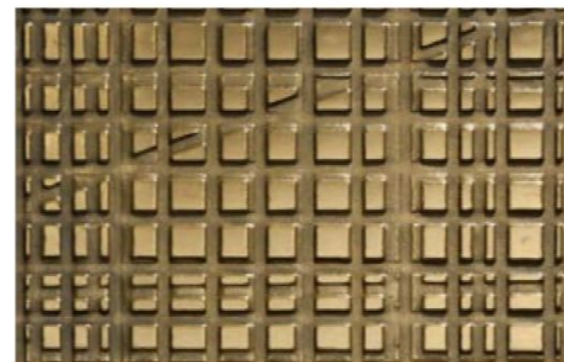

Teak

Anilina available in all RAL/NCS Colours

Bronze

Copper

Gold

Tin

PANEL MATERIAL: DECOR WOODS

Wenge