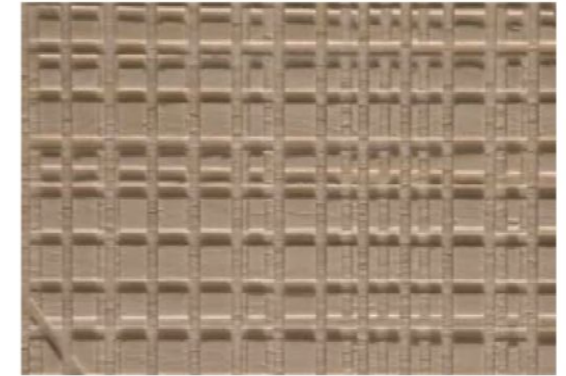

Aniline RAL 9016

PANEL MATERIAL: MAXIMA CARVED WOODS

Wenge

Canaletto Walnut

Mahogany

Maple

Oak

Rosewood

Teak

Anilina available in all RAL/NCS Colours

Bronze

Copper

Gold

Tin

PANEL MATERIAL: DECOR WOODS

Wenge