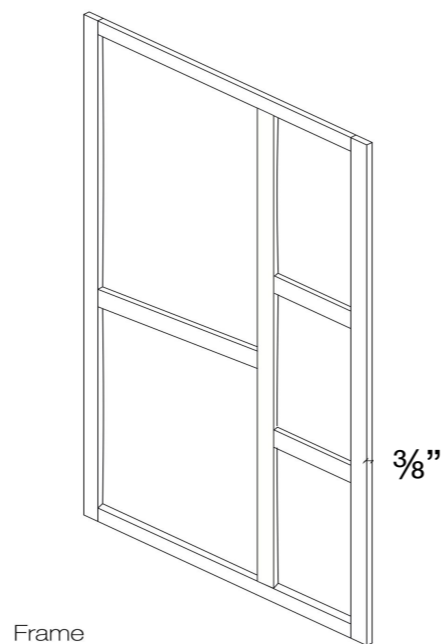

The Panels and Frames can be combined and applied with various finishes.

Frame Collection in Space finish above and Juta Finish to the left

WALL PANEL SYSTEM WITH HINGED DOOR

DETAILS

SIDE VIEW

Dimensions above in cm
 Panel = 3/4"
 Frame = 7/16"
 Total Depth = 1 1/4"
 Standard ceiling gap = 3/8"

Frame

ASSEMBLY DETAILS

1 Drill the Wall. Insert in the Wall Plugs suitable for the existent wall

2 Screw the pre-drilled boiserie panel to the wall

3 Place the alignment band into the proper milling on the panel. Place the second panel mortising it, through the proper milling, with the first one, already fixed to the wall