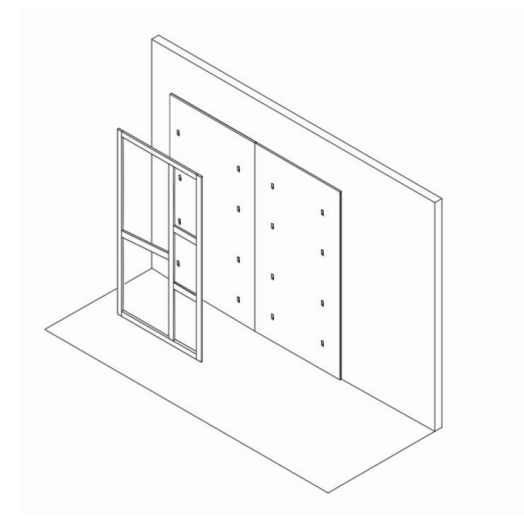

The Panels and Frames can be combined and applied with various finishes.

Frame Collection in Space finish above and Juta Finish to the left

WALL PANEL SYSTEM WITH HINGED DOOR

DETAILS

SIDE VIEW

Dimensions above in cm
 Panel = 3/4"
 Frame = 7/16"
 Total Depth = 1 1/4"
 Standard ceiling gap = 3/8"

Frame

ASSEMBLY DETAILS

1 Drill the Wall. Insert in the Wall Plugs suitable for the existent wall

2 Screw the pre-drilled boiserie panel to the wall

3 Place the alignment band into the proper milling on the panel. Place the second panel mortising it, through the proper milling, with the first one, already fixed to the wall