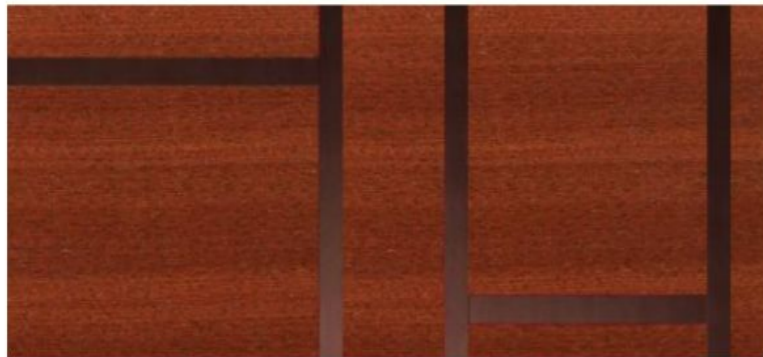

Space

Juta

Onda

Plain

Available in all wood finishes

Available in all RAL Colours

RAL LACQUERING

Brushed Matt Lacquered