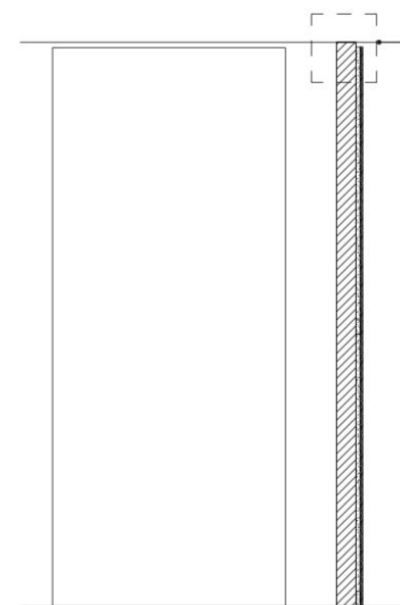

The Panels and Frames can be combined and applied with various finishes.

Frame Collection in Space finish above and Juta Finish to the left

WALL PANEL SYSTEM WITH HINGED DOOR

DETAILS

SIDE VIEW

Dimensions above in cm
 Panel = 3/4"
 Frame = 7/16"
 Total Depth = 1 1/4"
 Standard ceiling gap = 3/8"