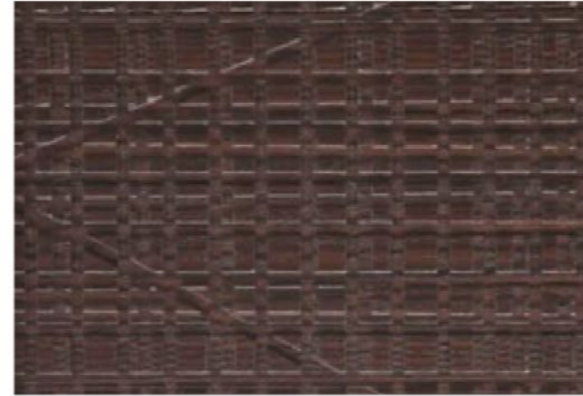

Aniline RAL 9016

PANEL MATERIAL: MAXIMA CARVED WOODS

Wenge

Canaletto Walnut

Mahogany

Maple

Oak

Rosewood