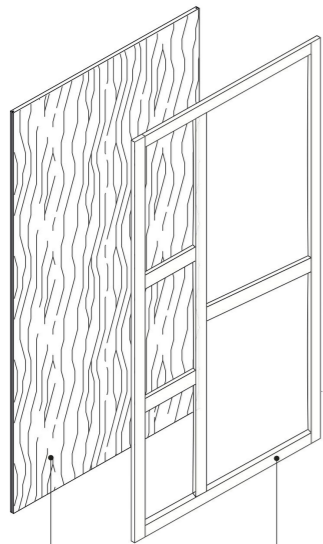

The Panels and Frames can be combined and applied with various finishes.

Frame Collection in Space finish above and Juta Finish to the left

WALL PANEL SYSTEM WITH HINGED DOOR

DETAILS

SIDE VIEW

Dimensions above in cm
 Panel = 3/4"
 Frame = 7/16"
 Total Depth = 1 1/4"
 Standard ceiling gap = 3/8"

Frame

ASSEMBLY DETAILS

1 Drill the Wall. Insert in the Wall Plugs suitable for the existent wall

2 Screw the pre-drilled boiserie panel to the wall

3 Place the alignment band into the proper milling on the panel. Place the second panel mortising it, through the proper milling, with the first one, already fixed to the wall

4 Paste the Frame on the panels

Decor Panel

Maxima, Decor, Plain or Lacquered Wood Frame

Decor Panel
Maxima, Decor, Plain or
Lacquered Wood Frame

Maxima Panel

Maxima, Decor, Plain or Lacquered Wood Frame

Maxima Panel
Maxima, Decor, Plain or
Lacquered Wood Frame

Plain Panel

Maxima, Decor, Plain or Lacquered Wood Frame

Plain Panel
Maxima, Decor, Plain or
Lacquered Wood
Frame

Unlimited Panel

Liquid Metal Frame

Unlimited Panel
Liquid Metal Frame

FRAME PANEL SYSTEM- POSSIBLE COMBINATIONS