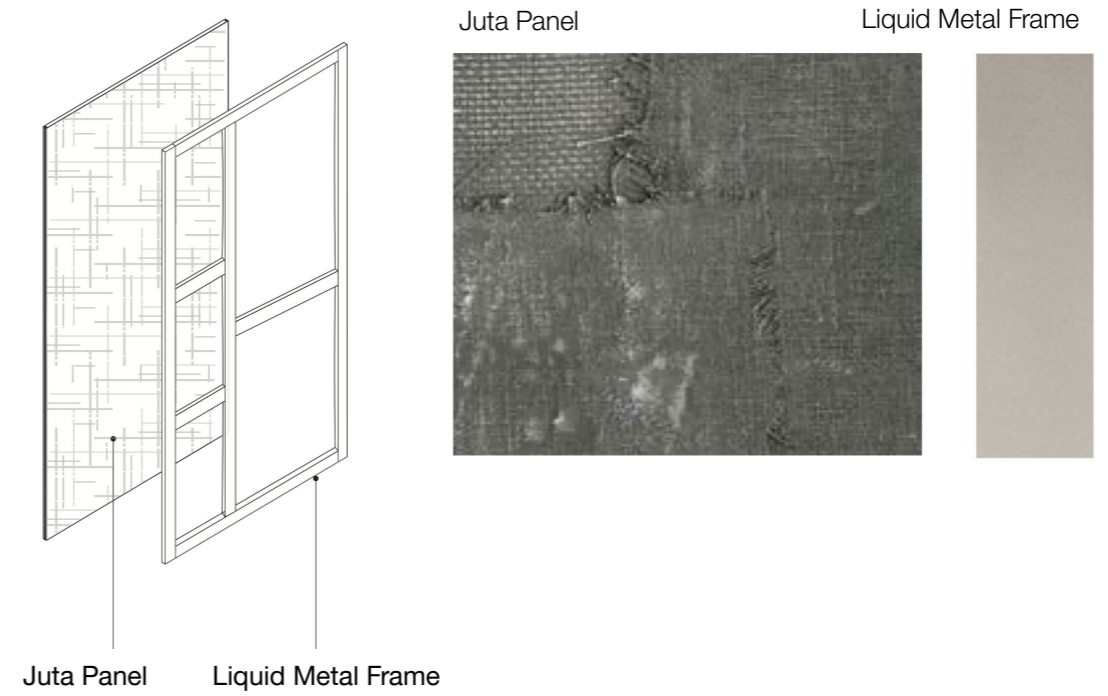

Maxima Panel