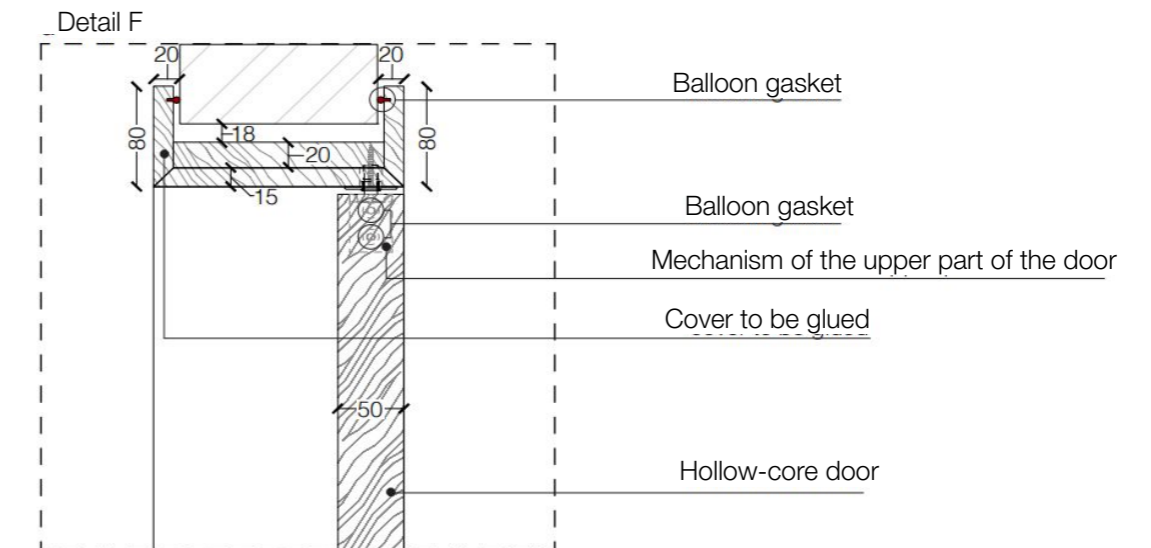

Pivot door - with door frame

Vertical section

Horizontal section

Legend			
Door dimensions			
<b>Width:</b> min. (2' - 3 1/2") - max. (6' - 6 3/4")		<b>Height:</b> min. (6' - 6 3/4") - max. (9' - 10 1/8")	
<b>A</b> = Door way	A - 84 mm	<b>A1</b> = Door way	A - 70 mm
<b>B</b> = Door		<b>B1</b> = Door	A - 70 mm
<b>C</b> = Min. distance between centres	> 91 mm		
<b>D</b> = Doorframe dimensions	A - 20 mm	<b>D1</b> = Doorframe dimensions	A - 18 mm
<b>E</b> = Covering dimensions	A + 150 mm	<b>E1</b> = Covering dimensions	A + 27 mm

Pivot door

Detail A

Detail 1

Door section

Legend

Door dimensions

**Width:** min. (2' - 3 1/2") - max. (6' - 6 3/4")

**Height:** min. (6' - 6 3/4") - max. (9' - 10 1/8")

**A** = Door way

**A1** = Door way

**B** = Door                      A - 20 mm

**B1** = Door                      A1 - 23mm

**C** = Min. distance between centres > 91 mm

TA 55 PD Pivot Door

TA 55 CC Pivot Door

TYPE A

TYPE B

TYPE C

TYPE D

TYPE E

Pivot mechanism details

Door Frame details

STANDARD WOODS