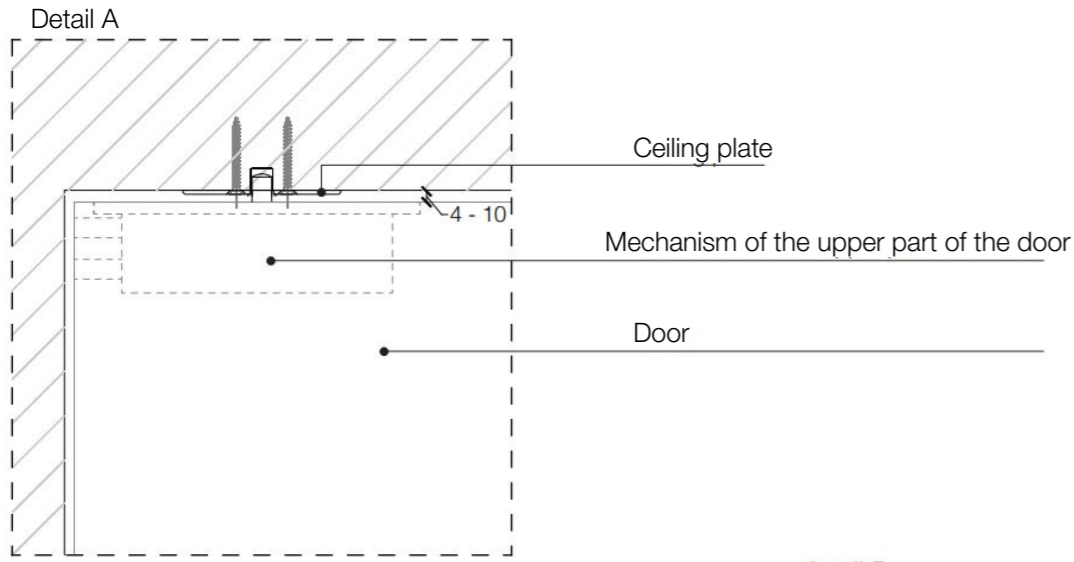

Pivot door - with door frame

Vertical section

Horizontal section

Legend			
Door dimensions			
<b>Width:</b> min. (2' - 3 1/2") - max. (6' - 6 3/4")		<b>Height:</b> min. (6' - 6 3/4") - max. (9' - 10 1/8")	
<b>A</b> = Door way	A - 84 mm	<b>A1</b> = Door way	A - 70 mm
<b>B</b> = Door		<b>B1</b> = Door	A - 70 mm
<b>C</b> = Min. distance between centres	> 91 mm		
<b>D</b> = Doorframe dimensions	A - 20 mm	<b>D1</b> = Doorframe dimensions	A - 18 mm
<b>E</b> = Covering dimensions	A + 150 mm	<b>E1</b> = Covering dimensions	A + 27 mm

Pivot door

Detail A

Detail 1

Door section

Legend

Door dimensions

**Width:** min. (2' - 3 1/2") - max. (6' - 6 3/4")

**Height:** min. (6' - 6 3/4") - max. (9' - 10 1/8")

**A** = Door way

**A1** = Door way

**B** = Door                      A - 20 mm

**B1** = Door                      A1 - 23mm

**C** = Min. distance between centres > 91 mm

TA 55 PD Pivot Door

TA 55 CC Pivot Door

TYPE A

TYPE B

TYPE C

TYPE D

TYPE E

Pivot mechanism details

Door Frame details

STANDARD WOODS