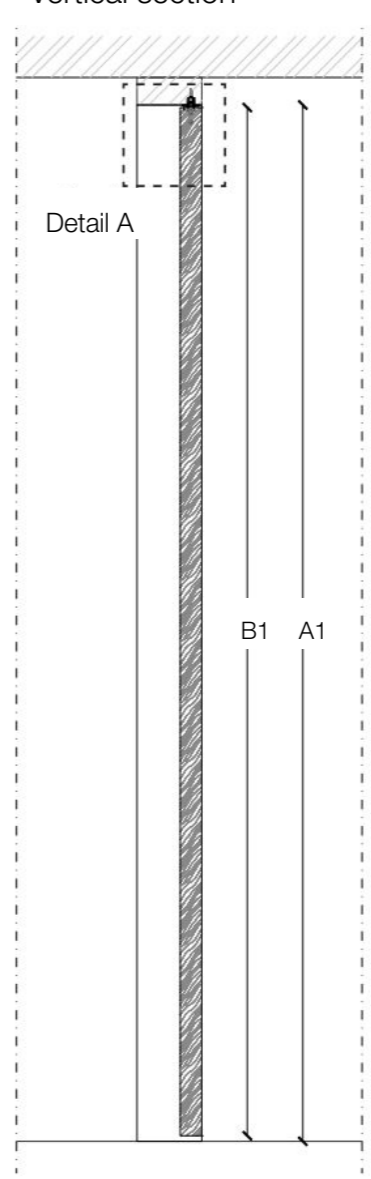

Horizontal section

**Legend**

Door dimensions

**Width:** min. (2' - 3 1/2") - max. (6' - 6 3/4")      **Height:** min. (6' - 6 3/4") - max. (9' - 10 1/8")

<b>A</b> = Door way	<b>A1</b> = Door way
<b>B</b> = Door	<b>B1</b> = Door
<b>C</b> = Min. distance between centres	A - 20 mm A1 - 23mm > 91 mm

Pivot door - with door frame

Vertical section

Horizontal section

Legend			
Door dimensions			
<b>Width:</b> min. (2' - 3 1/2") - max. (6' - 6 3/4")		<b>Height:</b> min. (6' - 6 3/4") - max. (9' - 10 1/8")	
<b>A</b> = Door way	A - 84 mm	<b>A1</b> = Door way	A - 70 mm
<b>B</b> = Door		<b>B1</b> = Door	A - 70 mm
<b>C</b> = Min. distance between centres	> 91 mm		
<b>D</b> = Doorframe dimensions	A - 20 mm	<b>D1</b> = Doorframe dimensions	A - 18 mm
<b>E</b> = Covering dimensions	A + 150 mm	<b>E1</b> = Covering dimensions	A + 27 mm

Pivot door

Detail A

Detail 1

Door section

Legend

Door dimensions

**Width:** min. (2' - 3 1/2") - max. (6' - 6 3/4")

**Height:** min. (6' - 6 3/4") - max. (9' - 10 1/8")

**A** = Door way

**A1** = Door way

**B** = Door                      A - 20 mm

**B1** = Door                      A1 - 23mm

**C** = Min. distance between centres > 91 mm

TA 55 PD Pivot Door

TA 55 CC Pivot Door