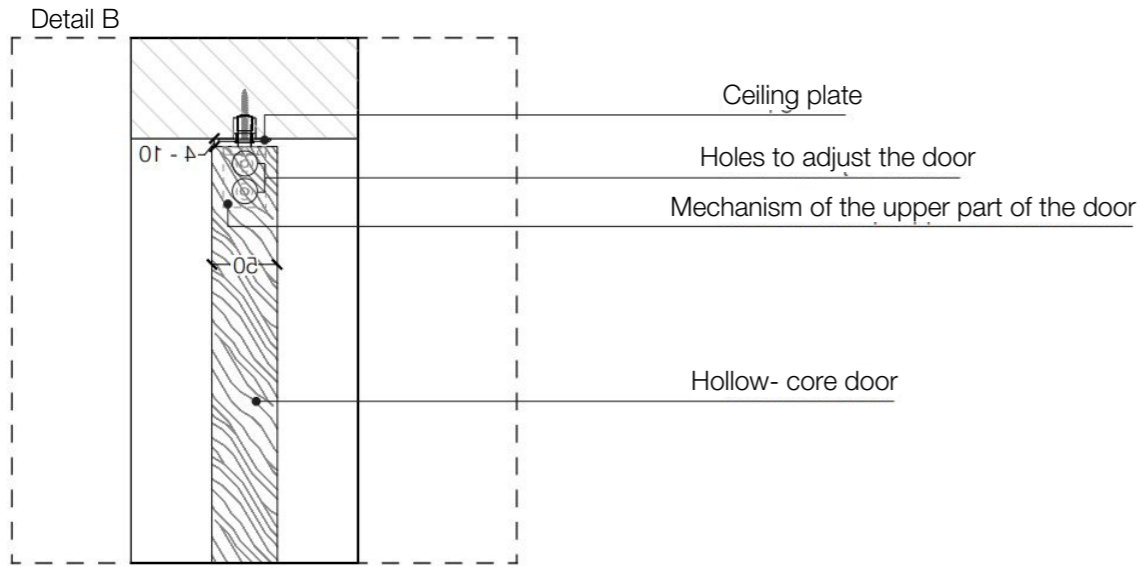

Pivot door - with door frame

Vertical section

Horizontal section

Legend			
Door dimensions			
<b>Width:</b> min. (2' - 3 1/2") - max. (6' - 6 3/4")		<b>Height:</b> min. (6' - 6 3/4") - max. (9' - 10 1/8")	
<b>A</b> = Door way	A - 84 mm	<b>A1</b> = Door way	A - 70 mm
<b>B</b> = Door		<b>B1</b> = Door	A - 70 mm
<b>C</b> = Min. distance between centres	> 91 mm		
<b>D</b> = Doorframe dimensions	A - 20 mm	<b>D1</b> = Doorframe dimensions	A - 18 mm
<b>E</b> = Covering dimensions	A + 150 mm	<b>E1</b> = Covering dimensions	A + 27 mm

Pivot door

Detail A

Detail 1

Door section

Legend

Door dimensions

**Width:** min. (2' - 3 1/2") - max. (6' - 6 3/4")

**Height:** min. (6' - 6 3/4") - max. (9' - 10 1/8")

**A** = Door way

**A1** = Door way

**B** = Door                      A - 20 mm

**B1** = Door                      A1 - 23mm

**C** = Min. distance between centres > 91 mm

TA 55 PD Pivot Door

TA 55 CC Pivot Door

TYPE A

TYPE B

TYPE C

TYPE D

TYPE E

Pivot mechanism details

Door Frame details

STANDARD WOODS