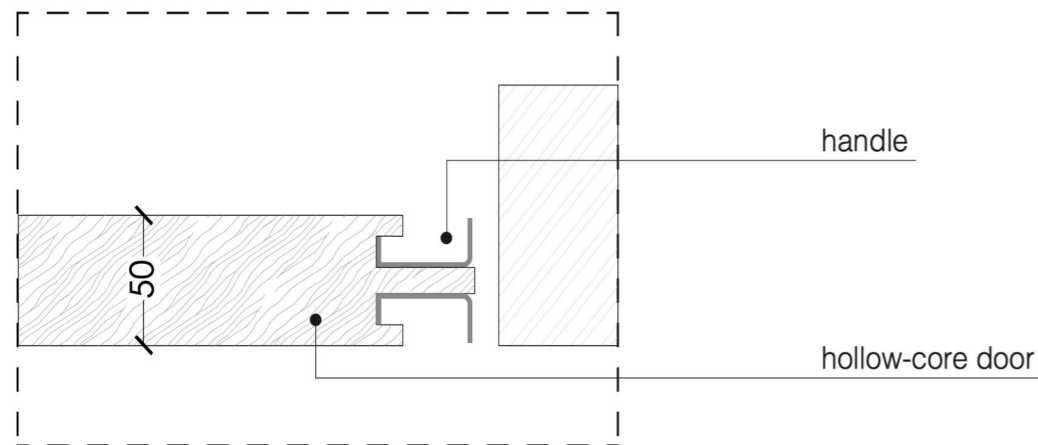

Horizontal section

**Legend**

Door dimensions

**Width:** min. (2' - 3 1/2") - max. (6' - 6 3/4")      **Height:** min. (6' - 6 3/4") - max. (9' - 10 1/8")

<b>A</b> = Door way	<b>A1</b> = Door way
<b>B</b> = Door	<b>B1</b> = Door
<b>C</b> = Min. distance between centres	A - 20 mm A1 - 23mm > 91 mm

Pivot door - with door frame

Vertical section

Horizontal section

Legend			
Door dimensions			
<b>Width:</b> min. (2' - 3 1/2") - max. (6' - 6 3/4")		<b>Height:</b> min. (6' - 6 3/4") - max. (9' - 10 1/8")	
<b>A</b> = Door way	A - 84 mm	<b>A1</b> = Door way	A - 70 mm
<b>B</b> = Door		<b>B1</b> = Door	A - 70 mm
<b>C</b> = Min. distance between centres	> 91 mm		
<b>D</b> = Doorframe dimensions	A - 20 mm	<b>D1</b> = Doorframe dimensions	A - 18 mm
<b>E</b> = Covering dimensions	A + 150 mm	<b>E1</b> = Covering dimensions	A + 27 mm

Pivot door

Detail A

Detail 1

Door section

Legend

Door dimensions

**Width:** min. (2' - 3 1/2") - max. (6' - 6 3/4")

**Height:** min. (6' - 6 3/4") - max. (9' - 10 1/8")

**A** = Door way

**A1** = Door way

**B** = Door                      A - 20 mm

**B1** = Door                      A1 - 23mm

**C** = Min. distance between centres > 91 mm

TA 55 PD Pivot Door

TA 55 CC Pivot Door