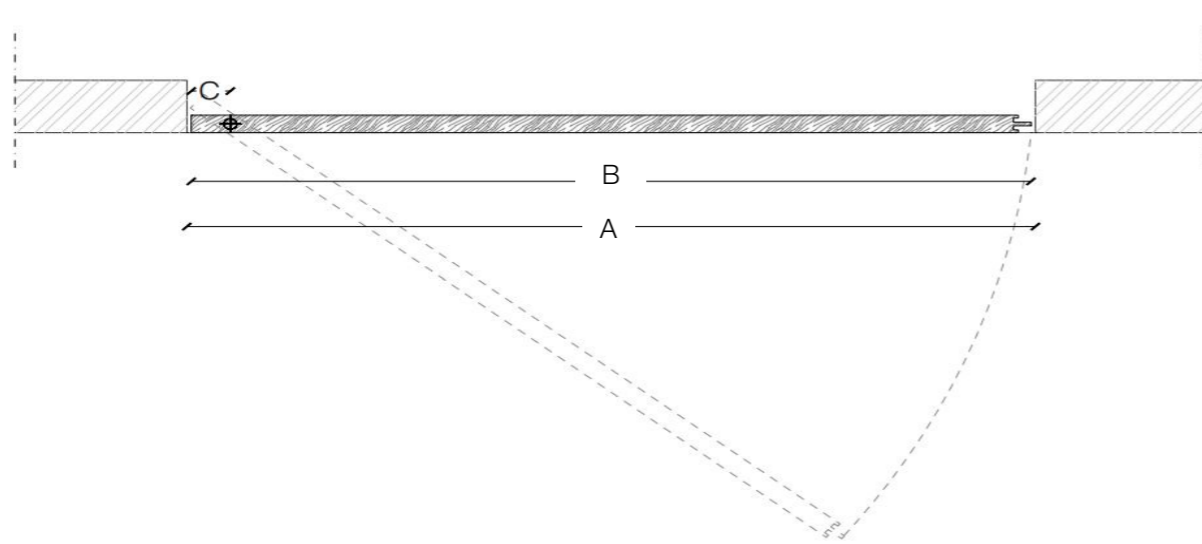

# MATERIA

---

COLLECTION  
LUXURY DECOR AND BESPOKE SOLUTIONS

TATAMI PIVOT DOOR

---

**LAURAMERONI**  
design . collection

Pivot door - without door frame

Vertical section

Horizontal section

**Legend**

Door dimensions

**Width:** min. (2' - 3 1/2") - max. (6' - 6 3/4")      **Height:** min. (6' - 6 3/4") - max. (9' - 10 1/8")

<b>A</b> = Door way	<b>A1</b> = Door way
<b>B</b> = Door	<b>B1</b> = Door
<b>C</b> = Min. distance between centres	A - 20 mm A1 - 23mm > 91 mm

Pivot door - with door frame

Vertical section

Horizontal section

Legend			
Door dimensions			
<b>Width:</b> min. (2' - 3 1/2") - max. (6' - 6 3/4")		<b>Height:</b> min. (6' - 6 3/4") - max. (9' - 10 1/8")	
<b>A</b> = Door way	A - 84 mm	<b>A1</b> = Door way	A - 70 mm
<b>B</b> = Door		<b>B1</b> = Door	A - 70 mm
<b>C</b> = Min. distance between centres	> 91 mm		
<b>D</b> = Doorframe dimensions	A - 20 mm	<b>D1</b> = Doorframe dimensions	A - 18 mm
<b>E</b> = Covering dimensions	A + 150 mm	<b>E1</b> = Covering dimensions	A + 27 mm

Pivot door

Detail A

Detail 1

Door section

Legend

Door dimensions

**Width:** min. (2' - 3 1/2") - max. (6' - 6 3/4")

**Height:** min. (6' - 6 3/4") - max. (9' - 10 1/8")