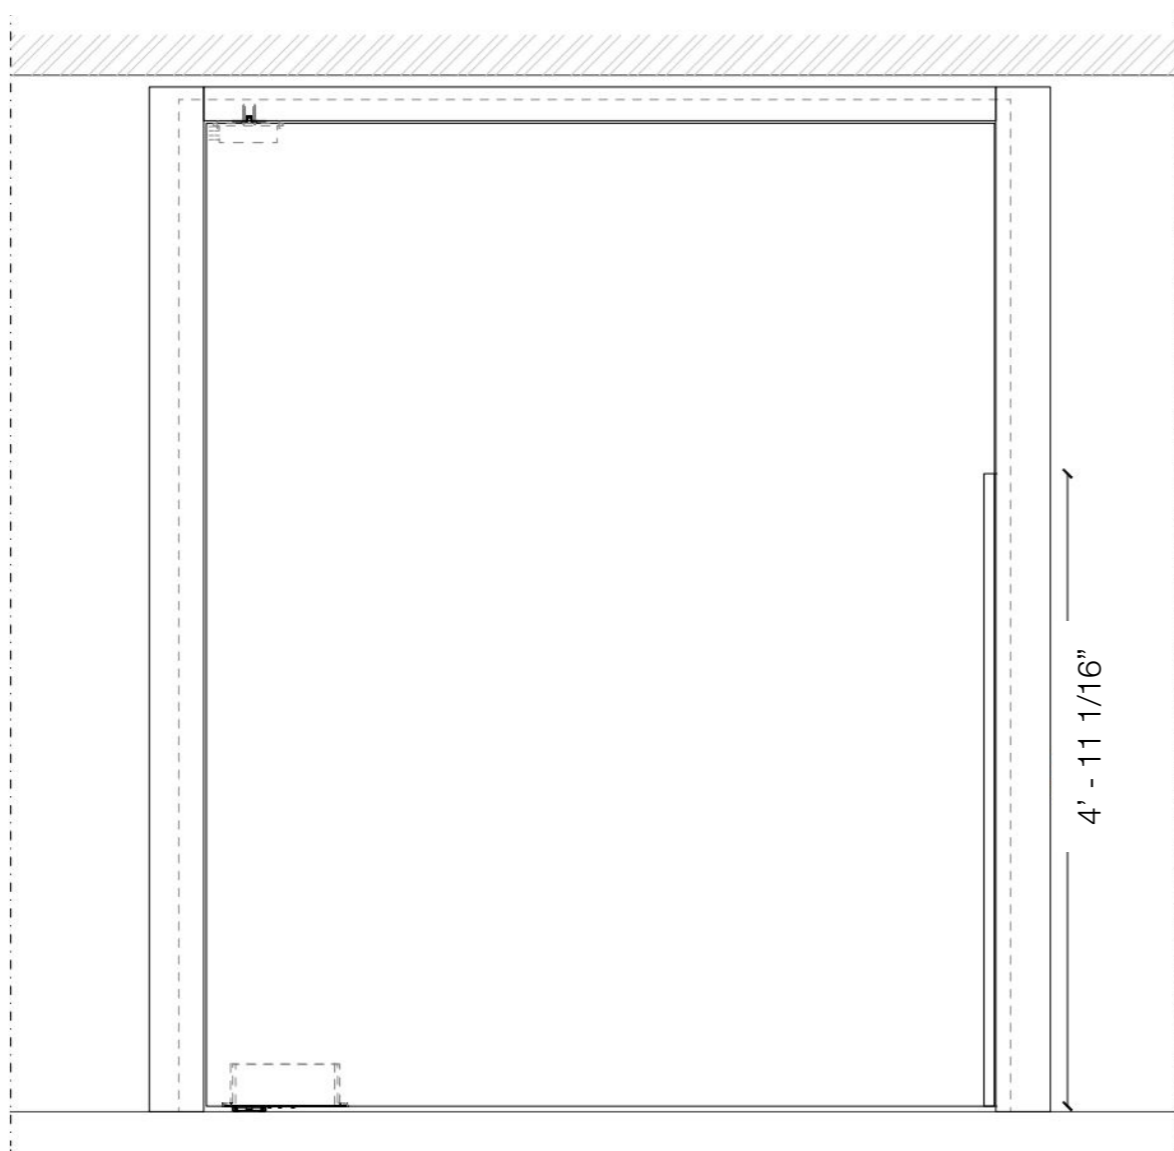

Horizontal section

**Legend**

Door dimensions

**Width:** min. (2' - 3 1/2") - max. (6' - 6 3/4")      **Height:** min. (6' - 6 3/4") - max. (9' - 10 1/8")

<b>A</b> = Door way	<b>A1</b> = Door way
<b>B</b> = Door	<b>B1</b> = Door
<b>C</b> = Min. distance between centres	A - 20 mm A1 - 23mm > 91 mm

Pivot door - with door frame

Vertical section

Horizontal section

Legend			
Door dimensions			
<b>Width:</b> min. (2' - 3 1/2") - max. (6' - 6 3/4")		<b>Height:</b> min. (6' - 6 3/4") - max. (9' - 10 1/8")	
<b>A</b> = Door way	A - 84 mm	<b>A1</b> = Door way	A - 70 mm
<b>B</b> = Door		<b>B1</b> = Door	A - 70 mm
<b>C</b> = Min. distance between centres	> 91 mm		
<b>D</b> = Doorframe dimensions	A - 20 mm	<b>D1</b> = Doorframe dimensions	A - 18 mm
<b>E</b> = Covering dimensions	A + 150 mm	<b>E1</b> = Covering dimensions	A + 27 mm

Pivot door

Detail A

Detail 1

Door section

Legend

Door dimensions

**Width:** min. (2' - 3 1/2") - max. (6' - 6 3/4")

**Height:** min. (6' - 6 3/4") - max. (9' - 10 1/8")