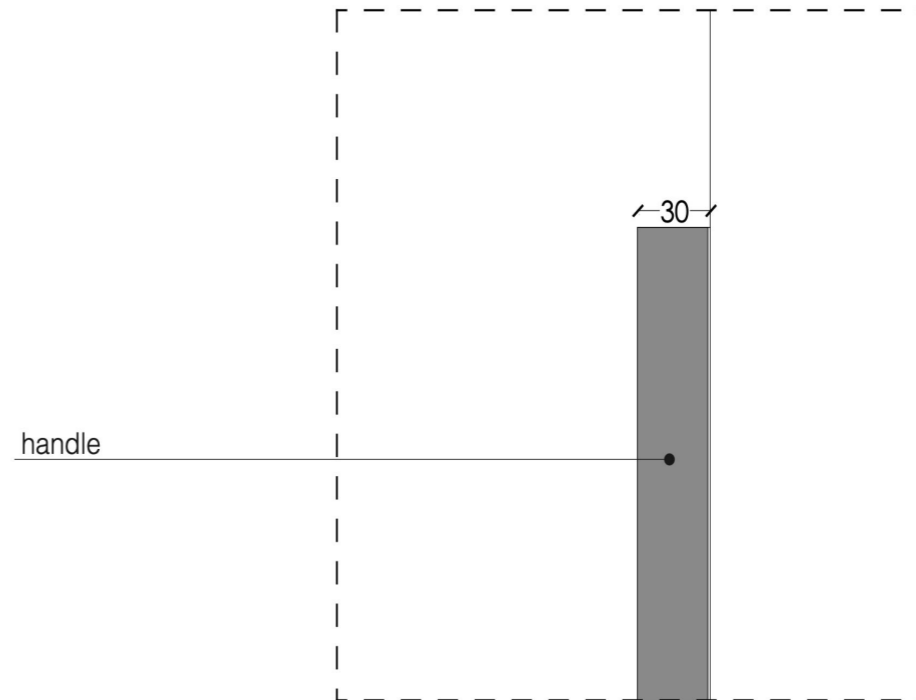

Horizontal section

**Legend**

Door dimensions

**Width:** min. (2' - 3 1/2") - max. (6' - 6 3/4")      **Height:** min. (6' - 6 3/4") - max. (9' - 10 1/8")

<b>A</b> = Door way	<b>A1</b> = Door way
<b>B</b> = Door	<b>B1</b> = Door
<b>C</b> = Min. distance between centres	A - 20 mm A1 - 23mm > 91 mm

Pivot door - with door frame

Vertical section

Horizontal section

Legend			
Door dimensions			
<b>Width:</b> min. (2' - 3 1/2") - max. (6' - 6 3/4")		<b>Height:</b> min. (6' - 6 3/4") - max. (9' - 10 1/8")	
<b>A</b> = Door way	A - 84 mm	<b>A1</b> = Door way	A - 70 mm
<b>B</b> = Door		<b>B1</b> = Door	A - 70 mm
<b>C</b> = Min. distance between centres	> 91 mm		
<b>D</b> = Doorframe dimensions	A - 20 mm	<b>D1</b> = Doorframe dimensions	A - 18 mm
<b>E</b> = Covering dimensions	A + 150 mm	<b>E1</b> = Covering dimensions	A + 27 mm

Pivot door

Detail A

Detail 1

Door section

Legend

Door dimensions

**Width:** min. (2' - 3 1/2") - max. (6' - 6 3/4")

**Height:** min. (6' - 6 3/4") - max. (9' - 10 1/8")

**A** = Door way

**A1** = Door way

**B** = Door                      A - 20 mm

**B1** = Door                      A1 - 23mm

**C** = Min. distance between centres > 91 mm

TA 55 PD Pivot Door

TA 55 CC Pivot Door