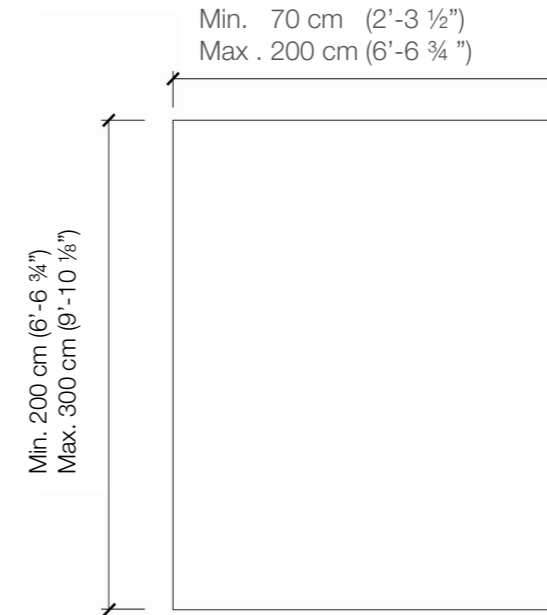

Horizontal section

**Legend**

Door dimensions

**Width:** min. (2' - 3 1/2") - max. (6' - 6 3/4")      **Height:** min. (6' - 6 3/4") - max. (9' - 10 1/8")

<b>A</b> = Door way	<b>A1</b> = Door way
<b>B</b> = Door	<b>B1</b> = Door
<b>C</b> = Min. distance between centres	A - 20 mm A1 - 23mm > 91 mm

Pivot door - with door frame

Vertical section

Horizontal section

Legend			
Door dimensions			
<b>Width:</b> min. (2' - 3 1/2") - max. (6' - 6 3/4")		<b>Height:</b> min. (6' - 6 3/4") - max. (9' - 10 1/8")	
<b>A</b> = Door way	A - 84 mm	<b>A1</b> = Door way	A - 70 mm
<b>B</b> = Door		<b>B1</b> = Door	A - 70 mm
<b>C</b> = Min. distance between centres	> 91 mm		
<b>D</b> = Doorframe dimensions	A - 20 mm	<b>D1</b> = Doorframe dimensions	A - 18 mm
<b>E</b> = Covering dimensions	A + 150 mm	<b>E1</b> = Covering dimensions	A + 27 mm

Pivot door

Detail A

Detail 1

Door section

Legend

Door dimensions

**Width:** min. (2' - 3 1/2") - max. (6' - 6 3/4")

**Height:** min. (6' - 6 3/4") - max. (9' - 10 1/8")

**A** = Door way

**A1** = Door way

**B** = Door                      A - 20 mm

**B1** = Door                      A1 - 23mm

**C** = Min. distance between centres > 91 mm

TA 55 PD Pivot Door

TA 55 CC Pivot Door