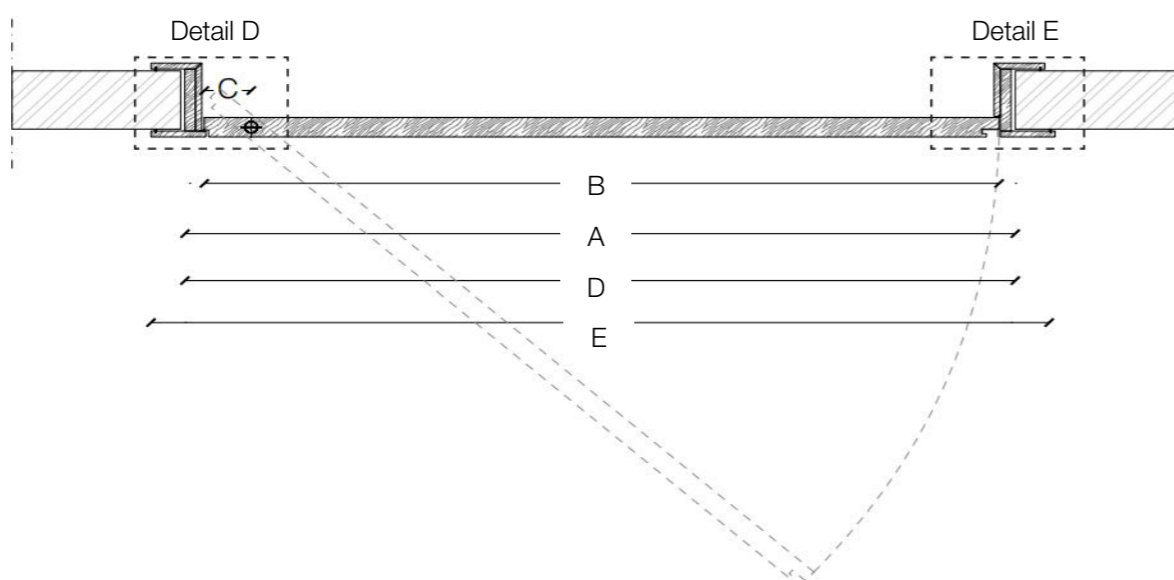

Horizontal section

**Legend**

Door dimensions

**Width:** min. (2' - 3 1/2") - max. (6' - 6 3/4")      **Height:** min. (6' - 6 3/4") - max. (9' - 10 1/8")

<b>A</b> = Door way	<b>A1</b> = Door way
<b>B</b> = Door	<b>B1</b> = Door
<b>C</b> = Min. distance between centres	A - 20 mm A1 - 23mm > 91 mm

Pivot door - with door frame

Vertical section

Horizontal section

Legend			
Door dimensions			
<b>Width:</b> min. (2' - 3 1/2") - max. (6' - 6 3/4")		<b>Height:</b> min. (6' - 6 3/4") - max. (9' - 10 1/8")	
<b>A</b> = Door way	A - 84 mm	<b>A1</b> = Door way	A - 70 mm
<b>B</b> = Door		<b>B1</b> = Door	A - 70 mm
<b>C</b> = Min. distance between centres	> 91 mm		
<b>D</b> = Doorframe dimensions	A - 20 mm	<b>D1</b> = Doorframe dimensions	A - 18 mm
<b>E</b> = Covering dimensions	A + 150 mm	<b>E1</b> = Covering dimensions	A + 27 mm

Pivot door

Detail A

Detail 1

Door section

Legend

Door dimensions

**Width:** min. (2' - 3 1/2") - max. (6' - 6 3/4")

**Height:** min. (6' - 6 3/4") - max. (9' - 10 1/8")

**A** = Door way

**A1** = Door way

**B** = Door                      A - 20 mm

**B1** = Door                      A1 - 23mm

**C** = Min. distance between centres > 91 mm

TA 55 PD Pivot Door

TA 55 CC Pivot Door