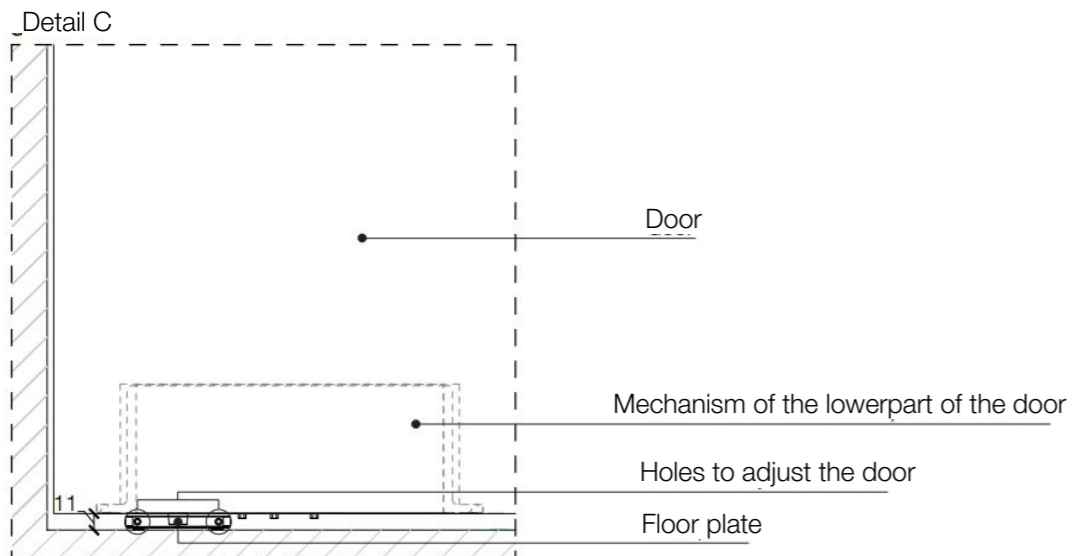

Pivot door - with door frame

Vertical section

Horizontal section

Legend			
Door dimensions			
<b>Width:</b> min. (2' - 3 1/2") - max. (6' - 6 3/4")		<b>Height:</b> min. (6' - 6 3/4") - max. (9' - 10 1/8")	
<b>A</b> = Door way	A - 84 mm	<b>A1</b> = Door way	A - 70 mm
<b>B</b> = Door		<b>B1</b> = Door	A - 70 mm
<b>C</b> = Min. distance between centres	> 91 mm		
<b>D</b> = Doorframe dimensions	A - 20 mm	<b>D1</b> = Doorframe dimensions	A - 18 mm
<b>E</b> = Covering dimensions	A + 150 mm	<b>E1</b> = Covering dimensions	A + 27 mm

Pivot door

Detail A

Detail 1

Door section

Legend

Door dimensions

**Width:** min. (2' - 3 1/2") - max. (6' - 6 3/4")

**Height:** min. (6' - 6 3/4") - max. (9' - 10 1/8")

**A** = Door way

**A1** = Door way

**B** = Door                      A - 20 mm

**B1** = Door                      A1 - 23mm

**C** = Min. distance between centres > 91 mm

TA 55 PD Pivot Door

TA 55 CC Pivot Door

TYPE A

TYPE B

TYPE C

TYPE D

TYPE E

Pivot mechanism details

Door Frame details

STANDARD WOODS