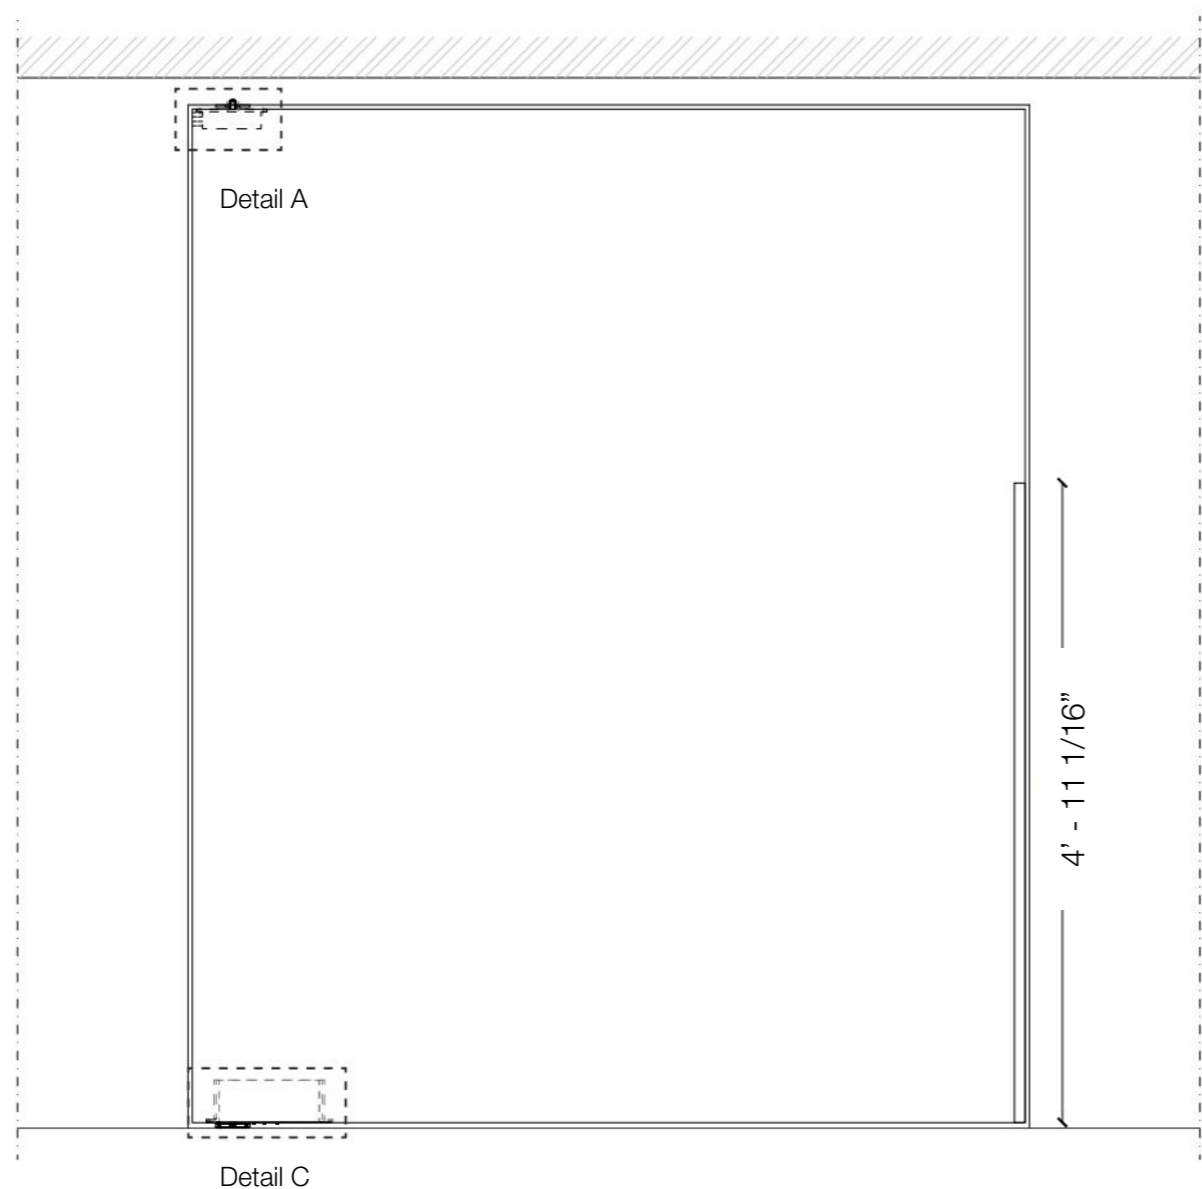

Pivot door - without door frame