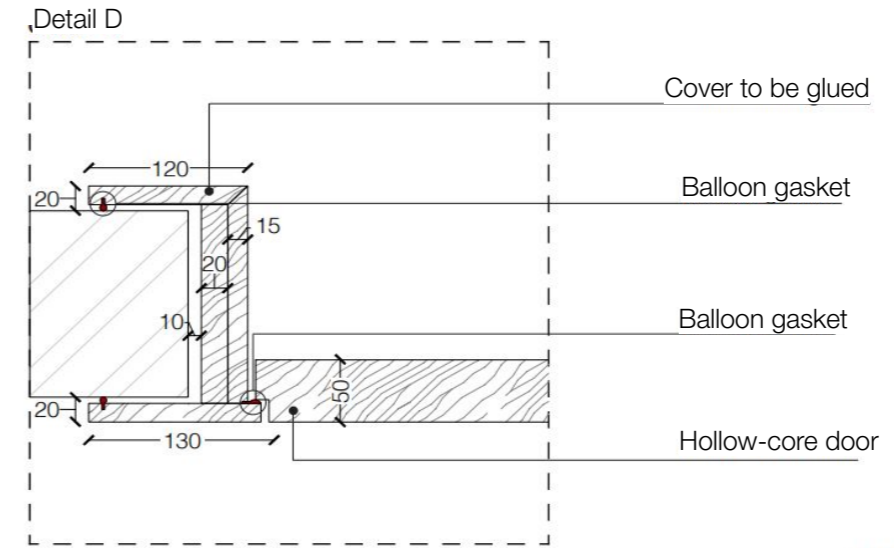

Door Frame details