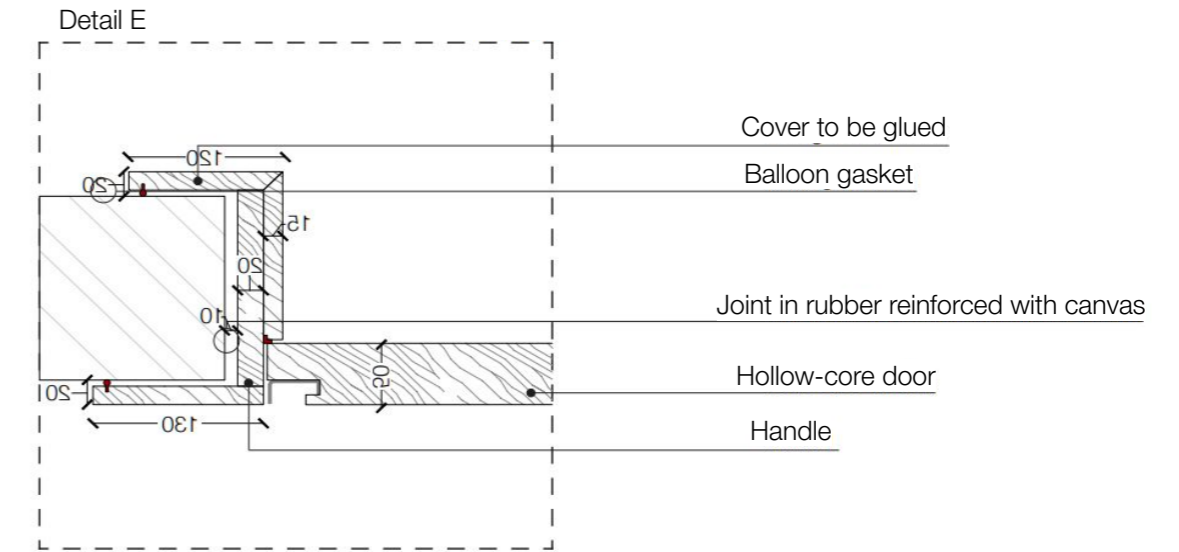

**A** = Door way

**A1** = Door way

**B** = Door                      A - 20 mm

**B1** = Door                      A1 - 23mm

**C** = Min. distance between centres > 91 mm

TA 55 PD Pivot Door

TA 55 CC Pivot Door

TYPE A

TYPE B

TYPE C

TYPE D

TYPE E

Pivot mechanism details

Door Frame details

STANDARD WOODS