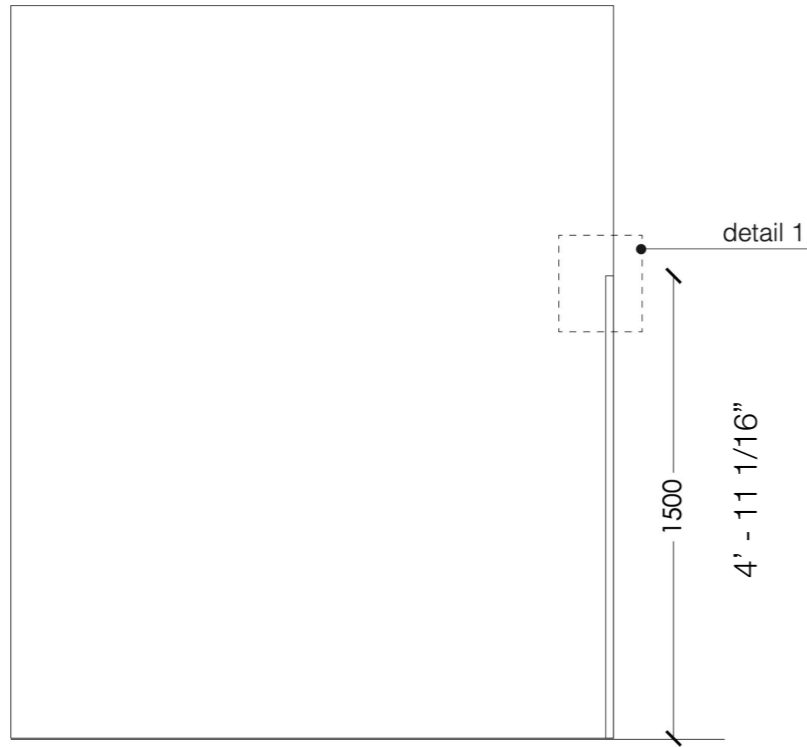

Horizontal section

**Legend**

Door dimensions

**Width:** min. (2' - 3 1/2") - max. (6' - 6 3/4")      **Height:** min. (6' - 6 3/4") - max. (9' - 10 1/8")

<b>A</b> = Door way	<b>A1</b> = Door way
<b>B</b> = Door	<b>B1</b> = Door
<b>C</b> = Min. distance between centres	A - 20 mm A1 - 23mm > 91 mm

Pivot door - with door frame

Vertical section

Horizontal section

Legend			
Door dimensions			
<b>Width:</b> min. (2' - 3 1/2") - max. (6' - 6 3/4")		<b>Height:</b> min. (6' - 6 3/4") - max. (9' - 10 1/8")	
<b>A</b> = Door way	A - 84 mm	<b>A1</b> = Door way	A - 70 mm
<b>B</b> = Door		<b>B1</b> = Door	A - 70 mm
<b>C</b> = Min. distance between centres	> 91 mm		
<b>D</b> = Doorframe dimensions	A - 20 mm	<b>D1</b> = Doorframe dimensions	A - 18 mm
<b>E</b> = Covering dimensions	A + 150 mm	<b>E1</b> = Covering dimensions	A + 27 mm

Pivot door

Detail A

Detail 1

Door section

Legend

Door dimensions

**Width:** min. (2' - 3 1/2") - max. (6' - 6 3/4")

**Height:** min. (6' - 6 3/4") - max. (9' - 10 1/8")

**A** = Door way

**A1** = Door way

**B** = Door                      A - 20 mm

**B1** = Door                      A1 - 23mm

**C** = Min. distance between centres > 91 mm

TA 55 PD Pivot Door

TA 55 CC Pivot Door