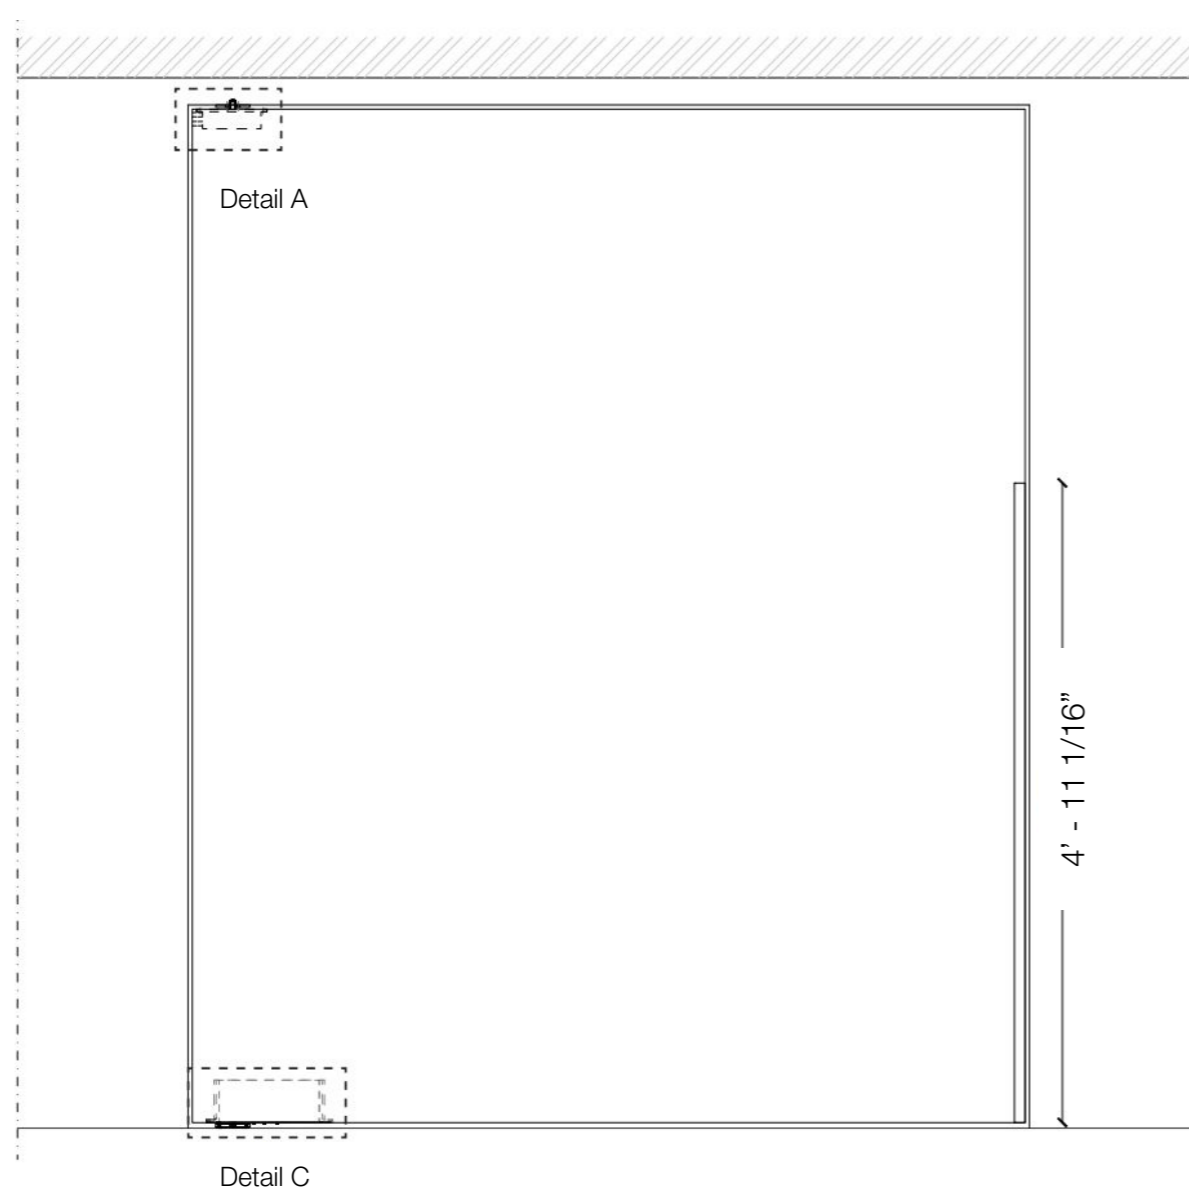

CO 04 Pivot Door

Pivot door - without door frame