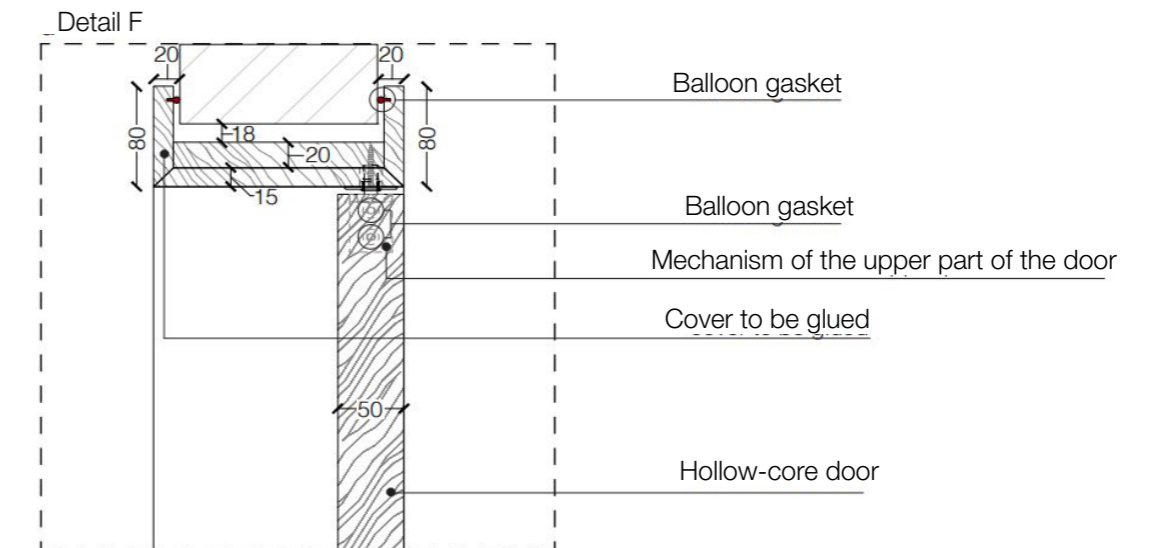

Door Frame details