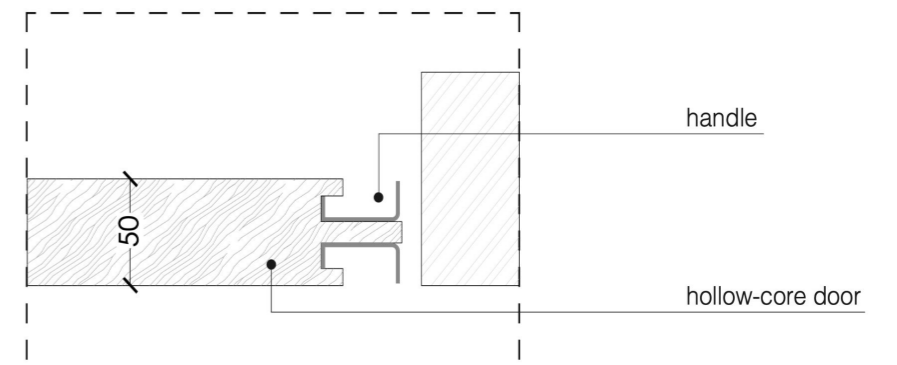

Detail A

Handle details

Detail 1

Order Possible Finish "Space Door"

CO 04 Pivot Door

Door section

Pivot door - without door frame

Vertical section

Horizontal section

**Legend**

Door dimensions

**Width:** min. (2' - 3 1/2") - max. (6' - 6 3/4")      **Height:** min. (6' - 6 3/4") - max. (9' - 10 1/8")

<b>A</b> = Door way	<b>A1</b> = Door way
<b>B</b> = Door      A - 20 mm	<b>B1</b> = Door      A1 - 23mm
<b>C</b> = Min. distance between centres > 91 mm	

Pivot door - with door frame

Vertical section

Horizontal section

Legend

Door dimensions

**Width:** min. (2' - 3 1/2") - max. (6' - 6 3/4")

**Height:** min. (6' - 6 3/4") - max. (9' - 10 1/8")

**A** = Door way