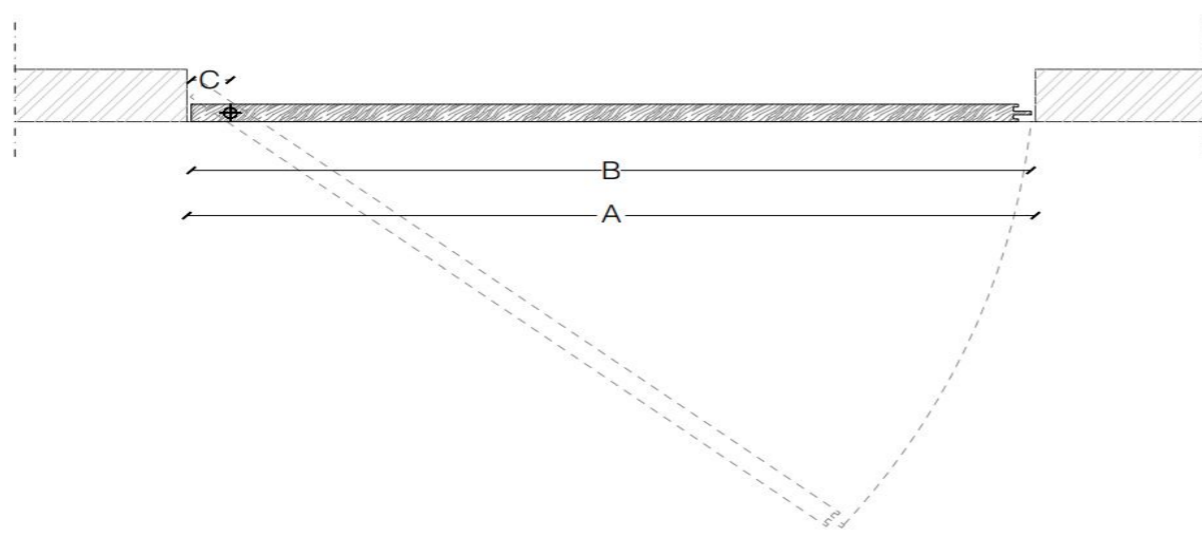

Detail A

Handle details

Detail 1

Order Possible Finish "Space Door"

CO 04 Pivot Door

Door section

Pivot door - without door frame

Vertical section

Horizontal section

**Legend**

Door dimensions

**Width:** min. (2' - 3 1/2") - max. (6' - 6 3/4")      **Height:** min. (6' - 6 3/4") - max. (9' - 10 1/8")

<b>A</b> = Door way	<b>A1</b> = Door way
<b>B</b> = Door      A - 20 mm	<b>B1</b> = Door      A1 - 23mm
<b>C</b> = Min. distance between centres > 91 mm	

Pivot door - with door frame

Vertical section

Horizontal section

Legend

Door dimensions

**Width:** min. (2' - 3 1/2") - max. (6' - 6 3/4")

**Height:** min. (6' - 6 3/4") - max. (9' - 10 1/8")

**A** = Door way

A - 20 mm

**D1** = Doorframe dimensions

A - 18 mm

**E** = Covering dimensions

A + 150 mm

**E1** = Covering dimensions

A + 27 mm

Pivot mechanism details