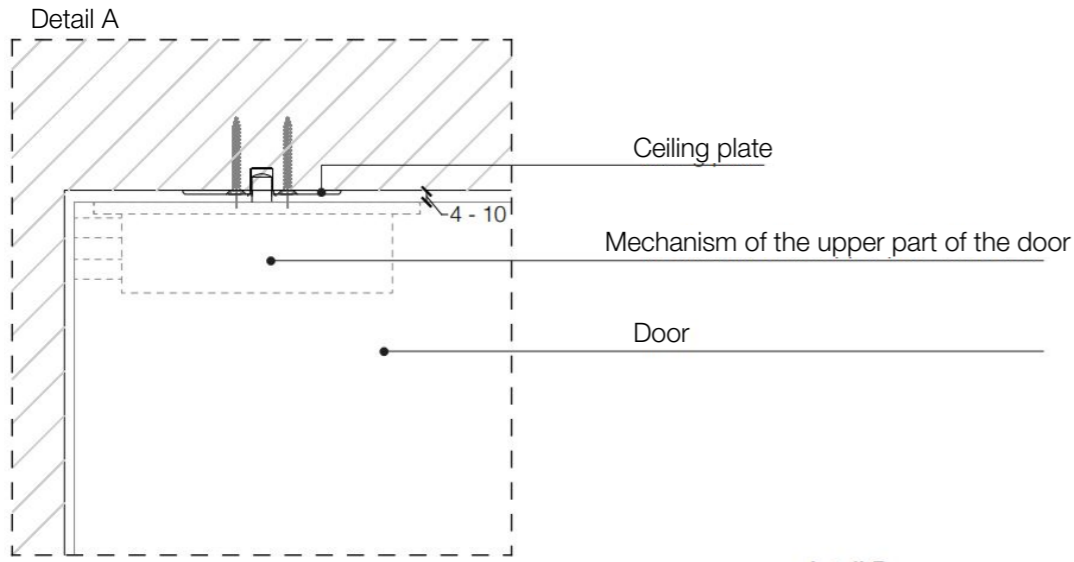

Horizontal section

**Legend**

Door dimensions

**Width:** min. (2' - 3 1/2") - max. (6' - 6 3/4")      **Height:** min. (6' - 6 3/4") - max. (9' - 10 1/8")

<b>A</b> = Door way	<b>A1</b> = Door way
<b>B</b> = Door      A - 20 mm	<b>B1</b> = Door      A1 - 23mm
<b>C</b> = Min. distance between centres > 91 mm	

Pivot door - with door frame

Vertical section

Horizontal section

Legend

Door dimensions

**Width:** min. (2' - 3 1/2") - max. (6' - 6 3/4")

**Height:** min. (6' - 6 3/4") - max. (9' - 10 1/8")

**A** = Door way

**A1** = Door way

**B** = Door

A - 84 mm

**B1** = Door

A - 70 mm

**C** = Min. distance between centres

> 91 mm

**D** = Doorframe dimensions

A - 20 mm

**D1** = Doorframe dimensions

A - 18 mm

**E** = Covering dimensions

A + 150 mm

**E1** = Covering dimensions

A + 27 mm

Pivot mechanism details