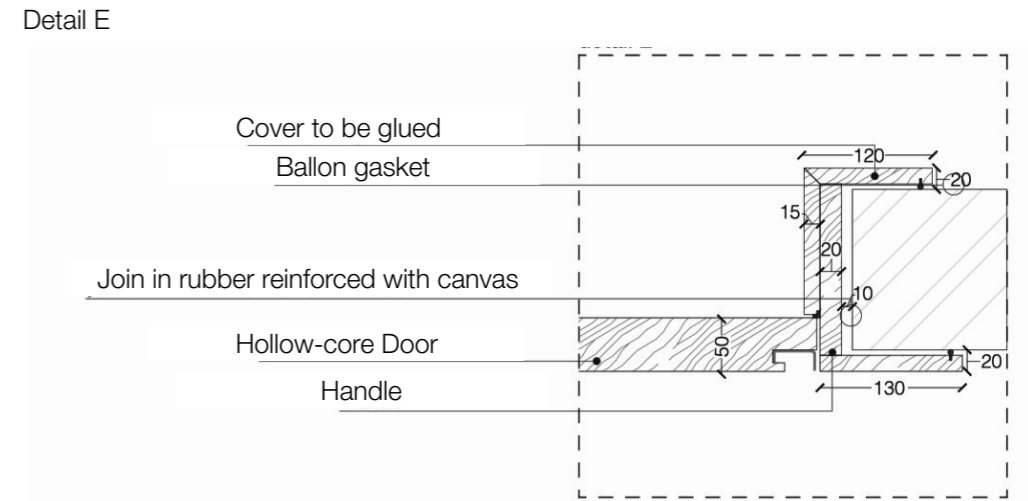

Door Frame details