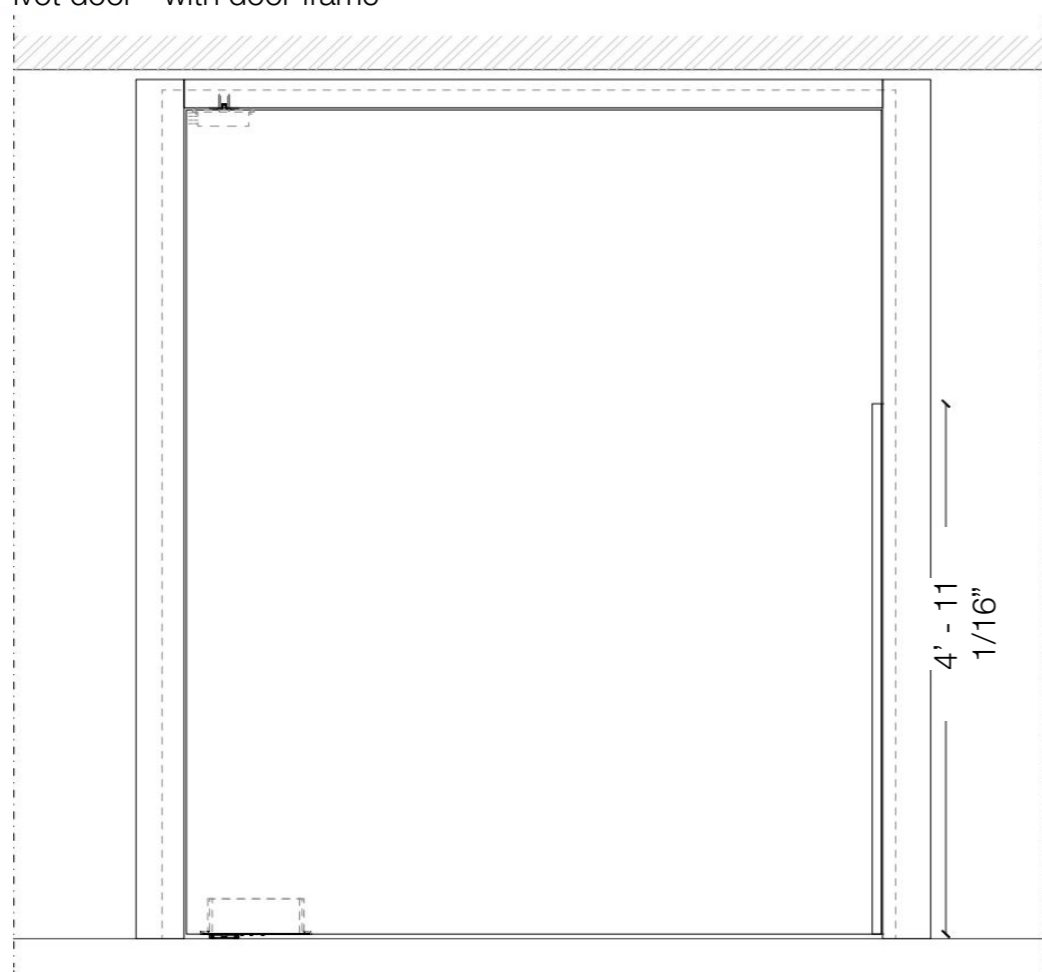

Horizontal section

**Legend**

Door dimensions

**Width:** min. (2' - 3 1/2") - max. (6' - 6 3/4")      **Height:** min. (6' - 6 3/4") - max. (9' - 10 1/8")

<b>A</b> = Door way	<b>A1</b> = Door way
<b>B</b> = Door      A - 20 mm	<b>B1</b> = Door      A1 - 23mm
<b>C</b> = Min. distance between centres > 91 mm	

Pivot door - with door frame

Vertical section

Horizontal section

Legend

Door dimensions

**Width:** min. (2' - 3 1/2") - max. (6' - 6 3/4")

**Height:** min. (6' - 6 3/4") - max. (9' - 10 1/8")

**A** = Door way

**A1** = Door way

**B** = Door

A - 84 mm

**B1** = Door

A - 70 mm

**C** = Min. distance between centres

> 91 mm

**D** = Doorframe dimensions

A - 20 mm

**D1** = Doorframe dimensions

A - 18 mm

**E** = Covering dimensions

A + 150 mm

**E1** = Covering dimensions

A + 27 mm

Pivot mechanism details