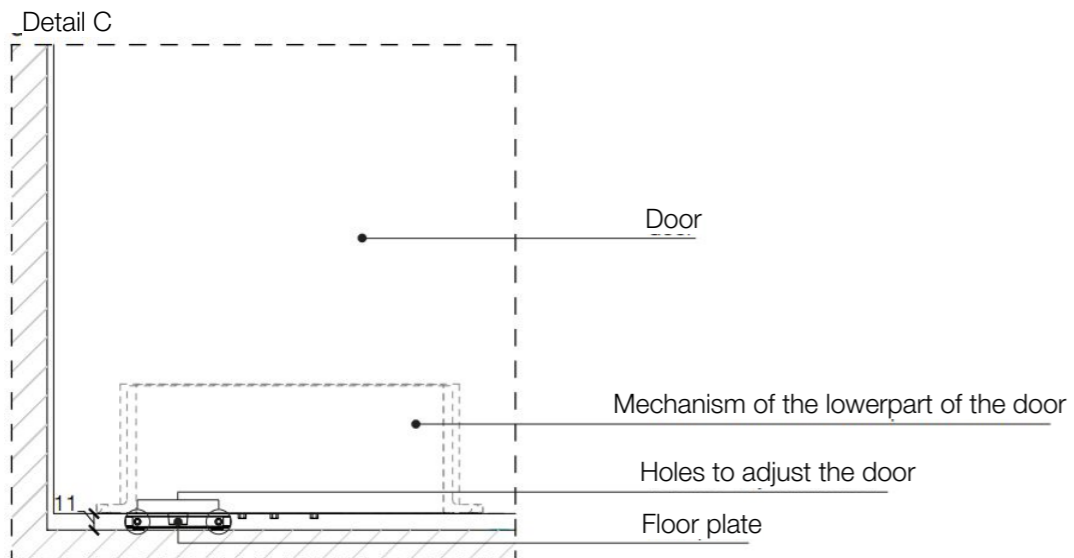

Horizontal section

**Legend**

Door dimensions

**Width:** min. (2' - 3 1/2") - max. (6' - 6 3/4")      **Height:** min. (6' - 6 3/4") - max. (9' - 10 1/8")

<b>A</b> = Door way	<b>A1</b> = Door way
<b>B</b> = Door      A - 20 mm	<b>B1</b> = Door      A1 - 23mm
<b>C</b> = Min. distance between centres > 91 mm	

Pivot door - with door frame

Vertical section

Horizontal section

Legend

Door dimensions

**Width:** min. (2' - 3 1/2") - max. (6' - 6 3/4")

**Height:** min. (6' - 6 3/4") - max. (9' - 10 1/8")

**A** = Door way

**A1** = Door way

**B** = Door

A - 84 mm

**B1** = Door

A - 70 mm

**C** = Min. distance between centres

> 91 mm

**D** = Doorframe dimensions

A - 20 mm

**D1** = Doorframe dimensions

A - 18 mm

**E** = Covering dimensions

A + 150 mm

**E1** = Covering dimensions

A + 27 mm

Pivot mechanism details