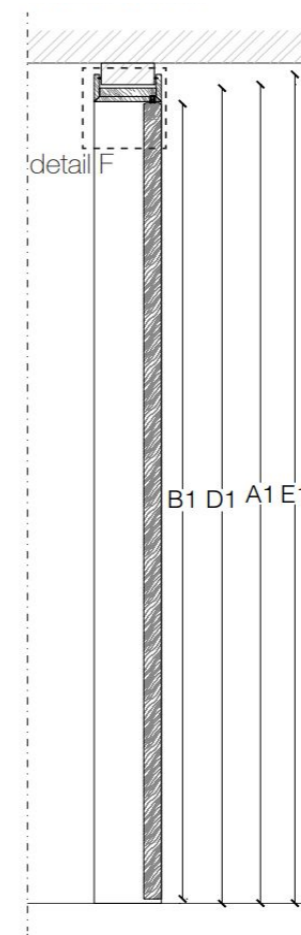

Horizontal section

**Legend**

Door dimensions

**Width:** min. (2' - 3 1/2") - max. (6' - 6 3/4")      **Height:** min. (6' - 6 3/4") - max. (9' - 10 1/8")

<b>A</b> = Door way	<b>A1</b> = Door way
<b>B</b> = Door      A - 20 mm	<b>B1</b> = Door      A1 - 23mm
<b>C</b> = Min. distance between centres > 91 mm	

Pivot door - with door frame

Vertical section

Horizontal section

Legend

Door dimensions

**Width:** min. (2' - 3 1/2") - max. (6' - 6 3/4")

**Height:** min. (6' - 6 3/4") - max. (9' - 10 1/8")

**A** = Door way

**A1** = Door way

**B** = Door

A - 84 mm

**B1** = Door

A - 70 mm

**C** = Min. distance between centres

> 91 mm

**D** = Doorframe dimensions

A - 20 mm

**D1** = Doorframe dimensions

A - 18 mm

**E** = Covering dimensions

A + 150 mm

**E1** = Covering dimensions

A + 27 mm

Pivot mechanism details