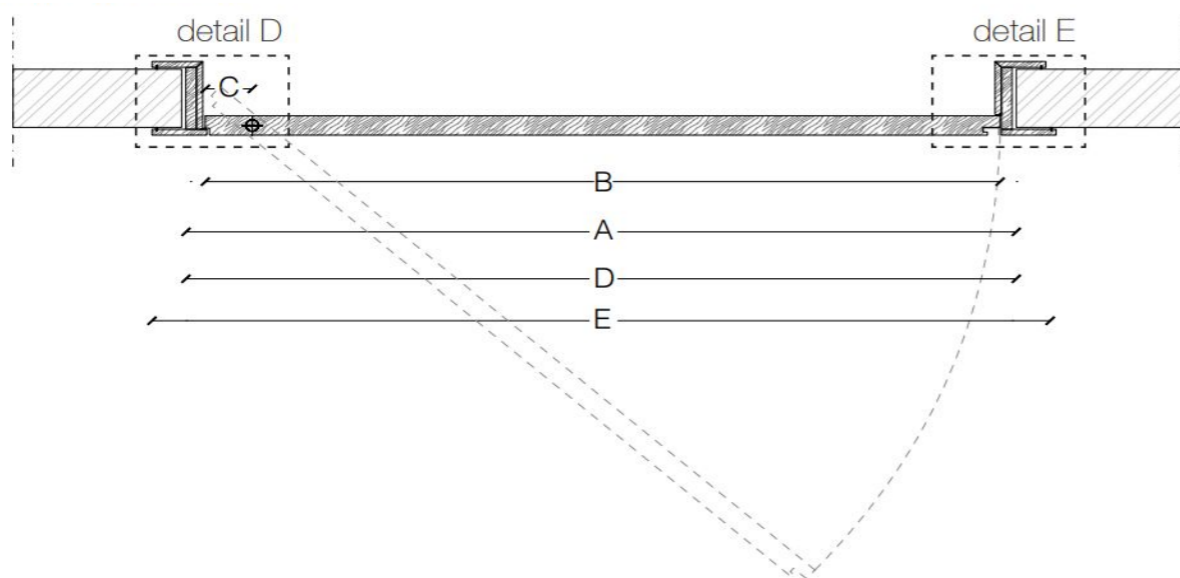

Horizontal section

**Legend**

Door dimensions

**Width:** min. (2' - 3 1/2") - max. (6' - 6 3/4")      **Height:** min. (6' - 6 3/4") - max. (9' - 10 1/8")

<b>A</b> = Door way	<b>A1</b> = Door way
<b>B</b> = Door      A - 20 mm	<b>B1</b> = Door      A1 - 23mm
<b>C</b> = Min. distance between centres > 91 mm	

Pivot door - with door frame

Vertical section

Horizontal section

Legend

Door dimensions

**Width:** min. (2' - 3 1/2") - max. (6' - 6 3/4")

**Height:** min. (6' - 6 3/4") - max. (9' - 10 1/8")

**A** = Door way

**A1** = Door way

**B** = Door

A - 84 mm

**B1** = Door

A - 70 mm

**C** = Min. distance between centres

> 91 mm

**D** = Doorframe dimensions

A - 20 mm

**D1** = Doorframe dimensions

A - 18 mm

**E** = Covering dimensions

A + 150 mm

**E1** = Covering dimensions

A + 27 mm

Pivot mechanism details