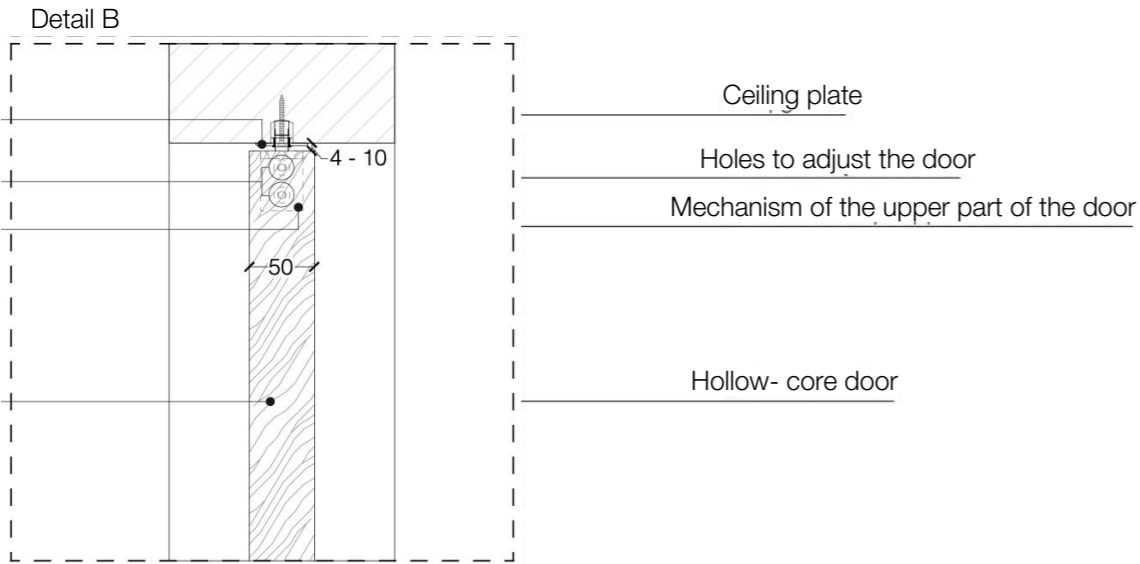

Horizontal section

**Legend**

Door dimensions

**Width:** min. (2' - 3 1/2") - max. (6' - 6 3/4")      **Height:** min. (6' - 6 3/4") - max. (9' - 10 1/8")

<b>A</b> = Door way	<b>A1</b> = Door way
<b>B</b> = Door      A - 20 mm	<b>B1</b> = Door      A1 - 23mm
<b>C</b> = Min. distance between centres > 91 mm	

Pivot door - with door frame

Vertical section

Horizontal section

Legend

Door dimensions

**Width:** min. (2' - 3 1/2") - max. (6' - 6 3/4")

**Height:** min. (6' - 6 3/4") - max. (9' - 10 1/8")

**A** = Door way

**A1** = Door way

**B** = Door

A - 84 mm

**B1** = Door

A - 70 mm

**C** = Min. distance between centres

> 91 mm

**D** = Doorframe dimensions

A - 20 mm

**D1** = Doorframe dimensions

A - 18 mm

**E** = Covering dimensions

A + 150 mm

**E1** = Covering dimensions

A + 27 mm

Pivot mechanism details