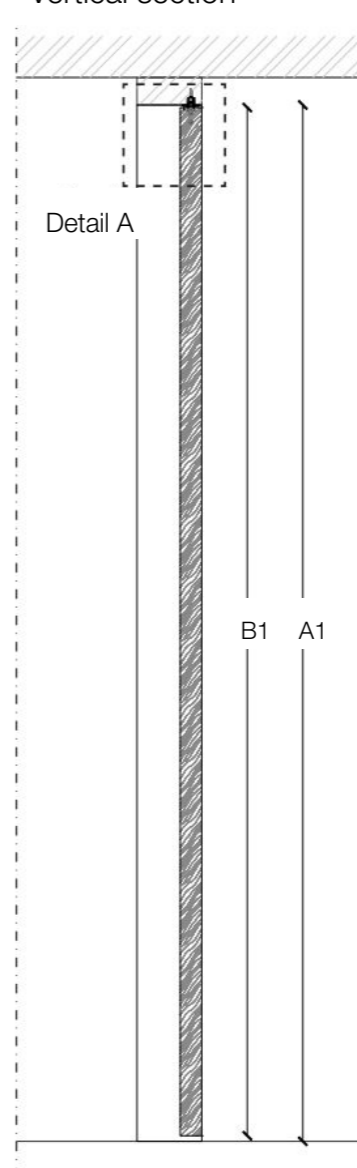

Horizontal section

**Legend**

Door dimensions

**Width:** min. (2' - 3 1/2") - max. (6' - 6 3/4")      **Height:** min. (6' - 6 3/4") - max. (9' - 10 1/8")

<b>A</b> = Door way	<b>A1</b> = Door way
<b>B</b> = Door      A - 20 mm	<b>B1</b> = Door      A1 - 23mm
<b>C</b> = Min. distance between centres > 91 mm	

Pivot door - with door frame

Vertical section

Horizontal section

Legend

Door dimensions

**Width:** min. (2' - 3 1/2") - max. (6' - 6 3/4")

**Height:** min. (6' - 6 3/4") - max. (9' - 10 1/8")

**A** = Door way

**A1** = Door way

**B** = Door

A - 84 mm

**B1** = Door

A - 70 mm

**C** = Min. distance between centres

> 91 mm

**D** = Doorframe dimensions

A - 20 mm

**D1** = Doorframe dimensions

A - 18 mm

**E** = Covering dimensions

A + 150 mm

**E1** = Covering dimensions

A + 27 mm

Pivot mechanism details