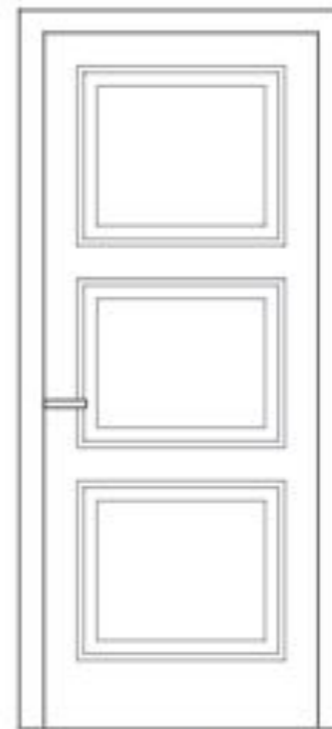

Each B-line model is available with the push or pull opening, both toward right or left, in order to maintain the flush to wall concepts and aesthetics.

B-Line doors are supplied with an aluminum frame with or without upper beam, in order to be painted, or lacquered, available for installation on brick wall or plasterboard.

PULL DOOR

PUSH DOOR

SINGLE – push door

Width from 23 1/5" to 39 1/2"

DOUBLE – push door

Width from 47 1/4" to 70 3/4"

External section developed to ease and speed installation

Door Queen is one of the pantographed solutions available in system with frame B-Frame. Ashlars define the division of the swing door traditionally in sections through three different ways adding decor charm to the frame.

Adaptable to any wall thickness, thanks to the use of telescopic trims, it is the best compromise for those who prefer to combine the classic jamb with modern finishes, without necessarily having to modify the walls.

B-FRAME QUEEN DOOR

QUEEN - 1 SECTOR

QUEEN - 2 SECTORS

QUEEN - 3 SECTORS