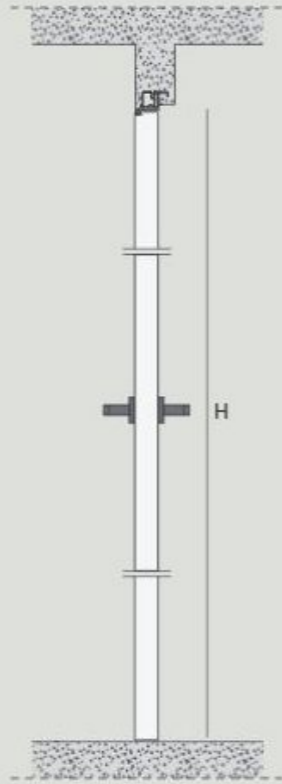

Each B-line model is available with the push or pull opening, both toward right or left, in order to maintain the flush to wall concepts and aesthetics.

B-Line doors are supplied with an aluminum frame with or without upper beam, in order to be painted, or lacquered, available for installation on brick wall or plasterboard.

# B-LINE QUEEN DOOR

FRAME WITH BEAM

FRAME WITHOUT BEAM

From 78 3/4" to 134" high

Structural frame, flushed with the wall, great dimensional freedom in width and height, even in the solution flush with the ceiling.

B-Line can reach the ceiling, with or without beam, in order to have a total linearity between the door panel and ceiling.

REQUEST MORE INFORMATION

PULL DOOR

PUSH DOOR

SINGLE – push door

Width from 23 1/5" to 39 1/2"

DOUBLE – push door

Width from 47 1/4" to 70 3/4"

External section developed to ease and speed installation

Door Queen is one of the pantographed solutions available in system with frame B-Frame. Ashlars define the division of the swing door traditionally in sections through three different ways adding decor charm to the frame.