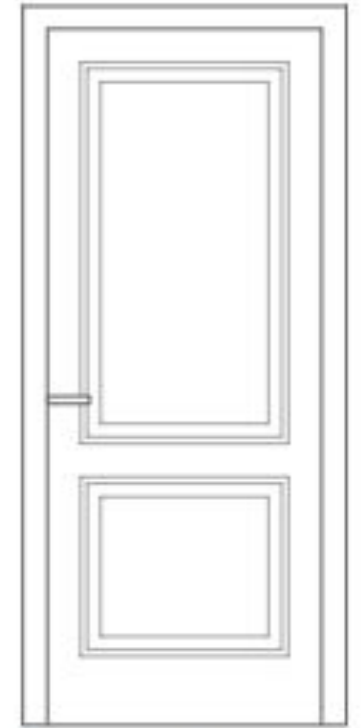

Each B-line model is available with the push or pull opening, both toward right or left, in order to maintain the flush to wall concepts and aesthetics.

B-Line doors are supplied with an aluminum frame with or without upper beam, in order to be painted, or lacquered, available for installation on brick wall or plasterboard.

# B-LINE QUEEN DOOR

FRAME WITH BEAM

FRAME WITHOUT BEAM

From 78 3/4" to 134" high

Structural frame, flushed with the wall, great dimensional freedom in width and height, even in the solution flush with the ceiling.

PULL DOOR

PUSH DOOR

SINGLE – push door

Width from 23 1/5" to 39 1/2"

DOUBLE – push door

Width from 47 1/4" to 70 3/4"

External section developed to ease and speed installation

Door Queen is one of the pantographed solutions available in system with frame B-Frame. Ashlars define the division of the swing door traditionally in sections through three different ways adding decor charm to the frame.

B-FRAME QUEEN DOOR

QUEEN - 1 SECTOR

QUEEN - 2 SECTORS

QUEEN - 3 SECTORS