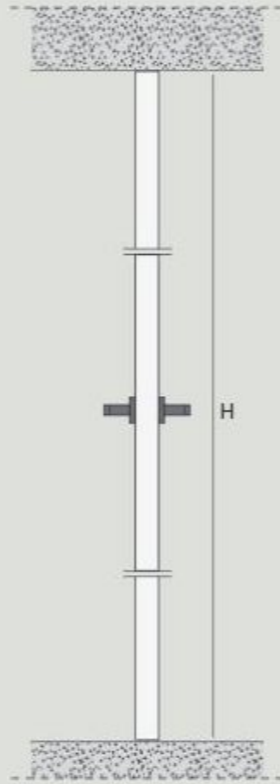

Each B-line model is available with the push or pull opening, both toward right or left, in order to maintain the flush to wall concepts and aesthetics.

B-Line doors are supplied with an aluminum frame with or without upper beam, in order to be painted, or lacquered, available for installation on brick wall or plasterboard.

# B-LINE QUEEN DOOR

FRAME WITH BEAM

FRAME WITHOUT BEAM

From 78 3/4" to 134" high

Structural frame, flushed with the wall, great dimensional freedom in width and height, even in the solution flush with the ceiling.

B-Line can reach the ceiling, with or without beam, in order to have a total linearity between the door panel and ceiling.

REQUEST MORE INFORMATION

PULL DOOR

PUSH DOOR

SINGLE – push door

Width from 23 1/5" to 39 1/2"

DOUBLE – push door

Width from 47 1/4" to 70 3/4"

External section developed to ease and speed installation

Door Queen is one of the pantographed solutions available in system with frame B-Frame. Ashlars define the division of the swing door traditionally in sections through three different ways adding decor charm to the frame.