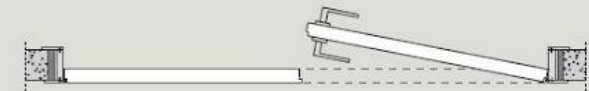

Each B-line model is available with the push or pull opening, both toward right or left, in order to maintain the flush to wall concepts and aesthetics.

B-Line doors are supplied with an aluminum frame with or without upper beam, in order to be painted, or lacquered, available for installation on brick wall or plasterboard.

B-Line can reach the ceiling, with or without beam, in order to have a total linearity between the door panel and ceiling.

REQUEST MORE INFORMATION

### PUSH DOOR

BRICKWALL/ PLASTERBOARD

B-Frame with push opening opens toward the inner side and may be installed on both brickwall or plasterboard.

Width from 23 1/8" to 39 1/4"

Width from to 47 1/4" to 70 3/4"