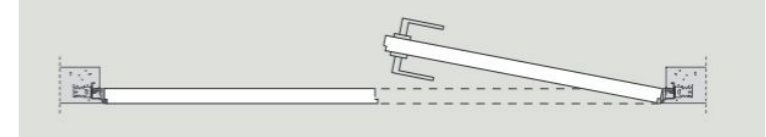

Each B-line model is available with the push or pull opening, both toward right or left, in order to maintain the flush to wall concepts and aesthetics.

B-Line doors are supplied with an aluminum frame with or without upper beam, in order to be painted, or lacquered, available for installation on brick wall or plasterboard.

B-Line can reach the ceiling, with or without beam, in order to have a total linearity between the door panel and ceiling.

REQUEST MORE INFORMATION

## SPECIFICATIONS

SINGLE – pull door

Width from 23 1/5" to 39 1/2"

DOUBLE – pull door

Width from 47 1/4" to 70 3/4"

Compensation profile supplied as standard  
External section developed to ease and speed installation

PULL DOOR

PUSH DOOR

SINGLE – push door

Width from 23 1/5" to 39 1/2"

DOUBLE – push door

Width from 47 1/4" to 70 3/4"

External section developed to ease and speed installation

Door Queen is one of the pantographed solutions available in system with frame B-Frame. Ashlars define the division of the swing door traditionally in sections through three different ways adding decor charm to the frame.