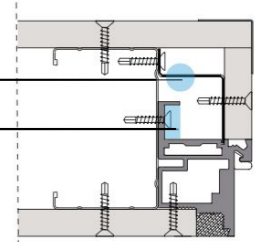

# B-LINE QUEEN DOOR

FRAME WITH BEAM

FRAME WITHOUT BEAM

From 78 3/4" to 134" high

Structural frame, flushed with the wall, great dimensional freedom in width and height, even in the solution flush with the ceiling.

B-Line can reach the ceiling, with or without beam, in order to have a total linearity between the door panel and ceiling.

REQUEST MORE INFORMATION

## SPECIFICATIONS

SINGLE – pull door

Width from 23 1/5" to 39 1/2"

DOUBLE – pull door

Width from 47 1/4" to 70 3/4"

Compensation profile supplied as standard  
External section developed to ease and speed installation

PULL DOOR

PUSH DOOR

SINGLE – push door

Width from 23 1/5" to 39 1/2"

DOUBLE – push door

Width from 47 1/4" to 70 3/4"

External section developed to ease and speed installation

Door Queen is one of the pantographed solutions available in system with frame B-Frame. Ashlars define the division of the swing door traditionally in sections through three different ways adding decor charm to the frame.