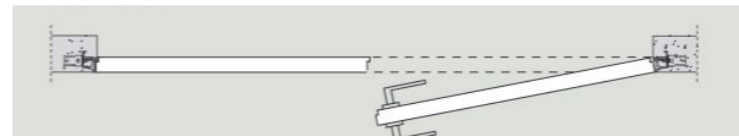

# B-LINE QUEEN DOOR

FRAME WITH BEAM

FRAME WITHOUT BEAM

From 78 3/4" to 134" high

Structural frame, flushed with the wall, great dimensional freedom in width and height, even in the solution flush with the ceiling.

B-Line can reach the ceiling, with or without beam, in order to have a total linearity between the door panel and ceiling.

REQUEST MORE INFORMATION

## SPECIFICATIONS

SINGLE – pull door

Width from 23 1/5" to 39 1/2"

DOUBLE – pull door

Width from 47 1/4" to 70 3/4"

Compensation profile supplied as standard  
External section developed to ease and speed installation

PULL DOOR

PUSH DOOR

SINGLE – push door

Width from 23 1/5" to 39 1/2"

DOUBLE – push door

Width from 47 1/4" to 70 3/4"

External section developed to ease and speed installation

Door Queen is one of the pantographed solutions available in system with frame B-Frame. Ashlars define the division of the swing door traditionally in sections through three different ways adding decor charm to the frame.