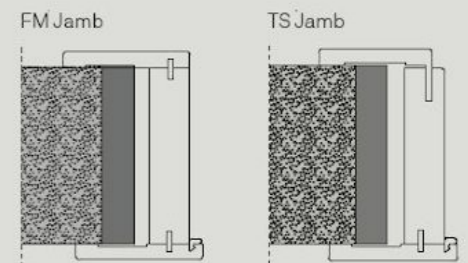

Each B-line model is available with the push or pull opening, both toward right or left, in order to maintain the flush to wall concepts and aesthetics.

B-Line doors are supplied with an aluminum frame with or without upper beam, in order to be painted, or lacquered, available for installation on brick wall or plasterboard.

### DOUBLE

Width from to 47 1/4" to 70 3/4"

### PUSH DOOR

BRICKWALL/ PLASTERBOARD

B-Frame with push opening opens toward the inner side and may be installed on both brickwall or plasterboard.

Width from 23 1/8" to 39 1/4"

Width from to 47 1/4" to 70 3/4"