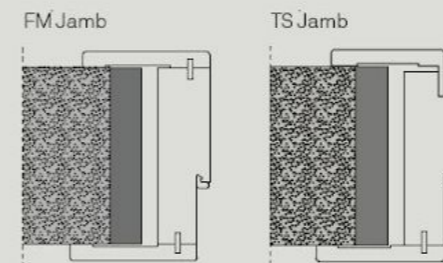

BRICKWALL/ PLASTERBOARD

B-Frame with pull opening toward the outer side is prearranged for the installation on both brickwall or plasterboard.

SINGLE

Width from 23 1/8" to 39 1/4"