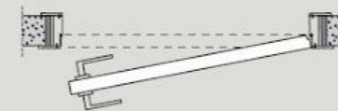

SINGLE

Width from 23 1/8" to 39 1/4"