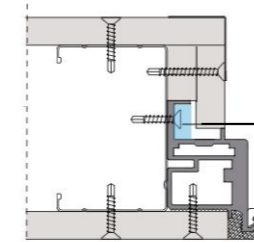

PULL DOOR

PUSH DOOR

SINGLE – push door

Width from 23 1/5" to 39 1/2"

DOUBLE – push door

Width from 47 1/4" to 70 3/4"

External section developed to ease and speed installation

Door Queen is one of the pantographed solutions available in system with frame B-Frame. Ashlars define the division of the swing door traditionally in sections through three different ways adding decor charm to the frame.