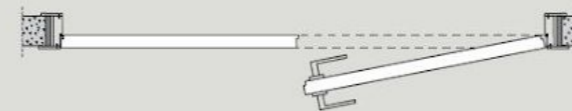

DOUBLE

Width from to 47 1/4" to 70 3/4"