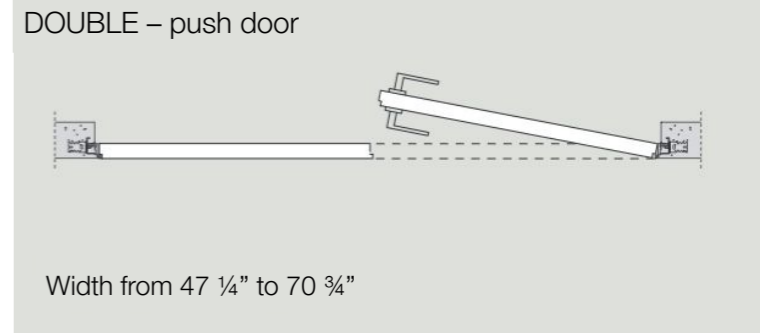

External section developed to ease and speed installation