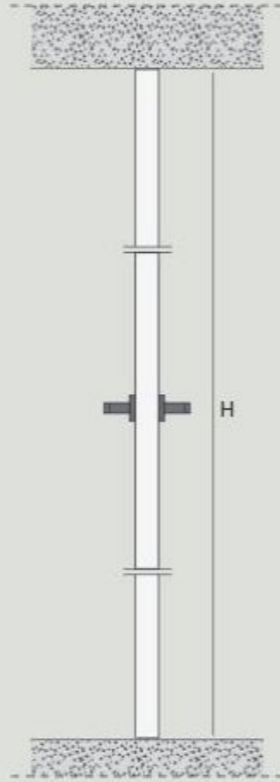

Lines run and cross the smooth door surface, horizontally and vertically, crossing and creating engraved sections in different shapes and deepness. It's a door that leave the mark let space to creativity obviously enhanced in the full-height version.

Each Anta King B-line model is available with the push or pull opening, both toward right or left, in order to maintain the flush to wall concepts and aesthetics.

Decor in this case take strength and expression in the extreme simplicity of a graphic sign like a simple line, here proposed sequentially full-height. In addition to that, the handle style complete an essential and linear design.

B-LINE KING DOOR

KING - 1

KING - 2

KING - 3

FRAME WITH BEAM

FRAME WITHOUT BEAM

From 78 3/4" to 134" high

B-Line can reach the ceiling, with or without beam, in order to have a total linearity between the door panel and ceiling.

Structural frame, flushed with the wall, great dimensional freedom in width and height, even in the solution flush with the ceiling.

REQUEST MORE INFORMATION

SPECIFICATIONS

SINGLE – pull door

Compensation profile supplied as standard
External section developed to ease and speed installation