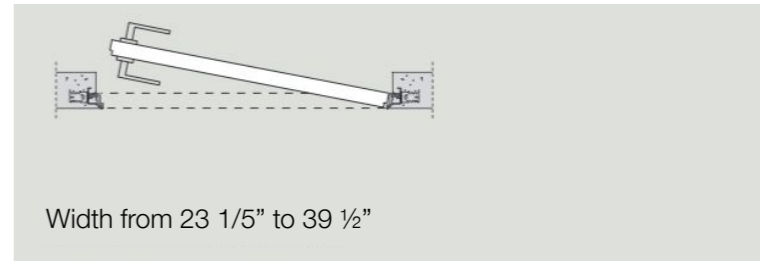

SINGLE – push door

External section developed to ease and speed installation