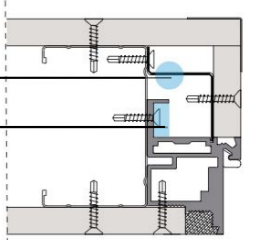

From 78 3/4" to 134" high

B-Line can reach the ceiling, with or without beam, in order to have a total linearity between the door panel and ceiling.

Structural frame, flushed with the wall, great dimensional freedom in width and height, even in the solution flush with the ceiling.

REQUEST MORE INFORMATION

SPECIFICATIONS

Compensation profile supplied as standard
External section developed to ease and speed installation

PUSH DOOR

External section developed to ease and speed installation