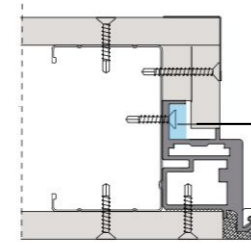

External section developed to ease and speed installation