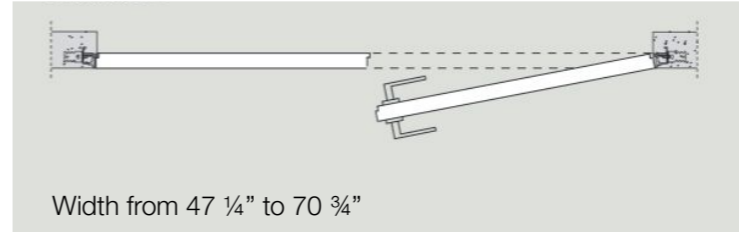

Each Anta King B-line model is available with the push or pull opening, both toward right or left, in order to maintain the flush to wall concepts and aesthetics.

Decor in this case take strength and expression in the extreme simplicity of a graphic sign like a simple line, here proposed sequentially full-height. In addition to that, the handle style complete an essential and linear design.

B-LINE KING DOOR

KING - 1

KING - 2

KING - 3

FRAME WITH BEAM

FRAME WITHOUT BEAM

From 78 3/4" to 134" high

B-Line can reach the ceiling, with or without beam, in order to have a total linearity between the door panel and ceiling.

Structural frame, flushed with the wall, great dimensional freedom in width and height, even in the solution flush with the ceiling.

REQUEST MORE INFORMATION

SPECIFICATIONS

SINGLE – pull door

Compensation profile supplied as standard
External section developed to ease and speed installation