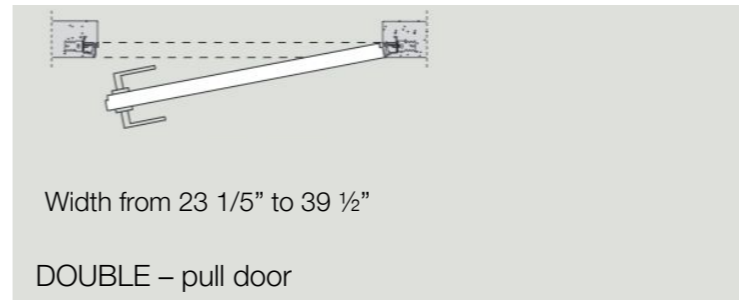

Each Anta King B-line model is available with the push or pull opening, both toward right or left, in order to maintain the flush to wall concepts and aesthetics.

Decor in this case take strength and expression in the extreme simplicity of a graphic sign like a simple line, here proposed sequentially full-height. In addition to that, the handle style complete an essential and linear design.

B-LINE KING DOOR

KING - 1

KING - 2

KING - 3

FRAME WITH BEAM

FRAME WITHOUT BEAM

From 78 3/4" to 134" high

B-Line can reach the ceiling, with or without beam, in order to have a total linearity between the door panel and ceiling.

Structural frame, flushed with the wall, great dimensional freedom in width and height, even in the solution flush with the ceiling.

REQUEST MORE INFORMATION

SPECIFICATIONS

SINGLE – pull door

Compensation profile supplied as standard
External section developed to ease and speed installation