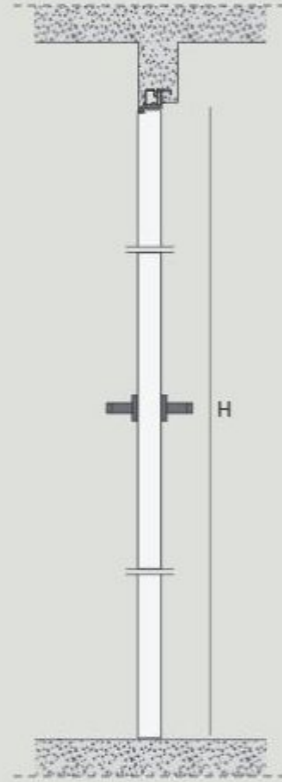

Lines run and cross the smooth door surface, horizontally and vertically, crossing and creating engraved sections in different shapes and deepness. It's a door that leave the mark let space to creativity obviously enhanced in the full-height version.

Each Anta King B-line model is available with the push or pull opening, both toward right or left, in order to maintain the flush to wall concepts and aesthetics.

Decor in this case take strength and expression in the extreme simplicity of a graphic sign like a simple line, here proposed sequentially full-height. In addition to that, the handle style complete an essential and linear design.

B-LINE KING DOOR

KING - 1

KING - 2

KING - 3

FRAME WITH BEAM

FRAME WITHOUT BEAM

From 78 3/4" to 134" high

B-Line can reach the ceiling, with or without beam, in order to have a total linearity between the door panel and ceiling.

Structural frame, flushed with the wall, great dimensional freedom in width and height, even in the solution flush with the ceiling.

REQUEST MORE INFORMATION

SPECIFICATIONS

SINGLE – pull door

Compensation profile supplied as standard
External section developed to ease and speed installation