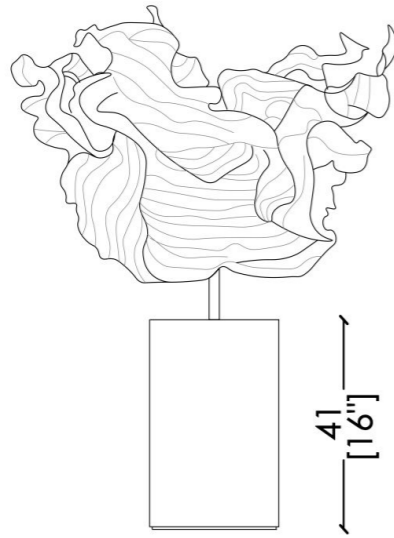

OPTIONS WITH PARCHMENT LAMPSHADE - BANAC FIBER