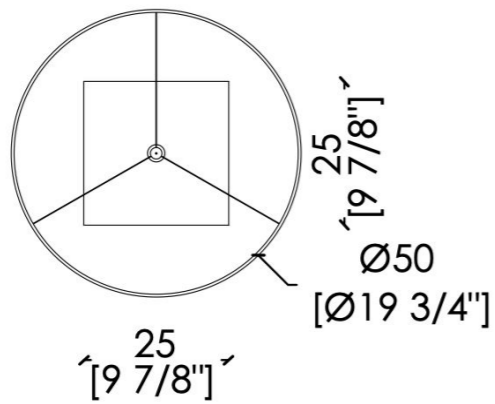

OPTIONS WITH PARCHMENT LAMPSHADE - BANAC FIBER

OPTIONS WITH PARCHMENT LAMPSHADE - NATURAL OR DYED

LIGHTING INCLUDED

Type: LED	Base: E27	Lumen: 400
Wattage: 4W	Temperature: 2200K	Cri: >80
Colour: Warm White	Hz: 50-60 Hz	
Walt IN: 220 -240V *		