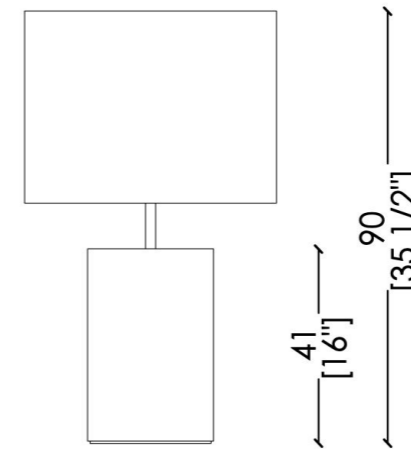

OPTIONS WITH PARCHMENT LAMPSHADE - BANAC FIBER

OPTIONS WITH PARCHMENT LAMPSHADE - NATURAL OR DYED

LIGHTING INCLUDED

Type: LED	Base: E27	Lumen: 400
Wattage: 4W	Temperature: 2200K	Cri: >80
Colour: Warm White	Hz: 50-60 Hz	
Walt IN: 220 -240V *		