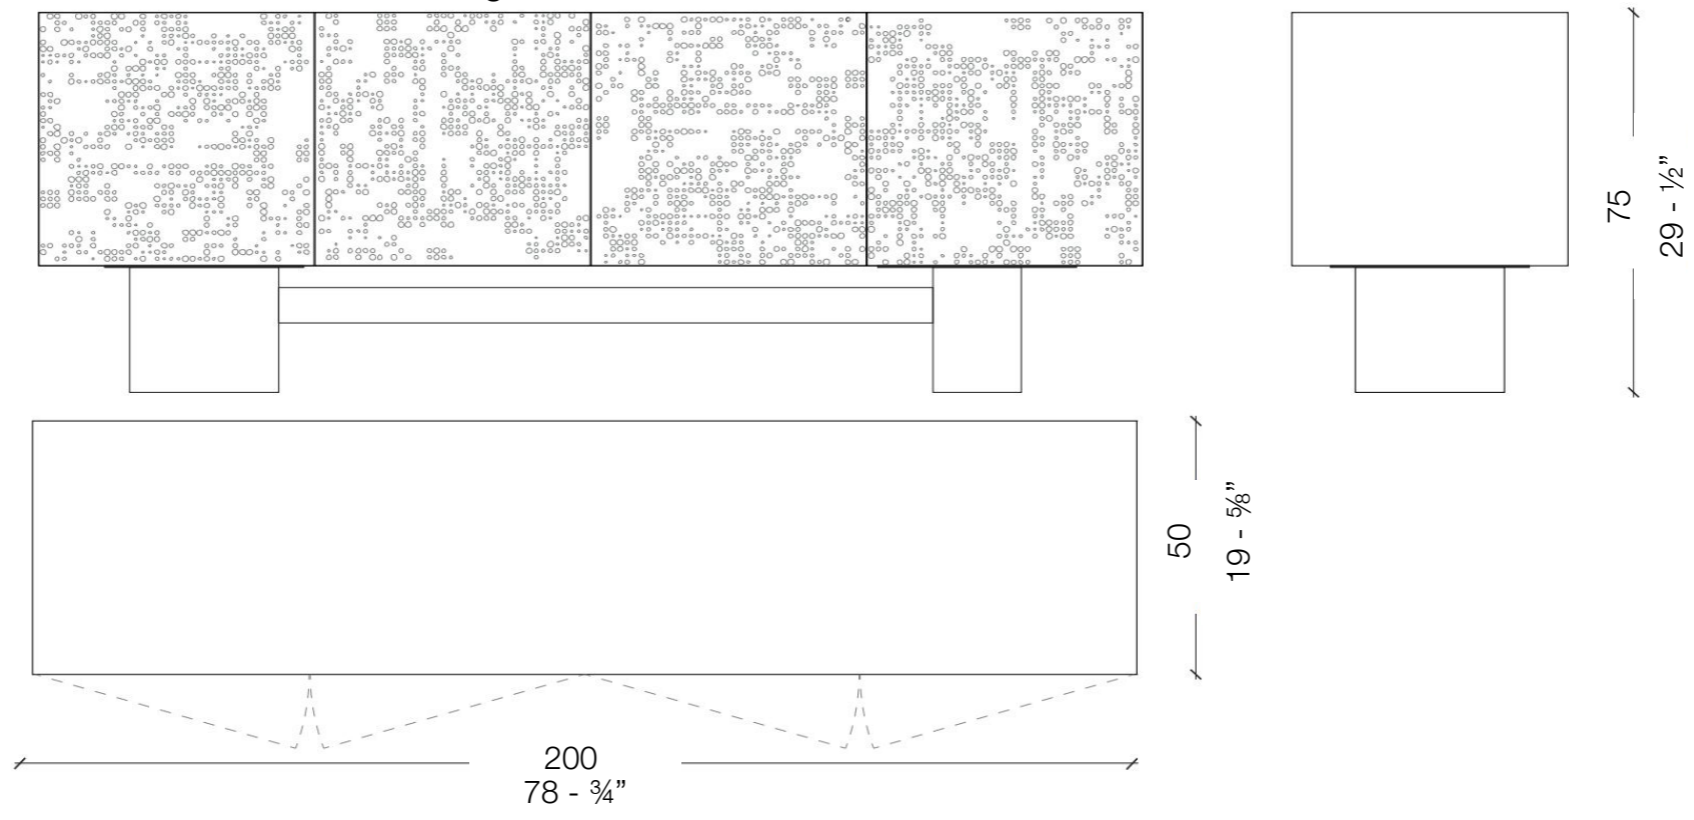

UN 56 - Hanging sideboard with hinged doors