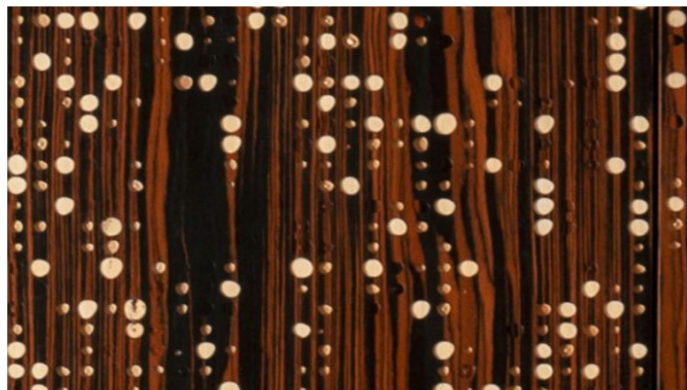

MATERIA

COLLECTION
LUXURY DECOR AND BESPOKE SOLUTIONS

UNLIMITED SIDEBOARD

LAURAMERONI
design . collection

Wooden sideboard with doors decorated with overlapping walnut, ebony and maple veneers carved with Unlimited texture. Ebony top, sides and interior.

UN 53 - Sideboard with flap doors

UN 54 - Hanging sideboard with flap doors

UN 55 - Sideboard with hinged doors

UN 56 - Hanging sideboard with hinged doors

Maple, Walnut and Ebony

Interior, the sides, the top and the legs