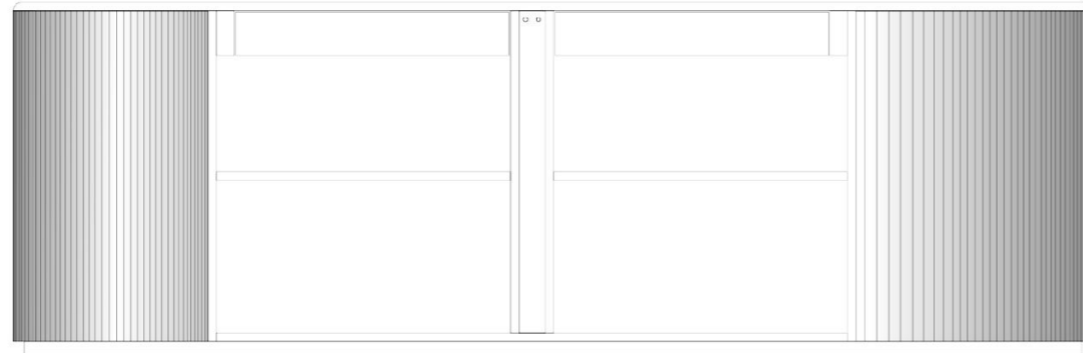

# MATERIA COLLECTION

LUXURY DECOR & BESPOKE SOLUTIONS

INFINITY SIDEBOARD

LAURAMERONI  
design . collection

Sideboard in Lacca 61 lacquered wood, characterized by curved base and hinged doors with a honeycomb geometric design. Equipped with two internal drawers and with shelves.

Part of the Infinity collection, this sideboard re-proposes the design of the console, reinterpreting its use and introducing the two hinged and curved doors.

A functional and at the same time highly aesthetic element, perfect to enhance eclectic and refined environments.

Infinity Sideboard

INFINITY BASE

Lacca 61

Available in all Lacca 61 Colors

LACCA 61 COLORS

Lacca Amaranto

Lacca Bosco

Lacca Bronzo