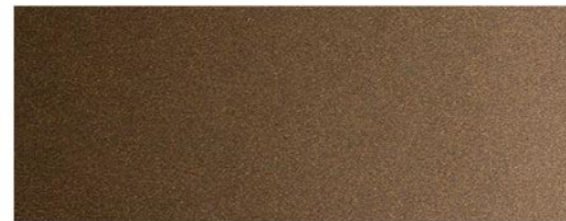

# MATERIA COLLECTION

LUXURY DECOR & BESPOKE SOLUTIONS

INFINITY SIDEBOARD

LAURAMERONI  
design . collection

Sideboard in Lacca 61 lacquered wood, characterized by curved base and hinged doors with a honeycomb geometric design. Equipped with two internal drawers and with shelves.

Infinity Sideboard

INFINITY BASE

Lacca 61

Available in all Lacca 61 Colors

LACCA 61 COLORS

Lacca Amaranto

Lacca Bosco

Lacca Bronzo