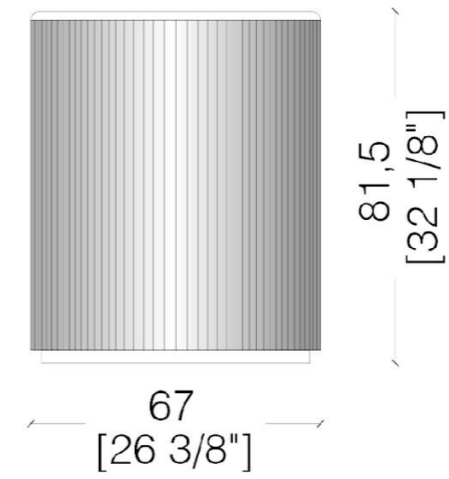

Infinity Sideboard