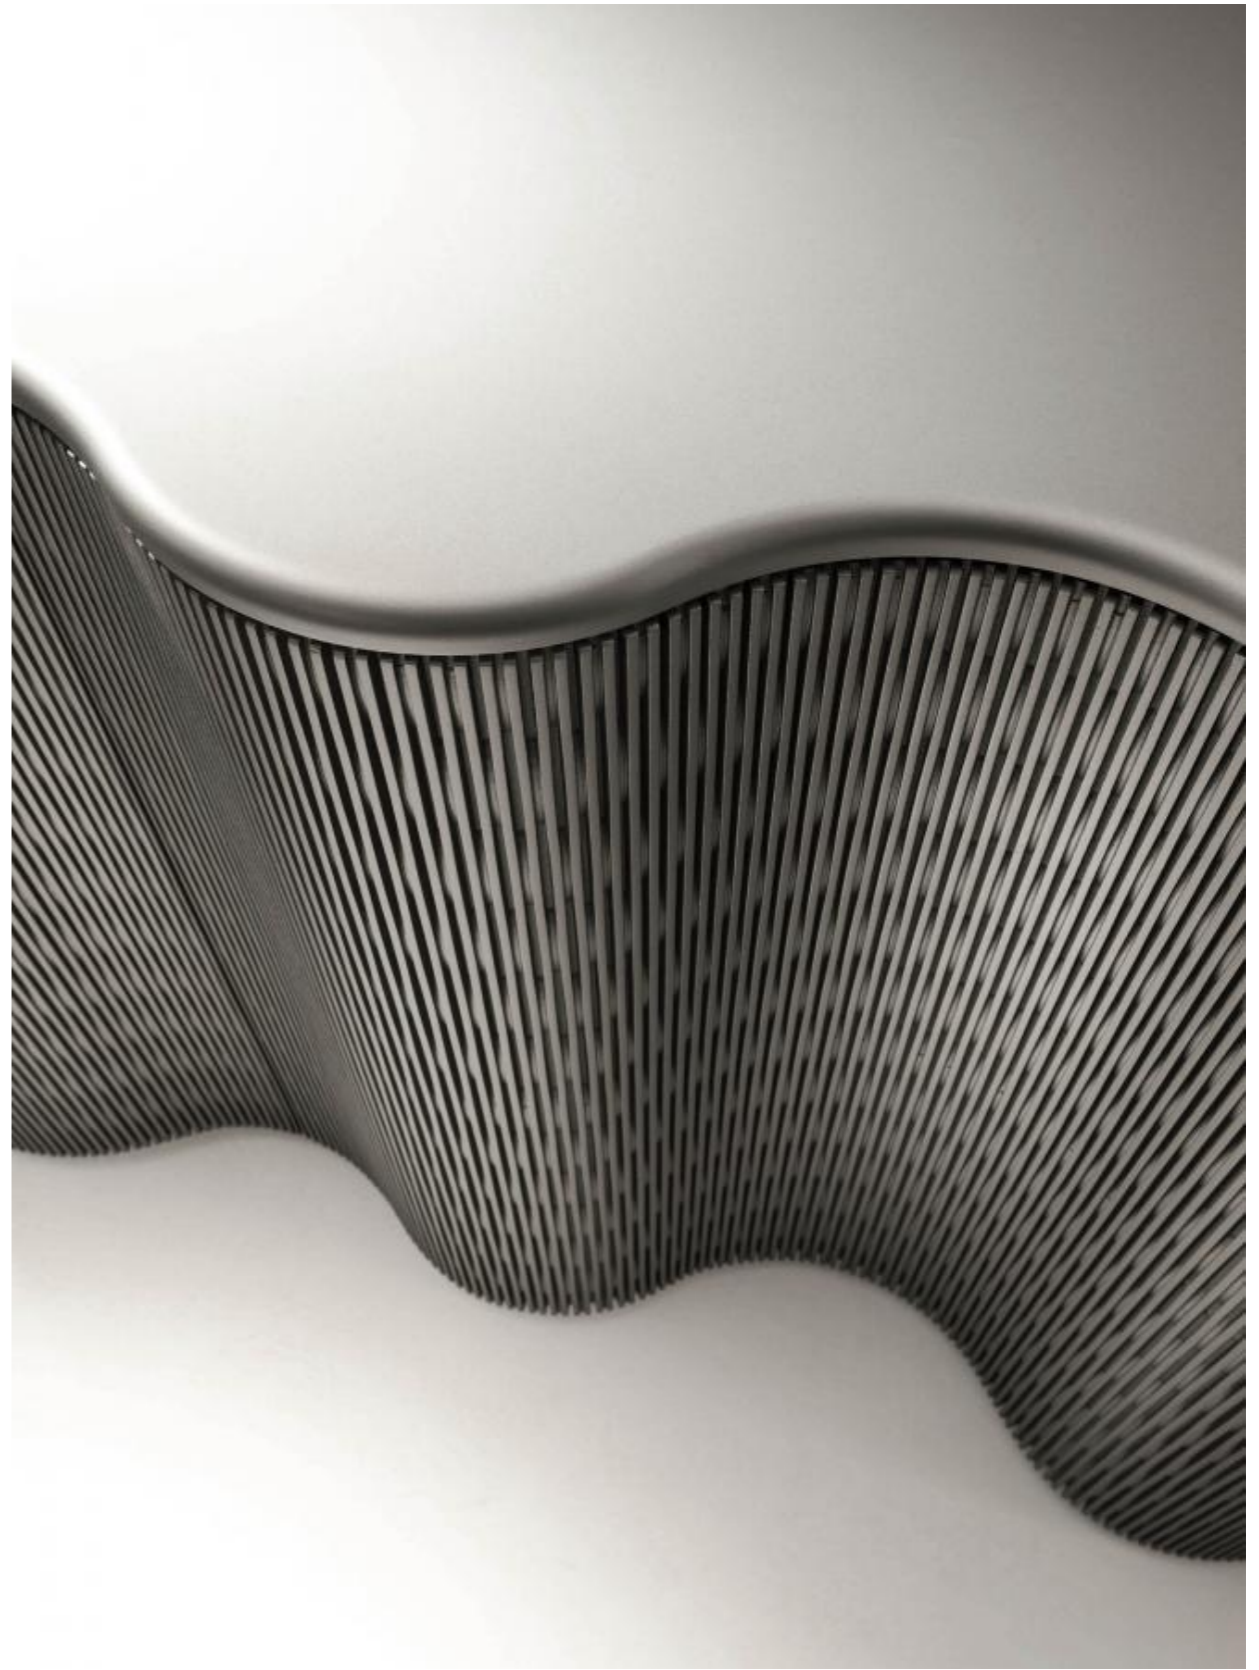

# MATERIA COLLECTION

LUXURY DECOR & BESPOKE SOLUTIONS

INFINITY SIDEBOARD

LAURAMERONI  
design . collection

Sideboard in Lacca 61 lacquered wood, characterized by curved base and hinged doors with a honeycomb geometric design. Equipped with two internal drawers and with shelves.

Part of the Infinity collection, this sideboard re-proposes the design of the console, reinterpreting its use and introducing the two hinged and curved doors.

A functional and at the same time highly aesthetic element, perfect to enhance eclectic and refined environments.

Infinity Sideboard

INFINITY BASE

Lacca 61

Available in all Lacca 61 Colors

LACCA 61 COLORS

Lacca Amaranto

Lacca Bosco

Lacca Bronzo