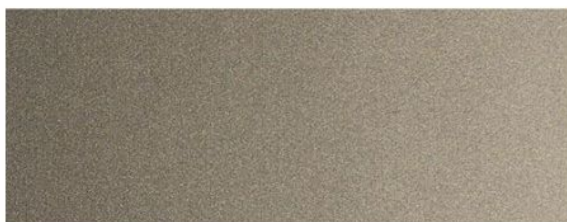

# MATERIA COLLECTION

LUXURY DECOR & BESPOKE SOLUTIONS

INFINITY SIDEBOARD

LAURAMERONI  
design . collection

Sideboard in Lacca 61 lacquered wood, characterized by curved base and hinged doors with a honeycomb geometric design. Equipped with two internal drawers and with shelves.

Infinity Sideboard

INFINITY BASE

Lacca 61

Available in all Lacca 61 Colors

LACCA 61 COLORS

Lacca Amaranto

Lacca Bosco

Lacca Bronzo

Lacca Corallo

Lacca Lampone

Lacca Lavanda

Lacca Malva

Lacca Ocra

Lacca Orange

Lacca Sabbia

[www.materiacollection.com](http://www.materiacollection.com) | [info@materiacollection.com](mailto:info@materiacollection.com)