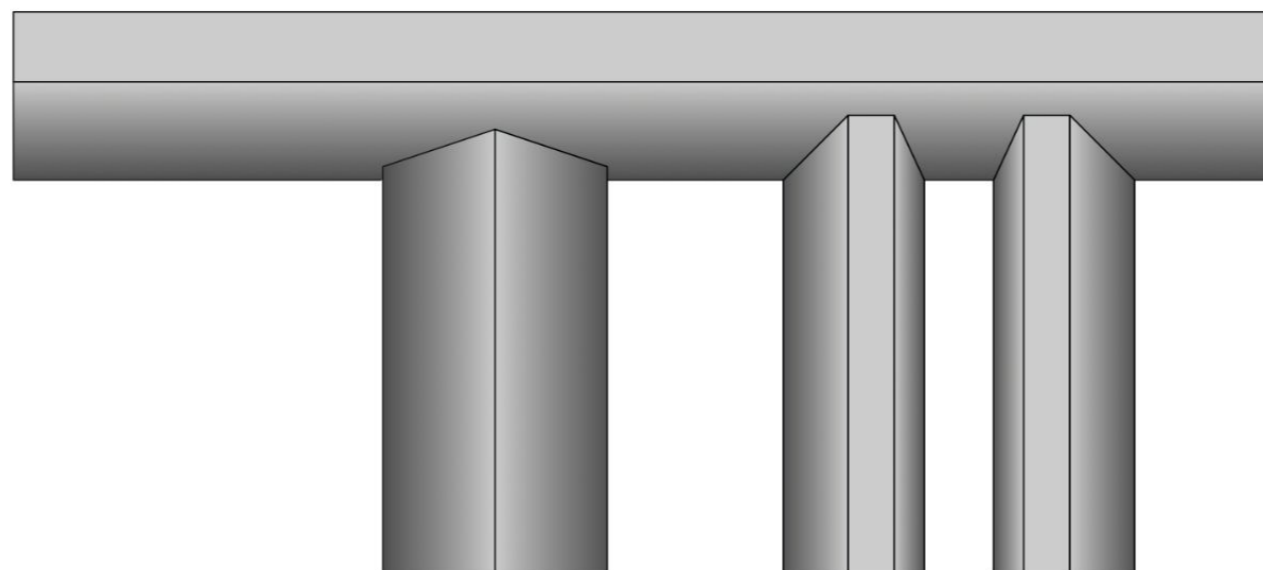

80
[31 1/2"]