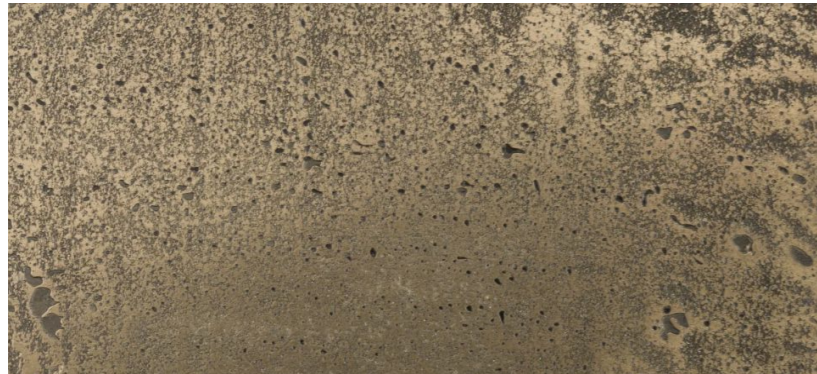

Liquid Metal Tin