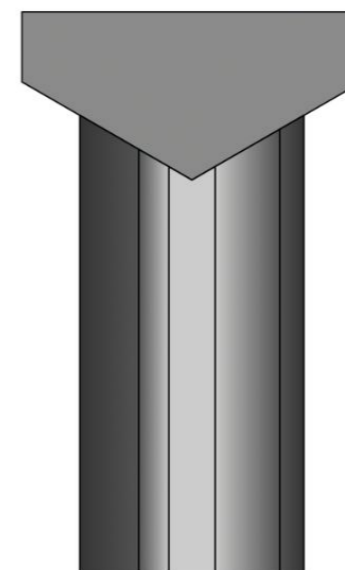

MATERIA

COLLECTION
LUXURY DECOR AND BESPOKE SOLUTIONS

IMPERFETTO CONSOLE

LAURAMERONI
design . collection

Wooden console featuring important and at the same time essential shapes. Available in all the woods in the collection, in matt or glossy lacquered wood and with a Liquid Metal finish.

Part of the Imperfetto collection, this console re-proposes the imposing prismatic base of tables and coffee tables, referring, in its simplicity, to nature, minerals and rock formations.

RS 10 Console

80
[31 1/2"]

48,5
[19 1/8"]

180
[70 7/8"]

EFESTO

Liquid Metal Tin

FINISHES

RAPTOR

Liquid Metal Tin