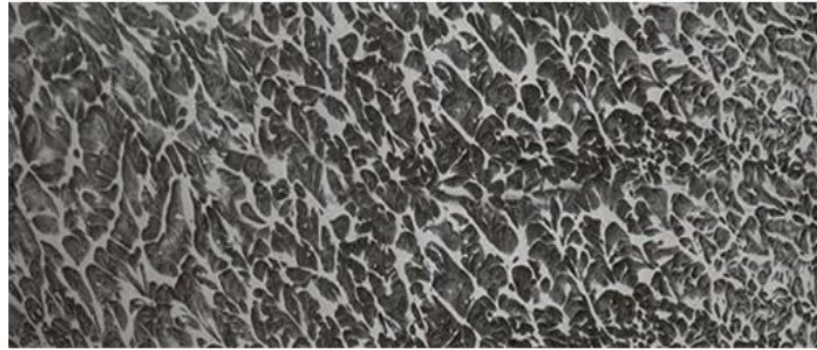

EFESTO

Liquid Metal Tin

FINISHES

RAPTOR