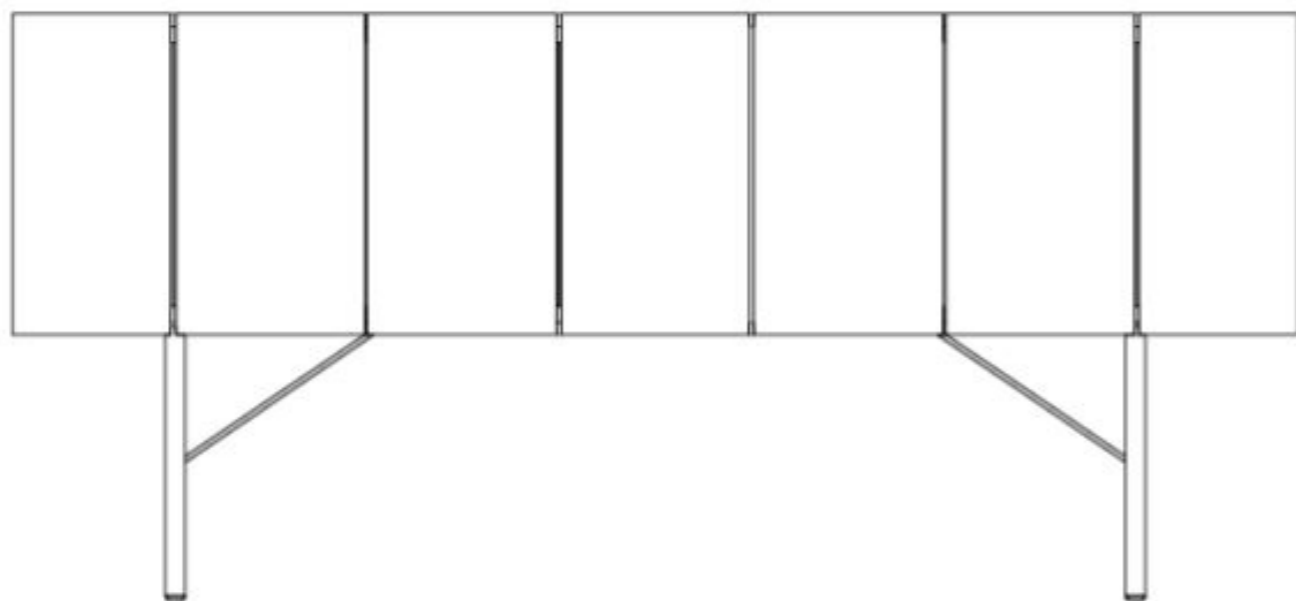

DIMENSIONS

Example of handles from Collectionist collection