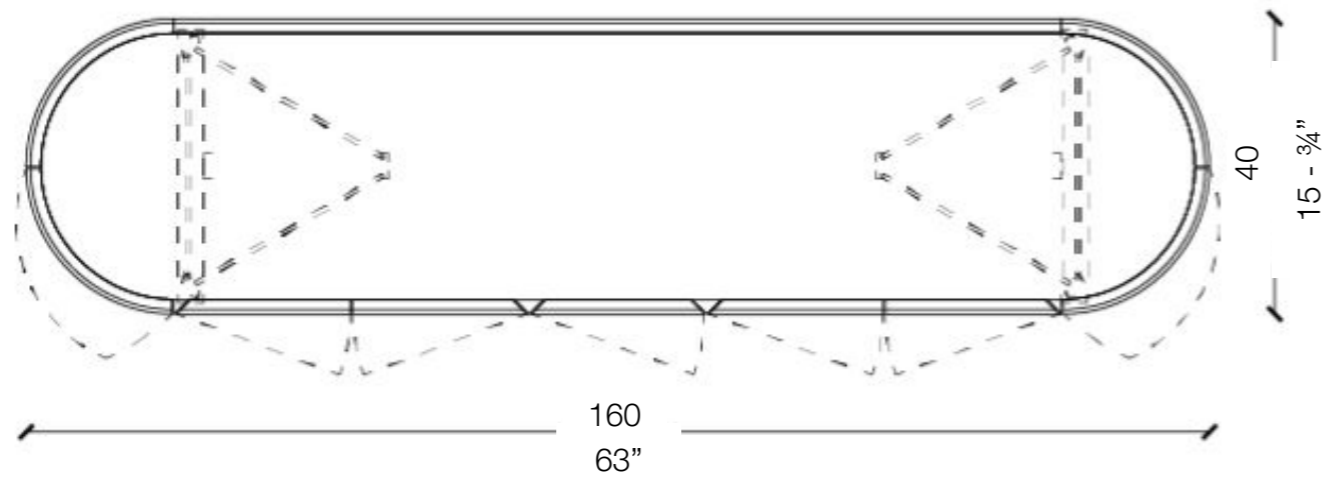

DIMENSIONS

Example of handles from Collectionist collection