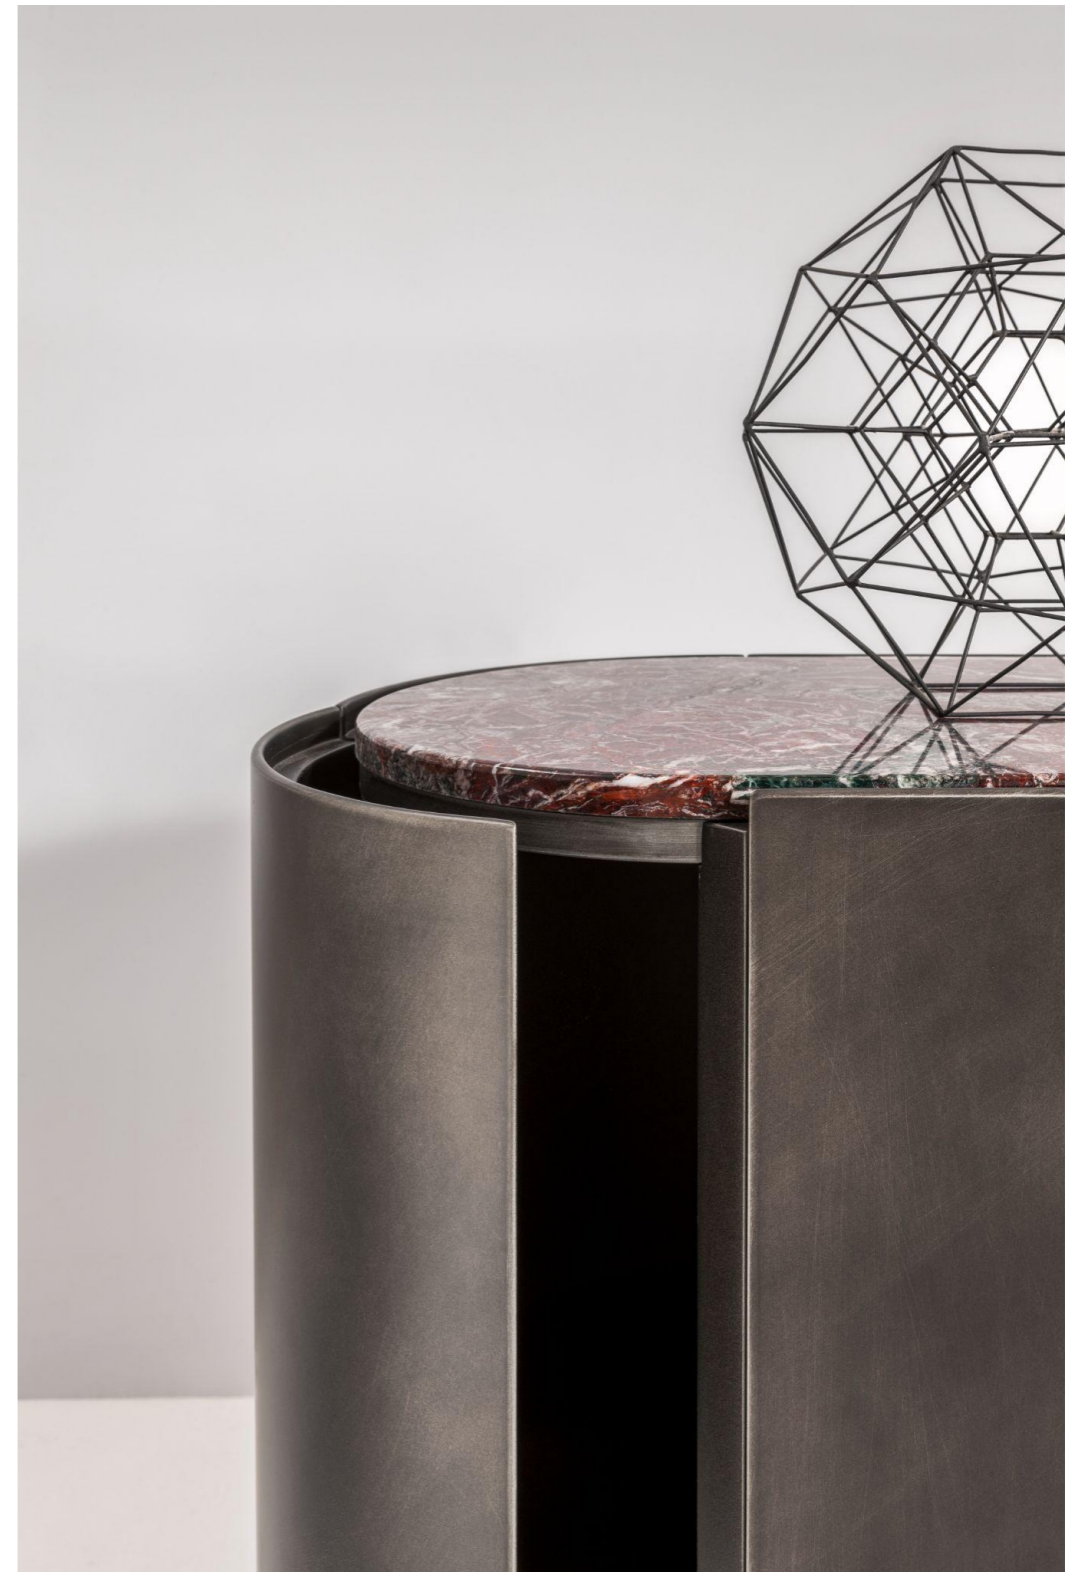

MATERIA

COLLECTION
LUXURY DECOR AND BESPOKE SOLUTIONS

COLLECTIONIST LOUNGE

LAURAMERONI
design . collection

Wooden low cabinet with metal legs, marble top, 7 hinged doors and curved sides. Equipped with internal shelves.

Inspired by the iconic Collectionist unit, this new sideboard proposes its soft and curvilinear design to create a low version, decorated with particular metal legs.

Available with or without Sesel decorative handles in cast bronze.

Dyed Walnut Canaletto

Mahogany

Ebony

“Termocotto” Oak

Rosewood

Wenge

Dyed Woods

Titanium AL1105