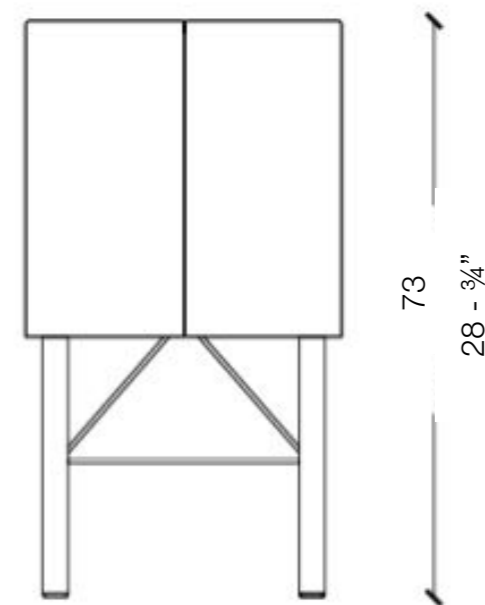

DIMENSIONS

Example of handles from Collectionist collection