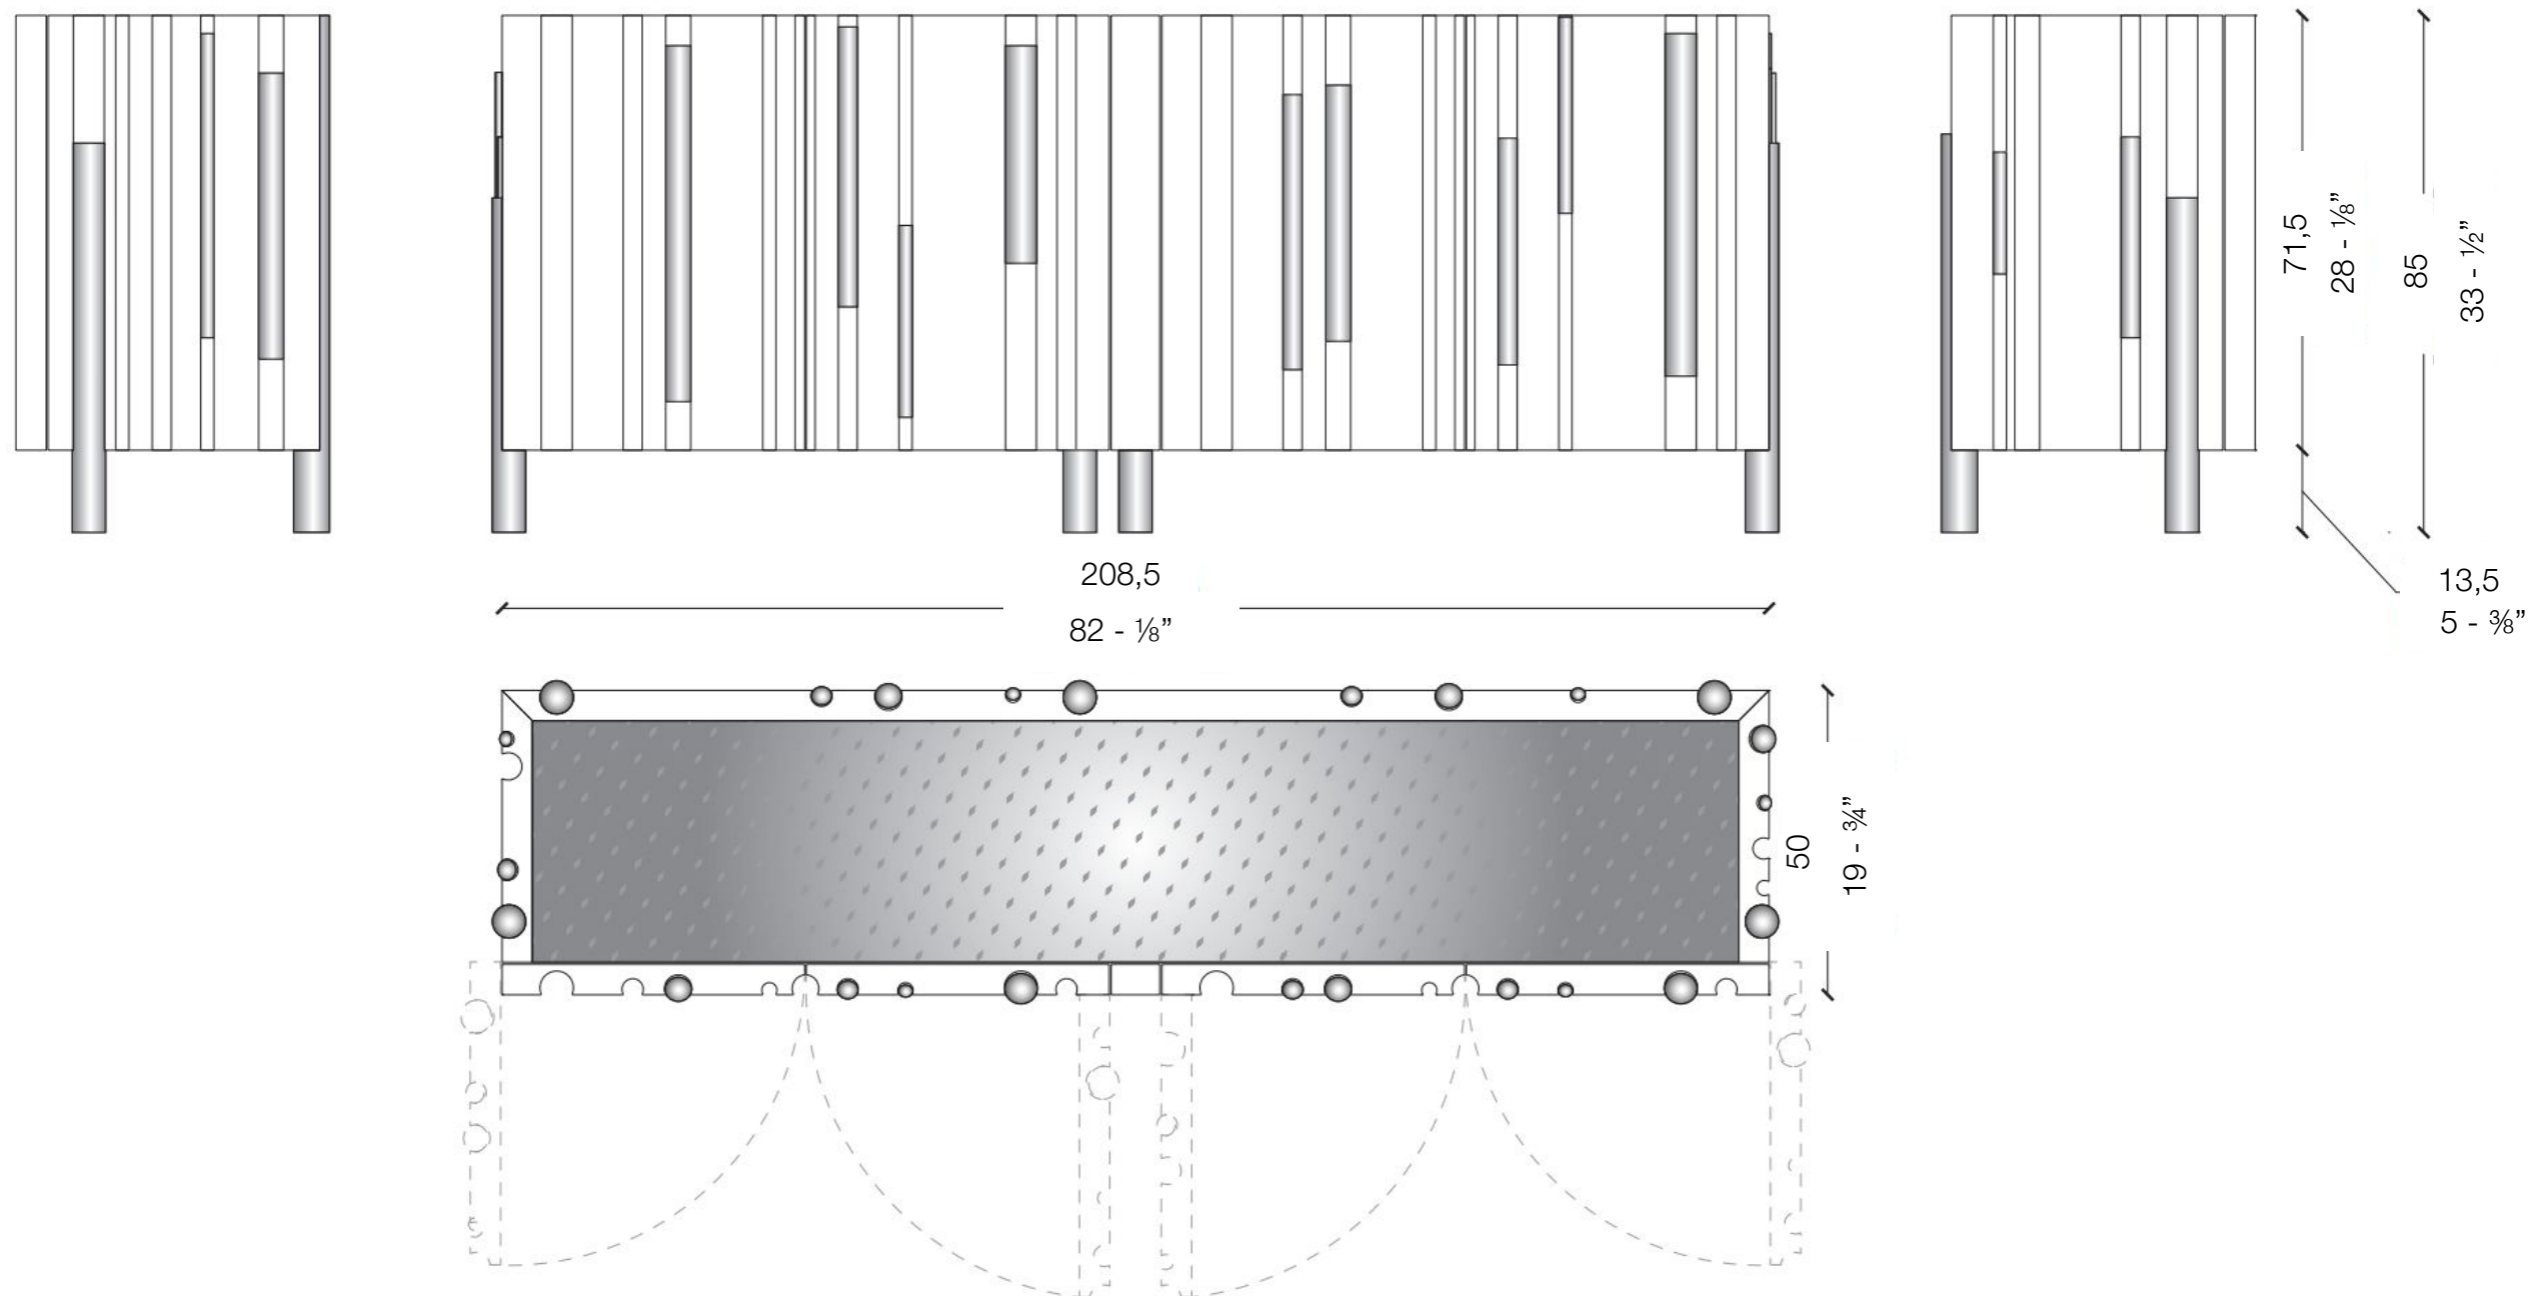

MATERIA

COLLECTION
LUXURY DECOR AND BESPOKE SOLUTIONS

BAMBOO LOUNGE

LAURAMERONI
design . collection

Entirely lacquered sideboard, defined on the four sides by sequences of decorative channels and elliptical bars customizable in size and finish.

Back-painted glass top and elliptical legs inserted into the channels. Available with or without decorative bars.

The Bamboo collection is characterized by a series of channels of different sizes crossing the surface of the panel, and creating a design that is always different and highly personalized.

Bamboo is like a white table allowing every professional to experiment and create their own design with maximum compositional freedom.

BA 20 - Without Bamboo rods

BA 20 - With Bamboo rods

PLAIN WOODS

Maple