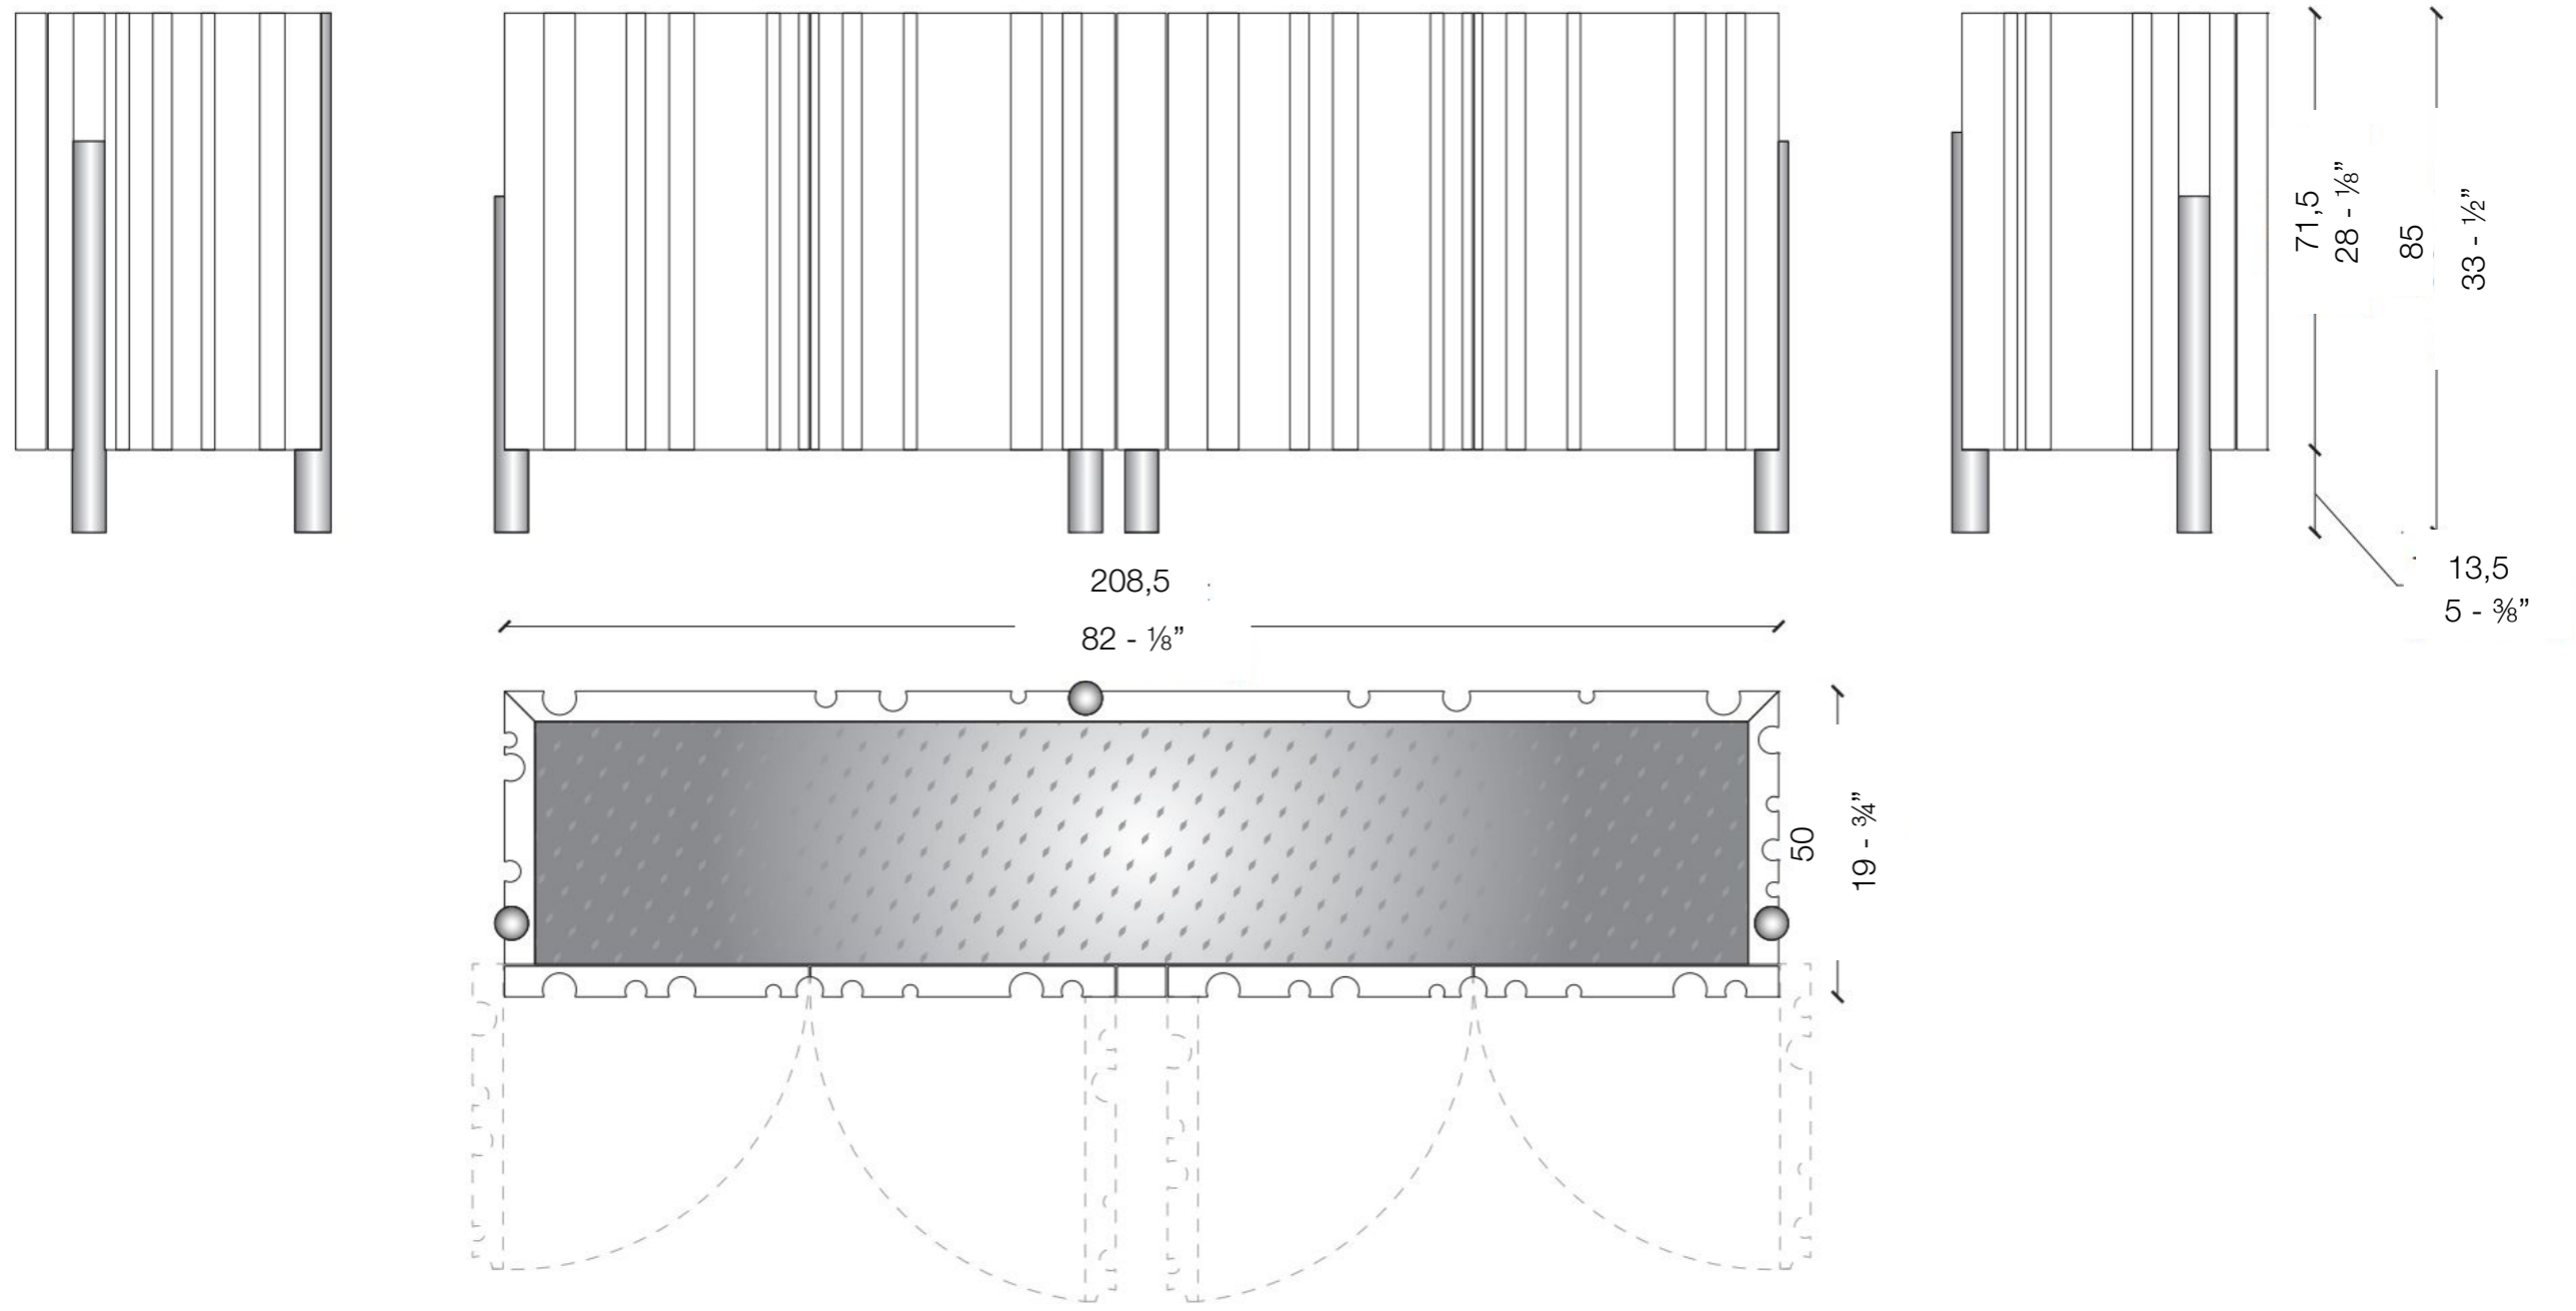

BA 20 - With Bamboo rods