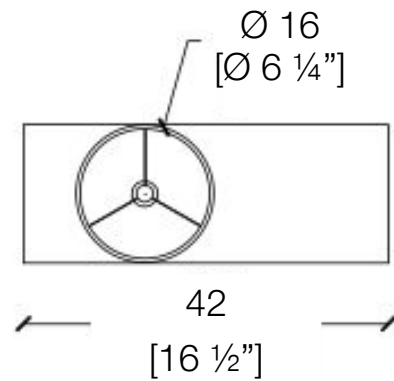

### LIGHTING INCLUDED

Type: LED strip

Wattage: 6W

Colour: Warm White

Walt IN: 220 -240V \*

Base: E27    Bulb: T30    Lumen: 600

Temperature: 2700K    Cri:

Hz: 50-60 Hz