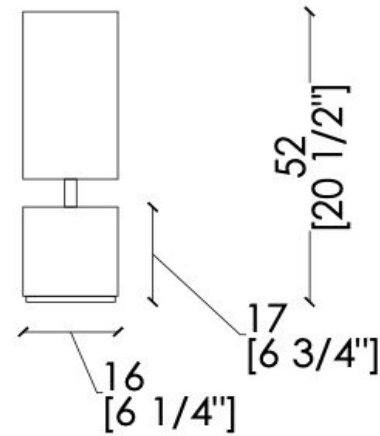

### LIGHTING INCLUDED

Type: LED strip

Wattage: 6W

Colour: Warm White

Walt IN: 220 -240V \*

Base: E27    Bulb: T30    Lumen: 600

Temperature: 2700K    Cri:

Hz: 50-60 Hz