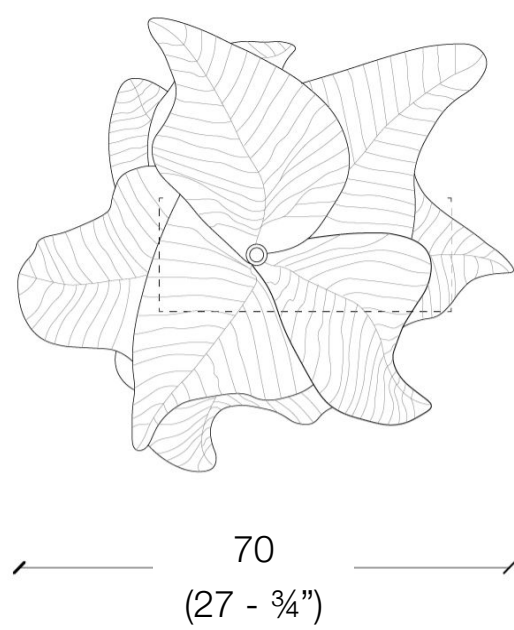

OPTIONS WITH DECORATIVE LAMPSHADE