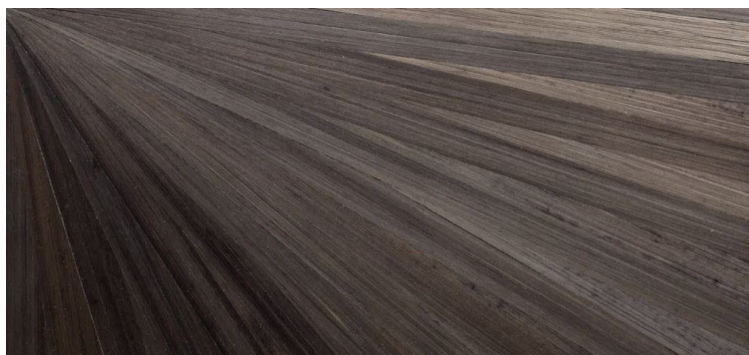

D 60 B2 Elliptical table

BD 60 C Rectangular table

BD 60 C2 Rectangular table

BD 60 D Square table

RYE STRAW

Black Rye-straw Marquetry

Brown Rye-straw Marquetry

DELABRE

Bronze Delabrè

Dark Bronze Delabrè

MARBLES

Brushed Elegant Brown

Note: Finishes for the top and legs

LACQUERING

Glossy Lacquered

Available in all RAL colours

DYED WOODS

Titanium AL1105

Grey AL1106

Sand AL1851

Black AL1853

Aniline Dyed

Available in all Ral Colours

SPECIAL WOODS