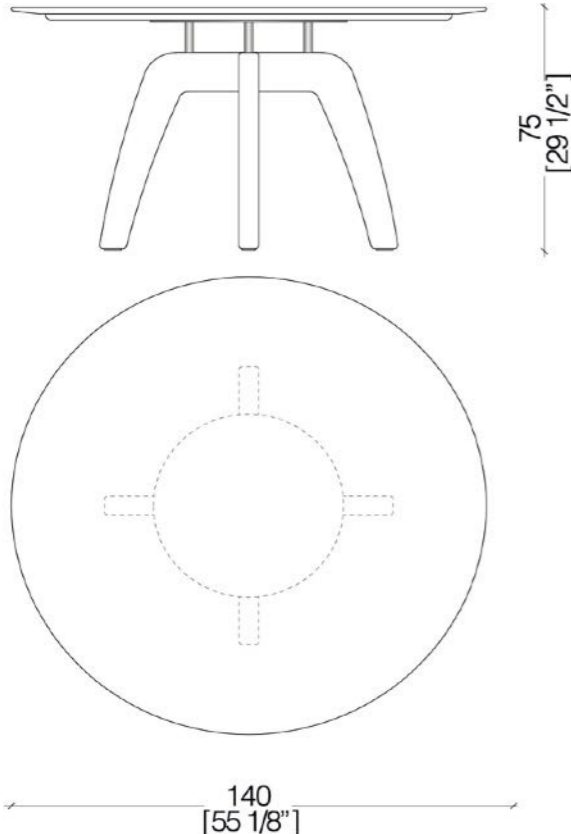

FEEL ROUND TABLE