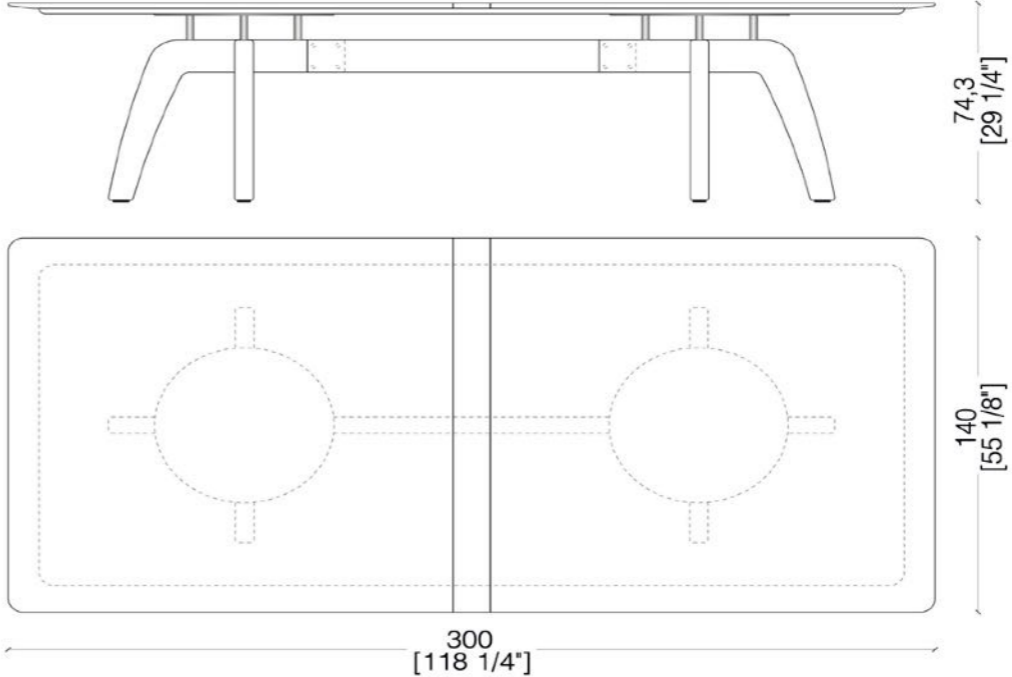

FEEL RECTANGULAR TABLE