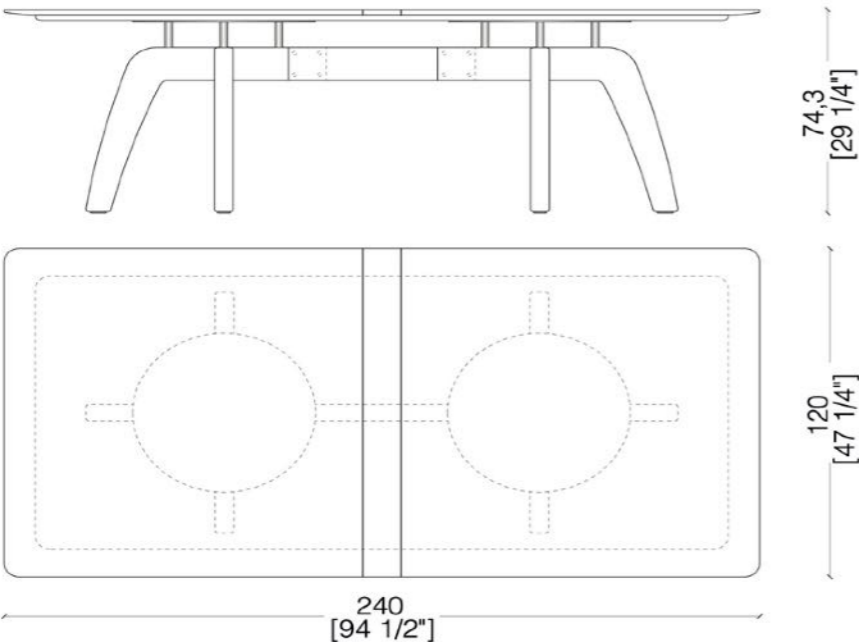

FEEL RECTANGULAR TABLE