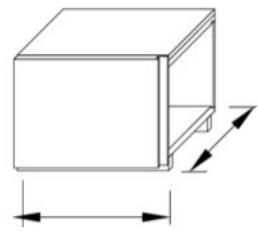

HANDLES FOR TERRE DOORS

Detail of the handle section:

The handle is hollowed out in the door and has the same dimensions as the element

Handle position in the composition:

CABINET MODULES

Bases

Width: 17 3/4" / 23 1/2"

Width: 35 1/2" / 47 1/4"

Width: 41 1/4"

Depth: 17 3/4"

Heights: 13 3/4"
29 1/2"
40"

Hanging Units

Width: 17 3/4" / 23 1/2"

Width: 35 1/2" / 47 1/4"

Width: 41 1/4"

Depth: 17 3/4"

Heights: 39 1/2"
55"
70 3/4"

Columns

Width: 17 3/4" / 23 1/2"

Width: 35 1/2" / 47 1/4"

Width: 41 1/4"

Depth: 17 3/4"

Heights: 56"
71 1/2"
86 1/2"
102 1/2"
118"