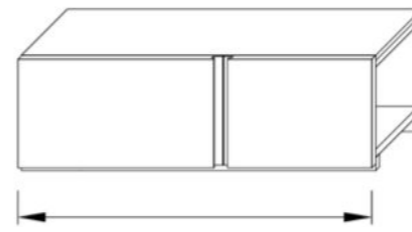

HANDLES FOR TERRE DOORS

Detail of the handle section:

The handle is hollowed out in the door and has the same dimensions as the element

Handle position in the composition:

CABINET MODULES

Bases

Width: 17 3/4" / 23 1/2"

Width: 35 1/2" / 47 1/4"

Width: 41 1/4"

Depth: 17 3/4"

Heights: 13 3/4"
29 1/2"
40"

Hanging Units

Width: 17 3/4" / 23 1/2"

Width: 35 1/2" / 47 1/4"

Width: 41 1/4"

Depth: 17 3/4"

Heights: 39 1/2"
55"
70 3/4"

Columns

Width: 17 3/4" / 23 1/2"

Width: 35 1/2" / 47 1/4"

Width: 41 1/4"

Depth: 17 3/4"

Heights: 56"
71 1/2"
86 1/2"
102 1/2"
118"