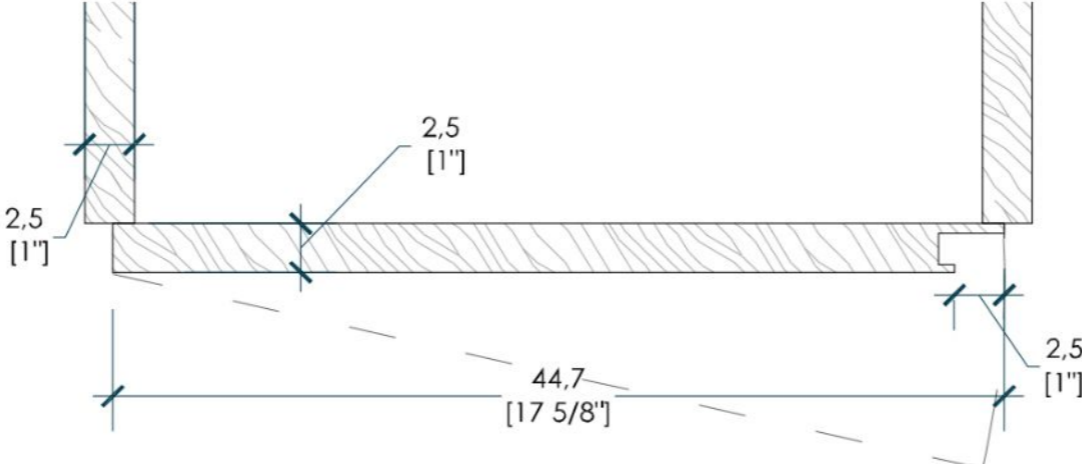

HANDLES FOR TERRE DOORS

Detail of the handle section:

The handle is hollowed out in the door and has the same dimensions as the element

Handle position in the composition:

CABINET MODULES

Bases

Width: 17 3/4" / 23 1/2"