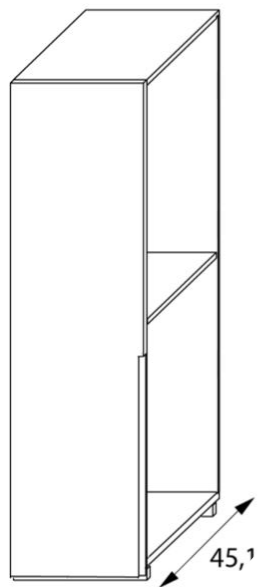

HANDLES FOR TERRE DOORS

Detail of the handle section:

The handle is hollowed out in the door and has the same dimensions as the element

Handle position in the composition:

CABINET MODULES

Bases

Width: 17 3/4" / 23 1/2"

Width: 35 1/2" / 47 1/4"

Width: 41 1/4"

Depth: 17 3/4"

Heights: 13 3/4"
29 1/2"
40"

Hanging Units

Width: 17 3/4" / 23 1/2"

Width: 35 1/2" / 47 1/4"

Width: 41 1/4"

Depth: 17 3/4"

Heights: 39 1/2"
55"
70 3/4"

Columns

Width: 17 3/4" / 23 1/2"

Width: 35 1/2" / 47 1/4"

Width: 41 1/4"

Depth: 17 3/4"

Heights: 56"
71 1/2"
86 1/2"
102 1/2"
118"

Height : 5 3/4"

Height : 7 1/2"

Height : 11"

Depth: 15 3/4"

Widths: 13 3/8"
19 1/4"
31 1/8"
37"
42 7/8"

Niche

LED Bar Fixed in the side panel.
120LED/m - warm light

LED Bar with integrated touch button