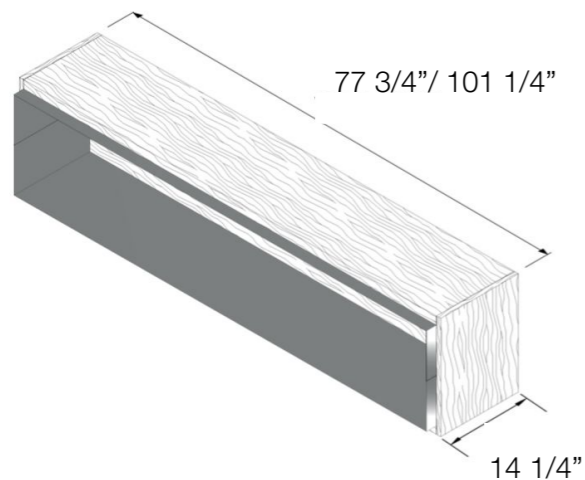

Adjustable Shelf with LED

Acid Etched Crystal Shelf

Smoked Crystal Shelf

Thickness: Wood 1"

Depth: 15 3/4"

Widths: 13 3/8"
19 1/4"
31 1/8"
37"
42 7/8"

Internal Drawers

Height : 3 7/8"

Height : 5 3/4"

Height : 7 1/2"

Height : 11"

Depth: 15 3/4"

Widths: 13 3/8"
19 1/4"
31 1/8"
37"
42 7/8"

Niche

LED Bar Fixed in the side panel.
120LED/m - warm light

LED Bar with integrated touch button