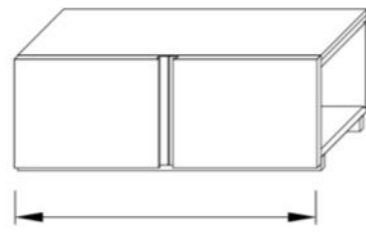

HANDLES FOR TERRE DOORS

Detail of the handle section:

The handle is hollowed out in the door and has the same dimensions as the element

Handle position in the composition:

CABINET MODULES

Bases

Width: 17 3/4" / 23 1/2"

Width: 35 1/2" / 47 1/4"

Width: 41 1/4"

Depth: 17 3/4"

Heights: 13 3/4"
29 1/2"
40"

Hanging Units

Width: 17 3/4" / 23 1/2"

Width: 35 1/2" / 47 1/4"

Width: 41 1/4"

Depth: 17 3/4"

Heights: 39 1/2"
55"
70 3/4"

Columns

Width: 17 3/4" / 23 1/2"

Width: 35 1/2" / 47 1/4"

Width: 41 1/4"

Depth: 17 3/4"

Heights: 56"
71 1/2"
86 1/2"
102 1/2"
118"