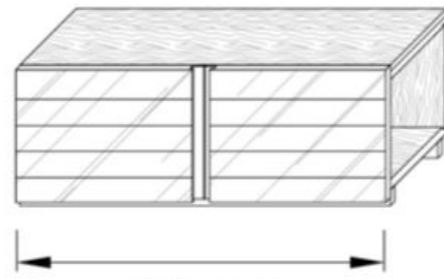

Handle for stars doors

Detail of the handle section:

The handle has the same height as the element

Handle position in the composition:

## Bases

Width: 17 3/4" / 23 1/2"

Width: 35 1/2" / 47 1/4"

Width: 41 1/4"

Depths: 17 3/4"

Heights: 13 3/4"  
29 1/2"  
40"