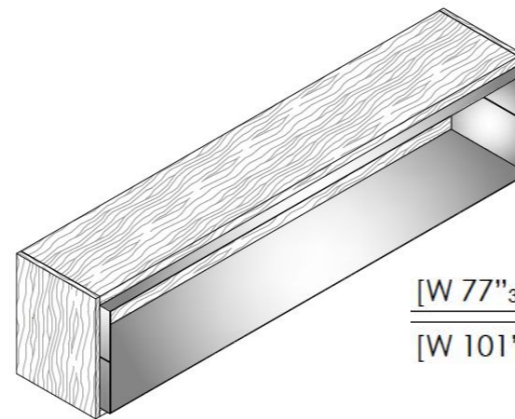

## Doors

Horizontal

Vertical

## Niche

[W 77" 3/4 X H 19" 1/4 X D 14" 3/8]

[W 101" 3/8 X H 19" 1/4 X D 14" 3/8]