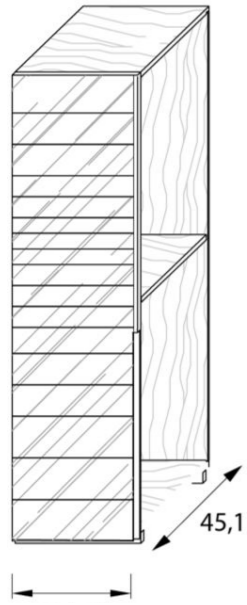

Handle for stars doors

Detail of the handle section:

The handle has the same height as the element

Handle position in the composition:

## Bases

Width: 17 3/4" / 23 1/2"

Width: 35 1/2" / 47 1/4"

Width: 41 1/4"

Depths: 17 3/4"

Heights: 13 3/4"  
29 1/2"  
40"

## Hanging Unit

Width: 17 3/4" / 23.6"

Width: 35 1/2" / 47 1/4"

Width: 41 1/2"

Depths: 17 / 3/4"

Heights: 39 1/2"  
55"  
70 3/4"

## Columns

Width: 17 3/4" / 23.6"

Width: 35 1/2" / 47 1/4"

Width: 41 1/2"

Depths: 17 3/4"

Heights: 56"  
71 1/2"  
86 1/2"  
102 1/2"  
118"