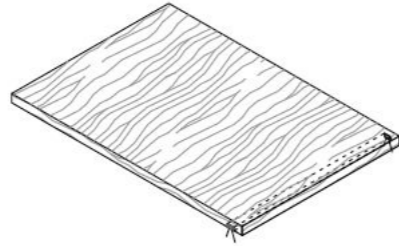

Adjustable Shelf with LED