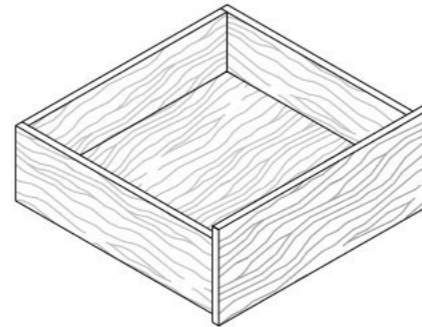

Height : 7 1/2"