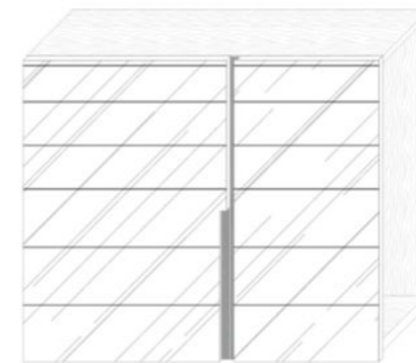

## Bases

Width: 17 3/4" / 23 1/2"

Width: 35 1/2" / 47 1/4"

Width: 41 1/4"

Depths: 17 3/4"

Heights: 13 3/4"  
29 1/2"  
40"

## Hanging Unit

Width: 17 3/4" / 23.6"

Width: 35 1/2" / 47 1/4"

Width: 41 1/2"

Depths: 17 / 3/4"

Heights: 39 1/2"  
55"  
70 3/4"

## Columns

Width: 17 3/4" / 23.6"

Width: 35 1/2" / 47 1/4"

Width: 41 1/2"

Depths: 17 3/4"

Heights: 56"  
71 1/2"  
86 1/2"  
102 1/2"  
118"