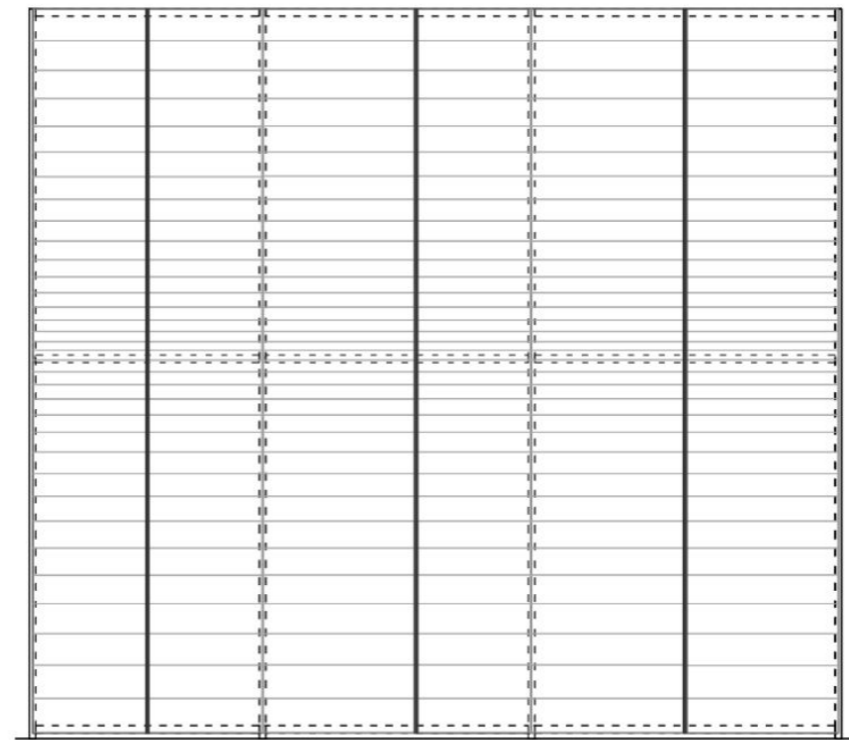

Handle for stars doors

Detail of the handle section:

The handle has the same height as the element

Handle position in the composition:

## Bases

Width: 17 3/4" / 23 1/2"

Width: 35 1/2" / 47 1/4"

Width: 41 1/4"

Depths: 17 3/4"

Heights: 13 3/4"  
29 1/2"  
40"