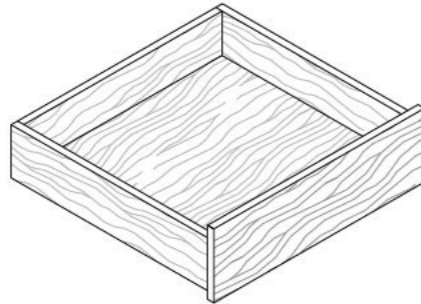

Height : 5 3/4"