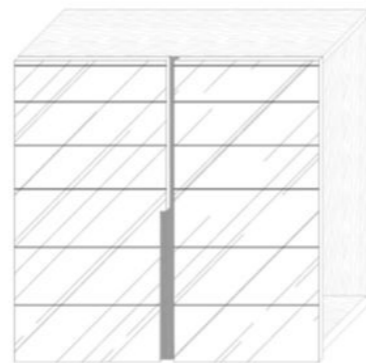

## Bases

Width: 17 3/4" / 23 1/2"

Width: 35 1/2" / 47 1/4"

Width: 41 1/4"

Depths: 17 3/4"

Heights: 13 3/4"  
29 1/2"  
40"

## Hanging Unit

Width: 17 3/4" / 23.6"

Width: 35 1/2" / 47 1/4"

Width: 41 1/2"

Depths: 17 / 3/4"

Heights: 39 1/2"  
55"  
70 3/4"

## Columns

Width: 17 3/4" / 23.6"

Width: 35 1/2" / 47 1/4"

Width: 41 1/2"

Depths: 17 3/4"

Heights: 56"  
71 1/2"  
86 1/2"  
102 1/2"  
118"