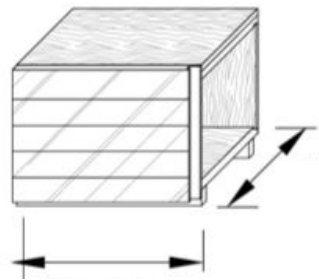

Handle for stars doors

Detail of the handle section:

The handle has the same height as the element

Handle position in the composition:

## Bases

Width: 17 3/4" / 23 1/2"

Width: 35 1/2" / 47 1/4"

Width: 41 1/4"

Depths: 17 3/4"

Heights: 13 3/4"  
29 1/2"  
40"