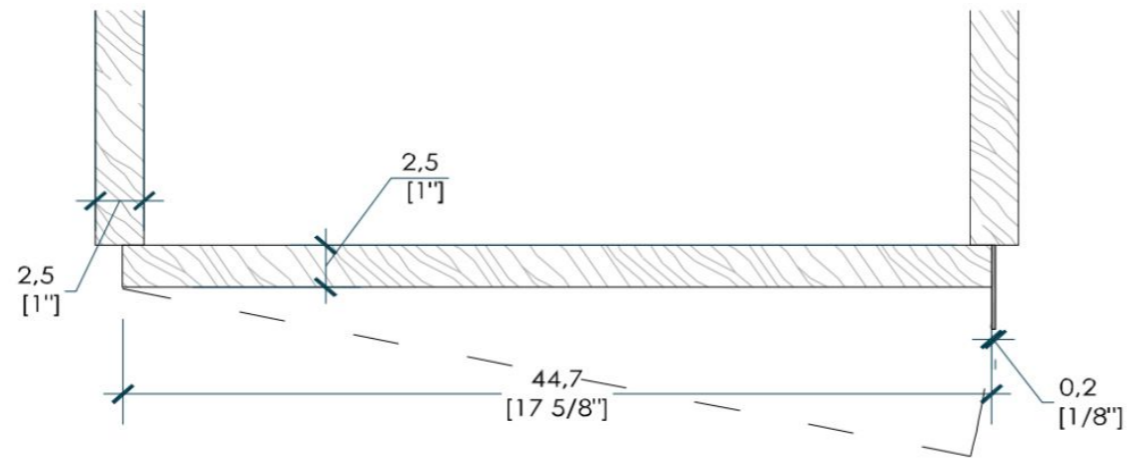

Handle for stars doors

Detail of the handle section:

The handle has the same height as the element

Handle position in the composition:

## Bases

Width: 17 3/4" / 23 1/2"

Width: 35 1/2" / 47 1/4"

Width: 41 1/4"

Depths: 17 3/4"

Heights: 13 3/4"  
29 1/2"  
40"

## Columns

Width: 17 3/4" / 23.6"

Width: 35 1/2" / 47 1/4"

Width: 41 1/2"

Depths: 17 3/4"

Heights: 56"  
71 1/2"  
86 1/2"  
102 1/2"  
118"