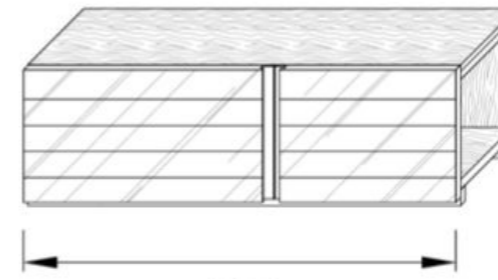

Handle for stars doors

Detail of the handle section:

The handle has the same height as the element

Handle position in the composition:

## Bases

Width: 17 3/4" / 23 1/2"

Width: 35 1/2" / 47 1/4"

Width: 41 1/4"

Depths: 17 3/4"

Heights: 13 3/4"  
29 1/2"  
40"

## Hanging Unit

Width: 17 3/4" / 23.6"

Width: 35 1/2" / 47 1/4"

Width: 41 1/2"

Depths: 17 / 3/4"

Heights: 39 1/2"  
55"  
70 3/4"