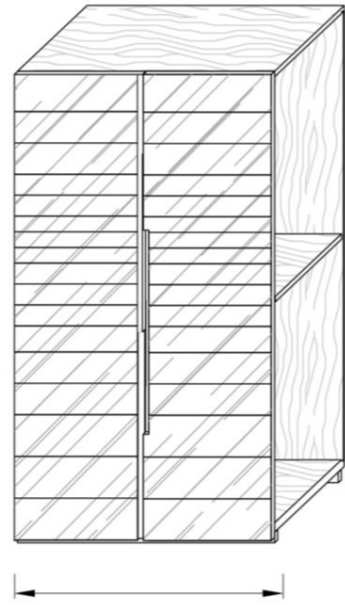

## Bases

Width: 17 3/4" / 23 1/2"

Width: 35 1/2" / 47 1/4"

Width: 41 1/4"

Depths: 17 3/4"

Heights: 13 3/4"  
29 1/2"  
40"

## Hanging Unit

Width: 17 3/4" / 23.6"

Width: 35 1/2" / 47 1/4"

Width: 41 1/2"

Depths: 17 / 3/4"

Heights: 39 1/2"  
55"  
70 3/4"

# CABINET MODULES

## Columns

Width: 17 3/4" / 23.6"

Width: 35 1/2" / 47 1/4"

Width: 41 1/2"

Depths: 17 3/4"

Heights: 56"  
71 1/2"  
86 1/2"  
102 1/2"  
118"