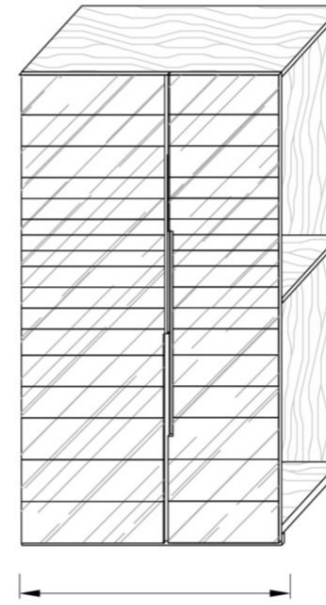

## Bases

Width: 17 3/4" / 23 1/2"

Width: 35 1/2" / 47 1/4"

Width: 41 1/4"

Depths: 17 3/4"

Heights: 13 3/4"  
29 1/2"  
40"

## Hanging Unit

Width: 17 3/4" / 23.6"

Width: 35 1/2" / 47 1/4"

Width: 41 1/2"

Depths: 17 / 3/4"

Heights: 39 1/2"  
55"  
70 3/4"

# CABINET MODULES

## Columns

Width: 17 3/4" / 23.6"

Width: 35 1/2" / 47 1/4"

Width: 41 1/2"

Depths: 17 3/4"

Heights: 56"  
71 1/2"  
86 1/2"  
102 1/2"  
118"