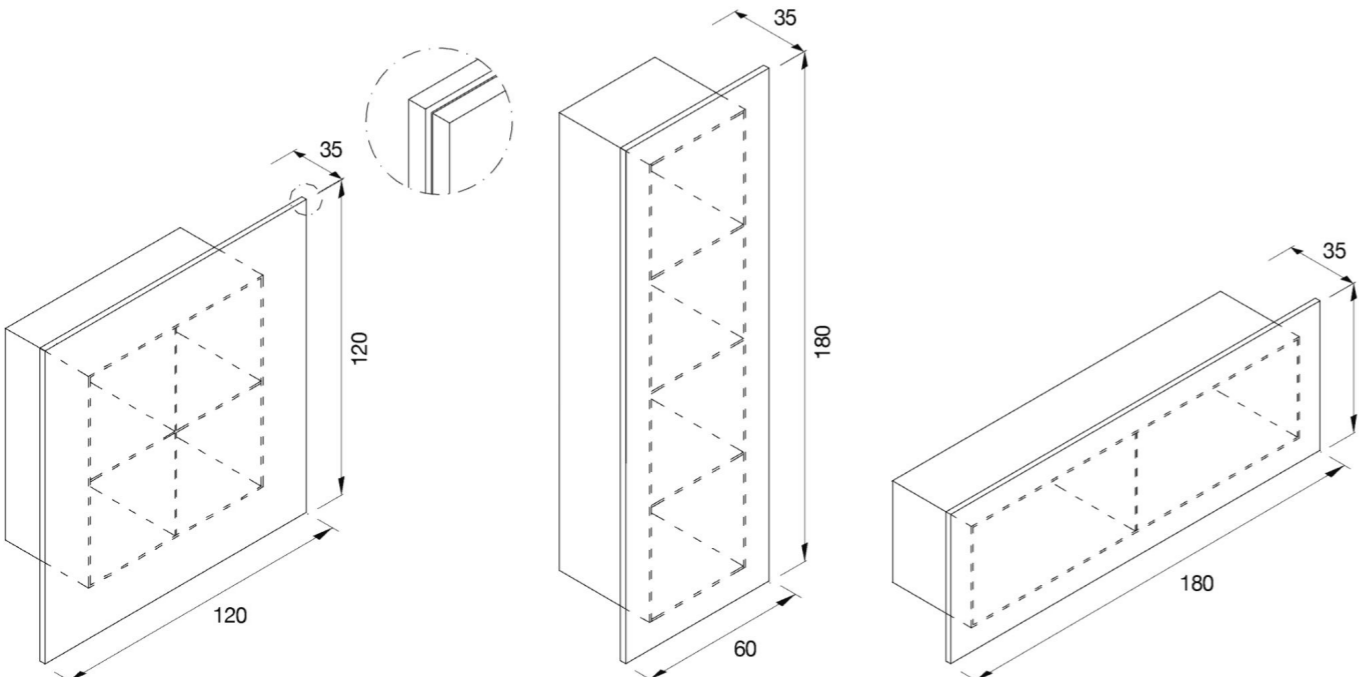

MEASUREMENTS IN INCHES:

MAX WIDTH: 49"

MAX HEIGHT: 129" (lacquered or fabric)

MAX HEIGHT: 118" (wood)

WALL PANELS SIDE OPENING

WALL SIDE OPENING

SHELVES OPTIONS

PLAIN WOOD

LACQUERED

LACQUERED METAL

METAL

*measurements in cm

MEASUREMENTS IN INCHES:
DEPTH: 13.78"
WIDE: 118"

DEPTH: 13.78"
WIDE: 47.24"
HEIGHT: 1/8"

HANGING UNITS

MEASUREMENTS IN INCHES:
DEPTH: 13.78"
WIDE: 47.24"
HEIGHT: 47.24"

DEPTH: 13.78"
WIDE: 23.62"
HEIGHT: 70.8"

DEPTH: 13.78"
WIDE: 70.8"
HEIGHT: 23.62"

*measurements in cm

TAILOR MADE WALL PANELS

MATTE LACQUERED

PLAIN WOOD

FABRIC

MEASUREMENTS IN INCHES:
WIDE: 49.2"
HEIGHT: 129.9"

WIDE: 49.2"
HEIGHT: 118"

WIDE: 49.2"
HEIGHT: 129.9"

*measurements in cm

PLAIN WOODS

Maple

Oak

Teak

Zebrano