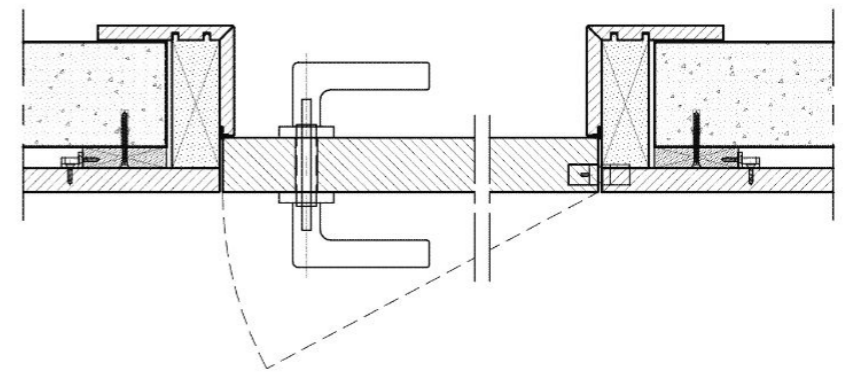

MEASUREMENTS IN INCHES:

MAX WIDTH: 49"

MAX HEIGHT: 129" (lacquered or fabric)

MAX HEIGHT: 118" (wood)

WALL PANELS SIDE OPENING

WALL SIDE OPENING

SHELVES OPTIONS

PLAIN WOOD

LACQUERED

LACQUERED METAL

METAL

*measurements in cm

MEASUREMENTS IN INCHES:
DEPTH: 13.78"
WIDE: 118"

DEPTH: 13.78"
WIDE: 47.24"
HEIGHT: 1/8"

HANGING UNITS

MEASUREMENTS IN INCHES:
DEPTH: 13.78"
WIDE: 47.24"
HEIGHT: 47.24"