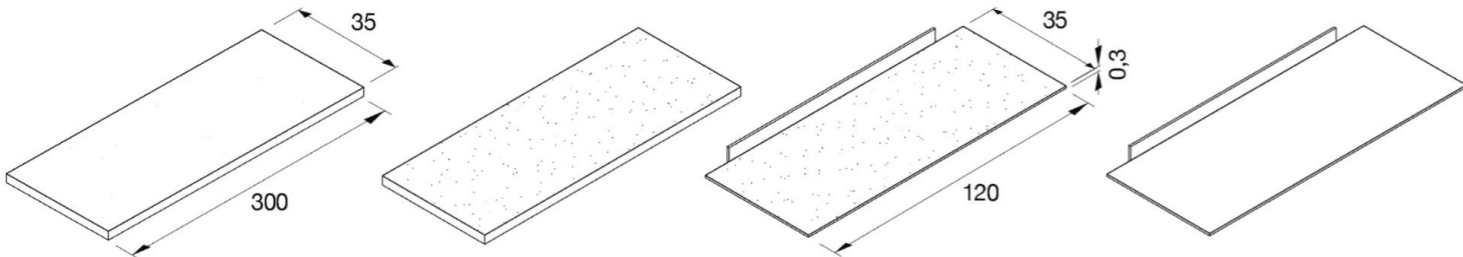

In detail, metal shelves in iron finish.

Now also available integrated with the day or night wardrobe systems of the same collection.

MATERIA COLLECTION
LUXURY DECOR & BESPOKE SOLUTIONS

WALL PANELS SYSTEM WITH HINGED DOORS AND ACCESSORIES

MEASUREMENTS IN INCHES:

MAX WIDTH: 49"

MAX HEIGHT: 129" (lacquered or fabric)

MAX HEIGHT: 118" (wood)

WALL PANELS SIDE OPENING

WALL SIDE OPENING

SHELVES OPTIONS

PLAIN WOOD

LACQUERED

LACQUERED METAL

METAL

*measurements in cm

MEASUREMENTS IN INCHES:
DEPTH: 13.78"
WIDE: 118"

DEPTH: 13.78"
WIDE: 47.24"
HEIGHT: 1/8"

HANGING UNITS

MEASUREMENTS IN INCHES:
DEPTH: 13.78"
WIDE: 47.24"
HEIGHT: 47.24"