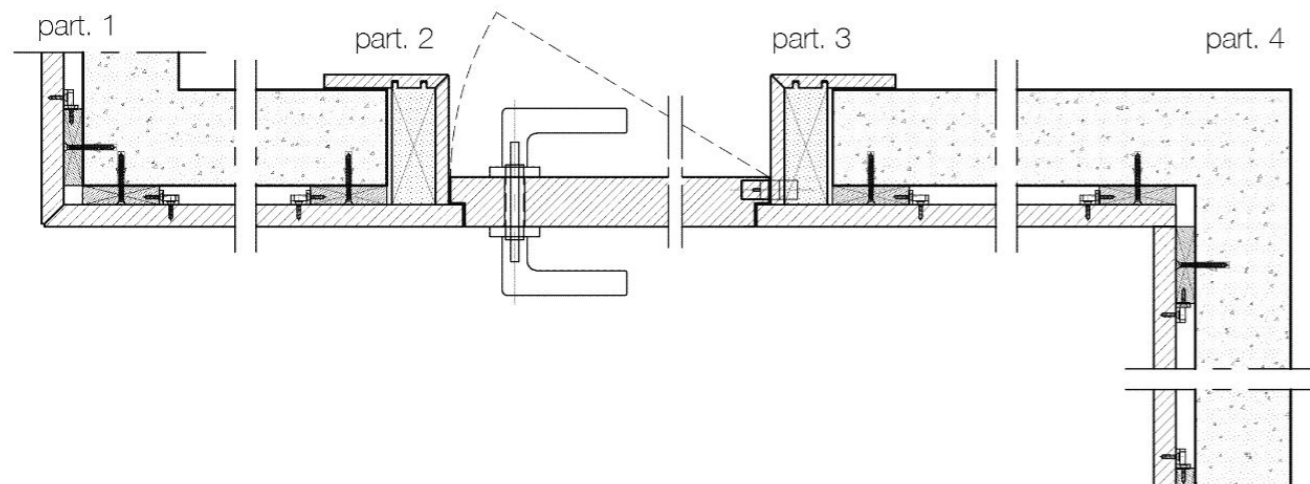

MEASUREMENTS IN INCHES:

MAX WIDTH: 49"

MAX HEIGHT: 129" (lacquered or fabric)

MAX HEIGHT: 118" (wood)

WALL PANELS SIDE OPENING

WALL SIDE OPENING

SHELVES OPTIONS

PLAIN WOOD

LACQUERED

LACQUERED METAL

METAL

*measurements in cm

MEASUREMENTS IN INCHES:
DEPTH: 13.78"
WIDE: 118"

DEPTH: 13.78"
WIDE: 47.24"
HEIGHT: 1/8"

HANGING UNITS

MEASUREMENTS IN INCHES:
DEPTH: 13.78"
WIDE: 47.24"
HEIGHT: 47.24"