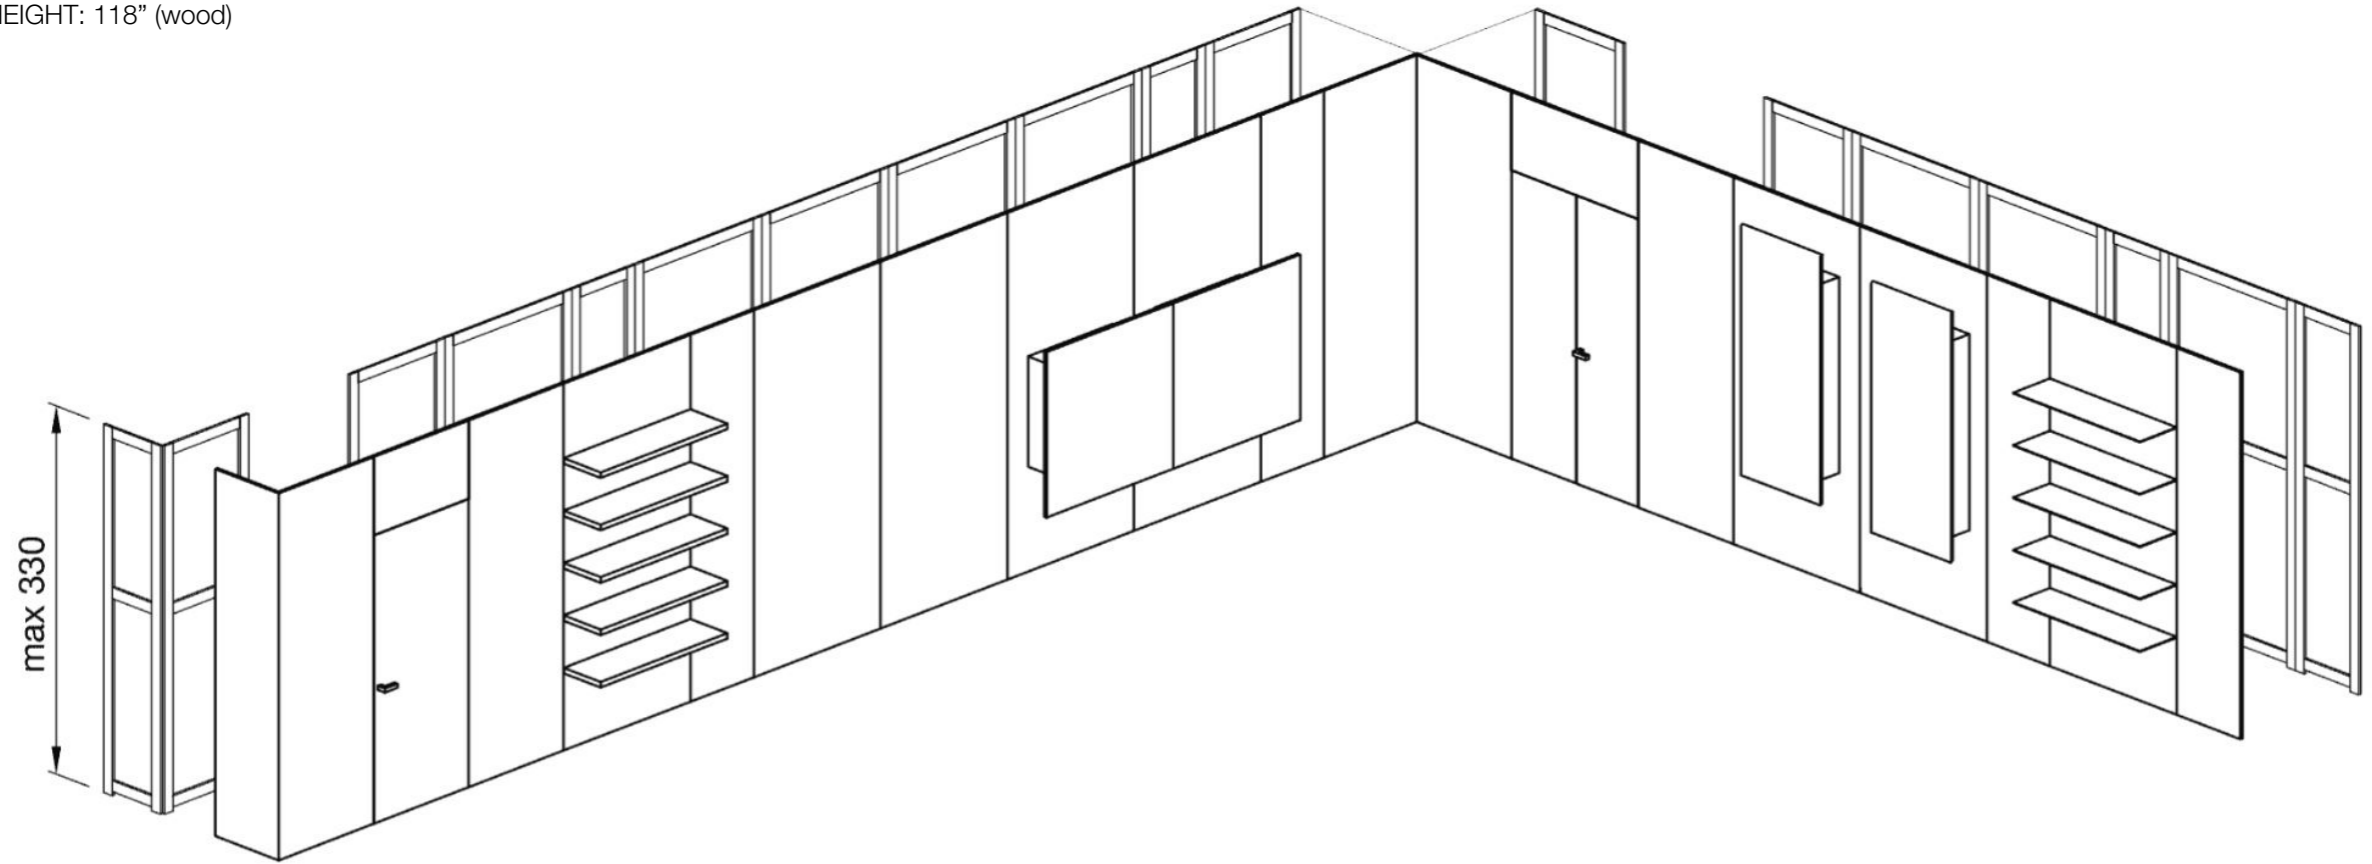

In detail, metal shelves in iron finish.

Now also available integrated with the day or night wardrobe systems of the same collection.

MATERIA COLLECTION
LUXURY DECOR & BESPOKE SOLUTIONS

WALL PANELS SYSTEM WITH HINGED DOORS AND ACCESSORIES

MEASUREMENTS IN INCHES:

MAX WIDTH: 49"

MAX HEIGHT: 129" (lacquered or fabric)

MAX HEIGHT: 118" (wood)

WALL PANELS SIDE OPENING

WALL SIDE OPENING

SHELVES OPTIONS

PLAIN WOOD

LACQUERED

LACQUERED METAL

METAL

*measurements in cm

MEASUREMENTS IN INCHES:
DEPTH: 13.78"
WIDE: 118"

DEPTH: 13.78"
WIDE: 47.24"
HEIGHT: 1/8"

HANGING UNITS

MEASUREMENTS IN INCHES:
DEPTH: 13.78"
WIDE: 47.24"
HEIGHT: 47.24"