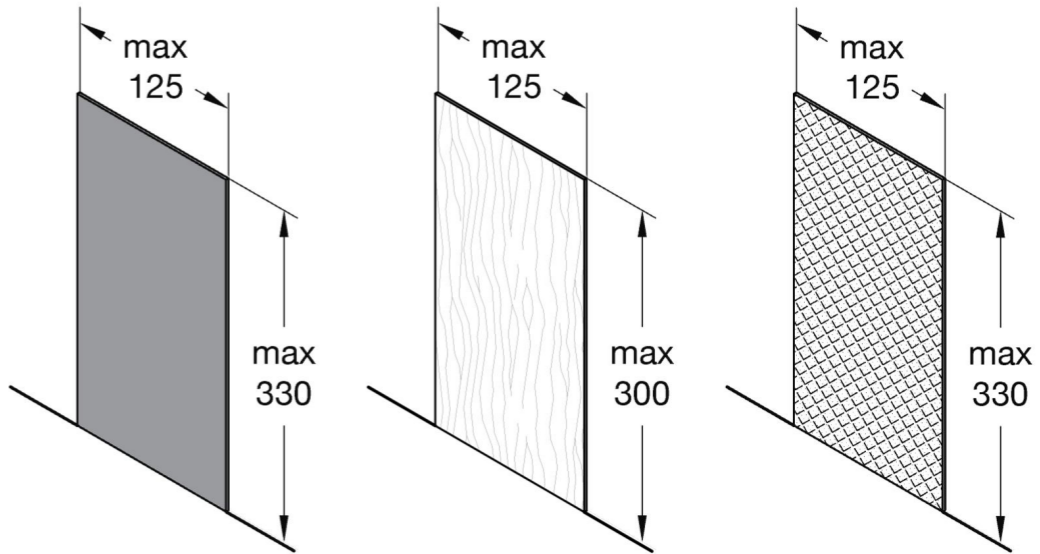

MEASUREMENTS IN INCHES:

MAX WIDTH: 49"

MAX HEIGHT: 129" (lacquered or fabric)

MAX HEIGHT: 118" (wood)

WALL PANELS SIDE OPENING

WALL SIDE OPENING

SHELVES OPTIONS

PLAIN WOOD

LACQUERED

LACQUERED METAL

METAL

*measurements in cm

MEASUREMENTS IN INCHES:
DEPTH: 13.78"
WIDE: 118"

DEPTH: 13.78"
WIDE: 47.24"
HEIGHT: 1/8"

HANGING UNITS

MEASUREMENTS IN INCHES:
DEPTH: 13.78"
WIDE: 47.24"
HEIGHT: 47.24"

DEPTH: 13.78"
WIDE: 23.62"
HEIGHT: 70.8"

DEPTH: 13.78"
WIDE: 70.8"
HEIGHT: 23.62"

*measurements in cm

TAILOR MADE WALL PANELS

MATTE LACQUERED

PLAIN WOOD

FABRIC

MEASUREMENTS IN INCHES:
WIDE: 49.2"
HEIGHT: 129.9"

WIDE: 49.2"
HEIGHT: 118"

WIDE: 49.2"
HEIGHT: 129.9"

*measurements in cm

PLAIN WOODS

Maple

Oak

Teak

Zebrano