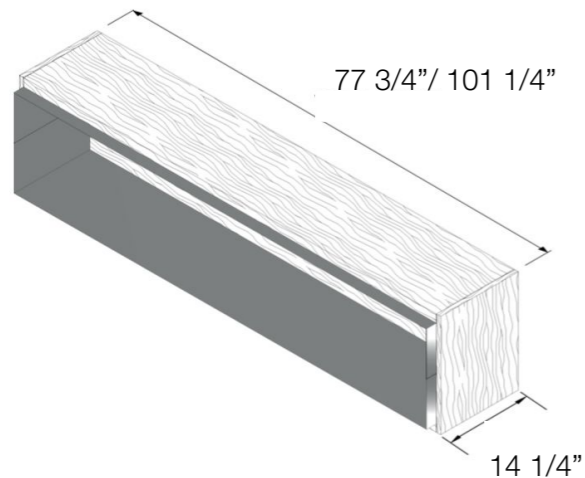

Depth: 15 3/4"

Widths: 13 3/8"
19 1/4"
31 1/8"
37"
42 7/8"

Internal Drawers

Height : 3 7/8"

Height : 5 3/4"

Height : 7 1/2"

Height : 11"

Depth: 15 3/4"

Widths: 13 3/8"
19 1/4"
31 1/8"
37"
42 7/8"

Niche

LED Bar Fixed in the side panel.
120LED/m - warm light

LED Bar with integrated touch button

LED Bar with integrated IR Sensor

Power Supply: 15W
20W
50W
75W