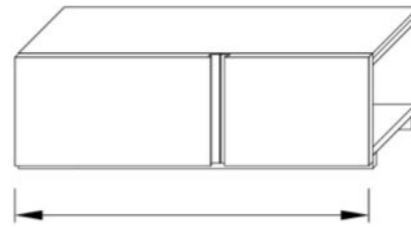

It can be located at different heights from the ground:

CABINET MODULES

Bases

Width: 17 3/4" / 23 1/2"

Width: 35 1/2" / 47 1/4"

Width: 41 1/4"

Depth: 17 3/4"

Heights: 13 3/4"
29 1/2"
40"

Hanging Units

Width: 17 3/4" / 23 1/2"

Width: 35 1/2" / 47 1/4"

Width: 41 1/4"

Depth: 17 3/4"

Heights: 39 1/2"
55"
70 3/4"

Columns

Width: 17 3/4" / 23 1/2"

Width: 35 1/2" / 47 1/4"

Width: 41 1/4"

Depth: 17 3/4"

Heights: 56"
71 1/2"
86 1/2"
102 1/2"
118"

Doors

Wood veneer

Lacquered

Fabric