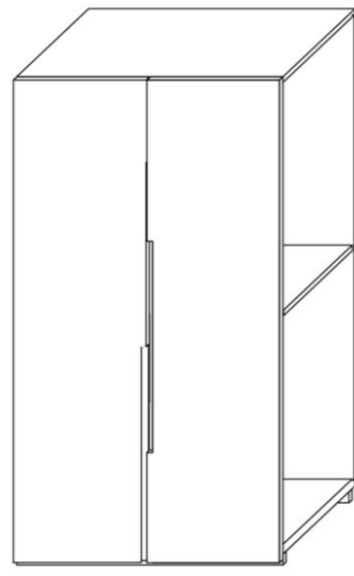

It can be located at different heights from the ground:

CABINET MODULES

Bases

Width: 17 3/4" / 23 1/2"

Width: 35 1/2" / 47 1/4"

Width: 41 1/4"

Depth: 17 3/4"

Heights: 13 3/4"
29 1/2"
40"

Hanging Units

Width: 17 3/4" / 23 1/2"

Width: 35 1/2" / 47 1/4"

Width: 41 1/4"

Depth: 17 3/4"

Heights: 39 1/2"
55"
70 3/4"

Columns

Width: 17 3/4" / 23 1/2"

Width: 35 1/2" / 47 1/4"

Width: 41 1/4"

Depth: 17 3/4"

Heights: 56"
71 1/2"
86 1/2"
102 1/2"
118"

Doors

Wood veneer

Lacquered

Fabric

Depth: 15 3/4"

Widths: 13 3/8"
19 1/4"
31 1/8"
37"
42 7/8"

Internal Drawers

Height : 3 7/8"

Height : 5 3/4"

Height : 7 1/2"

Height : 11"

Depth: 15 3/4"