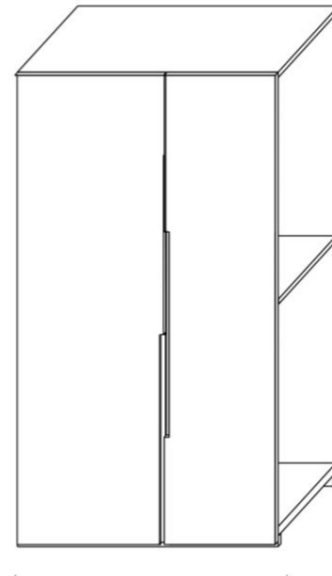

It can be located at different heights from the ground:

CABINET MODULES

Bases

Width: 17 3/4" / 23 1/2"

Width: 35 1/2" / 47 1/4"

Width: 41 1/4"

Depth: 17 3/4"

Heights: 13 3/4"
29 1/2"
40"

Hanging Units

Width: 17 3/4" / 23 1/2"

Width: 35 1/2" / 47 1/4"

Width: 41 1/4"

Depth: 17 3/4"

Heights: 39 1/2"
55"
70 3/4"

Columns

Width: 17 3/4" / 23 1/2"

Width: 35 1/2" / 47 1/4"

Width: 41 1/4"

Depth: 17 3/4"

Heights: 56"
71 1/2"
86 1/2"
102 1/2"
118"

Doors

Wood veneer

Lacquered

Fabric

Depth: 15 3/4"

Widths: 13 3/8"
19 1/4"
31 1/8"
37"
42 7/8"

Internal Drawers

Height : 3 7/8"

Height : 5 3/4"

Height : 7 1/2"

Height : 11"

Depth: 15 3/4"