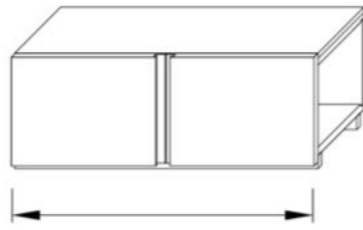

It can be located at different heights from the ground:

CABINET MODULES

Bases

Width: 17 3/4" / 23 1/2"

Width: 35 1/2" / 47 1/4"

Width: 41 1/4"

Depth: 17 3/4"

Heights: 13 3/4"
29 1/2"
40"

Hanging Units

Width: 17 3/4" / 23 1/2"

Width: 35 1/2" / 47 1/4"

Width: 41 1/4"

Depth: 17 3/4"

Heights: 39 1/2"
55"
70 3/4"

Columns

Width: 17 3/4" / 23 1/2"

Width: 35 1/2" / 47 1/4"

Width: 41 1/4"

Depth: 17 3/4"

Heights: 56"
71 1/2"
86 1/2"
102 1/2"
118"

Doors

Wood veneer

Lacquered

Fabric