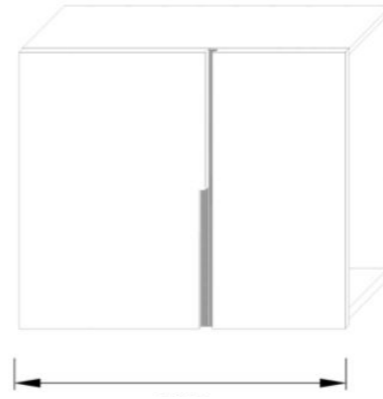

It can be located at different heights from the ground:

CABINET MODULES

Bases

Width: 17 3/4" / 23 1/2"

Width: 35 1/2" / 47 1/4"

Width: 41 1/4"

Depth: 17 3/4"

Heights: 13 3/4"
29 1/2"
40"

Hanging Units

Width: 17 3/4" / 23 1/2"

Width: 35 1/2" / 47 1/4"

Width: 41 1/4"

Depth: 17 3/4"

Heights: 39 1/2"
55"
70 3/4"

Columns

Width: 17 3/4" / 23 1/2"

Width: 35 1/2" / 47 1/4"

Width: 41 1/4"

Depth: 17 3/4"

Heights: 56"
71 1/2"
86 1/2"
102 1/2"
118"

Doors

Wood veneer

Lacquered

Fabric