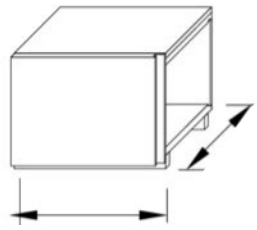

Laurameroni proposes flexible solutions, able to always offer new combinations.

HANDLES FOR PLAIN DOORS, DECOR, MAXIMA AND ONDA DOORS

Detail of the handle section:

Handle hollowed out in the door thickness and available in different optional lengths, as shown below:

It can be located at different heights from the ground:

CABINET MODULES

Bases

Width: 17 3/4" / 23 1/2"

Width: 35 1/2" / 47 1/4"

Width: 41 1/4"

Depth: 17 3/4"

Heights: 13 3/4"
29 1/2"
40"

Hanging Units

Width: 17 3/4" / 23 1/2"

Width: 35 1/2" / 47 1/4"

Width: 41 1/4"

Depth: 17 3/4"

Heights: 39 1/2"
55"
70 3/4"

Columns

Width: 17 3/4" / 23 1/2"