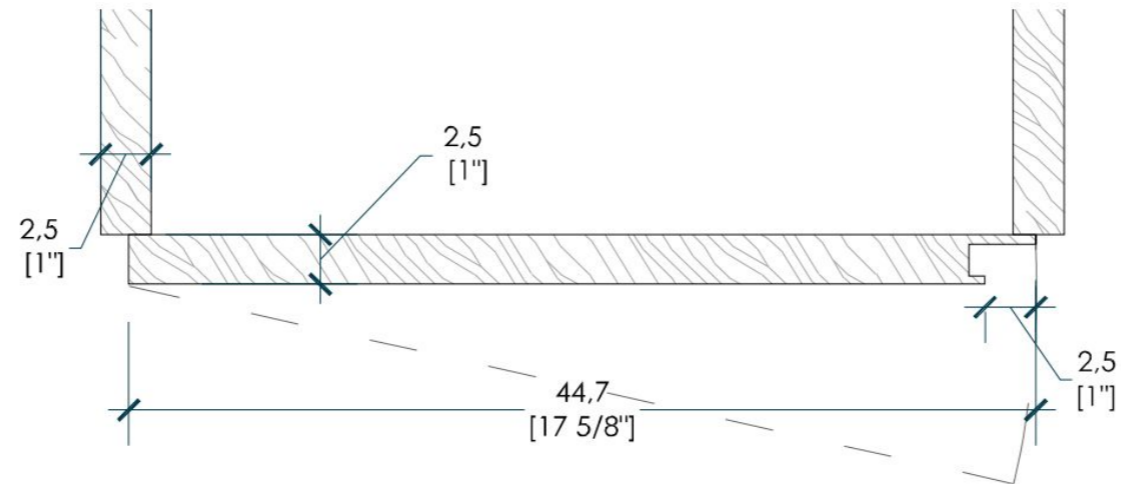

Laurameroni proposes flexible solutions, able to always offer new combinations.

HANDLES FOR PLAIN DOORS, DECOR, MAXIMA AND ONDA DOORS

Detail of the handle section:

Handle hollowed out in the door thickness and available in different optional lengths, as shown below: