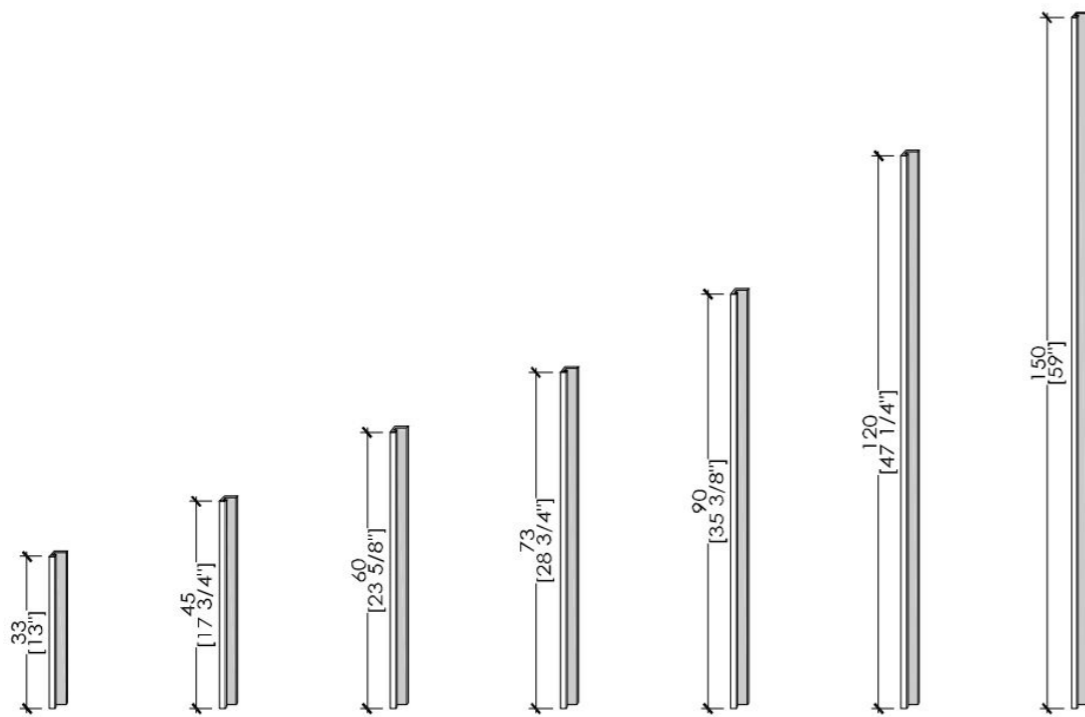

It can be located at different heights from the ground:

CABINET MODULES

Bases

Width: 17 3/4" / 23 1/2"

Width: 35 1/2" / 47 1/4"

Width: 41 1/4"

Depth: 17 3/4"

Heights: 13 3/4"
29 1/2"
40"

Hanging Units

Width: 17 3/4" / 23 1/2"

Width: 35 1/2" / 47 1/4"

Width: 41 1/4"

Depth: 17 3/4"

Heights: 39 1/2"
55"
70 3/4"

Columns

Width: 17 3/4" / 23 1/2"