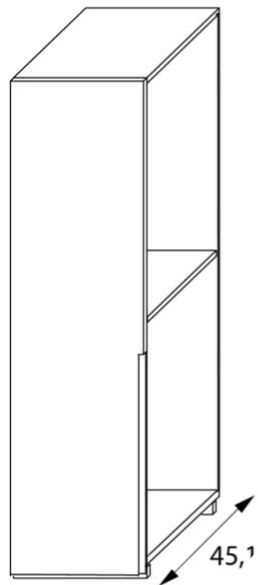

It can be located at different heights from the ground:

CABINET MODULES

Bases

Width: 17 3/4" / 23 1/2"

Width: 35 1/2" / 47 1/4"

Width: 41 1/4"

Depth: 17 3/4"

Heights: 13 3/4"
29 1/2"
40"

Hanging Units

Width: 17 3/4" / 23 1/2"

Width: 35 1/2" / 47 1/4"

Width: 41 1/4"

Depth: 17 3/4"

Heights: 39 1/2"
55"
70 3/4"

Columns

Width: 17 3/4" / 23 1/2"

Width: 35 1/2" / 47 1/4"

Width: 41 1/4"

Depth: 17 3/4"

Heights: 56"
71 1/2"
86 1/2"
102 1/2"
118"

Doors

Wood veneer

Lacquered

Fabric

Depth: 15 3/4"

Widths: 13 3/8"
19 1/4"
31 1/8"
37"
42 7/8"

Internal Drawers

Height : 3 7/8"

Height : 5 3/4"

Height : 7 1/2"

Height : 11"

Depth: 15 3/4"