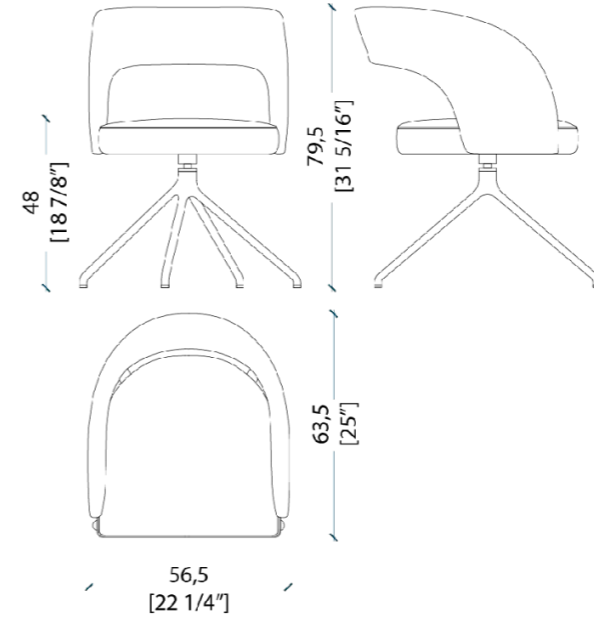

LV 102 Chair

LV 102 Chair

LV 102 S High Stool

WOODEN STRUCTURE

Wood dyed Rosewood

Wood dyed Teak

Wood dyed Wenge

Wood dyed "Termocotto" Oak