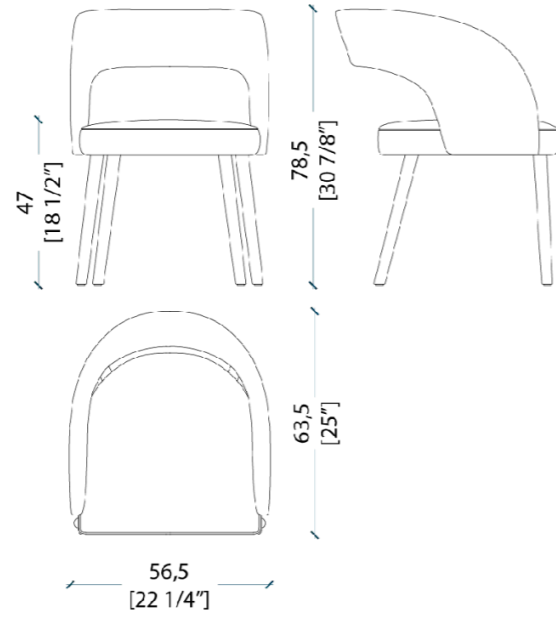

LV 102 Chair