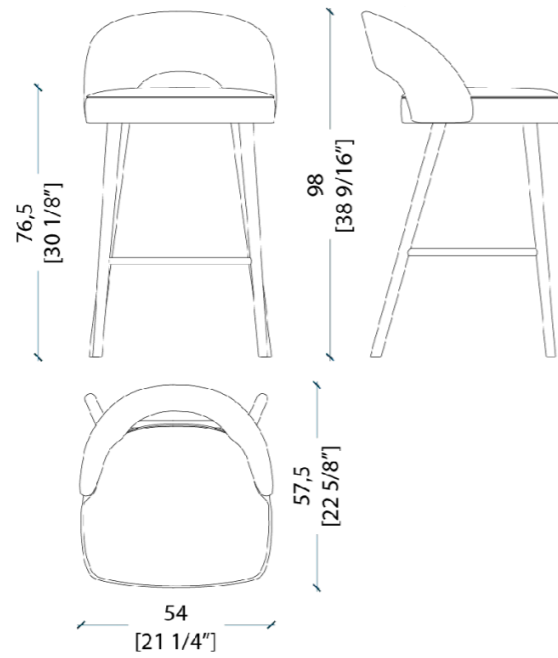

LV 102 Chair

LV 102 Chair

LV 102 S High Stool

WOODEN STRUCTURE

Wood dyed Rosewood

Wood dyed Teak

Wood dyed Wenge

Wood dyed "Termocotto" Oak