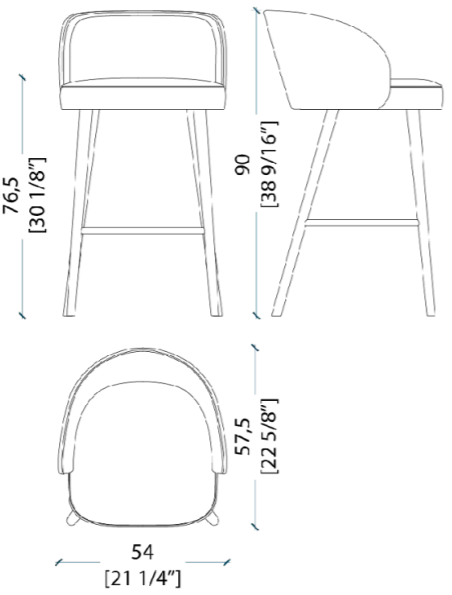

LV 101 Chair

LV 101 P Small Armchair

LV 101 S High Stool

WOODEN STRUCTURE

Wood dyed Rosewood

Wood dyed Teak

Wood dyed Wenge

Wood dyed "Termocotto" Oak