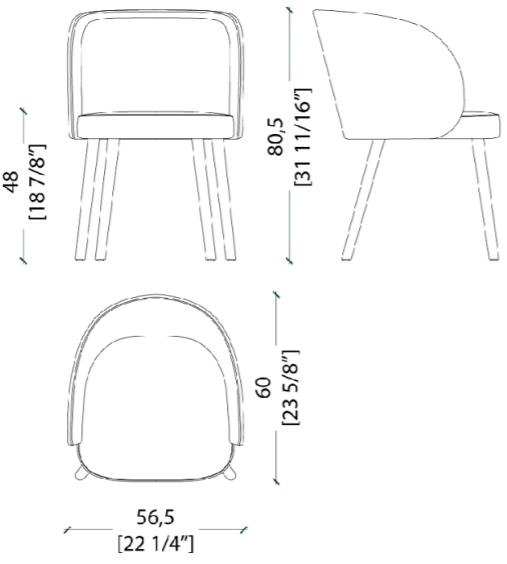

LV 101 S High Stool