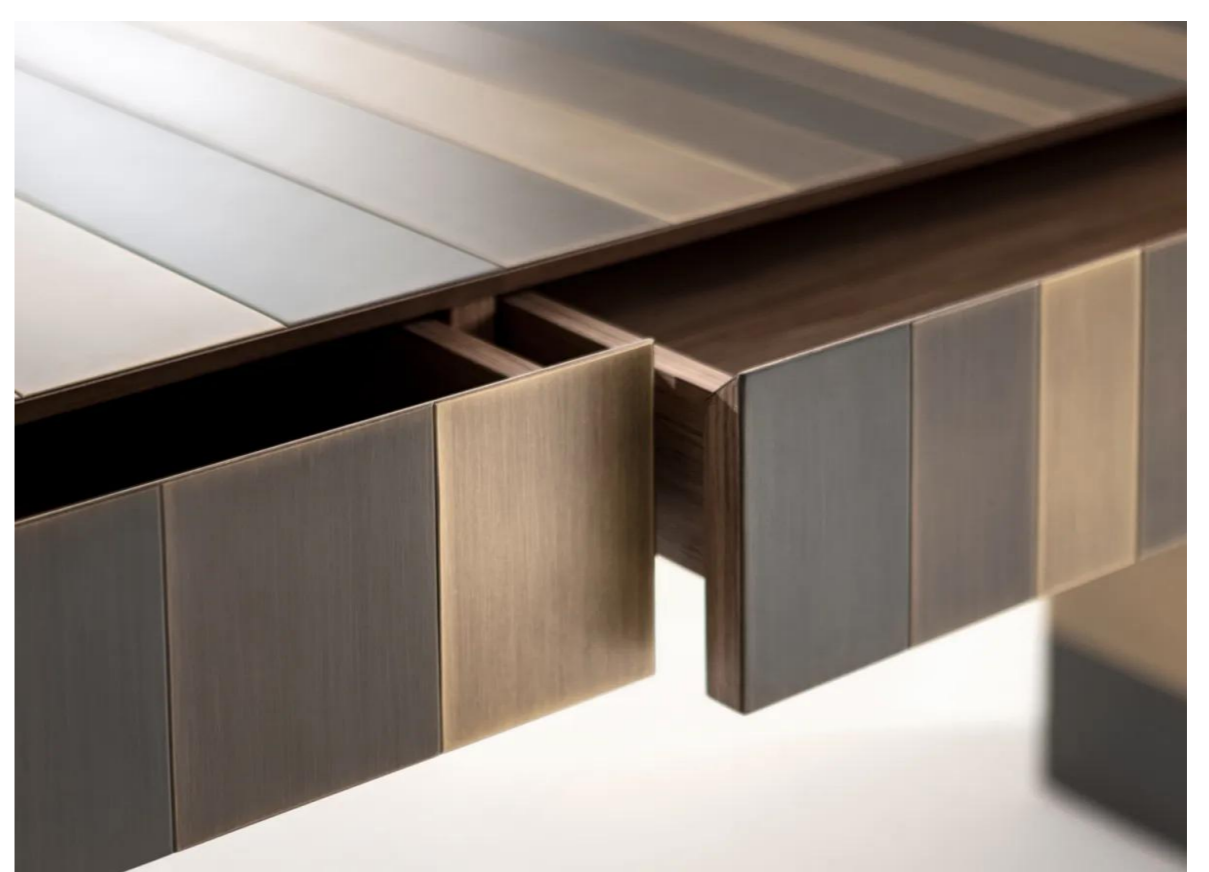

MATERIA COLLECTION

LUXURY DECOR & BESPOKE SOLUTIONS

STARS ST 50 DESK

LAURAMERONI
design . collection

Desk entirely covered in a sequence of metal bands, equipped with two drawers.

Customizable in all metals from the Stars collection: satin brass, burnished brass, satin copper, burnished copper, polished steel or black iron "Cenere".

A unique and always different sequence of metal bands of different sizes characterizes the surface of the ST 50 desk. Whether utilized independently or paired with other elements from the Stars collection, it adds an elegant and luxurious touch to any space.