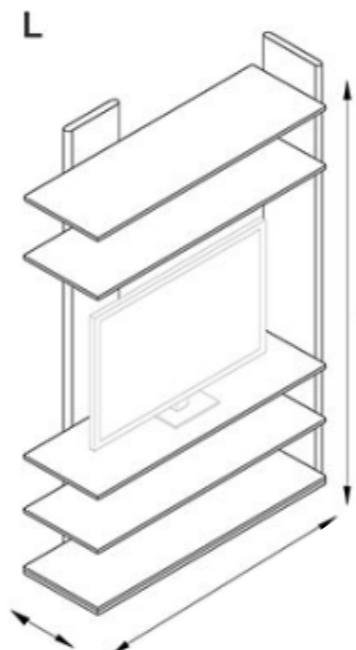

In its light simplicity, it combines sophisticated materials and finishes with a practical and functional design, giving life to a product with a strong contemporary character.

The top, bottom and sides of each shelf can be in wood or matt lacquered according to client's need.

CABINET MODULES

Measurements:

Depths: 20 1/4"

Widths: 33 1/2"

23 1/2"

47 1/2"

Heights: 94 1/2"

CABINET MODULES

Measurements:

Depths: 20 1/4"

Widths: 33 1/2"

23 1/2"

47 1/2"

Heights: 82"

44"

PLAIN WOODS