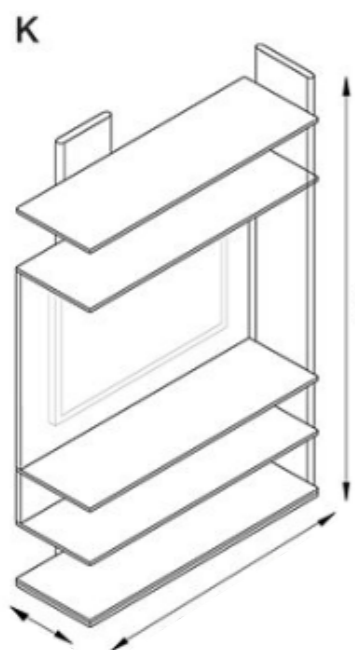

In its light simplicity, it combines sophisticated materials and finishes with a practical and functional design, giving life to a product with a strong contemporary character.

The top, bottom and sides of each shelf can be in wood or matt lacquered according to client's need.

CABINET MODULES

Measurements:

Depths: 20 1/4"

Widths: 33 1/2"

23 1/2"

47 1/2"

Heights: 94 1/2"

CABINET MODULES

Measurements:

Depths: 20 1/4"

Widths: 33 1/2"

23 1/2"

47 1/2"

Heights: 82"

44"

PLAIN WOODS