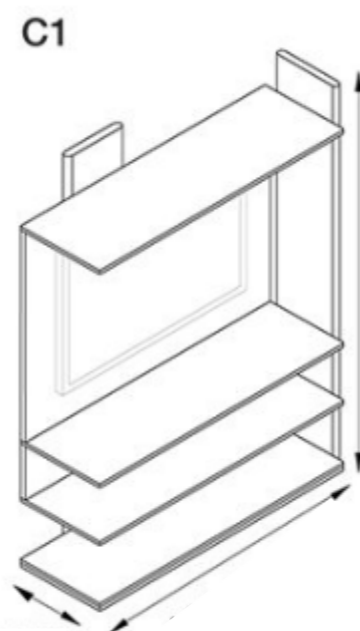

CABINET MODULES

Measurements:

Depths: 20 1/4"

Widths: 33 1/2"

23 1/2"

47 1/2"

Heights: 94 1/2"

CABINET MODULES

Measurements:

Depths: 20 1/4"

Widths: 33 1/2"

23 1/2"

47 1/2"

Heights: 82"

44"

PLAIN WOODS