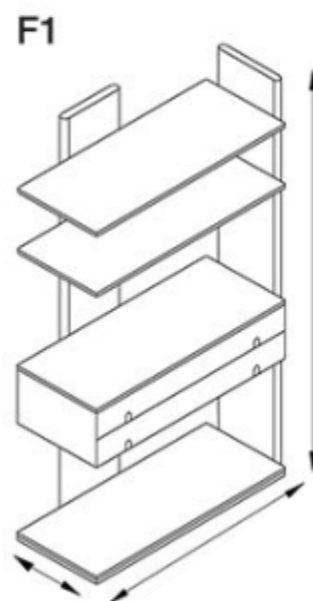

CABINET MODULES

Measurements:

Depths: 20 1/4"

Widths: 33 1/2"

23 1/2"

47 1/2"

Heights: 94 1/2"

CABINET MODULES

Measurements:

Depths: 20 1/4"

Widths: 33 1/2"

23 1/2"

47 1/2"

Heights: 82"

44"

PLAIN WOODS