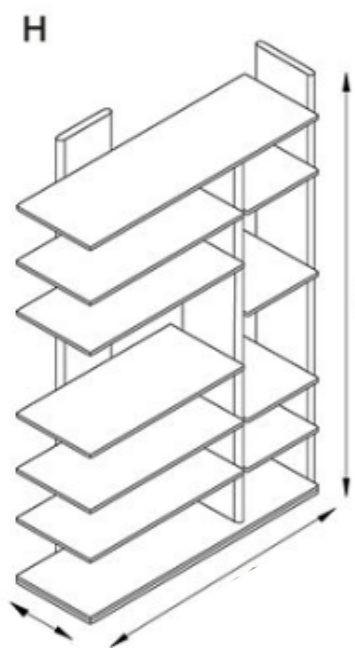

In its light simplicity, it combines sophisticated materials and finishes with a practical and functional design, giving life to a product with a strong contemporary character.

The top, bottom and sides of each shelf can be in wood or matt lacquered according to client's need.

CABINET MODULES

Measurements:

Depths: 20 1/4"

Widths: 33 1/2"

23 1/2"

47 1/2"

Heights: 94 1/2"

CABINET MODULES

Measurements:

Depths: 20 1/4"

Widths: 33 1/2"

23 1/2"

47 1/2"

Heights: 82"

44"

PLAIN WOODS