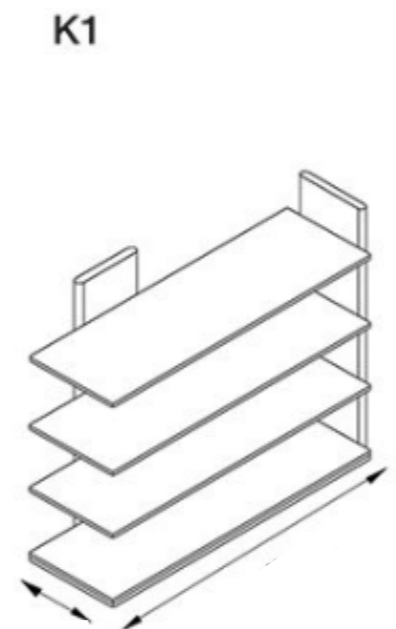

CABINET MODULES

Measurements:

Depths: 20 1/4"

Widths: 33 1/2"

23 1/2"

47 1/2"

Heights: 94 1/2"

CABINET MODULES

Measurements:

Depths: 20 1/4"

Widths: 33 1/2"

23 1/2"

47 1/2"

Heights: 82"

44"

PLAIN WOODS