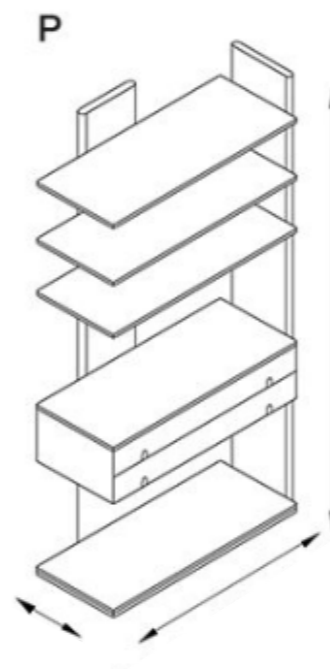

CABINET MODULES

Measurements:

Depths: 20 1/4"

Widths: 33 1/2"

23 1/2"

47 1/2"

Heights: 94 1/2"

CABINET MODULES

Measurements:

Depths: 20 1/4"

Widths: 33 1/2"

23 1/2"

47 1/2"

Heights: 82"

44"

PLAIN WOODS