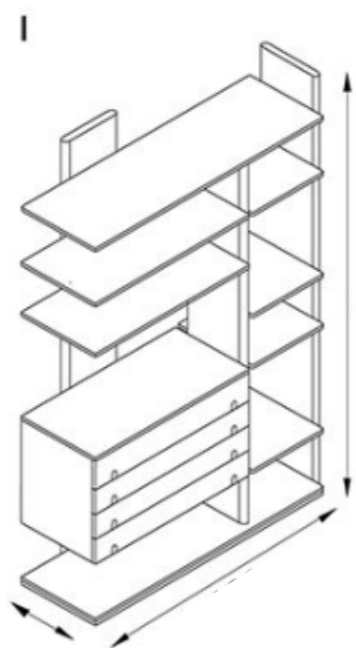

In its light simplicity, it combines sophisticated materials and finishes with a practical and functional design, giving life to a product with a strong contemporary character.

The top, bottom and sides of each shelf can be in wood or matt lacquered according to client's need.

CABINET MODULES

Measurements:

Depths: 20 1/4"

Widths: 33 1/2"

23 1/2"

47 1/2"

Heights: 94 1/2"

CABINET MODULES

Measurements:

Depths: 20 1/4"

Widths: 33 1/2"

23 1/2"

47 1/2"

Heights: 82"

44"

PLAIN WOODS