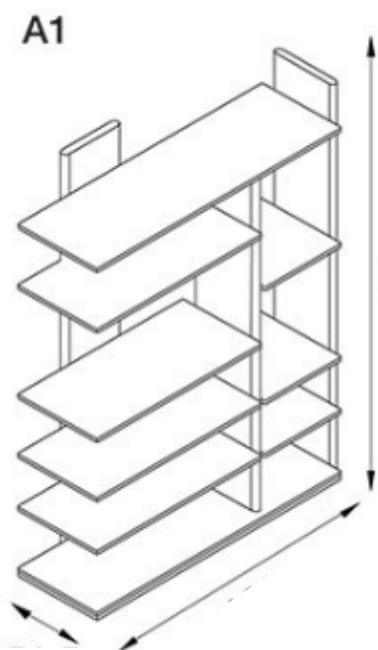

CABINET MODULES

Measurements:

Depths: 20 1/4"

Widths: 33 1/2"

23 1/2"

47 1/2"

Heights: 94 1/2"

CABINET MODULES

Measurements:

Depths: 20 1/4"

Widths: 33 1/2"

23 1/2"

47 1/2"

Heights: 82"

44"

PLAIN WOODS