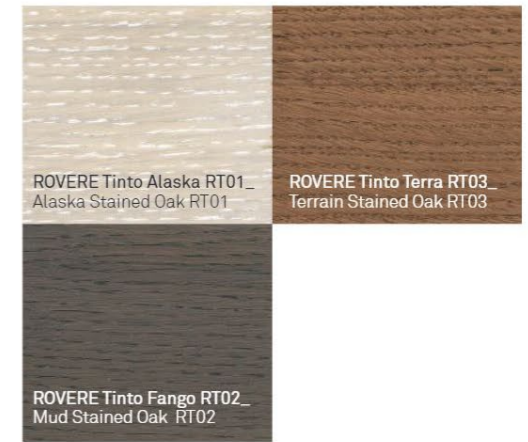

WOODS

ROVERE Naturale RN01_ Natural Oak RN01

ROVERE Tinto Moka RT04_ Moka Stained Oak RT04

ROVERE Tinto Alaska RT01_ Alaska Stained Oak RT01

ROVERE Tinto Terra RT03_ Terrain Stained Oak RT03

ROVERE Tinto Fango RT02_ Mud Stained Oak RT02

ROVERE Antico Naturale RA01_ Antique Natural Oak RA01

ROVERE Antico Grigio RA02_ Antique Grey Oak RA02

ROVERE LACCATO Bianco RL01_ White Lacquered Oak RL01

Burro RL02
Butter RL02

Canapa RL15
Hemp RL15

Fumo RL19
Smoke RL19

REQUEST MORE INFORMATION

WOODS

NOCE Canaletto NC01_ American Walnut NC01

FRASSINO MATÈ Tabacco FM06_Matè Ash Tobacco FM06

Bianco FM01
White FM01

Polvere FM08
Dust FM08

Marrone FM05
Brown FM05

Antracite FM07
Anthracite FM07

Ardesia VL10_ Slate VL10

Cacao VL08_ Chocolate VL08

Rubino VL06_ Ruby VL06

Cobalto VL11_ Blue VL11

Nero VL12_ Black VL12

www.materiacollection.com | info@materiacollection.com