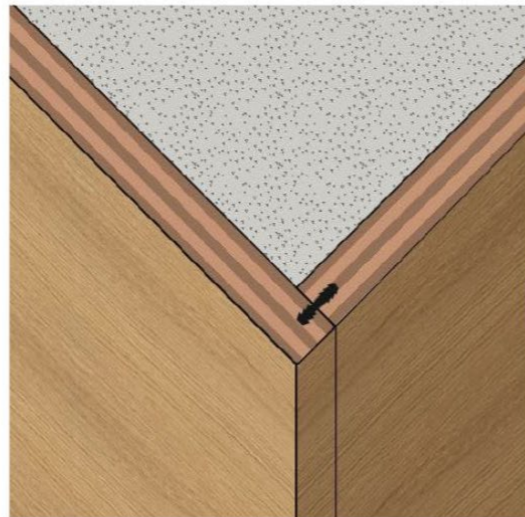

The system can be integrated with the flush to wall frame B-Line and permits to have a fully coplanar surface between door and panels.

The doors and panels may also come in a primed finish to allow for the customer to paint over it or install their own wall paper finish.

Edged closing panel.

Matched or lacquered aluminum profile for closing.

45° assembled panel with one side maximum dimension 150 mm.

90° assembled panel.

16 mm

PANEL

Waterproof Okume panel with finishing applied on one side.