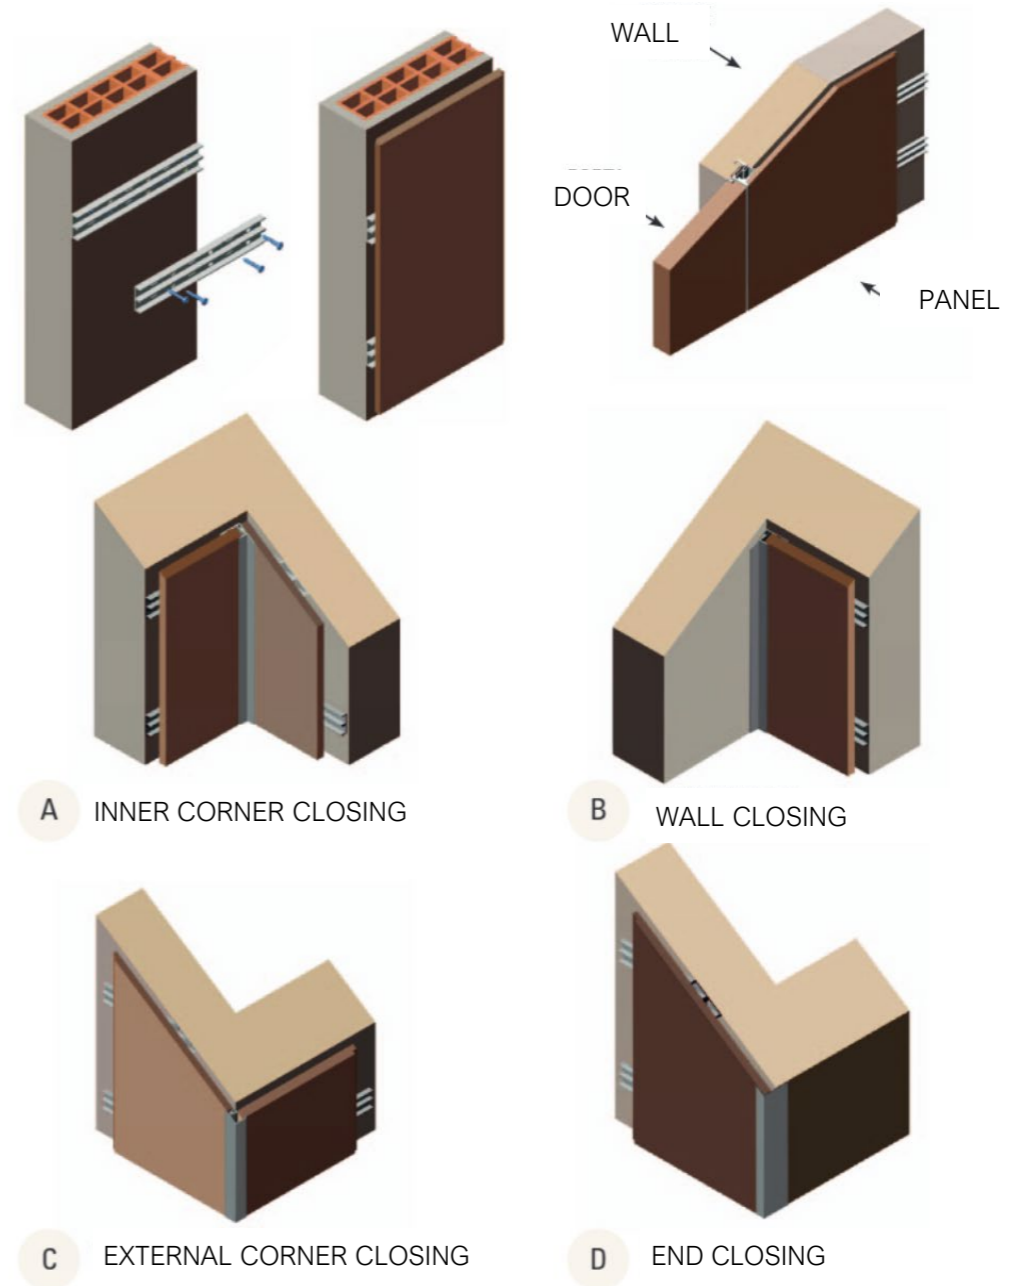

The system can be integrated with the flush to wall frame B-Line and permits to have a fully coplanar surface between door and panels.

The doors and panels may also come in a primed finish to allow for the customer to paint over it or install their own wall paper finish.

Anchor of the starting panel Boiserie-V.

Installation of following panels Boiserie-V.

REQUEST MORE INFORMATION

Boiserie "Light"

BOISERIE "LIGHT" IS A WALL PANEL SYSTEM, MADE BY OKOUMÈ MULTILAYER WOOD. THE PANEL SYSTEM CAN BE INTEGRATED WITH THE FLUSH-TO-WALL FRAME, PERMITTING A FULL LINEARITY BETWEEN DOOR AND PANELS.

PANELS ARE HUNG ON THE WALL WITH PLUGS AND SCREWS. THE JOIN BETWEEN PANELS HAS BEEN DESIGNED TO HIDE ANCHOR SCREWS. PANELS ARE AVAILABLE IN THE SAME FINISHING AS DOORS.

Boiserie "Tech"

BOISERIE "TECH" IS A WALL PANEL SYSTEM, MADE BY OKOUMÈ MULTILAYER WOOD. PANELS ARE HUNG ON THE WALL THROUGH CLIPS, FIXED IN THE BACK SIDE OF PANELS, VERTICALLY OR HORIZONTALLY.

THIS SOLUTION PERMITS AN EASY REMOVAL OF THE PANELS AS NEEDED, IN ORDER TO ALLOW FOR MAINTAINANCE OF THE WALL (CABLE, TUBES...) DIFFERENT CLOSING PROFILES ARE AVAILABLE DEPENDING ON THE APPLICATION NEEDED.