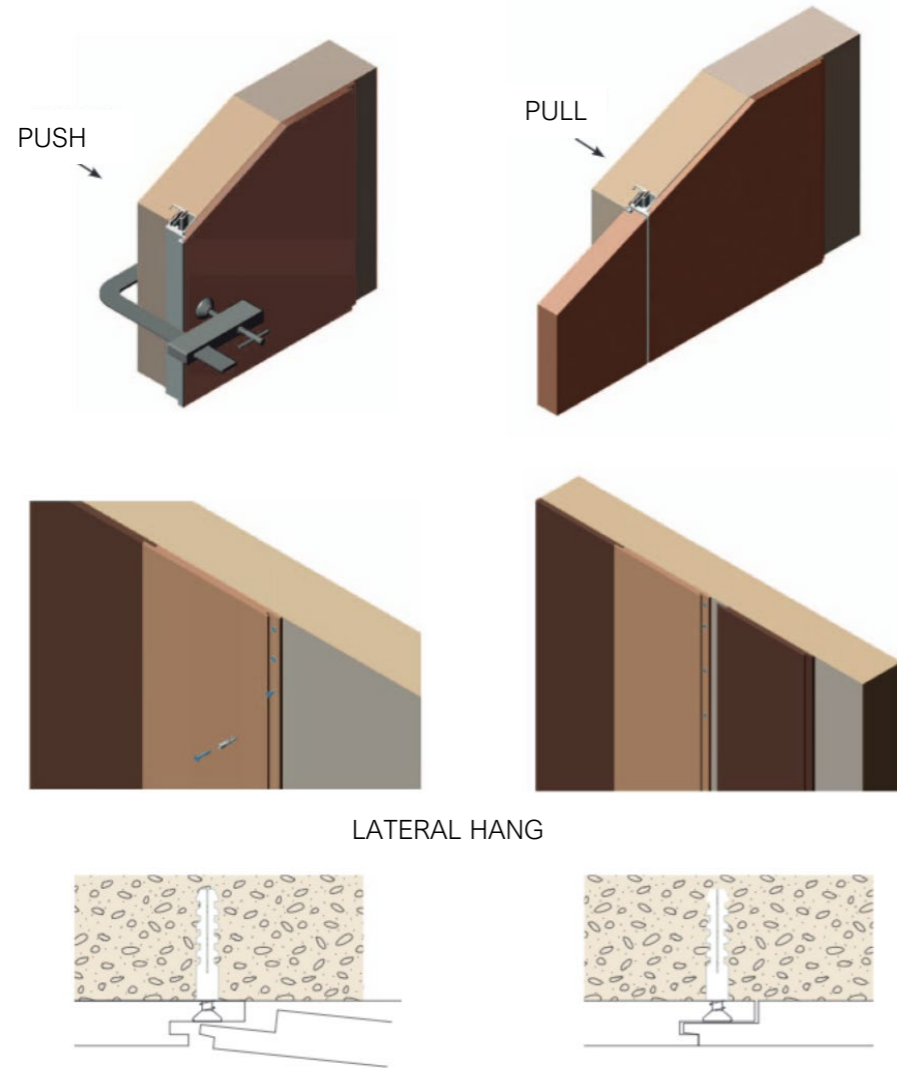

The system can be integrated with the flush to wall frame B-Line and permits to have a fully coplanar surface between door and panels.

The doors and panels may also come in a primed finish to allow for the customer to paint over it or install their own wall paper finish.

HORIZONTAL APPLICATION

Installation of the starting panel Boiserie-H.

Anchor of the starting panel Boiserie-H.

Installation of following panels Boiserie-H.

VERTICAL APPLICATION

Installation of the starting panel Boiserie-V.

Anchor of the starting panel Boiserie-V.

Installation of following panels Boiserie-V.

REQUEST MORE INFORMATION

Boiserie "Light"

BOISERIE "LIGHT" IS A WALL PANEL SYSTEM, MADE BY OKOUMÈ MULTILAYER WOOD. THE PANEL SYSTEM CAN BE INTEGRATED WITH THE FLUSH-TO-WALL FRAME, PERMITTING A FULL LINEARITY BETWEEN DOOR AND PANELS.

PANELS ARE HUNG ON THE WALL WITH PLUGS AND SCREWS. THE JOIN BETWEEN PANELS HAS BEEN DESIGNED TO HIDE ANCHOR SCREWS. PANELS ARE AVAILABLE IN THE SAME FINISHING AS DOORS.

Boiserie "Tech"

BOISERIE "TECH" IS A WALL PANEL SYSTEM, MADE BY OKOUMÈ MULTILAYER WOOD. PANELS ARE HUNG ON THE WALL THROUGH CLIPS, FIXED IN THE BACK SIDE OF PANELS, VERTICALLY OR HORIZONTALLY.