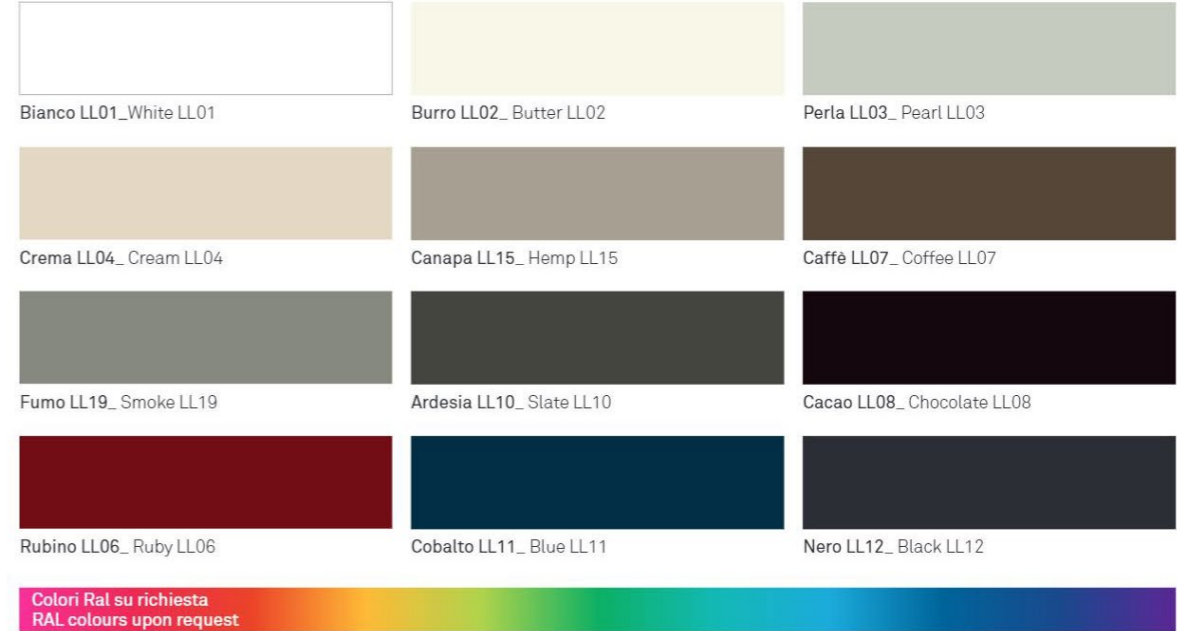

Perla RL03
Pearl RL03

Rubino RL06
Ruby RL06

Ardesia RL10
Slate RL10

Crema RL04
Cream RL04

Caffè RL07
Coffee RL07

Cobalto RL11
Blue RL11

Cacao RL08
Chocolate RL08

Nero RL12
Black RL12

REQUEST MORE INFORMATION

WOODS

NOCE Canaletto NC01_ American Walnut NC01

FRASSINO MATÈ Tabacco FM06_Matè Ash Tobacco FM06

Bianco FM01
White FM01

Polvere FM08
Dust FM08

Marrone FM05
Brown FM05

Antracite FM07
Anthracite FM07

Bronzo FM09
Bronze FM09

GLOSSY LACQUERS

Bianco LL01_White LL01

Burro LL02_ Butter LL02

Perla LL03_ Pearl LL03

Crema LL04_ Cream LL04

Canapa LL15_ Hemp LL15

Caffè LL07_ Coffee LL07

Ardesia VL10_ Slate VL10

Cacao VL08_ Chocolate VL08

Rubino VL06_ Ruby VL06

Cobalto VL11_ Blue VL11

Nero VL12_ Black VL12

www.materiacollection.com | info@materiacollection.com