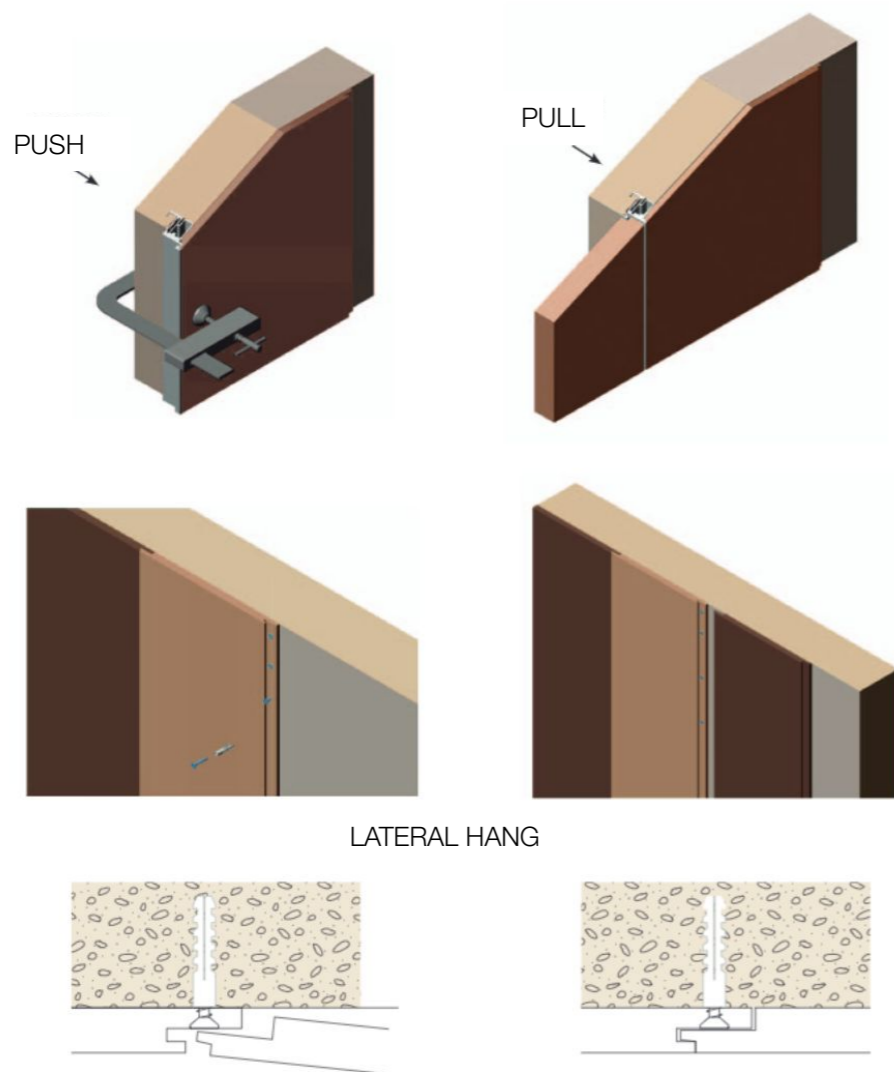

Boiserie "Light"

Installation of Starting Panel