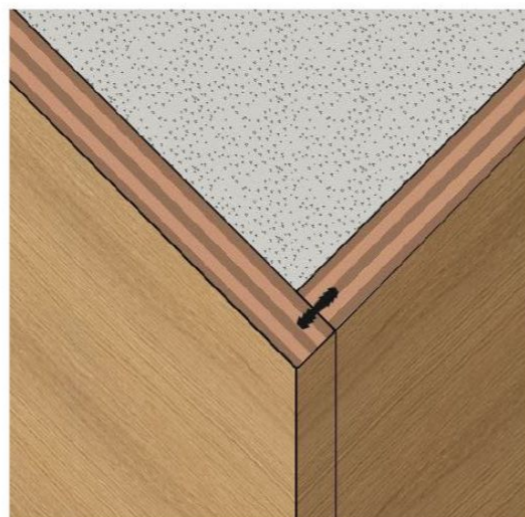

The system can be integrated with the flush to wall frame B-Line and permits to have a fully coplanar surface between door and panels.

The doors and panels may also come in a primed finish to allow for the customer to paint over it or install their own wall paper finish.

Edged closing panel.

Matched or lacquered aluminum profile for closing.

45° assembled panel with one side maximum dimension 150 mm.

90° assembled panel.

16 mm

PANEL

Waterproof Okume panel with finishing applied on one side.