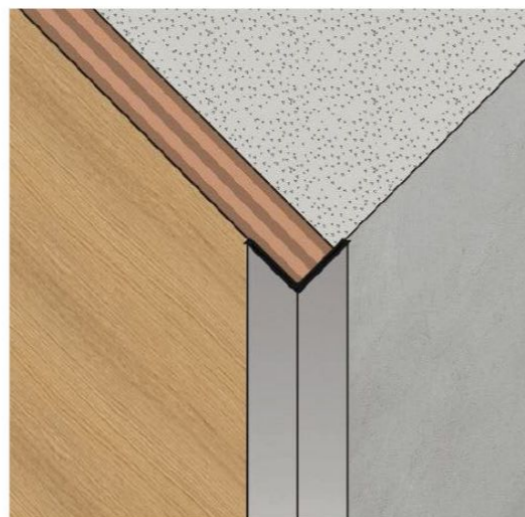

Available in 2 versions:

- Boiserie – V with vertical panels
- Boiserie – H with horizontal panels.

The panels are made from okoumè multilayer wood and are available in a wide variety of finishes, from natural or colored wood, to lacquered or special finishes such as porcelain, stones and fabrics/alutes.

The system can be integrated with the flush to wall frame B-Line and permits to have a fully coplanar surface between door and panels.

The doors and panels may also come in a primed finish to allow for the customer to paint over it or install their own wall paper finish.

Edged closing panel.

Matched or lacquered aluminum profile for closing.

45° assembled panel with one side maximum dimension 150 mm.

90° assembled panel.

16 mm

PANEL

Waterproof Okume panel with finishing applied on one side.