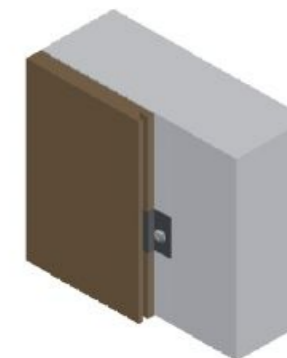

The system can be integrated with the flush to wall frame B-Line and permits to have a fully coplanar surface between door and panels.

The doors and panels may also come in a primed finish to allow for the customer to paint over it or install their own wall paper finish.

Trim
trim insulating panel from floor

Fix
Boiserie panels shall be fixed with given clips and glued with adapt glue

BOISERIE "LIGHT" IS A WALL PANEL SYSTEM, MADE BY OKOUMÈ MULTILAYER WOOD. THE PANEL SYSTEM CAN BE INTEGRATED WITH THE FLUSH-TO-WALL FRAME, PERMITTING A FULL LINEARITY BETWEEN DOOR AND PANELS.