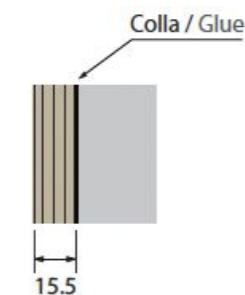

BOISERIE "LIGHT" IS A WALL PANEL SYSTEM, MADE BY OKOUMÈ MULTILAYER WOOD. THE PANEL SYSTEM CAN BE INTEGRATED WITH THE FLUSH-TO-WALL FRAME, PERMITTING A FULL LINEARITY BETWEEN DOOR AND PANELS.

PANELS ARE HUNG ON THE WALL WITH PLUGS AND SCREWS. THE JOIN BETWEEN PANELS HAS BEEN DESIGNED TO HIDE ANCHOR SCREWS. PANELS ARE AVAILABLE IN THE SAME FINISHING AS DOORS.