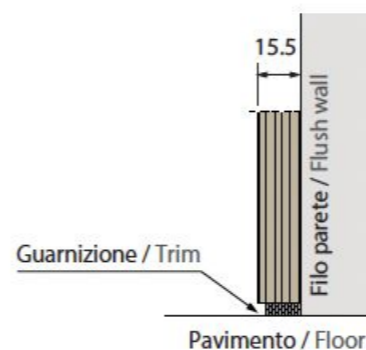

Fix
Boiserie panels shall be fixed with given clips and glued with adapt glue