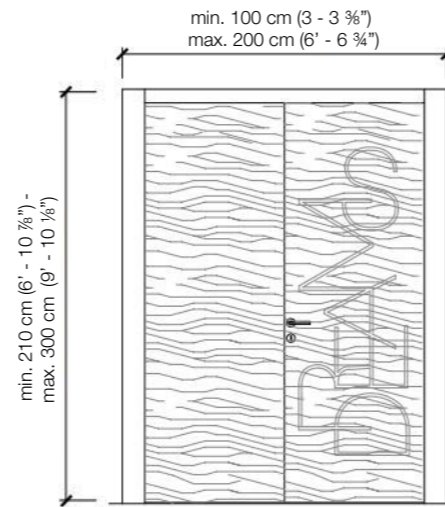

COOK

BATH

LIVING

STUDIO

STANDARD FRAME

DIMENSIONS

Standard single hinged door

Flush with the door frame single hinged door

Flush with the door frame single hinged door with wall panels

Standard symmetrical double hinged door

Flush with the doorframe symmetrical double hinged door

Flush with the doorframe symmetrical double hinged door with wall panels

Legend

A = Opening width	D - 110 mm
B = Covering dimensions	D + 70 mm
C = Door	D - 75 mm
D = Door way	
E = Door Frame dimensions	D - 20 mm
A1 = Opening width	D1 - 55 mm
B1 = Covering dimensions	D1 + 35 mm
C1 = Door	D1 - 48 mm
D1 = Door way	
E1 = Door Frame dimensions	D1 - 10 mm

SLIM FRAME

DIMENSIONS

Standard single hinged door

Vertical section

Standard asymmetrical double hinged door

Standard symmetrical double hinged door

Legend

- | | |
|---------------------------|------------|
| A = Opening width | D - 114 mm |
| C = Door | D + 100 mm |
| D = Door way | D - 14 mm |
| E = Doorframe dimensions | |
| A1 = Opening width | D1 - 57 mm |
| C1 = Door | D1 + 55 mm |
| D1 = Door way | |
| E1 = Doorframe dimensions | D1 - 7 mm |