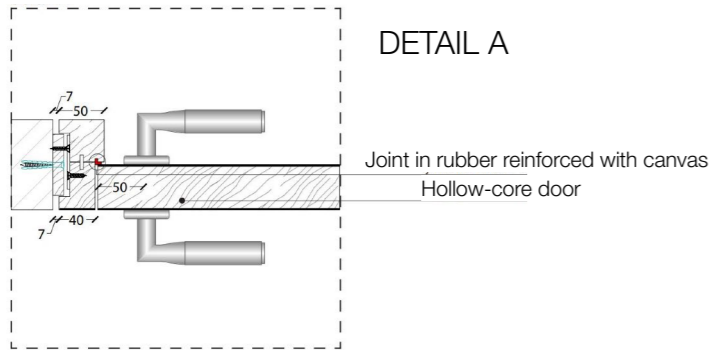

SLIM FRAME

DIMENSIONS

Standard single hinged door

Vertical section

Standard asymmetrical double hinged door

Standard symmetrical double hinged door

Legend

- | | |
|---------------------------|------------|
| A = Opening width | D - 114 mm |
| C = Door | D + 100 mm |
| D = Door way | D - 14 mm |
| E = Doorframe dimensions | |
| A1 = Opening width | D1 - 57 mm |
| C1 = Door | D1 + 55 mm |
| D1 = Door way | |
| E1 = Doorframe dimensions | D1 - 7 mm |