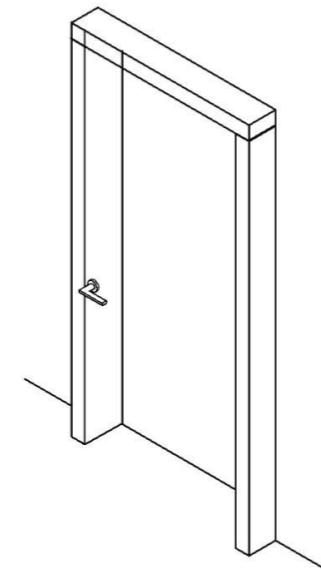

COOK

BATH

LIVING

STUDIO

STANDARD FRAME

DIMENSIONS

Standard single hinged door

Flush with the door frame single hinged door

Flush with the door frame single hinged door with wall panels

Standard symmetrical double hinged door

Flush with the doorframe symmetrical double hinged door

Flush with the doorframe symmetrical double hinged door with wall panels

Legend

A = Opening width	D - 110 mm
B = Covering dimensions	D + 70 mm
C = Door	D - 75 mm
D = Door way	
E = Door Frame dimensions	D - 20 mm
A1 = Opening width	D1 - 55 mm
B1 = Covering dimensions	D1 + 35 mm
C1 = Door	D1 - 48 mm
D1 = Door way	
E1 = Door Frame dimensions	D1 - 10 mm

SLIM FRAME

DIMENSIONS

Standard single hinged door

Vertical section

Standard asymmetrical double hinged door

Standard symmetrical double hinged door

Legend

- | | |
|---------------------------|------------|
| A = Opening width | D - 114 mm |
| C = Door | D + 100 mm |
| D = Door way | D - 14 mm |
| E = Doorframe dimensions | |
| A1 = Opening width | D1 - 57 mm |
| C1 = Door | D1 + 55 mm |
| D1 = Door way | |
| E1 = Doorframe dimensions | D1 - 7 mm |