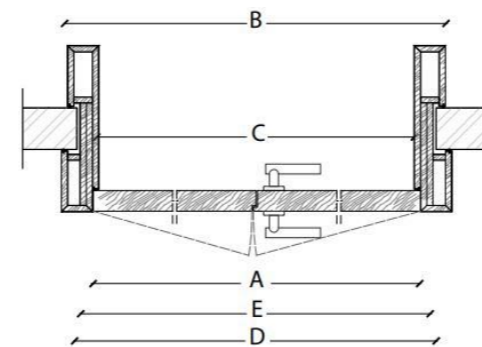

Flush with the doorframe symmetrical double hinged door with wall panels