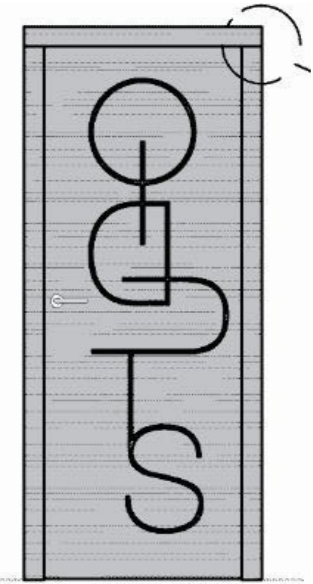

Wood veneered hinged door with horizontal grain and wood veneered door frame, featuring the same decorative carving on both sides.

The panel and the decoration can be made either in the same wood or different ones. It is available in all woods of the collection and the single leaf or symmetrical double-leaf models.

STANDARD DOOR - OPTIONS

DREAMS

COOK

BATH

LIVING

STUDIO

SLIM DOOR - OPTIONS

DREAMS

COOK

BATH

LIVING

STUDIO

STANDARD FRAME

DIMENSIONS

Standard single hinged door

Flush with the door frame single hinged door

SLIM FRAME

DIMENSIONS

Standard single hinged door

Vertical section

Standard asymmetrical double hinged door

Standard symmetrical double hinged door

Legend

- | | |
|---------------------------|------------|
| A = Opening width | D - 114 mm |
| C = Door | D + 100 mm |
| D = Door way | D - 14 mm |
| E = Doorframe dimensions | |
| A1 = Opening width | D1 - 57 mm |
| C1 = Door | D1 + 55 mm |
| D1 = Door way | |
| E1 = Doorframe dimensions | D1 - 7 mm |