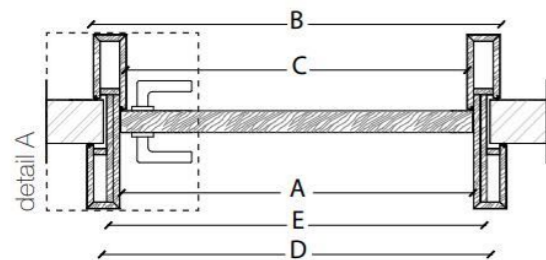

Wood veneered hinged door with horizontal grain and wood veneered door frame, featuring the same decorative carving on both sides.

The panel and the decoration can be made either in the same wood or different ones. It is available in all woods of the collection and the single leaf or symmetrical double-leaf models.

COOK

BATH

LIVING

STUDIO

STANDARD FRAME

DIMENSIONS

Standard single hinged door

Flush with the door frame single hinged door

Legend

A = Opening width	D - 110 mm
B = Covering dimensions	D + 70 mm
C = Door	D - 75 mm
D = Door way	
E = Door Frame dimensions	D - 20 mm
A1 = Opening width	D1 - 55 mm
B1 = Covering dimensions	D1 + 35 mm
C1 = Door	D1 - 48 mm
D1 = Door way	
E1 = Door Frame dimensions	D1 - 10 mm

SLIM FRAME

DIMENSIONS

Standard single hinged door

Vertical section

Standard asymmetrical double hinged door

Standard symmetrical double hinged door

Legend

- | | |
|---------------------------|------------|
| A = Opening width | D - 114 mm |
| C = Door | D + 100 mm |
| D = Door way | D - 14 mm |
| E = Doorframe dimensions | |
| A1 = Opening width | D1 - 57 mm |
| C1 = Door | D1 + 55 mm |
| D1 = Door way | |
| E1 = Doorframe dimensions | D1 - 7 mm |