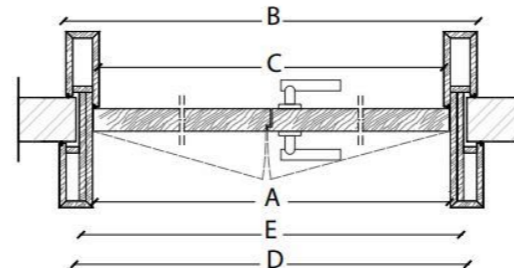

Flush with the doorframe symmetrical double hinged door