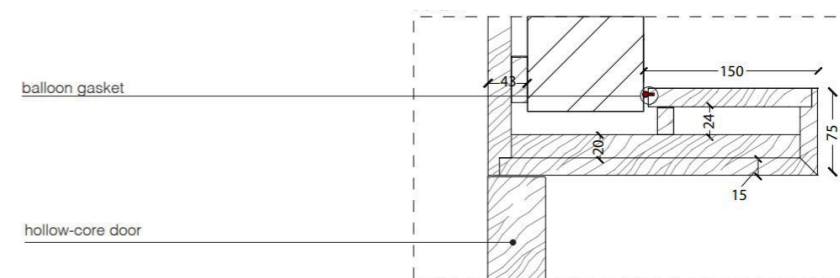

Detail F - Flush with the doorframe door with boiserie