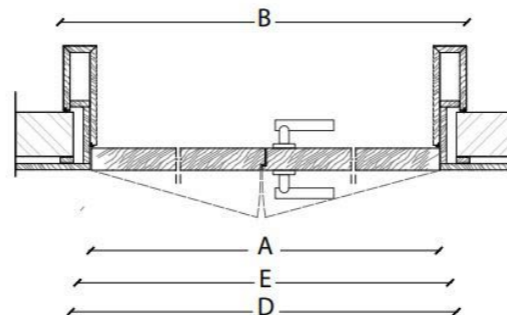

Flush with the door frame single hinged door with wall panels

Standard symmetrical double hinged door

Flush with the doorframe symmetrical double hinged door

Flush with the doorframe symmetrical double hinged door with wall panels

Legend

A = Opening width	D - 110 mm
B = Covering dimensions	D + 70 mm
C = Door	D - 75 mm
D = Door way	
E = Door Frame dimensions	D - 20 mm
A1 = Opening width	D1 - 55 mm
B1 = Covering dimensions	D1 + 35 mm
C1 = Door	D1 - 48 mm
D1 = Door way	
E1 = Door Frame dimensions	D1 - 10 mm

SLIM FRAME

DIMENSIONS

Standard single hinged door

Vertical section

Standard asymmetrical double hinged door

Standard symmetrical double hinged door

Legend

- | | |
|---------------------------|------------|
| A = Opening width | D - 114 mm |
| C = Door | D + 100 mm |
| D = Door way | D - 14 mm |
| E = Doorframe dimensions | |
| A1 = Opening width | D1 - 57 mm |
| C1 = Door | D1 + 55 mm |
| D1 = Door way | |
| E1 = Doorframe dimensions | D1 - 7 mm |