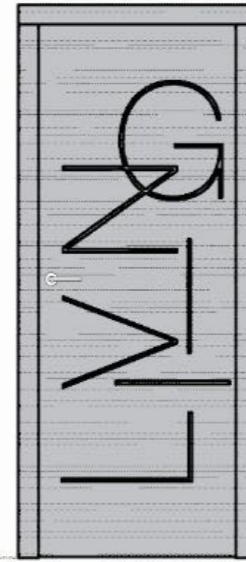

Wood veneered hinged door with horizontal grain and wood veneered door frame, featuring the same decorative carving on both sides.

The panel and the decoration can be made either in the same wood or different ones. It is available in all woods of the collection and the single leaf or symmetrical double-leaf models.

STANDARD DOOR - OPTIONS

DREAMS

COOK

BATH

LIVING

STUDIO

SLIM DOOR - OPTIONS

DREAMS

COOK

BATH

LIVING

STUDIO

STANDARD FRAME

DIMENSIONS

Standard single hinged door

Flush with the door frame single hinged door

SLIM FRAME

DIMENSIONS

Standard single hinged door

Vertical section

Standard asymmetrical double hinged door

Standard symmetrical double hinged door

Legend

- | | |
|---------------------------|------------|
| A = Opening width | D - 114 mm |
| C = Door | D + 100 mm |
| D = Door way | D - 14 mm |
| E = Doorframe dimensions | |
| A1 = Opening width | D1 - 57 mm |
| C1 = Door | D1 + 55 mm |
| D1 = Door way | |
| E1 = Doorframe dimensions | D1 - 7 mm |