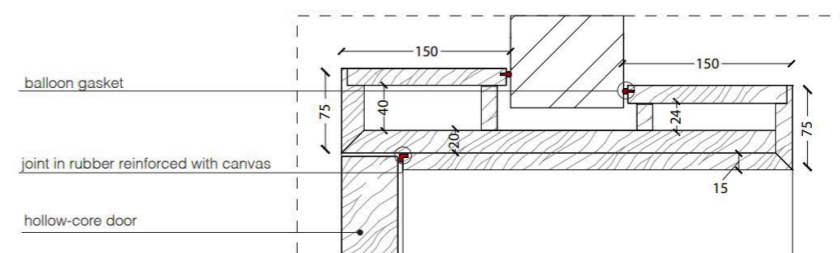

Detail D - Flush with the doorframe door