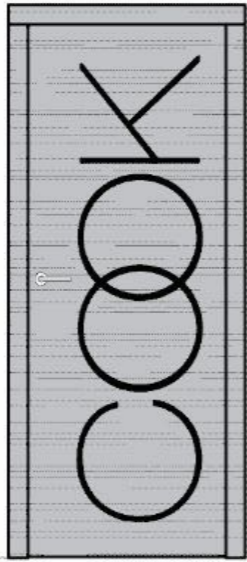

STANDARD DOOR - OPTIONS

COOK

SLIM DOOR - OPTIONS