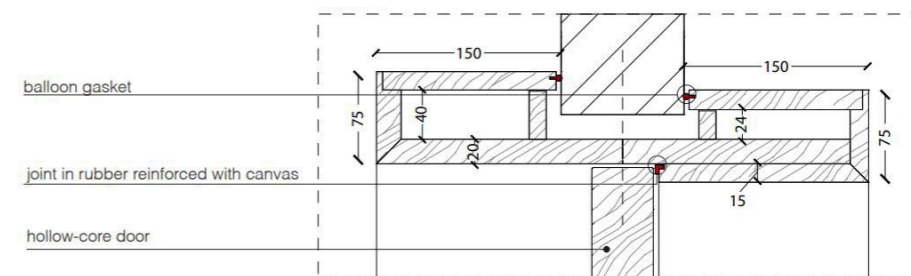

Detail B - Standard Door