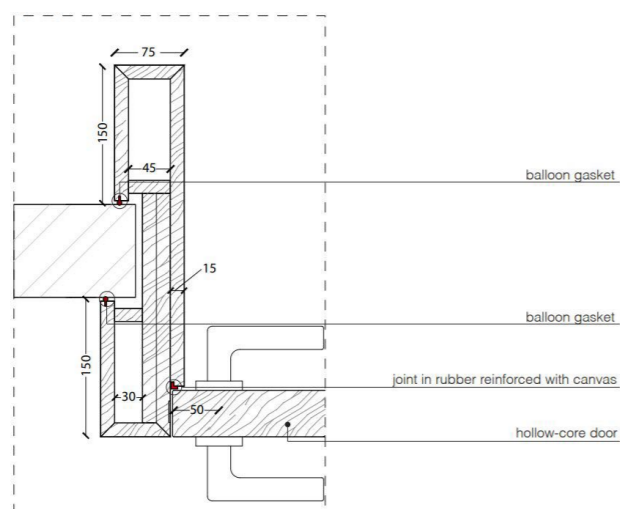

Legend

A = Opening width	D - 110 mm
B = Covering dimensions	D + 70 mm
C = Door	D - 75 mm
D = Door way	
E = Door Frame dimensions	D - 20 mm
A1 = Opening width	D1 - 55 mm
B1 = Covering dimensions	D1 + 35 mm
C1 = Door	D1 - 48 mm
D1 = Door way	
E1 = Door Frame dimensions	D1 - 10 mm

SLIM FRAME

DIMENSIONS

Standard single hinged door

Vertical section

Standard asymmetrical double hinged door

Standard symmetrical double hinged door

Legend

- | | |
|---------------------------|------------|
| A = Opening width | D - 114 mm |
| C = Door | D + 100 mm |
| D = Door way | D - 14 mm |
| E = Doorframe dimensions | |
| A1 = Opening width | D1 - 57 mm |
| C1 = Door | D1 + 55 mm |
| D1 = Door way | |
| E1 = Doorframe dimensions | D1 - 7 mm |

DETAILS - STANDARD FRAME

Detail A - Standard Door

Detail B - Standard Door

Detail C - Flush with the doorframe door

Detail D - Flush with the doorframe door

Detail E - Flush with the doorframe door with boiserie