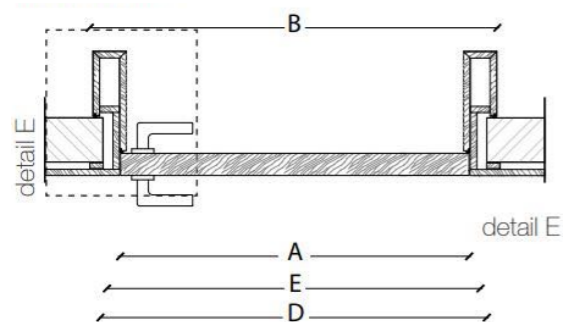

Standard symmetrical double hinged door