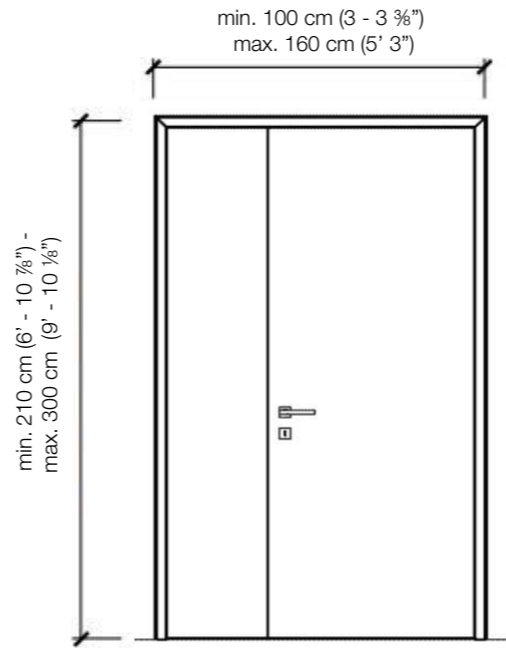

Flush with the door frame single hinged door with wall panels

Standard symmetrical double hinged door

Flush with the doorframe symmetrical double hinged door

Flush with the doorframe symmetrical double hinged door with wall panels

Legend

A = Opening width	D - 110 mm
B = Covering dimensions	D + 70 mm
C = Door	D - 75 mm
D = Door way	
E = Door Frame dimensions	D - 20 mm
A1 = Opening width	D1 - 55 mm
B1 = Covering dimensions	D1 + 35 mm
C1 = Door	D1 - 48 mm
D1 = Door way	
E1 = Door Frame dimensions	D1 - 10 mm

SLIM FRAME

DIMENSIONS

Standard single hinged door

Vertical section

Standard asymmetrical double hinged door

Standard symmetrical double hinged door

Legend

- | | |
|---------------------------|------------|
| A = Opening width | D - 114 mm |
| C = Door | D + 100 mm |
| D = Door way | D - 14 mm |
| E = Doorframe dimensions | |
| A1 = Opening width | D1 - 57 mm |
| C1 = Door | D1 + 55 mm |
| D1 = Door way | |
| E1 = Doorframe dimensions | D1 - 7 mm |