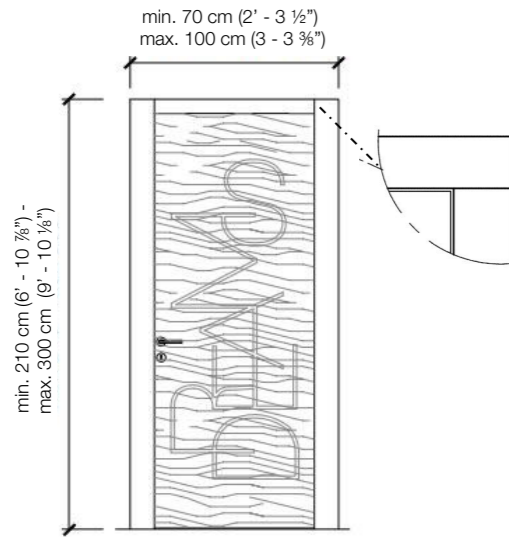

COOK

BATH

LIVING

STUDIO

STANDARD FRAME

DIMENSIONS

Standard single hinged door

Flush with the door frame single hinged door

Flush with the door frame single hinged door with wall panels

Standard symmetrical double hinged door

Flush with the doorframe symmetrical double hinged door

Flush with the doorframe symmetrical double hinged door with wall panels

Legend

A = Opening width	D - 110 mm
B = Covering dimensions	D + 70 mm
C = Door	D - 75 mm
D = Door way	
E = Door Frame dimensions	D - 20 mm
A1 = Opening width	D1 - 55 mm
B1 = Covering dimensions	D1 + 35 mm
C1 = Door	D1 - 48 mm
D1 = Door way	
E1 = Door Frame dimensions	D1 - 10 mm

SLIM FRAME

DIMENSIONS

Standard single hinged door

Vertical section

Standard asymmetrical double hinged door

Standard symmetrical double hinged door

Legend

- | | |
|---------------------------|------------|
| A = Opening width | D - 114 mm |
| C = Door | D + 100 mm |
| D = Door way | D - 14 mm |
| E = Doorframe dimensions | |
| A1 = Opening width | D1 - 57 mm |
| C1 = Door | D1 + 55 mm |
| D1 = Door way | |
| E1 = Doorframe dimensions | D1 - 7 mm |