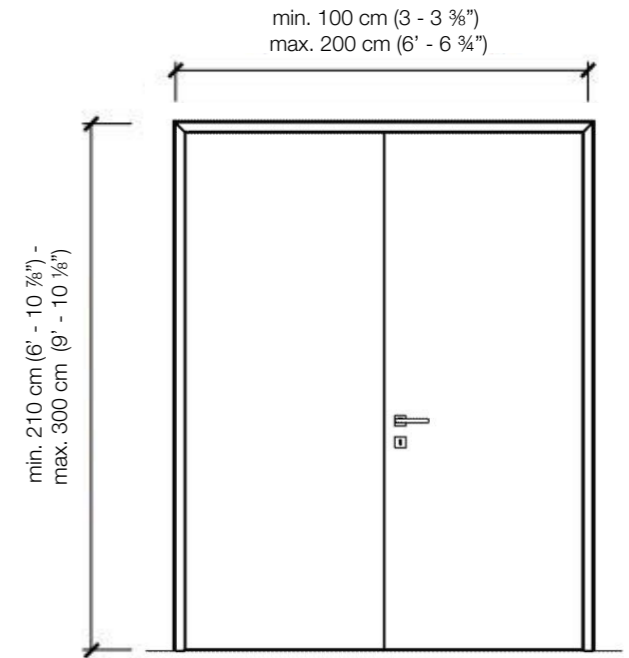

COOK

BATH

LIVING

STUDIO

STANDARD FRAME

DIMENSIONS

Standard single hinged door

Flush with the door frame single hinged door

Flush with the door frame single hinged door with wall panels

Standard symmetrical double hinged door

Flush with the doorframe symmetrical double hinged door

Flush with the doorframe symmetrical double hinged door with wall panels

Legend

A = Opening width	D - 110 mm
B = Covering dimensions	D + 70 mm
C = Door	D - 75 mm
D = Door way	
E = Door Frame dimensions	D - 20 mm
A1 = Opening width	D1 - 55 mm
B1 = Covering dimensions	D1 + 35 mm
C1 = Door	D1 - 48 mm
D1 = Door way	
E1 = Door Frame dimensions	D1 - 10 mm

SLIM FRAME

DIMENSIONS

Standard single hinged door

Vertical section

Standard asymmetrical double hinged door

Standard symmetrical double hinged door

Legend

- | | |
|---------------------------|------------|
| A = Opening width | D - 114 mm |
| C = Door | D + 100 mm |
| D = Door way | D - 14 mm |
| E = Doorframe dimensions | |
| A1 = Opening width | D1 - 57 mm |
| C1 = Door | D1 + 55 mm |
| D1 = Door way | |
| E1 = Doorframe dimensions | D1 - 7 mm |