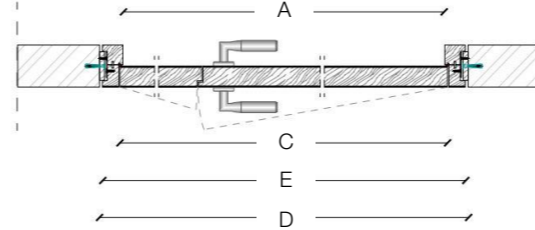

Wood veneered hinged door with horizontal grain and wood veneered door frame, featuring the same decorative carving on both sides.

The panel and the decoration can be made either in the same wood or different ones. It is available in all woods of the collection and the single leaf or symmetrical double-leaf models.

Legend

A = Opening width	D - 110 mm
B = Covering dimensions	D + 70 mm
C = Door	D - 75 mm
D = Door way	
E = Door Frame dimensions	D - 20 mm
A1 = Opening width	D1 - 55 mm
B1 = Covering dimensions	D1 + 35 mm
C1 = Door	D1 - 48 mm
D1 = Door way	
E1 = Door Frame dimensions	D1 - 10 mm

SLIM FRAME

DIMENSIONS

Standard single hinged door

Vertical section

Standard asymmetrical double hinged door

Standard symmetrical double hinged door

Legend

- | | |
|---------------------------|------------|
| A = Opening width | D - 114 mm |
| C = Door | D + 100 mm |
| D = Door way | D - 14 mm |
| E = Doorframe dimensions | |
| A1 = Opening width | D1 - 57 mm |
| C1 = Door | D1 + 55 mm |
| D1 = Door way | |
| E1 = Doorframe dimensions | D1 - 7 mm |