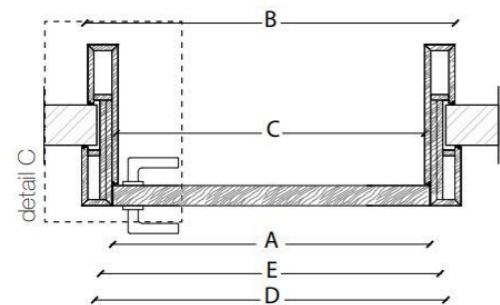

COOK

BATH

LIVING

STUDIO

STANDARD FRAME

DIMENSIONS

Standard single hinged door

Flush with the door frame single hinged door

Legend

A = Opening width	D - 110 mm
B = Covering dimensions	D + 70 mm
C = Door	D - 75 mm
D = Door way	
E = Door Frame dimensions	D - 20 mm
A1 = Opening width	D1 - 55 mm
B1 = Covering dimensions	D1 + 35 mm
C1 = Door	D1 - 48 mm
D1 = Door way	
E1 = Door Frame dimensions	D1 - 10 mm

SLIM FRAME

DIMENSIONS

Standard single hinged door

Vertical section

Standard asymmetrical double hinged door

Standard symmetrical double hinged door

Legend

- | | |
|---------------------------|------------|
| A = Opening width | D - 114 mm |
| C = Door | D + 100 mm |
| D = Door way | D - 14 mm |
| E = Doorframe dimensions | |
| A1 = Opening width | D1 - 57 mm |
| C1 = Door | D1 + 55 mm |
| D1 = Door way | |
| E1 = Doorframe dimensions | D1 - 7 mm |