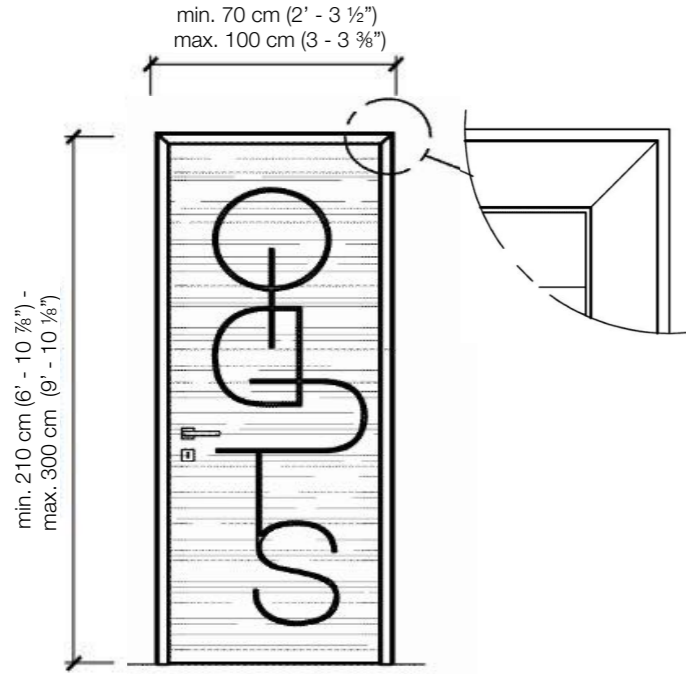

COOK

BATH

LIVING

STUDIO

STANDARD FRAME

DIMENSIONS

Standard single hinged door

Flush with the door frame single hinged door

Flush with the door frame single hinged door with wall panels

Standard symmetrical double hinged door

Flush with the doorframe symmetrical double hinged door

Flush with the doorframe symmetrical double hinged door with wall panels

Legend

A = Opening width	D - 110 mm
B = Covering dimensions	D + 70 mm
C = Door	D - 75 mm
D = Door way	
E = Door Frame dimensions	D - 20 mm
A1 = Opening width	D1 - 55 mm
B1 = Covering dimensions	D1 + 35 mm
C1 = Door	D1 - 48 mm
D1 = Door way	
E1 = Door Frame dimensions	D1 - 10 mm

SLIM FRAME

DIMENSIONS

Standard single hinged door

Vertical section

Standard asymmetrical double hinged door

Standard symmetrical double hinged door

Legend

- | | |
|---------------------------|------------|
| A = Opening width | D - 114 mm |
| C = Door | D + 100 mm |
| D = Door way | D - 14 mm |
| E = Doorframe dimensions | |
| A1 = Opening width | D1 - 57 mm |
| C1 = Door | D1 + 55 mm |
| D1 = Door way | |
| E1 = Doorframe dimensions | D1 - 7 mm |