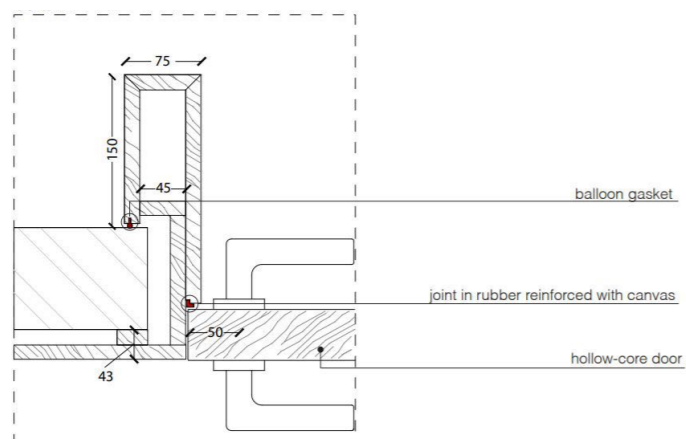

SLIM FRAME

DIMENSIONS

Standard single hinged door

Vertical section

Standard asymmetrical double hinged door

Standard symmetrical double hinged door

Legend

- | | |
|---------------------------|------------|
| A = Opening width | D - 114 mm |
| C = Door | D + 100 mm |
| D = Door way | D - 14 mm |
| E = Doorframe dimensions | |
| A1 = Opening width | D1 - 57 mm |
| C1 = Door | D1 + 55 mm |
| D1 = Door way | |
| E1 = Doorframe dimensions | D1 - 7 mm |

DETAILS - STANDARD FRAME

Detail A - Standard Door

Detail B - Standard Door

Detail C - Flush with the doorframe door

Detail D - Flush with the doorframe door

Detail E - Flush with the doorframe door with boiserie