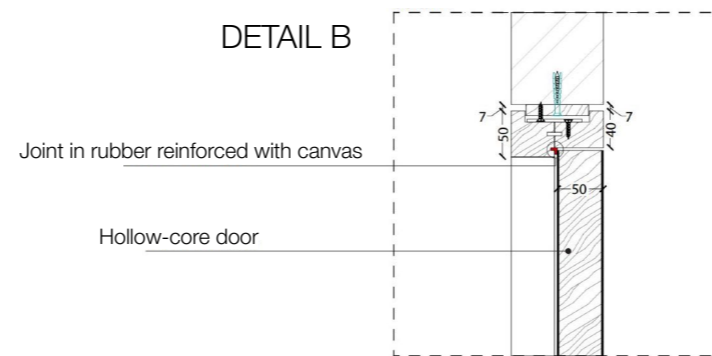

SLIM FRAME

DIMENSIONS

Standard single hinged door

Vertical section

Standard asymmetrical double hinged door

Standard symmetrical double hinged door

Legend

- | | |
|---------------------------|------------|
| A = Opening width | D - 114 mm |
| C = Door | D + 100 mm |
| D = Door way | D - 14 mm |
| E = Doorframe dimensions | |
| A1 = Opening width | D1 - 57 mm |
| C1 = Door | D1 + 55 mm |
| D1 = Door way | |
| E1 = Doorframe dimensions | D1 - 7 mm |