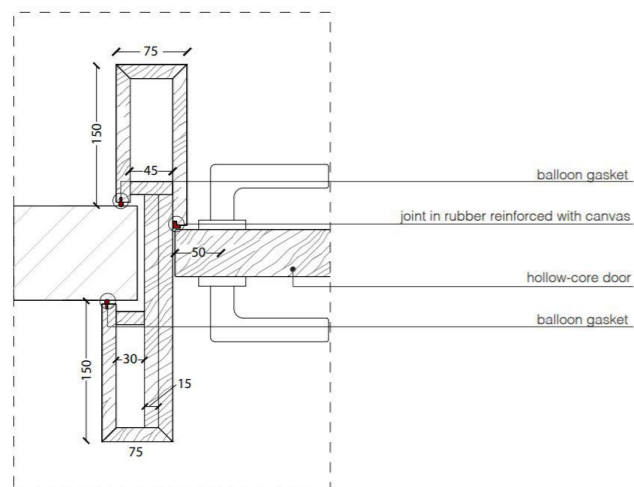

DETAILS - STANDARD FRAME

Detail A - Standard Door