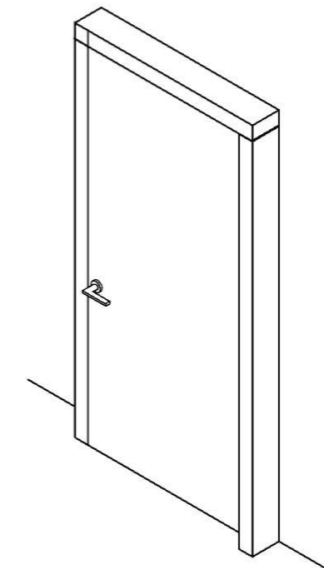

COOK

BATH

LIVING

STUDIO

STANDARD FRAME

DIMENSIONS

Standard single hinged door

Flush with the door frame single hinged door

Flush with the door frame single hinged door with wall panels

Standard symmetrical double hinged door

Flush with the doorframe symmetrical double hinged door

Flush with the doorframe symmetrical double hinged door with wall panels

Legend

A = Opening width	D - 110 mm
B = Covering dimensions	D + 70 mm
C = Door	D - 75 mm
D = Door way	
E = Door Frame dimensions	D - 20 mm
A1 = Opening width	D1 - 55 mm
B1 = Covering dimensions	D1 + 35 mm
C1 = Door	D1 - 48 mm
D1 = Door way	
E1 = Door Frame dimensions	D1 - 10 mm

SLIM FRAME

DIMENSIONS

Standard single hinged door

Vertical section

Standard asymmetrical double hinged door

Standard symmetrical double hinged door

Legend

- | | |
|---------------------------|------------|
| A = Opening width | D - 114 mm |
| C = Door | D + 100 mm |
| D = Door way | D - 14 mm |
| E = Doorframe dimensions | |
| A1 = Opening width | D1 - 57 mm |
| C1 = Door | D1 + 55 mm |
| D1 = Door way | |
| E1 = Doorframe dimensions | D1 - 7 mm |