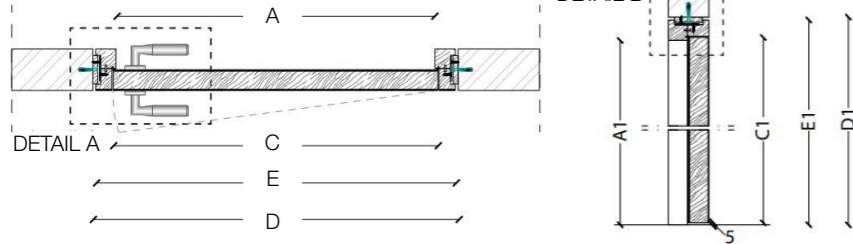

Legend

A = Opening width	D - 110 mm
B = Covering dimensions	D + 70 mm
C = Door	D - 75 mm
D = Door way	
E = Door Frame dimensions	D - 20 mm
A1 = Opening width	D1 - 55 mm
B1 = Covering dimensions	D1 + 35 mm
C1 = Door	D1 - 48 mm
D1 = Door way	
E1 = Door Frame dimensions	D1 - 10 mm

SLIM FRAME

DIMENSIONS

Standard single hinged door

Vertical section

Standard asymmetrical double hinged door

Standard symmetrical double hinged door

Legend

- | | |
|---------------------------|------------|
| A = Opening width | D - 114 mm |
| C = Door | D + 100 mm |
| D = Door way | D - 14 mm |
| E = Doorframe dimensions | |
| A1 = Opening width | D1 - 57 mm |
| C1 = Door | D1 + 55 mm |
| D1 = Door way | |
| E1 = Doorframe dimensions | D1 - 7 mm |