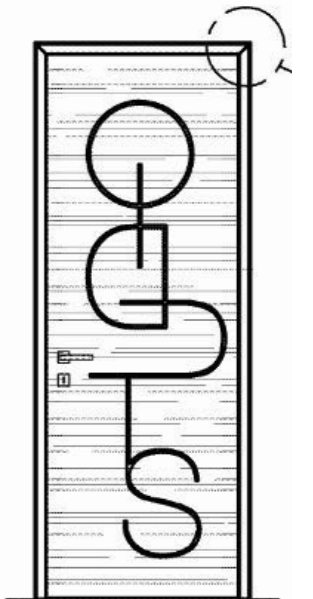

Wood veneered hinged door with horizontal grain and wood veneered door frame, featuring the same decorative carving on both sides.

The panel and the decoration can be made either in the same wood or different ones. It is available in all woods of the collection and the single leaf or symmetrical double-leaf models.

STANDARD DOOR - OPTIONS

DREAMS

COOK

BATH

LIVING

STUDIO

SLIM DOOR - OPTIONS

DREAMS

COOK

BATH

LIVING

STUDIO

STANDARD FRAME

DIMENSIONS

Standard single hinged door

Flush with the door frame single hinged door

SLIM FRAME

DIMENSIONS

Standard single hinged door

Vertical section

Standard asymmetrical double hinged door

Standard symmetrical double hinged door

Legend

- | | |
|---------------------------|------------|
| A = Opening width | D - 114 mm |
| C = Door | D + 100 mm |
| D = Door way | D - 14 mm |
| E = Doorframe dimensions | |
| A1 = Opening width | D1 - 57 mm |
| C1 = Door | D1 + 55 mm |
| D1 = Door way | |
| E1 = Doorframe dimensions | D1 - 7 mm |