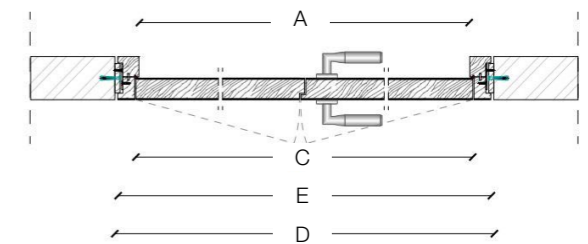

Legend

A = Opening width	D - 110 mm
B = Covering dimensions	D + 70 mm
C = Door	D - 75 mm
D = Door way	
E = Door Frame dimensions	D - 20 mm
A1 = Opening width	D1 - 55 mm
B1 = Covering dimensions	D1 + 35 mm
C1 = Door	D1 - 48 mm
D1 = Door way	
E1 = Door Frame dimensions	D1 - 10 mm

SLIM FRAME

DIMENSIONS

Standard single hinged door

Vertical section

Standard asymmetrical double hinged door

Standard symmetrical double hinged door

Legend

- | | |
|---------------------------|------------|
| A = Opening width | D - 114 mm |
| C = Door | D + 100 mm |
| D = Door way | D - 14 mm |
| E = Doorframe dimensions | |
| A1 = Opening width | D1 - 57 mm |
| C1 = Door | D1 + 55 mm |
| D1 = Door way | |
| E1 = Doorframe dimensions | D1 - 7 mm |