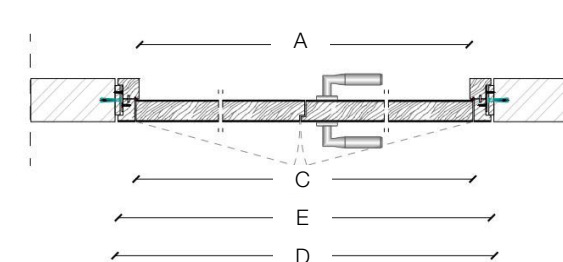

Flush with the doorframe symmetrical double hinged door with wall panels

Legend

- A = Opening width
- B = Covering dimensions
- C = Door
- D = Door way
- E = Door Frame dimensions
- D - 110 mm
- D + 70 mm
- D - 75 mm
- D - 20 mm
- A1 = Opening width
- B1 = Covering dimensions
- C1 = Door
- D1 = Door way
- E1 = Door Frame dimensions
- D1 - 55 mm
- D1 + 35 mm
- D1 - 48 mm
- D1 - 10 mm

SLIM FRAME

Standard single hinged door

Vertical section

Standard asymmetrical double hinged door

Standard symmetrical double hinged door

Legend

- | | |
|----------------------------|------------|
| A = Opening width | D - 114 mm |
| C = Door | D + 100 mm |
| D = Door way | D - 14 mm |
| E = Door Frame dimensions | D - 14 mm |
| A1 = Opening width | D1 - 57 mm |
| C1 = Door | D1 + 55 mm |
| D1 = Door way | D1 - 7 mm |
| E1 = Door Frame dimensions | D1 - 7 mm |