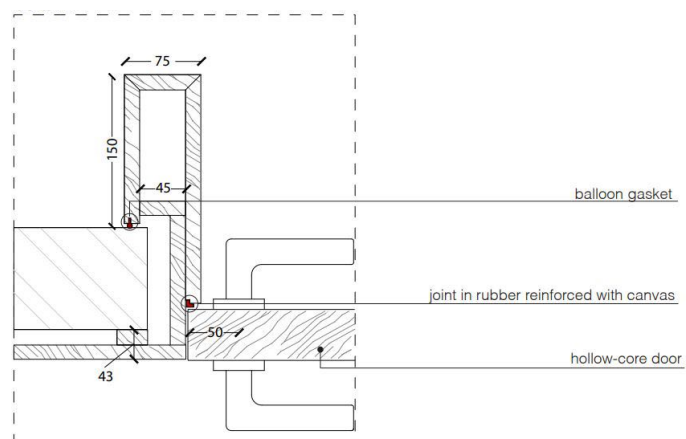

Flush with the doorframe symmetrical double hinged door with wall panels

Legend

- A = Opening width
- B = Covering dimensions
- C = Door
- D = Door way
- E = Door Frame dimensions
- D - 110 mm
- D + 70 mm
- D - 75 mm
- D - 20 mm
- A1 = Opening width
- B1 = Covering dimensions
- C1 = Door
- D1 = Door way
- E1 = Door Frame dimensions
- D1 - 55 mm
- D1 + 35 mm
- D1 - 48 mm
- D1 - 10 mm

SLIM FRAME

Standard single hinged door

Vertical section

Standard asymmetrical double hinged door

Standard symmetrical double hinged door

Legend

- | | |
|----------------------------|------------|
| A = Opening width | D - 114 mm |
| C = Door | D + 100 mm |
| D = Door way | D - 14 mm |
| E = Door Frame dimensions | D - 14 mm |
| A1 = Opening width | D1 - 57 mm |
| C1 = Door | D1 + 55 mm |
| D1 = Door way | D1 - 7 mm |
| E1 = Door Frame dimensions | D1 - 7 mm |

DETAILS - STANDARD FRAME

Detail A - Standard Door

Detail B - Standard Door

Detail C - Flush with the door frame door

Detail D - Flush with the door frame door

Detail E - Flush with the door frame door with boiserie