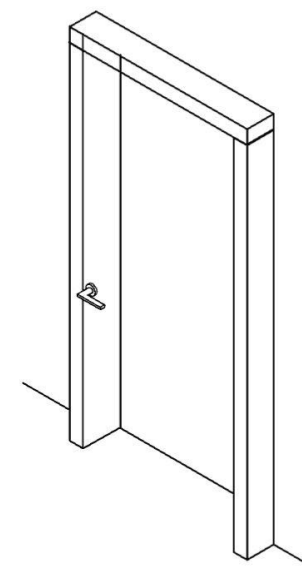

Tratti door allows to underline the precious effects of wood, thanks to unique combinations and characterizes the space with its innovative design, immediately recognizable.

Wood veneered hinged door with vertical grain, featuring the same decorative carving on both sides. The panel and the decoration can be made either in the same wood or different ones. It is available in all wood essences of the collection and the single leaf or symmetrical double-leaf versions.

STANDARD FRAME

Standard single hinged door

Standard symmetrical double hinged door

Flush with the door frame single hinged door

Flush with the doorframe symmetrical double hinged door

Flush with the door frame single hinged door with wall panels

Flush with the doorframe symmetrical double hinged door with wall panels

Legend

- A = Opening width
- B = Covering dimensions
- C = Door
- D = Door way
- E = Door Frame dimensions
- D - 110 mm
- D + 70 mm
- D - 75 mm
- D - 20 mm
- A1 = Opening width
- B1 = Covering dimensions
- C1 = Door
- D1 = Door way
- E1 = Door Frame dimensions
- D1 - 55 mm
- D1 + 35 mm
- D1 - 48 mm
- D1 - 10 mm

SLIM FRAME

Standard single hinged door

Vertical section

Standard asymmetrical double hinged door

Standard symmetrical double hinged door

Legend

- | | |
|----------------------------|------------|
| A = Opening width | D - 114 mm |
| C = Door | D + 100 mm |
| D = Door way | D - 14 mm |
| E = Door Frame dimensions | D - 14 mm |
| A1 = Opening width | D1 - 57 mm |
| C1 = Door | D1 + 55 mm |
| D1 = Door way | D1 - 7 mm |
| E1 = Door Frame dimensions | D1 - 7 mm |