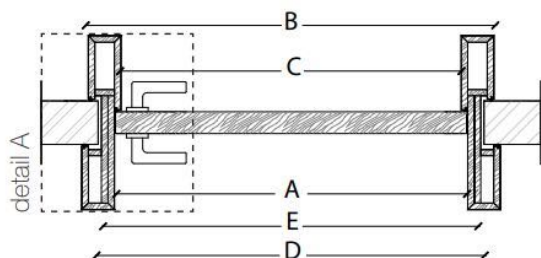

Tratti door allows to underline the precious effects of wood, thanks to unique combinations and characterizes the space with its innovative design, immediately recognizable.

Wood veneered hinged door with vertical grain, featuring the same decorative carving on both sides. The panel and the decoration can be made either in the same wood or different ones. It is available in all wood essences of the collection and the single leaf or symmetrical double-leaf versions.

STANDARD FRAME

Standard single hinged door

Standard symmetrical double hinged door

Flush with the door frame single hinged door

Flush with the doorframe symmetrical double hinged door

Flush with the door frame single hinged door with wall panels

Flush with the doorframe symmetrical double hinged door with wall panels

Legend

- A = Opening width
- B = Covering dimensions
- C = Door
- D = Door way
- E = Door Frame dimensions
- D - 110 mm
- D + 70 mm
- D - 75 mm
- D - 20 mm
- A1 = Opening width
- B1 = Covering dimensions
- C1 = Door
- D1 = Door way
- E1 = Door Frame dimensions
- D1 - 55 mm
- D1 + 35 mm
- D1 - 48 mm
- D1 - 10 mm

SLIM FRAME

Standard single hinged door

Vertical section

Standard asymmetrical double hinged door

Standard symmetrical double hinged door

Legend

- | | |
|----------------------------|------------|
| A = Opening width | D - 114 mm |
| C = Door | D + 100 mm |
| D = Door way | D - 14 mm |
| E = Door Frame dimensions | D - 14 mm |
| A1 = Opening width | D1 - 57 mm |
| C1 = Door | D1 + 55 mm |
| D1 = Door way | D1 - 7 mm |
| E1 = Door Frame dimensions | D1 - 7 mm |