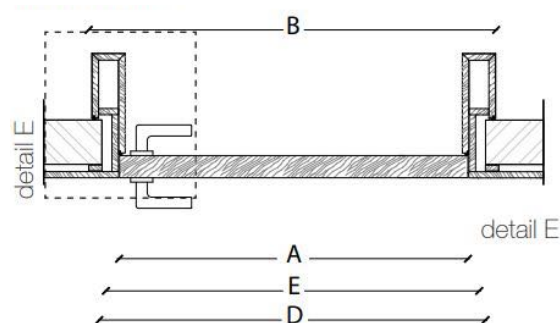

Tratti door allows to underline the precious effects of wood, thanks to unique combinations and characterizes the space with its innovative design, immediately recognizable.

Wood veneered hinged door with vertical grain, featuring the same decorative carving on both sides. The panel and the decoration can be made either in the same wood or different ones. It is available in all wood essences of the collection and the single leaf or symmetrical double-leaf versions.

STANDARD FRAME

Standard single hinged door

Standard symmetrical double hinged door

Flush with the door frame single hinged door

Flush with the doorframe symmetrical double hinged door

Flush with the door frame single hinged door with wall panels

Flush with the doorframe symmetrical double hinged door with wall panels

Legend

- A = Opening width
- B = Covering dimensions
- C = Door
- D = Door way
- E = Door Frame dimensions
- D - 110 mm
- D + 70 mm
- D - 75 mm
- D - 20 mm
- A1 = Opening width
- B1 = Covering dimensions
- C1 = Door
- D1 = Door way
- E1 = Door Frame dimensions
- D1 - 55 mm
- D1 + 35 mm
- D1 - 48 mm
- D1 - 10 mm

SLIM FRAME

Standard single hinged door

Vertical section

Standard asymmetrical double hinged door

Standard symmetrical double hinged door

Legend

- | | |
|----------------------------|------------|
| A = Opening width | D - 114 mm |
| C = Door | D + 100 mm |
| D = Door way | D - 14 mm |
| E = Door Frame dimensions | D - 14 mm |
| A1 = Opening width | D1 - 57 mm |
| C1 = Door | D1 + 55 mm |
| D1 = Door way | D1 - 7 mm |
| E1 = Door Frame dimensions | D1 - 7 mm |