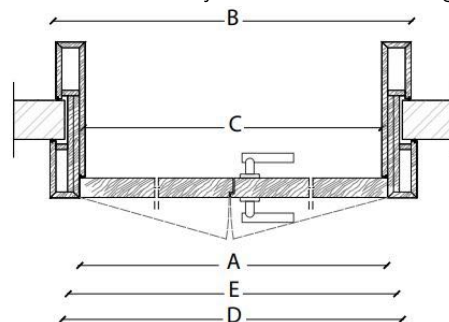

STANDARD FRAME

Standard single hinged door

Standard symmetrical double hinged door

Flush with the door frame single hinged door

Flush with the doorframe symmetrical double hinged door

Flush with the door frame single hinged door with wall panels

Flush with the doorframe symmetrical double hinged door with wall panels

Legend

- A = Opening width
- B = Covering dimensions
- C = Door
- D = Door way
- E = Door Frame dimensions
- D - 110 mm
- D + 70 mm
- D - 75 mm
- D - 20 mm
- A1 = Opening width
- B1 = Covering dimensions
- C1 = Door
- D1 = Door way
- E1 = Door Frame dimensions
- D1 - 55 mm
- D1 + 35 mm
- D1 - 48 mm
- D1 - 10 mm

SLIM FRAME

Standard single hinged door

Vertical section

Standard asymmetrical double hinged door

Standard symmetrical double hinged door

Legend

- | | |
|----------------------------|------------|
| A = Opening width | D - 114 mm |
| C = Door | D + 100 mm |
| D = Door way | D - 14 mm |
| E = Door Frame dimensions | D - 14 mm |
| A1 = Opening width | D1 - 57 mm |
| C1 = Door | D1 + 55 mm |
| D1 = Door way | D1 - 7 mm |
| E1 = Door Frame dimensions | D1 - 7 mm |