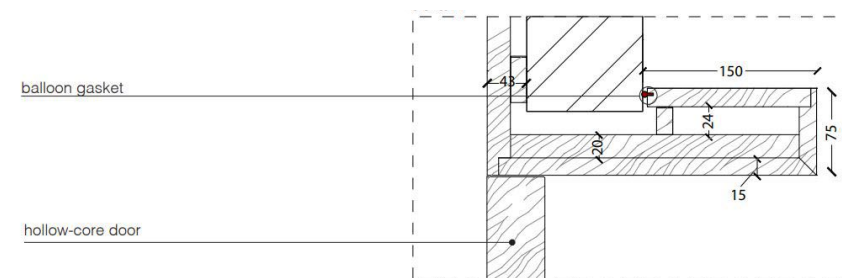

Detail F - Flush with the door frame door with boiserie