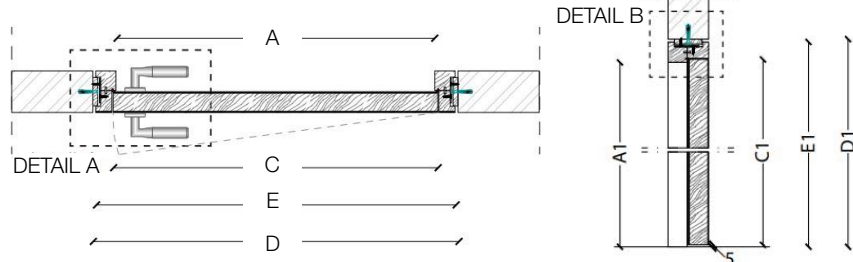

Flush with the doorframe symmetrical double hinged door with wall panels

Legend

- A = Opening width
- B = Covering dimensions
- C = Door
- D = Door way
- E = Door Frame dimensions
- D - 110 mm
- D + 70 mm
- D - 75 mm
- D - 20 mm
- A1 = Opening width
- B1 = Covering dimensions
- C1 = Door
- D1 = Door way
- E1 = Door Frame dimensions
- D1 - 55 mm
- D1 + 35 mm
- D1 - 48 mm
- D1 - 10 mm

SLIM FRAME

Standard single hinged door

Vertical section

Standard asymmetrical double hinged door

Standard symmetrical double hinged door

Legend

- | | |
|----------------------------|------------|
| A = Opening width | D - 114 mm |
| C = Door | D + 100 mm |
| D = Door way | D - 14 mm |
| E = Door Frame dimensions | D - 14 mm |
| A1 = Opening width | D1 - 57 mm |
| C1 = Door | D1 + 55 mm |
| D1 = Door way | D1 - 7 mm |
| E1 = Door Frame dimensions | D1 - 7 mm |