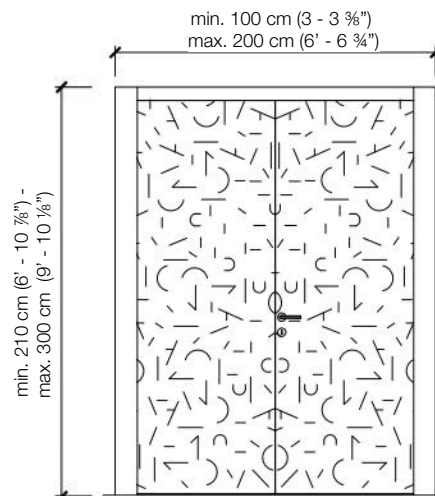

MATERIA

COLLECTION
LUXURY DECOR AND BESPOKE SOLUTIONS

TRATTI HINGED DOOR

LAURAMERONI
design . collection

The key feature of this door is the Graffiti Collection door frame, which thanks to its dimensions characterizes the door in a unique and immediately recognizable way.

STANDARD FRAME

Standard single hinged door

Standard symmetrical double hinged door

Flush with the door frame single hinged door

Flush with the doorframe symmetrical double hinged door

Flush with the door frame single hinged door with wall panels

Flush with the doorframe symmetrical double hinged door with wall panels

Legend

- A = Opening width
- B = Covering dimensions
- C = Door
- D = Door way
- E = Door Frame dimensions
- D - 110 mm
- D + 70 mm
- D - 75 mm
- D - 20 mm
- A1 = Opening width
- B1 = Covering dimensions
- C1 = Door
- D1 = Door way
- E1 = Door Frame dimensions
- D1 - 55 mm
- D1 + 35 mm
- D1 - 48 mm
- D1 - 10 mm

SLIM FRAME

Standard single hinged door

Vertical section

Standard asymmetrical double hinged door

Standard symmetrical double hinged door

Legend

- | | |
|----------------------------|------------|
| A = Opening width | D - 114 mm |
| C = Door | D + 100 mm |
| D = Door way | D - 14 mm |
| E = Door Frame dimensions | D - 14 mm |
| A1 = Opening width | D1 - 57 mm |
| C1 = Door | D1 + 55 mm |
| D1 = Door way | D1 - 7 mm |
| E1 = Door Frame dimensions | D1 - 7 mm |