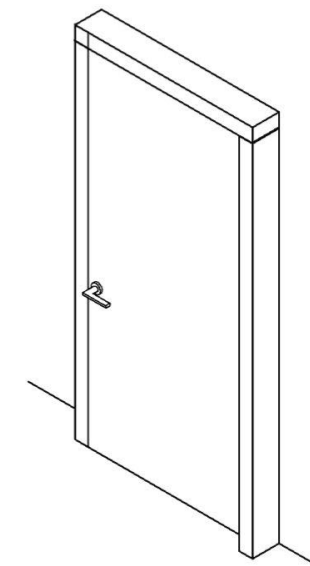

Tratti door allows to underline the precious effects of wood, thanks to unique combinations and characterizes the space with its innovative design, immediately recognizable.

Wood veneered hinged door with vertical grain, featuring the same decorative carving on both sides. The panel and the decoration can be made either in the same wood or different ones. It is available in all wood essences of the collection and the single leaf or symmetrical double-leaf versions.

STANDARD FRAME

Standard single hinged door

Standard symmetrical double hinged door

Flush with the door frame single hinged door

Flush with the doorframe symmetrical double hinged door

Flush with the door frame single hinged door with wall panels

Flush with the doorframe symmetrical double hinged door with wall panels

Legend

- A = Opening width
- B = Covering dimensions
- C = Door
- D = Door way
- E = Door Frame dimensions
- D - 110 mm
- D + 70 mm
- D - 75 mm
- D - 20 mm
- A1 = Opening width
- B1 = Covering dimensions
- C1 = Door
- D1 = Door way
- E1 = Door Frame dimensions
- D1 - 55 mm
- D1 + 35 mm
- D1 - 48 mm
- D1 - 10 mm

SLIM FRAME

Standard single hinged door

Vertical section

Standard asymmetrical double hinged door

Standard symmetrical double hinged door

Legend

- | | |
|----------------------------|------------|
| A = Opening width | D - 114 mm |
| C = Door | D + 100 mm |
| D = Door way | D - 14 mm |
| E = Door Frame dimensions | D - 14 mm |
| A1 = Opening width | D1 - 57 mm |
| C1 = Door | D1 + 55 mm |
| D1 = Door way | D1 - 7 mm |
| E1 = Door Frame dimensions | D1 - 7 mm |