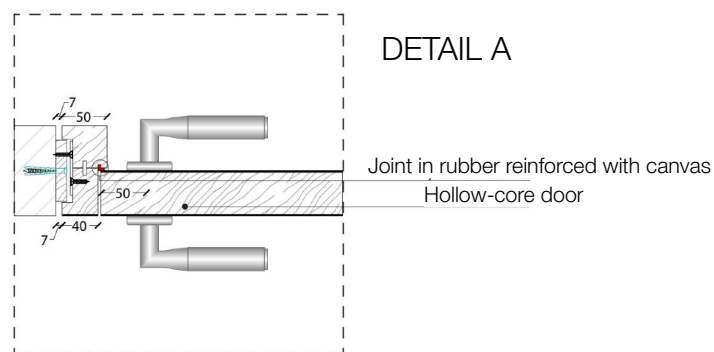

Flush with the doorframe symmetrical double hinged door with wall panels

Legend

- A = Opening width
- B = Covering dimensions
- C = Door
- D = Door way
- E = Door Frame dimensions
- D - 110 mm
- D + 70 mm
- D - 75 mm
- D - 20 mm
- A1 = Opening width
- B1 = Covering dimensions
- C1 = Door
- D1 = Door way
- E1 = Door Frame dimensions
- D1 - 55 mm
- D1 + 35 mm
- D1 - 48 mm
- D1 - 10 mm

SLIM FRAME

Standard single hinged door

Vertical section

Standard asymmetrical double hinged door

Standard symmetrical double hinged door

Legend

- | | |
|----------------------------|------------|
| A = Opening width | D - 114 mm |
| C = Door | D + 100 mm |
| D = Door way | D - 14 mm |
| E = Door Frame dimensions | D - 14 mm |
| A1 = Opening width | D1 - 57 mm |
| C1 = Door | D1 + 55 mm |
| D1 = Door way | D1 - 7 mm |
| E1 = Door Frame dimensions | D1 - 7 mm |