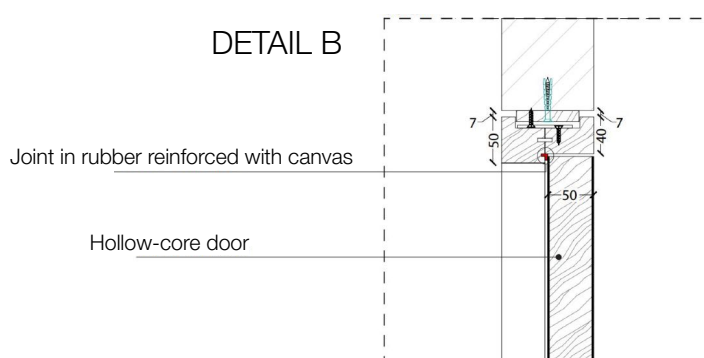

Flush with the doorframe symmetrical double hinged door with wall panels

Legend

- A = Opening width
- B = Covering dimensions
- C = Door
- D = Door way
- E = Door Frame dimensions
- D - 110 mm
- D + 70 mm
- D - 75 mm
- D - 20 mm
- A1 = Opening width
- B1 = Covering dimensions
- C1 = Door
- D1 = Door way
- E1 = Door Frame dimensions
- D1 - 55 mm
- D1 + 35 mm
- D1 - 48 mm
- D1 - 10 mm

SLIM FRAME

Standard single hinged door

Vertical section

Standard asymmetrical double hinged door

Standard symmetrical double hinged door

Legend

- | | |
|----------------------------|------------|
| A = Opening width | D - 114 mm |
| C = Door | D + 100 mm |
| D = Door way | D - 14 mm |
| E = Door Frame dimensions | D - 14 mm |
| A1 = Opening width | D1 - 57 mm |
| C1 = Door | D1 + 55 mm |
| D1 = Door way | D1 - 7 mm |
| E1 = Door Frame dimensions | D1 - 7 mm |