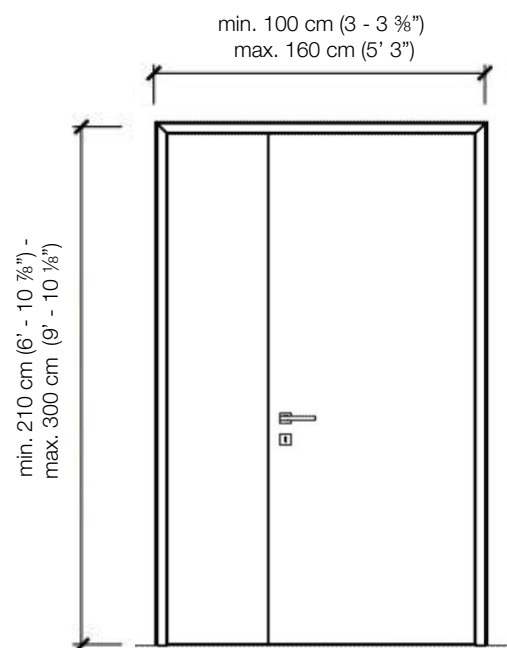

STANDARD FRAME

Standard single hinged door

Standard symmetrical double hinged door

Flush with the door frame single hinged door

Flush with the doorframe symmetrical double hinged door

Flush with the door frame single hinged door with wall panels

Flush with the doorframe symmetrical double hinged door with wall panels

Legend

- A = Opening width
- B = Covering dimensions
- C = Door
- D = Door way
- E = Door Frame dimensions
- D - 110 mm
- D + 70 mm
- D - 75 mm
- D - 20 mm
- A1 = Opening width
- B1 = Covering dimensions
- C1 = Door
- D1 = Door way
- E1 = Door Frame dimensions
- D1 - 55 mm
- D1 + 35 mm
- D1 - 48 mm
- D1 - 10 mm

SLIM FRAME

Standard single hinged door

Vertical section

Standard asymmetrical double hinged door

Standard symmetrical double hinged door

Legend

- | | |
|----------------------------|------------|
| A = Opening width | D - 114 mm |
| C = Door | D + 100 mm |
| D = Door way | D - 14 mm |
| E = Door Frame dimensions | D - 14 mm |
| A1 = Opening width | D1 - 57 mm |
| C1 = Door | D1 + 55 mm |
| D1 = Door way | D1 - 7 mm |
| E1 = Door Frame dimensions | D1 - 7 mm |