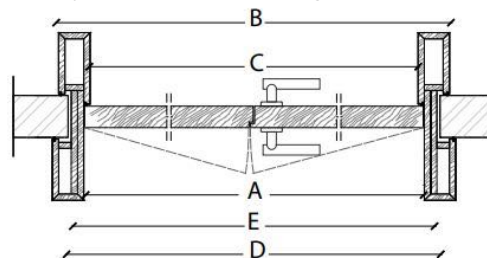

Tratti door allows to underline the precious effects of wood, thanks to unique combinations and characterizes the space with its innovative design, immediately recognizable.

Wood veneered hinged door with vertical grain, featuring the same decorative carving on both sides. The panel and the decoration can be made either in the same wood or different ones. It is available in all wood essences of the collection and the single leaf or symmetrical double-leaf versions.

STANDARD FRAME

Standard single hinged door

Standard symmetrical double hinged door

Flush with the door frame single hinged door

Flush with the doorframe symmetrical double hinged door

Flush with the door frame single hinged door with wall panels

Flush with the doorframe symmetrical double hinged door with wall panels

Legend

- A = Opening width
- B = Covering dimensions
- C = Door
- D = Door way
- E = Door Frame dimensions
- D - 110 mm
- D + 70 mm
- D - 75 mm
- D - 20 mm
- A1 = Opening width
- B1 = Covering dimensions
- C1 = Door
- D1 = Door way
- E1 = Door Frame dimensions
- D1 - 55 mm
- D1 + 35 mm
- D1 - 48 mm
- D1 - 10 mm

SLIM FRAME

Standard single hinged door

Vertical section

Standard asymmetrical double hinged door

Standard symmetrical double hinged door

Legend

- | | |
|----------------------------|------------|
| A = Opening width | D - 114 mm |
| C = Door | D + 100 mm |
| D = Door way | D - 14 mm |
| E = Door Frame dimensions | D - 14 mm |
| A1 = Opening width | D1 - 57 mm |
| C1 = Door | D1 + 55 mm |
| D1 = Door way | D1 - 7 mm |
| E1 = Door Frame dimensions | D1 - 7 mm |