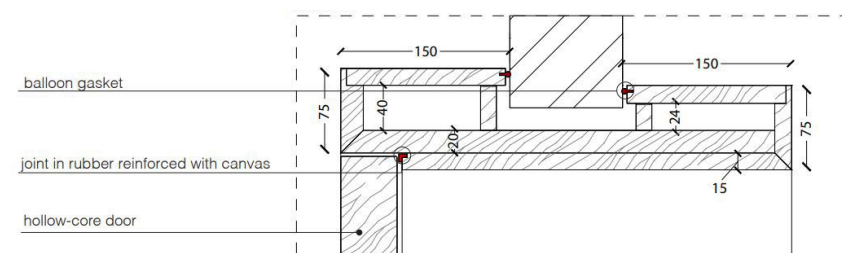

Detail D - Flush with the door frame door