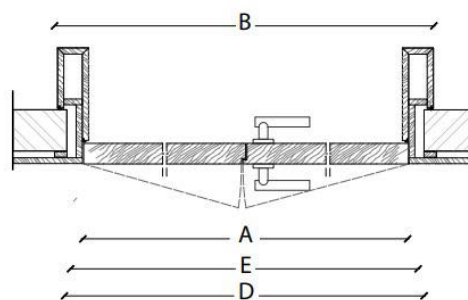

STANDARD FRAME

Standard single hinged door

Standard symmetrical double hinged door

Flush with the door frame single hinged door

Flush with the doorframe symmetrical double hinged door

Flush with the door frame single hinged door with wall panels

Flush with the doorframe symmetrical double hinged door with wall panels

Legend

- A = Opening width
- B = Covering dimensions
- C = Door
- D = Door way
- E = Door Frame dimensions
- D - 110 mm
- D + 70 mm
- D - 75 mm
- D - 20 mm
- A1 = Opening width
- B1 = Covering dimensions
- C1 = Door
- D1 = Door way
- E1 = Door Frame dimensions
- D1 - 55 mm
- D1 + 35 mm
- D1 - 48 mm
- D1 - 10 mm

SLIM FRAME

Standard single hinged door

Vertical section

Standard asymmetrical double hinged door

Standard symmetrical double hinged door

Legend

- | | |
|----------------------------|------------|
| A = Opening width | D - 114 mm |
| C = Door | D + 100 mm |
| D = Door way | D - 14 mm |
| E = Door Frame dimensions | D - 14 mm |
| A1 = Opening width | D1 - 57 mm |
| C1 = Door | D1 + 55 mm |
| D1 = Door way | D1 - 7 mm |
| E1 = Door Frame dimensions | D1 - 7 mm |