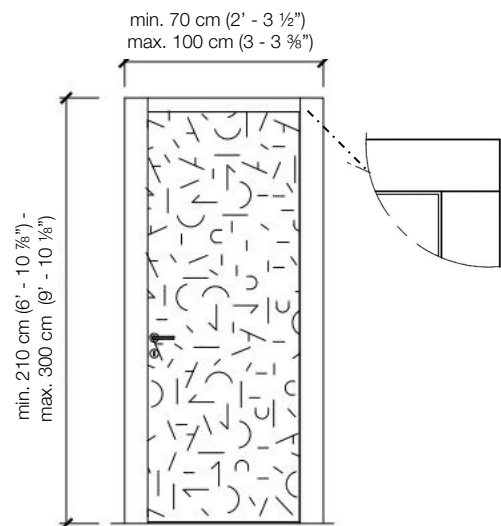

STANDARD FRAME