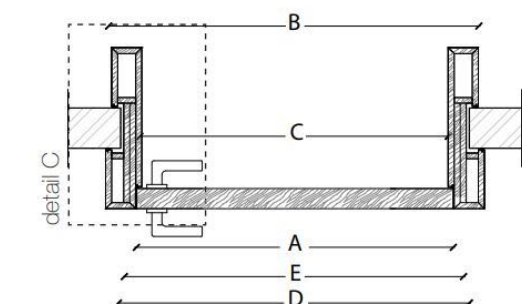

STANDARD FRAME

Standard single hinged door

Standard symmetrical double hinged door

Flush with the door frame single hinged door

Flush with the doorframe symmetrical double hinged door

Flush with the door frame single hinged door with wall panels

Flush with the doorframe symmetrical double hinged door with wall panels

Legend

- A = Opening width
- B = Covering dimensions
- C = Door
- D = Door way
- E = Door Frame dimensions
- D - 110 mm
- D + 70 mm
- D - 75 mm
- D - 20 mm
- A1 = Opening width
- B1 = Covering dimensions
- C1 = Door
- D1 = Door way
- E1 = Door Frame dimensions
- D1 - 55 mm
- D1 + 35 mm
- D1 - 48 mm
- D1 - 10 mm

SLIM FRAME

Standard single hinged door

Vertical section

Standard asymmetrical double hinged door

Standard symmetrical double hinged door

Legend

- | | |
|----------------------------|------------|
| A = Opening width | D - 114 mm |
| C = Door | D + 100 mm |
| D = Door way | D - 14 mm |
| E = Door Frame dimensions | D - 14 mm |
| A1 = Opening width | D1 - 57 mm |
| C1 = Door | D1 + 55 mm |
| D1 = Door way | D1 - 7 mm |
| E1 = Door Frame dimensions | D1 - 7 mm |