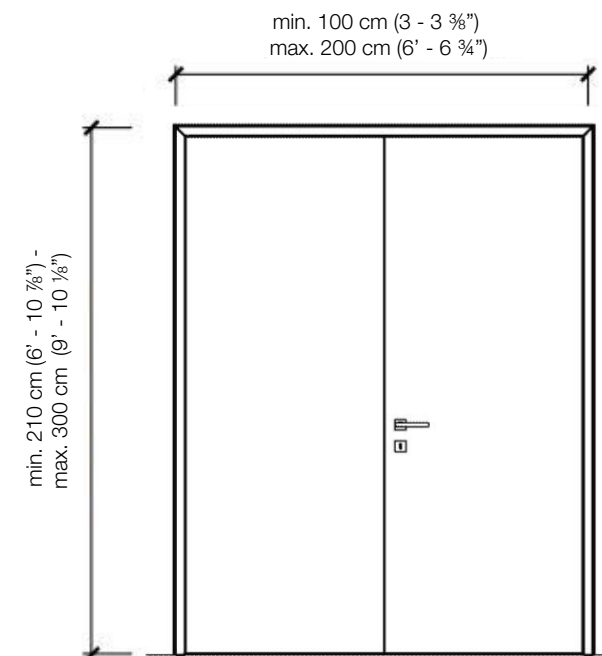

STANDARD FRAME

Standard single hinged door

Standard symmetrical double hinged door

Flush with the door frame single hinged door

Flush with the doorframe symmetrical double hinged door

Flush with the door frame single hinged door with wall panels

Flush with the doorframe symmetrical double hinged door with wall panels

Legend

- A = Opening width
- B = Covering dimensions
- C = Door
- D = Door way
- E = Door Frame dimensions
- D - 110 mm
- D + 70 mm
- D - 75 mm
- D - 20 mm
- A1 = Opening width
- B1 = Covering dimensions
- C1 = Door
- D1 = Door way
- E1 = Door Frame dimensions
- D1 - 55 mm
- D1 + 35 mm
- D1 - 48 mm
- D1 - 10 mm

SLIM FRAME

Standard single hinged door

Vertical section

Standard asymmetrical double hinged door

Standard symmetrical double hinged door

Legend

- | | |
|----------------------------|------------|
| A = Opening width | D - 114 mm |
| C = Door | D + 100 mm |
| D = Door way | D - 14 mm |
| E = Door Frame dimensions | D - 14 mm |
| A1 = Opening width | D1 - 57 mm |
| C1 = Door | D1 + 55 mm |
| D1 = Door way | D1 - 7 mm |
| E1 = Door Frame dimensions | D1 - 7 mm |