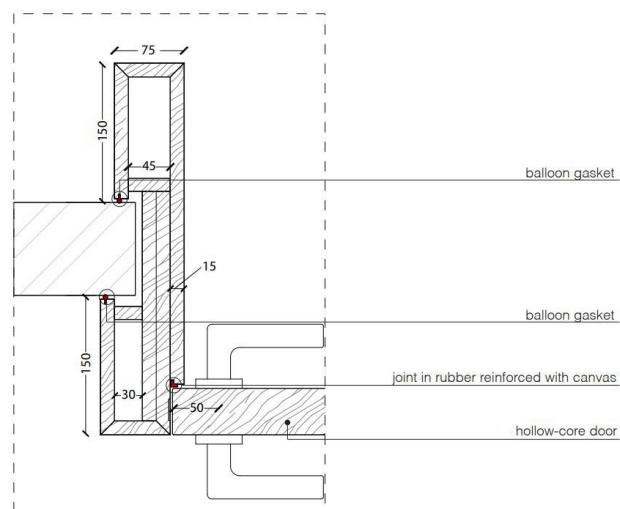

Flush with the doorframe symmetrical double hinged door with wall panels

Legend

- A = Opening width
- B = Covering dimensions
- C = Door
- D = Door way
- E = Door Frame dimensions
- D - 110 mm
- D + 70 mm
- D - 75 mm
- D - 20 mm
- A1 = Opening width
- B1 = Covering dimensions
- C1 = Door
- D1 = Door way
- E1 = Door Frame dimensions
- D1 - 55 mm
- D1 + 35 mm
- D1 - 48 mm
- D1 - 10 mm

SLIM FRAME

Standard single hinged door

Vertical section

Standard asymmetrical double hinged door

Standard symmetrical double hinged door

Legend

- | | |
|----------------------------|------------|
| A = Opening width | D - 114 mm |
| C = Door | D + 100 mm |
| D = Door way | D - 14 mm |
| E = Door Frame dimensions | D - 14 mm |
| A1 = Opening width | D1 - 57 mm |
| C1 = Door | D1 + 55 mm |
| D1 = Door way | D1 - 7 mm |
| E1 = Door Frame dimensions | D1 - 7 mm |

DETAILS - STANDARD FRAME

Detail A - Standard Door

Detail B - Standard Door

Detail C - Flush with the door frame door

Detail D - Flush with the door frame door

Detail E - Flush with the door frame door with boiserie