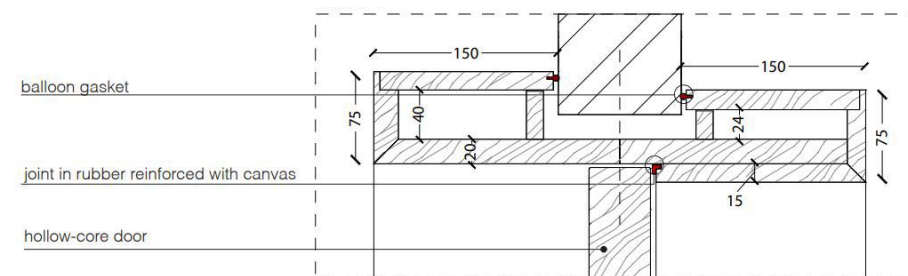

Detail B - Standard Door