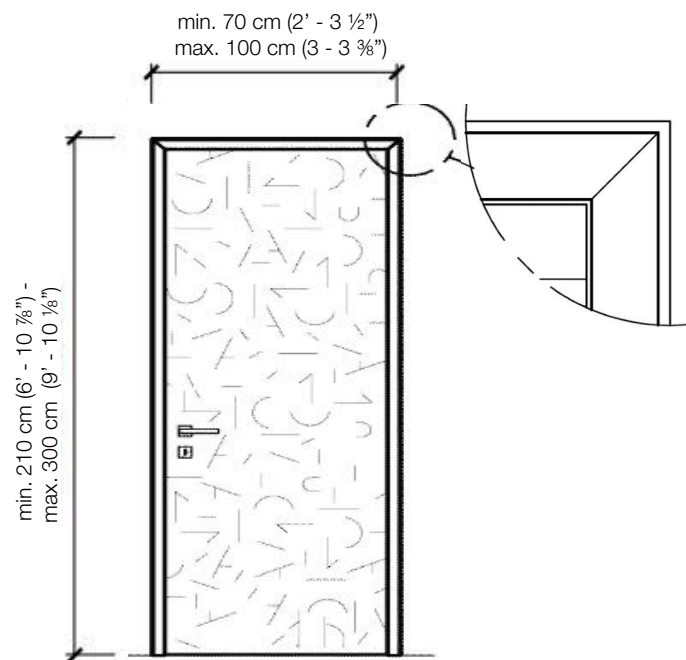

STANDARD FRAME

Standard single hinged door

Standard symmetrical double hinged door

Flush with the door frame single hinged door

Flush with the doorframe symmetrical double hinged door

Flush with the door frame single hinged door with wall panels

Flush with the doorframe symmetrical double hinged door with wall panels

Legend

- A = Opening width
- B = Covering dimensions
- C = Door
- D = Door way
- E = Door Frame dimensions
- D - 110 mm
- D + 70 mm
- D - 75 mm
- D - 20 mm
- A1 = Opening width
- B1 = Covering dimensions
- C1 = Door
- D1 = Door way
- E1 = Door Frame dimensions
- D1 - 55 mm
- D1 + 35 mm
- D1 - 48 mm
- D1 - 10 mm

SLIM FRAME

Standard single hinged door

Vertical section

Standard asymmetrical double hinged door

Standard symmetrical double hinged door

Legend

- | | |
|----------------------------|------------|
| A = Opening width | D - 114 mm |
| C = Door | D + 100 mm |
| D = Door way | D - 14 mm |
| E = Door Frame dimensions | D - 14 mm |
| A1 = Opening width | D1 - 57 mm |
| C1 = Door | D1 + 55 mm |
| D1 = Door way | D1 - 7 mm |
| E1 = Door Frame dimensions | D1 - 7 mm |