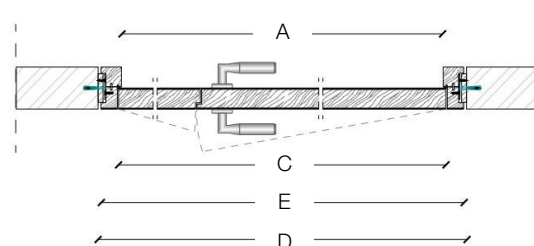

Flush with the doorframe symmetrical double hinged door with wall panels

Legend

- A = Opening width
- B = Covering dimensions
- C = Door
- D = Door way
- E = Door Frame dimensions
- D - 110 mm
- D + 70 mm
- D - 75 mm
- D - 20 mm
- A1 = Opening width
- B1 = Covering dimensions
- C1 = Door
- D1 = Door way
- E1 = Door Frame dimensions
- D1 - 55 mm
- D1 + 35 mm
- D1 - 48 mm
- D1 - 10 mm

SLIM FRAME

Standard single hinged door

Vertical section

Standard asymmetrical double hinged door

Standard symmetrical double hinged door

Legend

- | | |
|----------------------------|------------|
| A = Opening width | D - 114 mm |
| C = Door | D + 100 mm |
| D = Door way | D - 14 mm |
| E = Door Frame dimensions | D - 14 mm |
| A1 = Opening width | D1 - 57 mm |
| C1 = Door | D1 + 55 mm |
| D1 = Door way | D1 - 7 mm |
| E1 = Door Frame dimensions | D1 - 7 mm |