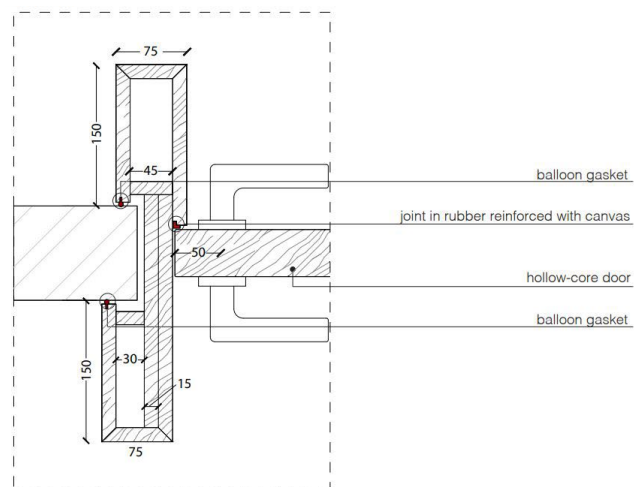

DETAILS - STANDARD FRAME

Detail A - Standard Door