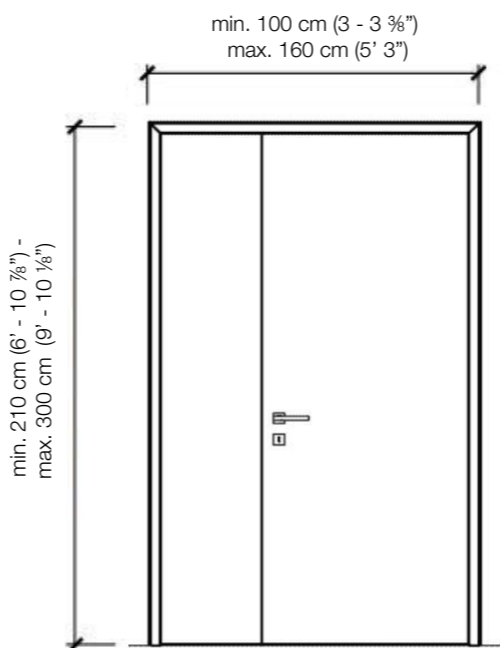

The use of fine metals lends light and consistency to the products, fully waxed to heighten the precious essence of the metal.

DOOR DIMENSIONS

Standard single hinged door

Vertical section

Standard asymmetrical double hinged door

Standard symmetrical double hinged door

Legend

- | | |
|----------------------------------|-------------------|
| A = Opening width | D - 114 mm |
| C = Door | D+ 100 mm |
| D = Door way | D- 14 mm |
| E = Doorframe dimensions | D1 - 57 mm |
| A1 = Opening width | D1 - 55 mm |
| C1 = Door | D1 - 7 mm |
| D1 = Door way | |
| E1 = Doorframe dimensions | |