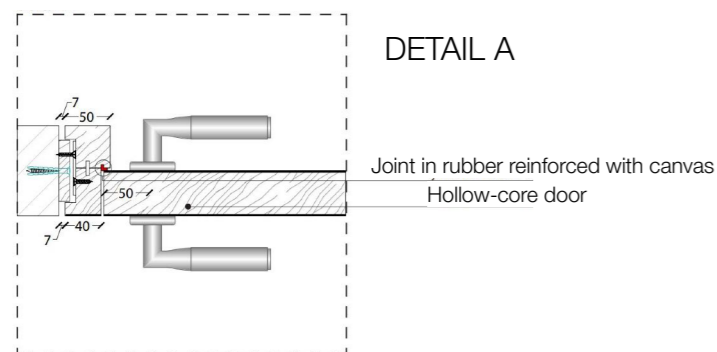

This hinged door can be integrated with Stars Wall Panels to divide spaces efficiently, maintaining the same surface, designed for elegant environments and characterized by a strong visual impact.

Stars Door is characterized by the surface divided into increasing and decreasing sequences of rectangles, in which the repetition of simple lines inspired by Op Art creates an interesting visual interaction with the observer.

The use of fine metals lends light and consistency to the products, fully waxed to heighten the precious essence of the metal.

DOOR DIMENSIONS

Standard single hinged door

Vertical section

Standard asymmetrical double hinged door

Standard symmetrical double hinged door

Legend

- | | |
|----------------------------------|-------------------|
| A = Opening width | D - 114 mm |
| C = Door | D+ 100 mm |
| D = Door way | D- 14 mm |
| E = Doorframe dimensions | D1 - 57 mm |
| A1 = Opening width | D1 - 55 mm |
| C1 = Door | D1 - 7 mm |
| D1 = Door way | |
| E1 = Doorframe dimensions | |