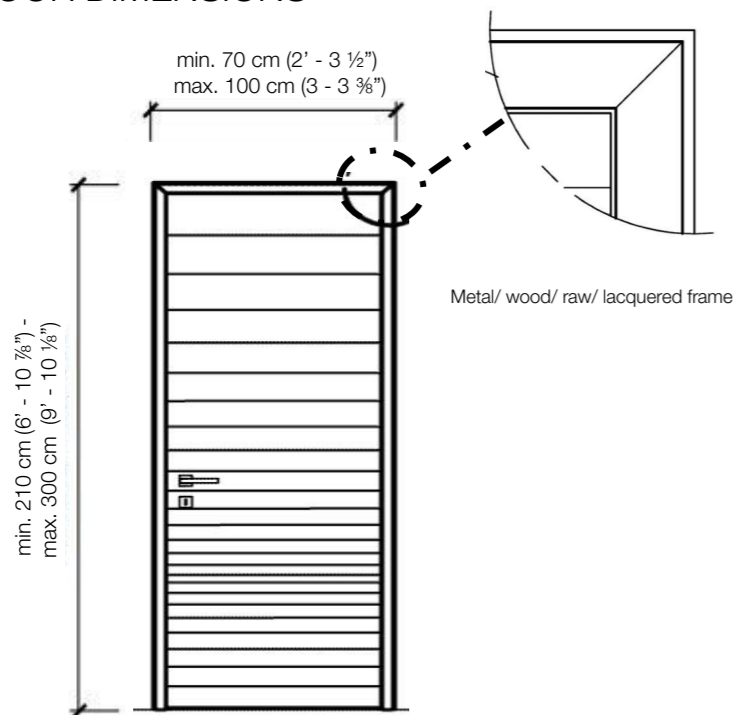

This hinged door can be integrated with Stars Wall Panels to divide spaces efficiently, maintaining the same surface, designed for elegant environments and characterized by a strong visual impact.

Stars Door is characterized by the surface divided into increasing and decreasing sequences of rectangles, in which the repetition of simple lines inspired by Op Art creates an interesting visual interaction with the observer.

The use of fine metals lends light and consistency to the products, fully waxed to heighten the precious essence of the metal.

DOOR DIMENSIONS

Standard single hinged door

Vertical section

Standard asymmetrical double hinged door

Standard symmetrical double hinged door

Legend

- | | |
|----------------------------------|-------------------|
| A = Opening width | D - 114 mm |
| C = Door | D+ 100 mm |
| D = Door way | D- 14 mm |
| E = Doorframe dimensions | D1 - 57 mm |
| A1 = Opening width | D1 - 55 mm |
| C1 = Door | D1 - 7 mm |
| D1 = Door way | |
| E1 = Doorframe dimensions | |