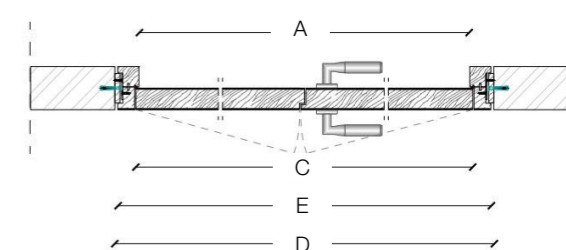

This hinged door can be integrated with Stars Wall Panels to divide spaces efficiently, maintaining the same surface, designed for elegant environments and characterized by a strong visual impact.

Stars Door is characterized by the surface divided into increasing and decreasing sequences of rectangles, in which the repetition of simple lines inspired by Op Art creates an interesting visual interaction with the observer.

The use of fine metals lends light and consistency to the products, fully waxed to heighten the precious essence of the metal.

DOOR DIMENSIONS

Standard single hinged door

Vertical section

Standard asymmetrical double hinged door

Standard symmetrical double hinged door

Legend

- | | |
|----------------------------------|-------------------|
| A = Opening width | D - 114 mm |
| C = Door | D+ 100 mm |
| D = Door way | D- 14 mm |
| E = Doorframe dimensions | D1 - 57 mm |
| A1 = Opening width | D1 - 55 mm |
| C1 = Door | D1 - 7 mm |
| D1 = Door way | |
| E1 = Doorframe dimensions | |