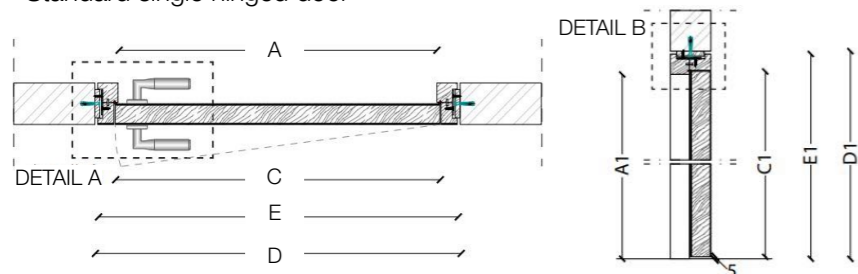

The use of fine metals lends light and consistency to the products, fully waxed to heighten the precious essence of the metal.

DOOR DIMENSIONS

Standard single hinged door

Vertical section

Standard asymmetrical double hinged door

Standard symmetrical double hinged door

Legend

- | | |
|----------------------------------|-------------------|
| A = Opening width | D - 114 mm |
| C = Door | D+ 100 mm |
| D = Door way | D- 14 mm |
| E = Doorframe dimensions | D1 - 57 mm |
| A1 = Opening width | D1 - 55 mm |
| C1 = Door | D1 - 7 mm |
| D1 = Door way | |
| E1 = Doorframe dimensions | |