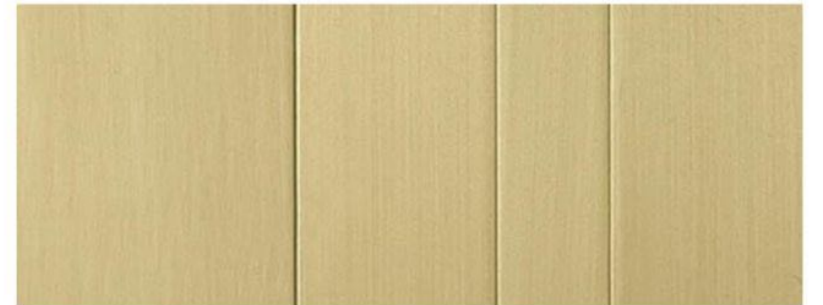

Satin brass