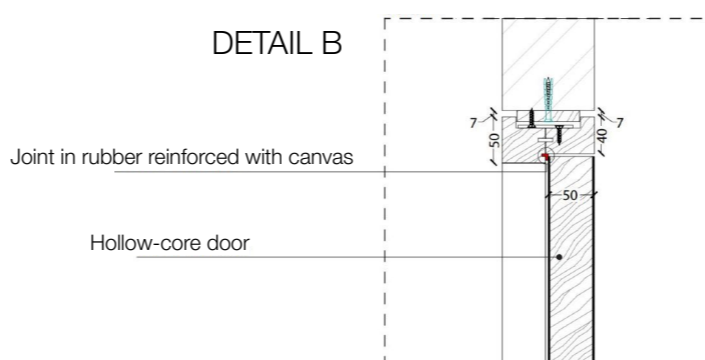

This hinged door can be integrated with Stars Wall Panels to divide spaces efficiently, maintaining the same surface, designed for elegant environments and characterized by a strong visual impact.

Stars Door is characterized by the surface divided into increasing and decreasing sequences of rectangles, in which the repetition of simple lines inspired by Op Art creates an interesting visual interaction with the observer.

The use of fine metals lends light and consistency to the products, fully waxed to heighten the precious essence of the metal.

DOOR DIMENSIONS

Standard single hinged door

Vertical section

Standard asymmetrical double hinged door

Standard symmetrical double hinged door

Legend

- | | |
|----------------------------------|-------------------|
| A = Opening width | D - 114 mm |
| C = Door | D+ 100 mm |
| D = Door way | D- 14 mm |
| E = Doorframe dimensions | D1 - 57 mm |
| A1 = Opening width | D1 - 55 mm |
| C1 = Door | D1 - 7 mm |
| D1 = Door way | |
| E1 = Doorframe dimensions | |