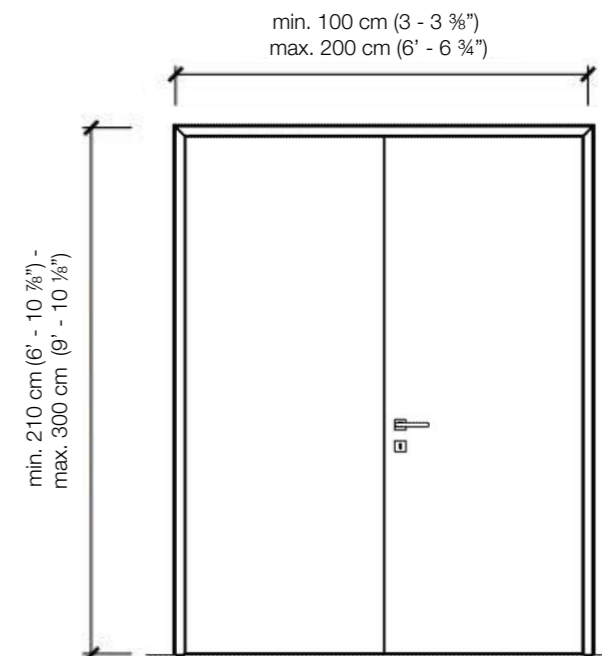

The use of fine metals lends light and consistency to the products, fully waxed to heighten the precious essence of the metal.

DOOR DIMENSIONS

Standard single hinged door

Vertical section

Standard asymmetrical double hinged door

Standard symmetrical double hinged door

Legend

- | | |
|----------------------------------|-------------------|
| A = Opening width | D - 114 mm |
| C = Door | D+ 100 mm |
| D = Door way | D- 14 mm |
| E = Doorframe dimensions | D1 - 57 mm |
| A1 = Opening width | D1 - 55 mm |
| C1 = Door | D1 - 7 mm |
| D1 = Door way | |
| E1 = Doorframe dimensions | |