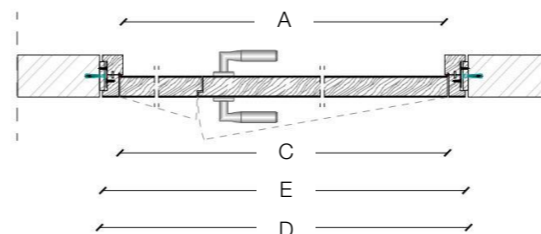

This hinged door can be integrated with Stars Wall Panels to divide spaces efficiently, maintaining the same surface, designed for elegant environments and characterized by a strong visual impact.

Stars Door is characterized by the surface divided into increasing and decreasing sequences of rectangles, in which the repetition of simple lines inspired by Op Art creates an interesting visual interaction with the observer.

The use of fine metals lends light and consistency to the products, fully waxed to heighten the precious essence of the metal.

DOOR DIMENSIONS

Standard single hinged door

Vertical section

Standard asymmetrical double hinged door

Standard symmetrical double hinged door

Legend

- | | |
|----------------------------------|-------------------|
| A = Opening width | D - 114 mm |
| C = Door | D+ 100 mm |
| D = Door way | D- 14 mm |
| E = Doorframe dimensions | D1 - 57 mm |
| A1 = Opening width | D1 - 55 mm |
| C1 = Door | D1 - 7 mm |
| D1 = Door way | |
| E1 = Doorframe dimensions | |