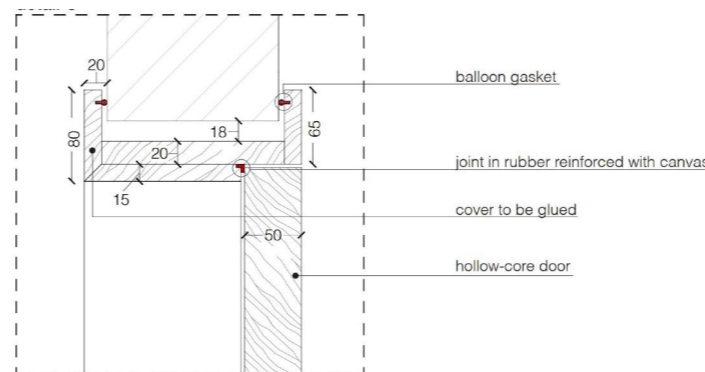

STANDARD FRAME

DIMENSIONS

Standard single hinged door

Vertical section

Standard single hinged door with panels

Standard asymmetrical double hinged door

Standard asymmetrical double hinged door with wall panels

Standard symmetrical double hinged door

Standard symmetrical double hinged door with wall panels

DETAIL A

DETAIL C

Legend

- | | |
|-----------------------------------|-------------------|
| A = Opening width | D - 130 mm |
| B = Covering dimensions | D+ 130 mm |
| C = Door | D- 106 mm |
| D = Door way | D - 20 mm |
| E = Door Frame dimensions | |
| A1 = Opening width | D1 - 53 mm |
| B1 = Covering dimensions | D1+ 27 mm |
| C1 = Door | D1- 46 mm |
| D1 = Door way | |
| E1 = Door Frame dimensions | D1- 18 mm |

SLIM FRAME

DIMENSIONS

Standard single hinged door

Vertical section

Standard asymmetrical double hinged door

Standard symmetrical double hinged door

Legend

- | | |
|-----------------------------------|-------------------|
| A = Opening width | D = 114 mm |
| C = Door | D = 100 mm |
| D = Door way | D = 14 mm |
| E = Door Frame dimensions | |
| A1 = Opening width | D1 = 57 mm |
| C1 = Door | D1 = 55 mm |
| D1 = Door way | |
| E1 = Door Frame dimensions | D1 = 7 mm |