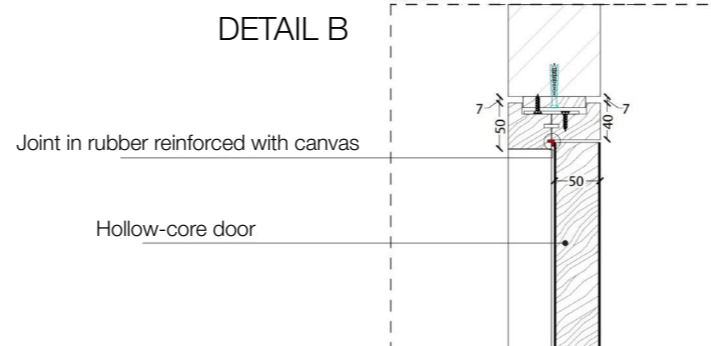

STANDARD FRAME

DIMENSIONS

Standard single hinged door

Vertical section

Standard single hinged door with panels

Standard asymmetrical double hinged door

Standard asymmetrical double hinged door with wall panels

Standard symmetrical double hinged door

Standard symmetrical double hinged door with wall panels

DETAIL A

DETAIL C

Legend

- | | |
|-----------------------------------|-------------------|
| A = Opening width | D - 130 mm |
| B = Covering dimensions | D+ 130 mm |
| C = Door | D- 106 mm |
| D = Door way | D - 20 mm |
| E = Door Frame dimensions | |
| A1 = Opening width | D1 - 53 mm |
| B1 = Covering dimensions | D1+ 27 mm |
| C1 = Door | D1- 46 mm |
| D1 = Door way | |
| E1 = Door Frame dimensions | D1- 18 mm |

SLIM FRAME

DIMENSIONS

Standard single hinged door

Vertical section

Standard asymmetrical double hinged door

Standard symmetrical double hinged door

Legend

- | | |
|-----------------------------------|-------------------|
| A = Opening width | D = 114 mm |
| C = Door | D = 100 mm |
| D = Door way | D = 14 mm |
| E = Door Frame dimensions | |
| A1 = Opening width | D1 = 57 mm |
| C1 = Door | D1 = 55 mm |
| D1 = Door way | |
| E1 = Door Frame dimensions | D1 = 7 mm |