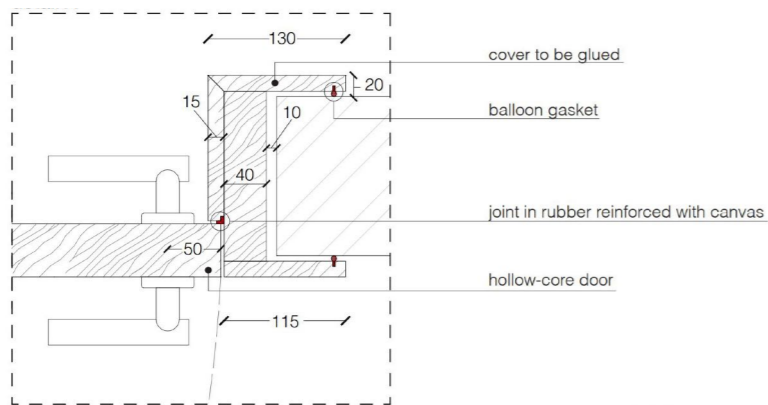

STANDARD FRAME

DIMENSIONS

Standard single hinged door

Vertical section

Standard single hinged door with panels

Standard asymmetrical double hinged door

Standard asymmetrical double hinged door with wall panels

Standard symmetrical double hinged door

Standard symmetrical double hinged door with wall panels

DETAIL A

DETAIL C

Legend

- | | |
|-----------------------------------|-------------------|
| A = Opening width | D - 130 mm |
| B = Covering dimensions | D+ 130 mm |
| C = Door | D- 106 mm |
| D = Door way | D - 20 mm |
| E = Door Frame dimensions | |
| A1 = Opening width | D1 - 53 mm |
| B1 = Covering dimensions | D1+ 27 mm |
| C1 = Door | D1- 46 mm |
| D1 = Door way | |
| E1 = Door Frame dimensions | D1- 18 mm |

SLIM FRAME

DIMENSIONS

Standard single hinged door

Vertical section

Standard asymmetrical double hinged door

Standard symmetrical double hinged door

Legend

- | | |
|-----------------------------------|-------------------|
| A = Opening width | D = 114 mm |
| C = Door | D = 100 mm |
| D = Door way | D = 14 mm |
| E = Door Frame dimensions | |
| A1 = Opening width | D1 = 57 mm |
| C1 = Door | D1 = 55 mm |
| D1 = Door way | |
| E1 = Door Frame dimensions | D1 = 7 mm |