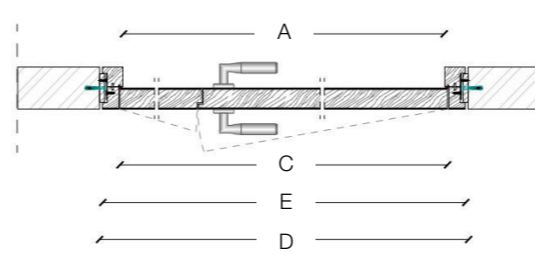

STANDARD FRAME

DIMENSIONS

Standard single hinged door

Vertical section

Standard single hinged door with panels

Standard asymmetrical double hinged door

Standard asymmetrical double hinged door with wall panels

Standard symmetrical double hinged door

Standard symmetrical double hinged door with wall panels

DETAIL A

DETAIL C

Legend

- | | |
|-----------------------------------|-------------------|
| A = Opening width | D - 130 mm |
| B = Covering dimensions | D+ 130 mm |
| C = Door | D- 106 mm |
| D = Door way | D - 20 mm |
| E = Door Frame dimensions | |
| A1 = Opening width | D1 - 53 mm |
| B1 = Covering dimensions | D1+ 27 mm |
| C1 = Door | D1- 46 mm |
| D1 = Door way | |
| E1 = Door Frame dimensions | D1- 18 mm |

SLIM FRAME

DIMENSIONS

Standard single hinged door

Vertical section

Standard asymmetrical double hinged door

Standard symmetrical double hinged door

Legend

- | | |
|-----------------------------------|-------------------|
| A = Opening width | D = 114 mm |
| C = Door | D = 100 mm |
| D = Door way | D = 14 mm |
| E = Door Frame dimensions | |
| A1 = Opening width | D1 = 57 mm |
| C1 = Door | D1 = 55 mm |
| D1 = Door way | |
| E1 = Door Frame dimensions | D1 = 7 mm |