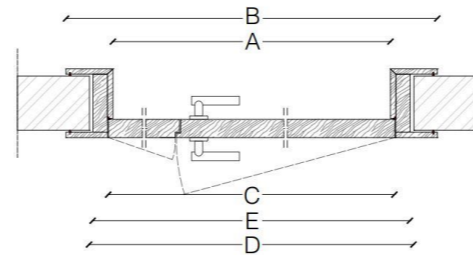

STANDARD FRAME

DIMENSIONS

Standard single hinged door

Vertical section

Standard single hinged door with panels

Standard asymmetrical double hinged door

Standard asymmetrical double hinged door with wall panels

Standard symmetrical double hinged door

Standard symmetrical double hinged door with wall panels

DETAIL A

DETAIL C

Legend

- | | |
|-----------------------------------|-------------------|
| A = Opening width | D - 130 mm |
| B = Covering dimensions | D+ 130 mm |
| C = Door | D- 106 mm |
| D = Door way | D - 20 mm |
| E = Door Frame dimensions | |
| A1 = Opening width | D1 - 53 mm |
| B1 = Covering dimensions | D1+ 27 mm |
| C1 = Door | D1- 46 mm |
| D1 = Door way | |
| E1 = Door Frame dimensions | D1- 18 mm |

SLIM FRAME

DIMENSIONS

Standard single hinged door

Vertical section

Standard asymmetrical double hinged door

Standard symmetrical double hinged door

Legend

- | | |
|-----------------------------------|-------------------|
| A = Opening width | D = 114 mm |
| C = Door | D = 100 mm |
| D = Door way | D = 14 mm |
| E = Door Frame dimensions | |
| A1 = Opening width | D1 = 57 mm |
| C1 = Door | D1 = 55 mm |
| D1 = Door way | |
| E1 = Door Frame dimensions | D1 = 7 mm |