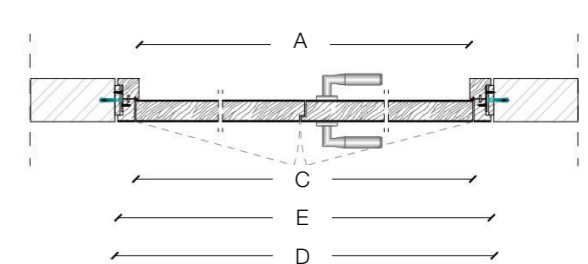

STANDARD FRAME

DIMENSIONS

Standard single hinged door

Vertical section

Standard single hinged door with panels

Standard asymmetrical double hinged door

Standard asymmetrical double hinged door with wall panels

Standard symmetrical double hinged door

Standard symmetrical double hinged door with wall panels

DETAIL A

DETAIL C

Legend

- | | |
|-----------------------------------|-------------------|
| A = Opening width | D - 130 mm |
| B = Covering dimensions | D+ 130 mm |
| C = Door | D- 106 mm |
| D = Door way | D - 20 mm |
| E = Door Frame dimensions | |
| A1 = Opening width | D1 - 53 mm |
| B1 = Covering dimensions | D1+ 27 mm |
| C1 = Door | D1- 46 mm |
| D1 = Door way | |
| E1 = Door Frame dimensions | D1- 18 mm |

SLIM FRAME

DIMENSIONS

Standard single hinged door

Vertical section

Standard asymmetrical double hinged door

Standard symmetrical double hinged door

Legend

- | | |
|-----------------------------------|-------------------|
| A = Opening width | D = 114 mm |
| C = Door | D = 100 mm |
| D = Door way | D = 14 mm |
| E = Door Frame dimensions | |
| A1 = Opening width | D1 = 57 mm |
| C1 = Door | D1 = 55 mm |
| D1 = Door way | |
| E1 = Door Frame dimensions | D1 = 7 mm |