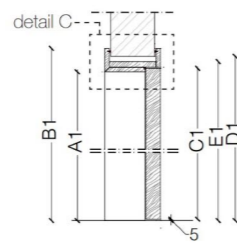

STANDARD FRAME

DIMENSIONS

Standard single hinged door

Vertical section

Standard single hinged door with panels

Standard asymmetrical double hinged door

Standard asymmetrical double hinged door with wall panels

Standard symmetrical double hinged door

Standard symmetrical double hinged door with wall panels

DETAIL A

DETAIL C

Legend

- | | |
|-----------------------------------|-------------------|
| A = Opening width | D - 130 mm |
| B = Covering dimensions | D+ 130 mm |
| C = Door | D- 106 mm |
| D = Door way | D - 20 mm |
| E = Door Frame dimensions | |
| A1 = Opening width | D1 - 53 mm |
| B1 = Covering dimensions | D1+ 27 mm |
| C1 = Door | D1- 46 mm |
| D1 = Door way | |
| E1 = Door Frame dimensions | D1- 18 mm |

SLIM FRAME

DIMENSIONS

Standard single hinged door

Vertical section

Standard asymmetrical double hinged door

Standard symmetrical double hinged door

Legend

- | | |
|-----------------------------------|-------------------|
| A = Opening width | D = 114 mm |
| C = Door | D = 100 mm |
| D = Door way | D = 14 mm |
| E = Door Frame dimensions | |
| A1 = Opening width | D1 = 57 mm |
| C1 = Door | D1 = 55 mm |
| D1 = Door way | |
| E1 = Door Frame dimensions | D1 = 7 mm |