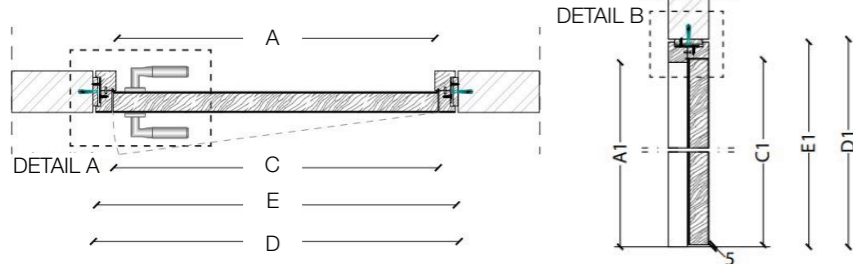

STANDARD FRAME

DIMENSIONS

Standard single hinged door

Vertical section

Standard single hinged door with panels

Standard asymmetrical double hinged door

Standard asymmetrical double hinged door with wall panels

Standard symmetrical double hinged door

Standard symmetrical double hinged door with wall panels

DETAIL A

DETAIL C

Legend

- | | |
|-----------------------------------|-------------------|
| A = Opening width | D - 130 mm |
| B = Covering dimensions | D+ 130 mm |
| C = Door | D- 106 mm |
| D = Door way | D - 20 mm |
| E = Door Frame dimensions | |
| A1 = Opening width | D1 - 53 mm |
| B1 = Covering dimensions | D1+ 27 mm |
| C1 = Door | D1- 46 mm |
| D1 = Door way | |
| E1 = Door Frame dimensions | D1- 18 mm |

SLIM FRAME

DIMENSIONS

Standard single hinged door

Vertical section

Standard asymmetrical double hinged door

Standard symmetrical double hinged door

Legend

- | | |
|-----------------------------------|-------------------|
| A = Opening width | D = 114 mm |
| C = Door | D = 100 mm |
| D = Door way | D = 14 mm |
| E = Door Frame dimensions | |
| A1 = Opening width | D1 = 57 mm |
| C1 = Door | D1 = 55 mm |
| D1 = Door way | |
| E1 = Door Frame dimensions | D1 = 7 mm |