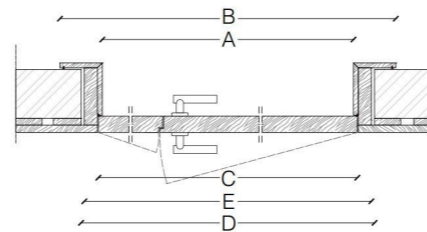

STANDARD FRAME

DIMENSIONS

Standard single hinged door

Vertical section

Standard single hinged door with panels

Standard asymmetrical double hinged door

Standard asymmetrical double hinged door with wall panels

Standard symmetrical double hinged door

Standard symmetrical double hinged door with wall panels

DETAIL A

DETAIL C

Legend

- | | |
|-----------------------------------|-------------------|
| A = Opening width | D - 130 mm |
| B = Covering dimensions | D+ 130 mm |
| C = Door | D- 106 mm |
| D = Door way | D - 20 mm |
| E = Door Frame dimensions | |
| A1 = Opening width | D1 - 53 mm |
| B1 = Covering dimensions | D1+ 27 mm |
| C1 = Door | D1- 46 mm |
| D1 = Door way | |
| E1 = Door Frame dimensions | D1- 18 mm |

SLIM FRAME

DIMENSIONS

Standard single hinged door

Vertical section

Standard asymmetrical double hinged door

Standard symmetrical double hinged door

Legend

- | | |
|-----------------------------------|-------------------|
| A = Opening width | D = 114 mm |
| C = Door | D = 100 mm |
| D = Door way | D = 14 mm |
| E = Door Frame dimensions | |
| A1 = Opening width | D1 = 57 mm |
| C1 = Door | D1 = 55 mm |
| D1 = Door way | |
| E1 = Door Frame dimensions | D1 = 7 mm |