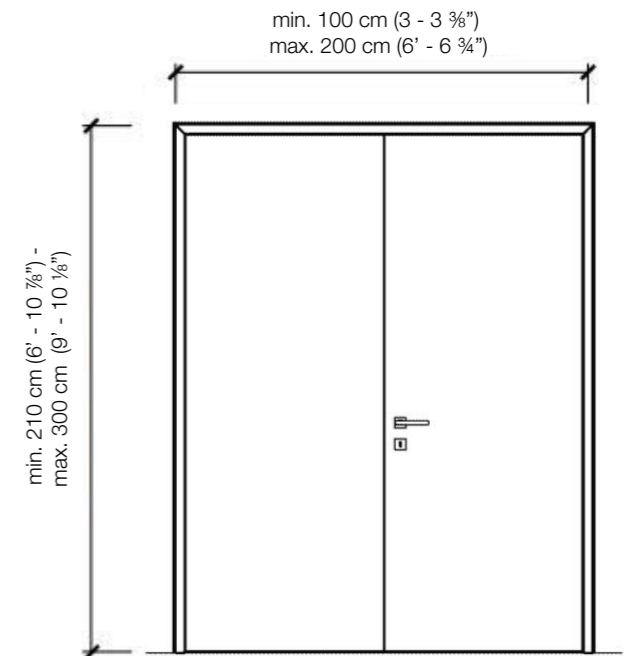

STANDARD FRAME

DIMENSIONS

Standard single hinged door

Vertical section

Standard single hinged door with panels

Standard asymmetrical double hinged door

Standard asymmetrical double hinged door with wall panels

Standard symmetrical double hinged door

Standard symmetrical double hinged door with wall panels

DETAIL A

DETAIL C

Legend

- | | |
|-----------------------------------|-------------------|
| A = Opening width | D - 130 mm |
| B = Covering dimensions | D+ 130 mm |
| C = Door | D- 106 mm |
| D = Door way | D - 20 mm |
| E = Door Frame dimensions | |
| A1 = Opening width | D1 - 53 mm |
| B1 = Covering dimensions | D1+ 27 mm |
| C1 = Door | D1- 46 mm |
| D1 = Door way | |
| E1 = Door Frame dimensions | D1- 18 mm |

SLIM FRAME

DIMENSIONS

Standard single hinged door

Vertical section

Standard asymmetrical double hinged door

Standard symmetrical double hinged door

Legend

- | | |
|-----------------------------------|-------------------|
| A = Opening width | D = 114 mm |
| C = Door | D = 100 mm |
| D = Door way | D = 14 mm |
| E = Door Frame dimensions | |
| A1 = Opening width | D1 = 57 mm |
| C1 = Door | D1 = 55 mm |
| D1 = Door way | |
| E1 = Door Frame dimensions | D1 = 7 mm |