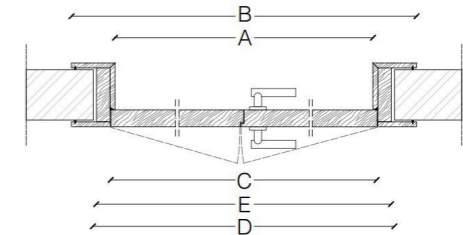

STANDARD FRAME

DIMENSIONS

Standard single hinged door

Vertical section

Standard single hinged door with panels

Standard asymmetrical double hinged door

Standard asymmetrical double hinged door with wall panels

Standard symmetrical double hinged door

Standard symmetrical double hinged door with wall panels

DETAIL A

DETAIL C

Legend

- | | |
|-----------------------------------|-------------------|
| A = Opening width | D - 130 mm |
| B = Covering dimensions | D+ 130 mm |
| C = Door | D- 106 mm |
| D = Door way | D - 20 mm |
| E = Door Frame dimensions | |
| A1 = Opening width | D1 - 53 mm |
| B1 = Covering dimensions | D1+ 27 mm |
| C1 = Door | D1- 46 mm |
| D1 = Door way | |
| E1 = Door Frame dimensions | D1- 18 mm |

SLIM FRAME

DIMENSIONS

Standard single hinged door

Vertical section

Standard asymmetrical double hinged door

Standard symmetrical double hinged door

Legend

- | | |
|-----------------------------------|-------------------|
| A = Opening width | D = 114 mm |
| C = Door | D = 100 mm |
| D = Door way | D = 14 mm |
| E = Door Frame dimensions | |
| A1 = Opening width | D1 = 57 mm |
| C1 = Door | D1 = 55 mm |
| D1 = Door way | |
| E1 = Door Frame dimensions | D1 = 7 mm |