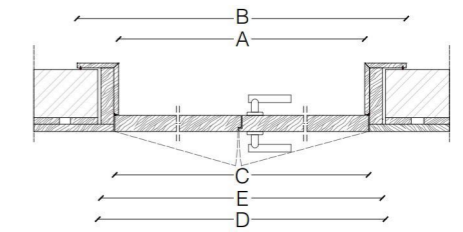

STANDARD FRAME

DIMENSIONS

Standard single hinged door

Vertical section

Standard single hinged door with panels

Standard asymmetrical double hinged door

Standard asymmetrical double hinged door with wall panels

Standard symmetrical double hinged door

Standard symmetrical double hinged door with wall panels

DETAIL A

DETAIL C

Legend

- | | |
|-----------------------------------|-------------------|
| A = Opening width | D - 130 mm |
| B = Covering dimensions | D+ 130 mm |
| C = Door | D- 106 mm |
| D = Door way | D - 20 mm |
| E = Door Frame dimensions | |
| A1 = Opening width | D1 - 53 mm |
| B1 = Covering dimensions | D1+ 27 mm |
| C1 = Door | D1- 46 mm |
| D1 = Door way | |
| E1 = Door Frame dimensions | D1- 18 mm |

SLIM FRAME

DIMENSIONS

Standard single hinged door

Vertical section

Standard asymmetrical double hinged door

Standard symmetrical double hinged door

Legend

- | | |
|-----------------------------------|-------------------|
| A = Opening width | D = 114 mm |
| C = Door | D = 100 mm |
| D = Door way | D = 14 mm |
| E = Door Frame dimensions | |
| A1 = Opening width | D1 = 57 mm |
| C1 = Door | D1 = 55 mm |
| D1 = Door way | |
| E1 = Door Frame dimensions | D1 = 7 mm |