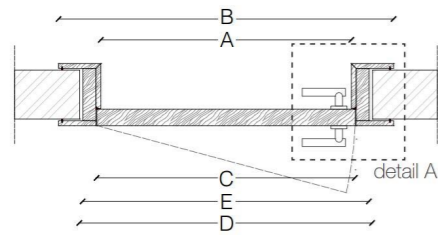

STANDARD FRAME

DIMENSIONS

Standard single hinged door

Vertical section

Standard single hinged door with panels

Standard asymmetrical double hinged door

Standard asymmetrical double hinged door with wall panels

Standard symmetrical double hinged door

Standard symmetrical double hinged door with wall panels

DETAIL A

DETAIL C

Legend

- | | |
|-----------------------------------|-------------------|
| A = Opening width | D - 130 mm |
| B = Covering dimensions | D+ 130 mm |
| C = Door | D- 106 mm |
| D = Door way | D - 20 mm |
| E = Door Frame dimensions | |
| A1 = Opening width | D1 - 53 mm |
| B1 = Covering dimensions | D1+ 27 mm |
| C1 = Door | D1- 46 mm |
| D1 = Door way | |
| E1 = Door Frame dimensions | D1- 18 mm |

SLIM FRAME

DIMENSIONS

Standard single hinged door

Vertical section

Standard asymmetrical double hinged door

Standard symmetrical double hinged door

Legend

- | | |
|-----------------------------------|-------------------|
| A = Opening width | D = 114 mm |
| C = Door | D = 100 mm |
| D = Door way | D = 14 mm |
| E = Door Frame dimensions | |
| A1 = Opening width | D1 = 57 mm |
| C1 = Door | D1 = 55 mm |
| D1 = Door way | |
| E1 = Door Frame dimensions | D1 = 7 mm |