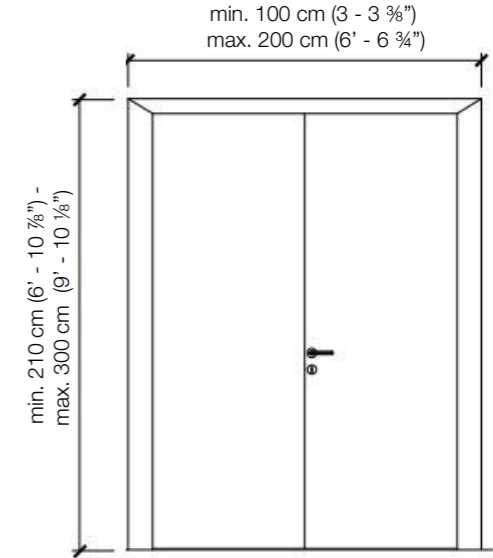

STANDARD FRAME

DIMENSIONS

Standard single hinged door

Vertical section

Standard single hinged door with panels

Standard asymmetrical double hinged door

Standard asymmetrical double hinged door with wall panels

Standard symmetrical double hinged door

Standard symmetrical double hinged door with wall panels

DETAIL A

DETAIL C

Legend

- | | |
|-----------------------------------|-------------------|
| A = Opening width | D - 130 mm |
| B = Covering dimensions | D+ 130 mm |
| C = Door | D- 106 mm |
| D = Door way | D - 20 mm |
| E = Door Frame dimensions | |
| A1 = Opening width | D1 - 53 mm |
| B1 = Covering dimensions | D1+ 27 mm |
| C1 = Door | D1- 46 mm |
| D1 = Door way | |
| E1 = Door Frame dimensions | D1- 18 mm |

SLIM FRAME

DIMENSIONS

Standard single hinged door

Vertical section

Standard asymmetrical double hinged door

Standard symmetrical double hinged door

Legend

- | | |
|-----------------------------------|-------------------|
| A = Opening width | D = 114 mm |
| C = Door | D = 100 mm |
| D = Door way | D = 14 mm |
| E = Door Frame dimensions | |
| A1 = Opening width | D1 = 57 mm |
| C1 = Door | D1 = 55 mm |
| D1 = Door way | |
| E1 = Door Frame dimensions | D1 = 7 mm |