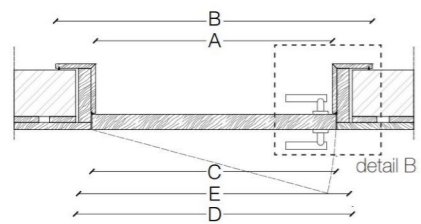

STANDARD FRAME

DIMENSIONS

Standard single hinged door

Vertical section

Standard single hinged door with panels

Standard asymmetrical double hinged door

Standard asymmetrical double hinged door with wall panels

Standard symmetrical double hinged door

Standard symmetrical double hinged door with wall panels

DETAIL A

DETAIL C

Legend

- | | |
|-----------------------------------|-------------------|
| A = Opening width | D - 130 mm |
| B = Covering dimensions | D+ 130 mm |
| C = Door | D- 106 mm |
| D = Door way | D - 20 mm |
| E = Door Frame dimensions | |
| A1 = Opening width | D1 - 53 mm |
| B1 = Covering dimensions | D1+ 27 mm |
| C1 = Door | D1- 46 mm |
| D1 = Door way | |
| E1 = Door Frame dimensions | D1- 18 mm |

SLIM FRAME

DIMENSIONS

Standard single hinged door

Vertical section

Standard asymmetrical double hinged door

Standard symmetrical double hinged door

Legend

- | | |
|-----------------------------------|-------------------|
| A = Opening width | D = 114 mm |
| C = Door | D = 100 mm |
| D = Door way | D = 14 mm |
| E = Door Frame dimensions | |
| A1 = Opening width | D1 = 57 mm |
| C1 = Door | D1 = 55 mm |
| D1 = Door way | |
| E1 = Door Frame dimensions | D1 = 7 mm |