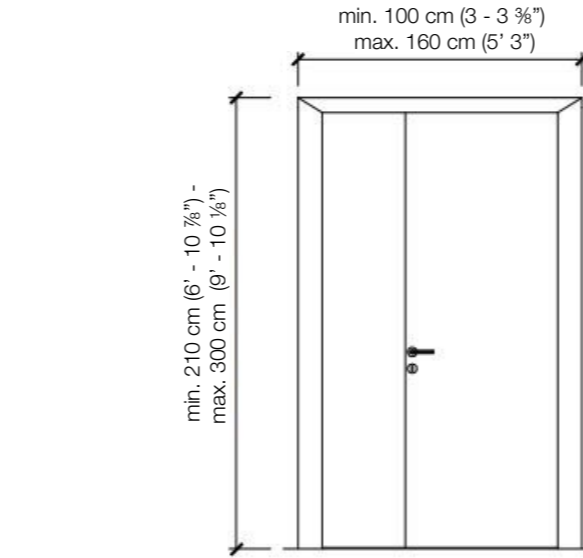

STANDARD FRAME

DIMENSIONS

Standard single hinged door

Vertical section

Standard single hinged door with panels

Standard asymmetrical double hinged door

Standard asymmetrical double hinged door with wall panels

Standard symmetrical double hinged door

Standard symmetrical double hinged door with wall panels

DETAIL A

DETAIL C

Legend

- | | |
|-----------------------------------|-------------------|
| A = Opening width | D - 130 mm |
| B = Covering dimensions | D+ 130 mm |
| C = Door | D- 106 mm |
| D = Door way | D - 20 mm |
| E = Door Frame dimensions | |
| A1 = Opening width | D1 - 53 mm |
| B1 = Covering dimensions | D1+ 27 mm |
| C1 = Door | D1- 46 mm |
| D1 = Door way | |
| E1 = Door Frame dimensions | D1- 18 mm |

SLIM FRAME

DIMENSIONS

Standard single hinged door

Vertical section

Standard asymmetrical double hinged door

Standard symmetrical double hinged door

Legend

- | | |
|-----------------------------------|-------------------|
| A = Opening width | D = 114 mm |
| C = Door | D = 100 mm |
| D = Door way | D = 14 mm |
| E = Door Frame dimensions | |
| A1 = Opening width | D1 = 57 mm |
| C1 = Door | D1 = 55 mm |
| D1 = Door way | |
| E1 = Door Frame dimensions | D1 = 7 mm |