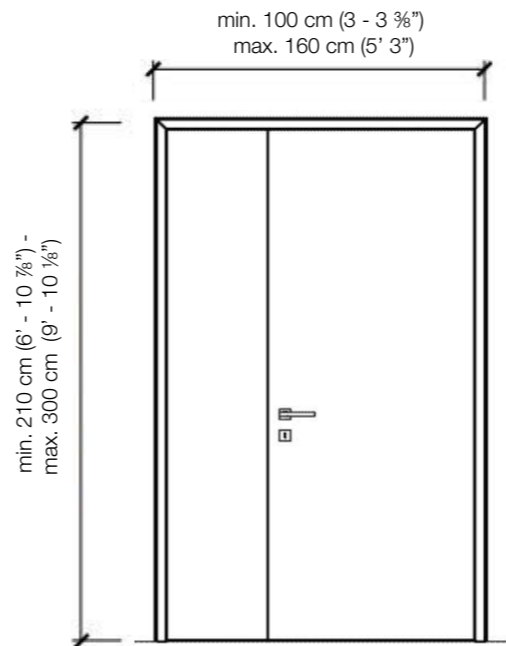

STANDARD FRAME

DIMENSIONS

Standard single hinged door

Vertical section

Standard single hinged door with panels

Standard asymmetrical double hinged door

Standard asymmetrical double hinged door with wall panels

Standard symmetrical double hinged door

Standard symmetrical double hinged door with wall panels

DETAIL A

DETAIL C

Legend

- | | |
|-----------------------------------|-------------------|
| A = Opening width | D - 130 mm |
| B = Covering dimensions | D+ 130 mm |
| C = Door | D- 106 mm |
| D = Door way | D - 20 mm |
| E = Door Frame dimensions | |
| A1 = Opening width | D1 - 53 mm |
| B1 = Covering dimensions | D1+ 27 mm |
| C1 = Door | D1- 46 mm |
| D1 = Door way | |
| E1 = Door Frame dimensions | D1- 18 mm |

SLIM FRAME

DIMENSIONS

Standard single hinged door

Vertical section

Standard asymmetrical double hinged door

Standard symmetrical double hinged door

Legend

- | | |
|-----------------------------------|-------------------|
| A = Opening width | D = 114 mm |
| C = Door | D = 100 mm |
| D = Door way | D = 14 mm |
| E = Door Frame dimensions | |
| A1 = Opening width | D1 = 57 mm |
| C1 = Door | D1 = 55 mm |
| D1 = Door way | |
| E1 = Door Frame dimensions | D1 = 7 mm |