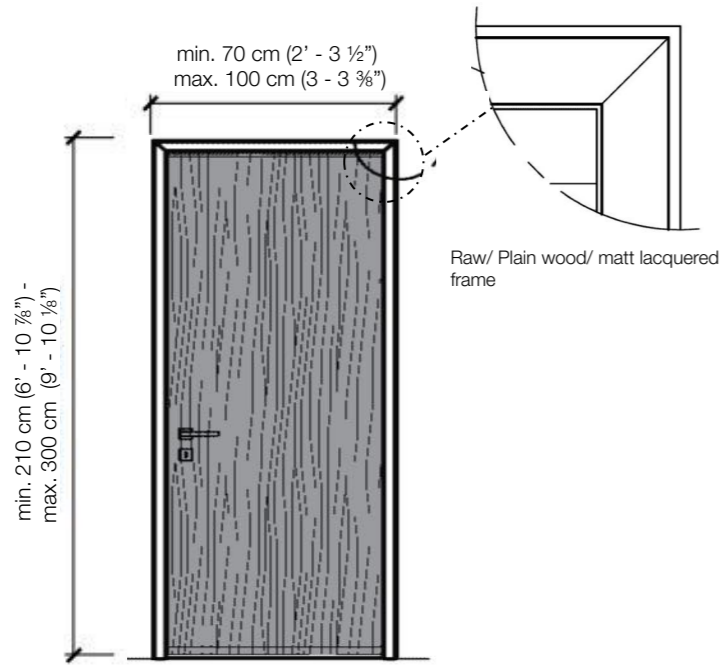

STANDARD FRAME

DIMENSIONS

Standard single hinged door

Vertical section

Standard single hinged door with panels

Standard asymmetrical double hinged door

Standard asymmetrical double hinged door with wall panels

Standard symmetrical double hinged door

Standard symmetrical double hinged door with wall panels

DETAIL A

DETAIL C

Legend

- | | |
|-----------------------------------|-------------------|
| A = Opening width | D - 130 mm |
| B = Covering dimensions | D+ 130 mm |
| C = Door | D- 106 mm |
| D = Door way | D - 20 mm |
| E = Door Frame dimensions | |
| A1 = Opening width | D1 - 53 mm |
| B1 = Covering dimensions | D1+ 27 mm |
| C1 = Door | D1- 46 mm |
| D1 = Door way | |
| E1 = Door Frame dimensions | D1- 18 mm |

SLIM FRAME

DIMENSIONS

Standard single hinged door

Vertical section

Standard asymmetrical double hinged door

Standard symmetrical double hinged door

Legend

- | | |
|-----------------------------------|-------------------|
| A = Opening width | D = 114 mm |
| C = Door | D = 100 mm |
| D = Door way | D = 14 mm |
| E = Door Frame dimensions | |
| A1 = Opening width | D1 = 57 mm |
| C1 = Door | D1 = 55 mm |
| D1 = Door way | |
| E1 = Door Frame dimensions | D1 = 7 mm |