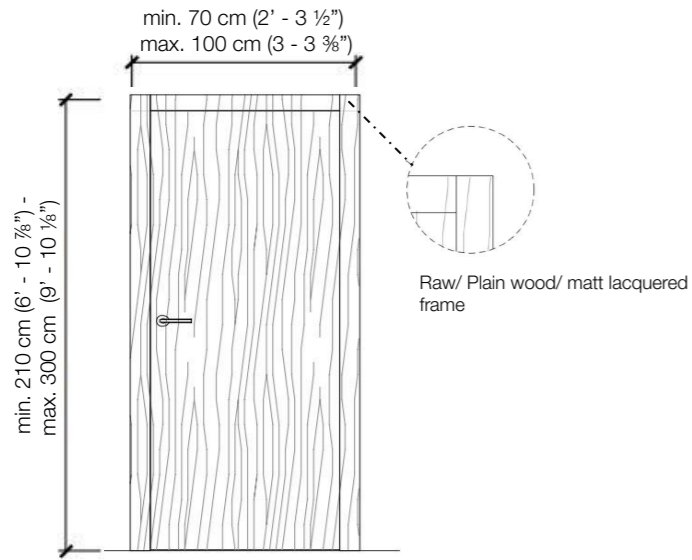

It can be realized in the single leaf, double symmetrical leaf or double asymmetrical leaf version and integrated with the wall panels of the same collection to create a unique and refined system.

The Plain hinged door is also available with a glass panel and wooden border, veneered in smooth wood, lacquered wood (matt or glossy) or upholstered in fabric.

STANDARD FRAME

DIMENSIONS

Standard single hinged door

Vertical section

Standard single hinged door with panels

Standard asymmetrical double hinged door

Standard asymmetrical double hinged door with wall panels

Standard symmetrical double hinged door

Standard symmetrical double hinged door with wall panels

DETAIL A

DETAIL C

Legend

- | | |
|-----------------------------------|-------------------|
| A = Opening width | D - 130 mm |
| B = Covering dimensions | D+ 130 mm |
| C = Door | D- 106 mm |
| D = Door way | D - 20 mm |
| E = Door Frame dimensions | |
| A1 = Opening width | D1 - 53 mm |
| B1 = Covering dimensions | D1+ 27 mm |
| C1 = Door | D1- 46 mm |
| D1 = Door way | |
| E1 = Door Frame dimensions | D1- 18 mm |

SLIM FRAME

DIMENSIONS

Standard single hinged door

Vertical section

Standard asymmetrical double hinged door

Standard symmetrical double hinged door

Legend

- | | |
|-----------------------------------|-------------------|
| A = Opening width | D = 114 mm |
| C = Door | D = 100 mm |
| D = Door way | D = 14 mm |
| E = Door Frame dimensions | |
| A1 = Opening width | D1 = 57 mm |
| C1 = Door | D1 = 55 mm |
| D1 = Door way | |
| E1 = Door Frame dimensions | D1 = 7 mm |