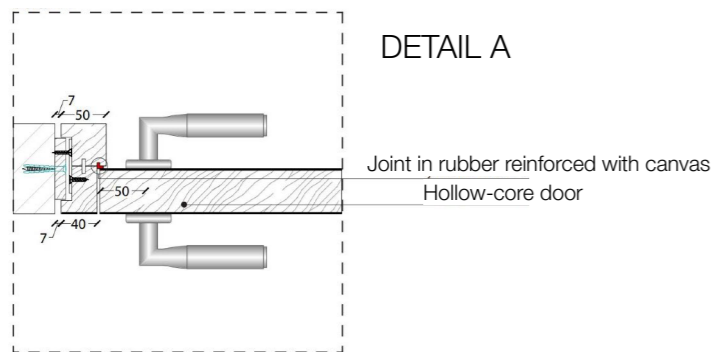

Standard symmetrical double hinged door

Standard symmetrical double hinged door with wall panels

DETAIL A

DETAIL C

Legend

- | | |
|-----------------------------------|-------------------|
| A = Opening width | D - 130 mm |
| B = Covering dimensions | D+ 130 mm |
| C = Door | D- 106 mm |
| D = Door way | D - 20 mm |
| E = Door Frame dimensions | |
| A1 = Opening width | D1 - 53 mm |
| B1 = Covering dimensions | D1+ 27 mm |
| C1 = Door | D1- 46 mm |
| D1 = Door way | |
| E1 = Door Frame dimensions | D1- 18 mm |

SLIM FRAME

DIMENSIONS

Standard single hinged door

Vertical section

Standard asymmetrical double hinged door

Standard symmetrical double hinged door

Legend

- | | |
|-----------------------------------|-------------------|
| A = Opening width | D = 114 mm |
| C = Door | D = 100 mm |
| D = Door way | D = 14 mm |
| E = Door Frame dimensions | |
| A1 = Opening width | D1 = 57 mm |
| C1 = Door | D1 = 55 mm |
| D1 = Door way | |
| E1 = Door Frame dimensions | D1 = 7 mm |