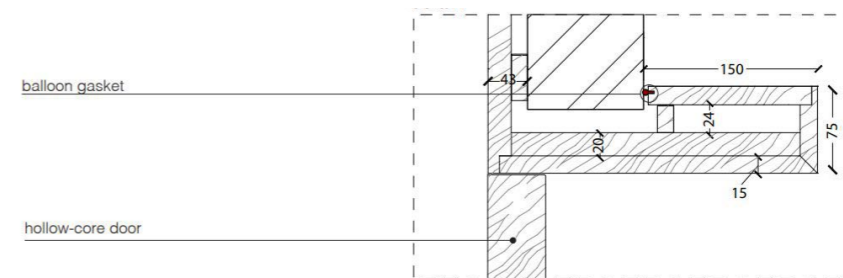

Detail F - Flush with the door frame door with boiserie