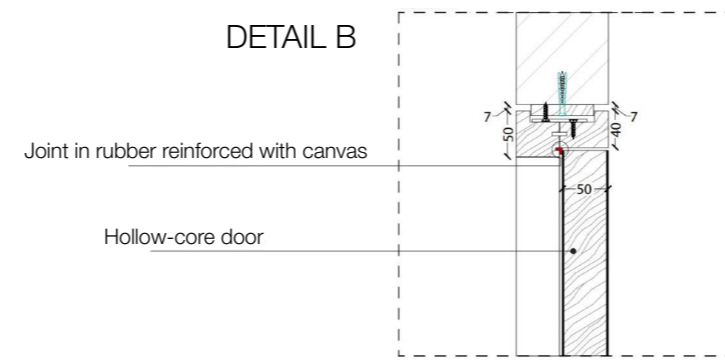

Flush with the doorframe symmetrical double hinged door with wall panels

DIMENSIONS

Legend

A = Opening width	D - 110 mm
B = Covering dimensions	D + 70 mm
C = Door	D - 75 mm
D = Door way	
E = Door Frame dimensions	D - 20 mm
A1 = Opening width	D1 - 55 mm
B1 = Covering dimensions	D1 + 35 mm
C1 = Door	D1 - 48 mm
D1 = Door way	
E1 = Door Frame dimensions	D1 - 10 mm

SLIM FRAME

DIMENSIONS

Standard single hinged door

Vertical section

Standard asymmetrical double hinged door

Standard symmetrical double hinged door

Legend

- A = Opening width
- C = Door
- D = Door way
- E = Door Frame dimensions
- A1 = Opening width
- C1 = Door
- D1 = Door way
- E1 = Door Frame dimensions
- D - 114 mm
- D + 100 mm
- D - 14 mm
- D1 - 57 mm
- D1 + 55 mm
- D1 - 7 mm