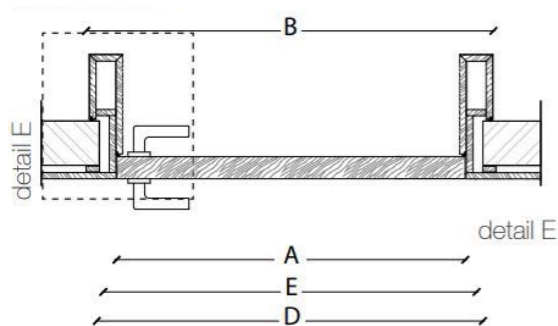

STANDARD FRAME

Standard single hinged door

Flush with the door frame single hinged door

Flush with the door frame single hinged door with wall panels

Standard symmetrical double hinged door

Flush with the doorframe symmetrical double hinged door

Flush with the doorframe symmetrical double hinged door with wall panels

DIMENSIONS

Legend

A = Opening width	D - 110 mm
B = Covering dimensions	D + 70 mm
C = Door	D - 75 mm
D = Door way	
E = Door Frame dimensions	D - 20 mm
A1 = Opening width	D1 - 55 mm
B1 = Covering dimensions	D1 + 35 mm
C1 = Door	D1 - 48 mm
D1 = Door way	
E1 = Door Frame dimensions	D1 - 10 mm

SLIM FRAME

DIMENSIONS

Standard single hinged door

Vertical section

Standard asymmetrical double hinged door

Standard symmetrical double hinged door

Legend

- A = Opening width
- C = Door
- D = Door way
- E = Door Frame dimensions
- A1 = Opening width
- C1 = Door
- D1 = Door way
- E1 = Door Frame dimensions
- D - 114 mm
- D + 100 mm
- D - 14 mm
- D1 - 57 mm
- D1 + 55 mm
- D1 - 7 mm