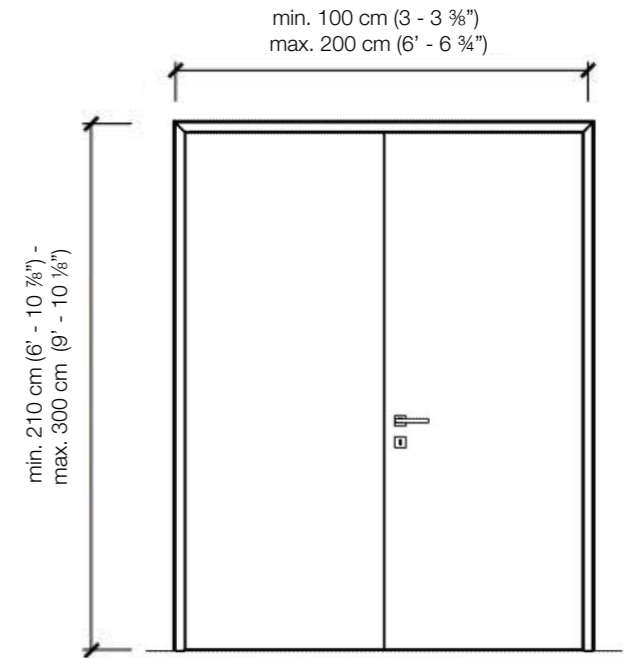

STANDARD FRAME

Standard single hinged door

Flush with the door frame single hinged door

Flush with the door frame single hinged door with wall panels

Standard symmetrical double hinged door

Flush with the doorframe symmetrical double hinged door

Flush with the doorframe symmetrical double hinged door with wall panels

DIMENSIONS

Legend

A = Opening width	D - 110 mm
B = Covering dimensions	D + 70 mm
C = Door	D - 75 mm
D = Door way	
E = Door Frame dimensions	D - 20 mm
A1 = Opening width	D1 - 55 mm
B1 = Covering dimensions	D1 + 35 mm
C1 = Door	D1 - 48 mm
D1 = Door way	
E1 = Door Frame dimensions	D1 - 10 mm

SLIM FRAME

DIMENSIONS

Standard single hinged door

Vertical section

Standard asymmetrical double hinged door

Standard symmetrical double hinged door

Legend

- A = Opening width
- C = Door
- D = Door way
- E = Door Frame dimensions
- A1 = Opening width
- C1 = Door
- D1 = Door way
- E1 = Door Frame dimensions
- D - 114 mm
- D + 100 mm
- D - 14 mm
- D1 - 57 mm
- D1 + 55 mm
- D1 - 7 mm