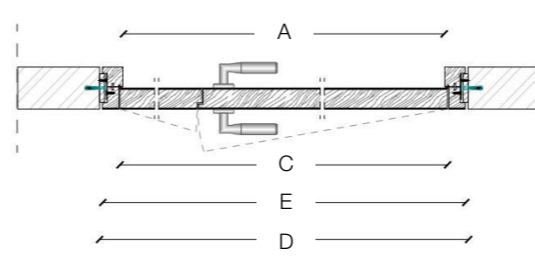

Flush with the doorframe symmetrical double hinged door with wall panels

DIMENSIONS

Legend

A = Opening width	D - 110 mm
B = Covering dimensions	D + 70 mm
C = Door	D - 75 mm
D = Door way	
E = Door Frame dimensions	D - 20 mm
A1 = Opening width	D1 - 55 mm
B1 = Covering dimensions	D1 + 35 mm
C1 = Door	D1 - 48 mm
D1 = Door way	
E1 = Door Frame dimensions	D1 - 10 mm

SLIM FRAME

DIMENSIONS

Standard single hinged door

Vertical section

Standard asymmetrical double hinged door

Standard symmetrical double hinged door

Legend

- A = Opening width
- C = Door
- D = Door way
- E = Door Frame dimensions
- A1 = Opening width
- C1 = Door
- D1 = Door way
- E1 = Door Frame dimensions
- D - 114 mm
- D + 100 mm
- D - 14 mm
- D1 - 57 mm
- D1 + 55 mm
- D1 - 7 mm