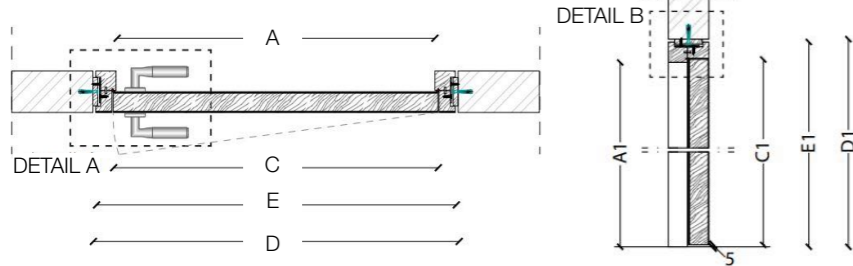

Flush with the doorframe symmetrical double hinged door with wall panels

DIMENSIONS

Legend

A = Opening width	D - 110 mm
B = Covering dimensions	D + 70 mm
C = Door	D - 75 mm
D = Door way	
E = Door Frame dimensions	D - 20 mm
A1 = Opening width	D1 - 55 mm
B1 = Covering dimensions	D1 + 35 mm
C1 = Door	D1 - 48 mm
D1 = Door way	
E1 = Door Frame dimensions	D1 - 10 mm

SLIM FRAME

DIMENSIONS

Standard single hinged door

Vertical section

Standard asymmetrical double hinged door

Standard symmetrical double hinged door

Legend

- A = Opening width
- C = Door
- D = Door way
- E = Door Frame dimensions
- A1 = Opening width
- C1 = Door
- D1 = Door way
- E1 = Door Frame dimensions
- D - 114 mm
- D + 100 mm
- D - 14 mm
- D1 - 57 mm
- D1 + 55 mm
- D1 - 7 mm