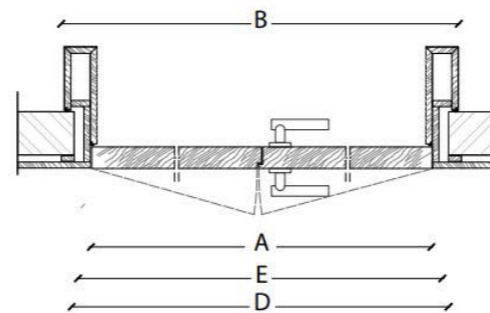

STANDARD FRAME

Standard single hinged door

Flush with the door frame single hinged door

Flush with the door frame single hinged door with wall panels

Standard symmetrical double hinged door

Flush with the doorframe symmetrical double hinged door

Flush with the doorframe symmetrical double hinged door with wall panels

DIMENSIONS

Legend

A = Opening width	D - 110 mm
B = Covering dimensions	D + 70 mm
C = Door	D - 75 mm
D = Door way	
E = Door Frame dimensions	D - 20 mm
A1 = Opening width	D1 - 55 mm
B1 = Covering dimensions	D1 + 35 mm
C1 = Door	D1 - 48 mm
D1 = Door way	
E1 = Door Frame dimensions	D1 - 10 mm

SLIM FRAME

DIMENSIONS

Standard single hinged door

Vertical section

Standard asymmetrical double hinged door

Standard symmetrical double hinged door

Legend

- A = Opening width
- C = Door
- D = Door way
- E = Door Frame dimensions
- A1 = Opening width
- C1 = Door
- D1 = Door way
- E1 = Door Frame dimensions
- D - 114 mm
- D + 100 mm
- D - 14 mm
- D1 - 57 mm
- D1 + 55 mm
- D1 - 7 mm