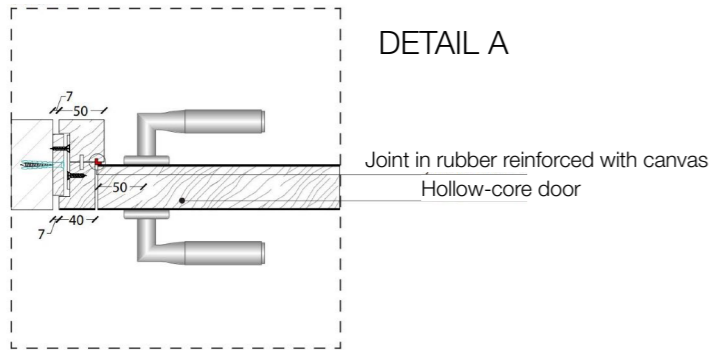

Flush with the doorframe symmetrical double hinged door with wall panels

DIMENSIONS

Legend

A = Opening width	D - 110 mm
B = Covering dimensions	D + 70 mm
C = Door	D - 75 mm
D = Door way	
E = Door Frame dimensions	D - 20 mm
A1 = Opening width	D1 - 55 mm
B1 = Covering dimensions	D1 + 35 mm
C1 = Door	D1 - 48 mm
D1 = Door way	
E1 = Door Frame dimensions	D1 - 10 mm

SLIM FRAME

DIMENSIONS

Standard single hinged door

Vertical section

Standard asymmetrical double hinged door

Standard symmetrical double hinged door

Legend

- A = Opening width
- C = Door
- D = Door way
- E = Door Frame dimensions
- A1 = Opening width
- C1 = Door
- D1 = Door way
- E1 = Door Frame dimensions
- D - 114 mm
- D + 100 mm
- D - 14 mm
- D1 - 57 mm
- D1 + 55 mm
- D1 - 7 mm