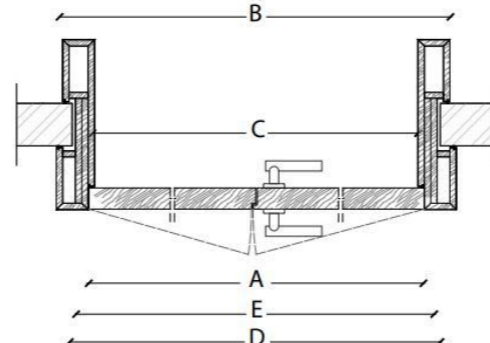

STANDARD FRAME

Standard single hinged door

Flush with the door frame single hinged door

Flush with the door frame single hinged door with wall panels

Standard symmetrical double hinged door

Flush with the doorframe symmetrical double hinged door

Flush with the doorframe symmetrical double hinged door with wall panels

DIMENSIONS

Legend

A = Opening width	D - 110 mm
B = Covering dimensions	D + 70 mm
C = Door	D - 75 mm
D = Door way	
E = Door Frame dimensions	D - 20 mm
A1 = Opening width	D1 - 55 mm
B1 = Covering dimensions	D1 + 35 mm
C1 = Door	D1 - 48 mm
D1 = Door way	
E1 = Door Frame dimensions	D1 - 10 mm

SLIM FRAME

DIMENSIONS

Standard single hinged door

Vertical section

Standard asymmetrical double hinged door

Standard symmetrical double hinged door

Legend

- A = Opening width
- C = Door
- D = Door way
- E = Door Frame dimensions
- A1 = Opening width
- C1 = Door
- D1 = Door way
- E1 = Door Frame dimensions
- D - 114 mm
- D + 100 mm
- D - 14 mm
- D1 - 57 mm
- D1 + 55 mm
- D1 - 7 mm