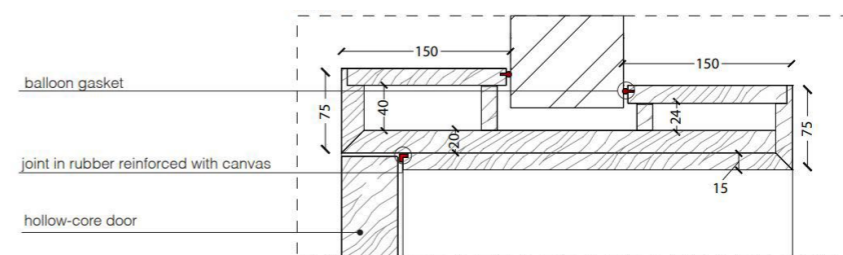

Detail D - Flush with the door frame door