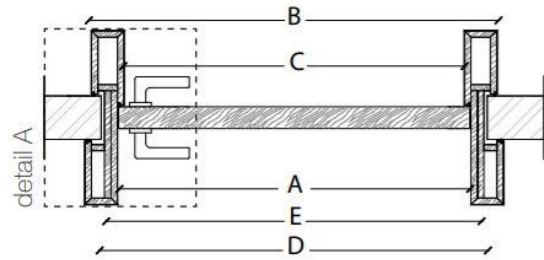

The key feature of this door is the Graffiti Collection door frame, which thanks to its dimensions characterizes the door in a unique and immediately recognizable way.

This door also available with flat door frame in the single-leaf, symmetrical double-leaf and asymmetrical double-leaf versions.

STANDARD FRAME

Standard single hinged door

Flush with the door frame single hinged door

Flush with the door frame single hinged door with wall panels

Standard symmetrical double hinged door

Flush with the doorframe symmetrical double hinged door

Flush with the doorframe symmetrical double hinged door with wall panels

DIMENSIONS

Legend

A = Opening width	D - 110 mm
B = Covering dimensions	D + 70 mm
C = Door	D - 75 mm
D = Door way	
E = Door Frame dimensions	D - 20 mm
A1 = Opening width	D1 - 55 mm
B1 = Covering dimensions	D1 + 35 mm
C1 = Door	D1 - 48 mm
D1 = Door way	
E1 = Door Frame dimensions	D1 - 10 mm

SLIM FRAME

DIMENSIONS

Standard single hinged door

Vertical section

Standard asymmetrical double hinged door

Standard symmetrical double hinged door

Legend

- A = Opening width
- C = Door
- D = Door way
- E = Door Frame dimensions
- A1 = Opening width
- C1 = Door
- D1 = Door way
- E1 = Door Frame dimensions
- D - 114 mm
- D + 100 mm
- D - 14 mm
- D1 - 57 mm
- D1 + 55 mm
- D1 - 7 mm