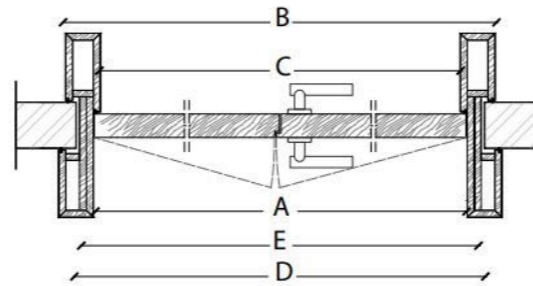

The key feature of this door is the Graffiti Collection door frame, which thanks to its dimensions characterizes the door in a unique and immediately recognizable way.

This door also available with flat door frame in the single-leaf, symmetrical double-leaf and asymmetrical double-leaf versions.

STANDARD FRAME

Standard single hinged door

Flush with the door frame single hinged door

Flush with the door frame single hinged door with wall panels

Standard symmetrical double hinged door

Flush with the doorframe symmetrical double hinged door

Flush with the doorframe symmetrical double hinged door with wall panels

DIMENSIONS

Legend

A = Opening width	D - 110 mm
B = Covering dimensions	D + 70 mm
C = Door	D - 75 mm
D = Door way	
E = Door Frame dimensions	D - 20 mm
A1 = Opening width	D1 - 55 mm
B1 = Covering dimensions	D1 + 35 mm
C1 = Door	D1 - 48 mm
D1 = Door way	
E1 = Door Frame dimensions	D1 - 10 mm

SLIM FRAME

DIMENSIONS

Standard single hinged door

Vertical section

Standard asymmetrical double hinged door

Standard symmetrical double hinged door

Legend

- A = Opening width
- C = Door
- D = Door way
- E = Door Frame dimensions
- A1 = Opening width
- C1 = Door
- D1 = Door way
- E1 = Door Frame dimensions
- D - 114 mm
- D + 100 mm
- D - 14 mm
- D1 - 57 mm
- D1 + 55 mm
- D1 - 7 mm