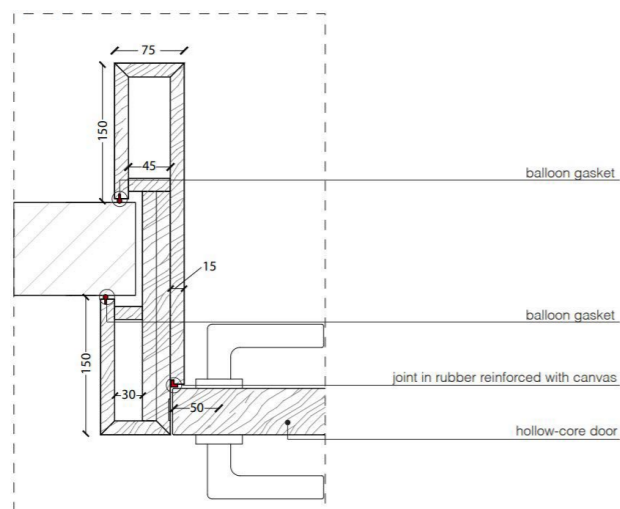

Detail C - Flush with the door frame door