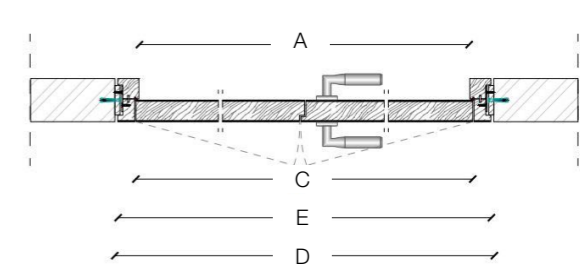

Flush with the doorframe symmetrical double hinged door with wall panels

DIMENSIONS

Legend

A = Opening width	D - 110 mm
B = Covering dimensions	D + 70 mm
C = Door	D - 75 mm
D = Door way	
E = Door Frame dimensions	D - 20 mm
A1 = Opening width	D1 - 55 mm
B1 = Covering dimensions	D1 + 35 mm
C1 = Door	D1 - 48 mm
D1 = Door way	
E1 = Door Frame dimensions	D1 - 10 mm

SLIM FRAME

DIMENSIONS

Standard single hinged door

Vertical section

Standard asymmetrical double hinged door

Standard symmetrical double hinged door

Legend

- A = Opening width
- C = Door
- D = Door way
- E = Door Frame dimensions
- A1 = Opening width
- C1 = Door
- D1 = Door way
- E1 = Door Frame dimensions
- D - 114 mm
- D + 100 mm
- D - 14 mm
- D1 - 57 mm
- D1 + 55 mm
- D1 - 7 mm