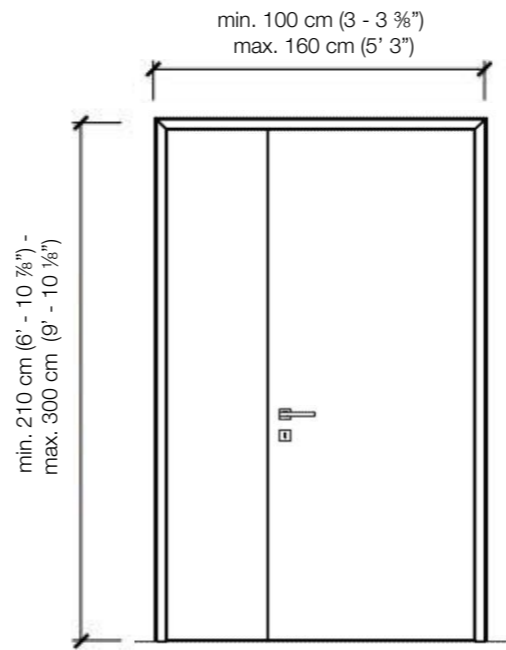

Flush with the doorframe symmetrical double hinged door with wall panels

DIMENSIONS

Legend

A = Opening width	D - 110 mm
B = Covering dimensions	D + 70 mm
C = Door	D - 75 mm
D = Door way	
E = Door Frame dimensions	D - 20 mm
A1 = Opening width	D1 - 55 mm
B1 = Covering dimensions	D1 + 35 mm
C1 = Door	D1 - 48 mm
D1 = Door way	
E1 = Door Frame dimensions	D1 - 10 mm

SLIM FRAME

DIMENSIONS

Standard single hinged door

Vertical section

Standard asymmetrical double hinged door

Standard symmetrical double hinged door

Legend

- A = Opening width
- C = Door
- D = Door way
- E = Door Frame dimensions
- A1 = Opening width
- C1 = Door
- D1 = Door way
- E1 = Door Frame dimensions
- D - 114 mm
- D + 100 mm
- D - 14 mm
- D1 - 57 mm
- D1 + 55 mm
- D1 - 7 mm