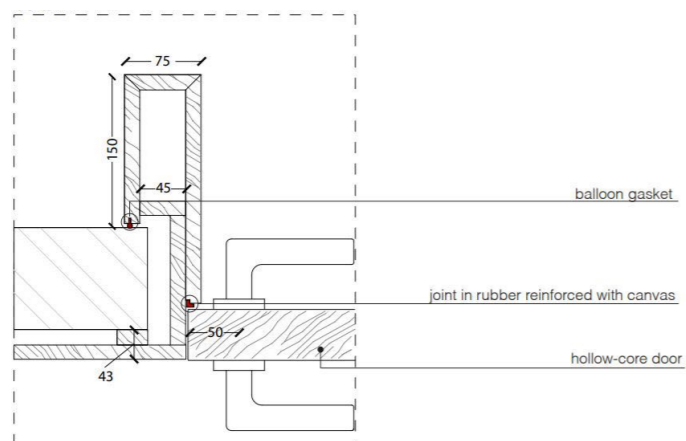

Flush with the doorframe symmetrical double hinged door with wall panels

DIMENSIONS

Legend

A = Opening width	D - 110 mm
B = Covering dimensions	D + 70 mm
C = Door	D - 75 mm
D = Door way	
E = Door Frame dimensions	D - 20 mm
A1 = Opening width	D1 - 55 mm
B1 = Covering dimensions	D1 + 35 mm
C1 = Door	D1 - 48 mm
D1 = Door way	
E1 = Door Frame dimensions	D1 - 10 mm

SLIM FRAME

DIMENSIONS

Standard single hinged door

Vertical section

Standard asymmetrical double hinged door

Standard symmetrical double hinged door

Legend

- A = Opening width
- C = Door
- D = Door way
- E = Door Frame dimensions
- A1 = Opening width
- C1 = Door
- D1 = Door way
- E1 = Door Frame dimensions
- D - 114 mm
- D + 100 mm
- D - 14 mm
- D1 - 57 mm
- D1 + 55 mm
- D1 - 7 mm

DETAILS - STANDARD FRAME

Detail A - Standard Door

Detail B - Standard Door

Detail C - Flush with the door frame door

Detail D - Flush with the door frame door

Detail E - Flush with the door frame door with boiserie