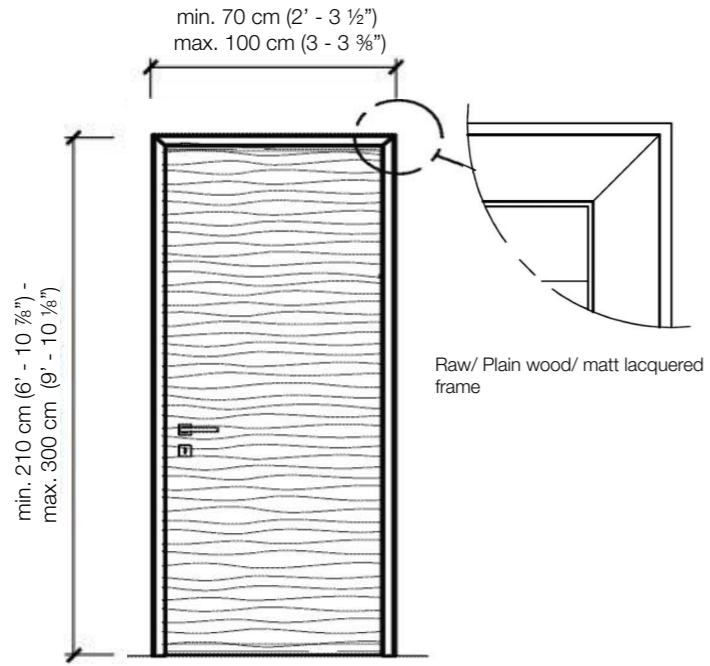

STANDARD FRAME

Standard single hinged door

Flush with the door frame single hinged door

Flush with the door frame single hinged door with wall panels

Standard symmetrical double hinged door

Flush with the doorframe symmetrical double hinged door

Flush with the doorframe symmetrical double hinged door with wall panels

DIMENSIONS

Legend

A = Opening width	D - 110 mm
B = Covering dimensions	D + 70 mm
C = Door	D - 75 mm
D = Door way	
E = Door Frame dimensions	D - 20 mm
A1 = Opening width	D1 - 55 mm
B1 = Covering dimensions	D1 + 35 mm
C1 = Door	D1 - 48 mm
D1 = Door way	
E1 = Door Frame dimensions	D1 - 10 mm

SLIM FRAME

DIMENSIONS

Standard single hinged door

Vertical section

Standard asymmetrical double hinged door

Standard symmetrical double hinged door

Legend

- A = Opening width
- C = Door
- D = Door way
- E = Door Frame dimensions
- A1 = Opening width
- C1 = Door
- D1 = Door way
- E1 = Door Frame dimensions
- D - 114 mm
- D + 100 mm
- D - 14 mm
- D1 - 57 mm
- D1 + 55 mm
- D1 - 7 mm