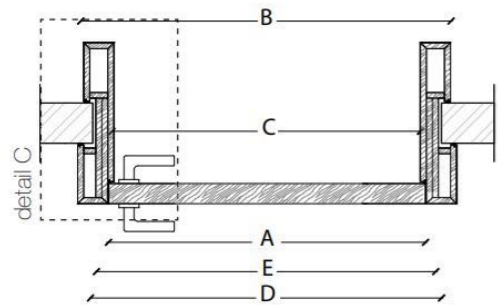

The key feature of this door is the Graffiti Collection door frame, which thanks to its dimensions characterizes the door in a unique and immediately recognizable way.

This door also available with flat door frame in the single-leaf, symmetrical double-leaf and asymmetrical double-leaf versions.

STANDARD FRAME

Standard single hinged door

Flush with the door frame single hinged door

Flush with the door frame single hinged door with wall panels

Standard symmetrical double hinged door

Flush with the doorframe symmetrical double hinged door

Flush with the doorframe symmetrical double hinged door with wall panels

DIMENSIONS

Legend

A = Opening width	D - 110 mm
B = Covering dimensions	D + 70 mm
C = Door	D - 75 mm
D = Door way	
E = Door Frame dimensions	D - 20 mm
A1 = Opening width	D1 - 55 mm
B1 = Covering dimensions	D1 + 35 mm
C1 = Door	D1 - 48 mm
D1 = Door way	
E1 = Door Frame dimensions	D1 - 10 mm

SLIM FRAME

DIMENSIONS

Standard single hinged door

Vertical section

Standard asymmetrical double hinged door

Standard symmetrical double hinged door

Legend

- A = Opening width
- C = Door
- D = Door way
- E = Door Frame dimensions
- A1 = Opening width
- C1 = Door
- D1 = Door way
- E1 = Door Frame dimensions
- D - 114 mm
- D + 100 mm
- D - 14 mm
- D1 - 57 mm
- D1 + 55 mm
- D1 - 7 mm