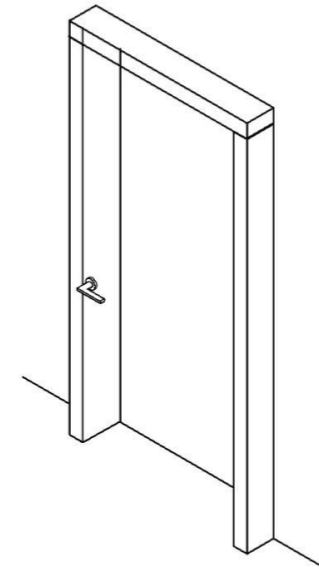

The key feature of this door is the Graffiti Collection door frame, which thanks to its dimensions characterizes the door in a unique and immediately recognizable way.

This door also available with flat door frame in the single-leaf, symmetrical double-leaf and asymmetrical double-leaf versions.

STANDARD FRAME

Standard single hinged door

Flush with the door frame single hinged door

Flush with the door frame single hinged door with wall panels

Standard symmetrical double hinged door

Flush with the doorframe symmetrical double hinged door

Flush with the doorframe symmetrical double hinged door with wall panels

DIMENSIONS

Legend

A = Opening width	D - 110 mm
B = Covering dimensions	D + 70 mm
C = Door	D - 75 mm
D = Door way	
E = Door Frame dimensions	D - 20 mm
A1 = Opening width	D1 - 55 mm
B1 = Covering dimensions	D1 + 35 mm
C1 = Door	D1 - 48 mm
D1 = Door way	
E1 = Door Frame dimensions	D1 - 10 mm

SLIM FRAME

DIMENSIONS

Standard single hinged door

Vertical section

Standard asymmetrical double hinged door

Standard symmetrical double hinged door

Legend

- A = Opening width
- C = Door
- D = Door way
- E = Door Frame dimensions
- A1 = Opening width
- C1 = Door
- D1 = Door way
- E1 = Door Frame dimensions
- D - 114 mm
- D + 100 mm
- D - 14 mm
- D1 - 57 mm
- D1 + 55 mm
- D1 - 7 mm