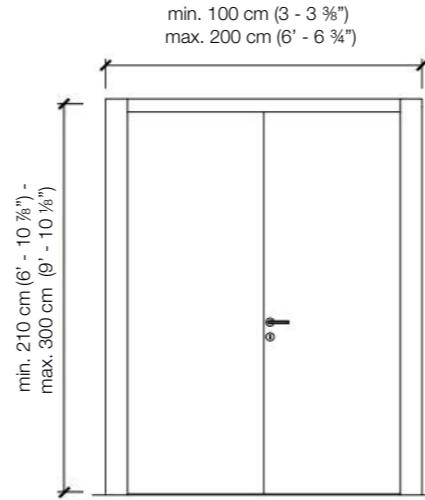

STANDARD FRAME

Standard single hinged door

Flush with the door frame single hinged door

Flush with the door frame single hinged door with wall panels

Standard symmetrical double hinged door

Flush with the doorframe symmetrical double hinged door

Flush with the doorframe symmetrical double hinged door with wall panels

DIMENSIONS

Legend

A = Opening width	D - 110 mm
B = Covering dimensions	D + 70 mm
C = Door	D - 75 mm
D = Door way	
E = Door Frame dimensions	D - 20 mm
A1 = Opening width	D1 - 55 mm
B1 = Covering dimensions	D1 + 35 mm
C1 = Door	D1 - 48 mm
D1 = Door way	
E1 = Door Frame dimensions	D1 - 10 mm

SLIM FRAME

DIMENSIONS

Standard single hinged door

Vertical section

Standard asymmetrical double hinged door

Standard symmetrical double hinged door

Legend

- A = Opening width
- C = Door
- D = Door way
- E = Door Frame dimensions
- A1 = Opening width
- C1 = Door
- D1 = Door way
- E1 = Door Frame dimensions
- D - 114 mm
- D + 100 mm
- D - 14 mm
- D1 - 57 mm
- D1 + 55 mm
- D1 - 7 mm