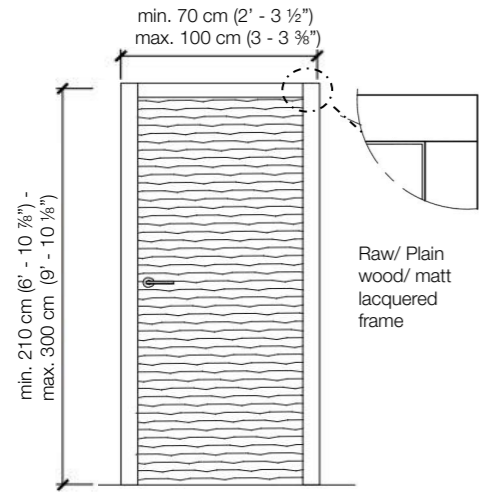

STANDARD FRAME

Standard single hinged door