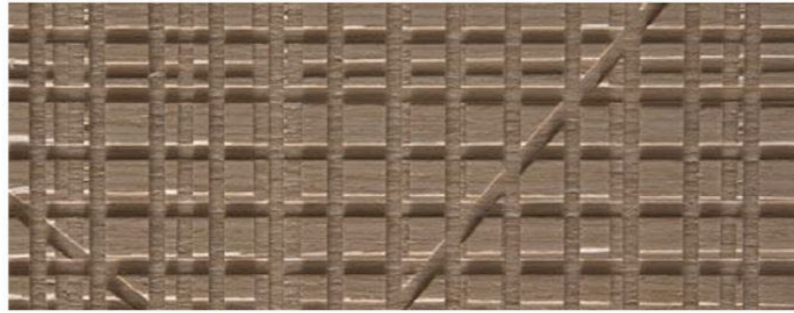

MAXIMA CARVED WOODS

Oak