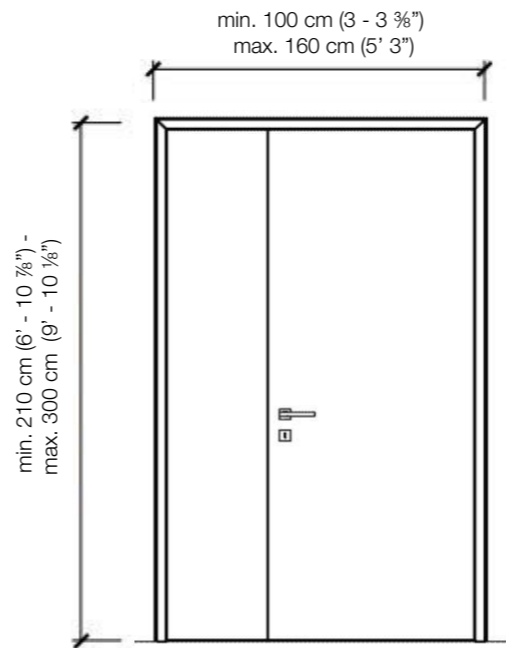

STANDARD FRAME

DIMENSIONS

Standard single hinged door

Standard single hinged door with panels

Standard asymmetrical double hinged door

Standard asymmetrical double hinged door with wall panels

Standard symmetrical double hinged door

Standard symmetrical double hinged door with wall panels

Legend

- A** = Opening width
- C** = Door
- D** = Door way
- E** = Door Frame dimensions
- A1** = Opening width
- C1** = Door
- D1** = Door way
- E1** = Door Frame dimensions
- D** - 114 mm
- D+** 100 mm
- D** - 14 mm
- D1** - 57 mm
- D1** - 55 mm
- D1** - 7 mm

SLIM FRAME

DIMENSIONS

Standard single hinged door

Vertical section

Standard asymmetrical double hinged door

Standard symmetrical double hinged door

Legend

- A = Opening width
- C = Door
- D = Door way
- E = Door Frame dimensions
- A1 = Opening width
- C1 = Door
- D1 = Door way
- E1 = Door Frame dimensions
- D - 114 mm
- D + 100 mm
- D - 14 mm
- D1 - 57 mm
- D1 + 55 mm
- D1 - 7 mm