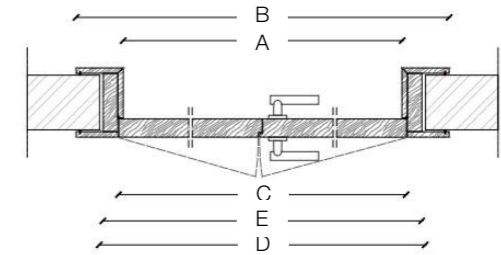

Maxima door is available with flat doorframe or in combination with Maxima wall panels to create a unique system.

Maxima Door is made to satisfy the most exigent clients, looking for an elegant solution, in which wood and the special carving are the key features.

STANDARD FRAME

DIMENSIONS

Standard single hinged door

Standard single hinged door with panels

Standard asymmetrical double hinged door

Standard asymmetrical double hinged door with wall panels

Standard symmetrical double hinged door

Standard symmetrical double hinged door with wall panels

Legend

- A** = Opening width
- C** = Door
- D** = Door way
- E** = Door Frame dimensions
- A1** = Opening width
- C1** = Door
- D1** = Door way
- E1** = Door Frame dimensions
- D** - 114 mm
- D+** 100 mm
- D** - 14 mm
- D1** - 57 mm
- D1** - 55 mm
- D1** - 7 mm

SLIM FRAME

DIMENSIONS

Standard single hinged door

Vertical section

Standard asymmetrical double hinged door

Standard symmetrical double hinged door

Legend

- A = Opening width
- C = Door
- D = Door way
- E = Door Frame dimensions
- A1 = Opening width
- C1 = Door
- D1 = Door way
- E1 = Door Frame dimensions
- D - 114 mm
- D + 100 mm
- D - 14 mm
- D1 - 57 mm
- D1 + 55 mm
- D1 - 7 mm