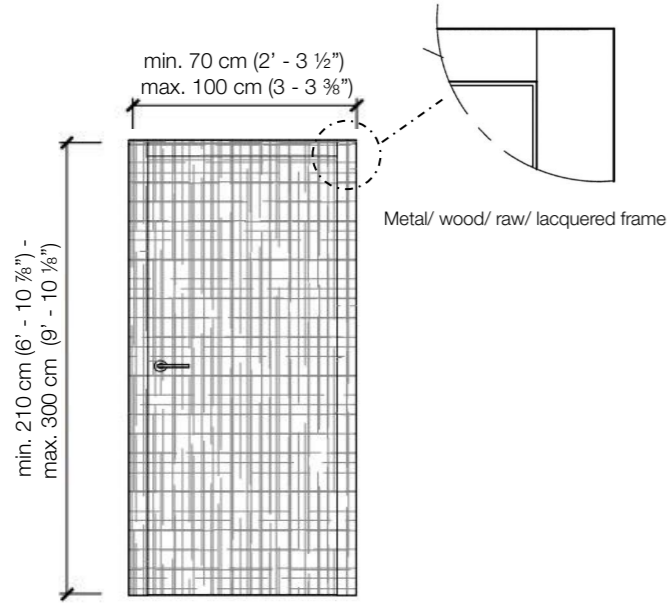

Maxima door is available with flat doorframe or in combination with Maxima wall panels to create a unique system.

Maxima Door is made to satisfy the most exigent clients, looking for an elegant solution, in which wood and the special carving are the key features.

STANDARD FRAME

DIMENSIONS

Standard single hinged door

Standard single hinged door with panels

Standard asymmetrical double hinged door

Standard asymmetrical double hinged door with wall panels

Standard symmetrical double hinged door

Standard symmetrical double hinged door with wall panels

Legend

- A** = Opening width
- C** = Door
- D** = Door way
- E** = Door Frame dimensions
- A1** = Opening width
- C1** = Door
- D1** = Door way
- E1** = Door Frame dimensions
- D** - 114 mm
- D+** 100 mm
- D** - 14 mm
- D1** - 57 mm
- D1** - 55 mm
- D1** - 7 mm

SLIM FRAME

DIMENSIONS

Standard single hinged door

Vertical section

Standard asymmetrical double hinged door

Standard symmetrical double hinged door

Legend

- A = Opening width
- C = Door
- D = Door way
- E = Door Frame dimensions
- A1 = Opening width
- C1 = Door
- D1 = Door way
- E1 = Door Frame dimensions
- D - 114 mm
- D + 100 mm
- D - 14 mm
- D1 - 57 mm
- D1 + 55 mm
- D1 - 7 mm