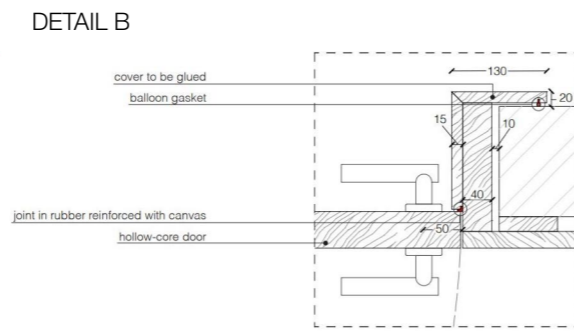

STANDARD FRAME

DIMENSIONS

Standard single hinged door

Standard single hinged door with panels

Standard asymmetrical double hinged door

Standard asymmetrical double hinged door with wall panels

Standard symmetrical double hinged door

Standard symmetrical double hinged door with wall panels

Legend

- A** = Opening width
- C** = Door
- D** = Door way
- E** = Door Frame dimensions
- A1** = Opening width
- C1** = Door
- D1** = Door way
- E1** = Door Frame dimensions
- D** - 114 mm
- D+** 100 mm
- D** - 14 mm
- D1** - 57 mm
- D1** - 55 mm
- D1** - 7 mm

SLIM FRAME

DIMENSIONS

Standard single hinged door

Vertical section

Standard asymmetrical double hinged door

Standard symmetrical double hinged door

Legend

- A = Opening width
- C = Door
- D = Door way
- E = Door Frame dimensions
- A1 = Opening width
- C1 = Door
- D1 = Door way
- E1 = Door Frame dimensions
- D - 114 mm
- D + 100 mm
- D - 14 mm
- D1 - 57 mm
- D1 + 55 mm
- D1 - 7 mm