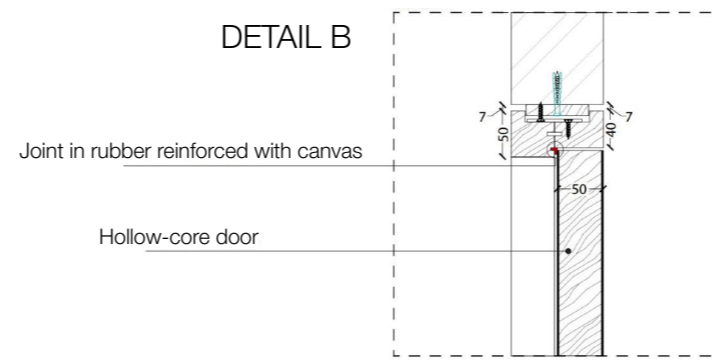

Standard symmetrical double hinged door with wall panels

Legend

- A** = Opening width
- C** = Door
- D** = Door way
- E** = Door Frame dimensions
- A1** = Opening width
- C1** = Door
- D1** = Door way
- E1** = Door Frame dimensions
- D** - 114 mm
- D+** 100 mm
- D** - 14 mm
- D1** - 57 mm
- D1** - 55 mm
- D1** - 7 mm

SLIM FRAME

DIMENSIONS

Standard single hinged door

Vertical section

Standard asymmetrical double hinged door

Standard symmetrical double hinged door

Legend

- A = Opening width
- C = Door
- D = Door way
- E = Door Frame dimensions
- A1 = Opening width
- C1 = Door
- D1 = Door way
- E1 = Door Frame dimensions
- D - 114 mm
- D + 100 mm
- D - 14 mm
- D1 - 57 mm
- D1 + 55 mm
- D1 - 7 mm