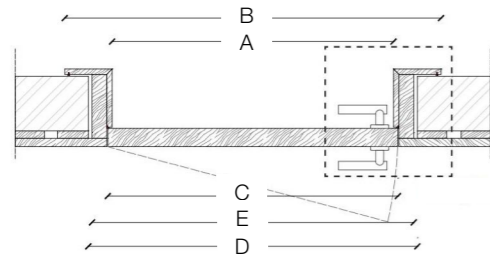

STANDARD FRAME

DIMENSIONS

Standard single hinged door

Standard single hinged door with panels

Standard asymmetrical double hinged door

Standard asymmetrical double hinged door with wall panels

Standard symmetrical double hinged door

Standard symmetrical double hinged door with wall panels

Legend

- A** = Opening width
- C** = Door
- D** = Door way
- E** = Door Frame dimensions
- A1** = Opening width
- C1** = Door
- D1** = Door way
- E1** = Door Frame dimensions
- D** - 114 mm
- D+** 100 mm
- D** - 14 mm
- D1** - 57 mm
- D1** - 55 mm
- D1** - 7 mm

SLIM FRAME

DIMENSIONS

Standard single hinged door

Vertical section

Standard asymmetrical double hinged door

Standard symmetrical double hinged door

Legend

- A = Opening width
- C = Door
- D = Door way
- E = Door Frame dimensions
- A1 = Opening width
- C1 = Door
- D1 = Door way
- E1 = Door Frame dimensions
- D - 114 mm
- D + 100 mm
- D - 14 mm
- D1 - 57 mm
- D1 + 55 mm
- D1 - 7 mm