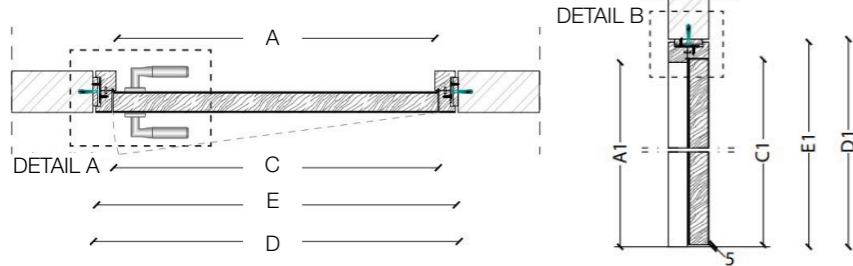

STANDARD FRAME

DIMENSIONS

Standard single hinged door

Standard single hinged door with panels

Standard asymmetrical double hinged door

Standard asymmetrical double hinged door with wall panels

Standard symmetrical double hinged door

Standard symmetrical double hinged door with wall panels

Legend

- A** = Opening width
- C** = Door
- D** = Door way
- E** = Door Frame dimensions
- A1** = Opening width
- C1** = Door
- D1** = Door way
- E1** = Door Frame dimensions
- D** - 114 mm
- D+** 100 mm
- D** - 14 mm
- D1** - 57 mm
- D1** - 55 mm
- D1** - 7 mm

SLIM FRAME

DIMENSIONS

Standard single hinged door

Vertical section

Standard asymmetrical double hinged door

Standard symmetrical double hinged door

Legend

- A = Opening width
- C = Door
- D = Door way
- E = Door Frame dimensions
- A1 = Opening width
- C1 = Door
- D1 = Door way
- E1 = Door Frame dimensions
- D - 114 mm
- D + 100 mm
- D - 14 mm
- D1 - 57 mm
- D1 + 55 mm
- D1 - 7 mm