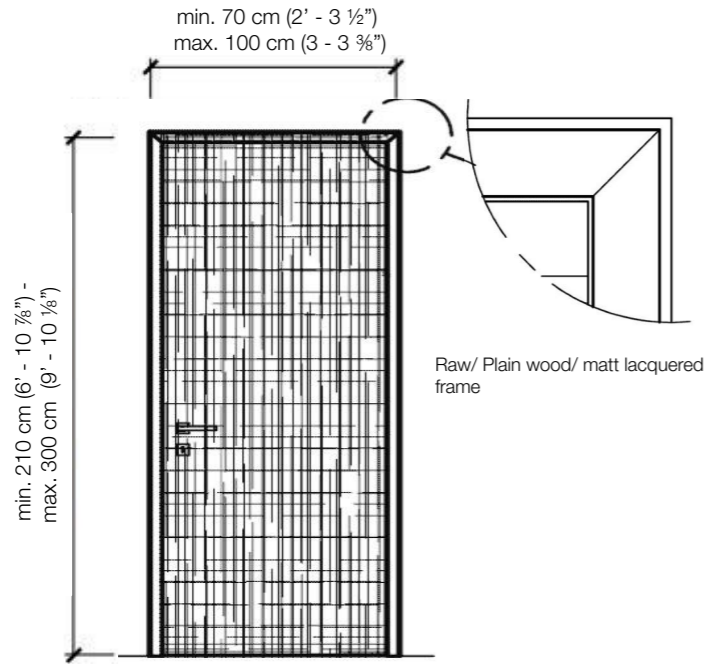

STANDARD FRAME

DIMENSIONS

Standard single hinged door

Standard single hinged door with panels

Standard asymmetrical double hinged door

Standard asymmetrical double hinged door with wall panels

Standard symmetrical double hinged door

Standard symmetrical double hinged door with wall panels

Legend

- A** = Opening width
- C** = Door
- D** = Door way
- E** = Door Frame dimensions
- A1** = Opening width
- C1** = Door
- D1** = Door way
- E1** = Door Frame dimensions
- D** - 114 mm
- D+** 100 mm
- D** - 14 mm
- D1** - 57 mm
- D1** - 55 mm
- D1** - 7 mm

SLIM FRAME

DIMENSIONS

Standard single hinged door

Vertical section

Standard asymmetrical double hinged door

Standard symmetrical double hinged door

Legend

- A = Opening width
- C = Door
- D = Door way
- E = Door Frame dimensions
- A1 = Opening width
- C1 = Door
- D1 = Door way
- E1 = Door Frame dimensions
- D - 114 mm
- D + 100 mm
- D - 14 mm
- D1 - 57 mm
- D1 + 55 mm
- D1 - 7 mm