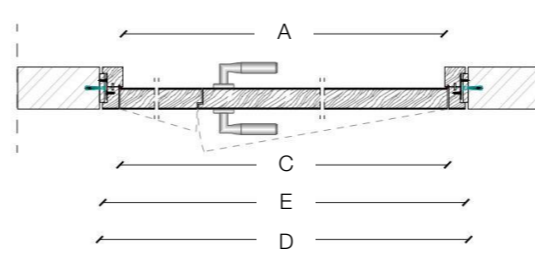

STANDARD FRAME

DIMENSIONS

Standard single hinged door

Standard single hinged door with panels

Standard asymmetrical double hinged door

Standard asymmetrical double hinged door with wall panels

Standard symmetrical double hinged door

Standard symmetrical double hinged door with wall panels

Legend

- A** = Opening width
- C** = Door
- D** = Door way
- E** = Door Frame dimensions
- A1** = Opening width
- C1** = Door
- D1** = Door way
- E1** = Door Frame dimensions
- D** - 114 mm
- D+** 100 mm
- D** - 14 mm
- D1** - 57 mm
- D1** - 55 mm
- D1** - 7 mm

SLIM FRAME

DIMENSIONS

Standard single hinged door

Vertical section

Standard asymmetrical double hinged door

Standard symmetrical double hinged door

Legend

- A = Opening width
- C = Door
- D = Door way
- E = Door Frame dimensions
- A1 = Opening width
- C1 = Door
- D1 = Door way
- E1 = Door Frame dimensions
- D - 114 mm
- D + 100 mm
- D - 14 mm
- D1 - 57 mm
- D1 + 55 mm
- D1 - 7 mm