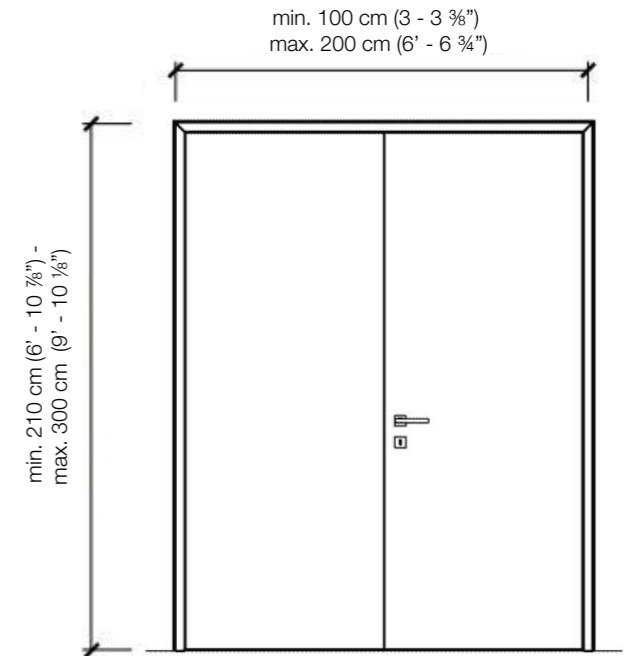

STANDARD FRAME

DIMENSIONS

Standard single hinged door

Standard single hinged door with panels

Standard asymmetrical double hinged door

Standard asymmetrical double hinged door with wall panels

Standard symmetrical double hinged door

Standard symmetrical double hinged door with wall panels

Legend

- A** = Opening width
- C** = Door
- D** = Door way
- E** = Door Frame dimensions
- A1** = Opening width
- C1** = Door
- D1** = Door way
- E1** = Door Frame dimensions
- D** - 114 mm
- D+** 100 mm
- D** - 14 mm
- D1** - 57 mm
- D1** - 55 mm
- D1** - 7 mm

SLIM FRAME

DIMENSIONS

Standard single hinged door

Vertical section

Standard asymmetrical double hinged door

Standard symmetrical double hinged door

Legend

- A = Opening width
- C = Door
- D = Door way
- E = Door Frame dimensions
- A1 = Opening width
- C1 = Door
- D1 = Door way
- E1 = Door Frame dimensions
- D - 114 mm
- D + 100 mm
- D - 14 mm
- D1 - 57 mm
- D1 + 55 mm
- D1 - 7 mm