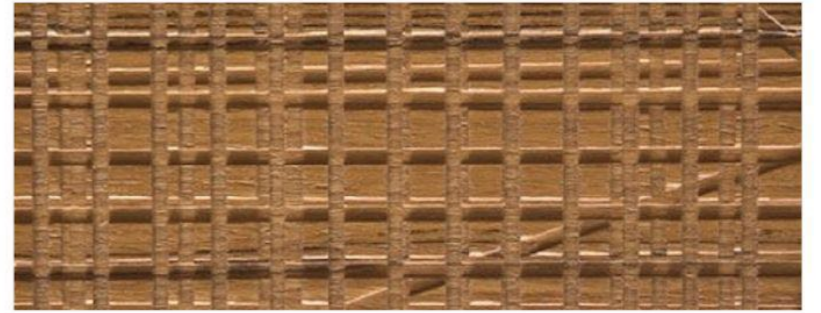

SLIM FRAME

DIMENSIONS

Standard single hinged door

Vertical section

Standard asymmetrical double hinged door

Standard symmetrical double hinged door

Legend

- A = Opening width
- C = Door
- D = Door way
- E = Door Frame dimensions
- A1 = Opening width
- C1 = Door
- D1 = Door way
- E1 = Door Frame dimensions
- D - 114 mm
- D + 100 mm
- D - 14 mm
- D1 - 57 mm
- D1 + 55 mm
- D1 - 7 mm

MAXIMA CARVED WOODS

Maple

Oak

Teak

Canaletto Walnut

Rosewood

Wenge

Mahogany