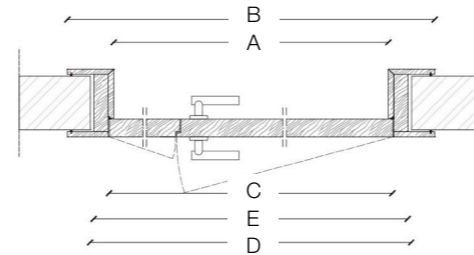

Maxima door is available with flat doorframe or in combination with Maxima wall panels to create a unique system.

Maxima Door is made to satisfy the most exigent clients, looking for an elegant solution, in which wood and the special carving are the key features.

STANDARD FRAME

DIMENSIONS

Standard single hinged door

Standard single hinged door with panels

Standard asymmetrical double hinged door

Standard asymmetrical double hinged door with wall panels

Standard symmetrical double hinged door

Standard symmetrical double hinged door with wall panels

Legend

- A** = Opening width
- C** = Door
- D** = Door way
- E** = Door Frame dimensions
- A1** = Opening width
- C1** = Door
- D1** = Door way
- E1** = Door Frame dimensions
- D** - 114 mm
- D+** 100 mm
- D** - 14 mm
- D1** - 57 mm
- D1** - 55 mm
- D1** - 7 mm

SLIM FRAME

DIMENSIONS

Standard single hinged door

Vertical section

Standard asymmetrical double hinged door

Standard symmetrical double hinged door

Legend

- A = Opening width
- C = Door
- D = Door way
- E = Door Frame dimensions
- A1 = Opening width
- C1 = Door
- D1 = Door way
- E1 = Door Frame dimensions
- D - 114 mm
- D + 100 mm
- D - 14 mm
- D1 - 57 mm
- D1 + 55 mm
- D1 - 7 mm