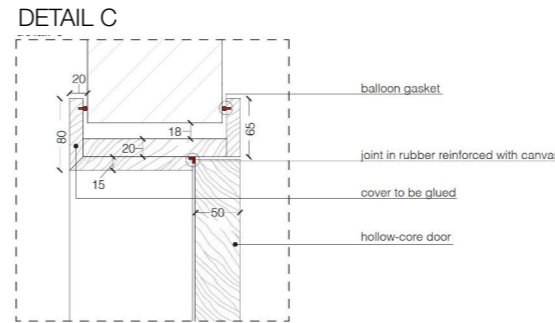

STANDARD FRAME

DIMENSIONS

Standard single hinged door

Standard single hinged door with panels

Standard asymmetrical double hinged door

Standard asymmetrical double hinged door with wall panels

Standard symmetrical double hinged door

Standard symmetrical double hinged door with wall panels

Legend

- A** = Opening width
- C** = Door
- D** = Door way
- E** = Door Frame dimensions
- A1** = Opening width
- C1** = Door
- D1** = Door way
- E1** = Door Frame dimensions
- D** - 114 mm
- D+** 100 mm
- D** - 14 mm
- D1** - 57 mm
- D1** - 55 mm
- D1** - 7 mm

SLIM FRAME

DIMENSIONS

Standard single hinged door

Vertical section

Standard asymmetrical double hinged door

Standard symmetrical double hinged door

Legend

- A = Opening width
- C = Door
- D = Door way
- E = Door Frame dimensions
- A1 = Opening width
- C1 = Door
- D1 = Door way
- E1 = Door Frame dimensions
- D - 114 mm
- D + 100 mm
- D - 14 mm
- D1 - 57 mm
- D1 + 55 mm
- D1 - 7 mm