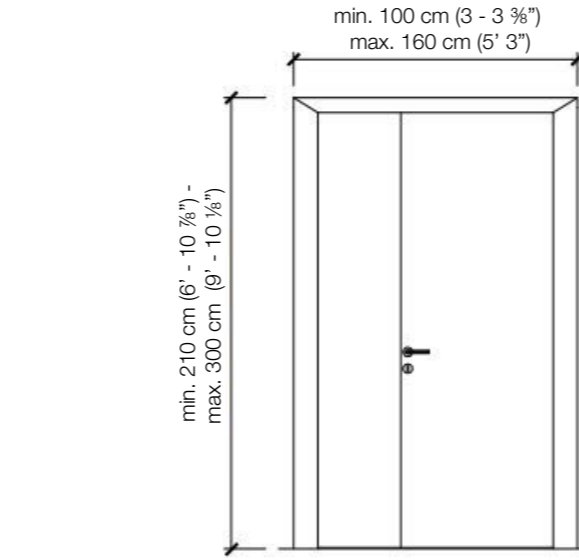

STANDARD FRAME

DIMENSIONS

Standard single hinged door

Standard single hinged door with panels

Standard asymmetrical double hinged door

Standard asymmetrical double hinged door with wall panels

Standard symmetrical double hinged door

Standard symmetrical double hinged door with wall panels

Legend

- A** = Opening width
- C** = Door
- D** = Door way
- E** = Door Frame dimensions
- A1** = Opening width
- C1** = Door
- D1** = Door way
- E1** = Door Frame dimensions
- D** - 114 mm
- D+** 100 mm
- D** - 14 mm
- D1** - 57 mm
- D1** - 55 mm
- D1** - 7 mm

SLIM FRAME

DIMENSIONS

Standard single hinged door

Vertical section

Standard asymmetrical double hinged door

Standard symmetrical double hinged door

Legend

- A = Opening width
- C = Door
- D = Door way
- E = Door Frame dimensions
- A1 = Opening width
- C1 = Door
- D1 = Door way
- E1 = Door Frame dimensions
- D - 114 mm
- D + 100 mm
- D - 14 mm
- D1 - 57 mm
- D1 + 55 mm
- D1 - 7 mm