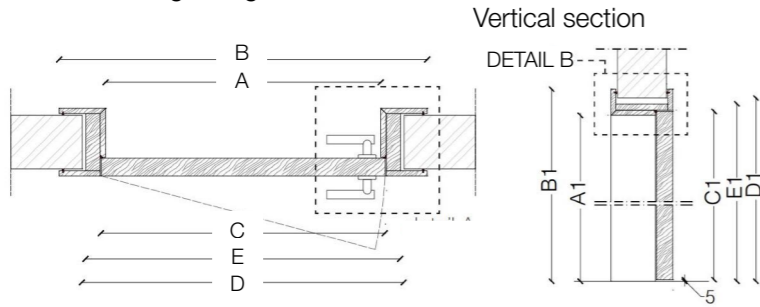

Maxima door is available with flat doorframe or in combination with Maxima wall panels to create a unique system.

Maxima Door is made to satisfy the most exigent clients, looking for an elegant solution, in which wood and the special carving are the key features.

STANDARD FRAME

DIMENSIONS

Standard single hinged door

Standard single hinged door with panels

Standard asymmetrical double hinged door

Standard asymmetrical double hinged door with wall panels

Standard symmetrical double hinged door

Standard symmetrical double hinged door with wall panels

Legend

- A** = Opening width
- C** = Door
- D** = Door way
- E** = Door Frame dimensions
- A1** = Opening width
- C1** = Door
- D1** = Door way
- E1** = Door Frame dimensions
- D** - 114 mm
- D+** 100 mm
- D** - 14 mm
- D1** - 57 mm
- D1** - 55 mm
- D1** - 7 mm

SLIM FRAME

DIMENSIONS

Standard single hinged door

Vertical section

Standard asymmetrical double hinged door

Standard symmetrical double hinged door

Legend

- A = Opening width
- C = Door
- D = Door way
- E = Door Frame dimensions
- A1 = Opening width
- C1 = Door
- D1 = Door way
- E1 = Door Frame dimensions
- D - 114 mm
- D + 100 mm
- D - 14 mm
- D1 - 57 mm
- D1 + 55 mm
- D1 - 7 mm