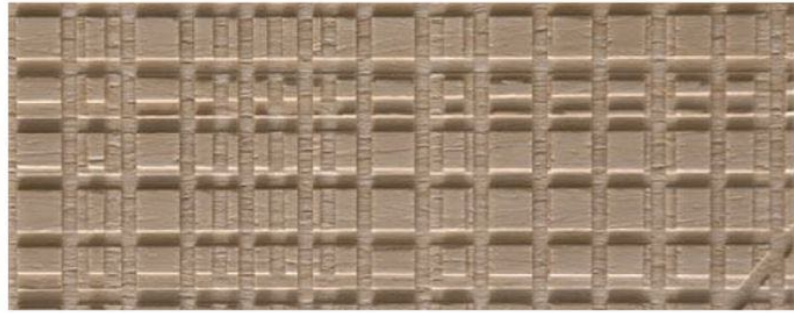

MAXIMA CARVED WOODS

Maple