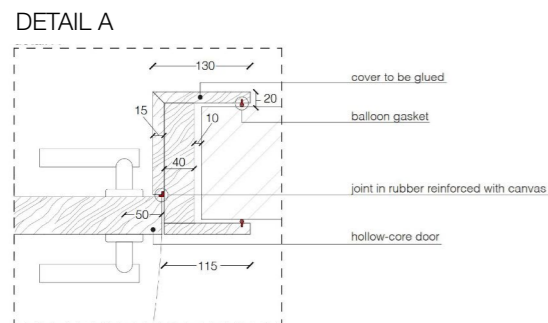

STANDARD FRAME

DIMENSIONS

Standard single hinged door

Standard single hinged door with panels

Standard asymmetrical double hinged door

Standard asymmetrical double hinged door with wall panels

Standard symmetrical double hinged door

Standard symmetrical double hinged door with wall panels

Legend

- A** = Opening width
- C** = Door
- D** = Door way
- E** = Door Frame dimensions
- A1** = Opening width
- C1** = Door
- D1** = Door way
- E1** = Door Frame dimensions
- D** - 114 mm
- D+** 100 mm
- D** - 14 mm
- D1** - 57 mm
- D1** - 55 mm
- D1** - 7 mm

SLIM FRAME

DIMENSIONS

Standard single hinged door

Vertical section

Standard asymmetrical double hinged door

Standard symmetrical double hinged door

Legend

- A = Opening width
- C = Door
- D = Door way
- E = Door Frame dimensions
- A1 = Opening width
- C1 = Door
- D1 = Door way
- E1 = Door Frame dimensions
- D - 114 mm
- D + 100 mm
- D - 14 mm
- D1 - 57 mm
- D1 + 55 mm
- D1 - 7 mm