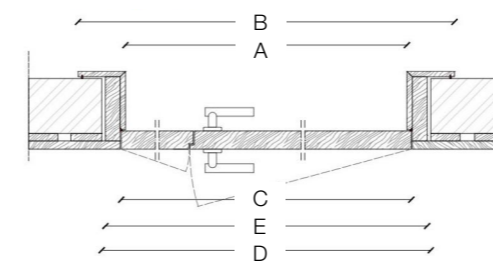

Maxima door is available with flat doorframe or in combination with Maxima wall panels to create a unique system.

Maxima Door is made to satisfy the most exigent clients, looking for an elegant solution, in which wood and the special carving are the key features.

STANDARD FRAME

DIMENSIONS

Standard single hinged door

Standard single hinged door with panels

Standard asymmetrical double hinged door

Standard asymmetrical double hinged door with wall panels

Standard symmetrical double hinged door

Standard symmetrical double hinged door with wall panels

Legend

- A** = Opening width
- C** = Door
- D** = Door way
- E** = Door Frame dimensions
- A1** = Opening width
- C1** = Door
- D1** = Door way
- E1** = Door Frame dimensions
- D** - 114 mm
- D+** 100 mm
- D** - 14 mm
- D1** - 57 mm
- D1** - 55 mm
- D1** - 7 mm

SLIM FRAME

DIMENSIONS

Standard single hinged door

Vertical section

Standard asymmetrical double hinged door

Standard symmetrical double hinged door

Legend

- A = Opening width
- C = Door
- D = Door way
- E = Door Frame dimensions
- A1 = Opening width
- C1 = Door
- D1 = Door way
- E1 = Door Frame dimensions
- D - 114 mm
- D + 100 mm
- D - 14 mm
- D1 - 57 mm
- D1 + 55 mm
- D1 - 7 mm