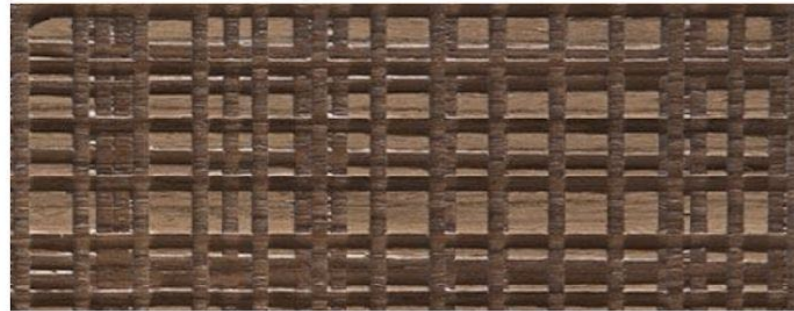

MAXIMA CARVED WOODS

Maple

Oak

Teak

Canaletto Walnut

Rosewood

Wenge

Mahogany