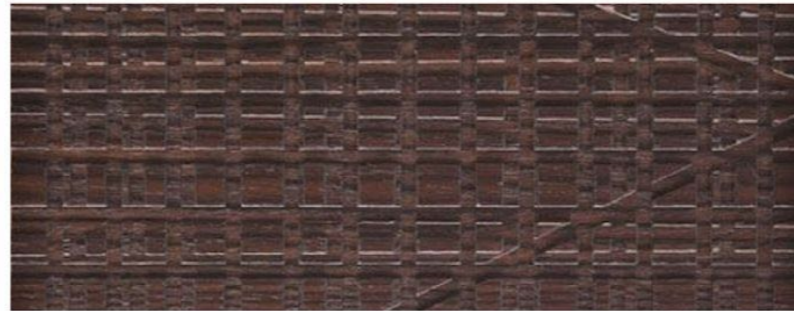

MAXIMA CARVED WOODS

Maple

Oak

Teak

Canaletto Walnut

Rosewood

Wenge

Mahogany