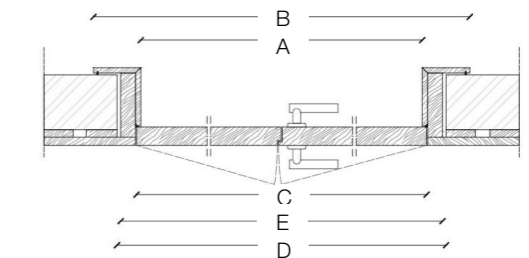

Maxima door is available with flat doorframe or in combination with Maxima wall panels to create a unique system.

Maxima Door is made to satisfy the most exigent clients, looking for an elegant solution, in which wood and the special carving are the key features.

STANDARD FRAME

DIMENSIONS

Standard single hinged door

Standard single hinged door with panels

Standard asymmetrical double hinged door

Standard asymmetrical double hinged door with wall panels

Standard symmetrical double hinged door

Standard symmetrical double hinged door with wall panels

Legend

- A** = Opening width
- C** = Door
- D** = Door way
- E** = Door Frame dimensions
- A1** = Opening width
- C1** = Door
- D1** = Door way
- E1** = Door Frame dimensions
- D** - 114 mm
- D+** 100 mm
- D** - 14 mm
- D1** - 57 mm
- D1** - 55 mm
- D1** - 7 mm

SLIM FRAME

DIMENSIONS

Standard single hinged door

Vertical section

Standard asymmetrical double hinged door

Standard symmetrical double hinged door

Legend

- A = Opening width
- C = Door
- D = Door way
- E = Door Frame dimensions
- A1 = Opening width
- C1 = Door
- D1 = Door way
- E1 = Door Frame dimensions
- D - 114 mm
- D + 100 mm
- D - 14 mm
- D1 - 57 mm
- D1 + 55 mm
- D1 - 7 mm