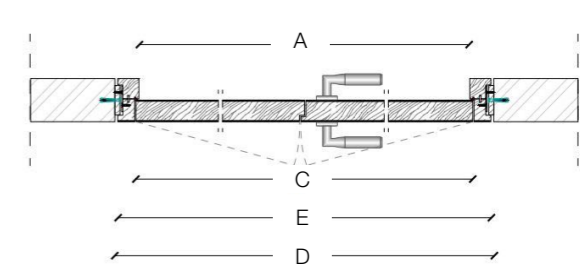

STANDARD FRAME

DIMENSIONS

Standard single hinged door

Standard single hinged door with panels

Standard asymmetrical double hinged door

Standard asymmetrical double hinged door with wall panels

Standard symmetrical double hinged door

Standard symmetrical double hinged door with wall panels

Legend

- A** = Opening width
- C** = Door
- D** = Door way
- E** = Door Frame dimensions
- A1** = Opening width
- C1** = Door
- D1** = Door way
- E1** = Door Frame dimensions
- D** - 114 mm
- D+** 100 mm
- D** - 14 mm
- D1** - 57 mm
- D1** - 55 mm
- D1** - 7 mm

SLIM FRAME

DIMENSIONS

Standard single hinged door

Vertical section

Standard asymmetrical double hinged door

Standard symmetrical double hinged door

Legend

- A = Opening width
- C = Door
- D = Door way
- E = Door Frame dimensions
- A1 = Opening width
- C1 = Door
- D1 = Door way
- E1 = Door Frame dimensions
- D - 114 mm
- D + 100 mm
- D - 14 mm
- D1 - 57 mm
- D1 + 55 mm
- D1 - 7 mm