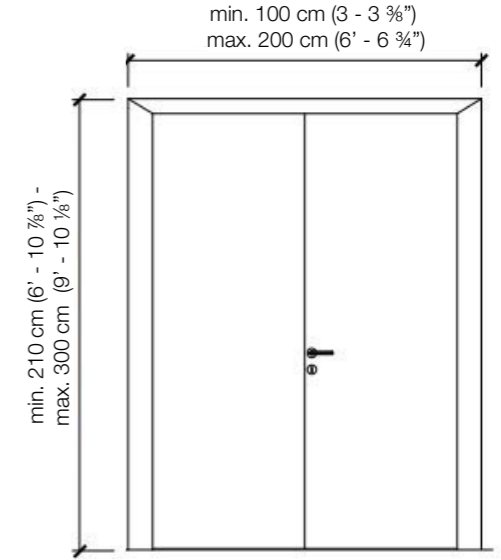

STANDARD FRAME

DIMENSIONS

Standard single hinged door

Standard single hinged door with panels

Standard asymmetrical double hinged door

Standard asymmetrical double hinged door with wall panels

Standard symmetrical double hinged door

Standard symmetrical double hinged door with wall panels

Legend

- A** = Opening width
- C** = Door
- D** = Door way
- E** = Door Frame dimensions
- A1** = Opening width
- C1** = Door
- D1** = Door way
- E1** = Door Frame dimensions
- D** - 114 mm
- D+** 100 mm
- D** - 14 mm
- D1** - 57 mm
- D1** - 55 mm
- D1** - 7 mm

SLIM FRAME

DIMENSIONS

Standard single hinged door

Vertical section

Standard asymmetrical double hinged door

Standard symmetrical double hinged door

Legend

- A = Opening width
- C = Door
- D = Door way
- E = Door Frame dimensions
- A1 = Opening width
- C1 = Door
- D1 = Door way
- E1 = Door Frame dimensions
- D - 114 mm
- D + 100 mm
- D - 14 mm
- D1 - 57 mm
- D1 + 55 mm
- D1 - 7 mm