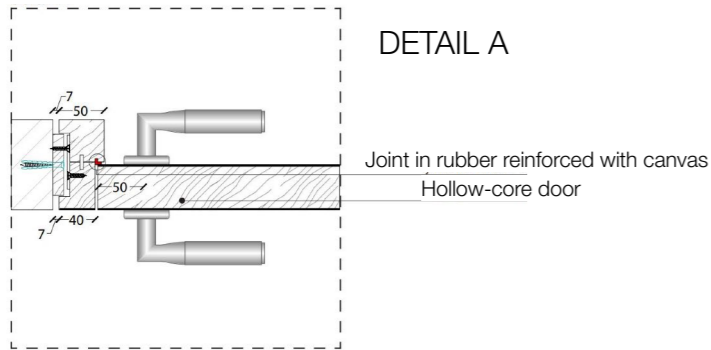

Standard symmetrical double hinged door with wall panels

Legend

- A** = Opening width
- C** = Door
- D** = Door way
- E** = Door Frame dimensions
- A1** = Opening width
- C1** = Door
- D1** = Door way
- E1** = Door Frame dimensions
- D** - 114 mm
- D+** 100 mm
- D** - 14 mm
- D1** - 57 mm
- D1** - 55 mm
- D1** - 7 mm

SLIM FRAME

DIMENSIONS

Standard single hinged door

Vertical section

Standard asymmetrical double hinged door

Standard symmetrical double hinged door

Legend

- A = Opening width
- C = Door
- D = Door way
- E = Door Frame dimensions
- A1 = Opening width
- C1 = Door
- D1 = Door way
- E1 = Door Frame dimensions
- D - 114 mm
- D + 100 mm
- D - 14 mm
- D1 - 57 mm
- D1 + 55 mm
- D1 - 7 mm