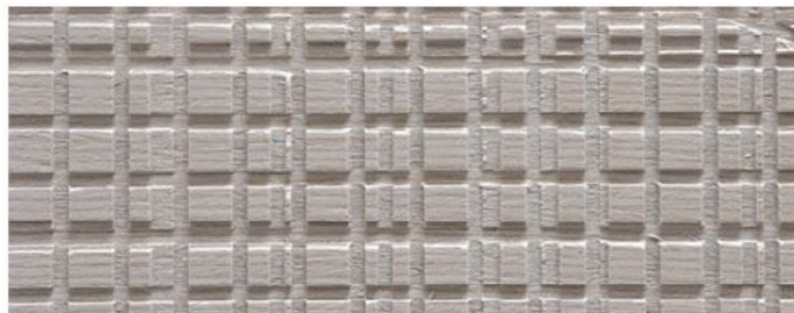

MAXIMA CARVED WOODS

Maple

Oak

Teak

Canaletto Walnut

Rosewood

Wenge

Mahogany