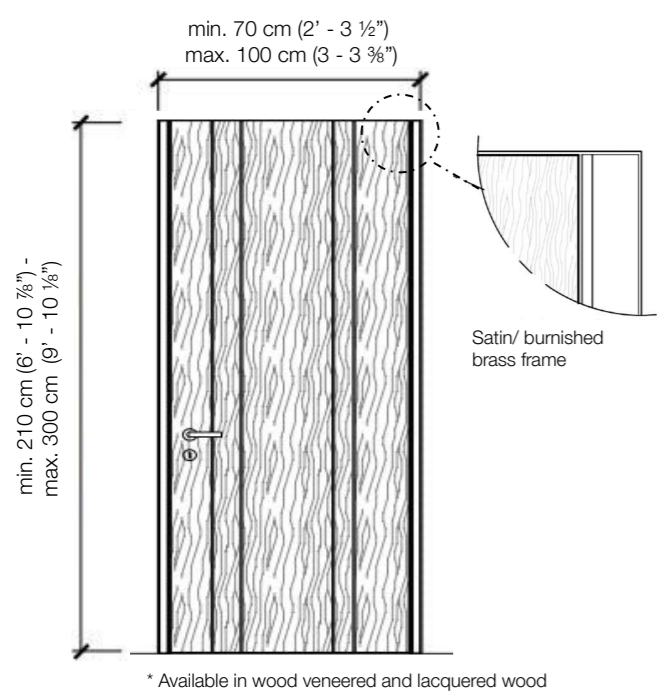

It is available in all woods of the collection and with satin or burnished brass channels and doorframe. Line door is characterized by a brass doorframe with no architrave.

The combination of wood and brass creates a continuous wall, where the succession of vertical bands incorporates the door space, making it a unique system.

The combination of wood and brass creates a continuous wall, where the succession of vertical bands incorporates the door space, making it a unique system.

The Line door is extremely elegant and thus perfect for all those environments in which luxury is conceived in an essential yet extremely refined way.

DOOR DIMENSIONS

Standard single hinged door 50 mm door thickness

Special single hinged door 55 mm door thickness

Standard asymmetrical double hinged door 50 mm door thickness

Special asymmetrical double hinged door 55 mm door thickness

Standard symmetrical double hinged door 50 mm door thickness

Special symmetrical double hinged door 55 mm door thickness

Standar Door 50 mm door thickness

Special Door 55 mm door thickness

Legend

- A = Opening width
- C = Door
- D = Door way
- E = Doorframe dimensions
- C1 = Door
- D1 = Door way
- D - 14 mm
- D - 100 mm
- D - 14 mm
- D1 - 8 mm