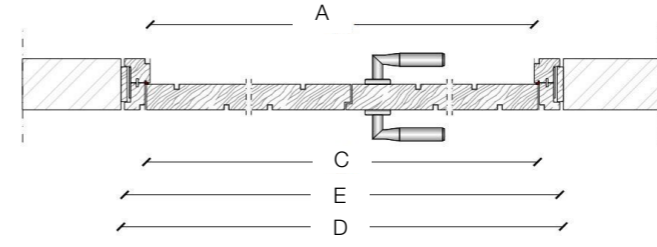

It is available in all woods of the collection and with satin or burnished brass channels and doorframe. Line door is characterized by a brass doorframe with no architrave.

The combination of wood and brass creates a continuous wall, where the succession of vertical bands incorporates the door space, making it a unique system.

The combination of wood and brass creates a continuous wall, where the succession of vertical bands incorporates the door space, making it a unique system.

The Line door is extremely elegant and thus perfect for all those environments in which luxury is conceived in an essential yet extremely refined way.

DOOR DIMENSIONS

Standard single hinged door 50 mm door thickness

Special single hinged door 55 mm door thickness

Standard asymmetrical double hinged door 50 mm door thickness

Special asymmetrical double hinged door 55 mm door thickness

Standard symmetrical double hinged door 50 mm door thickness

Special symmetrical double hinged door 55 mm door thickness

Standar Door 50 mm door thickness

Special Door 55 mm door thickness

Legend

- A = Opening width
- C = Door
- D = Door way
- E = Doorframe dimensions
- C1 = Door
- D1 = Door way
- D - 14 mm
- D - 100 mm
- D - 14 mm
- D1 - 8 mm