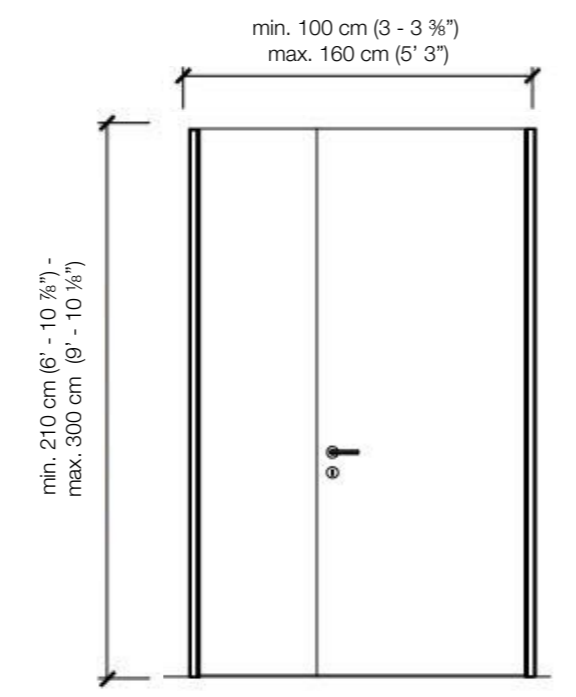

It is available in all woods of the collection and with satin or burnished brass channels and doorframe. Line door is characterized by a brass doorframe with no architrave.

The combination of wood and brass creates a continuous wall, where the succession of vertical bands incorporates the door space, making it a unique system.

The combination of wood and brass creates a continuous wall, where the succession of vertical bands incorporates the door space, making it a unique system.

The Line door is extremely elegant and thus perfect for all those environments in which luxury is conceived in an essential yet extremely refined way.

DOOR DIMENSIONS

Standard single hinged door 50 mm door thickness

Special single hinged door 55 mm door thickness

Standard asymmetrical double hinged door 50 mm door thickness

Special asymmetrical double hinged door 55 mm door thickness

Standard symmetrical double hinged door 50 mm door thickness

Special symmetrical double hinged door 55 mm door thickness

Standar Door 50 mm door thickness

Special Door 55 mm door thickness

Legend

- A = Opening width
- C = Door
- D = Door way
- E = Doorframe dimensions
- C1 = Door
- D1 = Door way
- D - 14 mm
- D - 100 mm
- D - 14 mm
- D1 - 8 mm