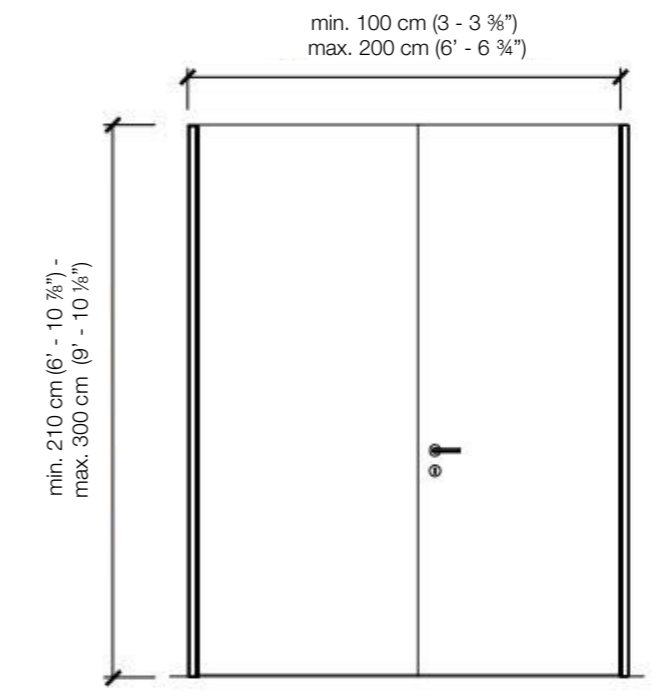

It is available in all woods of the collection and with satin or burnished brass channels and doorframe. Line door is characterized by a brass doorframe with no architrave.

The combination of wood and brass creates a continuous wall, where the succession of vertical bands incorporates the door space, making it a unique system.

DOOR DIMENSIONS

Standard single hinged door 50 mm door thickness

Special single hinged door 55 mm door thickness

Standard asymmetrical double hinged door 50 mm door thickness

Special asymmetrical double hinged door 55 mm door thickness

Standard symmetrical double hinged door 50 mm door thickness

Special symmetrical double hinged door 55 mm door thickness

Standar Door 50 mm door thickness

Special Door 55 mm door thickness

Legend

- A = Opening width
- C = Door
- D = Door way
- E = Doorframe dimensions
- C1 = Door
- D1 = Door way
- D - 14 mm
- D - 100 mm
- D - 14 mm
- D1 - 8 mm