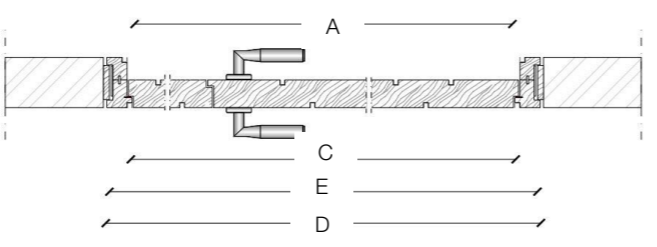

It is available in all woods of the collection and with satin or burnished brass channels and doorframe. Line door is characterized by a brass doorframe with no architrave.

The combination of wood and brass creates a continuous wall, where the succession of vertical bands incorporates the door space, making it a unique system.

The combination of wood and brass creates a continuous wall, where the succession of vertical bands incorporates the door space, making it a unique system.

The Line door is extremely elegant and thus perfect for all those environments in which luxury is conceived in an essential yet extremely refined way.

DOOR DIMENSIONS

Standard single hinged door 50 mm door thickness

Special single hinged door 55 mm door thickness

Standard asymmetrical double hinged door 50 mm door thickness

Special asymmetrical double hinged door 55 mm door thickness

Standard symmetrical double hinged door 50 mm door thickness

Special symmetrical double hinged door 55 mm door thickness

Standar Door 50 mm door thickness

Special Door 55 mm door thickness

Legend

- A = Opening width
- C = Door
- D = Door way
- E = Doorframe dimensions
- C1 = Door
- D1 = Door way
- D - 14 mm
- D - 100 mm
- D - 14 mm
- D1 - 8 mm