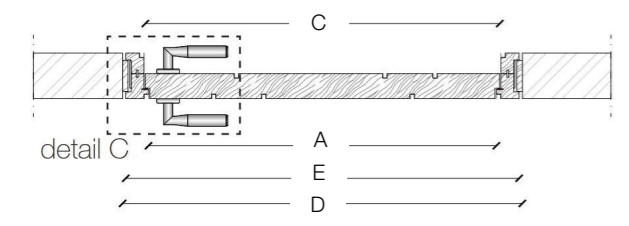

It is available in all woods of the collection and with satin or burnished brass channels and doorframe. Line door is characterized by a brass doorframe with no architrave.

The combination of wood and brass creates a continuous wall, where the succession of vertical bands incorporates the door space, making it a unique system.

The combination of wood and brass creates a continuous wall, where the succession of vertical bands incorporates the door space, making it a unique system.

The Line door is extremely elegant and thus perfect for all those environments in which luxury is conceived in an essential yet extremely refined way.

DOOR DIMENSIONS

Standard single hinged door 50 mm door thickness

Special single hinged door 55 mm door thickness

Standard asymmetrical double hinged door 50 mm door thickness

Special asymmetrical double hinged door 55 mm door thickness

Standard symmetrical double hinged door 50 mm door thickness

Special symmetrical double hinged door 55 mm door thickness

Standar Door 50 mm door thickness

Special Door 55 mm door thickness

Legend

- A = Opening width
- C = Door
- D = Door way
- E = Doorframe dimensions
- C1 = Door
- D1 = Door way
- D - 14 mm
- D - 100 mm
- D - 14 mm
- D1 - 8 mm