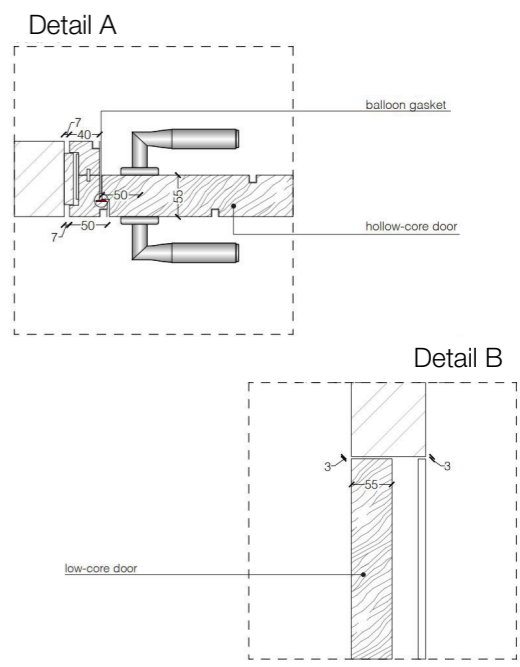

It is available in all woods of the collection and with satin or burnished brass channels and doorframe. Line door is characterized by a brass doorframe with no architrave.

The combination of wood and brass creates a continuous wall, where the succession of vertical bands incorporates the door space, making it a unique system.

DOOR DIMENSIONS

Standard single hinged door 50 mm door thickness

Special single hinged door 55 mm door thickness

Standard asymmetrical double hinged door 50 mm door thickness

Special asymmetrical double hinged door 55 mm door thickness

Standard symmetrical double hinged door 50 mm door thickness

Special symmetrical double hinged door 55 mm door thickness

Standar Door 50 mm door thickness

Special Door 55 mm door thickness

Legend

- A = Opening width
- C = Door
- D = Door way
- E = Doorframe dimensions
- C1 = Door
- D1 = Door way
- D - 14 mm
- D - 100 mm
- D - 14 mm
- D1 - 8 mm