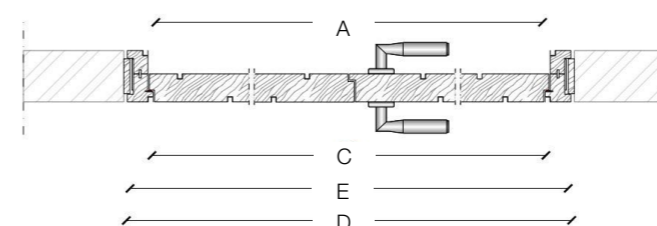

It is available in all woods of the collection and with satin or burnished brass channels and doorframe. Line door is characterized by a brass doorframe with no architrave.

The combination of wood and brass creates a continuous wall, where the succession of vertical bands incorporates the door space, making it a unique system.

The combination of wood and brass creates a continuous wall, where the succession of vertical bands incorporates the door space, making it a unique system.

The Line door is extremely elegant and thus perfect for all those environments in which luxury is conceived in an essential yet extremely refined way.

DOOR DIMENSIONS

Standard single hinged door 50 mm door thickness

Special single hinged door 55 mm door thickness

Standard asymmetrical double hinged door 50 mm door thickness

Special asymmetrical double hinged door 55 mm door thickness

Standard symmetrical double hinged door 50 mm door thickness

Special symmetrical double hinged door 55 mm door thickness

Standar Door 50 mm door thickness

Special Door 55 mm door thickness

Legend

- A = Opening width
- C = Door
- D = Door way
- E = Doorframe dimensions
- C1 = Door
- D1 = Door way
- D - 14 mm
- D - 100 mm
- D - 14 mm
- D1 - 8 mm