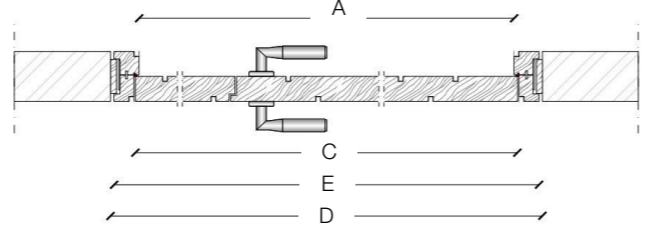

It is available in all woods of the collection and with satin or burnished brass channels and doorframe. Line door is characterized by a brass doorframe with no architrave.

The combination of wood and brass creates a continuous wall, where the succession of vertical bands incorporates the door space, making it a unique system.

The combination of wood and brass creates a continuous wall, where the succession of vertical bands incorporates the door space, making it a unique system.

The Line door is extremely elegant and thus perfect for all those environments in which luxury is conceived in an essential yet extremely refined way.

DOOR DIMENSIONS

Standard single hinged door 50 mm door thickness

Special single hinged door 55 mm door thickness

Standard asymmetrical double hinged door 50 mm door thickness

Special asymmetrical double hinged door 55 mm door thickness

Standard symmetrical double hinged door 50 mm door thickness

Special symmetrical double hinged door 55 mm door thickness

Standar Door 50 mm door thickness

Special Door 55 mm door thickness

Legend

- A = Opening width
- C = Door
- D = Door way
- E = Doorframe dimensions
- C1 = Door
- D1 = Door way
- D - 14 mm
- D - 100 mm
- D - 14 mm
- D1 - 8 mm