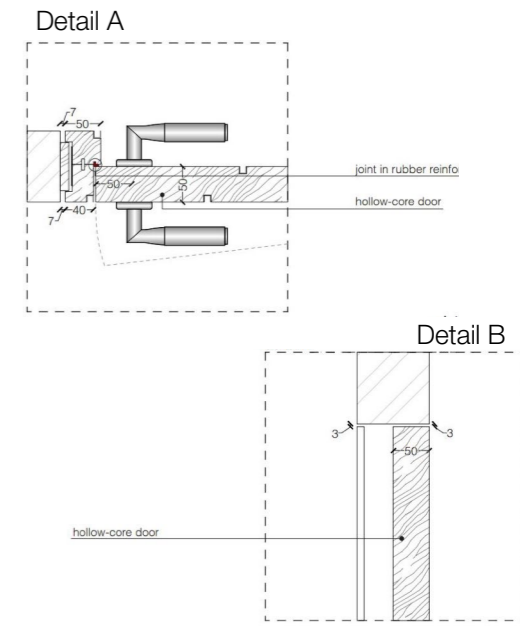

It is available in all woods of the collection and with satin or burnished brass channels and doorframe. Line door is characterized by a brass doorframe with no architrave.

The combination of wood and brass creates a continuous wall, where the succession of vertical bands incorporates the door space, making it a unique system.

The combination of wood and brass creates a continuous wall, where the succession of vertical bands incorporates the door space, making it a unique system.

The Line door is extremely elegant and thus perfect for all those environments in which luxury is conceived in an essential yet extremely refined way.

DOOR DIMENSIONS

Standard single hinged door 50 mm door thickness

Special single hinged door 55 mm door thickness

Standard asymmetrical double hinged door 50 mm door thickness

Special asymmetrical double hinged door 55 mm door thickness

Standard symmetrical double hinged door 50 mm door thickness

Special symmetrical double hinged door 55 mm door thickness

Standar Door 50 mm door thickness

Special Door 55 mm door thickness

Legend

- A = Opening width
- C = Door
- D = Door way
- E = Doorframe dimensions
- C1 = Door
- D1 = Door way
- D - 14 mm
- D - 100 mm
- D - 14 mm
- D1 - 8 mm