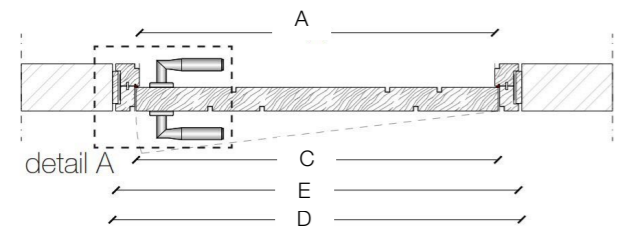

It is available in all woods of the collection and with satin or burnished brass channels and doorframe. Line door is characterized by a brass doorframe with no architrave.

The combination of wood and brass creates a continuous wall, where the succession of vertical bands incorporates the door space, making it a unique system.

The combination of wood and brass creates a continuous wall, where the succession of vertical bands incorporates the door space, making it a unique system.

The Line door is extremely elegant and thus perfect for all those environments in which luxury is conceived in an essential yet extremely refined way.

DOOR DIMENSIONS

Standard single hinged door 50 mm door thickness

Special single hinged door 55 mm door thickness

Standard asymmetrical double hinged door 50 mm door thickness

Special asymmetrical double hinged door 55 mm door thickness

Standard symmetrical double hinged door 50 mm door thickness

Special symmetrical double hinged door 55 mm door thickness

Standar Door 50 mm door thickness

Special Door 55 mm door thickness

Legend

- A = Opening width
- C = Door
- D = Door way
- E = Doorframe dimensions
- C1 = Door
- D1 = Door way
- D - 14 mm
- D - 100 mm
- D - 14 mm
- D1 - 8 mm