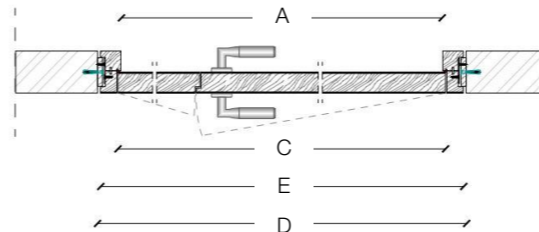

Flush with the doorframe symmetrical double hinged door with wall panels

Legend

- A = Opening width
- B = Covering dimensions
- C = Door
- D = Door way
- E = Door Frame dimensions
- D - 110 mm
- D + 70 mm
- D - 75 mm
- D - 20 mm
- A1 = Opening width
- B1 = Covering dimensions
- C1 = Door
- D1 = Door way
- E1 = Doorframe dimensions
- D1 - 55 mm
- D1 + 35 mm
- D1 - 48 mm
- D1 - 10 mm

SLIM FRAME

Standard single hinged door

Vertical section

Standard asymmetrical double hinged door

Standard symmetrical double hinged door

DETAIL B

Legend

- A = Opening width
- C = Door
- D = Door way
- E = Door Frame dimensions
- A1 = Opening width
- C1 = Door
- D1 = Door way
- E1 = Door Frame dimensions
- D - 114 mm
- D + 100 mm
- D - 14 mm
- D1 - 57 mm
- D1 + 55 mm
- D1 - 7 mm