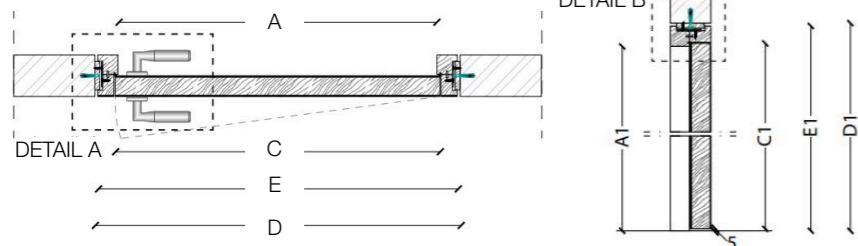

Flush with the doorframe symmetrical double hinged door with wall panels

Legend

- A = Opening width
- B = Covering dimensions
- C = Door
- D = Door way
- E = Door Frame dimensions
- D - 110 mm
- D + 70 mm
- D - 75 mm
- D - 20 mm
- A1 = Opening width
- B1 = Covering dimensions
- C1 = Door
- D1 = Door way
- E1 = Doorframe dimensions
- D1 - 55 mm
- D1 + 35 mm
- D1 - 48 mm
- D1 - 10 mm

SLIM FRAME

Standard single hinged door

Vertical section

Standard asymmetrical double hinged door

Standard symmetrical double hinged door

DETAIL B

Legend

- A = Opening width
- C = Door
- D = Door way
- E = Door Frame dimensions
- A1 = Opening width
- C1 = Door
- D1 = Door way
- E1 = Door Frame dimensions
- D - 114 mm
- D + 100 mm
- D - 14 mm
- D1 - 57 mm
- D1 + 55 mm
- D1 - 7 mm