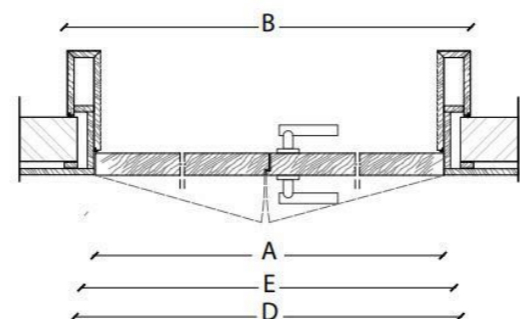

Lettera doors are made to measure in all sample woods and are also available with flat door frame, double symmetrical door or double asymmetrical door.

The panel and the decoration can be made either in the same wood or different ones. It is available in all woods of the collection and in the single leaf or symmetrical double-leaf versions.

STANDARD FRAME

Standard single hinged door

Flush with the doorframe single hinged door

Flush with the door frame single hinged door with wall panels

Standard symmetrical double hinged door

Flush with the doorframe symmetrical double hinged door

Flush with the doorframe symmetrical double hinged door with wall panels

Legend

- A = Opening width
- B = Covering dimensions
- C = Door
- D = Door way
- E = Door Frame dimensions
- D - 110 mm
- D + 70 mm
- D - 75 mm
- D - 20 mm
- A1 = Opening width
- B1 = Covering dimensions
- C1 = Door
- D1 = Door way
- E1 = Doorframe dimensions
- D1 - 55 mm
- D1 + 35 mm
- D1 - 48 mm
- D1 - 10 mm

SLIM FRAME

Standard single hinged door

Vertical section

Standard asymmetrical double hinged door

Standard symmetrical double hinged door

DETAIL B

Legend

- A = Opening width
- C = Door
- D = Door way
- E = Door Frame dimensions
- A1 = Opening width
- C1 = Door
- D1 = Door way
- E1 = Door Frame dimensions
- D - 114 mm
- D + 100 mm
- D - 14 mm
- D1 - 57 mm
- D1 + 55 mm
- D1 - 7 mm