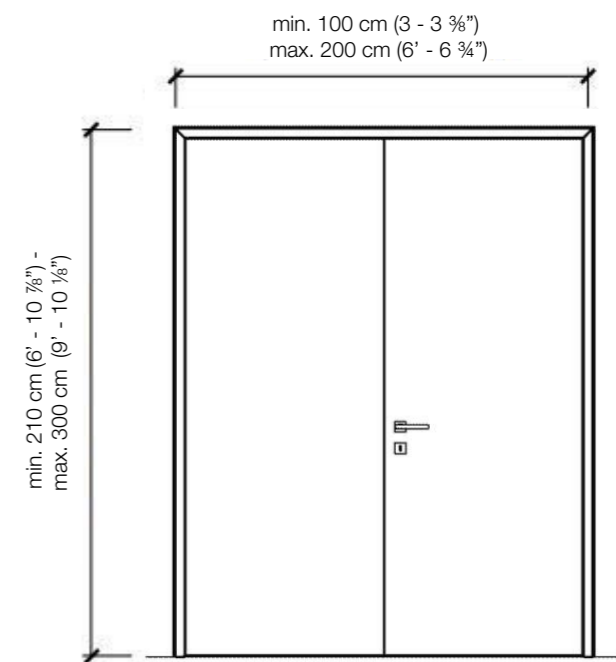

Lettera doors are made to measure in all sample woods and are also available with flat door frame, double symmetrical door or double asymmetrical door.

The panel and the decoration can be made either in the same wood or different ones. It is available in all woods of the collection and in the single leaf or symmetrical double-leaf versions.

STANDARD FRAME

Standard single hinged door

Flush with the doorframe single hinged door

Flush with the door frame single hinged door with wall panels

Standard symmetrical double hinged door

Flush with the doorframe symmetrical double hinged door

Flush with the doorframe symmetrical double hinged door with wall panels

Legend

- A = Opening width
- B = Covering dimensions
- C = Door
- D = Door way
- E = Door Frame dimensions
- D - 110 mm
- D + 70 mm
- D - 75 mm
- D - 20 mm
- A1 = Opening width
- B1 = Covering dimensions
- C1 = Door
- D1 = Door way
- E1 = Doorframe dimensions
- D1 - 55 mm
- D1 + 35 mm
- D1 - 48 mm
- D1 - 10 mm

SLIM FRAME

Standard single hinged door

Vertical section

Standard asymmetrical double hinged door

Standard symmetrical double hinged door

DETAIL B

Legend

- A = Opening width
- C = Door
- D = Door way
- E = Door Frame dimensions
- A1 = Opening width
- C1 = Door
- D1 = Door way
- E1 = Door Frame dimensions
- D - 114 mm
- D + 100 mm
- D - 14 mm
- D1 - 57 mm
- D1 + 55 mm
- D1 - 7 mm