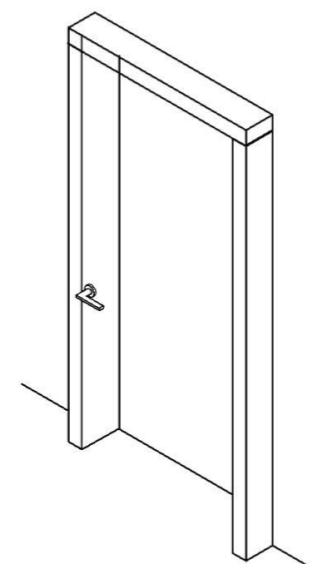

Lettera doors are made to measure in all sample woods and are also available with flat door frame, double symmetrical door or double asymmetrical door.

The panel and the decoration can be made either in the same wood or different ones. It is available in all woods of the collection and in the single leaf or symmetrical double-leaf versions.

STANDARD FRAME

Standard single hinged door

Flush with the doorframe single hinged door

Flush with the door frame single hinged door with wall panels

Standard symmetrical double hinged door

Flush with the doorframe symmetrical double hinged door

Flush with the doorframe symmetrical double hinged door with wall panels

Legend

- A = Opening width
- B = Covering dimensions
- C = Door
- D = Door way
- E = Door Frame dimensions
- D - 110 mm
- D + 70 mm
- D - 75 mm
- D - 20 mm
- A1 = Opening width
- B1 = Covering dimensions
- C1 = Door
- D1 = Door way
- E1 = Doorframe dimensions
- D1 - 55 mm
- D1 + 35 mm
- D1 - 48 mm
- D1 - 10 mm

SLIM FRAME

Standard single hinged door

Vertical section

Standard asymmetrical double hinged door

Standard symmetrical double hinged door

DETAIL B

Legend

- A = Opening width
- C = Door
- D = Door way
- E = Door Frame dimensions
- A1 = Opening width
- C1 = Door
- D1 = Door way
- E1 = Door Frame dimensions
- D - 114 mm
- D + 100 mm
- D - 14 mm
- D1 - 57 mm
- D1 + 55 mm
- D1 - 7 mm