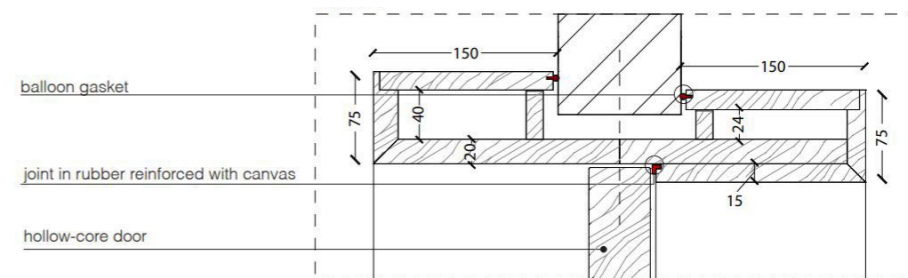

Detail B - Standard Door