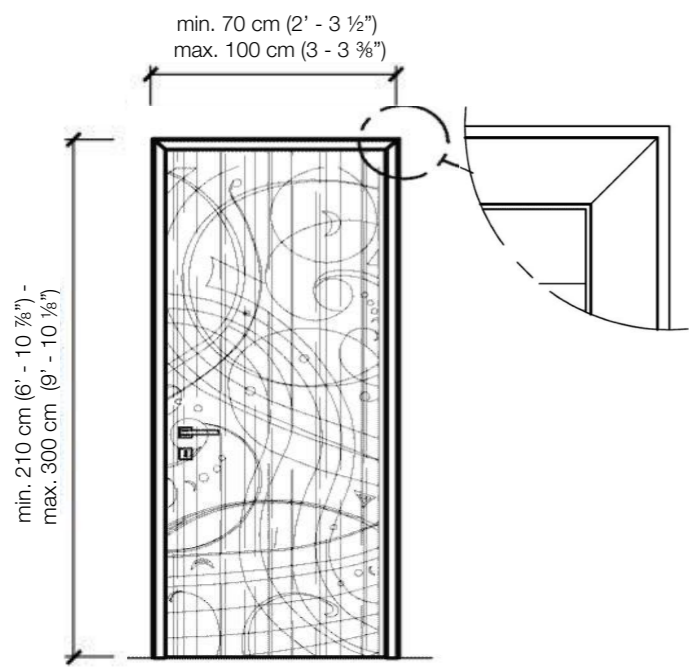

Lettera doors are made to measure in all sample woods and are also available with flat door frame, double symmetrical door or double asymmetrical door.

The panel and the decoration can be made either in the same wood or different ones. It is available in all woods of the collection and in the single leaf or symmetrical double-leaf versions.

STANDARD FRAME

Standard single hinged door

Flush with the doorframe single hinged door

Flush with the door frame single hinged door with wall panels

Standard symmetrical double hinged door

Flush with the doorframe symmetrical double hinged door

Flush with the doorframe symmetrical double hinged door with wall panels

Legend

- A = Opening width
- B = Covering dimensions
- C = Door
- D = Door way
- E = Door Frame dimensions
- D - 110 mm
- D + 70 mm
- D - 75 mm
- D - 20 mm
- A1 = Opening width
- B1 = Covering dimensions
- C1 = Door
- D1 = Door way
- E1 = Doorframe dimensions
- D1 - 55 mm
- D1 + 35 mm
- D1 - 48 mm
- D1 - 10 mm

SLIM FRAME

Standard single hinged door

Vertical section

Standard asymmetrical double hinged door

Standard symmetrical double hinged door

DETAIL B

Legend

- A = Opening width
- C = Door
- D = Door way
- E = Door Frame dimensions
- A1 = Opening width
- C1 = Door
- D1 = Door way
- E1 = Door Frame dimensions
- D - 114 mm
- D + 100 mm
- D - 14 mm
- D1 - 57 mm
- D1 + 55 mm
- D1 - 7 mm