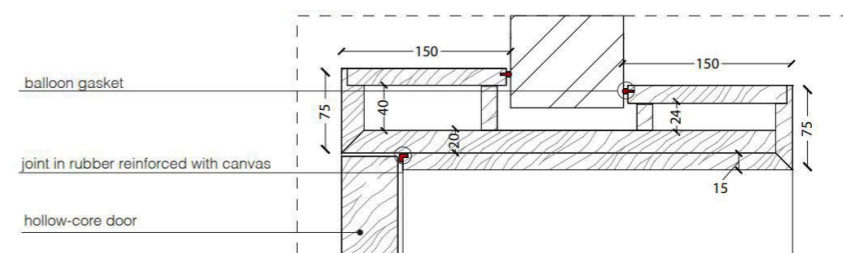

Detail D - Flush with the doorframe door