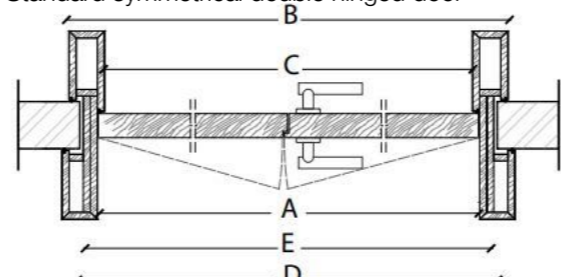

Lettera doors are made to measure in all sample woods and are also available with flat door frame, double symmetrical door or double asymmetrical door.

The panel and the decoration can be made either in the same wood or different ones. It is available in all woods of the collection and in the single leaf or symmetrical double-leaf versions.

STANDARD FRAME

Standard single hinged door

Flush with the doorframe single hinged door

Flush with the door frame single hinged door with wall panels

Standard symmetrical double hinged door

Flush with the doorframe symmetrical double hinged door

Flush with the doorframe symmetrical double hinged door with wall panels

Legend

- A = Opening width
- B = Covering dimensions
- C = Door
- D = Door way
- E = Door Frame dimensions
- D - 110 mm
- D + 70 mm
- D - 75 mm
- D - 20 mm
- A1 = Opening width
- B1 = Covering dimensions
- C1 = Door
- D1 = Door way
- E1 = Doorframe dimensions
- D1 - 55 mm
- D1 + 35 mm
- D1 - 48 mm
- D1 - 10 mm

SLIM FRAME

Standard single hinged door

Vertical section

Standard asymmetrical double hinged door

Standard symmetrical double hinged door

DETAIL B

Legend

- A = Opening width
- C = Door
- D = Door way
- E = Door Frame dimensions
- A1 = Opening width
- C1 = Door
- D1 = Door way
- E1 = Door Frame dimensions
- D - 114 mm
- D + 100 mm
- D - 14 mm
- D1 - 57 mm
- D1 + 55 mm
- D1 - 7 mm