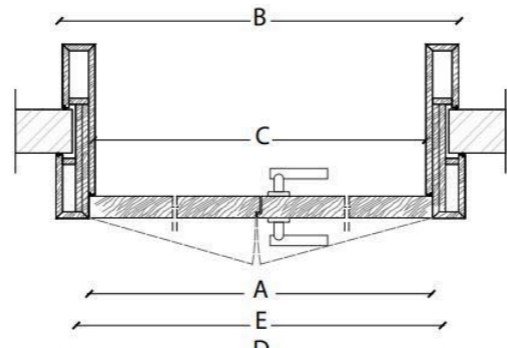

Lettera doors are made to measure in all sample woods and are also available with flat door frame, double symmetrical door or double asymmetrical door.

The panel and the decoration can be made either in the same wood or different ones. It is available in all woods of the collection and in the single leaf or symmetrical double-leaf versions.

STANDARD FRAME

Standard single hinged door

Flush with the doorframe single hinged door

Flush with the door frame single hinged door with wall panels

Standard symmetrical double hinged door

Flush with the doorframe symmetrical double hinged door

Flush with the doorframe symmetrical double hinged door with wall panels

Legend

- A = Opening width
- B = Covering dimensions
- C = Door
- D = Door way
- E = Door Frame dimensions
- D - 110 mm
- D + 70 mm
- D - 75 mm
- D - 20 mm
- A1 = Opening width
- B1 = Covering dimensions
- C1 = Door
- D1 = Door way
- E1 = Doorframe dimensions
- D1 - 55 mm
- D1 + 35 mm
- D1 - 48 mm
- D1 - 10 mm

SLIM FRAME

Standard single hinged door

Vertical section

Standard asymmetrical double hinged door

Standard symmetrical double hinged door

DETAIL B

Legend

- A = Opening width
- C = Door
- D = Door way
- E = Door Frame dimensions
- A1 = Opening width
- C1 = Door
- D1 = Door way
- E1 = Door Frame dimensions
- D - 114 mm
- D + 100 mm
- D - 14 mm
- D1 - 57 mm
- D1 + 55 mm
- D1 - 7 mm