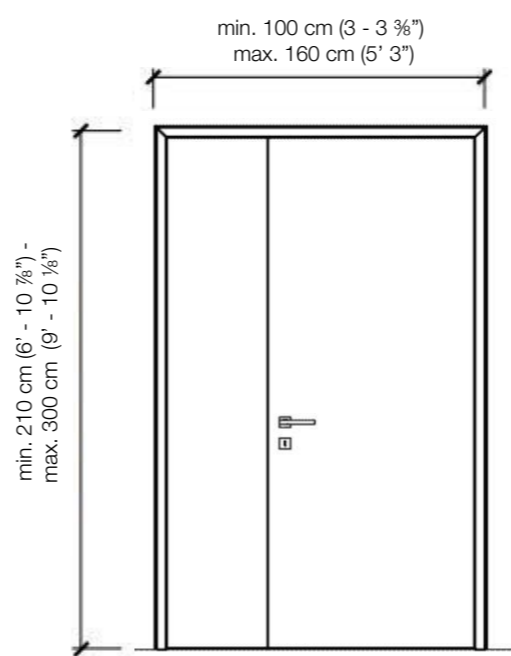

Lettera doors are made to measure in all sample woods and are also available with flat door frame, double symmetrical door or double asymmetrical door.

The panel and the decoration can be made either in the same wood or different ones. It is available in all woods of the collection and in the single leaf or symmetrical double-leaf versions.

STANDARD FRAME

Standard single hinged door

Flush with the doorframe single hinged door

Flush with the door frame single hinged door with wall panels

Standard symmetrical double hinged door

Flush with the doorframe symmetrical double hinged door

Flush with the doorframe symmetrical double hinged door with wall panels

Legend

- A = Opening width
- B = Covering dimensions
- C = Door
- D = Door way
- E = Door Frame dimensions
- D - 110 mm
- D + 70 mm
- D - 75 mm
- D - 20 mm
- A1 = Opening width
- B1 = Covering dimensions
- C1 = Door
- D1 = Door way
- E1 = Doorframe dimensions
- D1 - 55 mm
- D1 + 35 mm
- D1 - 48 mm
- D1 - 10 mm

SLIM FRAME

Standard single hinged door

Vertical section

Standard asymmetrical double hinged door

Standard symmetrical double hinged door

DETAIL B

Legend

- A = Opening width
- C = Door
- D = Door way
- E = Door Frame dimensions
- A1 = Opening width
- C1 = Door
- D1 = Door way
- E1 = Door Frame dimensions
- D - 114 mm
- D + 100 mm
- D - 14 mm
- D1 - 57 mm
- D1 + 55 mm
- D1 - 7 mm