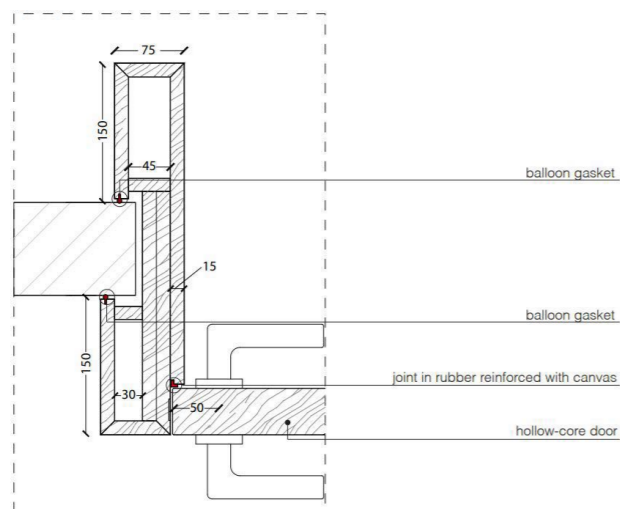

Flush with the doorframe symmetrical double hinged door with wall panels

Legend

- A = Opening width
- B = Covering dimensions
- C = Door
- D = Door way
- E = Door Frame dimensions
- D - 110 mm
- D + 70 mm
- D - 75 mm
- D - 20 mm
- A1 = Opening width
- B1 = Covering dimensions
- C1 = Door
- D1 = Door way
- E1 = Doorframe dimensions
- D1 - 55 mm
- D1 + 35 mm
- D1 - 48 mm
- D1 - 10 mm

SLIM FRAME

Standard single hinged door

Vertical section

Standard asymmetrical double hinged door

Standard symmetrical double hinged door

DETAIL B

Legend

- A = Opening width
- C = Door
- D = Door way
- E = Door Frame dimensions
- A1 = Opening width
- C1 = Door
- D1 = Door way
- E1 = Door Frame dimensions
- D - 114 mm
- D + 100 mm
- D - 14 mm
- D1 - 57 mm
- D1 + 55 mm
- D1 - 7 mm

DETAILS - STANDARD FRAME

Detail A - Standard Door

Detail B - Standard Door

Detail C - Flush with the doorframe door

Detail D - Flush with the doorframe door

Detail E - Flush with the doorframe door with boiserie