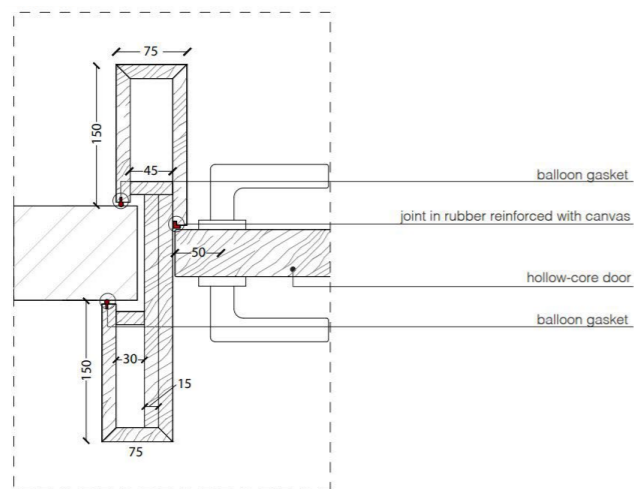

DETAILS - STANDARD FRAME

Detail A - Standard Door