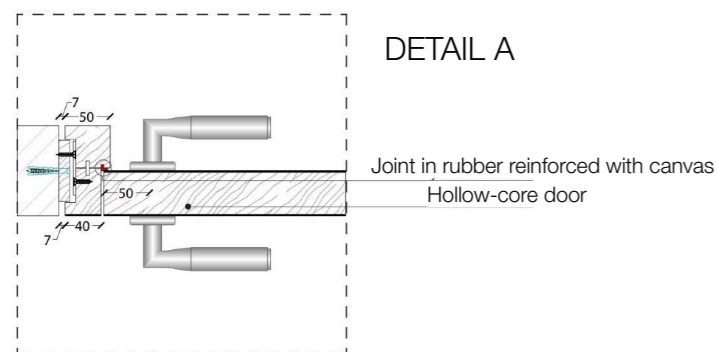

Flush with the doorframe symmetrical double hinged door with wall panels

Legend

- A = Opening width
- B = Covering dimensions
- C = Door
- D = Door way
- E = Door Frame dimensions
- D - 110 mm
- D + 70 mm
- D - 75 mm
- D - 20 mm
- A1 = Opening width
- B1 = Covering dimensions
- C1 = Door
- D1 = Door way
- E1 = Doorframe dimensions
- D1 - 55 mm
- D1 + 35 mm
- D1 - 48 mm
- D1 - 10 mm

SLIM FRAME

Standard single hinged door

Vertical section

Standard asymmetrical double hinged door

Standard symmetrical double hinged door

DETAIL B

Legend

- A = Opening width
- C = Door
- D = Door way
- E = Door Frame dimensions
- A1 = Opening width
- C1 = Door
- D1 = Door way
- E1 = Door Frame dimensions
- D - 114 mm
- D + 100 mm
- D - 14 mm
- D1 - 57 mm
- D1 + 55 mm
- D1 - 7 mm