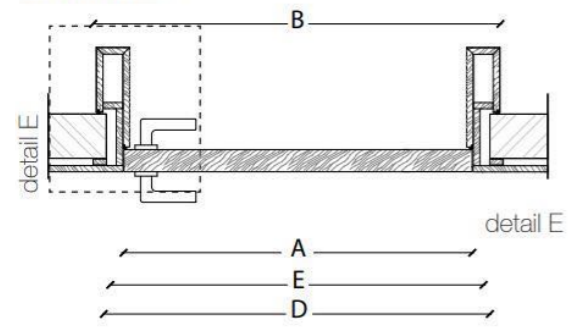

Lettera doors are made to measure in all sample woods and are also available with flat door frame, double symmetrical door or double asymmetrical door.

The panel and the decoration can be made either in the same wood or different ones. It is available in all woods of the collection and in the single leaf or symmetrical double-leaf versions.

STANDARD FRAME

Standard single hinged door

Flush with the doorframe single hinged door

Flush with the door frame single hinged door with wall panels

Standard symmetrical double hinged door

Flush with the doorframe symmetrical double hinged door

Flush with the doorframe symmetrical double hinged door with wall panels

Legend

- A = Opening width
- B = Covering dimensions
- C = Door
- D = Door way
- E = Door Frame dimensions
- D - 110 mm
- D + 70 mm
- D - 75 mm
- D - 20 mm
- A1 = Opening width
- B1 = Covering dimensions
- C1 = Door
- D1 = Door way
- E1 = Doorframe dimensions
- D1 - 55 mm
- D1 + 35 mm
- D1 - 48 mm
- D1 - 10 mm

SLIM FRAME

Standard single hinged door

Vertical section

Standard asymmetrical double hinged door

Standard symmetrical double hinged door

DETAIL B

Legend

- A = Opening width
- C = Door
- D = Door way
- E = Door Frame dimensions
- A1 = Opening width
- C1 = Door
- D1 = Door way
- E1 = Door Frame dimensions
- D - 114 mm
- D + 100 mm
- D - 14 mm
- D1 - 57 mm
- D1 + 55 mm
- D1 - 7 mm