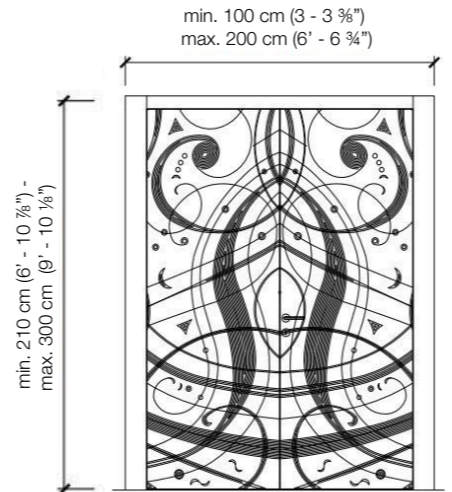

Lettera doors are made to measure in all sample woods and are also available with flat door frame, double symmetrical door or double asymmetrical door.

The panel and the decoration can be made either in the same wood or different ones. It is available in all woods of the collection and in the single leaf or symmetrical double-leaf versions.

STANDARD FRAME

Standard single hinged door

Flush with the doorframe single hinged door

Flush with the door frame single hinged door with wall panels

Standard symmetrical double hinged door

Flush with the doorframe symmetrical double hinged door

Flush with the doorframe symmetrical double hinged door with wall panels

Legend

- A = Opening width
- B = Covering dimensions
- C = Door
- D = Door way
- E = Door Frame dimensions
- D - 110 mm
- D + 70 mm
- D - 75 mm
- D - 20 mm
- A1 = Opening width
- B1 = Covering dimensions
- C1 = Door
- D1 = Door way
- E1 = Doorframe dimensions
- D1 - 55 mm
- D1 + 35 mm
- D1 - 48 mm
- D1 - 10 mm

SLIM FRAME

Standard single hinged door

Vertical section

Standard asymmetrical double hinged door

Standard symmetrical double hinged door

DETAIL B

Legend

- A = Opening width
- C = Door
- D = Door way
- E = Door Frame dimensions
- A1 = Opening width
- C1 = Door
- D1 = Door way
- E1 = Door Frame dimensions
- D - 114 mm
- D + 100 mm
- D - 14 mm
- D1 - 57 mm
- D1 + 55 mm
- D1 - 7 mm