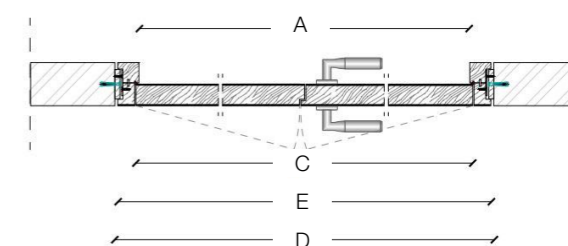

Flush with the doorframe symmetrical double hinged door with wall panels

Legend

- A = Opening width
- B = Covering dimensions
- C = Door
- D = Door way
- E = Door Frame dimensions
- D - 110 mm
- D + 70 mm
- D - 75 mm
- D - 20 mm
- A1 = Opening width
- B1 = Covering dimensions
- C1 = Door
- D1 = Door way
- E1 = Doorframe dimensions
- D1 - 55 mm
- D1 + 35 mm
- D1 - 48 mm
- D1 - 10 mm

SLIM FRAME

Standard single hinged door

Vertical section

Standard asymmetrical double hinged door

Standard symmetrical double hinged door

DETAIL B

Legend

- A = Opening width
- C = Door
- D = Door way
- E = Door Frame dimensions
- A1 = Opening width
- C1 = Door
- D1 = Door way
- E1 = Door Frame dimensions
- D - 114 mm
- D + 100 mm
- D - 14 mm
- D1 - 57 mm
- D1 + 55 mm
- D1 - 7 mm