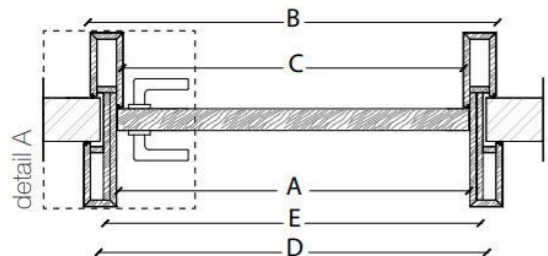

Lettera doors are made to measure in all sample woods and are also available with flat door frame, double symmetrical door or double asymmetrical door.

The panel and the decoration can be made either in the same wood or different ones. It is available in all woods of the collection and in the single leaf or symmetrical double-leaf versions.

STANDARD FRAME

Standard single hinged door

Flush with the doorframe single hinged door

Flush with the door frame single hinged door with wall panels

Standard symmetrical double hinged door

Flush with the doorframe symmetrical double hinged door

Flush with the doorframe symmetrical double hinged door with wall panels

Legend

- A = Opening width
- B = Covering dimensions
- C = Door
- D = Door way
- E = Door Frame dimensions
- D - 110 mm
- D + 70 mm
- D - 75 mm
- D - 20 mm
- A1 = Opening width
- B1 = Covering dimensions
- C1 = Door
- D1 = Door way
- E1 = Doorframe dimensions
- D1 - 55 mm
- D1 + 35 mm
- D1 - 48 mm
- D1 - 10 mm

SLIM FRAME

Standard single hinged door

Vertical section

Standard asymmetrical double hinged door

Standard symmetrical double hinged door

DETAIL B

Legend

- A = Opening width
- C = Door
- D = Door way
- E = Door Frame dimensions
- A1 = Opening width
- C1 = Door
- D1 = Door way
- E1 = Door Frame dimensions
- D - 114 mm
- D + 100 mm
- D - 14 mm
- D1 - 57 mm
- D1 + 55 mm
- D1 - 7 mm