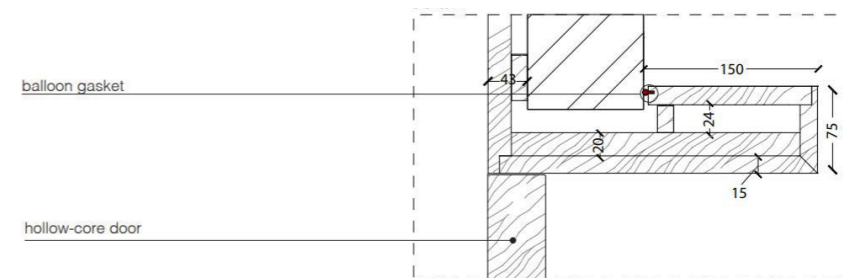

Detail F - Flush with the doorframe door with boiserie