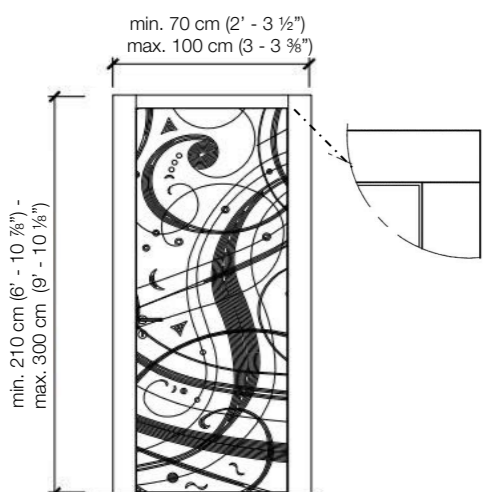

Lettera doors are made to measure in all sample woods and are also available with flat door frame, double symmetrical door or double asymmetrical door.

The panel and the decoration can be made either in the same wood or different ones. It is available in all woods of the collection and in the single leaf or symmetrical double-leaf versions.

STANDARD FRAME

Standard single hinged door

Flush with the doorframe single hinged door

Flush with the door frame single hinged door with wall panels

Standard symmetrical double hinged door

Flush with the doorframe symmetrical double hinged door

Flush with the doorframe symmetrical double hinged door with wall panels

Legend

- A = Opening width
- B = Covering dimensions
- C = Door
- D = Door way
- E = Door Frame dimensions
- D - 110 mm
- D + 70 mm
- D - 75 mm
- D - 20 mm
- A1 = Opening width
- B1 = Covering dimensions
- C1 = Door
- D1 = Door way
- E1 = Doorframe dimensions
- D1 - 55 mm
- D1 + 35 mm
- D1 - 48 mm
- D1 - 10 mm

SLIM FRAME

Standard single hinged door

Vertical section

Standard asymmetrical double hinged door

Standard symmetrical double hinged door

DETAIL B

Legend

- A = Opening width
- C = Door
- D = Door way
- E = Door Frame dimensions
- A1 = Opening width
- C1 = Door
- D1 = Door way
- E1 = Door Frame dimensions
- D - 114 mm
- D + 100 mm
- D - 14 mm
- D1 - 57 mm
- D1 + 55 mm
- D1 - 7 mm