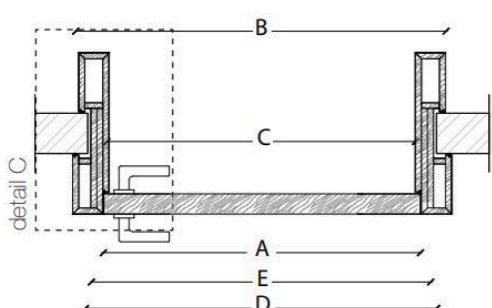

Lettera doors are made to measure in all sample woods and are also available with flat door frame, double symmetrical door or double asymmetrical door.

The panel and the decoration can be made either in the same wood or different ones. It is available in all woods of the collection and in the single leaf or symmetrical double-leaf versions.

STANDARD FRAME

Standard single hinged door

Flush with the doorframe single hinged door

Flush with the door frame single hinged door with wall panels

Standard symmetrical double hinged door

Flush with the doorframe symmetrical double hinged door

Flush with the doorframe symmetrical double hinged door with wall panels

Legend

- A = Opening width
- B = Covering dimensions
- C = Door
- D = Door way
- E = Door Frame dimensions
- D - 110 mm
- D + 70 mm
- D - 75 mm
- D - 20 mm
- A1 = Opening width
- B1 = Covering dimensions
- C1 = Door
- D1 = Door way
- E1 = Doorframe dimensions
- D1 - 55 mm
- D1 + 35 mm
- D1 - 48 mm
- D1 - 10 mm

SLIM FRAME

Standard single hinged door

Vertical section

Standard asymmetrical double hinged door

Standard symmetrical double hinged door

DETAIL B

Legend

- A = Opening width
- C = Door
- D = Door way
- E = Door Frame dimensions
- A1 = Opening width
- C1 = Door
- D1 = Door way
- E1 = Door Frame dimensions
- D - 114 mm
- D + 100 mm
- D - 14 mm
- D1 - 57 mm
- D1 + 55 mm
- D1 - 7 mm