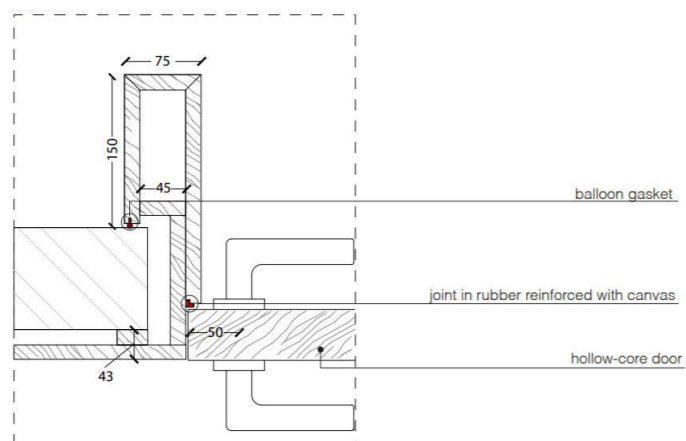

Flush with the doorframe symmetrical double hinged door with wall panels

Legend

- A = Opening width
- B = Covering dimensions
- C = Door
- D = Door way
- E = Door Frame dimensions
- D - 110 mm
- D + 70 mm
- D - 75 mm
- D - 20 mm
- A1 = Opening width
- B1 = Covering dimensions
- C1 = Door
- D1 = Door way
- E1 = Doorframe dimensions
- D1 - 55 mm
- D1 + 35 mm
- D1 - 48 mm
- D1 - 10 mm

SLIM FRAME

Standard single hinged door

Vertical section

Standard asymmetrical double hinged door

Standard symmetrical double hinged door

DETAIL B

Legend

- A = Opening width
- C = Door
- D = Door way
- E = Door Frame dimensions
- A1 = Opening width
- C1 = Door
- D1 = Door way
- E1 = Door Frame dimensions
- D - 114 mm
- D + 100 mm
- D - 14 mm
- D1 - 57 mm
- D1 + 55 mm
- D1 - 7 mm

DETAILS - STANDARD FRAME

Detail A - Standard Door

Detail B - Standard Door

Detail C - Flush with the doorframe door

Detail D - Flush with the doorframe door

Detail E - Flush with the doorframe door with boiserie