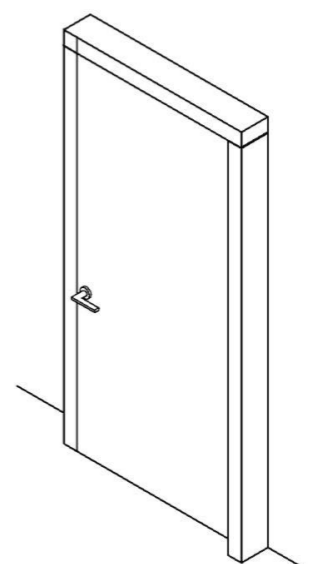

Lettera doors are made to measure in all sample woods and are also available with flat door frame, double symmetrical door or double asymmetrical door.

The panel and the decoration can be made either in the same wood or different ones. It is available in all woods of the collection and in the single leaf or symmetrical double-leaf versions.

STANDARD FRAME

Standard single hinged door

Flush with the doorframe single hinged door

Flush with the door frame single hinged door with wall panels

Standard symmetrical double hinged door

Flush with the doorframe symmetrical double hinged door

Flush with the doorframe symmetrical double hinged door with wall panels

Legend

- A = Opening width
- B = Covering dimensions
- C = Door
- D = Door way
- E = Door Frame dimensions
- D - 110 mm
- D + 70 mm
- D - 75 mm
- D - 20 mm
- A1 = Opening width
- B1 = Covering dimensions
- C1 = Door
- D1 = Door way
- E1 = Doorframe dimensions
- D1 - 55 mm
- D1 + 35 mm
- D1 - 48 mm
- D1 - 10 mm

SLIM FRAME

Standard single hinged door

Vertical section

Standard asymmetrical double hinged door

Standard symmetrical double hinged door

DETAIL B

Legend

- A = Opening width
- C = Door
- D = Door way
- E = Door Frame dimensions
- A1 = Opening width
- C1 = Door
- D1 = Door way
- E1 = Door Frame dimensions
- D - 114 mm
- D + 100 mm
- D - 14 mm
- D1 - 57 mm
- D1 + 55 mm
- D1 - 7 mm