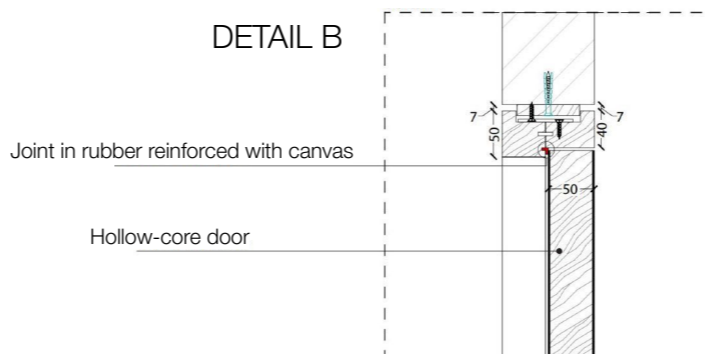

Flush with the doorframe symmetrical double hinged door with wall panels

Legend

- A = Opening width
- B = Covering dimensions
- C = Door
- D = Door way
- E = Door Frame dimensions
- D - 110 mm
- D + 70 mm
- D - 75 mm
- D - 20 mm
- A1 = Opening width
- B1 = Covering dimensions
- C1 = Door
- D1 = Door way
- E1 = Doorframe dimensions
- D1 - 55 mm
- D1 + 35 mm
- D1 - 48 mm
- D1 - 10 mm

SLIM FRAME

Standard single hinged door

Vertical section

Standard asymmetrical double hinged door

Standard symmetrical double hinged door

DETAIL B

Legend

- A = Opening width
- C = Door
- D = Door way
- E = Door Frame dimensions
- A1 = Opening width
- C1 = Door
- D1 = Door way
- E1 = Door Frame dimensions
- D - 114 mm
- D + 100 mm
- D - 14 mm
- D1 - 57 mm
- D1 + 55 mm
- D1 - 7 mm