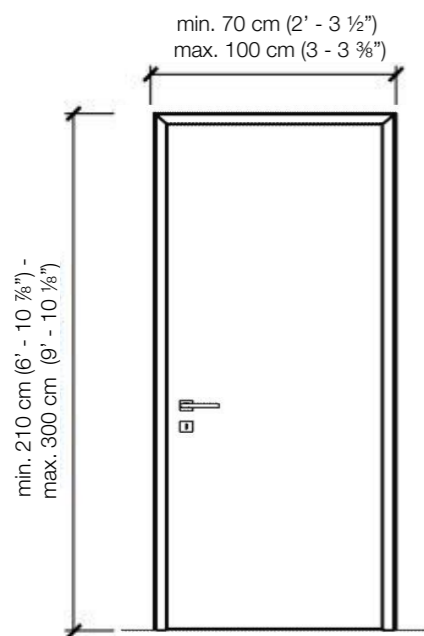

Flush with the door frame single hinged door

Flush with the door frame single hinged door with wall panels

Standard symmetrical double hinged door

Flush with the doorframe symmetrical double hinged door

Flush with the doorframe symmetrical double hinged door with wall panels

Legend

- A = Opening width
- B = Covering dimensions
- C = Door
- D = Door way
- E = Door Frame dimensions
- A1 = Opening width
- B1 = Covering dimensions
- C1 = Door
- D1 = Door way
- E1 = Door Frame dimensions
- D - 110 mm
- D + 70 mm
- D - 75 mm
- D - 20 mm
- D1 - 55 mm
- D1 + 35 mm
- D1 - 48 mm
- D1 - 10 mm

SLIM FRAME

Standard single hinged door

Vertical section

Standard asymmetrical double hinged door

Standard symmetrical double hinged door

DETAIL A

Joint in rubber reinforced with canvas  
Hollow-core door

DETAIL B

Joint in rubber reinforced with canvas

Hollow-core door

Legend

- A = Opening width
- C = Door
- D = Door way
- E = Door Frame dimensions
- A1 = Opening width
- C1 = Door
- D1 = Door way
- E1 = Door Frame dimensions
- D - 114 mm
- D + 100 mm
- D - 14 mm
- D1 - 57 mm
- D1 + 55 mm
- D1 - 7 mm