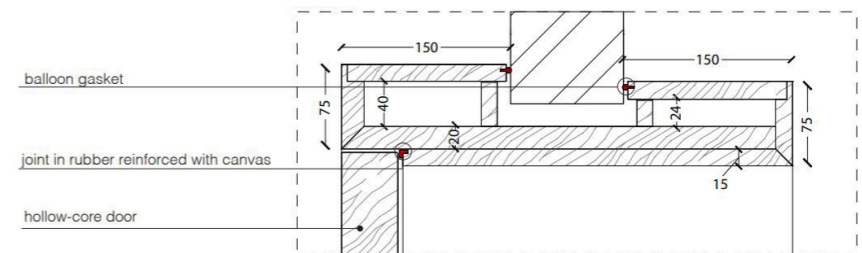

Detail D - Flush with the doorframe door