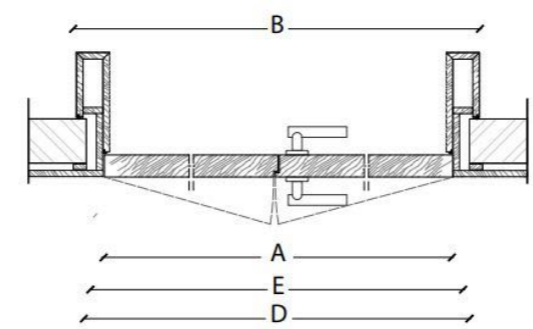

Flush with the door frame single hinged door

Flush with the door frame single hinged door with wall panels

Standard symmetrical double hinged door

Flush with the doorframe symmetrical double hinged door

Flush with the doorframe symmetrical double hinged door with wall panels

Legend

- A = Opening width
- B = Covering dimensions
- C = Door
- D = Door way
- E = Door Frame dimensions
- A1 = Opening width
- B1 = Covering dimensions
- C1 = Door
- D1 = Door way
- E1 = Door Frame dimensions
- D - 110 mm
- D + 70 mm
- D - 75 mm
- D - 20 mm
- D1 - 55 mm
- D1 + 35 mm
- D1 - 48 mm
- D1 - 10 mm

Joint in rubber reinforced with canvas

Hollow-core door

Legend

- A = Opening width
- C = Door
- D = Door way
- E = Door Frame dimensions
- A1 = Opening width
- C1 = Door
- D1 = Door way
- E1 = Door Frame dimensions
- D - 114 mm
- D + 100 mm
- D - 14 mm
- D1 - 57 mm
- D1 + 55 mm
- D1 - 7 mm