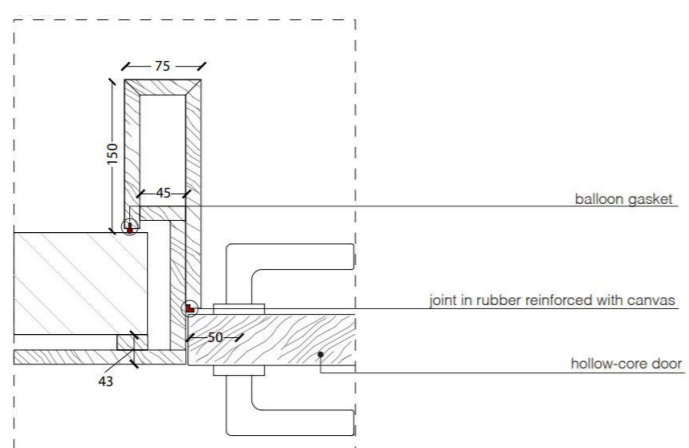

SLIM FRAME

Standard single hinged door

Vertical section

Standard asymmetrical double hinged door

Standard symmetrical double hinged door

DETAIL A

Joint in rubber reinforced with canvas  
Hollow-core door

DETAIL B

Joint in rubber reinforced with canvas

Hollow-core door

Legend

- A = Opening width
- C = Door
- D = Door way
- E = Door Frame dimensions
- A1 = Opening width
- C1 = Door
- D1 = Door way
- E1 = Door Frame dimensions
- D - 114 mm
- D + 100 mm
- D - 14 mm
- D1 - 57 mm
- D1 + 55 mm
- D1 - 7 mm

DETAILS - STANDARD FRAME

Detail A - Standard Door

Detail B - Standard Door

Detail C - Flush with the doorframe door

Detail D - Flush with the doorframe door

Detail E - Flush with the doorframe door with boiserie