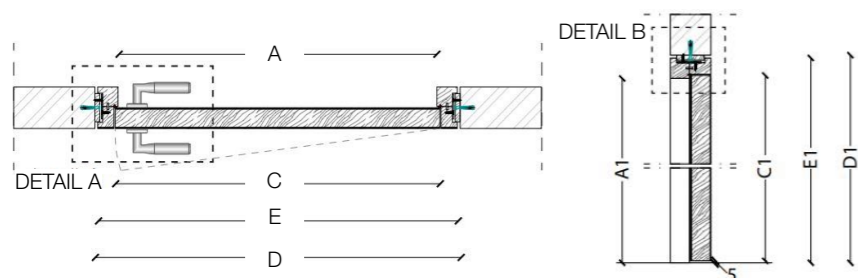

Legend

- A = Opening width
- B = Covering dimensions
- C = Door
- D = Door way
- E = Door Frame dimensions
- A1 = Opening width
- B1 = Covering dimensions
- C1 = Door
- D1 = Door way
- E1 = Door Frame dimensions
- D - 110 mm
- D + 70 mm
- D - 75 mm
- D - 20 mm
- D1 - 55 mm
- D1 + 35 mm
- D1 - 48 mm
- D1 - 10 mm

SLIM FRAME

Standard single hinged door

Vertical section

Standard asymmetrical double hinged door

Standard symmetrical double hinged door

DETAIL A

Joint in rubber reinforced with canvas  
Hollow-core door

DETAIL B

Joint in rubber reinforced with canvas

Hollow-core door

Legend

- A = Opening width
- C = Door
- D = Door way
- E = Door Frame dimensions
- A1 = Opening width
- C1 = Door
- D1 = Door way
- E1 = Door Frame dimensions
- D - 114 mm
- D + 100 mm
- D - 14 mm
- D1 - 57 mm
- D1 + 55 mm
- D1 - 7 mm