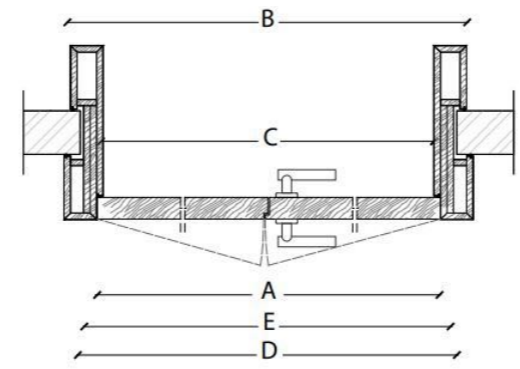

Flush with the door frame single hinged door

Flush with the door frame single hinged door with wall panels

Standard symmetrical double hinged door

Flush with the doorframe symmetrical double hinged door

Flush with the doorframe symmetrical double hinged door with wall panels

Legend

- A = Opening width
- B = Covering dimensions
- C = Door
- D = Door way
- E = Door Frame dimensions
- A1 = Opening width
- B1 = Covering dimensions
- C1 = Door
- D1 = Door way
- E1 = Door Frame dimensions
- D - 110 mm
- D + 70 mm
- D - 75 mm
- D - 20 mm
- D1 - 55 mm
- D1 + 35 mm
- D1 - 48 mm
- D1 - 10 mm

SLIM FRAME

Standard single hinged door

Vertical section

Standard asymmetrical double hinged door

Standard symmetrical double hinged door

DETAIL A

Joint in rubber reinforced with canvas  
Hollow-core door

DETAIL B

Joint in rubber reinforced with canvas

Hollow-core door

Legend

- A = Opening width
- C = Door
- D = Door way
- E = Door Frame dimensions
- A1 = Opening width
- C1 = Door
- D1 = Door way
- E1 = Door Frame dimensions
- D - 114 mm
- D + 100 mm
- D - 14 mm
- D1 - 57 mm
- D1 + 55 mm
- D1 - 7 mm