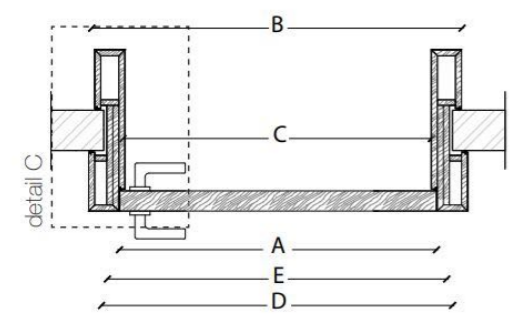

Flush with the door frame single hinged door with wall panels