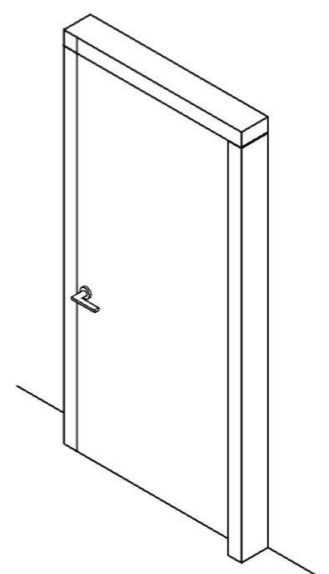

Flush with the door frame single hinged door

Flush with the door frame single hinged door with wall panels

Standard symmetrical double hinged door

Flush with the doorframe symmetrical double hinged door

Flush with the doorframe symmetrical double hinged door with wall panels

Legend

- A = Opening width
- B = Covering dimensions
- C = Door
- D = Door way
- E = Door Frame dimensions
- A1 = Opening width
- B1 = Covering dimensions
- C1 = Door
- D1 = Door way
- E1 = Door Frame dimensions
- D - 110 mm
- D + 70 mm
- D - 75 mm
- D - 20 mm
- D1 - 55 mm
- D1 + 35 mm
- D1 - 48 mm
- D1 - 10 mm

SLIM FRAME

Standard single hinged door

Vertical section

Standard asymmetrical double hinged door

Standard symmetrical double hinged door

DETAIL A

Joint in rubber reinforced with canvas  
Hollow-core door

DETAIL B

Joint in rubber reinforced with canvas

Hollow-core door

Legend

- A = Opening width
- C = Door
- D = Door way
- E = Door Frame dimensions
- A1 = Opening width
- C1 = Door
- D1 = Door way
- E1 = Door Frame dimensions
- D - 114 mm
- D + 100 mm
- D - 14 mm
- D1 - 57 mm
- D1 + 55 mm
- D1 - 7 mm