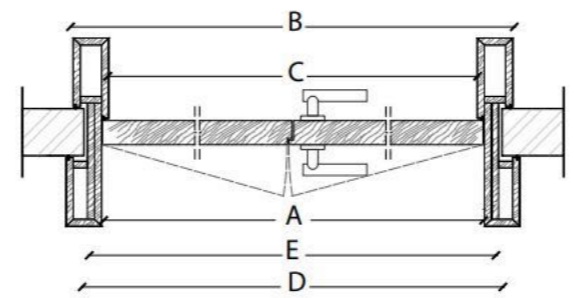

The key feature of this door is the Graffiti Collection door frame, which thanks to its dimensions characterizes the door in a unique and immediately recognizable way.

STANDARD FRAME

Standard single hinged door

Flush with the door frame single hinged door

Flush with the door frame single hinged door with wall panels

Standard symmetrical double hinged door

Flush with the doorframe symmetrical double hinged door

Flush with the doorframe symmetrical double hinged door with wall panels

Legend

- A = Opening width
- B = Covering dimensions
- C = Door
- D = Door way
- E = Door Frame dimensions
- A1 = Opening width
- B1 = Covering dimensions
- C1 = Door
- D1 = Door way
- E1 = Door Frame dimensions
- D - 110 mm
- D + 70 mm
- D - 75 mm
- D - 20 mm
- D1 - 55 mm
- D1 + 35 mm
- D1 - 48 mm
- D1 - 10 mm

Joint in rubber reinforced with canvas

Hollow-core door

Legend

- A = Opening width
- C = Door
- D = Door way
- E = Door Frame dimensions
- A1 = Opening width
- C1 = Door
- D1 = Door way
- E1 = Door Frame dimensions
- D - 114 mm
- D + 100 mm
- D - 14 mm
- D1 - 57 mm
- D1 + 55 mm
- D1 - 7 mm