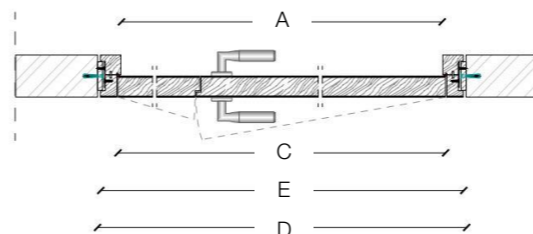

Legend

- A = Opening width
- B = Covering dimensions
- C = Door
- D = Door way
- E = Door Frame dimensions
- A1 = Opening width
- B1 = Covering dimensions
- C1 = Door
- D1 = Door way
- E1 = Door Frame dimensions
- D - 110 mm
- D + 70 mm
- D - 75 mm
- D - 20 mm
- D1 - 55 mm
- D1 + 35 mm
- D1 - 48 mm
- D1 - 10 mm

SLIM FRAME

Standard single hinged door

Vertical section

Standard asymmetrical double hinged door

Standard symmetrical double hinged door

DETAIL A

Joint in rubber reinforced with canvas  
Hollow-core door

DETAIL B

Joint in rubber reinforced with canvas

Hollow-core door

Legend

- A = Opening width
- C = Door
- D = Door way
- E = Door Frame dimensions
- A1 = Opening width
- C1 = Door
- D1 = Door way
- E1 = Door Frame dimensions
- D - 114 mm
- D + 100 mm
- D - 14 mm
- D1 - 57 mm
- D1 + 55 mm
- D1 - 7 mm