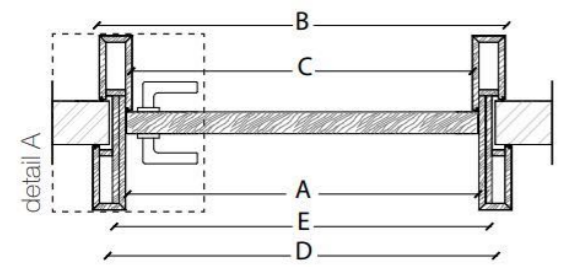

Easy door frame can be wood veneered or lacquered in the same finish of the door.

This door is available in the single or symmetrical double-leaf versions.

Easy is extremely elegant in its simplicity, perfect for any environment, both private and public. The quality of materials and accessories, as well as the greatest attention to details, makes this door a sophisticated solution.

The key feature of this door is the Graffiti Collection door frame, which thanks to its dimensions characterizes the door in a unique and immediately recognizable way.

STANDARD FRAME

Standard single hinged door

Legend

- A = Opening width
- B = Covering dimensions
- C = Door
- D = Door way
- E = Door Frame dimensions
- A1 = Opening width
- B1 = Covering dimensions
- C1 = Door
- D1 = Door way
- E1 = Door Frame dimensions
- D - 110 mm
- D + 70 mm
- D - 75 mm
- D - 20 mm
- D1 - 55 mm
- D1 + 35 mm
- D1 - 48 mm
- D1 - 10 mm

Joint in rubber reinforced with canvas

Hollow-core door

Legend

- A = Opening width
- C = Door
- D = Door way
- E = Door Frame dimensions
- A1 = Opening width
- C1 = Door
- D1 = Door way
- E1 = Door Frame dimensions
- D - 114 mm
- D + 100 mm
- D - 14 mm
- D1 - 57 mm
- D1 + 55 mm
- D1 - 7 mm