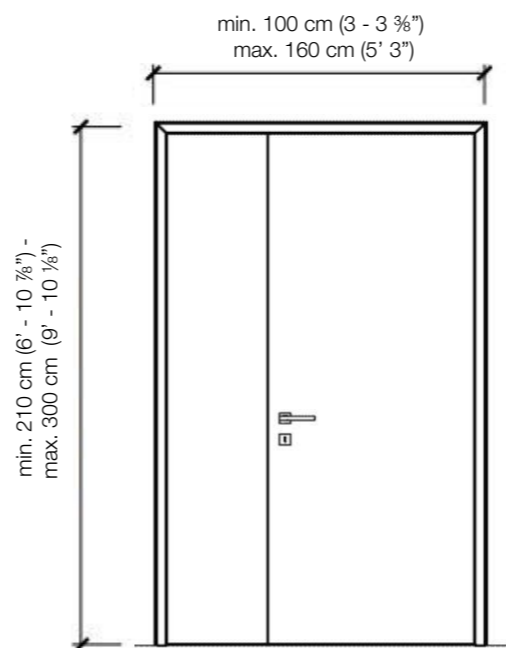

Legend

- A = Opening width
- B = Covering dimensions
- C = Door
- D = Door way
- E = Door Frame dimensions
- A1 = Opening width
- B1 = Covering dimensions
- C1 = Door
- D1 = Door way
- E1 = Door Frame dimensions
- D - 110 mm
- D + 70 mm
- D - 75 mm
- D - 20 mm
- D1 - 55 mm
- D1 + 35 mm
- D1 - 48 mm
- D1 - 10 mm

SLIM FRAME

Standard single hinged door

Vertical section

Standard asymmetrical double hinged door

Standard symmetrical double hinged door

DETAIL A

Joint in rubber reinforced with canvas  
Hollow-core door

DETAIL B

Joint in rubber reinforced with canvas

Hollow-core door

Legend

- A = Opening width
- C = Door
- D = Door way
- E = Door Frame dimensions
- A1 = Opening width
- C1 = Door
- D1 = Door way
- E1 = Door Frame dimensions
- D - 114 mm
- D + 100 mm
- D - 14 mm
- D1 - 57 mm
- D1 + 55 mm
- D1 - 7 mm