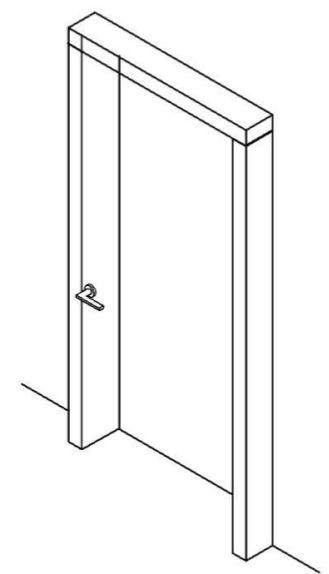

Flush with the door frame single hinged door

Flush with the door frame single hinged door with wall panels

Standard symmetrical double hinged door

Flush with the doorframe symmetrical double hinged door

Flush with the doorframe symmetrical double hinged door with wall panels

Legend

- A = Opening width
- B = Covering dimensions
- C = Door
- D = Door way
- E = Door Frame dimensions
- A1 = Opening width
- B1 = Covering dimensions
- C1 = Door
- D1 = Door way
- E1 = Door Frame dimensions
- D - 110 mm
- D + 70 mm
- D - 75 mm
- D - 20 mm
- D1 - 55 mm
- D1 + 35 mm
- D1 - 48 mm
- D1 - 10 mm

SLIM FRAME

Standard single hinged door

Vertical section

Standard asymmetrical double hinged door

Standard symmetrical double hinged door

DETAIL A

Joint in rubber reinforced with canvas  
Hollow-core door

DETAIL B

Joint in rubber reinforced with canvas

Hollow-core door

Legend

- A = Opening width
- C = Door
- D = Door way
- E = Door Frame dimensions
- A1 = Opening width
- C1 = Door
- D1 = Door way
- E1 = Door Frame dimensions
- D - 114 mm
- D + 100 mm
- D - 14 mm
- D1 - 57 mm
- D1 + 55 mm
- D1 - 7 mm