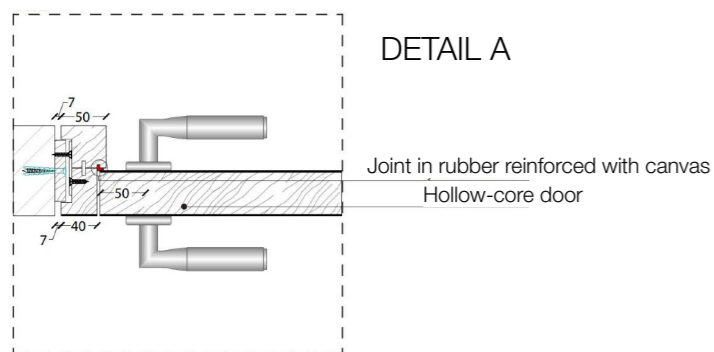

Legend

- A = Opening width
- B = Covering dimensions
- C = Door
- D = Door way
- E = Door Frame dimensions
- A1 = Opening width
- B1 = Covering dimensions
- C1 = Door
- D1 = Door way
- E1 = Door Frame dimensions
- D - 110 mm
- D + 70 mm
- D - 75 mm
- D - 20 mm
- D1 - 55 mm
- D1 + 35 mm
- D1 - 48 mm
- D1 - 10 mm

SLIM FRAME

Standard single hinged door

Vertical section

Standard asymmetrical double hinged door

Standard symmetrical double hinged door

DETAIL A

Joint in rubber reinforced with canvas  
Hollow-core door

DETAIL B

Joint in rubber reinforced with canvas

Hollow-core door

Legend

- A = Opening width
- C = Door
- D = Door way
- E = Door Frame dimensions
- A1 = Opening width
- C1 = Door
- D1 = Door way
- E1 = Door Frame dimensions
- D - 114 mm
- D + 100 mm
- D - 14 mm
- D1 - 57 mm
- D1 + 55 mm
- D1 - 7 mm