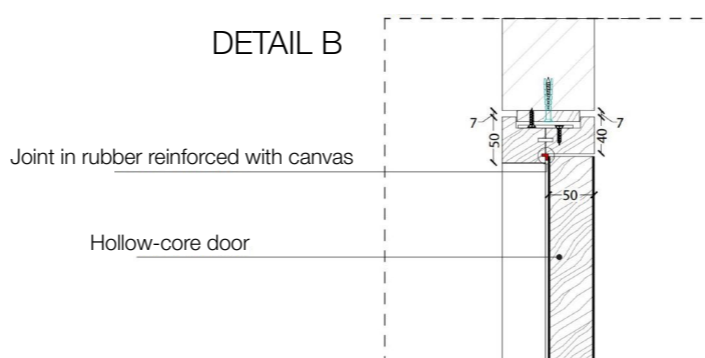

Legend

- A = Opening width
- B = Covering dimensions
- C = Door
- D = Door way
- E = Door Frame dimensions
- A1 = Opening width
- B1 = Covering dimensions
- C1 = Door
- D1 = Door way
- E1 = Door Frame dimensions
- D - 110 mm
- D + 70 mm
- D - 75 mm
- D - 20 mm
- D1 - 55 mm
- D1 + 35 mm
- D1 - 48 mm
- D1 - 10 mm

SLIM FRAME

Standard single hinged door

Vertical section

Standard asymmetrical double hinged door

Standard symmetrical double hinged door

DETAIL A

Joint in rubber reinforced with canvas  
Hollow-core door

DETAIL B

Joint in rubber reinforced with canvas

Hollow-core door

Legend

- A = Opening width
- C = Door
- D = Door way
- E = Door Frame dimensions
- A1 = Opening width
- C1 = Door
- D1 = Door way
- E1 = Door Frame dimensions
- D - 114 mm
- D + 100 mm
- D - 14 mm
- D1 - 57 mm
- D1 + 55 mm
- D1 - 7 mm