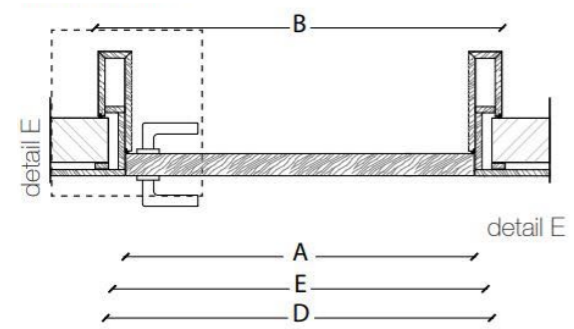

Standard symmetrical double hinged door