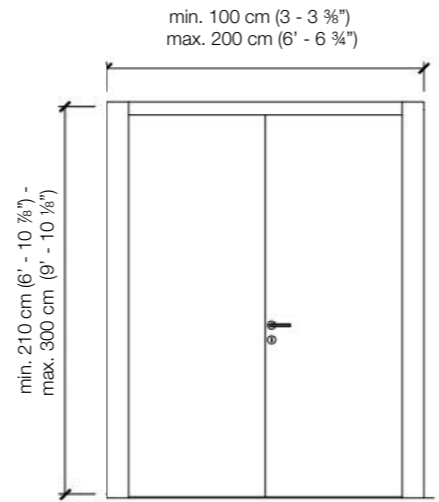

Standard symmetrical double hinged door