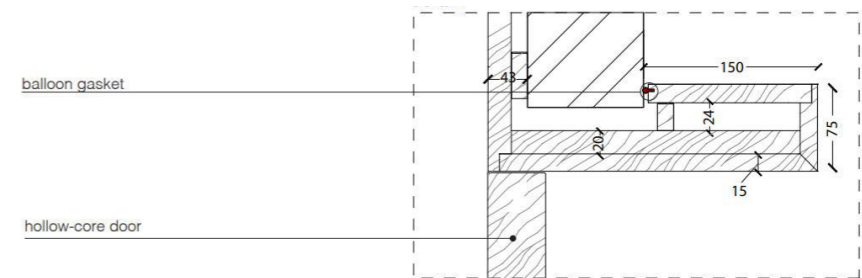

Detail F - Flush with the doorframe door with boiserie