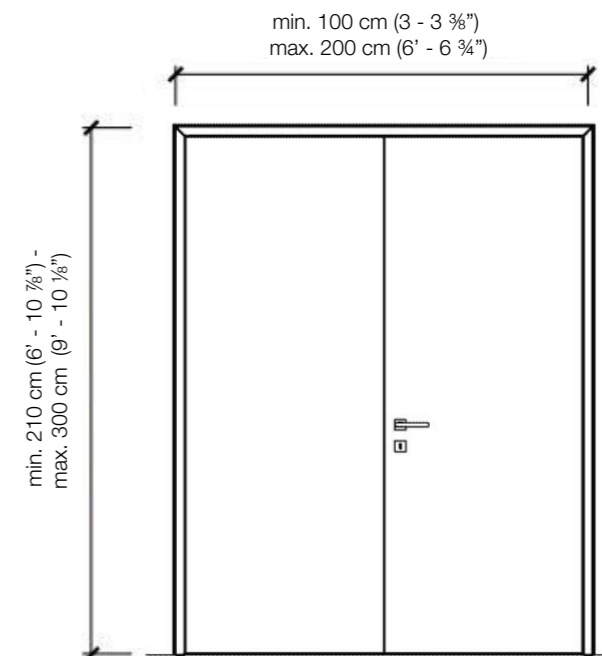

Legend

- A = Opening width
- B = Covering dimensions
- C = Door
- D = Door way
- E = Door Frame dimensions
- A1 = Opening width
- B1 = Covering dimensions
- C1 = Door
- D1 = Door way
- E1 = Door Frame dimensions
- D - 110 mm
- D + 70 mm
- D - 75 mm
- D - 20 mm
- D1 - 55 mm
- D1 + 35 mm
- D1 - 48 mm
- D1 - 10 mm

SLIM FRAME

Standard single hinged door

Vertical section

Standard asymmetrical double hinged door

Standard symmetrical double hinged door

DETAIL A

Joint in rubber reinforced with canvas  
Hollow-core door

DETAIL B

Joint in rubber reinforced with canvas

Hollow-core door

Legend

- A = Opening width
- C = Door
- D = Door way
- E = Door Frame dimensions
- A1 = Opening width
- C1 = Door
- D1 = Door way
- E1 = Door Frame dimensions
- D - 114 mm
- D + 100 mm
- D - 14 mm
- D1 - 57 mm
- D1 + 55 mm
- D1 - 7 mm