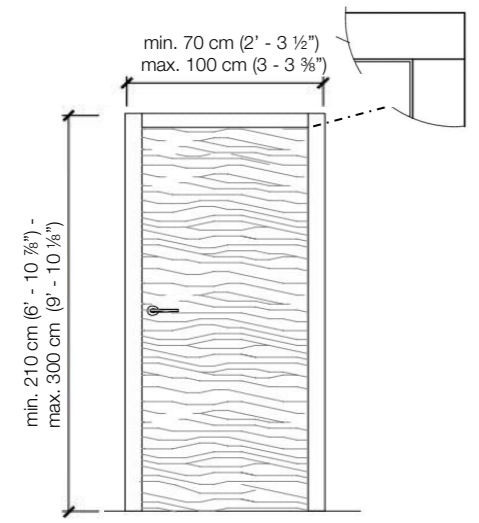

The key feature of this door is the Graffiti Collection door frame, which thanks to its dimensions characterizes the door in a unique and immediately recognizable way.

STANDARD FRAME

Standard single hinged door

Legend

- A = Opening width
- B = Covering dimensions
- C = Door
- D = Door way
- E = Door Frame dimensions
- A1 = Opening width
- B1 = Covering dimensions
- C1 = Door
- D1 = Door way
- E1 = Door Frame dimensions
- D - 110 mm
- D + 70 mm
- D - 75 mm
- D - 20 mm
- D1 - 55 mm
- D1 + 35 mm
- D1 - 48 mm
- D1 - 10 mm

Joint in rubber reinforced with canvas

Hollow-core door

Legend

- A = Opening width
- C = Door
- D = Door way
- E = Door Frame dimensions
- A1 = Opening width
- C1 = Door
- D1 = Door way
- E1 = Door Frame dimensions
- D - 114 mm
- D + 100 mm
- D - 14 mm
- D1 - 57 mm
- D1 + 55 mm
- D1 - 7 mm