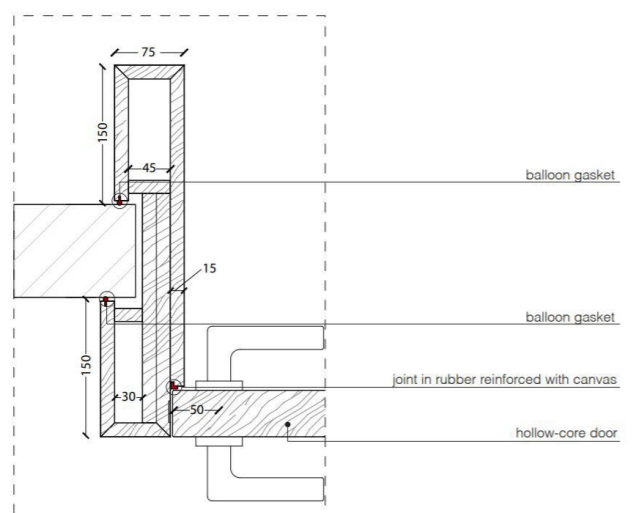

Detail C - Flush with the doorframe door