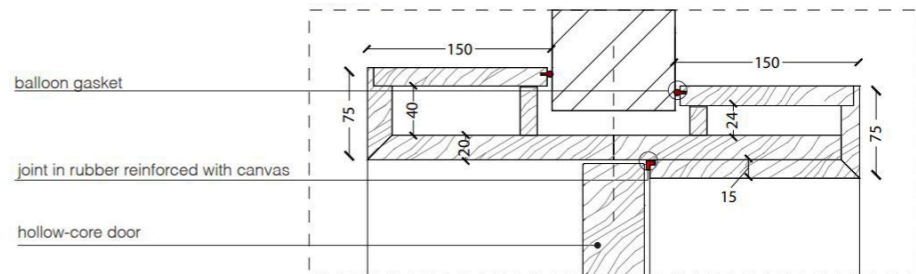

Detail B - Standard Door