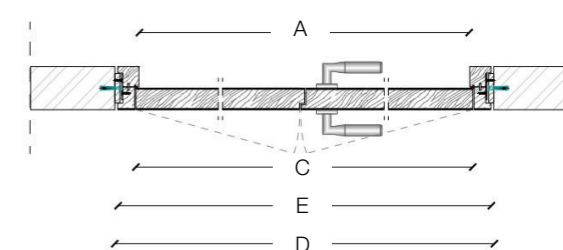

Legend

- A = Opening width
- B = Covering dimensions
- C = Door
- D = Door way
- E = Door Frame dimensions
- A1 = Opening width
- B1 = Covering dimensions
- C1 = Door
- D1 = Door way
- E1 = Door Frame dimensions
- D - 110 mm
- D + 70 mm
- D - 75 mm
- D - 20 mm
- D1 - 55 mm
- D1 + 35 mm
- D1 - 48 mm
- D1 - 10 mm

SLIM FRAME

Standard single hinged door

Vertical section

Standard asymmetrical double hinged door

Standard symmetrical double hinged door

DETAIL A

Joint in rubber reinforced with canvas  
Hollow-core door

DETAIL B

Joint in rubber reinforced with canvas

Hollow-core door

Legend

- A = Opening width
- C = Door
- D = Door way
- E = Door Frame dimensions
- A1 = Opening width
- C1 = Door
- D1 = Door way
- E1 = Door Frame dimensions
- D - 114 mm
- D + 100 mm
- D - 14 mm
- D1 - 57 mm
- D1 + 55 mm
- D1 - 7 mm