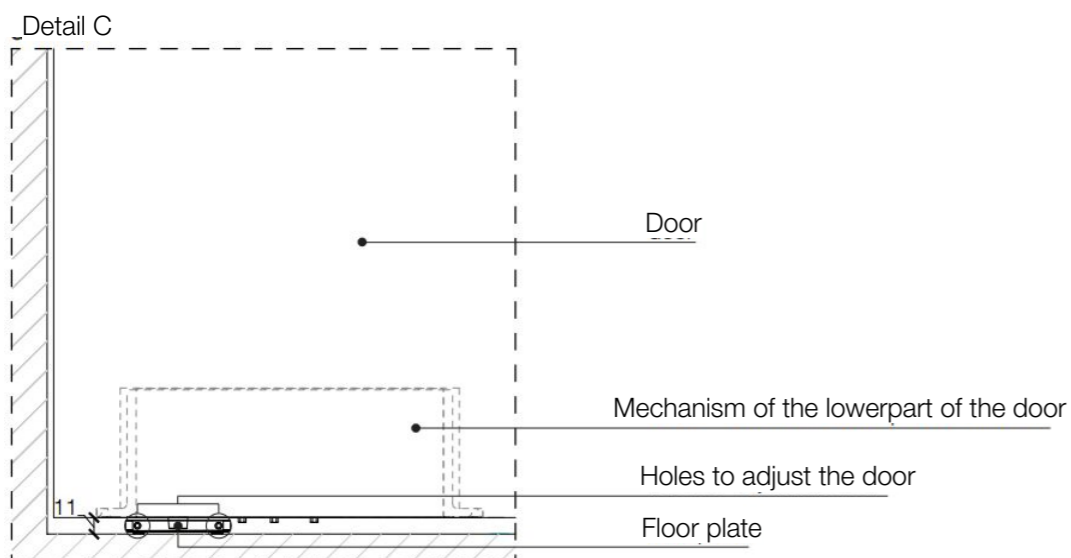

Doorframe details