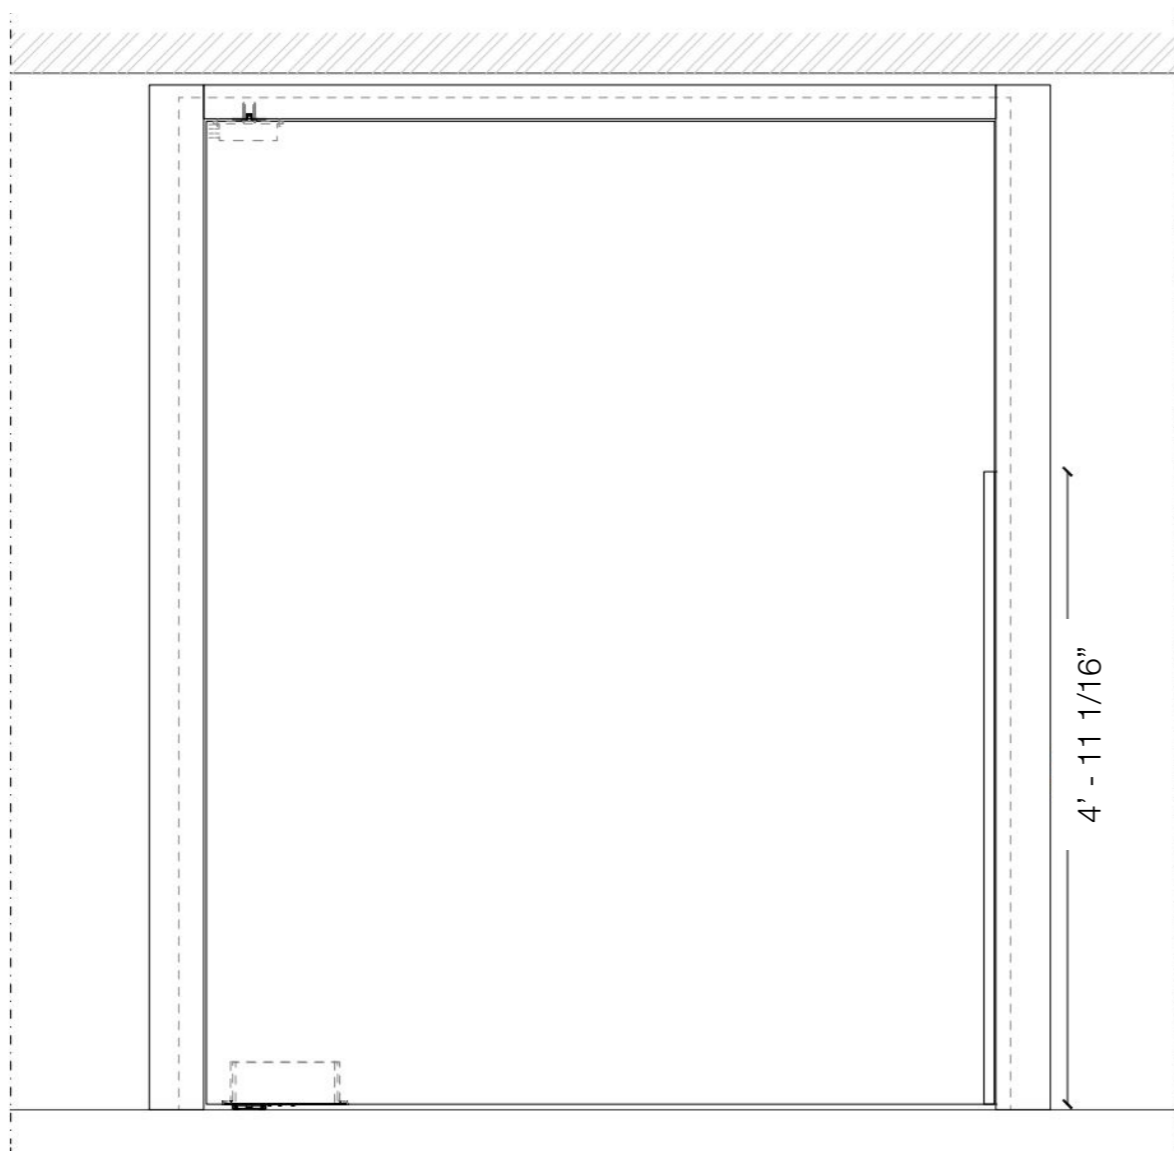

Thanks to a sophisticated system of concealed pivots, the door can freely rotate on its axis to different degrees of opening, obtaining a surprising effect of movement.

Decor Pivot door can be carved on both sides and can be integrated into wall panels of the same collection.

BD 16 PD Pivot Door /Decor Horizontal Carved

BD 16 PD Pivot Door /Decor Vertical Carved

Pivot door - without door frame

Vertical section

Horizontal section

Pivot door - with door frame

Vertical section

Horizontal section

Legend			
Door dimensions			
<b>Width:</b> min. (2' - 3 1/2") - max. (6' - 7")		<b>Height:</b> min. (6' - 7") - max. (9' - 10")	
<b>A</b> = Door way	A - 84 mm	<b>A1</b> = Door way	A - 70 mm
<b>B</b> = Door		<b>B1</b> = Door	A - 70 mm
<b>C</b> = Min. distance between centres	> 91 mm		
<b>D</b> = Doorframe dimensions	A - 20 mm	<b>D1</b> = Doorframe dimensions	A - 18 mm
<b>E</b> = Covering dimensions	A + 150 mm	<b>E1</b> = Covering dimensions	A + 27 mm

Pivot door

Detail A

Detail 1

Door section

**Legend**

Door dimensions  
**Width:** min. (2' - 3 1/2") - max. (6' - 7")      **Height:** min. (6' - 7") - max. (9' - 10")

<b>A</b> = Door way		<b>A1</b> = Door way
<b>B</b> = Door	A - 20 mm	<b>B1</b> = Door      A1 - 23mm
<b>C</b> = Min. distance between centres	> 91 mm	