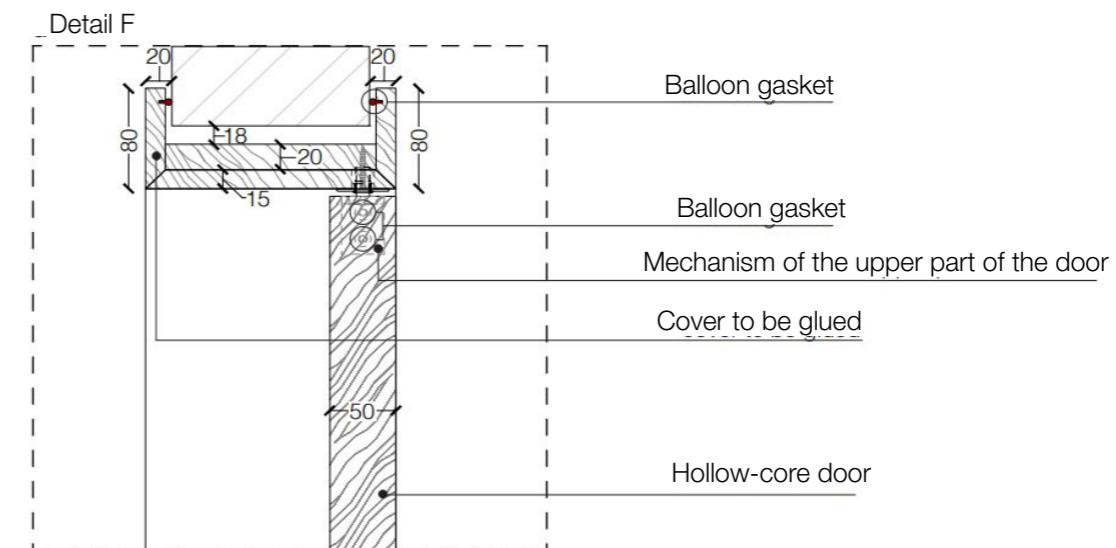

Doorframe details