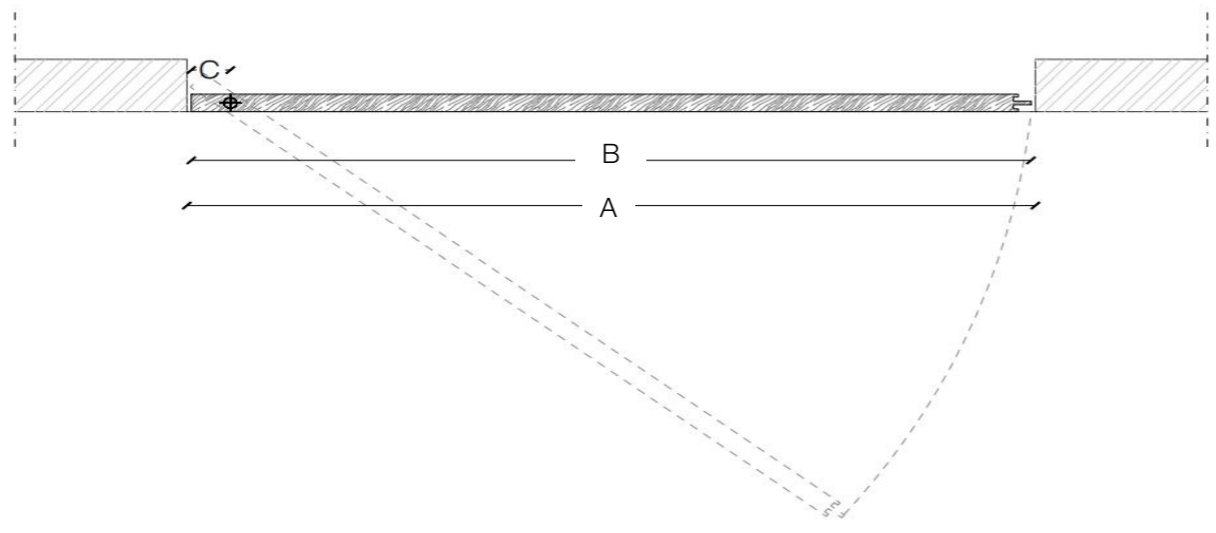

Thanks to a sophisticated system of concealed pivots, the door can freely rotate on its axis to different degrees of opening, obtaining a surprising effect of movement.

Decor Pivot door can be carved on both sides and can be integrated into wall panels of the same collection.

BD 16 PD Pivot Door /Decor Horizontal Carved

BD 16 PD Pivot Door /Decor Vertical Carved

Pivot door - without door frame

Vertical section

Horizontal section

Pivot door - with door frame

Vertical section

Horizontal section

Legend			
Door dimensions			
<b>Width:</b> min. (2' - 3 1/2") - max. (6' - 7")		<b>Height:</b> min. (6' - 7") - max. (9' - 10")	
<b>A</b> = Door way	A - 84 mm	<b>A1</b> = Door way	A - 70 mm
<b>B</b> = Door		<b>B1</b> = Door	A - 70 mm
<b>C</b> = Min. distance between centres	> 91 mm		
<b>D</b> = Doorframe dimensions	A - 20 mm	<b>D1</b> = Doorframe dimensions	A - 18 mm
<b>E</b> = Covering dimensions	A + 150 mm	<b>E1</b> = Covering dimensions	A + 27 mm

Pivot door

Detail A

Detail 1

Door section

**Legend**

Door dimensions  
**Width:** min. (2' - 3 1/2") - max. (6' - 7")      **Height:** min. (6' - 7") - max. (9' - 10")

<b>A</b> = Door way		<b>A1</b> = Door way
<b>B</b> = Door	A - 20 mm	<b>B1</b> = Door      A1 - 23mm
<b>C</b> = Min. distance between centres	> 91 mm	