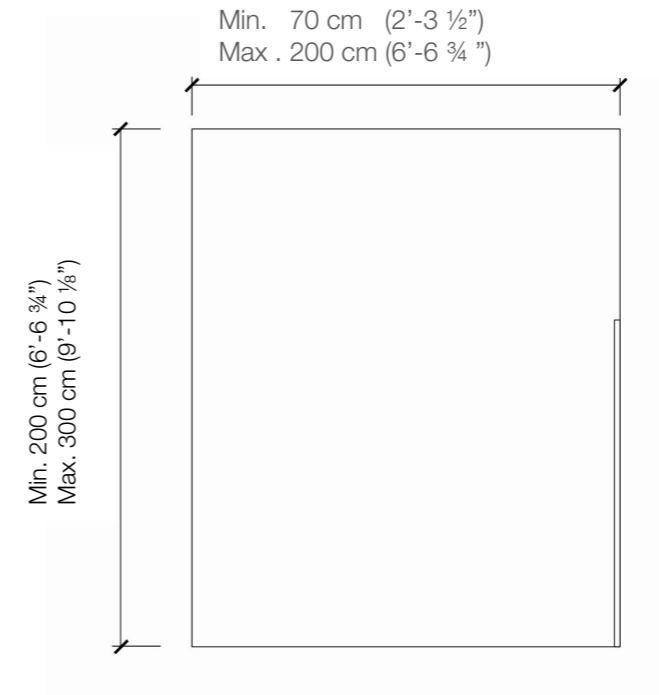

Thanks to a sophisticated system of concealed pivots, the door can freely rotate on its axis to different degrees of opening, obtaining a surprising effect of movement.

Decor Pivot door can be carved on both sides and can be integrated into wall panels of the same collection.

BD 16 PD Pivot Door /Decor Horizontal Carved

BD 16 PD Pivot Door /Decor Vertical Carved

Pivot door - without door frame

Vertical section

Horizontal section

Pivot door - with door frame

Vertical section

Horizontal section

Legend			
Door dimensions			
<b>Width:</b> min. (2' - 3 1/2") - max. (6' - 7")		<b>Height:</b> min. (6' - 7") - max. (9' - 10")	
<b>A</b> = Door way	A - 84 mm	<b>A1</b> = Door way	A - 70 mm
<b>B</b> = Door		<b>B1</b> = Door	A - 70 mm
<b>C</b> = Min. distance between centres	> 91 mm		
<b>D</b> = Doorframe dimensions	A - 20 mm	<b>D1</b> = Doorframe dimensions	A - 18 mm
<b>E</b> = Covering dimensions	A + 150 mm	<b>E1</b> = Covering dimensions	A + 27 mm

Pivot door

Detail A

Detail 1

Door section

**Legend**

Door dimensions  
**Width:** min. (2' - 3 1/2") - max. (6' - 7")      **Height:** min. (6' - 7") - max. (9' - 10")

<b>A</b> = Door way		<b>A1</b> = Door way
<b>B</b> = Door	A - 20 mm	<b>B1</b> = Door      A1 - 23mm
<b>C</b> = Min. distance between centres	> 91 mm	