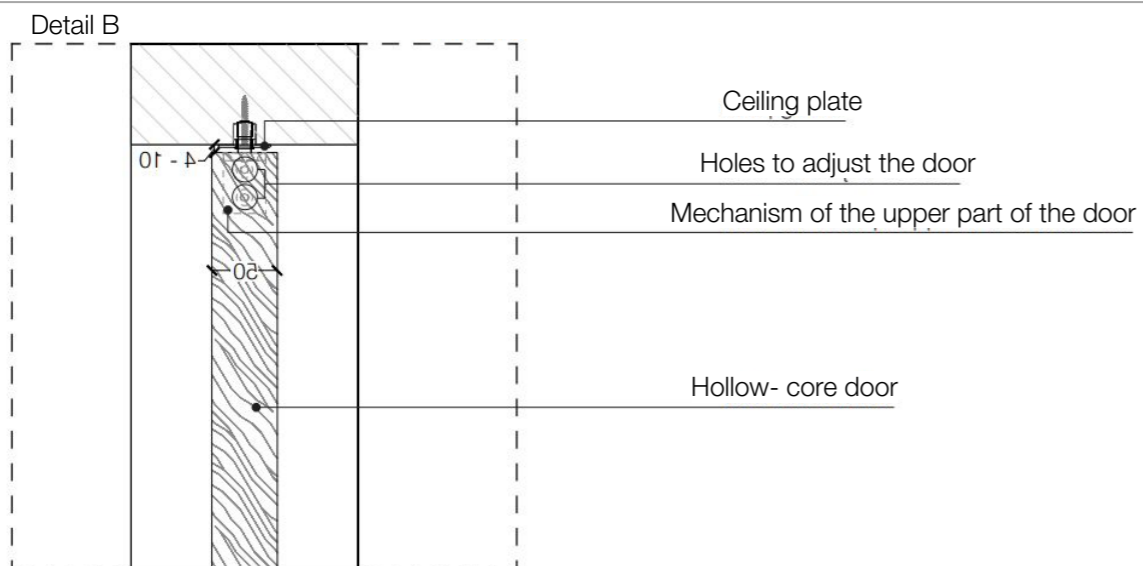

Doorframe details