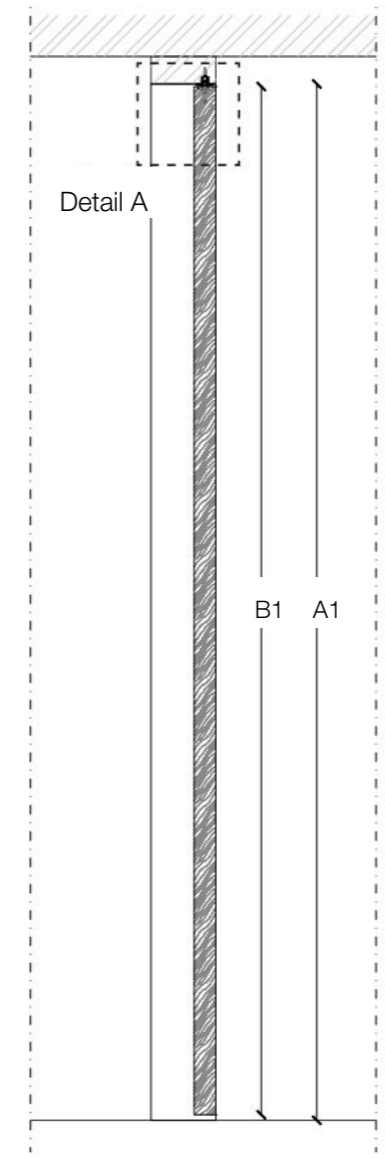

Thanks to a sophisticated system of concealed pivots, the door can freely rotate on its axis to different degrees of opening, obtaining a surprising effect of movement.

Decor Pivot door can be carved on both sides and can be integrated into wall panels of the same collection.

BD 16 PD Pivot Door /Decor Horizontal Carved

BD 16 PD Pivot Door /Decor Vertical Carved

Pivot door - without door frame

Vertical section

Horizontal section

Pivot door - with door frame

Vertical section

Horizontal section

Legend			
Door dimensions			
<b>Width:</b> min. (2' - 3 1/2") - max. (6' - 7")		<b>Height:</b> min. (6' - 7") - max. (9' - 10")	
<b>A</b> = Door way	A - 84 mm	<b>A1</b> = Door way	A - 70 mm
<b>B</b> = Door		<b>B1</b> = Door	A - 70 mm
<b>C</b> = Min. distance between centres	> 91 mm		
<b>D</b> = Doorframe dimensions	A - 20 mm	<b>D1</b> = Doorframe dimensions	A - 18 mm
<b>E</b> = Covering dimensions	A + 150 mm	<b>E1</b> = Covering dimensions	A + 27 mm

Pivot door

Detail A

Detail 1

Door section

**Legend**

Door dimensions  
**Width:** min. (2' - 3 1/2") - max. (6' - 7")      **Height:** min. (6' - 7") - max. (9' - 10")

<b>A</b> = Door way		<b>A1</b> = Door way
<b>B</b> = Door	A - 20 mm	<b>B1</b> = Door      A1 - 23mm
<b>C</b> = Min. distance between centres	> 91 mm	