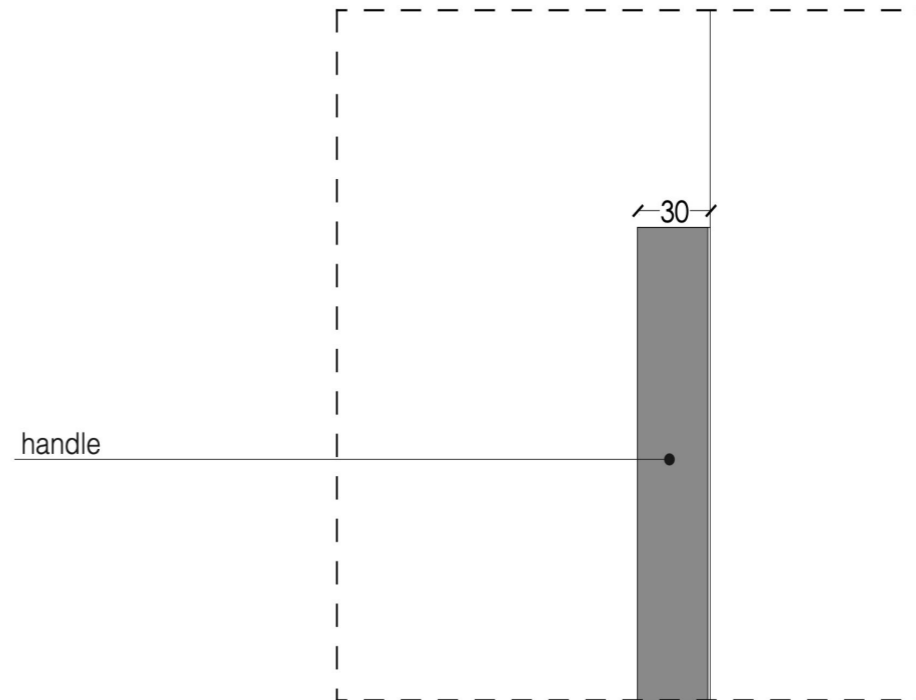

Thanks to a sophisticated system of concealed pivots, the door can freely rotate on its axis to different degrees of opening, obtaining a surprising effect of movement.

Decor Pivot door can be carved on both sides and can be integrated into wall panels of the same collection.

BD 16 PD Pivot Door /Decor Horizontal Carved

BD 16 PD Pivot Door /Decor Vertical Carved

Pivot door - without door frame

Vertical section

Horizontal section

Pivot door - with door frame

Vertical section

Horizontal section

Legend			
Door dimensions			
<b>Width:</b> min. (2' - 3 1/2") - max. (6' - 7")		<b>Height:</b> min. (6' - 7") - max. (9' - 10")	
<b>A</b> = Door way	A - 84 mm	<b>A1</b> = Door way	A - 70 mm
<b>B</b> = Door		<b>B1</b> = Door	A - 70 mm
<b>C</b> = Min. distance between centres	> 91 mm		
<b>D</b> = Doorframe dimensions	A - 20 mm	<b>D1</b> = Doorframe dimensions	A - 18 mm
<b>E</b> = Covering dimensions	A + 150 mm	<b>E1</b> = Covering dimensions	A + 27 mm

Pivot door

Detail A

Detail 1

Door section

**Legend**

Door dimensions  
**Width:** min. (2' - 3 1/2") - max. (6' - 7")      **Height:** min. (6' - 7") - max. (9' - 10")

<b>A</b> = Door way		<b>A1</b> = Door way
<b>B</b> = Door	A - 20 mm	<b>B1</b> = Door      A1 - 23mm
<b>C</b> = Min. distance between centres	> 91 mm	