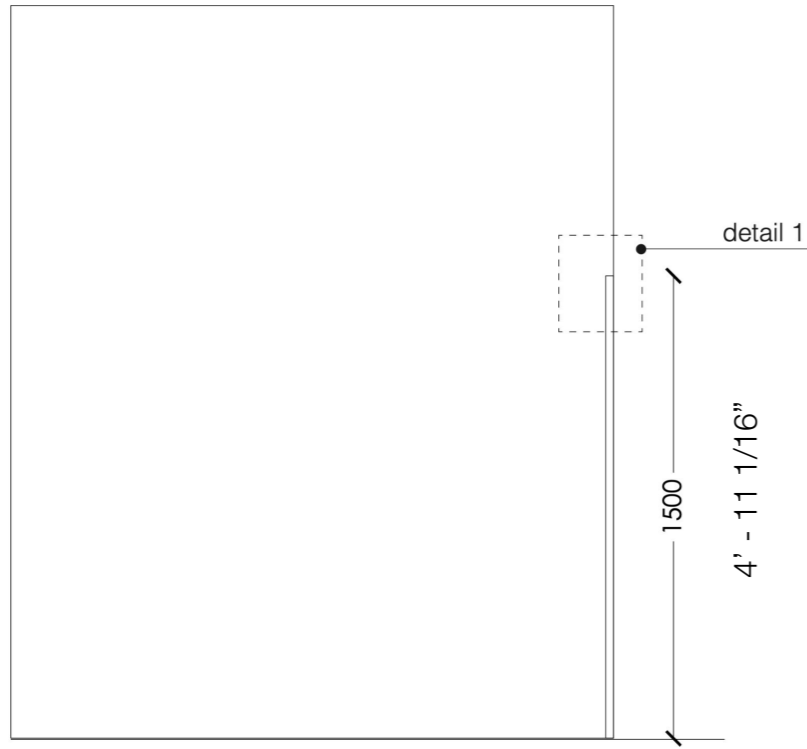

Thanks to a sophisticated system of concealed pivots, the door can freely rotate on its axis to different degrees of opening, obtaining a surprising effect of movement.

Decor Pivot door can be carved on both sides and can be integrated into wall panels of the same collection.

BD 16 PD Pivot Door /Decor Horizontal Carved

BD 16 PD Pivot Door /Decor Vertical Carved

Pivot door - without door frame

Vertical section

Horizontal section

Pivot door - with door frame

Vertical section

Horizontal section

Legend			
Door dimensions			
<b>Width:</b> min. (2' - 3 1/2") - max. (6' - 7")		<b>Height:</b> min. (6' - 7") - max. (9' - 10")	
<b>A</b> = Door way	A - 84 mm	<b>A1</b> = Door way	A - 70 mm
<b>B</b> = Door		<b>B1</b> = Door	A - 70 mm
<b>C</b> = Min. distance between centres	> 91 mm		
<b>D</b> = Doorframe dimensions	A - 20 mm	<b>D1</b> = Doorframe dimensions	A - 18 mm
<b>E</b> = Covering dimensions	A + 150 mm	<b>E1</b> = Covering dimensions	A + 27 mm

Pivot door

Detail A

Detail 1

Door section

**Legend**

Door dimensions  
**Width:** min. (2' - 3 1/2") - max. (6' - 7")      **Height:** min. (6' - 7") - max. (9' - 10")

<b>A</b> = Door way		<b>A1</b> = Door way
<b>B</b> = Door	A - 20 mm	<b>B1</b> = Door      A1 - 23mm
<b>C</b> = Min. distance between centres	> 91 mm	