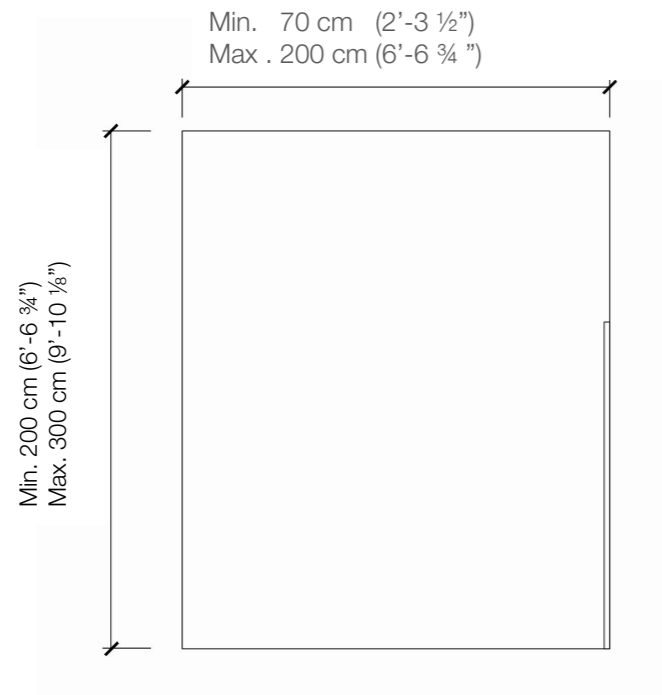

Thanks to a sophisticated system of concealed pivots, the door can freely rotate on its axis to different degrees of opening, obtaining a surprising effect of movement.

Decor Pivot door can be carved on both sides and can be integrated into wall panels of the same collection.

BD 16 PD Pivot Door /Decor Horizontal Carved

BD 16 PD Pivot Door /Decor Vertical Carved

Pivot door - without door frame

Vertical section

Horizontal section

Pivot door - with door frame

Vertical section

Horizontal section

Legend			
Door dimensions			
<b>Width:</b> min. (2' - 3 1/2") - max. (6' - 7")		<b>Height:</b> min. (6' - 7") - max. (9' - 10")	
<b>A</b> = Door way	A - 84 mm	<b>A1</b> = Door way	A - 70 mm
<b>B</b> = Door		<b>B1</b> = Door	A - 70 mm
<b>C</b> = Min. distance between centres	> 91 mm		
<b>D</b> = Doorframe dimensions	A - 20 mm	<b>D1</b> = Doorframe dimensions	A - 18 mm
<b>E</b> = Covering dimensions	A + 150 mm	<b>E1</b> = Covering dimensions	A + 27 mm

Pivot door

Detail A

Detail 1

Door section

**Legend**

Door dimensions  
**Width:** min. (2' - 3 1/2") - max. (6' - 7")      **Height:** min. (6' - 7") - max. (9' - 10")

<b>A</b> = Door way		<b>A1</b> = Door way
<b>B</b> = Door	A - 20 mm	<b>B1</b> = Door      A1 - 23mm
<b>C</b> = Min. distance between centres	> 91 mm	