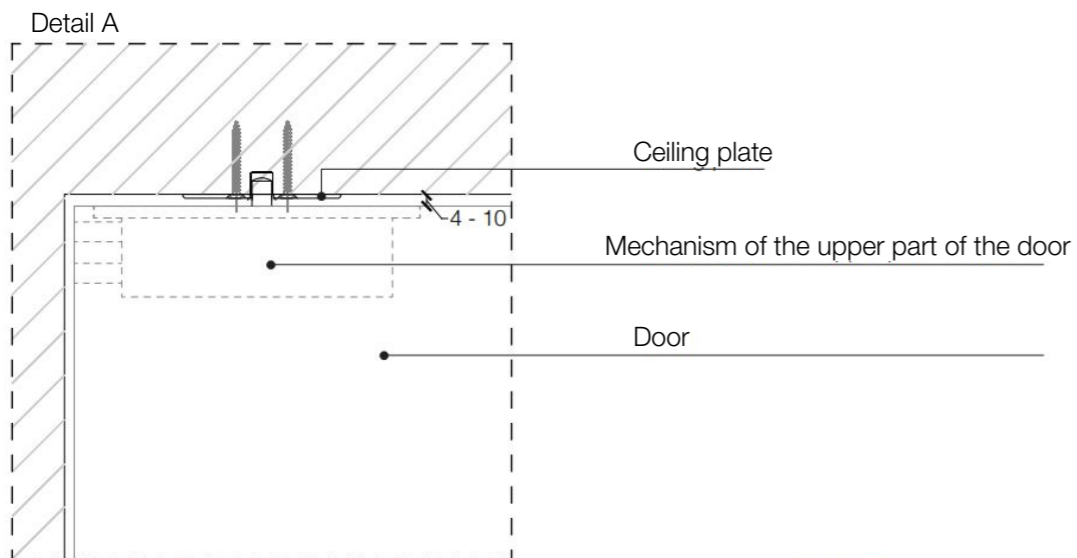

Pivot mechanism details