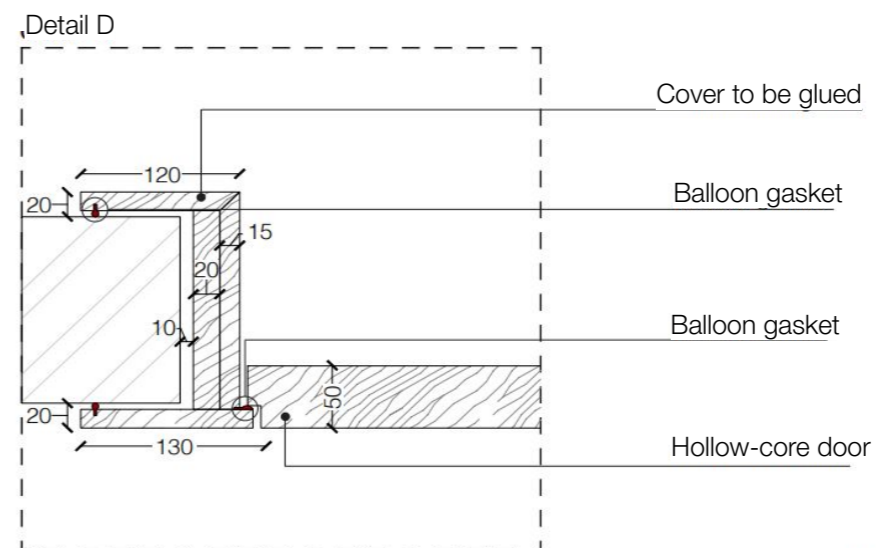

Doorframe details