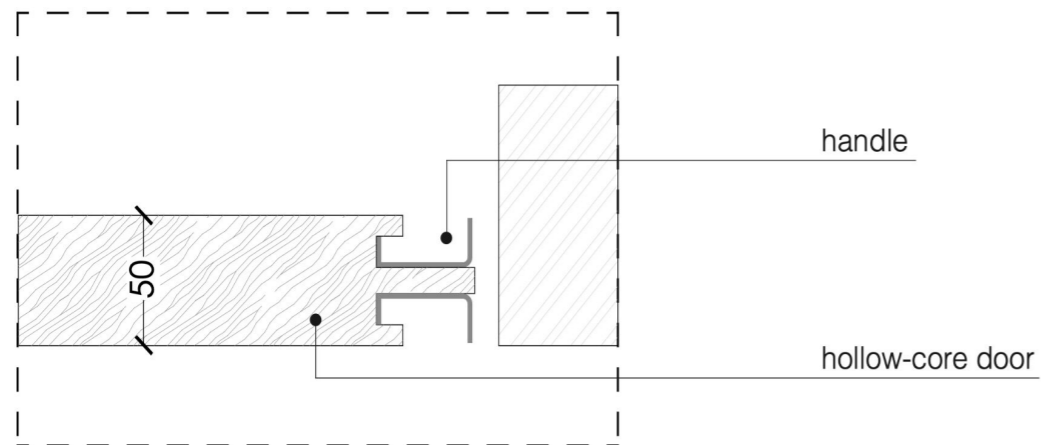

Thanks to a sophisticated system of concealed pivots, the door can freely rotate on its axis to different degrees of opening, obtaining a surprising effect of movement.

Decor Pivot door can be carved on both sides and can be integrated into wall panels of the same collection.

Legend			
Door dimensions			
<b>Width:</b> min. (2' - 3 1/2") - max. (6' - 7")		<b>Height:</b> min. (6' - 7") - max. (9' - 10")	
<b>A</b> = Door way	A - 84 mm	<b>A1</b> = Door way	A - 70 mm
<b>B</b> = Door		<b>B1</b> = Door	A - 70 mm
<b>C</b> = Min. distance between centres	> 91 mm		
<b>D</b> = Doorframe dimensions	A - 20 mm	<b>D1</b> = Doorframe dimensions	A - 18 mm
<b>E</b> = Covering dimensions	A + 150 mm	<b>E1</b> = Covering dimensions	A + 27 mm

Pivot door

Detail A

Detail 1

Door section

**Legend**

Door dimensions  
**Width:** min. (2' - 3 1/2") - max. (6' - 7")      **Height:** min. (6' - 7") - max. (9' - 10")

<b>A</b> = Door way		<b>A1</b> = Door way
<b>B</b> = Door	A - 20 mm	<b>B1</b> = Door      A1 - 23mm
<b>C</b> = Min. distance between centres	> 91 mm	