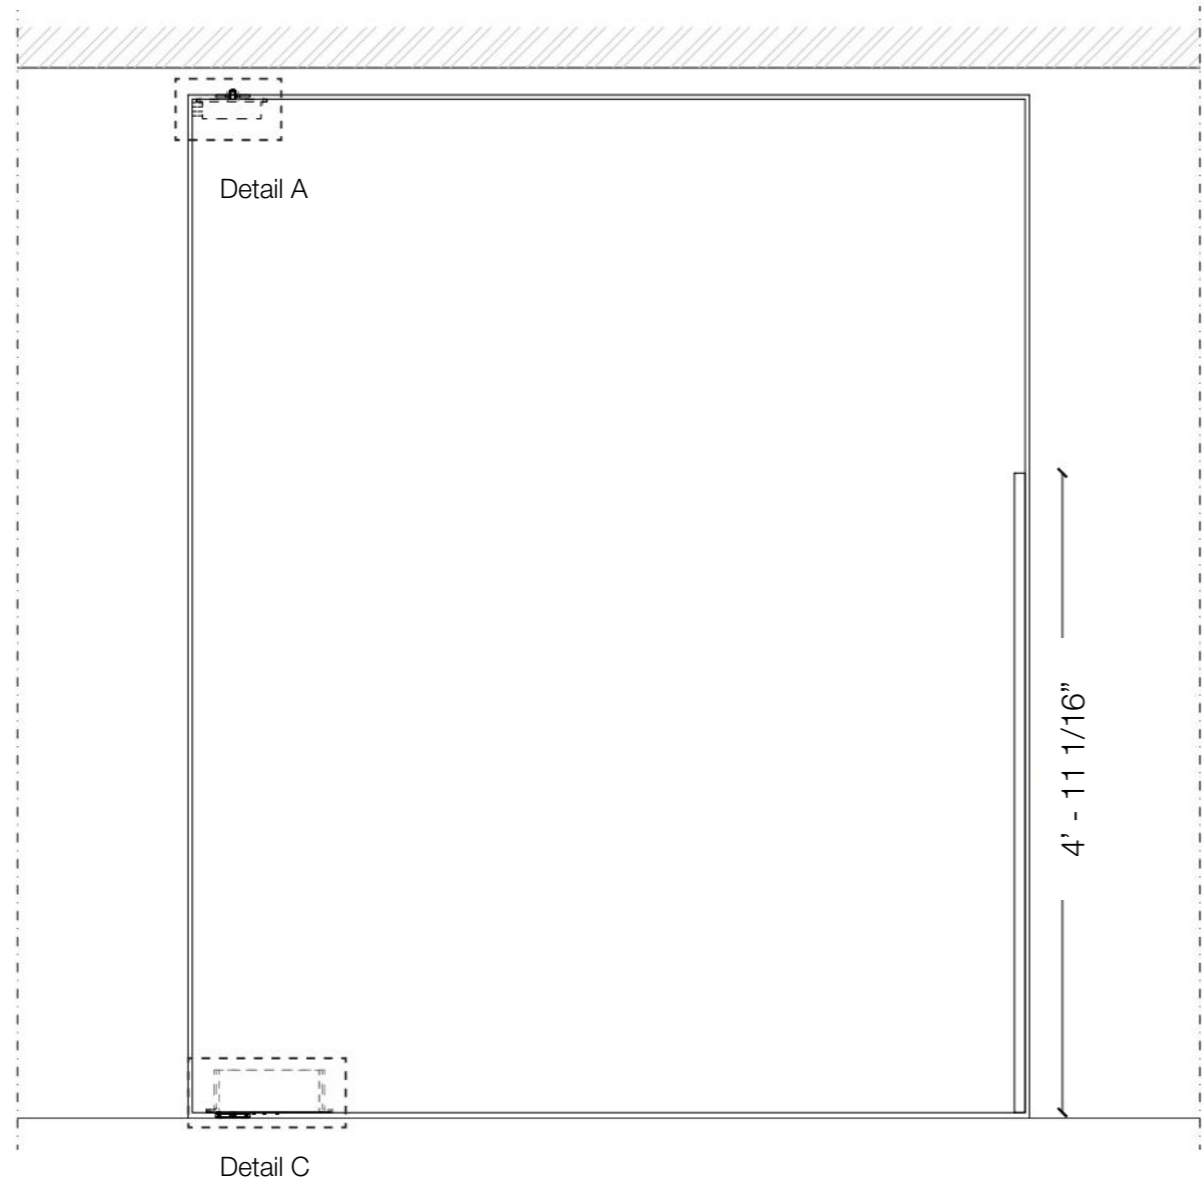

Thanks to a sophisticated system of concealed pivots, the door can freely rotate on its axis to different degrees of opening, obtaining a surprising effect of movement.

Decor Pivot door can be carved on both sides and can be integrated into wall panels of the same collection.

BD 16 PD Pivot Door /Decor Horizontal Carved

BD 16 PD Pivot Door /Decor Vertical Carved

Pivot door - without door frame

Vertical section

Horizontal section

Pivot door - with door frame

Vertical section

Horizontal section

Legend			
Door dimensions			
<b>Width:</b> min. (2' - 3 1/2") - max. (6' - 7")		<b>Height:</b> min. (6' - 7") - max. (9' - 10")	
<b>A</b> = Door way	A - 84 mm	<b>A1</b> = Door way	A - 70 mm
<b>B</b> = Door		<b>B1</b> = Door	A - 70 mm
<b>C</b> = Min. distance between centres	> 91 mm		
<b>D</b> = Doorframe dimensions	A - 20 mm	<b>D1</b> = Doorframe dimensions	A - 18 mm
<b>E</b> = Covering dimensions	A + 150 mm	<b>E1</b> = Covering dimensions	A + 27 mm

Pivot door

Detail A

Detail 1

Door section

**Legend**

Door dimensions  
**Width:** min. (2' - 3 1/2") - max. (6' - 7")      **Height:** min. (6' - 7") - max. (9' - 10")

<b>A</b> = Door way		<b>A1</b> = Door way
<b>B</b> = Door	A - 20 mm	<b>B1</b> = Door      A1 - 23mm
<b>C</b> = Min. distance between centres	> 91 mm	