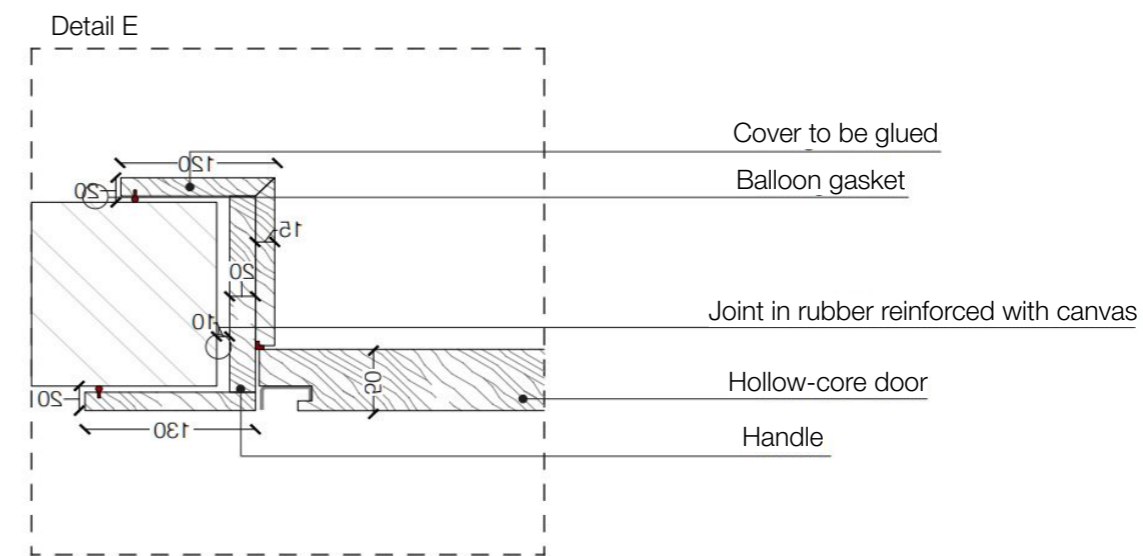

Doorframe details