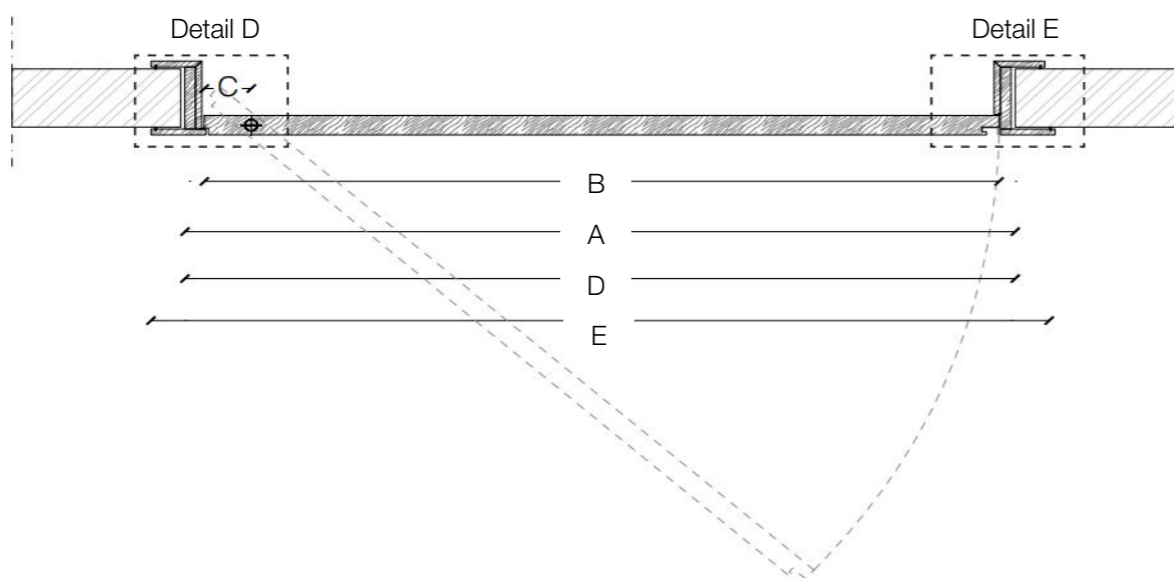

Thanks to a sophisticated system of concealed pivots, the door can freely rotate on its axis to different degrees of opening, obtaining a surprising effect of movement.

Decor Pivot door can be carved on both sides and can be integrated into wall panels of the same collection.

BD 16 PD Pivot Door /Decor Horizontal Carved

BD 16 PD Pivot Door /Decor Vertical Carved

Pivot door - without door frame

Vertical section

Horizontal section

Pivot door - with door frame

Vertical section

Horizontal section

Legend			
Door dimensions			
<b>Width:</b> min. (2' - 3 1/2") - max. (6' - 7")		<b>Height:</b> min. (6' - 7") - max. (9' - 10")	
<b>A</b> = Door way	A - 84 mm	<b>A1</b> = Door way	A - 70 mm
<b>B</b> = Door		<b>B1</b> = Door	A - 70 mm
<b>C</b> = Min. distance between centres	> 91 mm		
<b>D</b> = Doorframe dimensions	A - 20 mm	<b>D1</b> = Doorframe dimensions	A - 18 mm
<b>E</b> = Covering dimensions	A + 150 mm	<b>E1</b> = Covering dimensions	A + 27 mm

Pivot door

Detail A

Detail 1

Door section

**Legend**

Door dimensions  
**Width:** min. (2' - 3 1/2") - max. (6' - 7")      **Height:** min. (6' - 7") - max. (9' - 10")

<b>A</b> = Door way		<b>A1</b> = Door way
<b>B</b> = Door	A - 20 mm	<b>B1</b> = Door      A1 - 23mm
<b>C</b> = Min. distance between centres	> 91 mm	