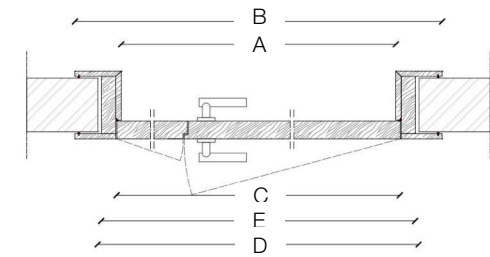

BD 16 door is no longer conceived as object-function but as a distinctive element that increases the value of the place in which it is collocated. The carved surface underlines once again the Laurameroni strong vocation for the treatment of materials and particularly of surfaces. The door can be made to measure according to the dimensions and wood-essences chosen by the customer.

STANDARD FRAME

DIMENSIONS

Standard single hinged door

Standard single hinged door with panels

Standard asymmetrical double hinged door

Standard asymmetrical double hinged door with wall panels

Standard symmetrical double hinged door

Standard symmetrical double hinged door with wall panels

Legend

- A** = Opening width
- C** = Door
- D** = Door way
- E** = Doorframe dimensions
- A1** = Opening width
- C1** = Door
- D1** = Door way
- E1** = Doorframe dimensions
- D** - 114 mm
- D+** 100 mm
- D** - 14 mm
- D1** - 57 mm
- D1** - 55 mm
- D1** - 7 mm

SLIM FRAME

DIMENSIONS

Standard single hinged door

Vertical section

Standard asymmetrical double hinged door

Standard symmetrical double hinged door

Legend

- | | |
|----------------------------------|-------------------|
| A = Opening width | D - 114 mm |
| C = Door | D + 100 mm |
| D = Door way | D - 14 mm |
| E = Doorframe dimensions | D1 - 57 mm |
| A1 = Opening width | D1 - 55 mm |
| C1 = Door | D1 - 7 mm |
| D1 = Door way | |
| E1 = Doorframe dimensions | |