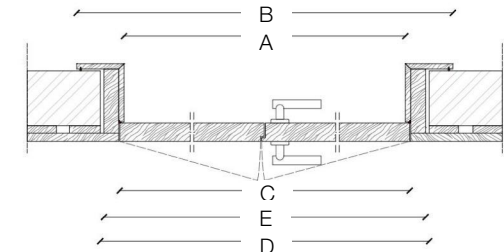

BD 16 door is no longer conceived as object-function but as a distinctive element that increases the value of the place in which it is collocated. The carved surface underlines once again the Laurameroni strong vocation for the treatment of materials and particularly of surfaces. The door can be made to measure according to the dimensions and wood-essences chosen by the customer.

STANDARD FRAME

DIMENSIONS

Standard single hinged door

Standard single hinged door with panels

Standard asymmetrical double hinged door

Standard asymmetrical double hinged door with wall panels

Standard symmetrical double hinged door

Standard symmetrical double hinged door with wall panels

Legend

- A** = Opening width
- C** = Door
- D** = Door way
- E** = Doorframe dimensions
- A1** = Opening width
- C1** = Door
- D1** = Door way
- E1** = Doorframe dimensions
- D** - 114 mm
- D+** 100 mm
- D** - 14 mm
- D1** - 57 mm
- D1** - 55 mm
- D1** - 7 mm

SLIM FRAME

DIMENSIONS

Standard single hinged door

Vertical section

Standard asymmetrical double hinged door

Standard symmetrical double hinged door

Legend

- | | |
|----------------------------------|-------------------|
| A = Opening width | D - 114 mm |
| C = Door | D + 100 mm |
| D = Door way | D - 14 mm |
| E = Doorframe dimensions | D1 - 57 mm |
| A1 = Opening width | D1 - 55 mm |
| C1 = Door | D1 - 7 mm |
| D1 = Door way | |
| E1 = Doorframe dimensions | |