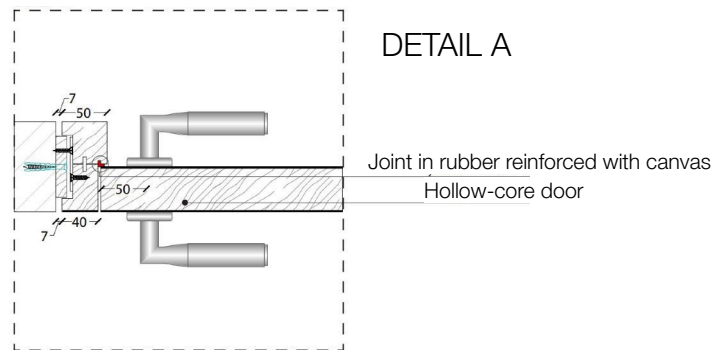

Standard symmetrical double hinged door with wall panels

Legend

- A** = Opening width
- C** = Door
- D** = Door way
- E** = Doorframe dimensions
- A1** = Opening width
- C1** = Door
- D1** = Door way
- E1** = Doorframe dimensions
- D** - 114 mm
- D+** 100 mm
- D** - 14 mm
- D1** - 57 mm
- D1** - 55 mm
- D1** - 7 mm

SLIM FRAME

DIMENSIONS

Standard single hinged door

Vertical section

Standard asymmetrical double hinged door

Standard symmetrical double hinged door

Legend

- | | |
|----------------------------------|-------------------|
| A = Opening width | D - 114 mm |
| C = Door | D + 100 mm |
| D = Door way | D - 14 mm |
| E = Doorframe dimensions | D1 - 57 mm |
| A1 = Opening width | D1 - 55 mm |
| C1 = Door | D1 - 7 mm |
| D1 = Door way | |
| E1 = Doorframe dimensions | |