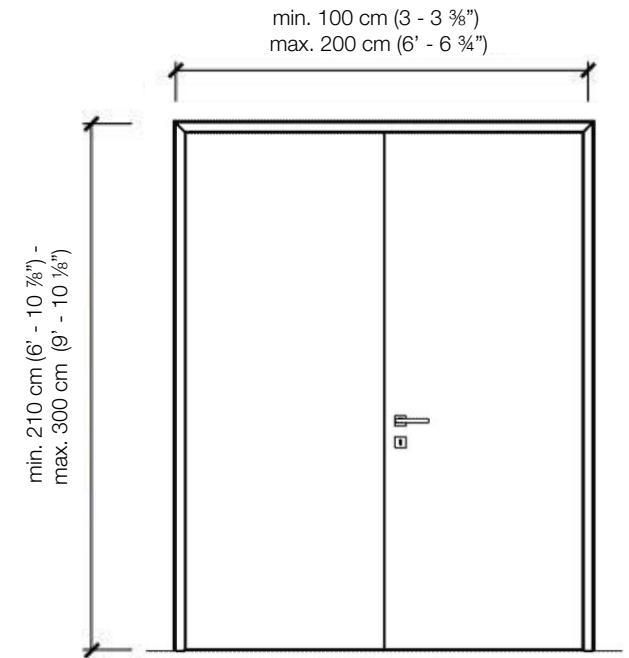

BD16 is also available with the middle panel in glass; wood veneered with vertical grain; lacquered (brushed matt or bright) or covered with fabric.

Decor door is available in the single leaf, asymmetrical and symmetrical double-leaf versions and it can be integrated with Decor wall panels to create a unique system.

STANDARD FRAME

DIMENSIONS

Standard single hinged door

Standard single hinged door with panels

Standard asymmetrical double hinged door

Standard asymmetrical double hinged door with wall panels

Standard symmetrical double hinged door

Standard symmetrical double hinged door with wall panels

Legend

- A** = Opening width
- C** = Door
- D** = Door way
- E** = Doorframe dimensions
- A1** = Opening width
- C1** = Door
- D1** = Door way
- E1** = Doorframe dimensions
- D** - 114 mm
- D+** 100 mm
- D** - 14 mm
- D1** - 57 mm
- D1** - 55 mm
- D1** - 7 mm

SLIM FRAME

DIMENSIONS

Standard single hinged door

Vertical section

Standard asymmetrical double hinged door

Standard symmetrical double hinged door

Legend

- | | |
|----------------------------------|-------------------|
| A = Opening width | D - 114 mm |
| C = Door | D + 100 mm |
| D = Door way | D - 14 mm |
| E = Doorframe dimensions | D1 - 57 mm |
| A1 = Opening width | D1 - 55 mm |
| C1 = Door | D1 - 7 mm |
| D1 = Door way | |
| E1 = Doorframe dimensions | |