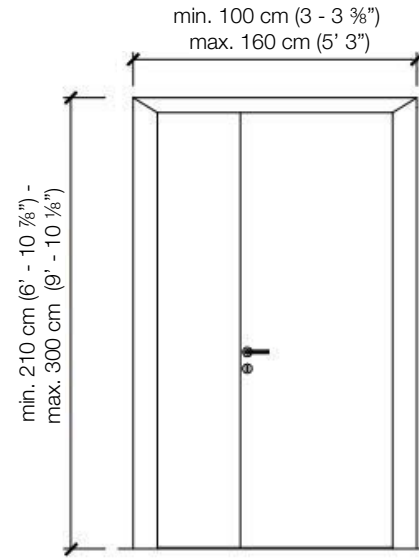

STANDARD FRAME

DIMENSIONS

Standard single hinged door

Standard single hinged door with panels

Standard asymmetrical double hinged door

Standard asymmetrical double hinged door with wall panels

Standard symmetrical double hinged door

Standard symmetrical double hinged door with wall panels

Legend

- A** = Opening width
- C** = Door
- D** = Door way
- E** = Doorframe dimensions
- A1** = Opening width
- C1** = Door
- D1** = Door way
- E1** = Doorframe dimensions
- D** - 114 mm
- D+** 100 mm
- D** - 14 mm
- D1** - 57 mm
- D1** - 55 mm
- D1** - 7 mm

SLIM FRAME

DIMENSIONS

Standard single hinged door

Vertical section

Standard asymmetrical double hinged door

Standard symmetrical double hinged door

Legend

- | | |
|----------------------------------|-------------------|
| A = Opening width | D - 114 mm |
| C = Door | D + 100 mm |
| D = Door way | D - 14 mm |
| E = Doorframe dimensions | D1 - 57 mm |
| A1 = Opening width | D1 - 55 mm |
| C1 = Door | D1 - 7 mm |
| D1 = Door way | |
| E1 = Doorframe dimensions | |