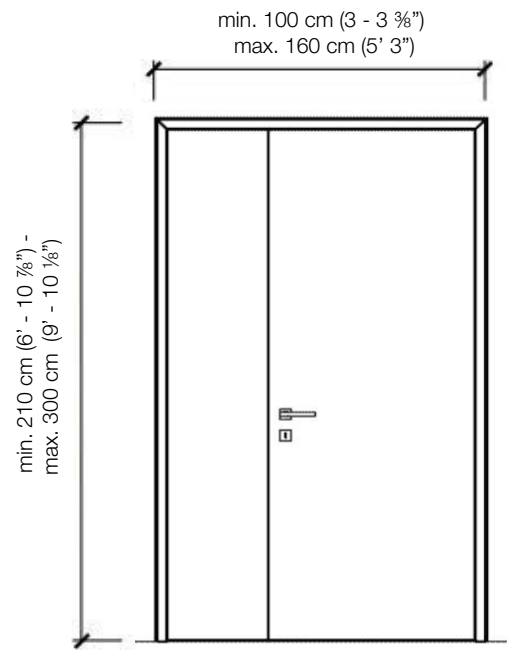

STANDARD FRAME

DIMENSIONS

Standard single hinged door

Standard single hinged door with panels

Standard asymmetrical double hinged door

Standard asymmetrical double hinged door with wall panels

Standard symmetrical double hinged door

Standard symmetrical double hinged door with wall panels

Legend

- A** = Opening width
- C** = Door
- D** = Door way
- E** = Doorframe dimensions
- A1** = Opening width
- C1** = Door
- D1** = Door way
- E1** = Doorframe dimensions
- D** - 114 mm
- D+** 100 mm
- D** - 14 mm
- D1** - 57 mm
- D1** - 55 mm
- D1** - 7 mm

SLIM FRAME

DIMENSIONS

Standard single hinged door

Vertical section

Standard asymmetrical double hinged door

Standard symmetrical double hinged door

Legend

- | | |
|----------------------------------|-------------------|
| A = Opening width | D - 114 mm |
| C = Door | D + 100 mm |
| D = Door way | D - 14 mm |
| E = Doorframe dimensions | D1 - 57 mm |
| A1 = Opening width | D1 - 55 mm |
| C1 = Door | D1 - 7 mm |
| D1 = Door way | |
| E1 = Doorframe dimensions | |