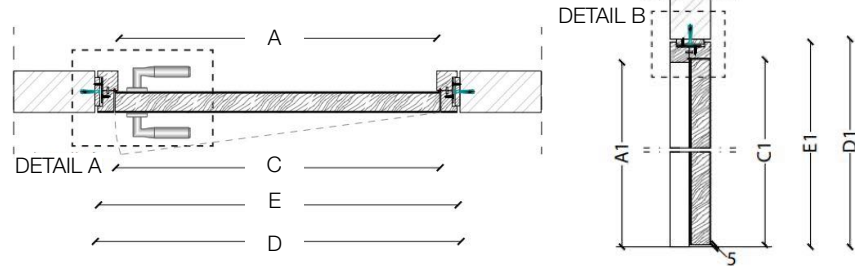

STANDARD FRAME

DIMENSIONS

Standard single hinged door

Standard single hinged door with panels

Standard asymmetrical double hinged door

Standard asymmetrical double hinged door with wall panels

Standard symmetrical double hinged door

Standard symmetrical double hinged door with wall panels

Legend

- A** = Opening width
- C** = Door
- D** = Door way
- E** = Doorframe dimensions
- A1** = Opening width
- C1** = Door
- D1** = Door way
- E1** = Doorframe dimensions
- D** - 114 mm
- D+** 100 mm
- D** - 14 mm
- D1** - 57 mm
- D1** - 55 mm
- D1** - 7 mm

SLIM FRAME

DIMENSIONS

Standard single hinged door

Vertical section

Standard asymmetrical double hinged door

Standard symmetrical double hinged door

Legend

- | | |
|----------------------------------|-------------------|
| A = Opening width | D - 114 mm |
| C = Door | D + 100 mm |
| D = Door way | D - 14 mm |
| E = Doorframe dimensions | D1 - 57 mm |
| A1 = Opening width | D1 - 55 mm |
| C1 = Door | D1 - 7 mm |
| D1 = Door way | |
| E1 = Doorframe dimensions | |