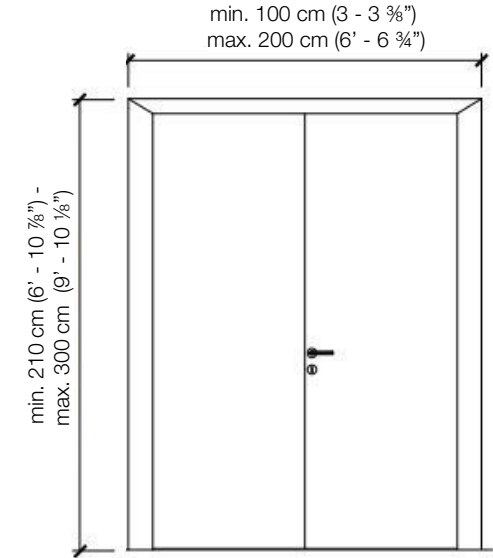

STANDARD FRAME

DIMENSIONS

Standard single hinged door

Standard single hinged door with panels

Standard asymmetrical double hinged door

Standard asymmetrical double hinged door with wall panels

Standard symmetrical double hinged door

Standard symmetrical double hinged door with wall panels

Legend

- A** = Opening width
- C** = Door
- D** = Door way
- E** = Doorframe dimensions
- A1** = Opening width
- C1** = Door
- D1** = Door way
- E1** = Doorframe dimensions
- D** - 114 mm
- D+** 100 mm
- D** - 14 mm
- D1** - 57 mm
- D1** - 55 mm
- D1** - 7 mm

SLIM FRAME

DIMENSIONS

Standard single hinged door

Vertical section

Standard asymmetrical double hinged door

Standard symmetrical double hinged door

Legend

- | | |
|----------------------------------|-------------------|
| A = Opening width | D - 114 mm |
| C = Door | D + 100 mm |
| D = Door way | D - 14 mm |
| E = Doorframe dimensions | D1 - 57 mm |
| A1 = Opening width | D1 - 55 mm |
| C1 = Door | D1 - 7 mm |
| D1 = Door way | |
| E1 = Doorframe dimensions | |