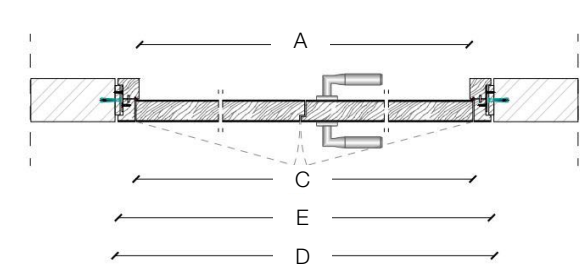

STANDARD FRAME

DIMENSIONS

Standard single hinged door

Standard single hinged door with panels

Standard asymmetrical double hinged door

Standard asymmetrical double hinged door with wall panels

Standard symmetrical double hinged door

Standard symmetrical double hinged door with wall panels

Legend

- A** = Opening width
- C** = Door
- D** = Door way
- E** = Doorframe dimensions
- A1** = Opening width
- C1** = Door
- D1** = Door way
- E1** = Doorframe dimensions
- D** - 114 mm
- D+** 100 mm
- D** - 14 mm
- D1** - 57 mm
- D1** - 55 mm
- D1** - 7 mm

SLIM FRAME

DIMENSIONS

Standard single hinged door

Vertical section

Standard asymmetrical double hinged door

Standard symmetrical double hinged door

Legend

- | | |
|----------------------------------|-------------------|
| A = Opening width | D - 114 mm |
| C = Door | D + 100 mm |
| D = Door way | D - 14 mm |
| E = Doorframe dimensions | D1 - 57 mm |
| A1 = Opening width | D1 - 55 mm |
| C1 = Door | D1 - 7 mm |
| D1 = Door way | |
| E1 = Doorframe dimensions | |