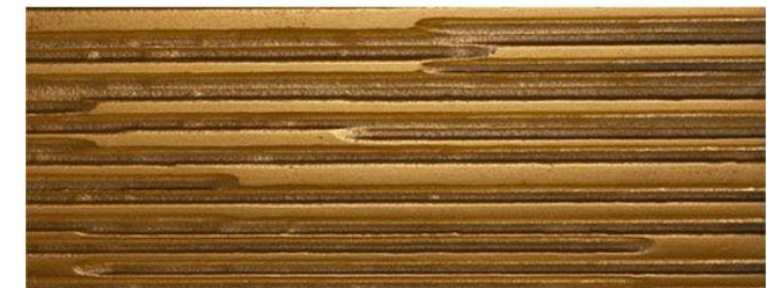

Aniline dyed

Decor Liquid Metals

Bronze

Tin

Gold 9K

Copper

www.materiacollection.com | info@materiacollection.com

MATERIA COLLECTION
LUXURY DECOR AND BESPOKE SOLUTIONS