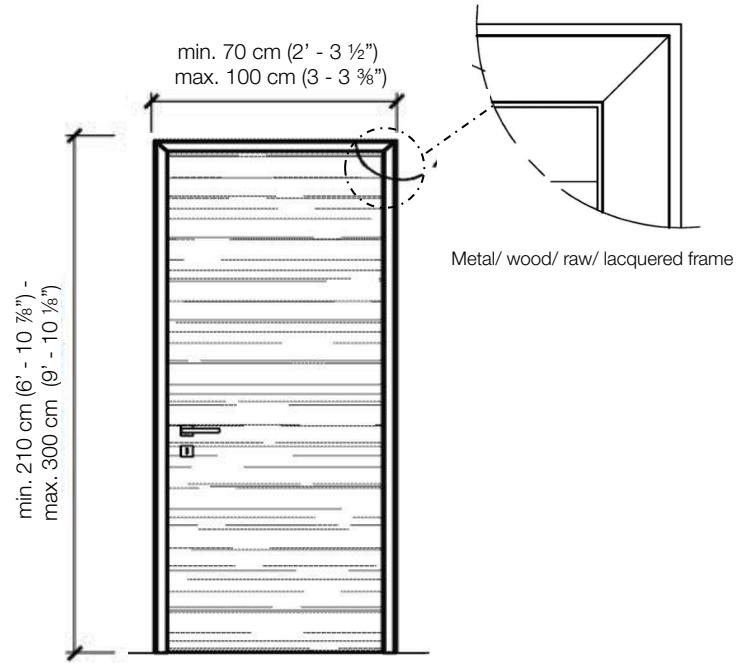

BD16 is also available with the middle panel in glass; wood veneered with vertical grain; lacquered (brushed matt or bright) or covered with fabric.

Decor door is available in the single leaf, asymmetrical and symmetrical double-leaf versions and it can be integrated with Decor wall panels to create a unique system.

STANDARD FRAME

DIMENSIONS

Standard single hinged door

Standard single hinged door with panels

Standard asymmetrical double hinged door

Standard asymmetrical double hinged door with wall panels

Standard symmetrical double hinged door

Standard symmetrical double hinged door with wall panels

Legend

- A** = Opening width
- C** = Door
- D** = Door way
- E** = Doorframe dimensions
- A1** = Opening width
- C1** = Door
- D1** = Door way
- E1** = Doorframe dimensions
- D** - 114 mm
- D+** 100 mm
- D** - 14 mm
- D1** - 57 mm
- D1** - 55 mm
- D1** - 7 mm

SLIM FRAME

DIMENSIONS

Standard single hinged door

Vertical section

Standard asymmetrical double hinged door

Standard symmetrical double hinged door

Legend

- | | |
|----------------------------------|-------------------|
| A = Opening width | D - 114 mm |
| C = Door | D + 100 mm |
| D = Door way | D - 14 mm |
| E = Doorframe dimensions | D1 - 57 mm |
| A1 = Opening width | D1 - 55 mm |
| C1 = Door | D1 - 7 mm |
| D1 = Door way | |
| E1 = Doorframe dimensions | |