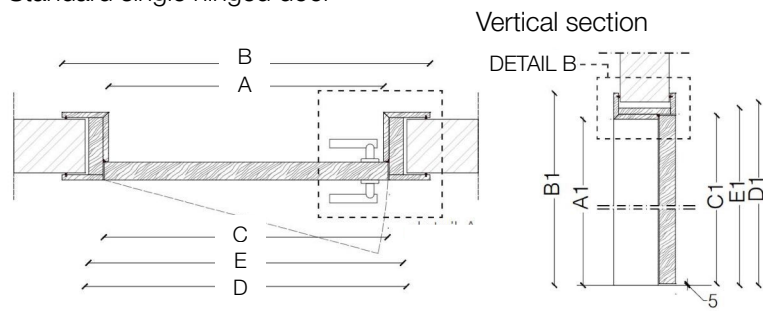

BD16 is also available with the middle panel in glass; wood veneered with vertical grain; lacquered (brushed matt or bright) or covered with fabric.

Decor door is available in the single leaf, asymmetrical and symmetrical double-leaf versions and it can be integrated with Decor wall panels to create a unique system.

STANDARD FRAME

DIMENSIONS

Standard single hinged door

Standard single hinged door with panels

Standard asymmetrical double hinged door

Standard asymmetrical double hinged door with wall panels

Standard symmetrical double hinged door

Standard symmetrical double hinged door with wall panels

Legend

- A** = Opening width
- C** = Door
- D** = Door way
- E** = Doorframe dimensions
- A1** = Opening width
- C1** = Door
- D1** = Door way
- E1** = Doorframe dimensions
- D** - 114 mm
- D+** 100 mm
- D** - 14 mm
- D1** - 57 mm
- D1** - 55 mm
- D1** - 7 mm

SLIM FRAME

DIMENSIONS

Standard single hinged door

Vertical section

Standard asymmetrical double hinged door

Standard symmetrical double hinged door

Legend

- | | |
|----------------------------------|-------------------|
| A = Opening width | D - 114 mm |
| C = Door | D + 100 mm |
| D = Door way | D - 14 mm |
| E = Doorframe dimensions | D1 - 57 mm |
| A1 = Opening width | D1 - 55 mm |
| C1 = Door | D1 - 7 mm |
| D1 = Door way | |
| E1 = Doorframe dimensions | |