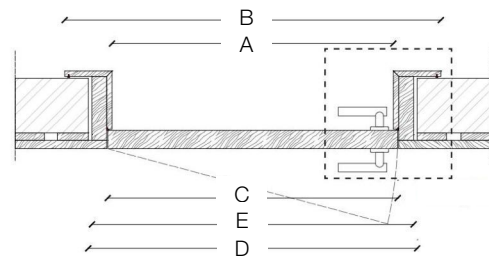

BD 16 door is no longer conceived as object-function but as a distinctive element that increases the value of the place in which it is collocated. The carved surface underlines once again the Laurameroni strong vocation for the treatment of materials and particularly of surfaces. The door can be made to measure according to the dimensions and wood-essences chosen by the customer.

STANDARD FRAME

DIMENSIONS

Standard single hinged door

Standard single hinged door with panels

Standard asymmetrical double hinged door

Standard asymmetrical double hinged door with wall panels

Standard symmetrical double hinged door

Standard symmetrical double hinged door with wall panels

Legend

- A** = Opening width
- C** = Door
- D** = Door way
- E** = Doorframe dimensions
- A1** = Opening width
- C1** = Door
- D1** = Door way
- E1** = Doorframe dimensions
- D** - 114 mm
- D+** 100 mm
- D** - 14 mm
- D1** - 57 mm
- D1** - 55 mm
- D1** - 7 mm

SLIM FRAME

DIMENSIONS

Standard single hinged door

Vertical section

Standard asymmetrical double hinged door

Standard symmetrical double hinged door

Legend

- | | |
|----------------------------------|-------------------|
| A = Opening width | D - 114 mm |
| C = Door | D + 100 mm |
| D = Door way | D - 14 mm |
| E = Doorframe dimensions | D1 - 57 mm |
| A1 = Opening width | D1 - 55 mm |
| C1 = Door | D1 - 7 mm |
| D1 = Door way | |
| E1 = Doorframe dimensions | |