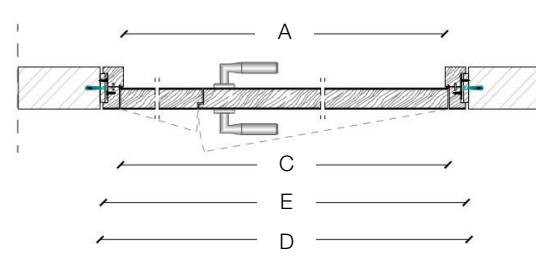

STANDARD FRAME

DIMENSIONS

Standard single hinged door

Standard single hinged door with panels

Standard asymmetrical double hinged door

Standard asymmetrical double hinged door with wall panels

Standard symmetrical double hinged door

Standard symmetrical double hinged door with wall panels

Legend

- A** = Opening width
- C** = Door
- D** = Door way
- E** = Doorframe dimensions
- A1** = Opening width
- C1** = Door
- D1** = Door way
- E1** = Doorframe dimensions
- D** - 114 mm
- D+** 100 mm
- D** - 14 mm
- D1** - 57 mm
- D1** - 55 mm
- D1** - 7 mm

SLIM FRAME

DIMENSIONS

Standard single hinged door

Vertical section

Standard asymmetrical double hinged door

Standard symmetrical double hinged door

Legend

- | | |
|----------------------------------|-------------------|
| A = Opening width | D - 114 mm |
| C = Door | D + 100 mm |
| D = Door way | D - 14 mm |
| E = Doorframe dimensions | D1 - 57 mm |
| A1 = Opening width | D1 - 55 mm |
| C1 = Door | D1 - 7 mm |
| D1 = Door way | |
| E1 = Doorframe dimensions | |