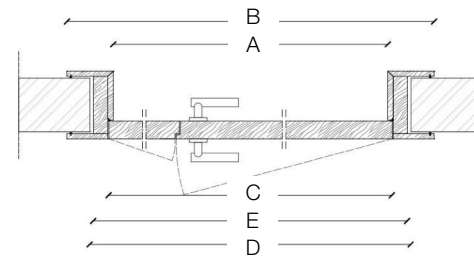

BD 16 door is no longer conceived as object-function but as a distinctive element that increases the value of the place in which it is collocated. The carved surface underlines once again the Laurameroni strong vocation for the treatment of materials and particularly of surfaces. The door can be made to measure according to the dimensions and wood-essences chosen by the customer.

STANDARD FRAME

DIMENSIONS

Standard single hinged door

Standard single hinged door with panels

Standard asymmetrical double hinged door

Standard asymmetrical double hinged door with wall panels

Standard symmetrical double hinged door

Standard symmetrical double hinged door with wall panels

Legend

- A** = Opening width
- C** = Door
- D** = Door way
- E** = Doorframe dimensions
- A1** = Opening width
- C1** = Door
- D1** = Door way
- E1** = Doorframe dimensions
- D** - 114 mm
- D+** 100 mm
- D** - 14 mm
- D1** - 57 mm
- D1** - 55 mm
- D1** - 7 mm

SLIM FRAME

DIMENSIONS

Standard single hinged door

Vertical section

Standard asymmetrical double hinged door

Standard symmetrical double hinged door

Legend

- | | |
|----------------------------------|-------------------|
| A = Opening width | D - 114 mm |
| C = Door | D + 100 mm |
| D = Door way | D - 14 mm |
| E = Doorframe dimensions | D1 - 57 mm |
| A1 = Opening width | D1 - 55 mm |
| C1 = Door | D1 - 7 mm |
| D1 = Door way | |
| E1 = Doorframe dimensions | |