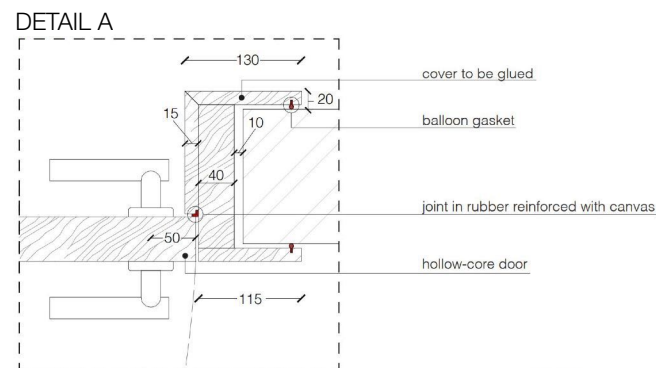

BD 16 door is no longer conceived as object-function but as a distinctive element that increases the value of the place in which it is collocated. The carved surface underlines once again the Laurameroni strong vocation for the treatment of materials and particularly of surfaces. The door can be made to measure according to the dimensions and wood-essences chosen by the customer.

STANDARD FRAME

DIMENSIONS

Standard single hinged door

Standard single hinged door with panels

Standard asymmetrical double hinged door

Standard asymmetrical double hinged door with wall panels

Standard symmetrical double hinged door

Standard symmetrical double hinged door with wall panels

Legend

- A** = Opening width
- C** = Door
- D** = Door way
- E** = Doorframe dimensions
- A1** = Opening width
- C1** = Door
- D1** = Door way
- E1** = Doorframe dimensions
- D** - 114 mm
- D+** 100 mm
- D** - 14 mm
- D1** - 57 mm
- D1** - 55 mm
- D1** - 7 mm

SLIM FRAME

DIMENSIONS

Standard single hinged door

Vertical section

Standard asymmetrical double hinged door

Standard symmetrical double hinged door

Legend

- | | |
|----------------------------------|-------------------|
| A = Opening width | D - 114 mm |
| C = Door | D + 100 mm |
| D = Door way | D - 14 mm |
| E = Doorframe dimensions | D1 - 57 mm |
| A1 = Opening width | D1 - 55 mm |
| C1 = Door | D1 - 7 mm |
| D1 = Door way | |
| E1 = Doorframe dimensions | |