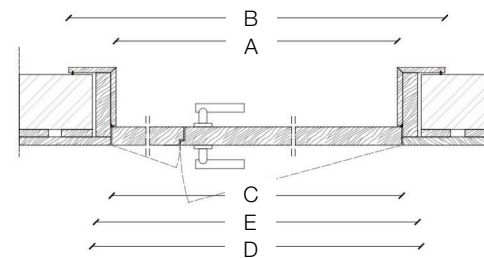

BD 16 door is no longer conceived as object-function but as a distinctive element that increases the value of the place in which it is collocated. The carved surface underlines once again the Laurameroni strong vocation for the treatment of materials and particularly of surfaces. The door can be made to measure according to the dimensions and wood-essences chosen by the customer.

STANDARD FRAME

DIMENSIONS

Standard single hinged door

Standard single hinged door with panels

Standard asymmetrical double hinged door

Standard asymmetrical double hinged door with wall panels

Standard symmetrical double hinged door

Standard symmetrical double hinged door with wall panels

Legend

- A** = Opening width
- C** = Door
- D** = Door way
- E** = Doorframe dimensions
- A1** = Opening width
- C1** = Door
- D1** = Door way
- E1** = Doorframe dimensions
- D** - 114 mm
- D+** 100 mm
- D** - 14 mm
- D1** - 57 mm
- D1** - 55 mm
- D1** - 7 mm

SLIM FRAME

DIMENSIONS

Standard single hinged door

Vertical section

Standard asymmetrical double hinged door

Standard symmetrical double hinged door

Legend

- | | |
|----------------------------------|-------------------|
| A = Opening width | D - 114 mm |
| C = Door | D + 100 mm |
| D = Door way | D - 14 mm |
| E = Doorframe dimensions | D1 - 57 mm |
| A1 = Opening width | D1 - 55 mm |
| C1 = Door | D1 - 7 mm |
| D1 = Door way | |
| E1 = Doorframe dimensions | |