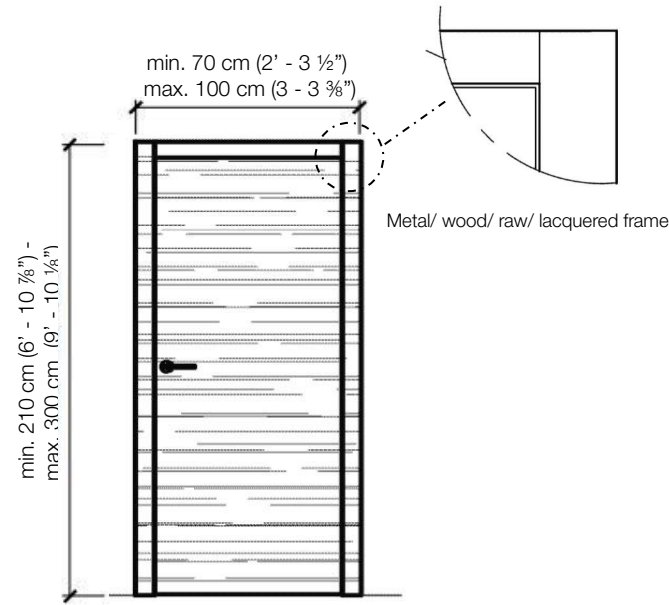

BD16 is also available with the middle panel in glass; wood veneered with vertical grain; lacquered (brushed matt or bright) or covered with fabric.

Decor door is available in the single leaf, asymmetrical and symmetrical double-leaf versions and it can be integrated with Decor wall panels to create a unique system.

STANDARD FRAME

DIMENSIONS

Standard single hinged door

Standard single hinged door with panels

Standard asymmetrical double hinged door

Standard asymmetrical double hinged door with wall panels

Standard symmetrical double hinged door

Standard symmetrical double hinged door with wall panels

Legend

- A** = Opening width
- C** = Door
- D** = Door way
- E** = Doorframe dimensions
- A1** = Opening width
- C1** = Door
- D1** = Door way
- E1** = Doorframe dimensions
- D** - 114 mm
- D+** 100 mm
- D** - 14 mm
- D1** - 57 mm
- D1** - 55 mm
- D1** - 7 mm

SLIM FRAME

DIMENSIONS

Standard single hinged door

Vertical section

Standard asymmetrical double hinged door

Standard symmetrical double hinged door

Legend

- | | |
|----------------------------------|-------------------|
| A = Opening width | D - 114 mm |
| C = Door | D + 100 mm |
| D = Door way | D - 14 mm |
| E = Doorframe dimensions | D1 - 57 mm |
| A1 = Opening width | D1 - 55 mm |
| C1 = Door | D1 - 7 mm |
| D1 = Door way | |
| E1 = Doorframe dimensions | |