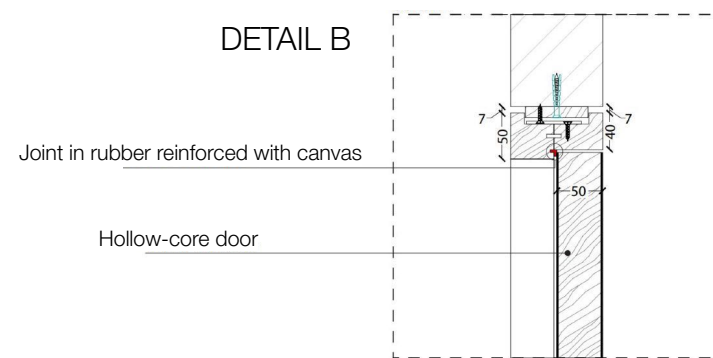

STANDARD FRAME

DIMENSIONS

Standard single hinged door

Standard single hinged door with panels

Standard asymmetrical double hinged door

Standard asymmetrical double hinged door with wall panels

Standard symmetrical double hinged door

Standard symmetrical double hinged door with wall panels

Legend

- A** = Opening width
- C** = Door
- D** = Door way
- E** = Doorframe dimensions
- A1** = Opening width
- C1** = Door
- D1** = Door way
- E1** = Doorframe dimensions
- D** - 114 mm
- D+** 100 mm
- D** - 14 mm
- D1** - 57 mm
- D1** - 55 mm
- D1** - 7 mm

SLIM FRAME

DIMENSIONS

Standard single hinged door

Vertical section

Standard asymmetrical double hinged door

Standard symmetrical double hinged door

Legend

- | | |
|----------------------------------|-------------------|
| A = Opening width | D - 114 mm |
| C = Door | D + 100 mm |
| D = Door way | D - 14 mm |
| E = Doorframe dimensions | D1 - 57 mm |
| A1 = Opening width | D1 - 55 mm |
| C1 = Door | D1 - 7 mm |
| D1 = Door way | |
| E1 = Doorframe dimensions | |