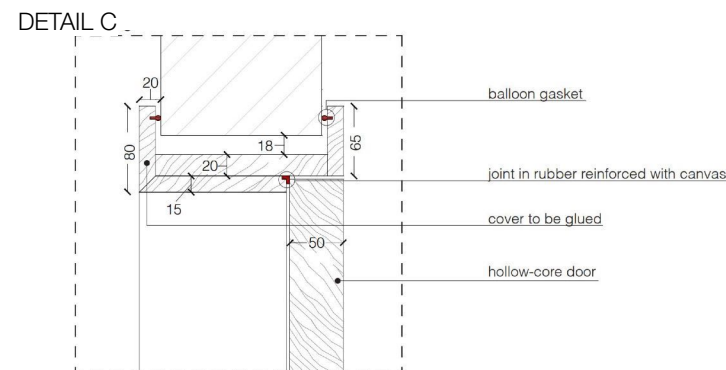

BD16 is also available with the middle panel in glass; wood veneered with vertical grain; lacquered (brushed matt or bright) or covered with fabric.

Decor door is available in the single leaf, asymmetrical and symmetrical double-leaf versions and it can be integrated with Decor wall panels to create a unique system.

STANDARD FRAME

DIMENSIONS

Standard single hinged door

Standard single hinged door with panels

Standard asymmetrical double hinged door

Standard asymmetrical double hinged door with wall panels

Standard symmetrical double hinged door

Standard symmetrical double hinged door with wall panels

Legend

- A** = Opening width
- C** = Door
- D** = Door way
- E** = Doorframe dimensions
- A1** = Opening width
- C1** = Door
- D1** = Door way
- E1** = Doorframe dimensions
- D** - 114 mm
- D+** 100 mm
- D** - 14 mm
- D1** - 57 mm
- D1** - 55 mm
- D1** - 7 mm

SLIM FRAME

DIMENSIONS

Standard single hinged door

Vertical section

Standard asymmetrical double hinged door

Standard symmetrical double hinged door

Legend

- | | |
|----------------------------------|-------------------|
| A = Opening width | D - 114 mm |
| C = Door | D + 100 mm |
| D = Door way | D - 14 mm |
| E = Doorframe dimensions | D1 - 57 mm |
| A1 = Opening width | D1 - 55 mm |
| C1 = Door | D1 - 7 mm |
| D1 = Door way | |
| E1 = Doorframe dimensions | |