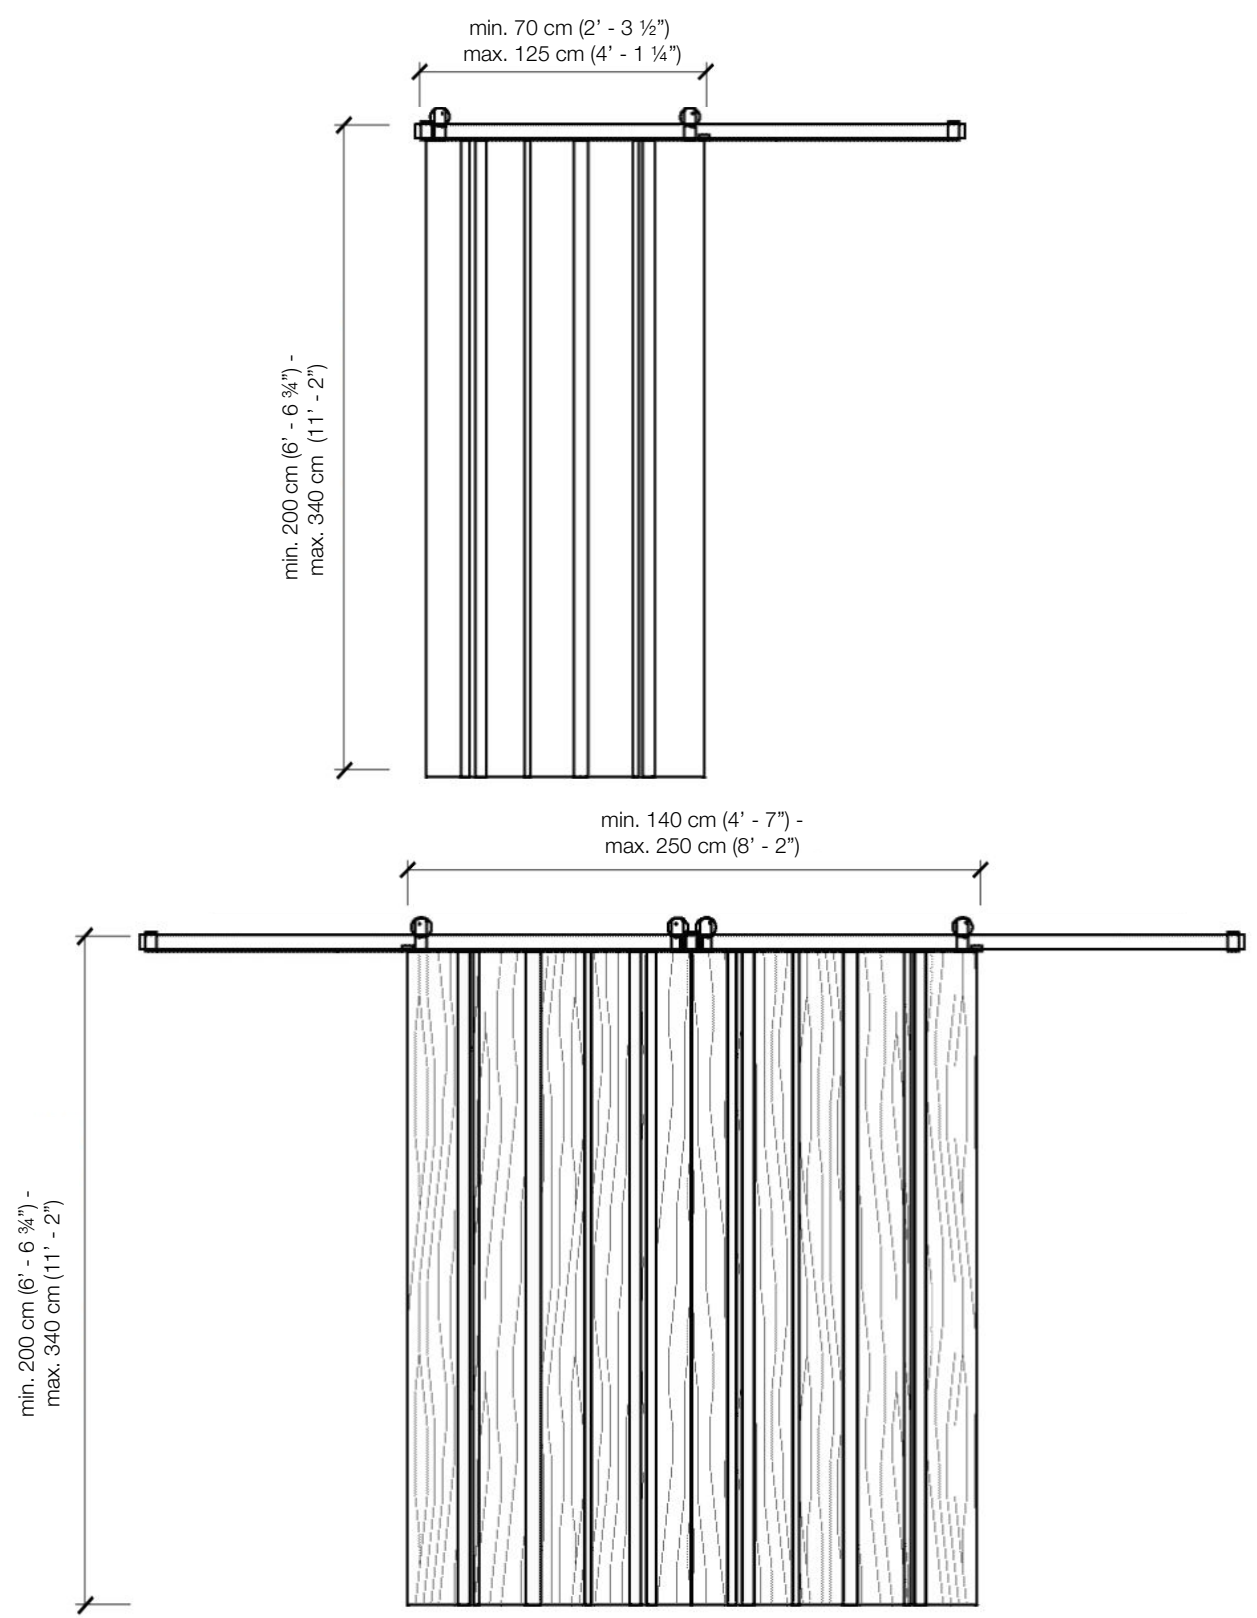

This sliding door is not only a functional object but rather a design element to reinterpret and decorate space, ideal for clients looking for innovative solutions.

Bamboo Door, similarly to the wall panels, has a series of channels of different sizes that cut across the surface, each time creating different designs.

The introduction of bars lacquered in a variety of colors makes it possible to create an endless number of combinations.

DOOR DIMENSIONS

PANEL DIMENSIONS/ ROD CONFIGURATION

*NOTE: PANELS ARE AVAILABLE IN MATTE LACQUERED OR WOOD VENEERED RODS AND CHANNELS AVAILABLE IN MATTE LACQUER ONLY

SLIDING DOOR WITH WALL PANELS AND DOOR FRAME

Single sliding door

Vertical section

DETAIL A

Door frame detail - top view

SLIDING DOOR WITHOUT WALL PANELS

Single Sliding Door

Double Sliding Door