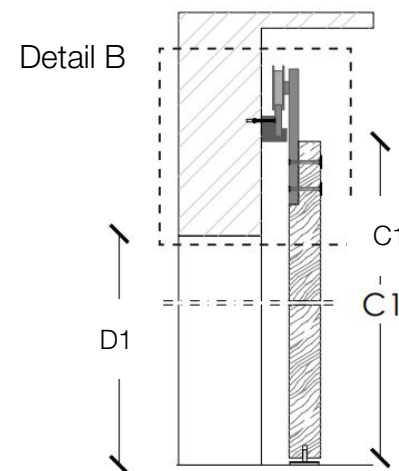

The introduction of bars lacquered in a variety of colors makes it possible to create an endless number of combinations.

DOOR DIMENSIONS

PANEL DIMENSIONS/ ROD CONFIGURATION

*NOTE: PANELS ARE AVAILABLE IN MATTE LACQUERED OR WOOD VENEERED RODS AND CHANNELS AVAILABLE IN MATTE LACQUER ONLY

SLIDING DOOR WITH WALL PANELS AND DOOR FRAME

Single sliding door

Vertical section

DETAIL A

Door frame detail - top view

SLIDING DOOR WITHOUT WALL PANELS

Single Sliding Door

Double Sliding Door

Vertical section

DETAIL B

Door section with one way rail

Legend

C = Door **D +** 100 mm min

D = Door way

C = Door **D +** 150 mm min

D = Door way