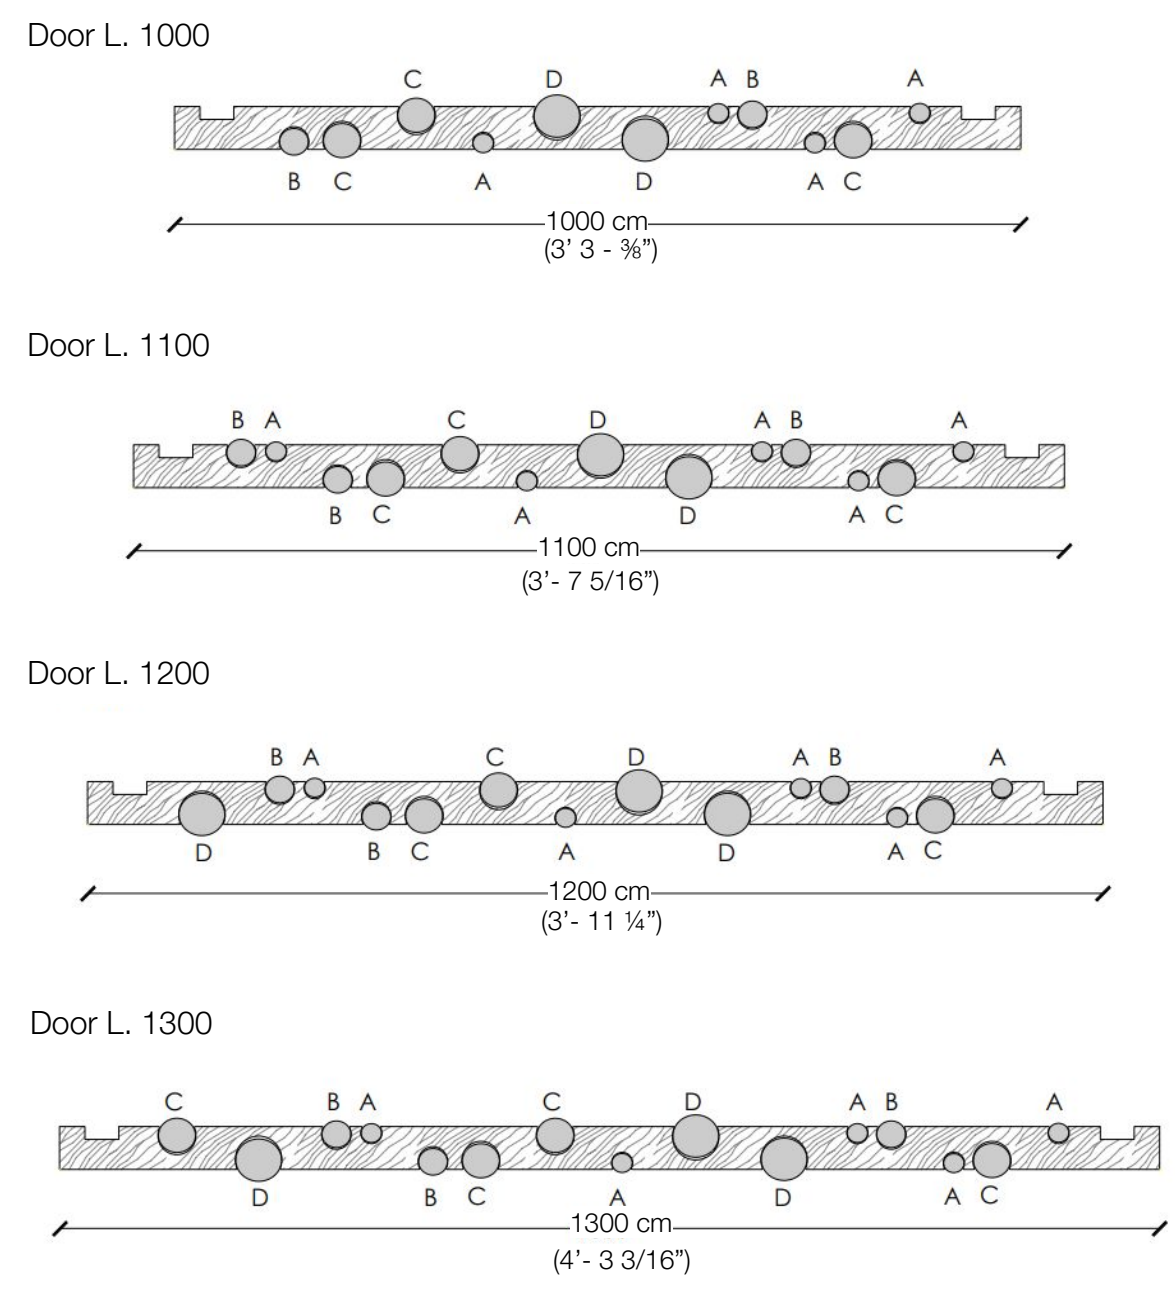

This sliding door is not only a functional object but rather a design element to reinterpret and decorate space, ideal for clients looking for innovative solutions.

Bamboo Door, similarly to the wall panels, has a series of channels of different sizes that cut across the surface, each time creating different designs.

The introduction of bars lacquered in a variety of colors makes it possible to create an endless number of combinations.

DOOR DIMENSIONS

PANEL DIMENSIONS/ ROD CONFIGURATION

*NOTE: PANELS ARE AVAILABLE IN MATTE LACQUERED OR WOOD VENEERED RODS AND CHANNELS AVAILABLE IN MATTE LACQUER ONLY

SLIDING DOOR WITH WALL PANELS AND DOOR FRAME

Single sliding door

Vertical section

DETAIL A

Door frame detail - top view

SLIDING DOOR WITHOUT WALL PANELS

Single Sliding Door

Double Sliding Door