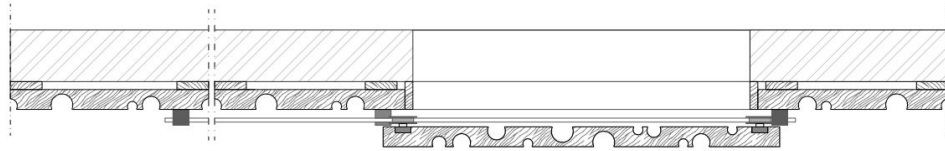

This sliding door is not only a functional object but rather a design element to reinterpret and decorate space, ideal for clients looking for innovative solutions.

Bamboo Door, similarly to the wall panels, has a series of channels of different sizes that cut across the surface, each time creating different designs.

The introduction of bars lacquered in a variety of colors makes it possible to create an endless number of combinations.

DOOR DIMENSIONS

PANEL DIMENSIONS/ ROD CONFIGURATION

*NOTE: PANELS ARE AVAILABLE IN MATTE LACQUERED OR WOOD VENEERED RODS AND CHANNELS AVAILABLE IN MATTE LACQUER ONLY

SLIDING DOOR WITH WALL PANELS AND DOOR FRAME

Single sliding door

Vertical section

DETAIL A

Door frame detail - top view

SLIDING DOOR WITHOUT WALL PANELS

Single Sliding Door

Double Sliding Door

Vertical section

DETAIL B

Door section with one way rail

Legend

C = Door **D +** 100 mm min

D = Door way

C = Door **D +** 150 mm min

D = Door way