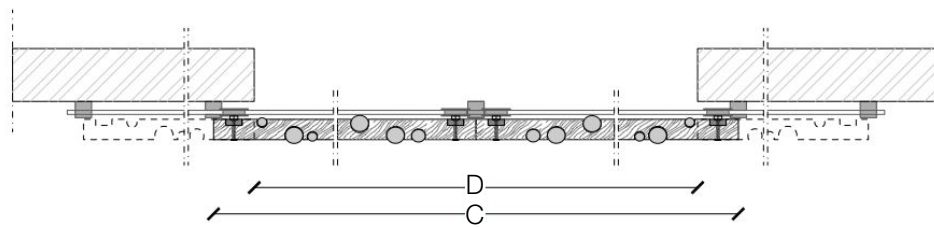

This sliding door is not only a functional object but rather a design element to reinterpret and decorate space, ideal for clients looking for innovative solutions.

Bamboo Door, similarly to the wall panels, has a series of channels of different sizes that cut across the surface, each time creating different designs.

The introduction of bars lacquered in a variety of colors makes it possible to create an endless number of combinations.

DOOR DIMENSIONS

PANEL DIMENSIONS/ ROD CONFIGURATION

*NOTE: PANELS ARE AVAILABLE IN MATTE LACQUERED OR WOOD VENEERED RODS AND CHANNELS AVAILABLE IN MATTE LACQUER ONLY

SLIDING DOOR WITH WALL PANELS AND DOOR FRAME

Single sliding door

Vertical section

DETAIL A

Door frame detail - top view

SLIDING DOOR WITHOUT WALL PANELS

Single Sliding Door

Double Sliding Door

Vertical section

DETAIL B

Door section with one way rail

Legend

C = Door **D +** 100 mm min

D = Door way

C = Door **D +** 150 mm min

D = Door way