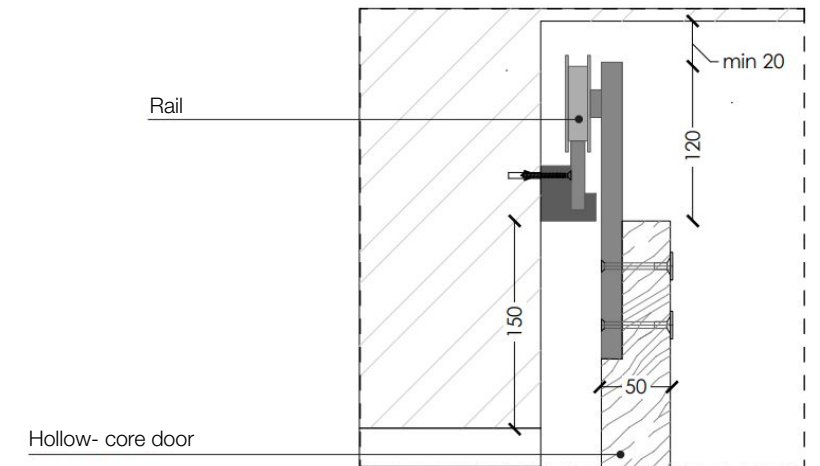

This sliding door is not only a functional object but rather a design element to reinterpret and decorate space, ideal for clients looking for innovative solutions.

Bamboo Door, similarly to the wall panels, has a series of channels of different sizes that cut across the surface, each time creating different designs.

The introduction of bars lacquered in a variety of colors makes it possible to create an endless number of combinations.

DOOR DIMENSIONS

PANEL DIMENSIONS/ ROD CONFIGURATION

*NOTE: PANELS ARE AVAILABLE IN MATTE LACQUERED OR WOOD VENEERED RODS AND CHANNELS AVAILABLE IN MATTE LACQUER ONLY

SLIDING DOOR WITH WALL PANELS AND DOOR FRAME

Single sliding door

Vertical section

DETAIL A

Door frame detail - top view

SLIDING DOOR WITHOUT WALL PANELS

Single Sliding Door

Double Sliding Door

Vertical section

DETAIL B

Door section with one way rail

Legend

C = Door **D +** 100 mm min

D = Door way

C = Door **D +** 150 mm min

D = Door way