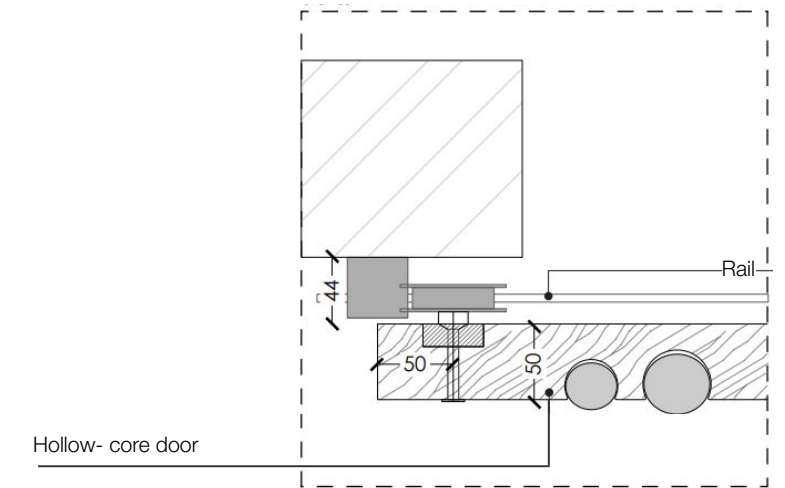

SLIDING DOOR WITH WALL PANELS AND DOOR FRAME

Single sliding door

Vertical section

DETAIL A

Door frame detail - top view

SLIDING DOOR WITHOUT WALL PANELS

Single Sliding Door

Double Sliding Door

Vertical section

DETAIL B

Door section with one way rail

Legend

C = Door **D +** 100 mm min

D = Door way

C = Door **D +** 150 mm min

D = Door way