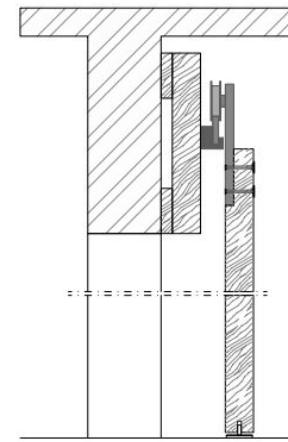

This sliding door is not only a functional object but rather a design element to reinterpret and decorate space, ideal for clients looking for innovative solutions.

Bamboo Door, similarly to the wall panels, has a series of channels of different sizes that cut across the surface, each time creating different designs.

The introduction of bars lacquered in a variety of colors makes it possible to create an endless number of combinations.

DOOR DIMENSIONS

PANEL DIMENSIONS/ ROD CONFIGURATION

*NOTE: PANELS ARE AVAILABLE IN MATTE LACQUERED OR WOOD VENEERED RODS AND CHANNELS AVAILABLE IN MATTE LACQUER ONLY

SLIDING DOOR WITH WALL PANELS AND DOOR FRAME

Single sliding door

Vertical section

DETAIL A

Door frame detail - top view

SLIDING DOOR WITHOUT WALL PANELS

Single Sliding Door

Double Sliding Door

Vertical section

DETAIL B

Door section with one way rail

Legend

C = Door **D +** 100 mm min

D = Door way

C = Door **D +** 150 mm min

D = Door way