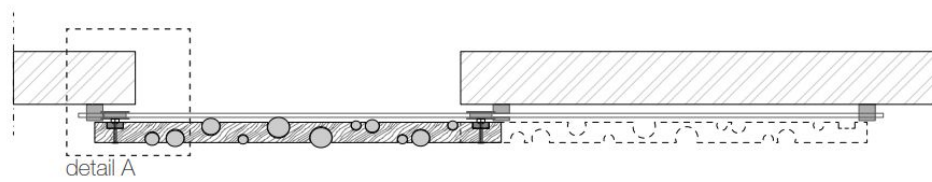

The introduction of bars lacquered in a variety of colors makes it possible to create an endless number of combinations.

DOOR DIMENSIONS

PANEL DIMENSIONS/ ROD CONFIGURATION

*NOTE: PANELS ARE AVAILABLE IN MATTE LACQUERED OR WOOD VENEERED RODS AND CHANNELS AVAILABLE IN MATTE LACQUER ONLY

SLIDING DOOR WITH WALL PANELS AND DOOR FRAME

Single sliding door

Vertical section

DETAIL A

Door frame detail - top view

SLIDING DOOR WITHOUT WALL PANELS

Single Sliding Door

Double Sliding Door

Vertical section

DETAIL B

Door section with one way rail

Legend

C = Door **D +** 100 mm min

D = Door way

C = Door **D +** 150 mm min

D = Door way