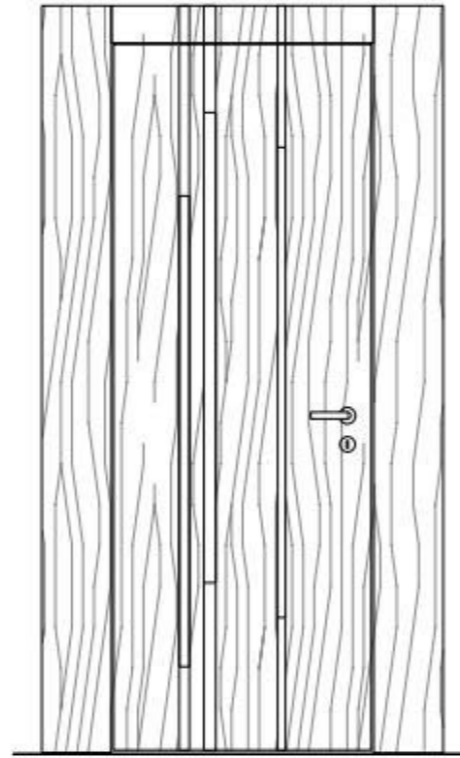

The introduction of bars lacquered in a variety of colors makes it possible to create a number of combinations to satisfy different needs.

Matte lacquered or wood veneered (only on the flat surface) hinged door with matte lacquered channels on both sides. It is available in all wood samples and lacquered in all RAL colors.

It is available in the single leaf, the symmetrical double leaf and the asymmetrical double-leaf models, and can be integrated with wall panels of the same collection to create a unique system.

The lacquered bars, inserted in the door channels, create surprising chromatic effects thanks to infinite combinations of colors can be equipped with LED lighting integrated into the profiles.

LACQUERED HINGED DOOR

WOODEN HINGED DOOR

FINISH NOTES:

Finished in matt lacquered or wood veneered (only on the flat surface) hinged door with matt lacquered channels on both sides. It is available in all wood samples and lacquered in all RAL colours.