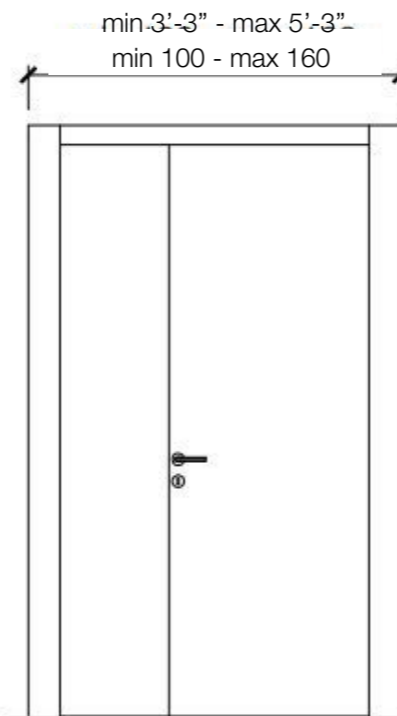

door L. 800

door L. 1000

door L. 1100

Asymmetrical Double Hinged Door