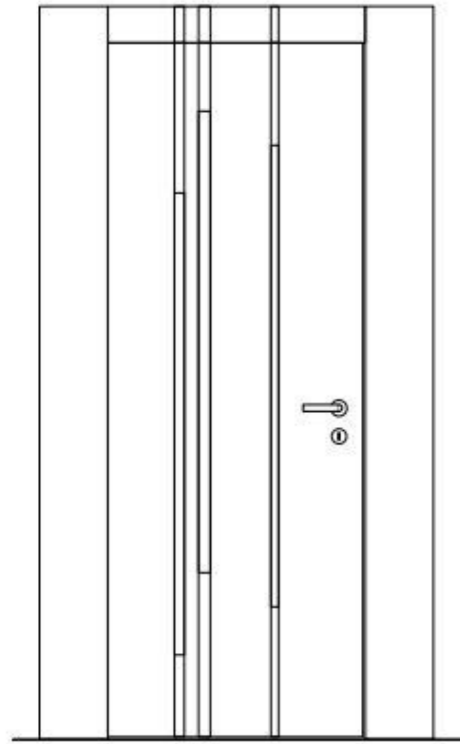

MATERIA

COLLECTION
LUXURY DECOR AND BESPOKE SOLUTIONS

BAMBOO HINGED DOOR

LAURAMERONI
design . collection

The Bamboo door, similarly to wall panels, has a series of channels of different sizes that cut across the surface, each time creating different designs.

The introduction of bars lacquered in a variety of colors makes it possible to create a number of combinations to satisfy different needs.

Matte lacquered or wood veneered (only on the flat surface) hinged door with matte lacquered channels on both sides. It is available in all wood samples and lacquered in all RAL colors.

It is available in the single leaf, the symmetrical double leaf and the asymmetrical double-leaf models, and can be integrated with wall panels of the same collection to create a unique system.

The lacquered bars, inserted in the door channels, create surprising chromatic effects thanks to infinite combinations of colors can be equipped with LED lighting integrated into the profiles.

LACQUERED HINGED DOOR

WOODEN HINGED DOOR

FINISH NOTES:

Finished in matt lacquered or wood veneered (only on the flat surface) hinged door with matt lacquered channels on both sides. It is available in all wood samples and lacquered in all RAL colours.