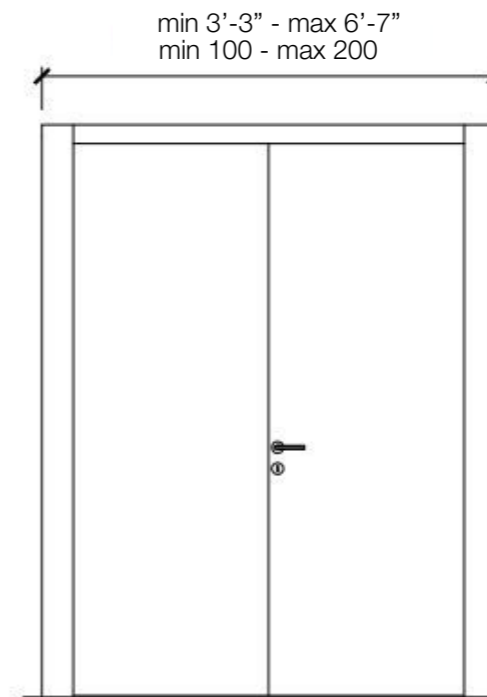

Symmetrical Double Hinged Door