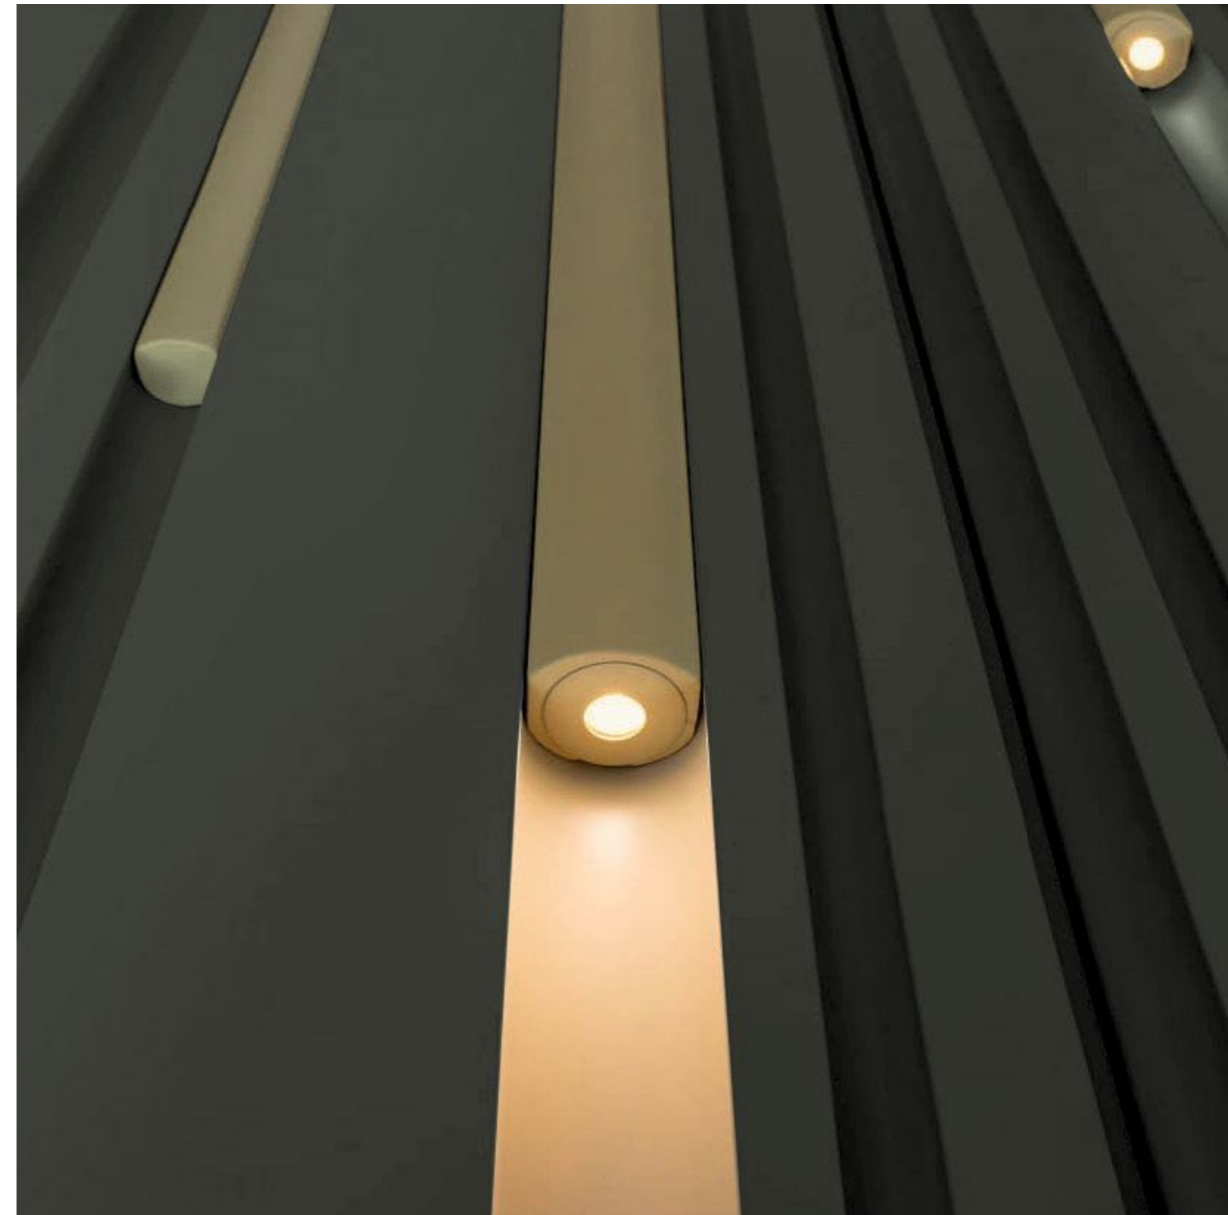

MATERIA

COLLECTION
LUXURY DECOR AND BESPOKE SOLUTIONS

BAMBOO HINGED DOOR

LAURAMERONI
design . collection

The Bamboo door, similarly to wall panels, has a series of channels of different sizes that cut across the surface, each time creating different designs.

The introduction of bars lacquered in a variety of colors makes it possible to create a number of combinations to satisfy different needs.

Matte lacquered or wood veneered (only on the flat surface) hinged door with matte lacquered channels on both sides. It is available in all wood samples and lacquered in all RAL colors.

It is available in the single leaf, the symmetrical double leaf and the asymmetrical double-leaf models, and can be integrated with wall panels of the same collection to create a unique system.

The lacquered bars, inserted in the door channels, create surprising chromatic effects thanks to infinite combinations of colors can be equipped with LED lighting integrated into the profiles.