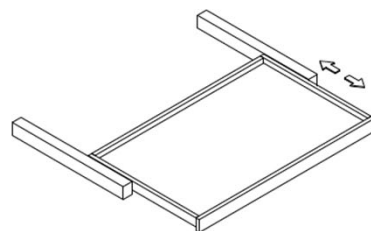

Finishes:

- Silver
- Bronze

Widths: 13 3/4"
 19 5/8"

Heights: 66 7/8"
 82 5/8"
 98 3/8"
 114 1/8"

Mirror fixed on interior side of hinged door.

Internal Drawers

Height : 3 7/8"

Height : 5 3/4"

Height : 7 1/2"

Height : 11"

Depth: 19 5/8"
 Widths: 13 3/8"
 19 1/4 "
 31 1/8"
 37"
 42 7/8"

Internal Drawer with Crystal Front

Height : 3 7/8"

Height : 5 3/4"

Height : 7 1/2"

Height : 11"

Depth: 19 5/8"

Widths: 13 3/8"
19 1/4"
31 1/8"
37"
42 7/8"

Trouser Rack Trays

Width : 13 3/8"

Width : 19 1/4"

Width : 31 1/8"

Width : 37"

Width : 42"

Depth: 19 5/8"

Height: 2"

Wooden Tie and Belt rack

Width : 13 3/8"

Width : 19 1/4"

Width : 31 1/8"

Width : 37"

Width : 42"