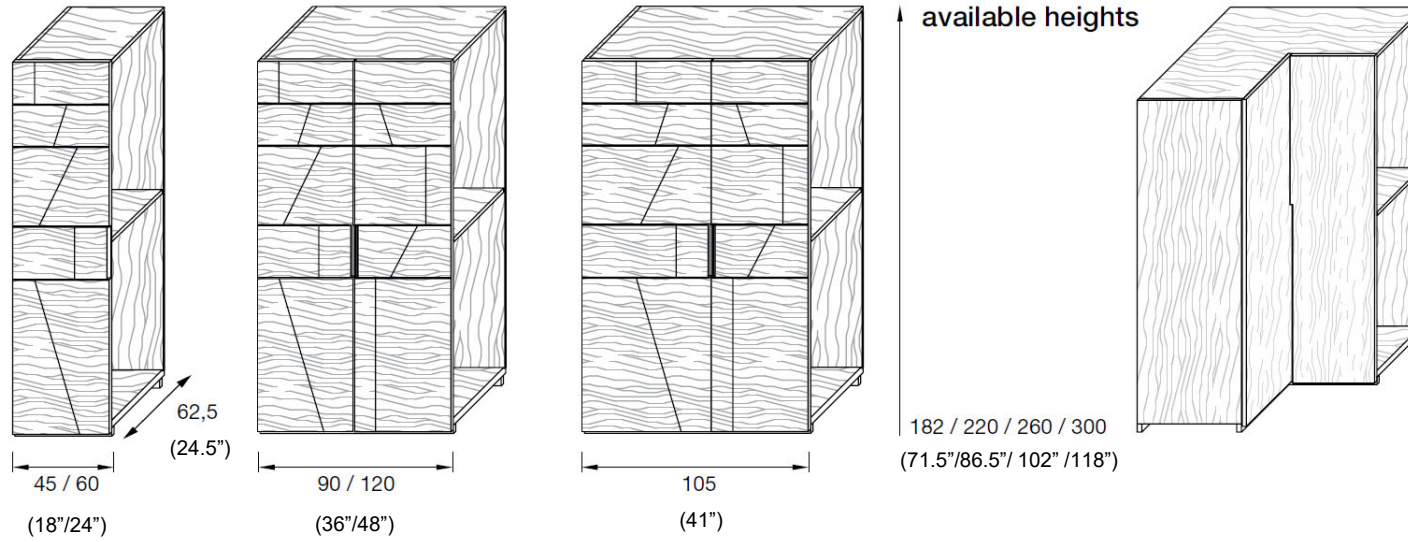

CABINET MODULES