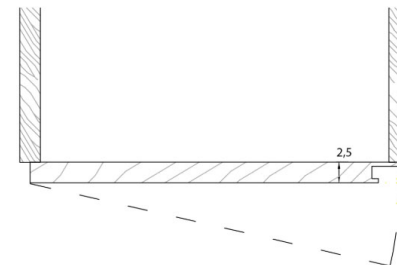

handles detail