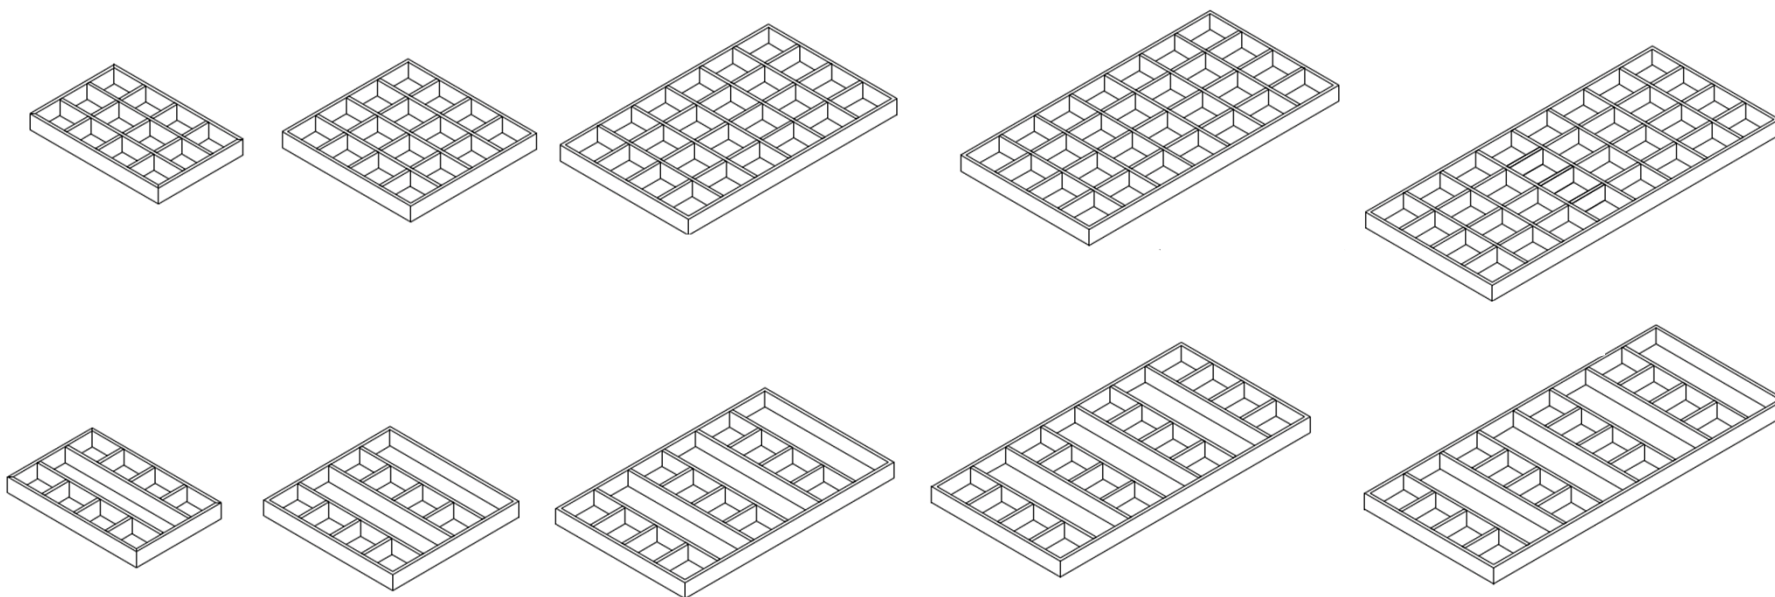

Wooden Tie and Belt rack

Width : 13 3/8"

Width : 19 1/4"

Width : 31 1/8"

Width : 37"

Width : 42"

Depth: 19 5/8"

Height: 2"