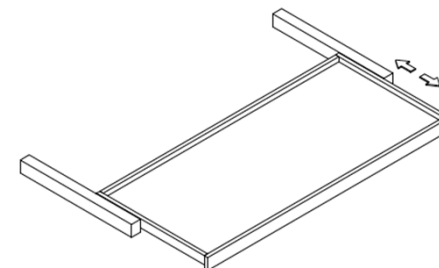

Depth: 19 5/8"

Widths: 13 3/8"
19 1/4"
31 1/8"
37"
42 7/8"

Trouser Rack Trays

Width : 13 3/8"

Width : 19 1/4"

Width : 31 1/8"

Width : 37"

Width : 42"

Depth: 19 5/8"

Height: 2"

Wooden Tie and Belt rack

Width : 13 3/8"

Width : 19 1/4"

Width : 31 1/8"

Width : 37"

Width : 42"