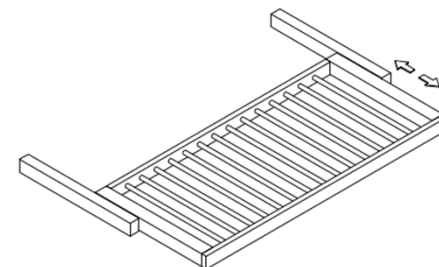

Depth: 19 5/8"

Widths: 13 3/8"
19 1/4"
31 1/8"
37"
42 7/8"

Trouser Rack Trays

Width : 13 3/8"

Width : 19 1/4"

Width : 31 1/8"

Width : 37"

Width : 42"

Depth: 19 5/8"

Height: 2"

Wooden Tie and Belt rack

Width : 13 3/8"

Width : 19 1/4"

Width : 31 1/8"

Width : 37"

Width : 42"