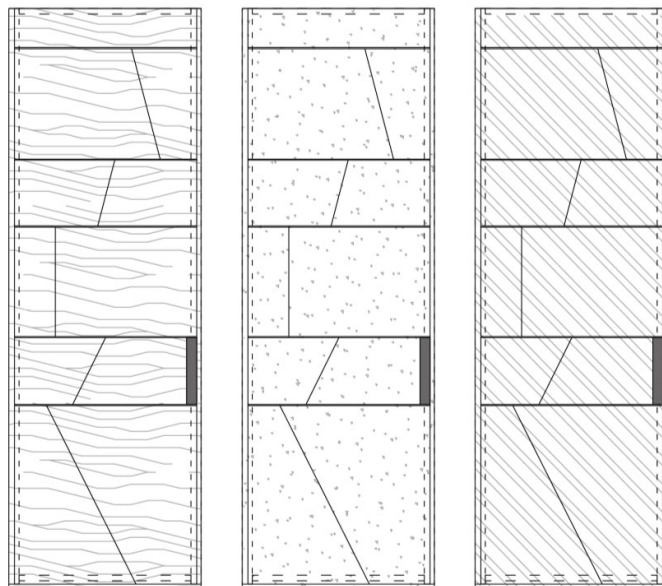

lacquered

metal

doors

wood