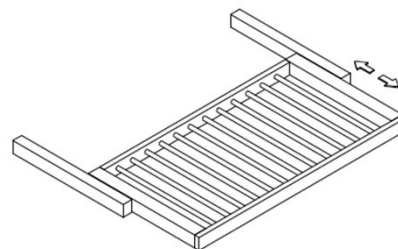

Depth: 19 5/8"

Widths: 13 3/8"
19 1/4"
31 1/8"
37"
42 7/8"

Trouser Rack Trays

Width : 13 3/8"

Width : 19 1/4"

Width : 31 1/8"

Width : 37"

Width : 42"

Depth: 19 5/8"

Height: 2"

Wooden Tie and Belt rack

Width : 13 3/8"

Width : 19 1/4"

Width : 31 1/8"

Width : 37"

Width : 42"