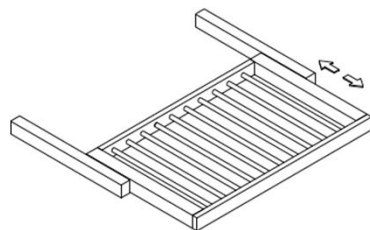

Depth: 19 5/8"

Widths: 13 3/8"
19 1/4"
31 1/8"
37"
42 7/8"

Trouser Rack Trays

Width : 13 3/8"

Width : 19 1/4"

Width : 31 1/8"

Width : 37"

Width : 42"

Depth: 19 5/8"

Height: 2"

Wooden Tie and Belt rack

Width : 13 3/8"

Width : 19 1/4"

Width : 31 1/8"

Width : 37"

Width : 42"