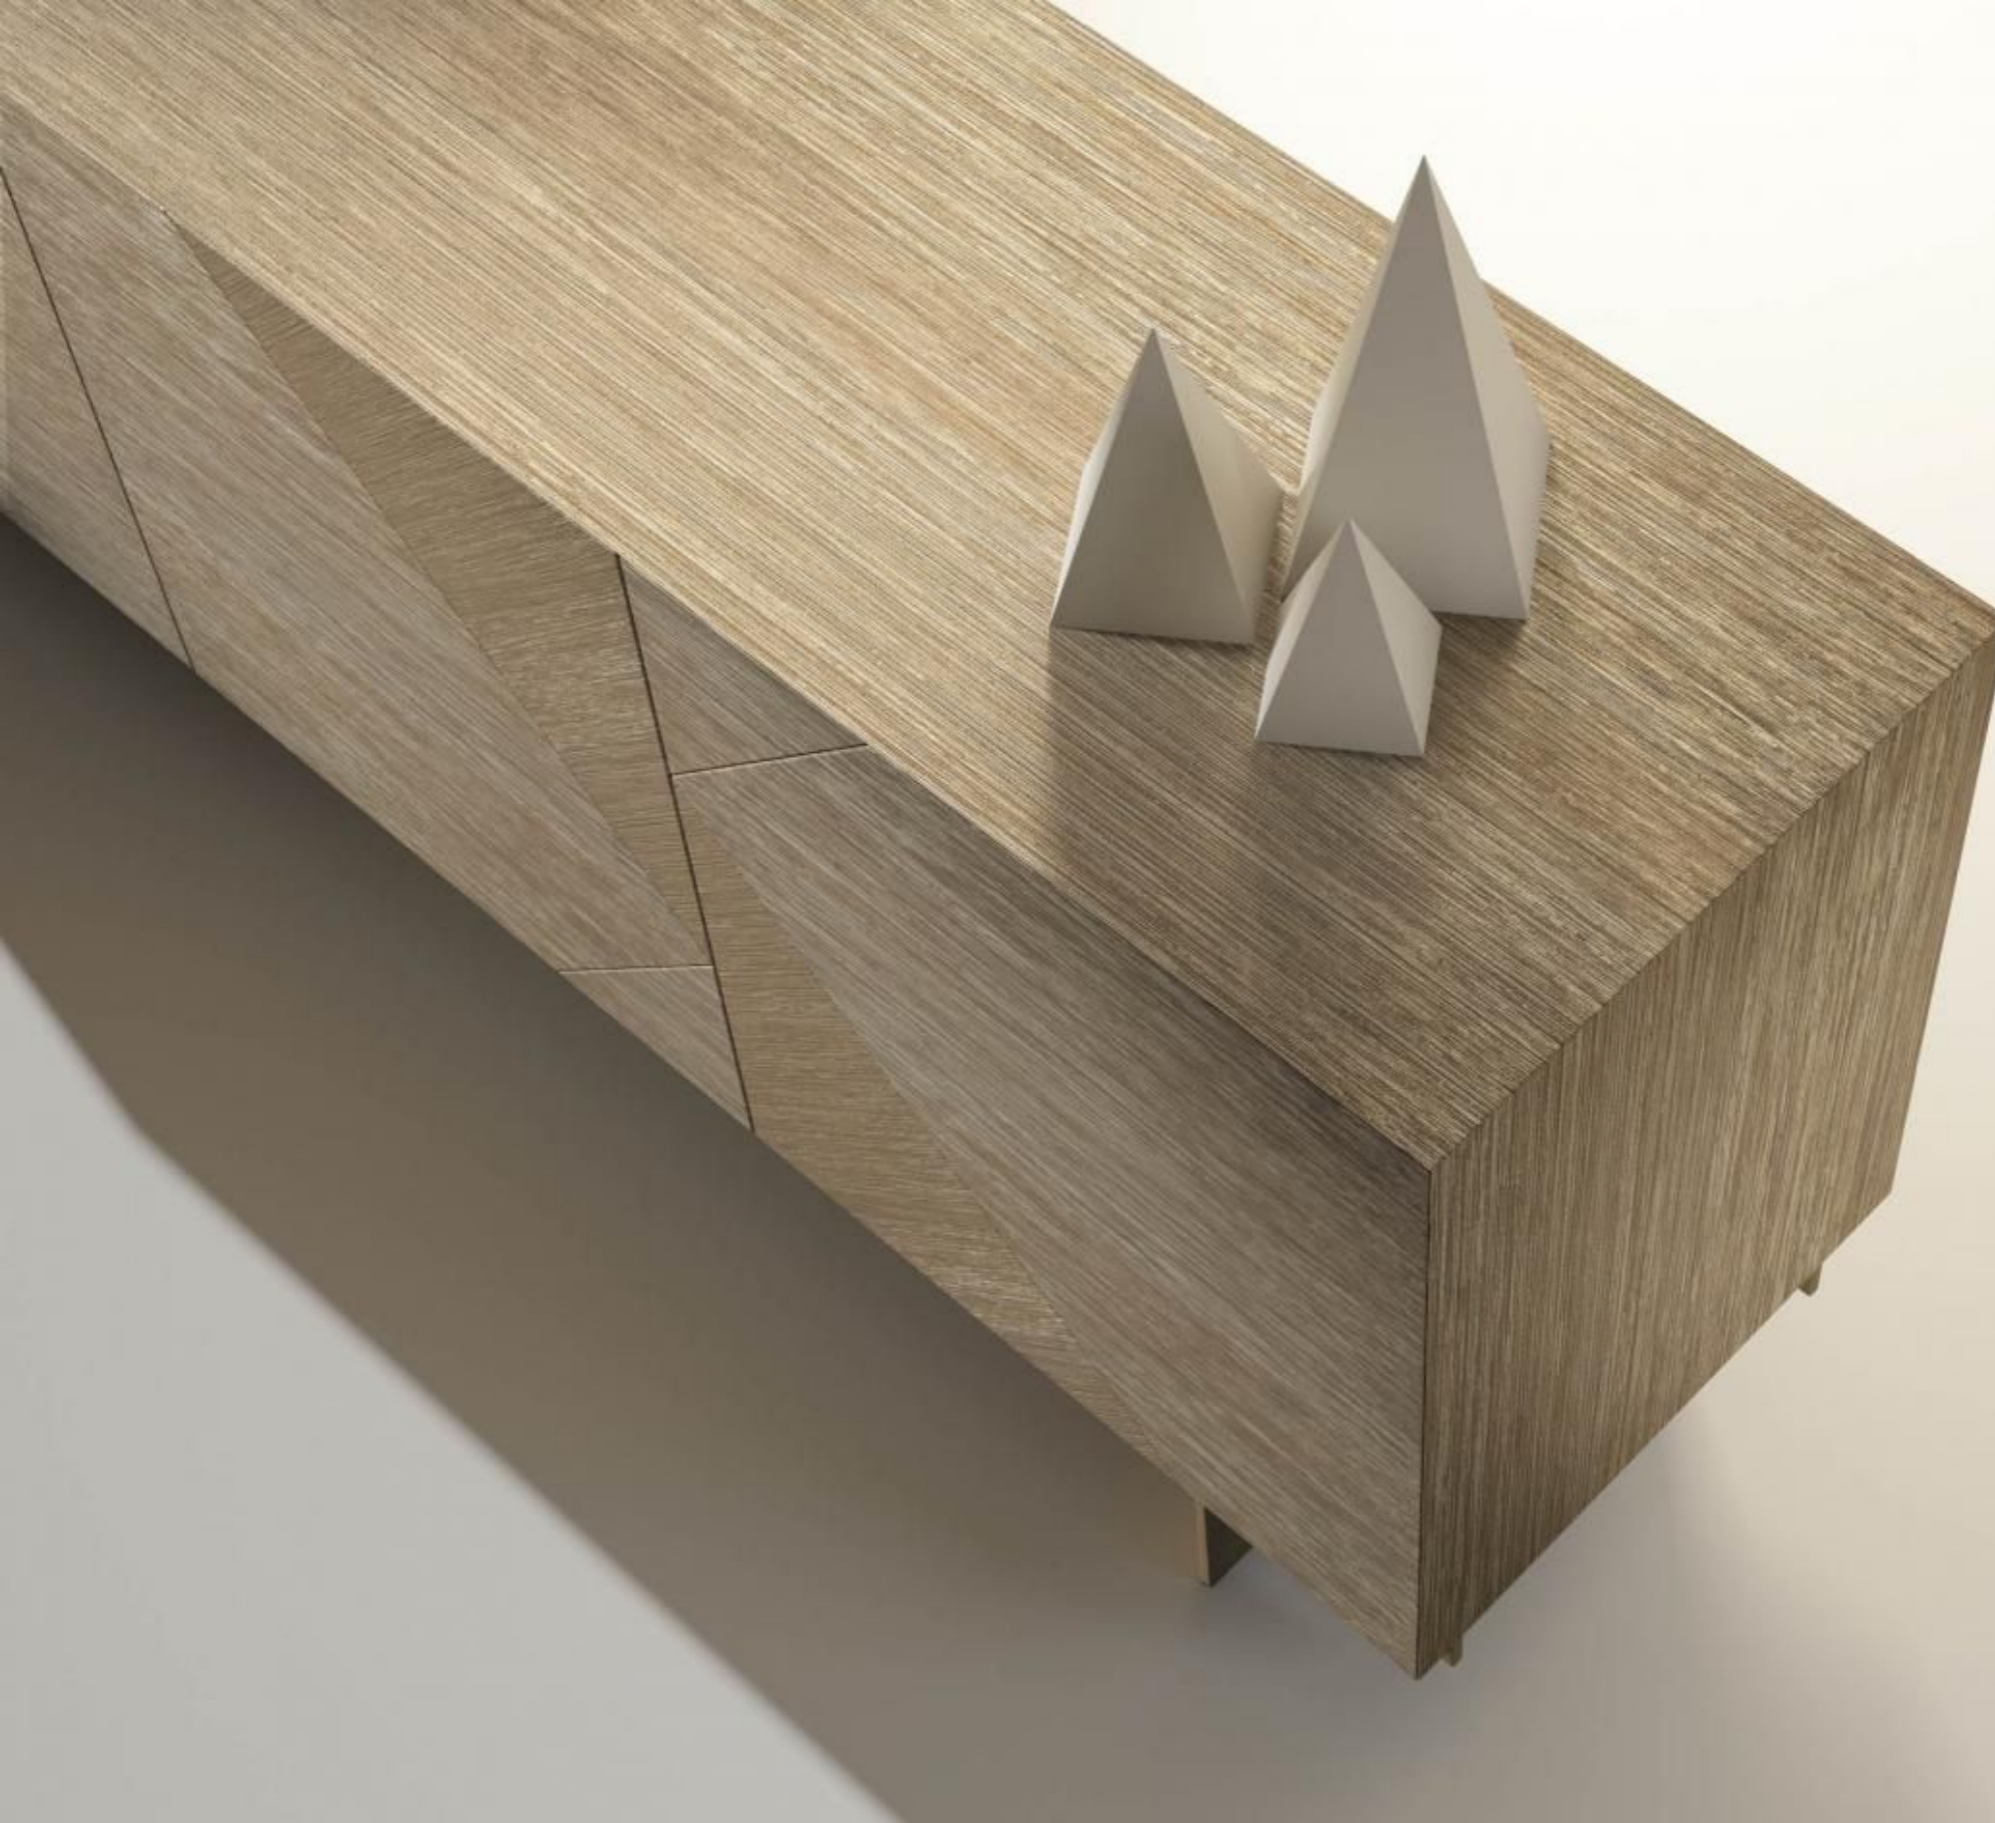

# MATERIA COLLECTION

LUXURY DECOR & BESPOKE SOLUTIONS

TATAMI COLLECTION – TATAMI SIDEBOARD

**LAURAMERONI**  
design . collection

Low sideboard raised on metal legs, with decorative push-pull hinged doors and internal drawers. Tatami sideboard is available in 4 different doors compositions.

Tatami decoration is available in 2 colour combinations: "Bronzo and Oro Anodizzato" or "Argento and Nichel".

# TATAMI SIDEBOARD

TTC 1

240.8  
[94 7/8"]

TTC 2

240.8  
[94 7/8"]

TTC 3

240.8  
[94 7/8"]

TTC 4