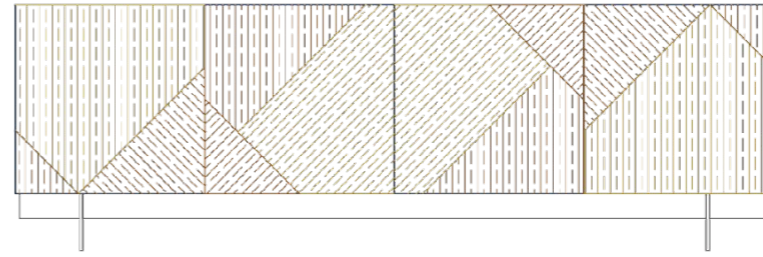

# MATERIA COLLECTION

LUXURY DECOR & BESPOKE SOLUTIONS

TATAMI COLLECTION – TATAMI SIDEBOARD

**LAURAMERONI**  
design . collection

Low sideboard raised on metal legs, with decorative push-pull hinged doors and internal drawers. Tatami sideboard is available in 4 different doors compositions.

# TATAMI SIDEBOARD

TTC 1

240.8  
[94 7/8"]

TTC 2

240.8  
[94 7/8"]

TTC 3

240.8  
[94 7/8"]

TTC 4