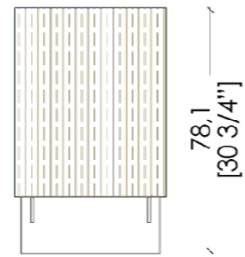

# TATAMI SIDEBOARD

TTC 1

240.8  
[94 7/8"]

TTC 2

240.8  
[94 7/8"]

TTC 3

240.8  
[94 7/8"]

TTC 4

240.8  
[94 7/8"]

Bronze

Gold

Silver

Nickel

[www.materiacollection.com](http://www.materiacollection.com) | [info@materiacollection.com](mailto:info@materiacollection.com)

**MATERIA** COLLECTION  
LUXURY DECOR AND BESPOKE SOLUTIONS