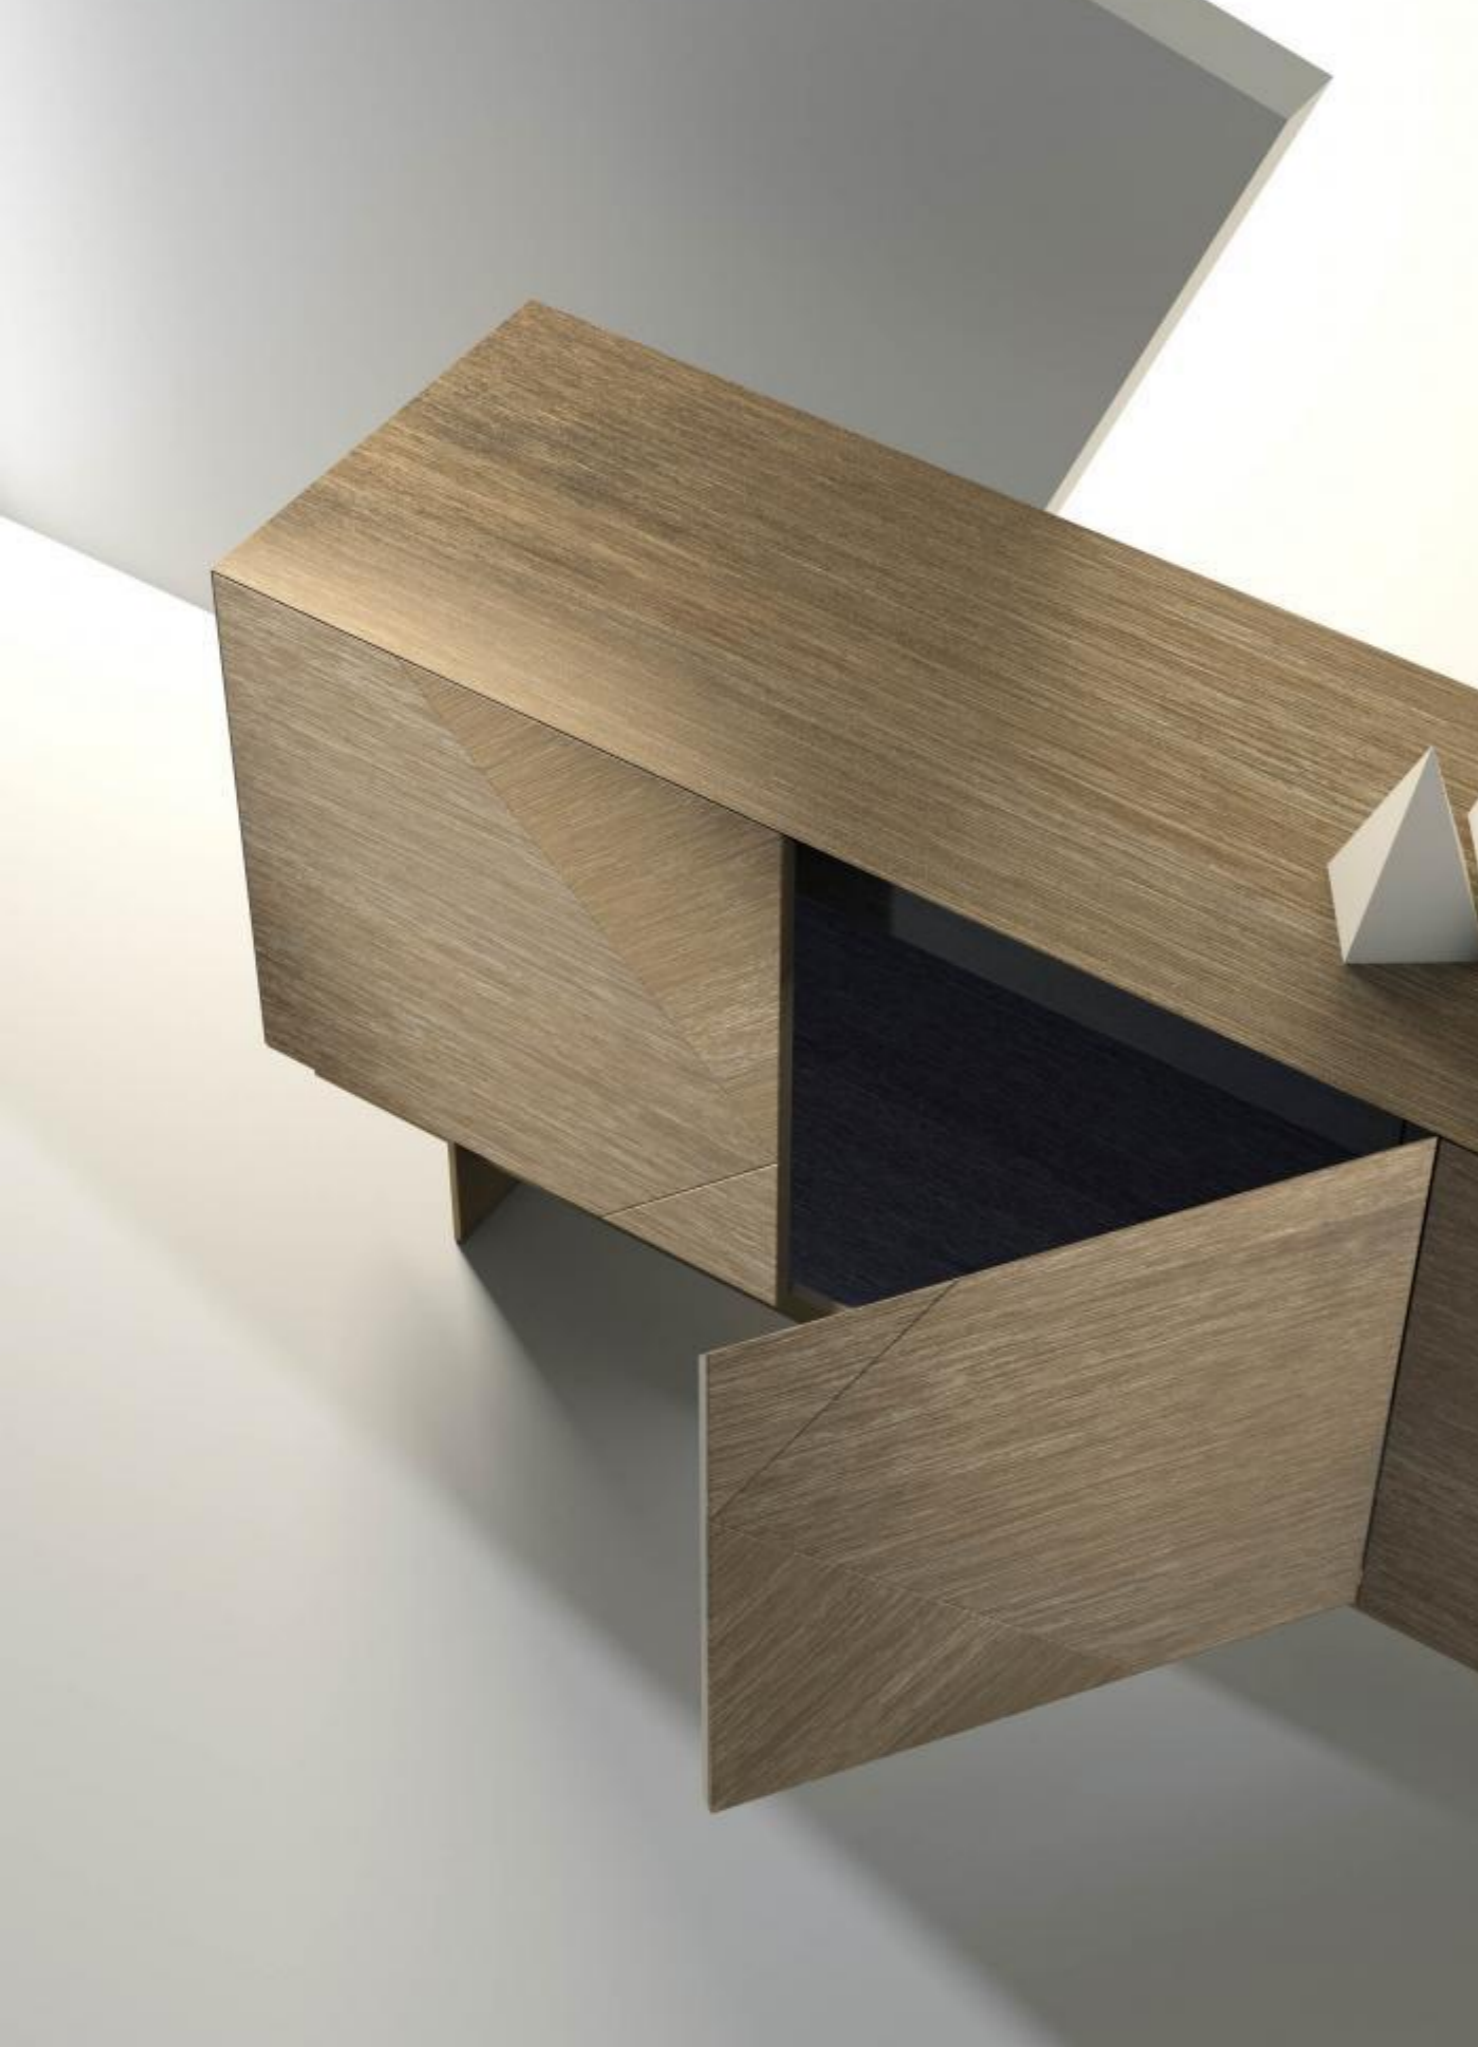

# MATERIA COLLECTION

LUXURY DECOR & BESPOKE SOLUTIONS

TATAMI COLLECTION – TATAMI SIDEBOARD

**LAURAMERONI**  
design . collection

Low sideboard raised on metal legs, with decorative push-pull hinged doors and internal drawers. Tatami sideboard is available in 4 different doors compositions.

Tatami decoration is available in 2 colour combinations: "Bronzo and Oro Anodizzato" or "Argento and Nichel".

# TATAMI SIDEBOARD

TTC 1

240.8  
[94 7/8"]

TTC 2

240.8  
[94 7/8"]

TTC 3

240.8  
[94 7/8"]

TTC 4