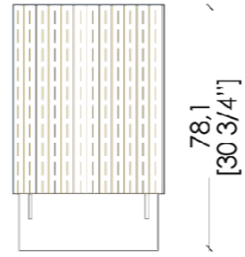

# TATAMI SIDEBOARD

TTC 1

240.8  
[94 7/8"]

TTC 2

240.8  
[94 7/8"]

TTC 3

240.8  
[94 7/8"]

TTC 4

240.8  
[94 7/8"]

Bronze

Gold

Silver

Nickel

[www.materiacollection.com](http://www.materiacollection.com) | [info@materiacollection.com](mailto:info@materiacollection.com)

**MATERIA** COLLECTION  
LUXURY DECOR AND BESPOKE SOLUTIONS