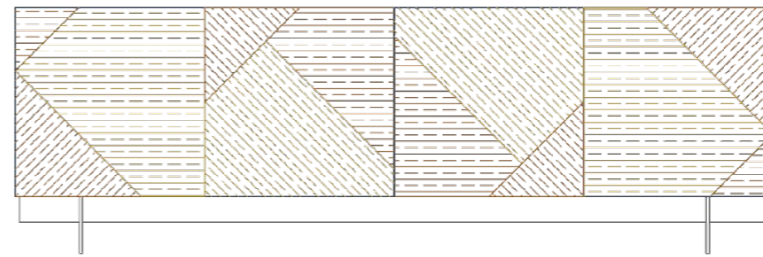

# MATERIA COLLECTION

LUXURY DECOR & BESPOKE SOLUTIONS

TATAMI COLLECTION – TATAMI SIDEBOARD

**LAURAMERONI**  
design . collection

Low sideboard raised on metal legs, with decorative push-pull hinged doors and internal drawers. Tatami sideboard is available in 4 different doors compositions.

# TATAMI SIDEBOARD

TTC 1

240.8  
[94 7/8"]

TTC 2

240.8  
[94 7/8"]

TTC 3

240.8  
[94 7/8"]

TTC 4