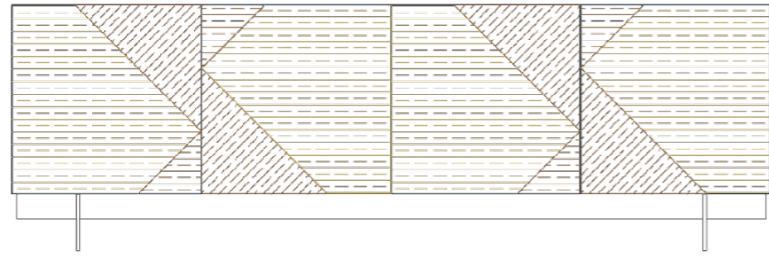

# MATERIA COLLECTION

LUXURY DECOR & BESPOKE SOLUTIONS

TATAMI COLLECTION – TATAMI SIDEBOARD

**LAURAMERONI**  
design . collection

Low sideboard raised on metal legs, with decorative push-pull hinged doors and internal drawers. Tatami sideboard is available in 4 different doors compositions.

# TATAMI SIDEBOARD

TTC 1

240.8  
[94 7/8"]

TTC 2

240.8  
[94 7/8"]

TTC 3

240.8  
[94 7/8"]

TTC 4