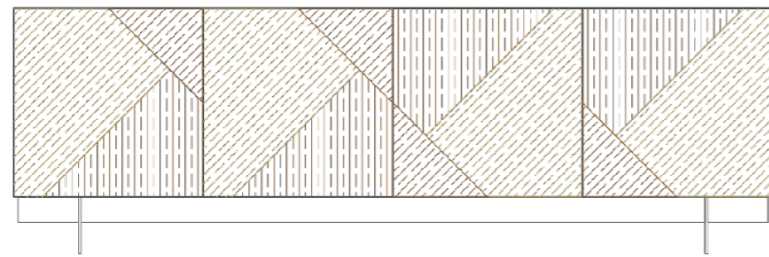

# TATAMI SIDEBOARD

TTC 1

240.8  
[94 7/8"]

TTC 2

240.8  
[94 7/8"]

TTC 3

240.8  
[94 7/8"]

TTC 4