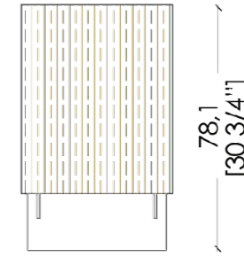

# TATAMI SIDEBOARD

TTC 1

240.8  
[94 7/8"]

TTC 2

240.8  
[94 7/8"]

TTC 3

240.8  
[94 7/8"]

TTC 4

240.8  
[94 7/8"]

Bronze

Gold

Silver

Nickel

[www.materiacollection.com](http://www.materiacollection.com) | [info@materiacollection.com](mailto:info@materiacollection.com)

**MATERIA** COLLECTION  
LUXURY DECOR AND BESPOKE SOLUTIONS