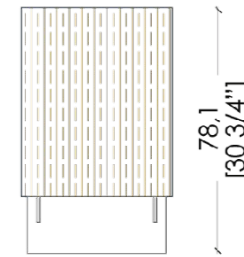

# TATAMI SIDEBOARD

TTC 1

240.8  
[94 7/8"]

TTC 2

240.8  
[94 7/8"]

TTC 3

240.8  
[94 7/8"]

TTC 4

240.8  
[94 7/8"]

Bronze

Gold

Silver

Nickel

[www.materiacollection.com](http://www.materiacollection.com) | [info@materiacollection.com](mailto:info@materiacollection.com)

**MATERIA** COLLECTION  
LUXURY DECOR AND BESPOKE SOLUTIONS