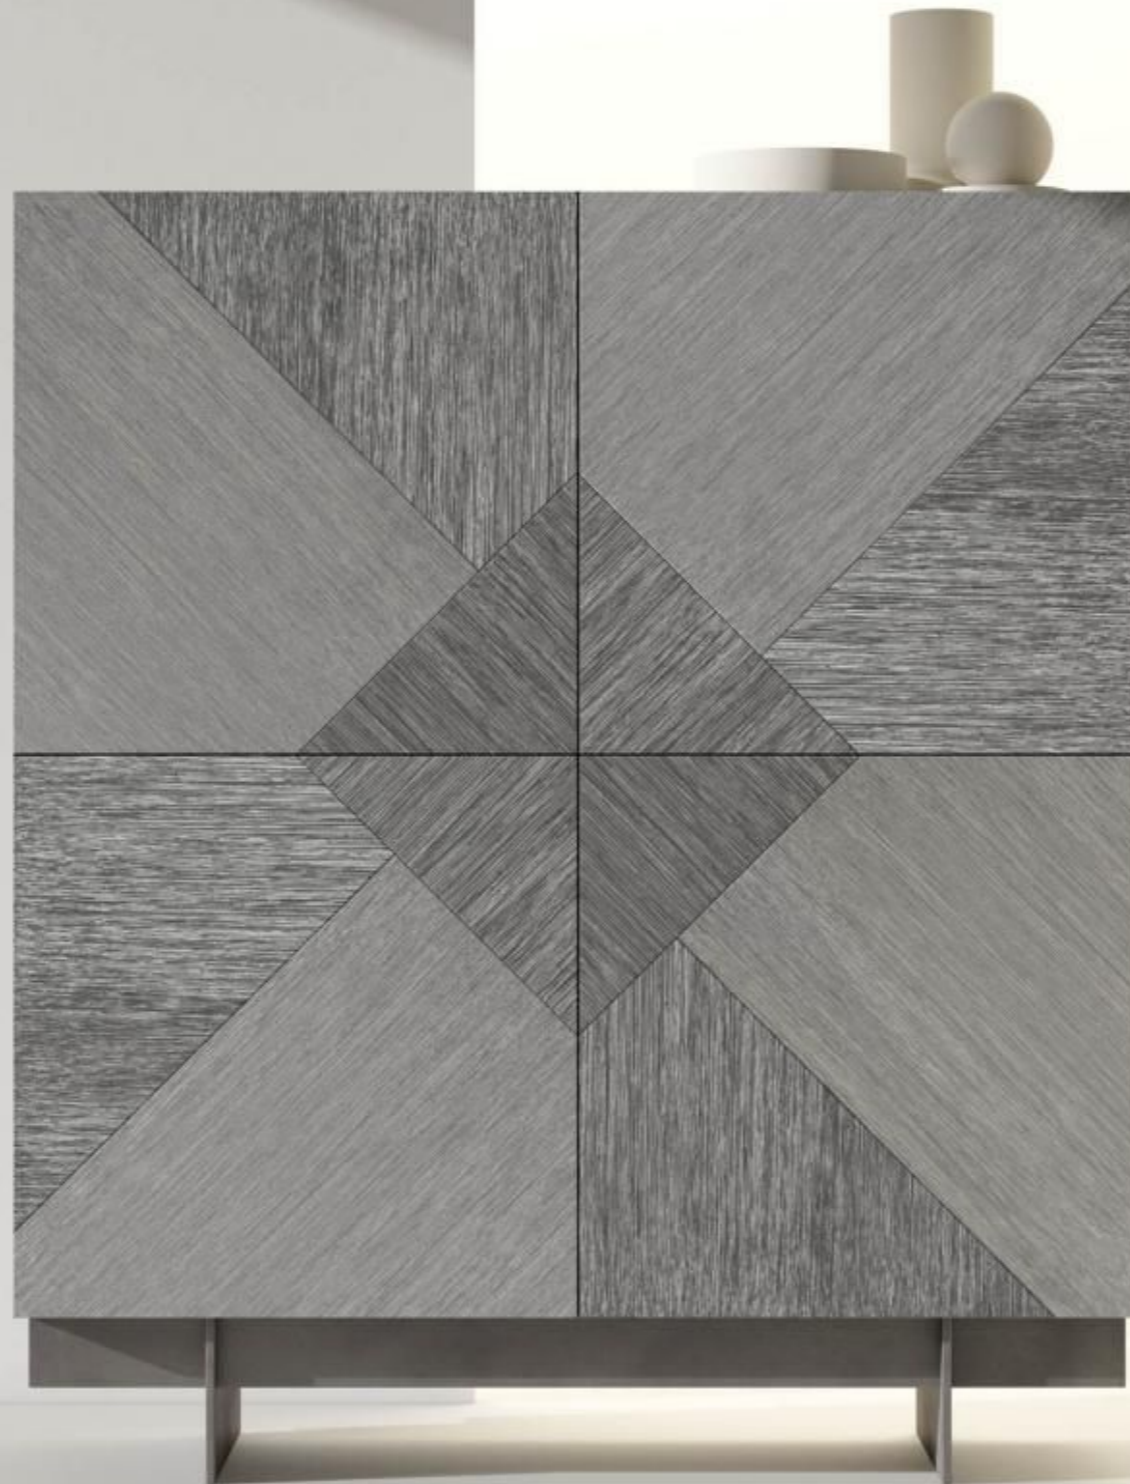

MATERIA COLLECTION

LUXURY DECOR & BESPOKE SOLUTIONS

TATAMI ALTO – TATAMI COLLECTION

LAURAMERONI
design . collection

High sideboard with decorative push-pull hinged doors. Tatami Alto sideboard is available with different doors compositions and color combinations.

Tatami Alto is internally equipped with 2 drawers and 3 shelves, and is otherwise available with Bar option featuring a mirror methacrylate back panel, LED lights on the vertical sides and a steel glass holder.

TATAMI SIDEBOARD

TTC 5

TTC 6

TTC 7

TTC 8

Bronze

Gold

Silver