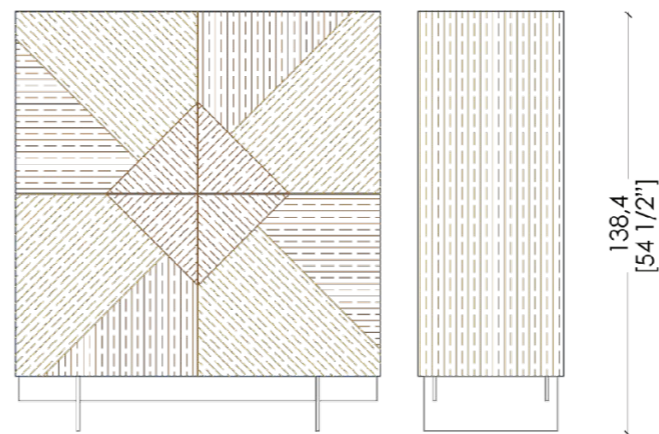

Tatami Alto is internally equipped with 2 drawers and 3 shelves, and is otherwise available with Bar option featuring a mirror methacrylate back panel, LED lights on the vertical sides and a steel glass holder.

TATAMI SIDEBOARD

TTC 5

TTC 6

TTC 7

TTC 8

Bronze

Gold

Silver