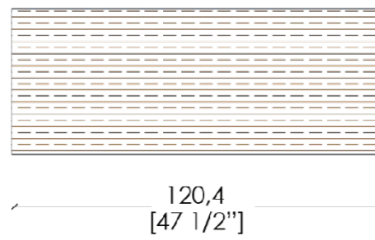

TATAMI SIDEBOARD

TTC 5