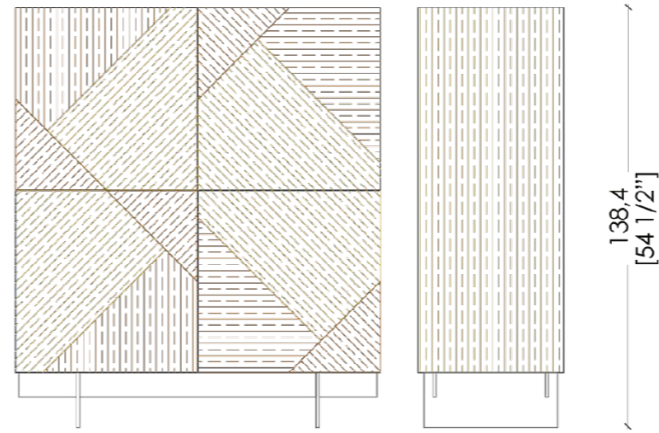

MATERIA COLLECTION

LUXURY DECOR & BESPOKE SOLUTIONS

TATAMI ALTO – TATAMI COLLECTION

LAURAMERONI
design . collection

High sideboard with decorative push-pull hinged doors. Tatami Alto sideboard is available with different doors compositions and color combinations.

Tatami Alto is internally equipped with 2 drawers and 3 shelves, and is otherwise available with Bar option featuring a mirror methacrylate back panel, LED lights on the vertical sides and a steel glass holder.

TATAMI SIDEBOARD

TTC 5

TTC 6

TTC 7

TTC 8

Bronze

Gold

Silver