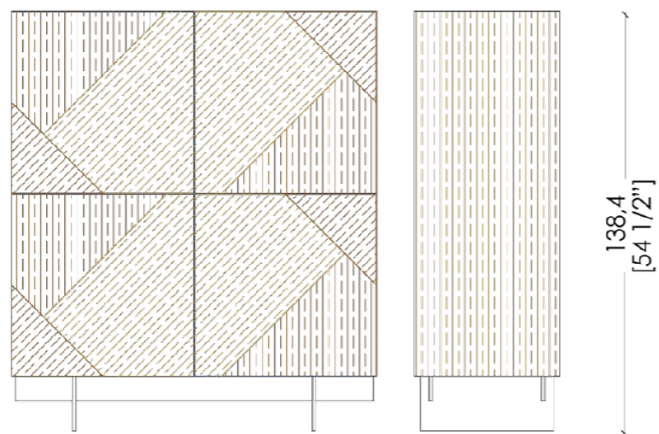

Tatami Alto is internally equipped with 2 drawers and 3 shelves, and is otherwise available with Bar option featuring a mirror methacrylate back panel, LED lights on the vertical sides and a steel glass holder.

TATAMI SIDEBOARD

TTC 5

TTC 6

TTC 7

TTC 8

Bronze

Gold

Silver