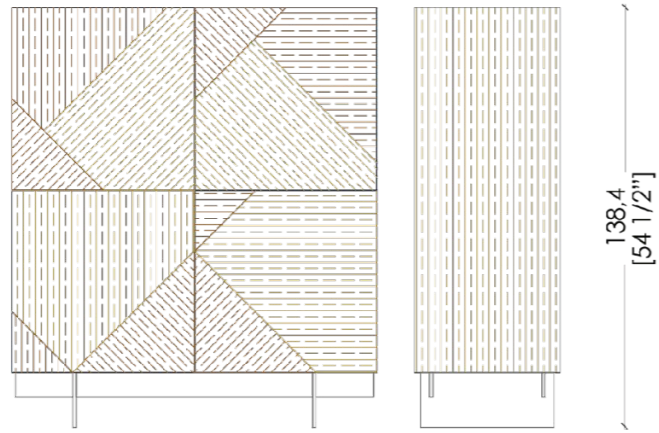

Tatami Alto is internally equipped with 2 drawers and 3 shelves, and is otherwise available with Bar option featuring a mirror methacrylate back panel, LED lights on the vertical sides and a steel glass holder.

TATAMI SIDEBOARD

TTC 5

TTC 6

TTC 7

TTC 8

Bronze

Gold

Silver