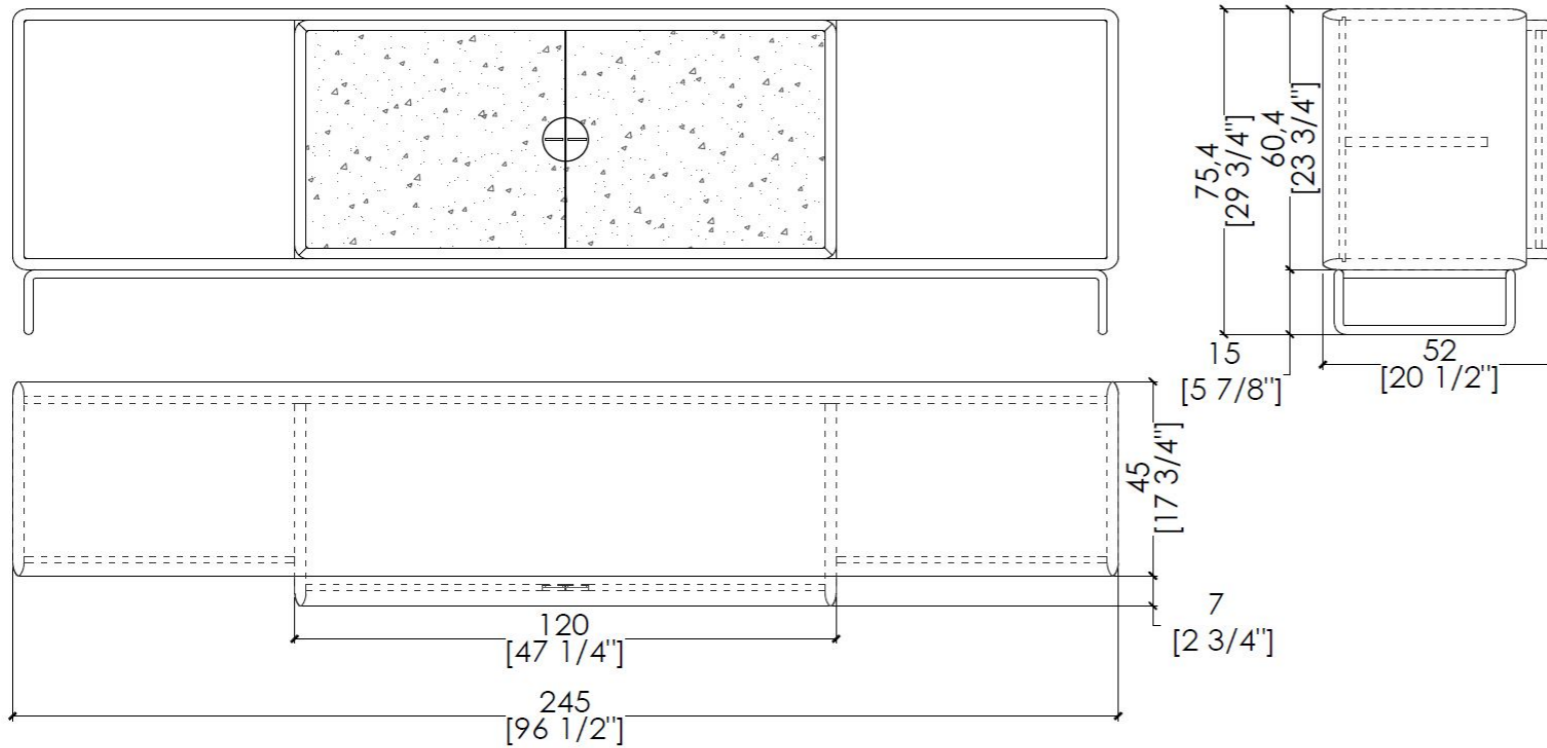

# MATERIA COLLECTION

LUXURY DECOR & BESPOKE SOLUTIONS

TALENTO COLLECTION – TALENTO UP SIDEBOARD

**LAURAMERONI**  
design . collection

**TAL D23**

TALENTO low storage unit with 4 hinged doors.

- Wooden eterna portal.
- Burnished brass tubular base.
- 2 side doors opening with push-pull system.
- 2 door opening central element with burnished brass handle.
- Each side element is equipped with 1 shelf.
- Central element equipped with 1 drawer.

Available in all wood essences of the collection and in all RAL colors (matt brushed lacquered) or in special version "UNLIMITED"

**TAL D24**

TALENTO low storage unit with 4 hinged doors.

- Wooden eterna portal.
- Burnished brass tubular base.
- 2 side doors opening with push-pull system.
- 2-door opening central element with burnished brass handle.
- Each side element is equipped with 1 shelf.
- Central element equipped with 1 drawer.