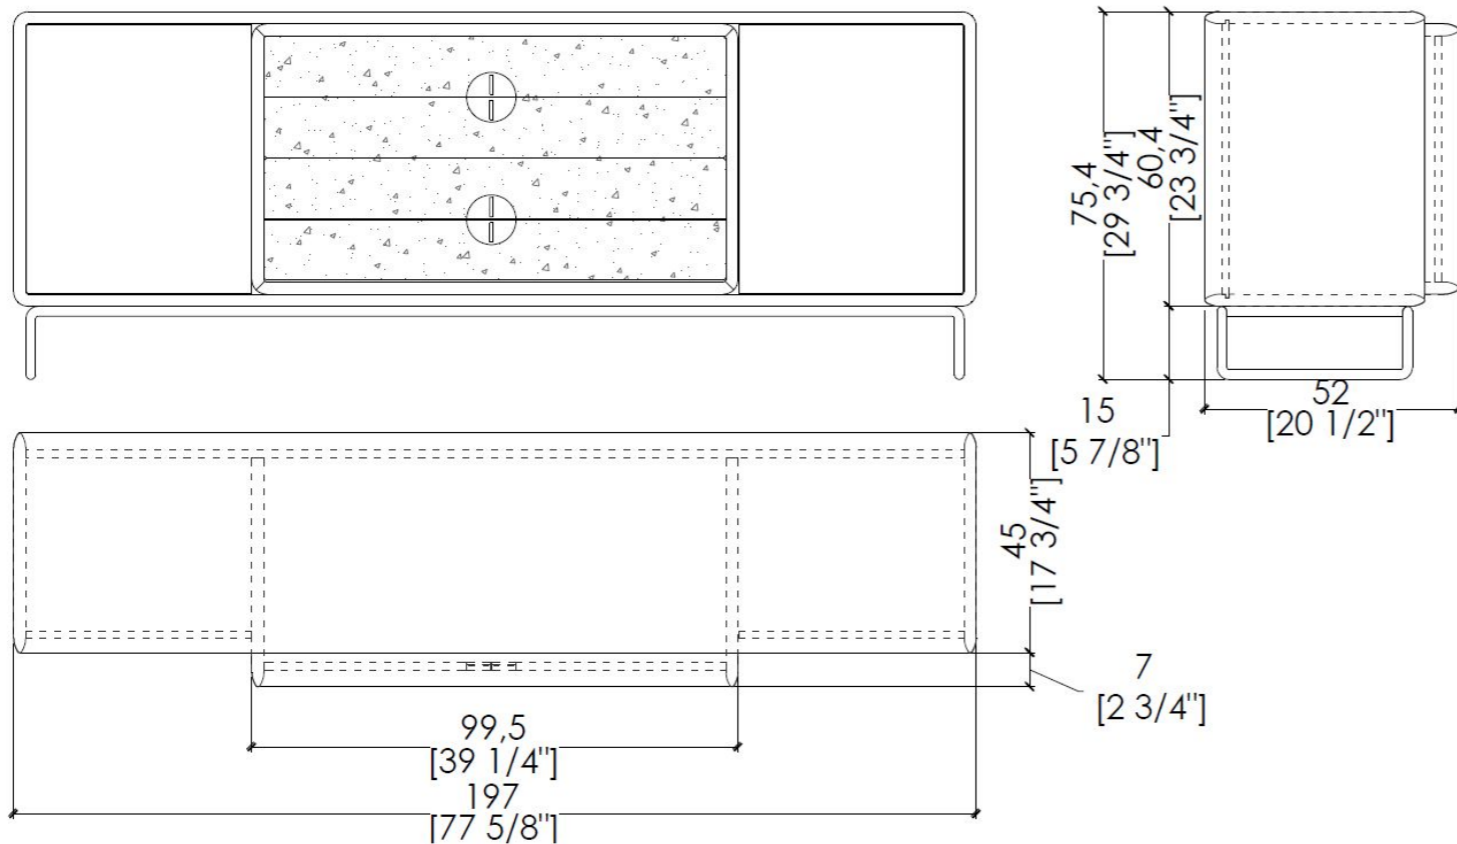

Available in all wood essences of the collection and in all RAL colors (matt brushed lacquered) or in special version "UNLIMITED"

**TAL D24**

TALENTO low storage unit with 4 hinged doors.

- Wooden eterna portal.
- Burnished brass tubular base.
- 2 side doors opening with push-pull system.
- 2-door opening central element with burnished brass handle.
- Each side element is equipped with 1 shelf.
- Central element equipped with 1 drawer.

Available in all wood essences of the collection and in all RAL colors (matt brushed lacquered) or in special version "UNLIMITED"

TAL C33

TALENTO low storage unit with 4 drawers and 2 hinged doors with Push-Pull opening system.