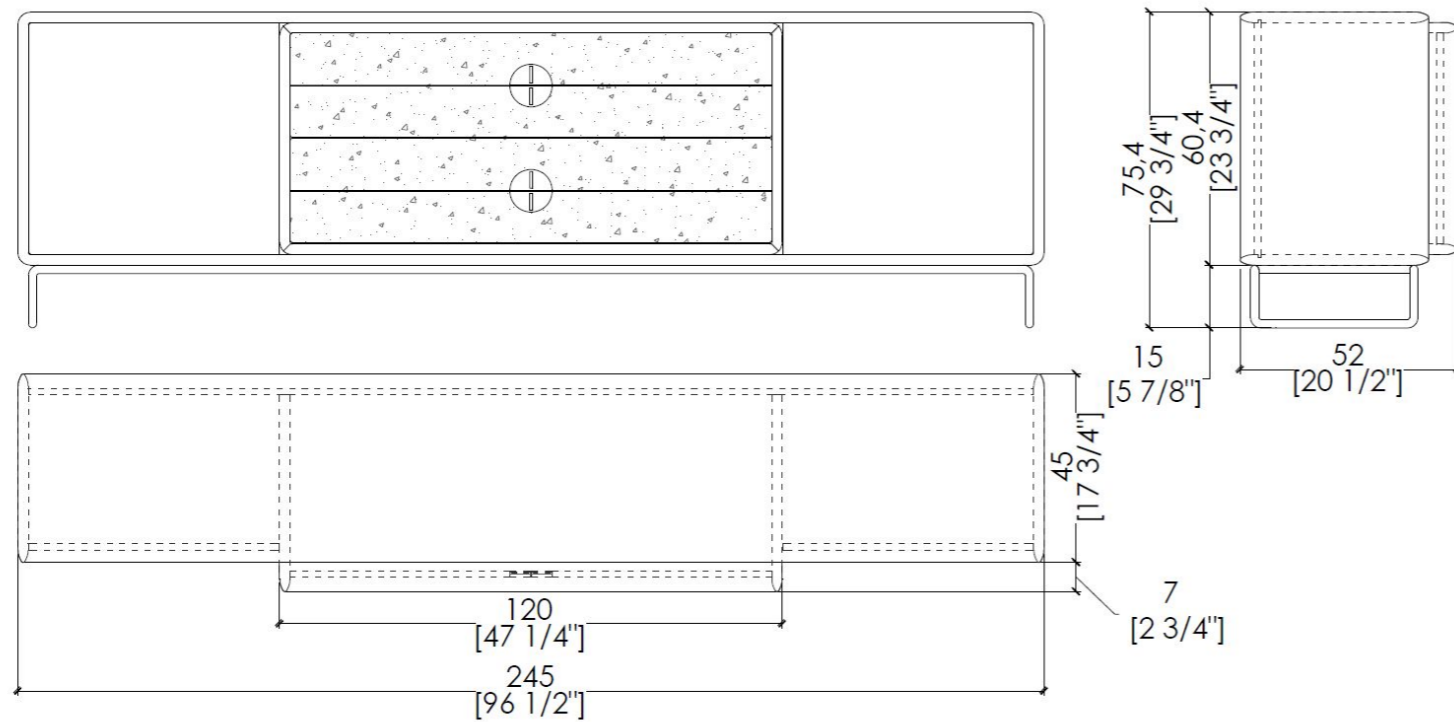

TAL C34

TALENTO low storage unit with 4 drawers and 2 hinged doors with Push-Pull opening system.

- External wooden portal. Burnished brass tubular base.
- Drawer opening with burnished brass handle.
- Each side element is equipped with 1 shelf.

Available in all wood essences of the collection and in all RAL colours (matt brushed lacquered) or in special version "UNLIMITED"