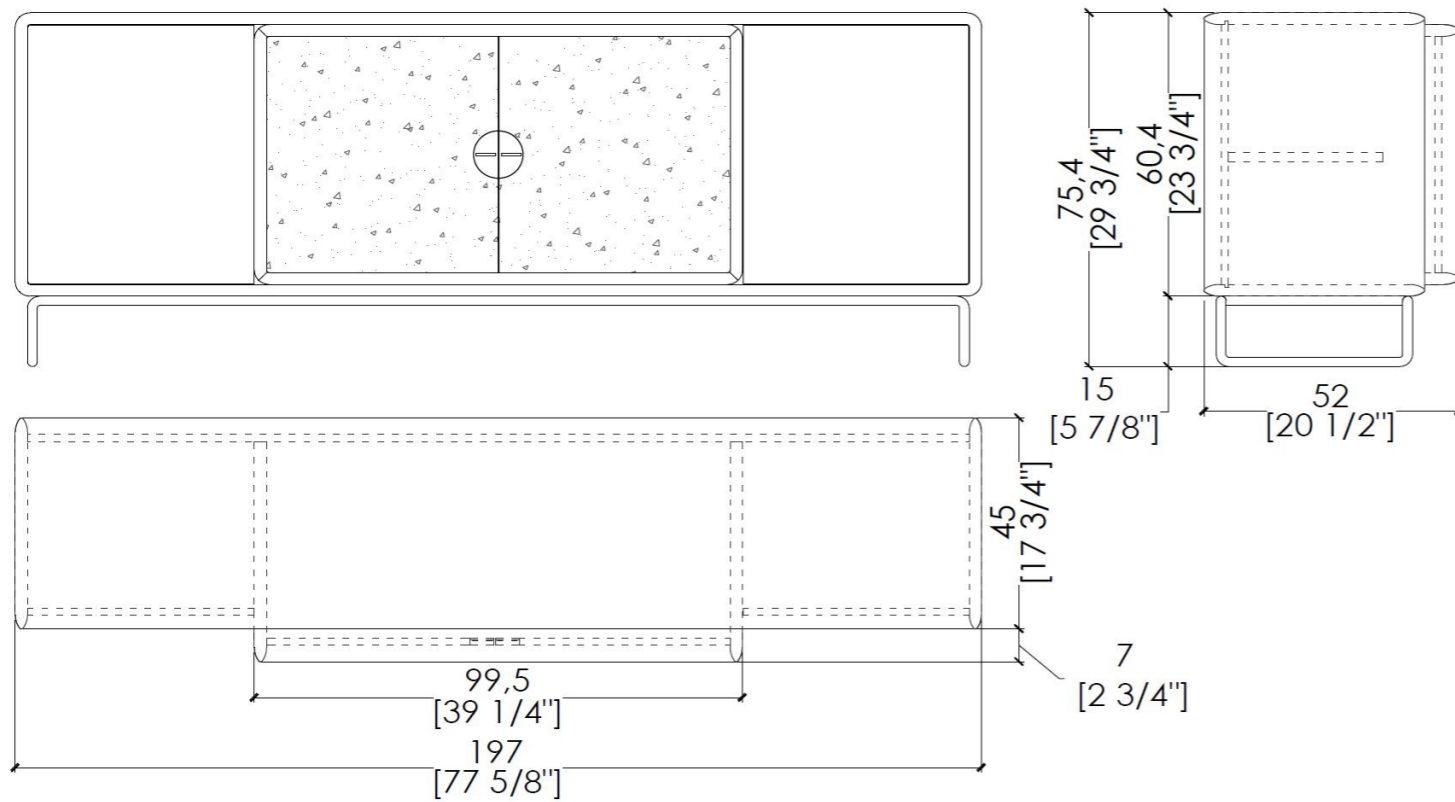

# MATERIA COLLECTION

LUXURY DECOR & BESPOKE SOLUTIONS

TALENTO COLLECTION – TALENTO UP SIDEBOARD

**LAURAMERONI**  
design . collection

**TAL D23**

TALENTO low storage unit with 4 hinged doors.

- Wooden eterna portal.
- Burnished brass tubular base.
- 2 side doors opening with push-pull system.
- 2 door opening central element with burnished brass handle.
- Each side element is equipped with 1 shelf.
- Central element equipped with 1 drawer.

Available in all wood essences of the collection and in all RAL colors (matt brushed lacquered) or in special version "UNLIMITED"

**TAL D24**

TALENTO low storage unit with 4 hinged doors.

- Wooden eterna portal.
- Burnished brass tubular base.
- 2 side doors opening with push-pull system.
- 2-door opening central element with burnished brass handle.
- Each side element is equipped with 1 shelf.
- Central element equipped with 1 drawer.

Available in all wood essences of the collection and in all RAL colors (matt brushed lacquered) or in special version "UNLIMITED"

TAL C33

TALENTO low storage unit with 4 drawers and 2 hinged doors with Push-Pull opening system.