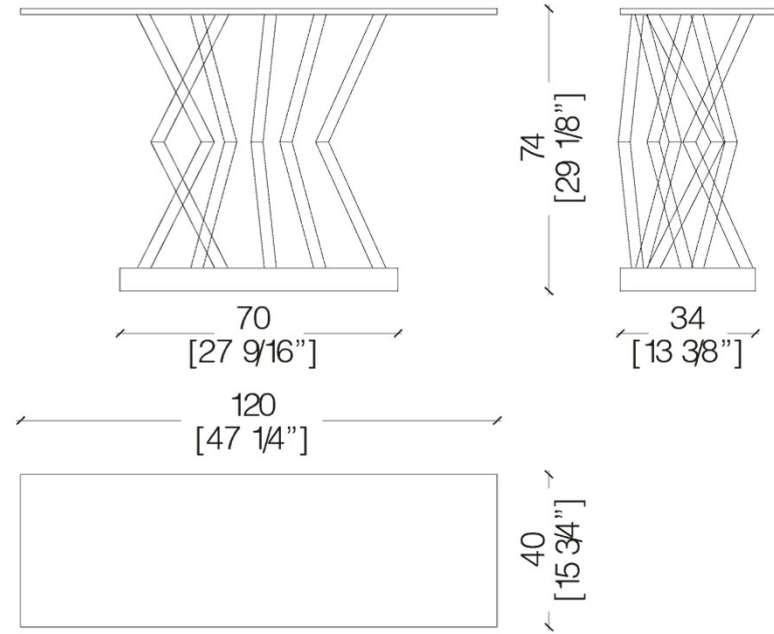

BASE FINISHES

DIMENSIONS

Polished Steel

Pewter finish

Brass finish

MATERIA

COLLECTION
LUXURY DECOR AND BESPOKE SOLUTIONS

1060 Kane Concourse, Bay Harbor Islands, FL 33154