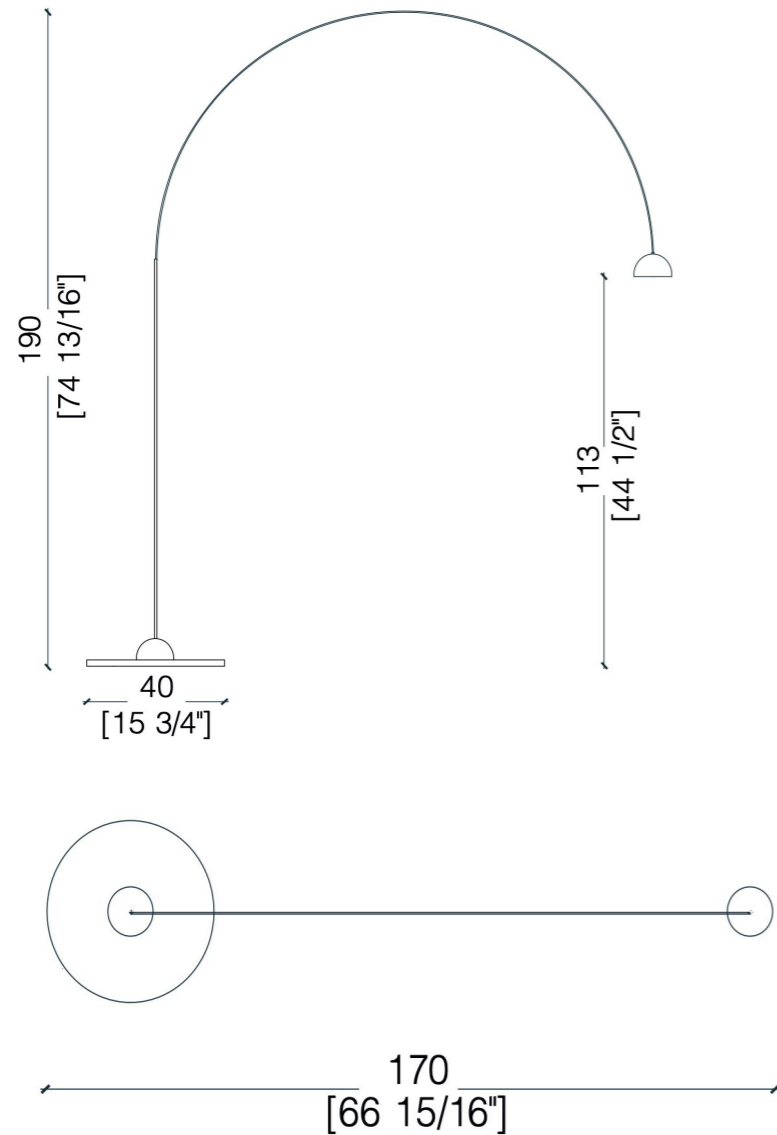

OPTIONS WITH PARCHMENT LAMPSHADE