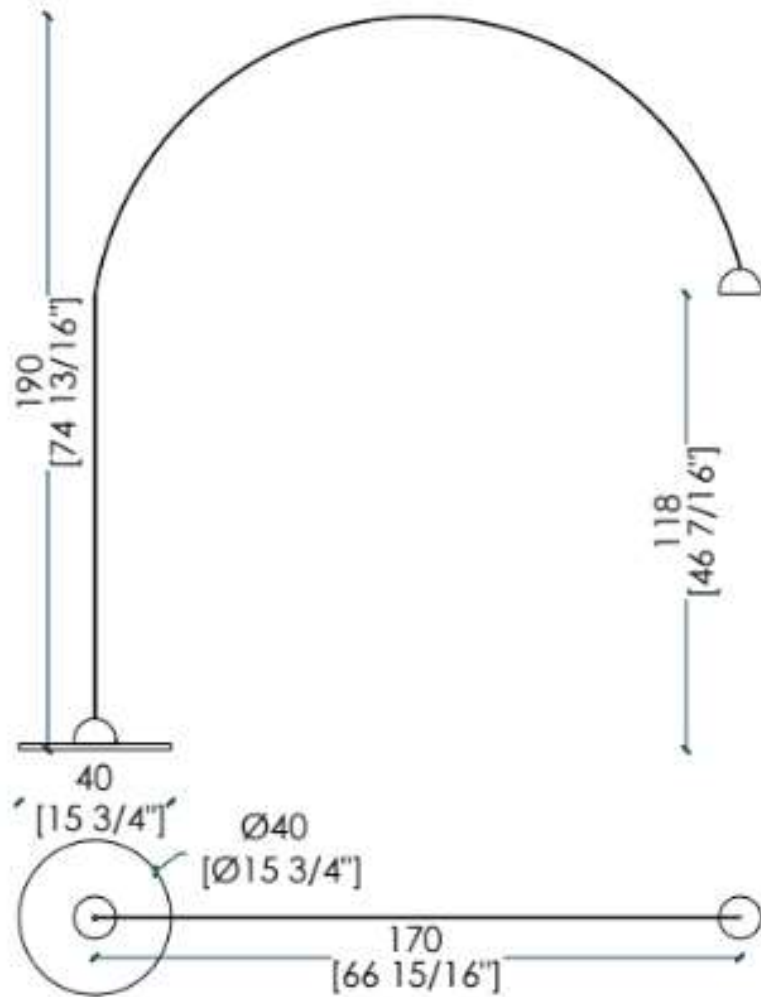

Lighting Included

Type: Led   Base: G4
Model: LED bispina
Wattage: 3W   Lumen:170
Colour: Warm White
Temperature: 3000K Cri:>80 Light

Transformer included:

Model: LEF LE 635 Volt IN: 220-240V*
Volt OUT: 12 V Hz: 50-60 Hz
Non dimmable