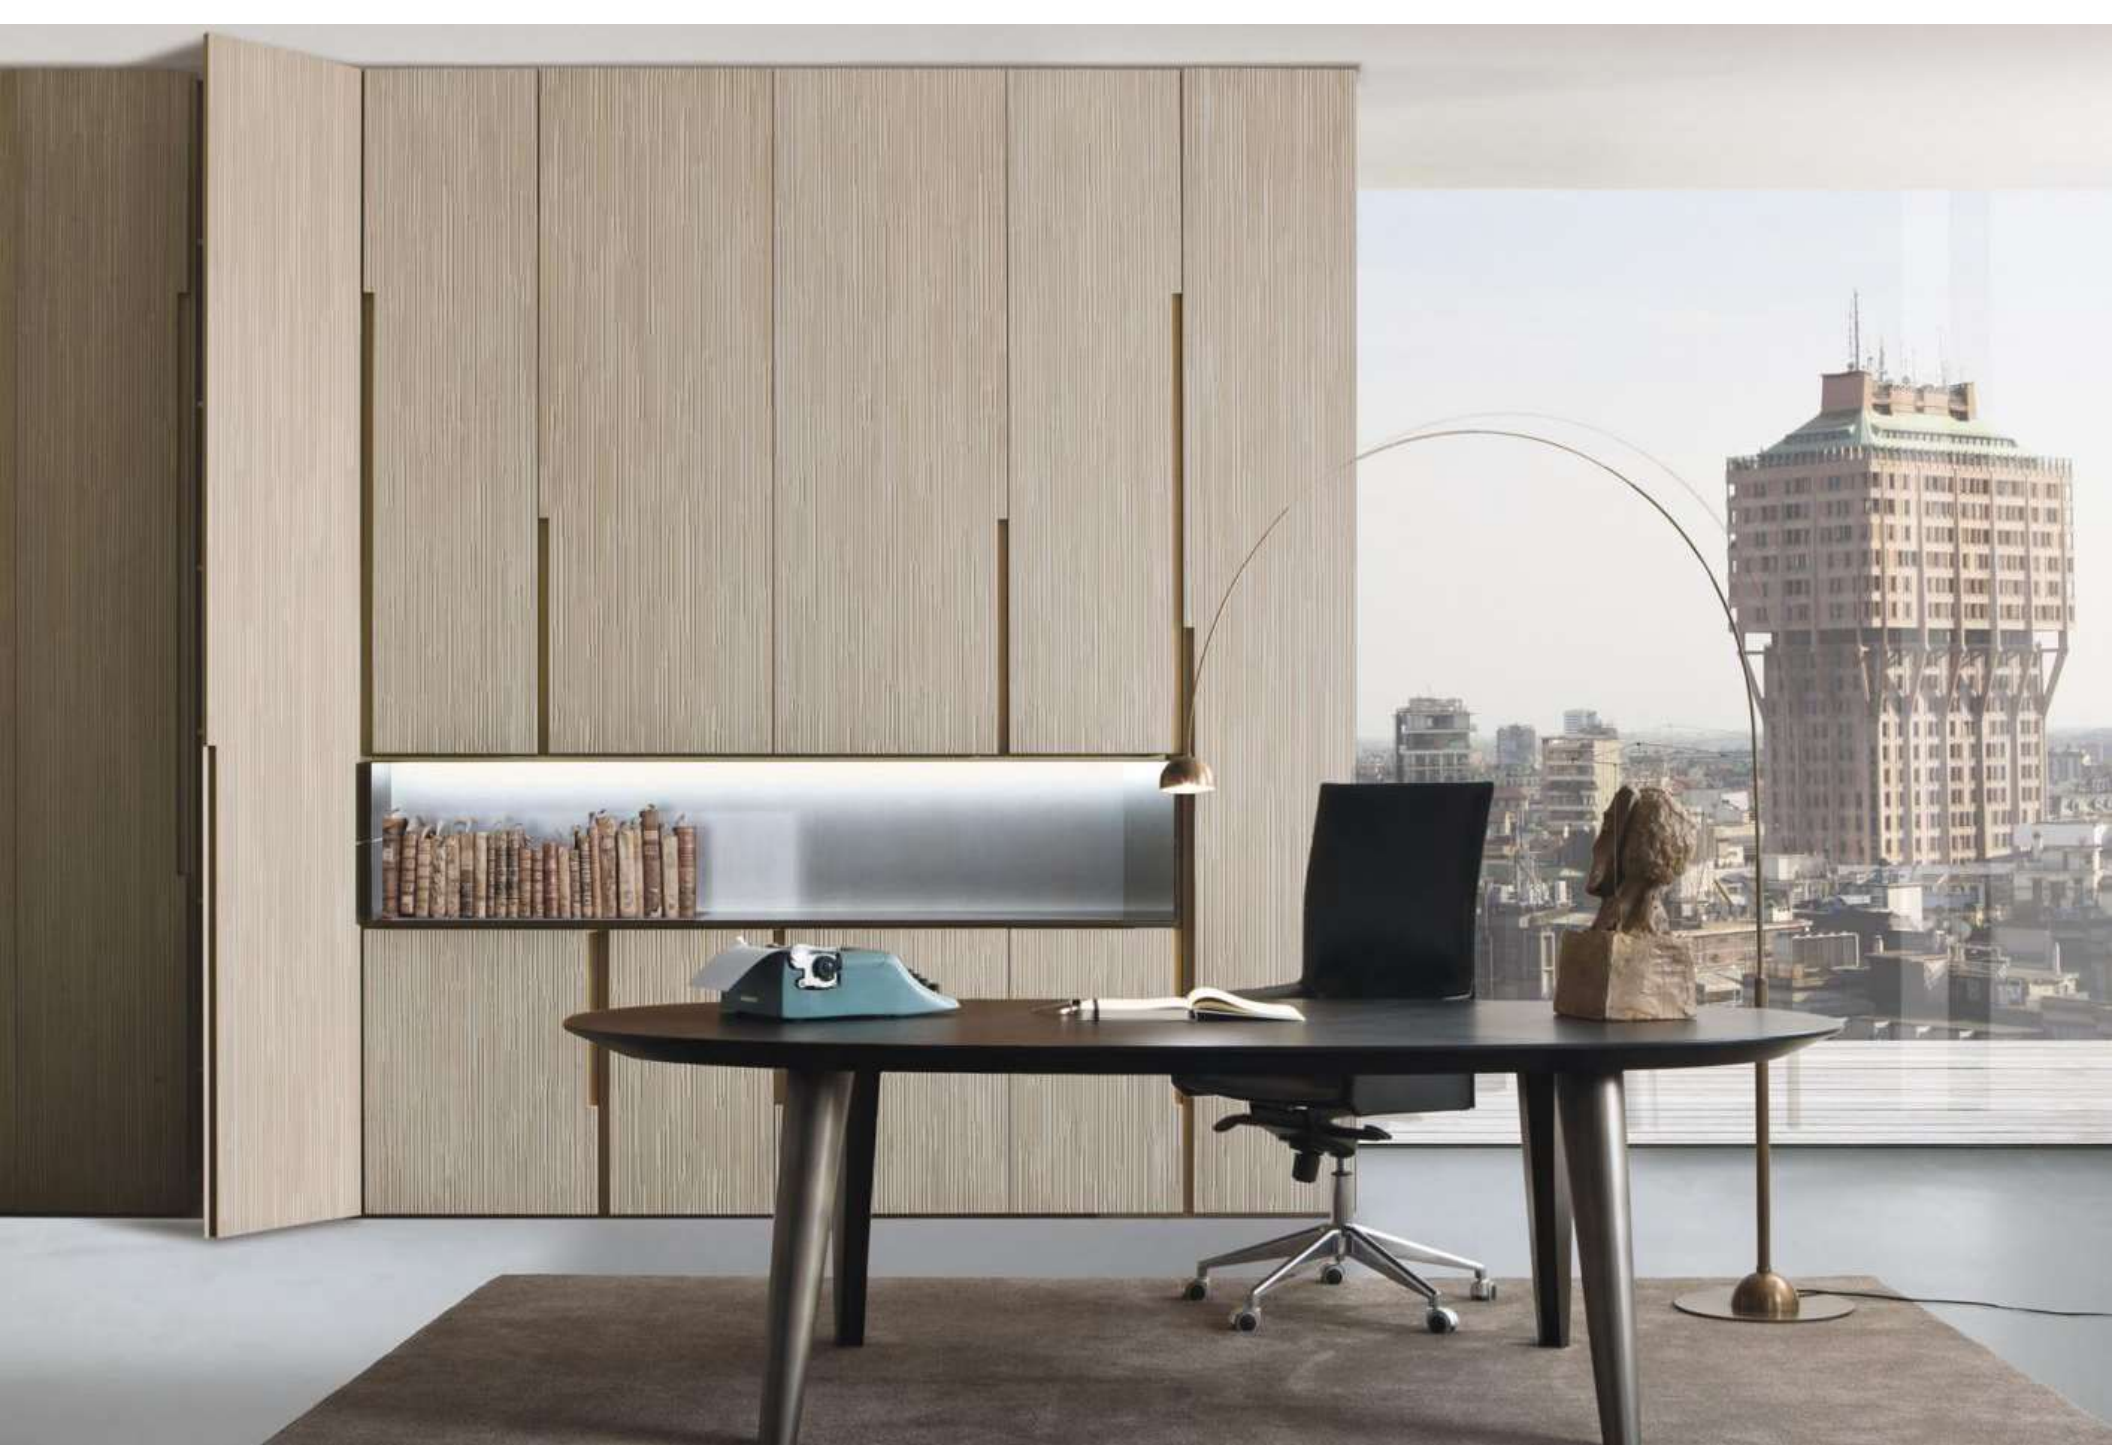

MATERIA --- COLLECTION

LUXURY DECOR & BESPOKE SOLUTIONS

SATELITE DE TERRA LAMP

LAURAMERONI
design . collection

Floor lamp in dark oxidized brass with double plug LED bulb.

Designed by Carlo Giorgi, Satellite CG 50 is an important lighting element for internal wide spaces. Thanks to its shape, it allows to direct the light efficiently, offering a functional and sophisticated solution. The choice of brass guarantees the quality of the lamp, respecting Laurameroni usual attention to materials.

The elegant design makes Satellite CG 50 an iconic product.

Satellite CG 50 is a unique solution, thanks to a timeless design.

Within an elegant living room, this floor lamp gives the environment an extremely sophisticated touch.

CG 50 floor lamp can be used also in refined executive offices, where elegance and differentiation prevail.

MATERIA COLLECTION

LUXURY DECOR & BESPOKE SOLUTIONS

Satellite CG 50 is a unique floor lamp whose linear shape directs the light efficiently. The elegant design of this lamp respects our usual attention to details for unique environments.

Perfect for both private and public spaces, Satellite adapts to different environments which share the same attention to details.

The distinguishing mark of this lamp is the oxidized brass that creates unique and always different effects. CG 50 is the perfect lamp to place close to a sofa or armchair to read your favorite books.