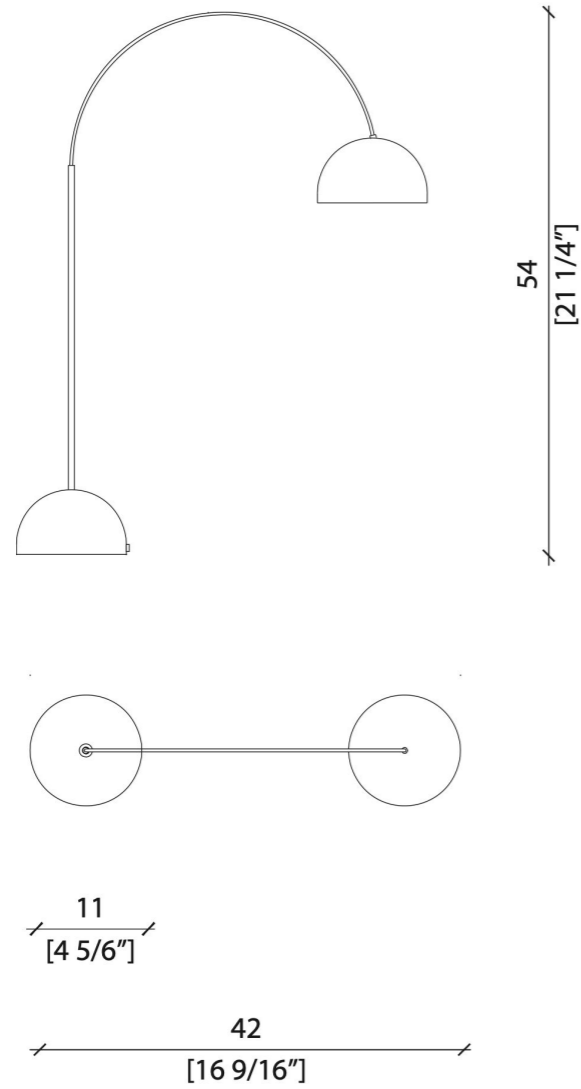

OPTIONS WITH PARCHMENT LAMPSHADE

FINISHES FOR THE LAMPSHADE

BURNISHED BRASS

LIGHTING INCLUDED

Type: LED Base: G4 Bulb: T11
 Wattage: 3W Model: Bispina LED Lumen: 170
 Colour: Warm White Temperature: 3000K Cri: 80