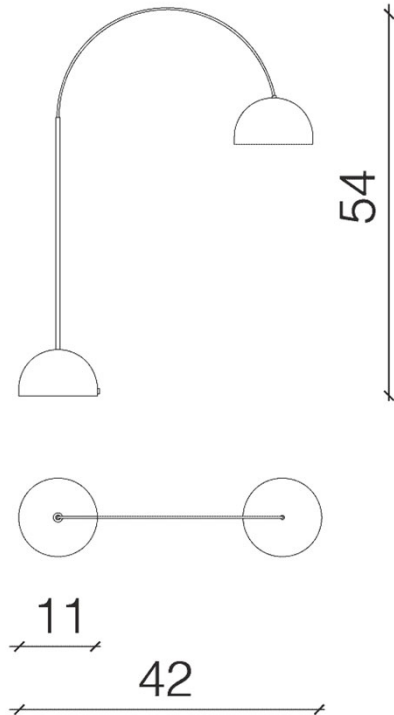

SPECIFICATIONS

Satellite CG45 Table Lamp