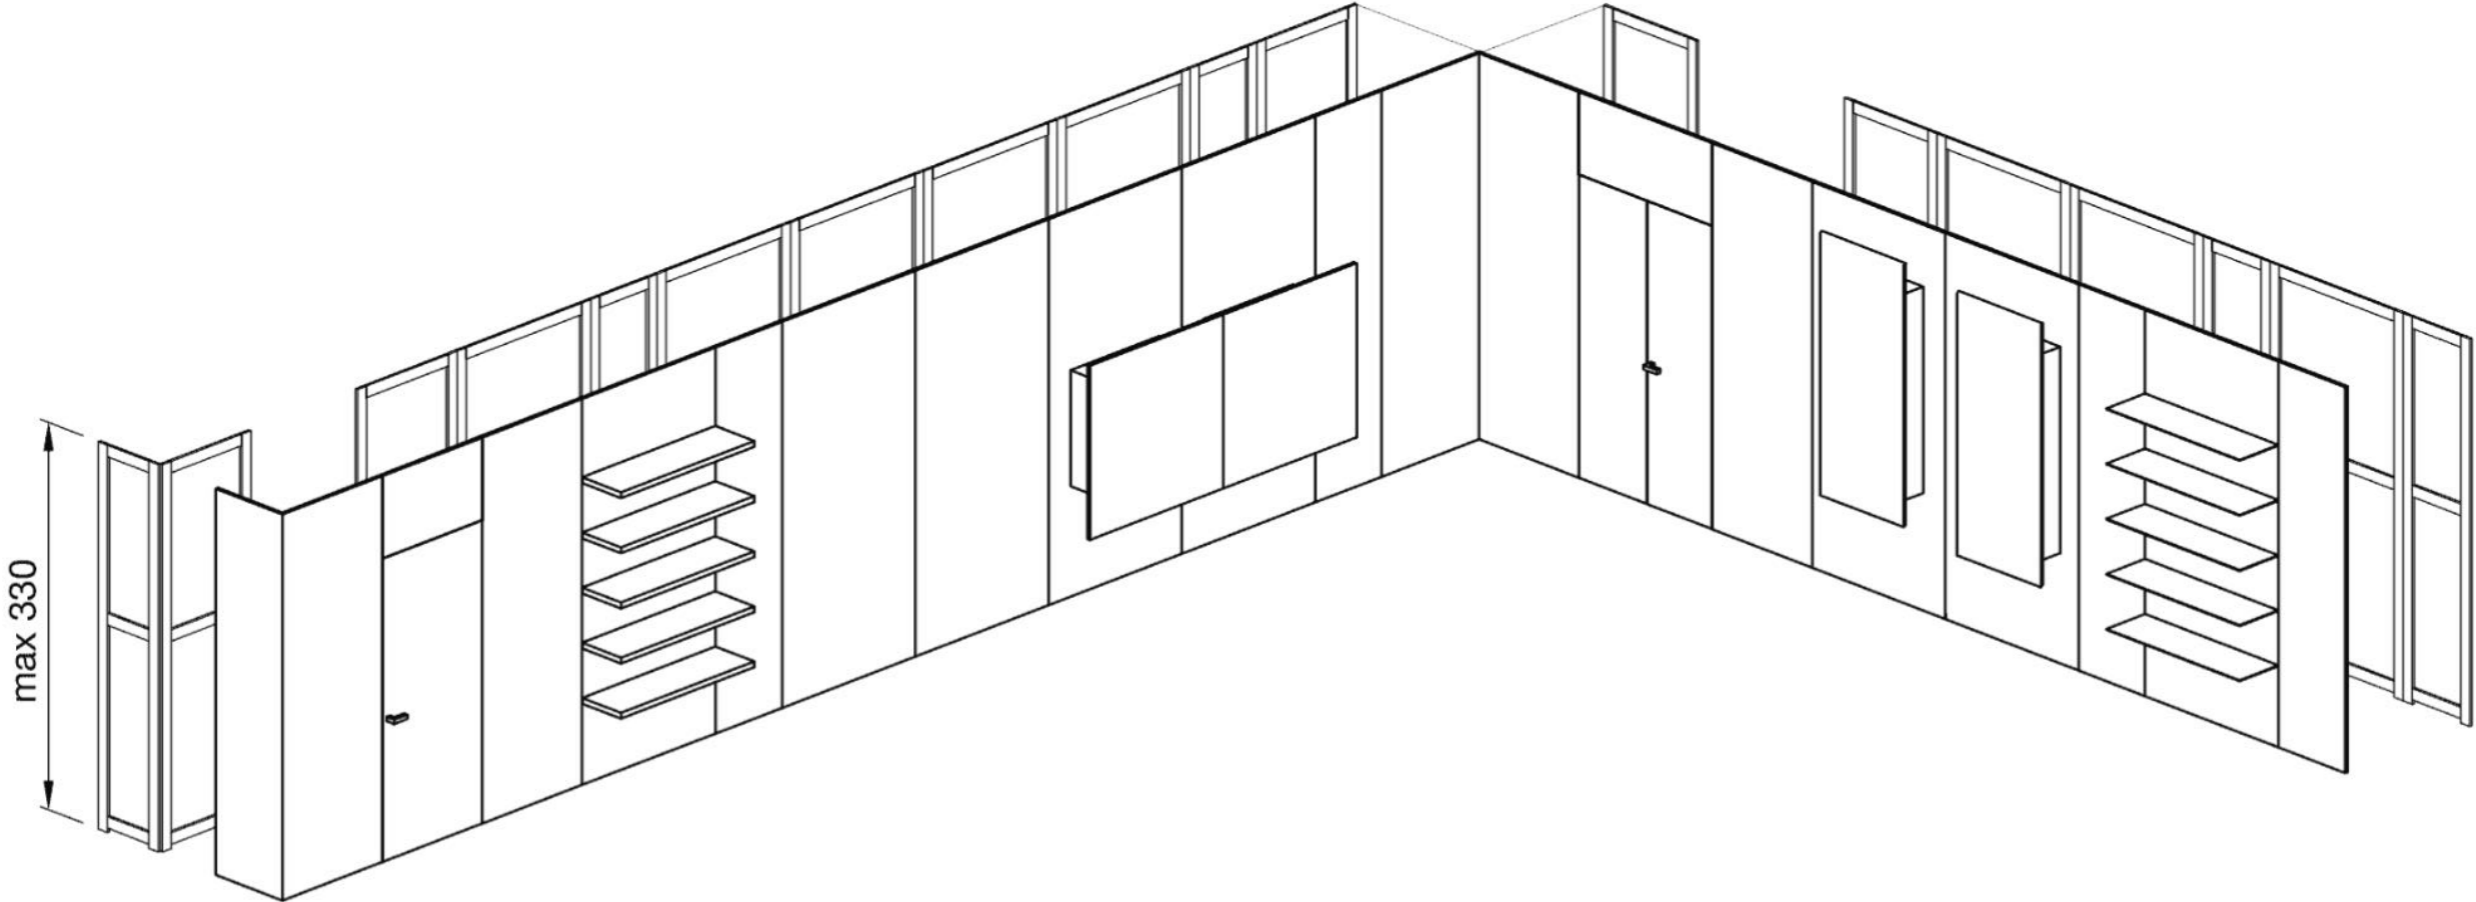

MATERIA --- COLLECTION

LUXURY DECOR & BESPOKE SOLUTIONS

ONDA WALL PANEL SYSTEM

LAURAMERONI
design . collection

Made to measure wood veneered board with horizontal or vertical Onda carving on the sight side, available in all woods and finishes of the collection and with integrated hinged or sliding doors.

The sinuous carving, designed by Rizzato and realized by skilful craftsmen, emphasizes the elegance of the environment where these panels are placed.

The characteristic design of Onda panels exemplifies the meticulous attention to surface treatment.

Made to measure Onda Wall Panels are immediately recognizable and are available in all wood essences of the collection or lacquered in all RAL colors.

Innovative technological solutions can be combined to the wall panels, such as the monitor with integrated mirror.

Onda Collection is available also in combination with integrated hinged or sliding doors with the same carving to create a sophisticated system.

MEASUREMENTS IN INCHES:
HEIGHT: 118"

WALL PANELS SIDE OPENING