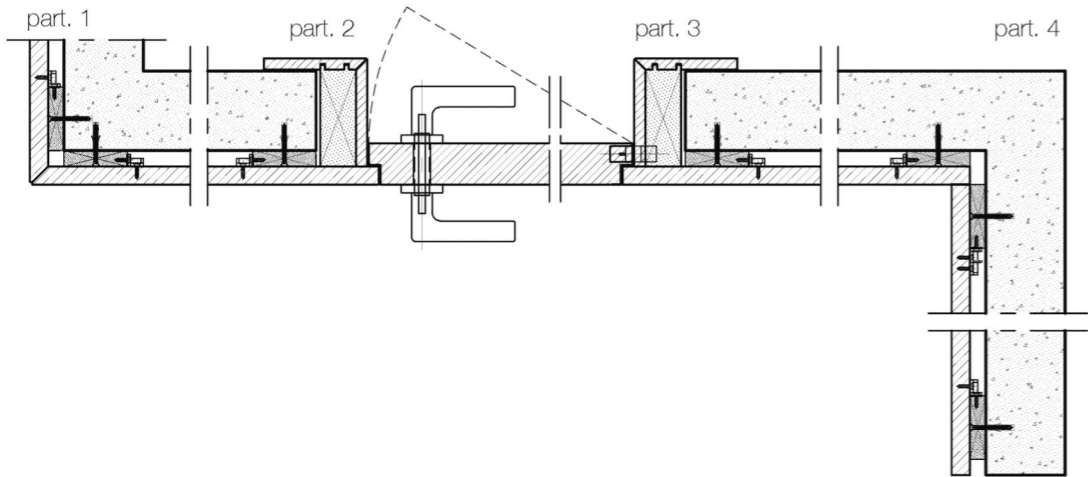

Made to measure Onda Wall Panels are immediately recognizable and are available in all wood essences of the collection or lacquered in all RAL colors.

Innovative technological solutions can be combined to the wall panels, such as the monitor with integrated mirror.

Onda Collection is available also in combination with integrated hinged or sliding doors with the same carving to create a sophisticated system.

MEASUREMENTS IN INCHES:
HEIGHT: 118"

WALL PANELS SIDE OPENING