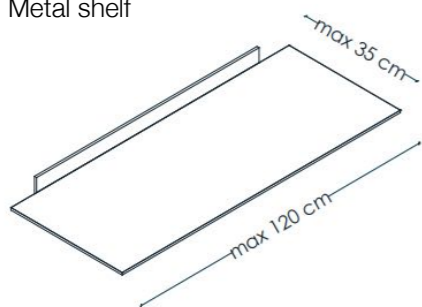

Onda Collection is available also in combination with integrated hinged or sliding doors with the same carving to create a sophisticated system.

MEASUREMENTS IN INCHES:
HEIGHT: 118"

WALL PANELS SIDE OPENING

Shelves

Matt lacquered metal shelf

Plain wood veneered shelf

Metal shelf

Brushed matt lacquered shelf

Wall panel

Horizontal carving

Vertical carving