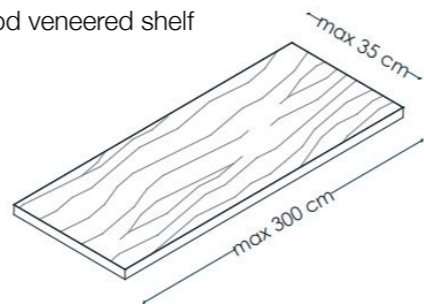

Onda Collection is available also in combination with integrated hinged or sliding doors with the same carving to create a sophisticated system.

MEASUREMENTS IN INCHES:
HEIGHT: 118"

WALL PANELS SIDE OPENING

WALL SIDE OPENING

Examples of possible compositions

- 1 - jamb level door
- 2 - standard door
- 3 - terminal element left
- 4 - central element
- 5 - terminal element r. with doors
- 6 - element with chest of 8 drawers
- 7 - open unit bookcase

Shelves

Matt lacquered metal shelf

Plain wood veneered shelf

Metal shelf

Brushed matt lacquered shelf

Wall panel

Horizontal carving

Vertical carving