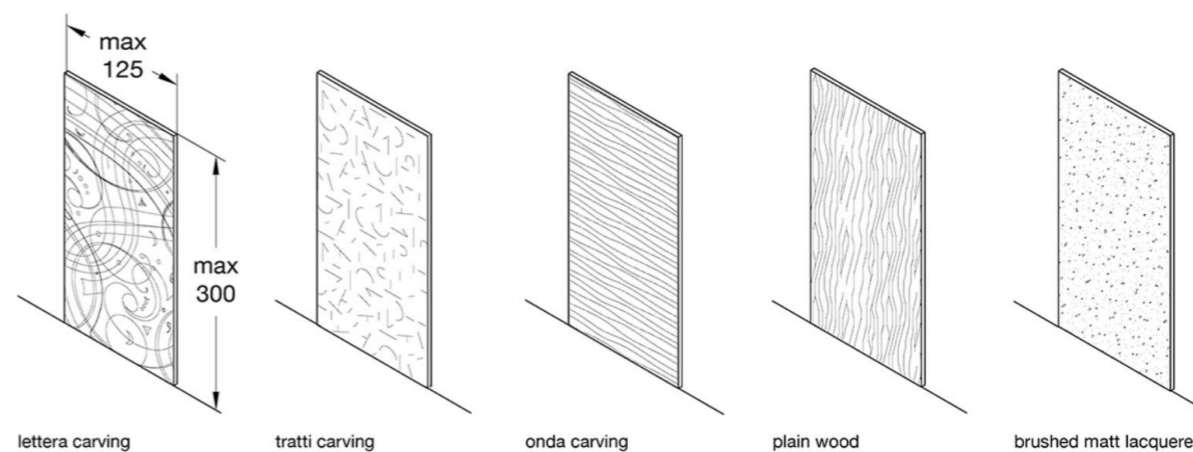

Made to measure Onda Wall Panels are immediately recognizable and are available in all wood essences of the collection or lacquered in all RAL colors.

Innovative technological solutions can be combined to the wall panels, such as the monitor with integrated mirror.

Onda Collection is available also in combination with integrated hinged or sliding doors with the same carving to create a sophisticated system.

MEASUREMENTS IN INCHES:
HEIGHT: 118"

WALL PANELS SIDE OPENING

Shelves

Matt lacquered metal shelf

Plain wood veneered shelf

Metal shelf

Brushed matt lacquered shelf

Wall panel

Horizontal carving

Vertical carving

Bookcase wall panel

Tilor made wall panels

ONDA CARVED WOODS

Maple

Oak

Teak

Zebrano

Walnut Canaletto