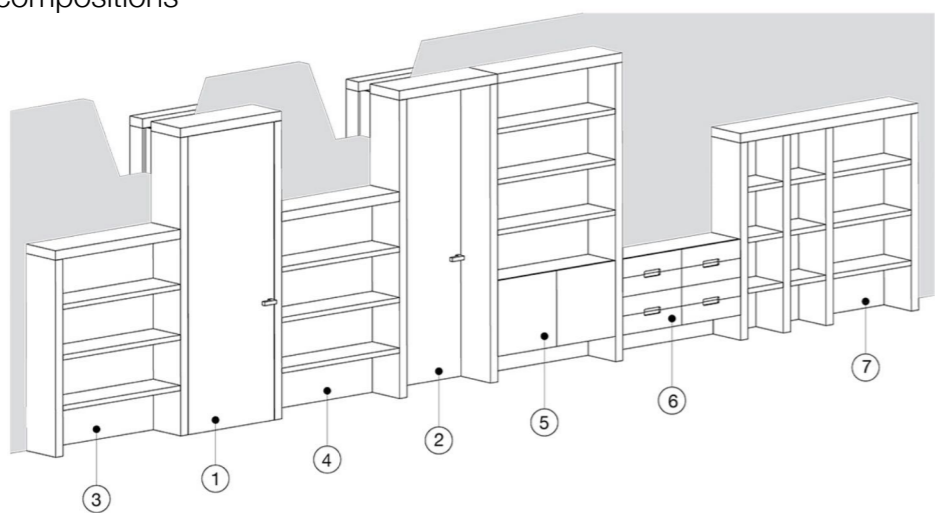

Onda Collection is available also in combination with integrated hinged or sliding doors with the same carving to create a sophisticated system.

MEASUREMENTS IN INCHES:
HEIGHT: 118"

WALL PANELS SIDE OPENING

WALL SIDE OPENING

Examples of possible compositions

- 1 - jamb level door
- 2 - standard door
- 3 - terminal element left
- 4 - central element
- 5 - terminal element r. with doors
- 6 - element with chest of 8 drawers
- 7 - open unit bookcase