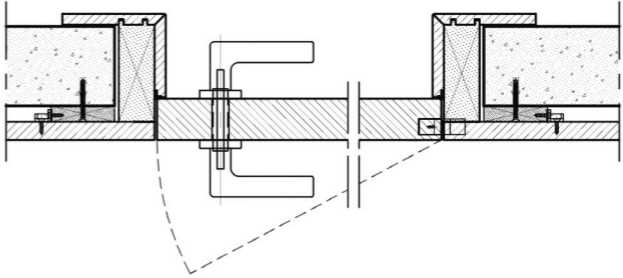

MEASUREMENTS IN INCHES:
HEIGHT: 118"