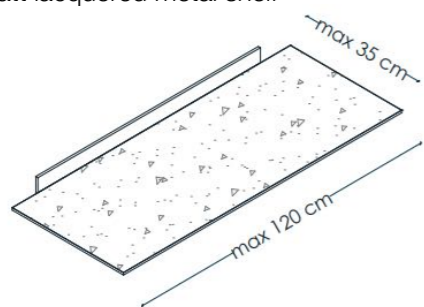

Onda Collection is available also in combination with integrated hinged or sliding doors with the same carving to create a sophisticated system.

MEASUREMENTS IN INCHES:
HEIGHT: 118"

WALL PANELS SIDE OPENING

WALL SIDE OPENING

Examples of possible compositions

- 1 - jamb level door
- 2 - standard door
- 3 - terminal element left
- 4 - central element
- 5 - terminal element r. with doors
- 6 - element with chest of 8 drawers
- 7 - open unit bookcase

Shelves

Matt lacquered metal shelf

Plain wood veneered shelf

Metal shelf

Brushed matt lacquered shelf

Wall panel

Horizontal carving

Vertical carving