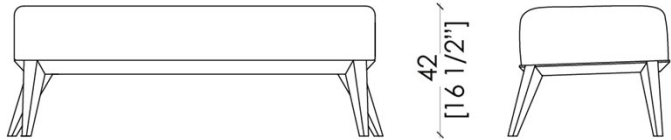

This product is integrated into the Margaret collection of chairs, armchairs and stools. The sinuous lines and the thin legs that intersect with the angular structure of the seat or of the top create a contemporary and sophisticated style for the entire collection.

The entire Margaret collection adapts to residential and relationship spaces such as offices and hotels, offering guests a comfortable seat.

The proportion between the base that holds the supporting legs and the height of the cushion padding gives the pouf a harmonious and balanced line.

The great versatility of combining leather and seat fabrics with the lacquered wood of the structure offers new ideas to harmonize colors and materials.

The rounded shape of the pillow reveals the sinuous line that distinguishes the entire collection. The skill and passion of our artisans is also expressed through the care of every little detail such as the precise "tone on tone" stitching.