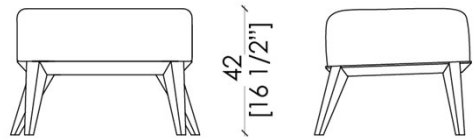

This product is integrated into the Margaret collection of chairs, armchairs and stools. The sinuous lines and the thin legs that intersect with the angular structure of the seat or of the top create a contemporary and sophisticated style for the entire collection.

The entire Margaret collection adapts to residential and relationship spaces such as offices and hotels, offering guests a comfortable seat.

The proportion between the base that holds the supporting legs and the height of the cushion padding gives the pouf a harmonious and balanced line.

The great versatility of combining leather and seat fabrics with the lacquered wood of the structure offers new ideas to harmonize colors and materials.

The rounded shape of the pillow reveals the sinuous line that distinguishes the entire collection. The skill and passion of our artisans is also expressed through the care of every little detail such as the precise "tone on tone" stitching.