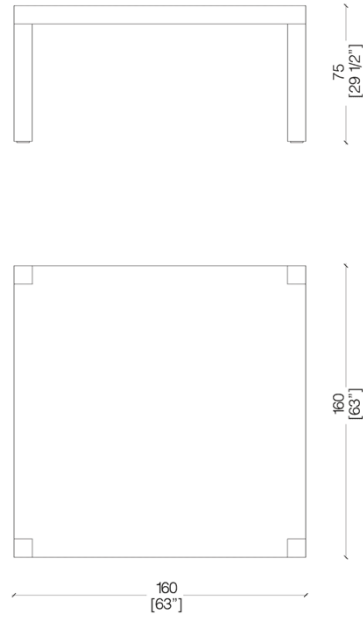

ML 53 Table -