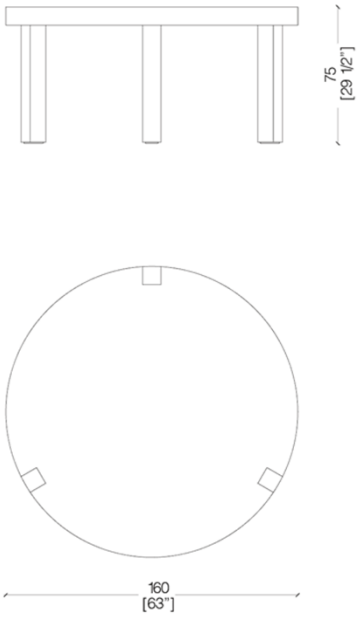

ML 51 Table

ML 53 Table -

ML 52 Table